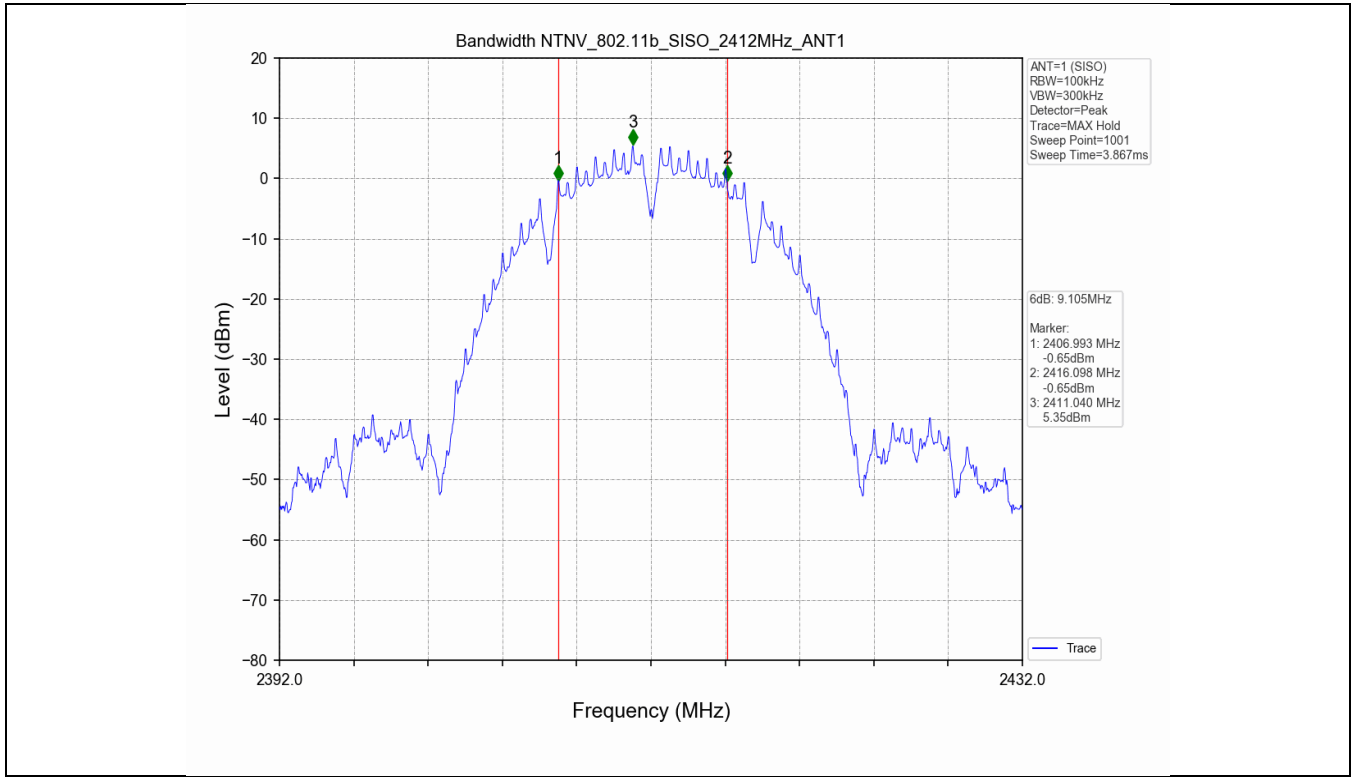

1.2 Test Graph

2. Bandwidth

2.1 Test Result

Test Mode	Frequency (MHz)	TX Type	ANT No.	6dB Bandwidth		Verdict
				Test Result (MHz)	Limits (MHz)	
802.11b	2412	SISO	1	9.105	≥0.5	PASS
			2	8.605	≥0.5	PASS
	2437	SISO	1	9.078	≥0.5	PASS
			2	9.111	≥0.5	PASS
	2462	SISO	1	10.050	≥0.5	PASS
			2	9.542	≥0.5	PASS
802.11g	2412	SISO	1	15.106	≥0.5	PASS
			2	15.628	≥0.5	PASS
	2437	SISO	1	15.143	≥0.5	PASS
			2	15.394	≥0.5	PASS
	2462	SISO	1	15.130	≥0.5	PASS
			2	15.140	≥0.5	PASS
802.11n(HT20)	2412	MIMO	1	15.122	≥0.5	PASS
			2	15.139	≥0.5	PASS
	2437	MIMO	1	15.138	≥0.5	PASS
			2	15.765	≥0.5	PASS
	2462	MIMO	1	15.118	≥0.5	PASS
			2	15.136	≥0.5	PASS

Test Mode	Frequency (MHz)	TX Type	ANT No.	99% Occupied Bandwidth	
				Test Result (MHz)	
802.11b	2412	SISO	1	14.188	Only for Report Use
			2	14.118	Only for Report Use
	2437	SISO	1	14.338	Only for Report Use
			2	14.176	Only for Report Use
	2462	SISO	1	14.277	Only for Report Use
			2	14.103	Only for Report Use
802.11g	2412	SISO	1	16.462	Only for Report Use
			2	16.418	Only for Report Use
	2437	SISO	1	16.450	Only for Report Use
			2	16.447	Only for Report Use
	2462	SISO	1	16.482	Only for Report Use
			2	16.463	Only for Report Use
802.11n(HT20)	2412	MIMO	1	17.513	Only for Report Use
			2	17.654	Only for Report Use
	2437	MIMO	1	17.557	Only for Report Use
			2	17.681	Only for Report Use
	2462	MIMO	1	17.565	Only for Report Use
			2	17.661	Only for Report Use

2.2 Test Graph - 6dB Bandwidth

2.3 Test Graph - 99% Occupied Bandwidth

3. Maximum Conducted Output Power

3.1 Test Result

Test Mode	Frequency (MHz)	Tx Type	Measured Peak Output Power (dBm)			Limits (dBm)	Verdict
			Ant 1	Ant 2	Total		
802.11b	2412	SISO	17.96	17.88	/	30	PASS
	2437	SISO	17.36	17.46	/	30	PASS
	2462	SISO	17.61	17.53	/	30	PASS
802.11g	2412	SISO	17.64	17.99	/	30	PASS
	2437	SISO	17.36	17.79	/	30	PASS
	2462	SISO	17.47	17.64	/	30	PASS
802.11n(HT20)	2412	MIMO	15.47	15.80	18.65	30	PASS
	2437	MIMO	15.22	15.77	18.51	30	PASS
	2462	MIMO	15.32	15.63	18.49	30	PASS