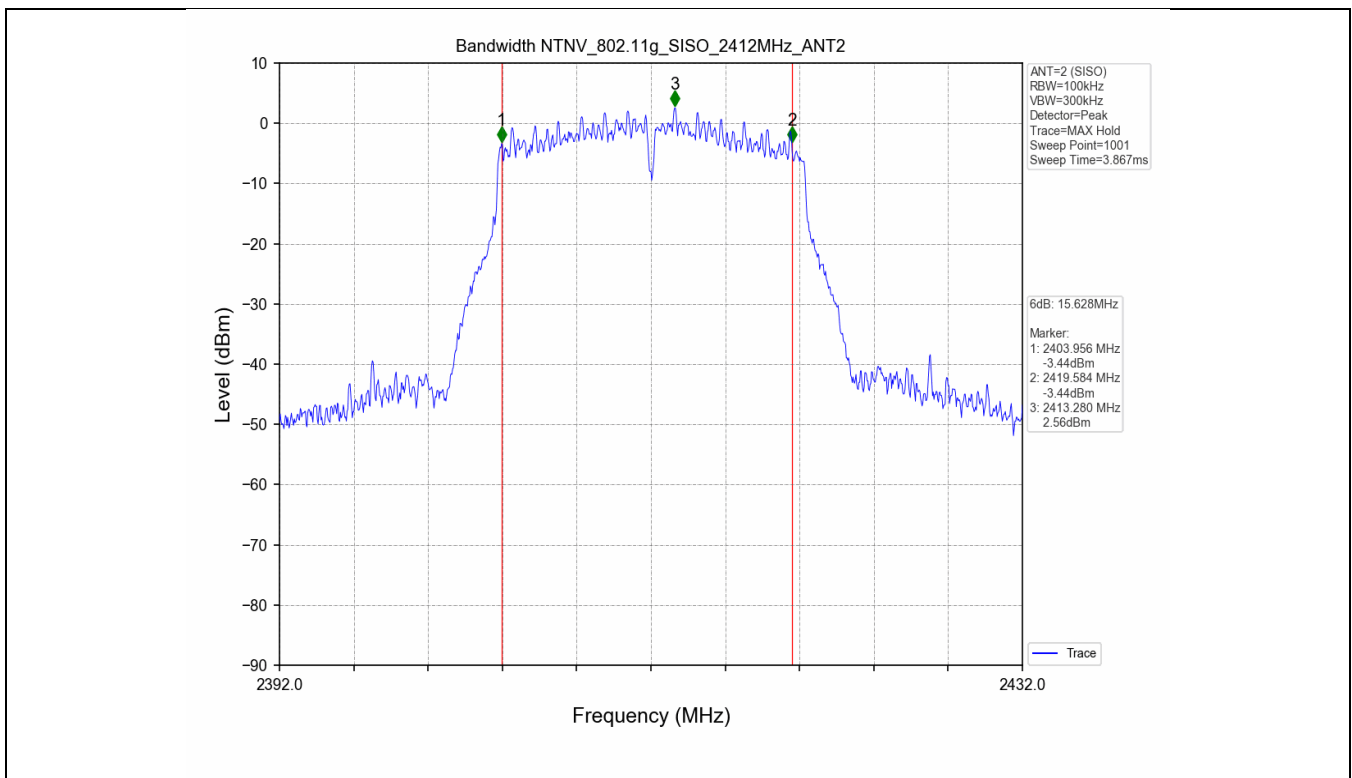

1.2 Test Graph

2. Bandwidth

2.1 Test Result

Test Mode	Frequency (MHz)	TX Type	ANT No.	6dB Bandwidth		Verdict
				Test Result (MHz)	Limits (MHz)	
802.11b	2412	SISO	1	9.105	≥0.5	PASS
			2	8.605	≥0.5	PASS
	2437	SISO	1	9.078	≥0.5	PASS
			2	9.111	≥0.5	PASS
	2462	SISO	1	10.050	≥0.5	PASS
			2	9.542	≥0.5	PASS
802.11g	2412	SISO	1	15.106	≥0.5	PASS
			2	15.628	≥0.5	PASS
	2437	SISO	1	15.143	≥0.5	PASS
			2	15.394	≥0.5	PASS
	2462	SISO	1	15.130	≥0.5	PASS
			2	15.140	≥0.5	PASS
802.11n(HT20)	2412	MIMO	1	15.122	≥0.5	PASS
			2	15.139	≥0.5	PASS
	2437	MIMO	1	15.138	≥0.5	PASS
			2	15.765	≥0.5	PASS
	2462	MIMO	1	15.118	≥0.5	PASS
			2	15.136	≥0.5	PASS

Test Mode	Frequency (MHz)	TX Type	ANT No.	99% Occupied Bandwidth	
				Test Result (MHz)	
802.11b	2412	SISO	1	14.188	Only for Report Use
			2	14.118	Only for Report Use
	2437	SISO	1	14.338	Only for Report Use
			2	14.176	Only for Report Use
	2462	SISO	1	14.277	Only for Report Use
			2	14.103	Only for Report Use
802.11g	2412	SISO	1	16.462	Only for Report Use
			2	16.418	Only for Report Use
	2437	SISO	1	16.450	Only for Report Use
			2	16.447	Only for Report Use
	2462	SISO	1	16.482	Only for Report Use
			2	16.463	Only for Report Use
802.11n(HT20)	2412	MIMO	1	17.513	Only for Report Use
			2	17.654	Only for Report Use
	2437	MIMO	1	17.557	Only for Report Use
			2	17.681	Only for Report Use
	2462	MIMO	1	17.565	Only for Report Use
			2	17.661	Only for Report Use

2.2 Test Graph - 6dB Bandwidth

2.3 Test Graph - 99% Occupied Bandwidth

3. Maximum Conducted Output Power

3.1 Test Result

Test Mode	Frequency (MHz)	Tx Type	Measured Peak Output Power (dBm)			Limits (dBm)	Verdict
			Ant 1	Ant 2	Total		
802.11b	2412	SISO	17.96	17.88	/	30	PASS
	2437	SISO	17.36	17.46	/	30	PASS
	2462	SISO	17.61	17.53	/	30	PASS
802.11g	2412	SISO	17.64	17.99	/	30	PASS
	2437	SISO	17.36	17.79	/	30	PASS
	2462	SISO	17.47	17.64	/	30	PASS
802.11n(HT20)	2412	MIMO	15.47	15.80	18.65	30	PASS
	2437	MIMO	15.22	15.77	18.51	30	PASS
	2462	MIMO	15.32	15.63	18.49	30	PASS