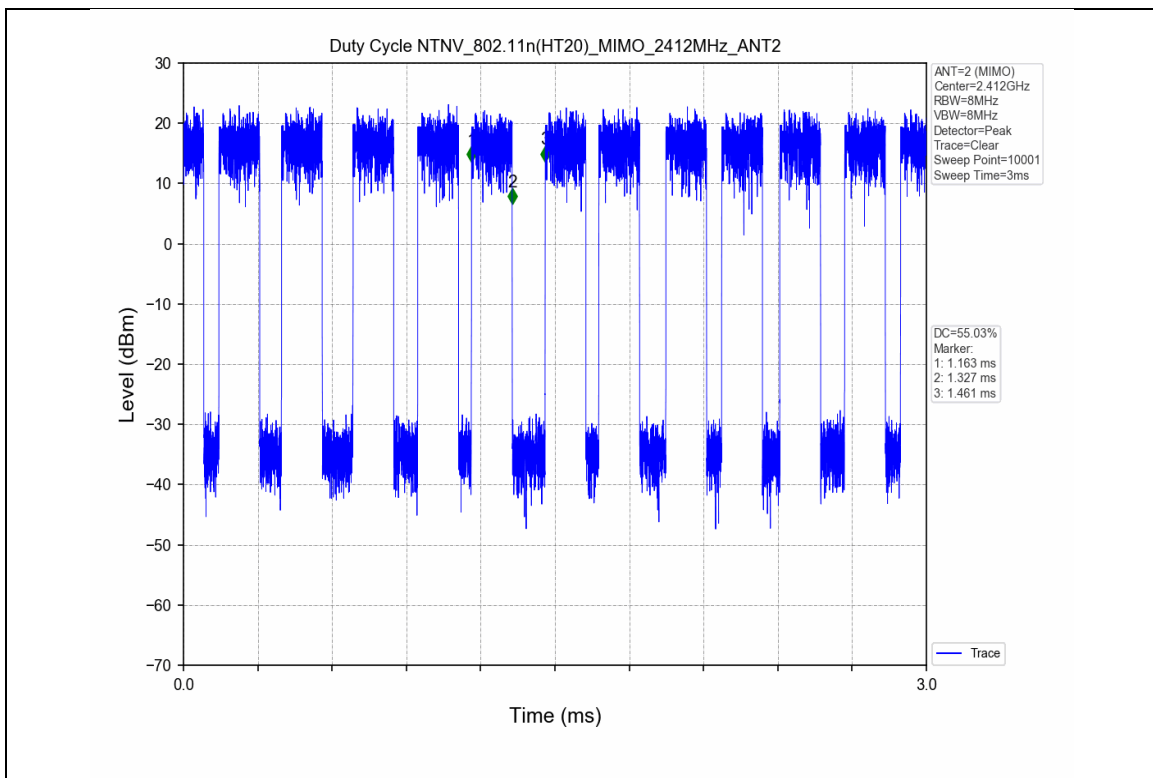

1.2 Test Graph

2. Bandwidth

2.1 Test Result

Test Mode	Frequency (MHz)	TX Type	ANT No.	6dB Bandwidth		Verdict
				Test Result (MHz)	Limits (MHz)	
802.11b	2412	SISO	1	9.105	≥0.5	PASS
			2	8.605	≥0.5	PASS
	2437	SISO	1	9.078	≥0.5	PASS
			2	9.111	≥0.5	PASS
	2462	SISO	1	10.050	≥0.5	PASS
			2	9.542	≥0.5	PASS
802.11g	2412	SISO	1	15.106	≥0.5	PASS
			2	15.628	≥0.5	PASS
	2437	SISO	1	15.143	≥0.5	PASS
			2	15.394	≥0.5	PASS
	2462	SISO	1	15.130	≥0.5	PASS
			2	15.140	≥0.5	PASS
802.11n(HT20)	2412	MIMO	1	15.122	≥0.5	PASS
			2	15.139	≥0.5	PASS
	2437	MIMO	1	15.138	≥0.5	PASS
			2	15.765	≥0.5	PASS
	2462	MIMO	1	15.118	≥0.5	PASS
			2	15.136	≥0.5	PASS

Test Mode	Frequency (MHz)	TX Type	ANT No.	99% Occupied Bandwidth	
				Test Result (MHz)	
802.11b	2412	SISO	1	14.188	Only for Report Use
			2	14.118	Only for Report Use
	2437	SISO	1	14.338	Only for Report Use
			2	14.176	Only for Report Use
	2462	SISO	1	14.277	Only for Report Use
			2	14.103	Only for Report Use
802.11g	2412	SISO	1	16.462	Only for Report Use
			2	16.418	Only for Report Use
	2437	SISO	1	16.450	Only for Report Use
			2	16.447	Only for Report Use
	2462	SISO	1	16.482	Only for Report Use
			2	16.463	Only for Report Use
802.11n(HT20)	2412	MIMO	1	17.513	Only for Report Use
			2	17.654	Only for Report Use
	2437	MIMO	1	17.557	Only for Report Use
			2	17.681	Only for Report Use
	2462	MIMO	1	17.565	Only for Report Use
			2	17.661	Only for Report Use

2.2 Test Graph - 6dB Bandwidth

2.3 Test Graph - 99% Occupied Bandwidth

3. Maximum Conducted Output Power

3.1 Test Result

Test Mode	Frequency (MHz)	Tx Type	Measured Peak Output Power (dBm)			Limits (dBm)	Verdict
			Ant 1	Ant 2	Total		
802.11b	2412	SISO	17.96	17.88	/	30	PASS
	2437	SISO	17.36	17.46	/	30	PASS
	2462	SISO	17.61	17.53	/	30	PASS
802.11g	2412	SISO	17.64	17.99	/	30	PASS
	2437	SISO	17.36	17.79	/	30	PASS
	2462	SISO	17.47	17.64	/	30	PASS
802.11n(HT20)	2412	MIMO	15.47	15.80	18.65	30	PASS
	2437	MIMO	15.22	15.77	18.51	30	PASS
	2462	MIMO	15.32	15.63	18.49	30	PASS

3.2 Test Graph