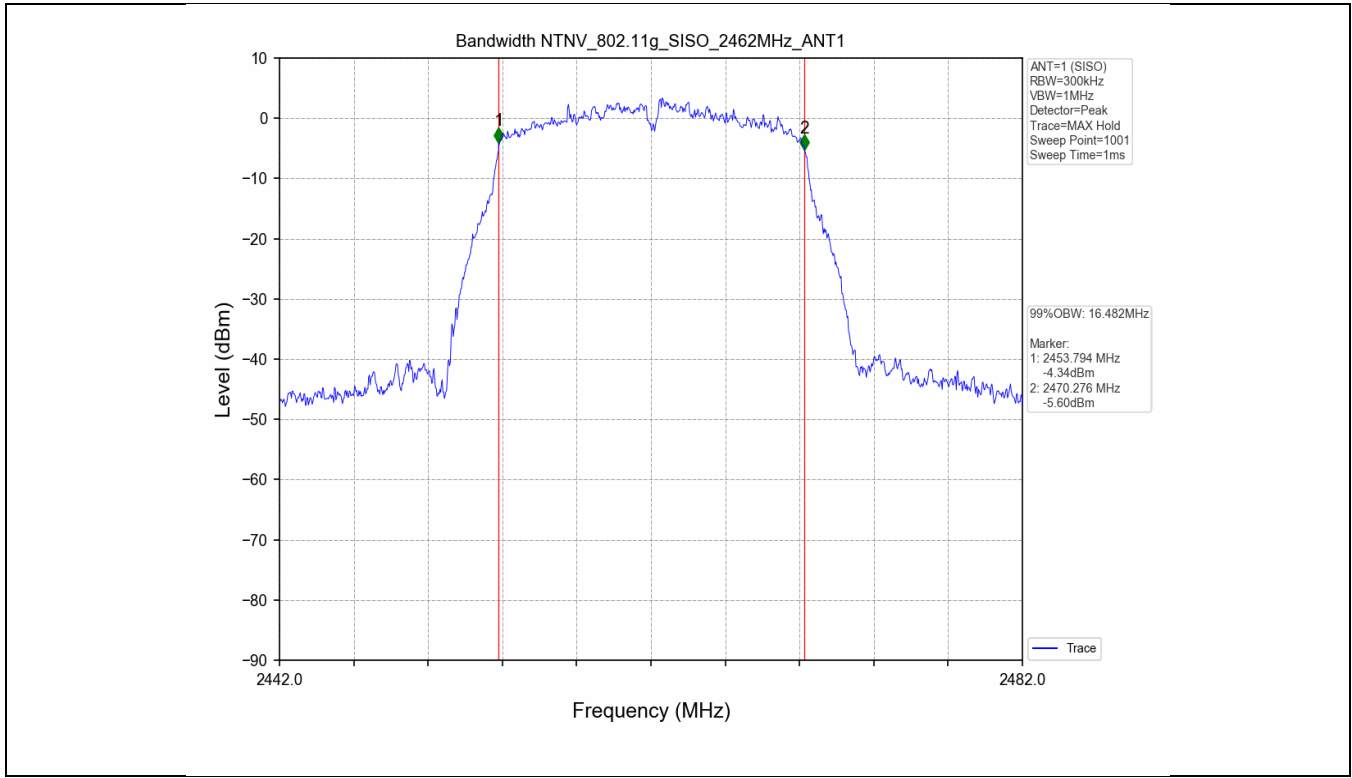

2.2 Test Graph - 6dB Bandwidth

2.3 Test Graph - 99% Occupied Bandwidth

3. Maximum Conducted Output Power

3.1 Test Result

Test Mode	Frequency (MHz)	Tx Type	Measured Peak Output Power (dBm)			Limits (dBm)	Verdict
			Ant 1	Ant 2	Total		
802.11b	2412	SISO	17.96	17.88	/	30	PASS
	2437	SISO	17.36	17.46	/	30	PASS
	2462	SISO	17.61	17.53	/	30	PASS
802.11g	2412	SISO	17.64	17.99	/	30	PASS
	2437	SISO	17.36	17.79	/	30	PASS
	2462	SISO	17.47	17.64	/	30	PASS
802.11n(HT20)	2412	MIMO	15.47	15.80	18.65	30	PASS
	2437	MIMO	15.22	15.77	18.51	30	PASS
	2462	MIMO	15.32	15.63	18.49	30	PASS

3.2 Test Graph