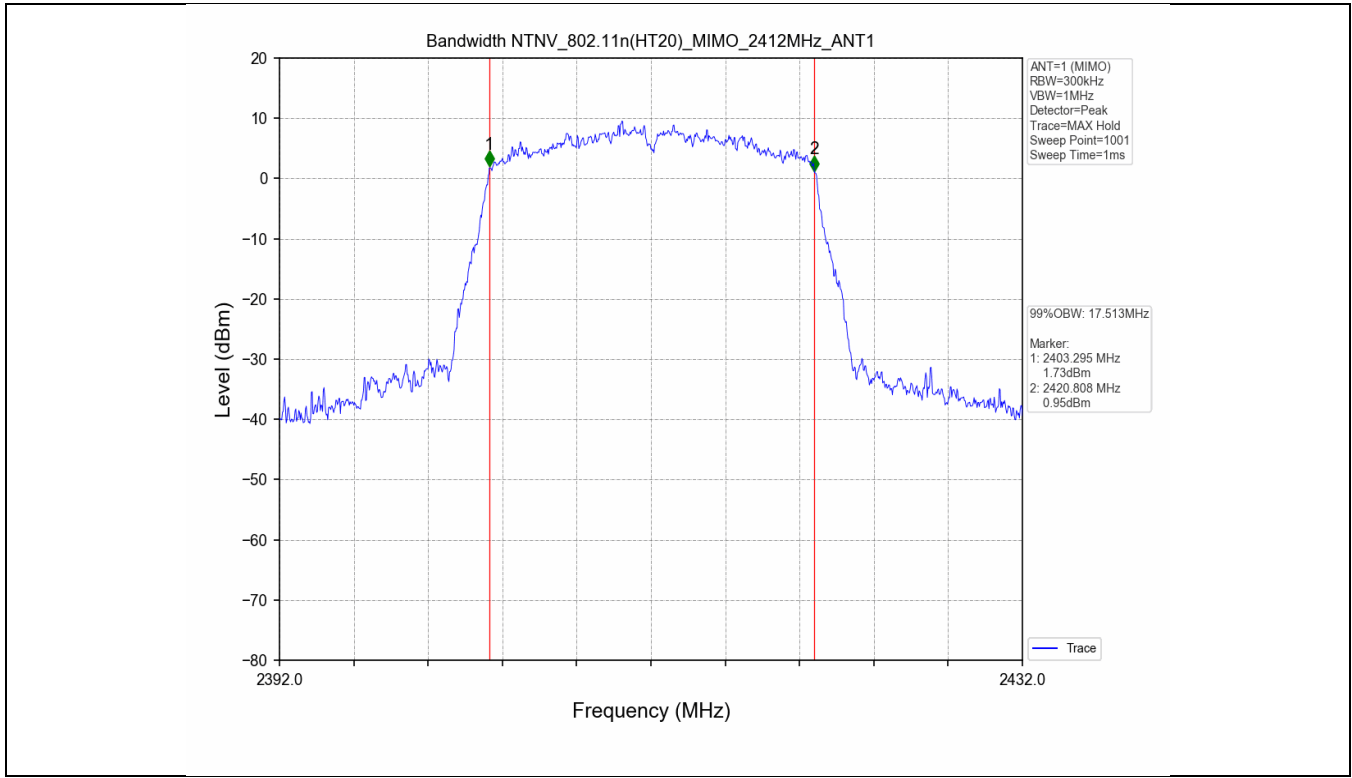

2.2 Test Graph - 6dB Bandwidth

2.3 Test Graph - 99% Occupied Bandwidth

3. Maximum Conducted Output Power

3.1 Test Result

Test Mode	Frequency (MHz)	Tx Type	Measured Peak Output Power (dBm)			Limits (dBm)	Verdict
			Ant 1	Ant 2	Total		
802.11b	2412	SISO	17.96	17.88	/	30	PASS
	2437	SISO	17.36	17.46	/	30	PASS
	2462	SISO	17.61	17.53	/	30	PASS
802.11g	2412	SISO	17.64	17.99	/	30	PASS
	2437	SISO	17.36	17.79	/	30	PASS
	2462	SISO	17.47	17.64	/	30	PASS
802.11n(HT20)	2412	MIMO	15.47	15.80	18.65	30	PASS
	2437	MIMO	15.22	15.77	18.51	30	PASS
	2462	MIMO	15.32	15.63	18.49	30	PASS

3.2 Test Graph