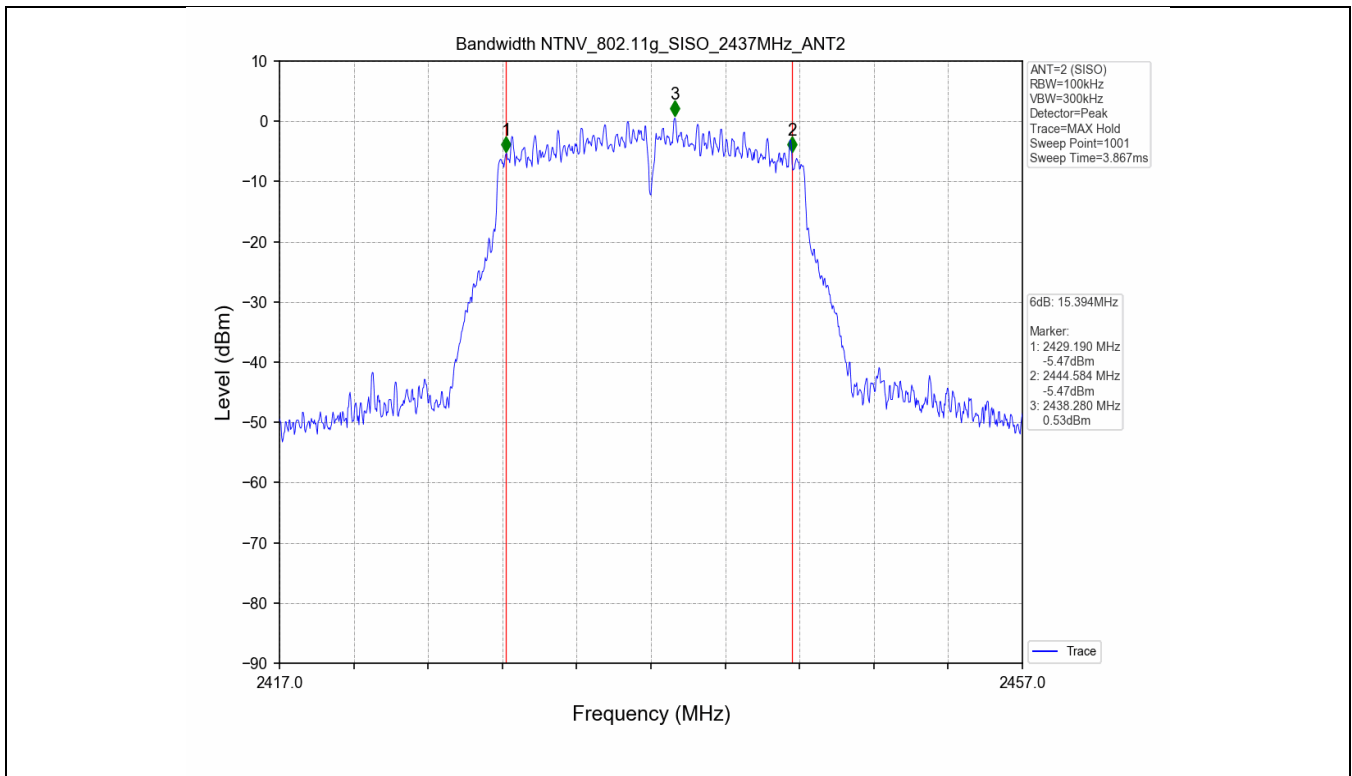

Test Mode	Frequency (MHz)	TX Type	ANT No.	99% Occupied Bandwidth	
				Test Result (MHz)	
802.11b	2412	SISO	1	14.188	Only for Report Use
			2	14.118	Only for Report Use
	2437	SISO	1	14.338	Only for Report Use
			2	14.176	Only for Report Use
	2462	SISO	1	14.277	Only for Report Use
			2	14.103	Only for Report Use
802.11g	2412	SISO	1	16.462	Only for Report Use
			2	16.418	Only for Report Use
	2437	SISO	1	16.450	Only for Report Use
			2	16.447	Only for Report Use
	2462	SISO	1	16.482	Only for Report Use
			2	16.463	Only for Report Use
802.11n(HT20)	2412	MIMO	1	17.513	Only for Report Use
			2	17.654	Only for Report Use
	2437	MIMO	1	17.557	Only for Report Use
			2	17.681	Only for Report Use
	2462	MIMO	1	17.565	Only for Report Use
			2	17.661	Only for Report Use

2.2 Test Graph - 6dB Bandwidth

2.3 Test Graph - 99% Occupied Bandwidth

3. Maximum Conducted Output Power

3.1 Test Result

Test Mode	Frequency (MHz)	Tx Type	Measured Peak Output Power (dBm)			Limits (dBm)	Verdict
			Ant 1	Ant 2	Total		
802.11b	2412	SISO	17.96	17.88	/	30	PASS
	2437	SISO	17.36	17.46	/	30	PASS
	2462	SISO	17.61	17.53	/	30	PASS
802.11g	2412	SISO	17.64	17.99	/	30	PASS
	2437	SISO	17.36	17.79	/	30	PASS
	2462	SISO	17.47	17.64	/	30	PASS
802.11n(HT20)	2412	MIMO	15.47	15.80	18.65	30	PASS
	2437	MIMO	15.22	15.77	18.51	30	PASS
	2462	MIMO	15.32	15.63	18.49	30	PASS

3.2 Test Graph