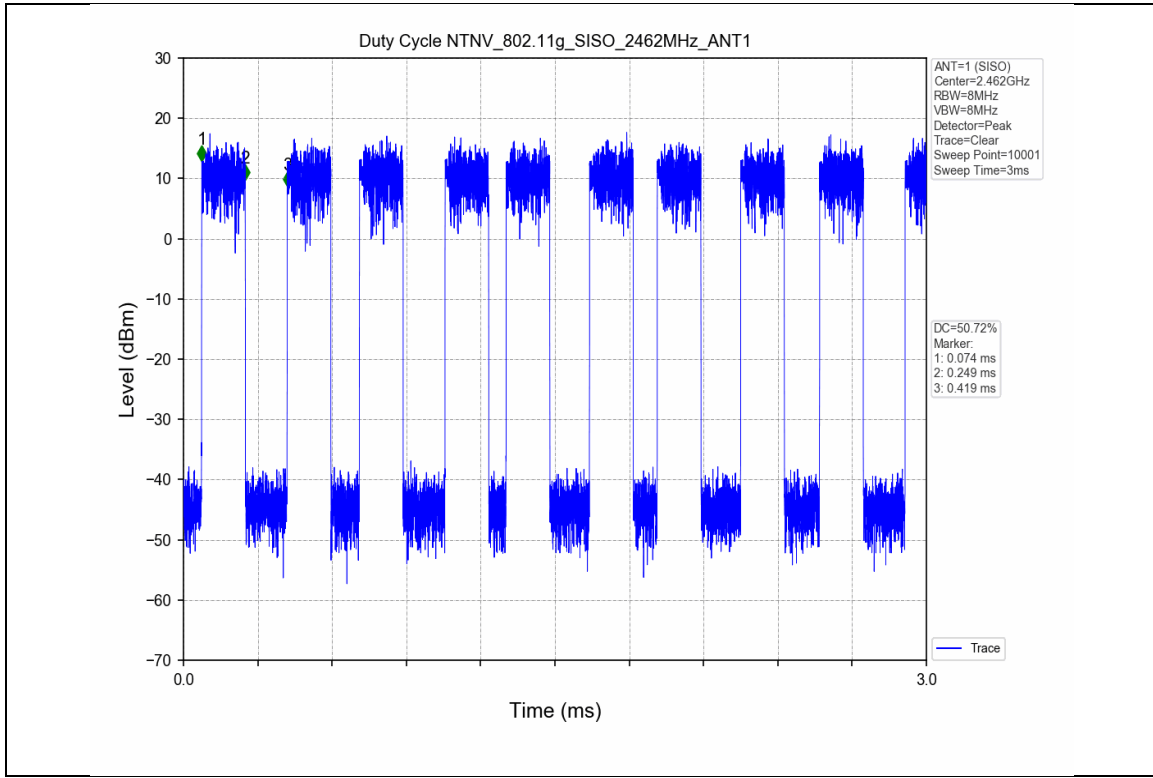

1.2 Test Graph

2. Bandwidth

2.1 Test Result

Test Mode	Frequency (MHz)	TX Type	ANT No.	6dB Bandwidth		Verdict
				Test Result (MHz)	Limits (MHz)	
802.11b	2412	SISO	1	9.105	≥0.5	PASS
			2	8.605	≥0.5	PASS
	2437	SISO	1	9.078	≥0.5	PASS
			2	9.111	≥0.5	PASS
	2462	SISO	1	10.050	≥0.5	PASS
			2	9.542	≥0.5	PASS
802.11g	2412	SISO	1	15.106	≥0.5	PASS
			2	15.628	≥0.5	PASS
	2437	SISO	1	15.143	≥0.5	PASS
			2	15.394	≥0.5	PASS
	2462	SISO	1	15.130	≥0.5	PASS
			2	15.140	≥0.5	PASS
802.11n(HT20)	2412	MIMO	1	15.122	≥0.5	PASS
			2	15.139	≥0.5	PASS
	2437	MIMO	1	15.138	≥0.5	PASS
			2	15.765	≥0.5	PASS
	2462	MIMO	1	15.118	≥0.5	PASS
			2	15.136	≥0.5	PASS

Test Mode	Frequency (MHz)	TX Type	ANT No.	99% Occupied Bandwidth	
				Test Result (MHz)	
802.11b	2412	SISO	1	14.188	Only for Report Use
			2	14.118	Only for Report Use
	2437	SISO	1	14.338	Only for Report Use
			2	14.176	Only for Report Use
	2462	SISO	1	14.277	Only for Report Use
			2	14.103	Only for Report Use
802.11g	2412	SISO	1	16.462	Only for Report Use
			2	16.418	Only for Report Use
	2437	SISO	1	16.450	Only for Report Use
			2	16.447	Only for Report Use
	2462	SISO	1	16.482	Only for Report Use
			2	16.463	Only for Report Use
802.11n(HT20)	2412	MIMO	1	17.513	Only for Report Use
			2	17.654	Only for Report Use
	2437	MIMO	1	17.557	Only for Report Use
			2	17.681	Only for Report Use
	2462	MIMO	1	17.565	Only for Report Use
			2	17.661	Only for Report Use

2.2 Test Graph - 6dB Bandwidth

2.3 Test Graph - 99% Occupied Bandwidth

3. Maximum Conducted Output Power

3.1 Test Result

Test Mode	Frequency (MHz)	Tx Type	Measured Peak Output Power (dBm)			Limits (dBm)	Verdict
			Ant 1	Ant 2	Total		
802.11b	2412	SISO	17.96	17.88	/	30	PASS
	2437	SISO	17.36	17.46	/	30	PASS
	2462	SISO	17.61	17.53	/	30	PASS
802.11g	2412	SISO	17.64	17.99	/	30	PASS
	2437	SISO	17.36	17.79	/	30	PASS
	2462	SISO	17.47	17.64	/	30	PASS
802.11n(HT20)	2412	MIMO	15.47	15.80	18.65	30	PASS
	2437	MIMO	15.22	15.77	18.51	30	PASS
	2462	MIMO	15.32	15.63	18.49	30	PASS

3.2 Test Graph