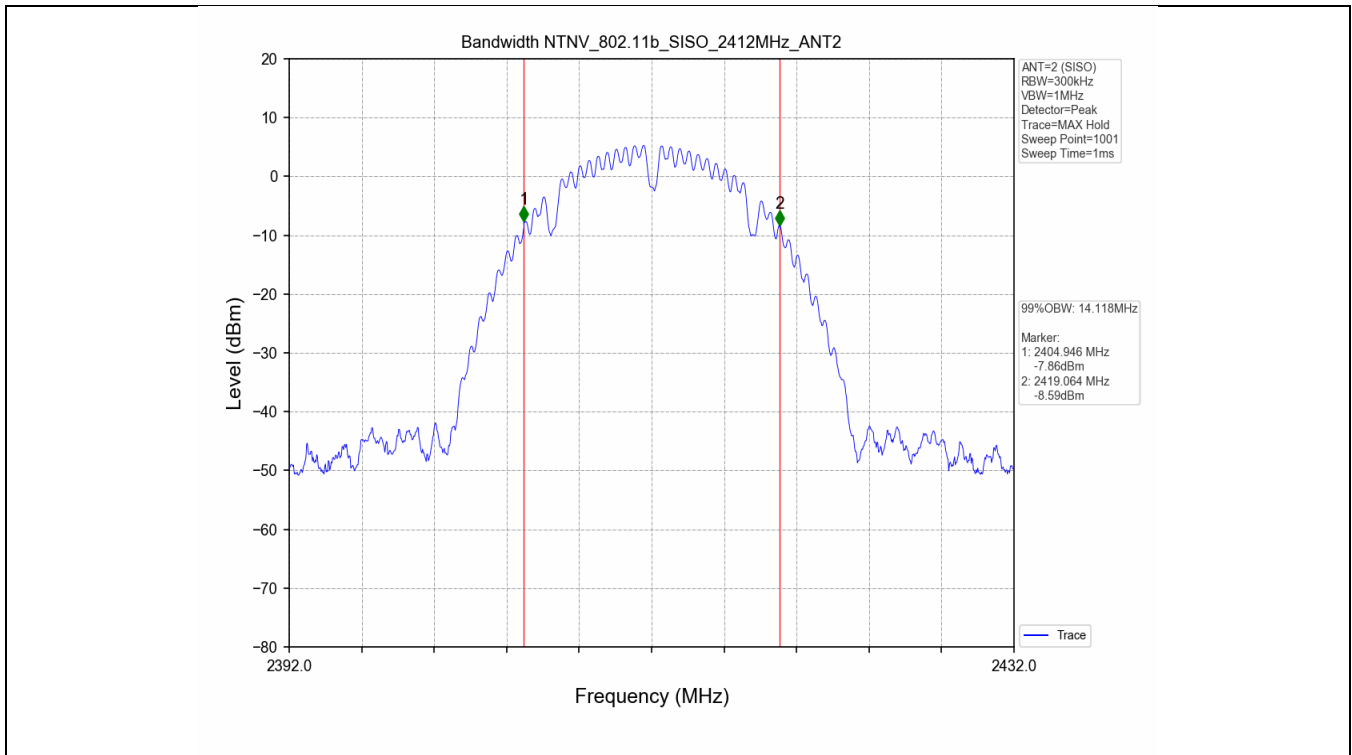

2.2 Test Graph - 6dB Bandwidth

2.3 Test Graph - 99% Occupied Bandwidth

3. Maximum Conducted Output Power

3.1 Test Result

Test Mode	Frequency (MHz)	Tx Type	Measured Peak Output Power (dBm)			Limits (dBm)	Verdict
			Ant 1	Ant 2	Total		
802.11b	2412	SISO	17.96	17.88	/	30	PASS
	2437	SISO	17.36	17.46	/	30	PASS
	2462	SISO	17.61	17.53	/	30	PASS
802.11g	2412	SISO	17.64	17.99	/	30	PASS
	2437	SISO	17.36	17.79	/	30	PASS
	2462	SISO	17.47	17.64	/	30	PASS
802.11n(HT20)	2412	MIMO	15.47	15.80	18.65	30	PASS
	2437	MIMO	15.22	15.77	18.51	30	PASS
	2462	MIMO	15.32	15.63	18.49	30	PASS

3.2 Test Graph