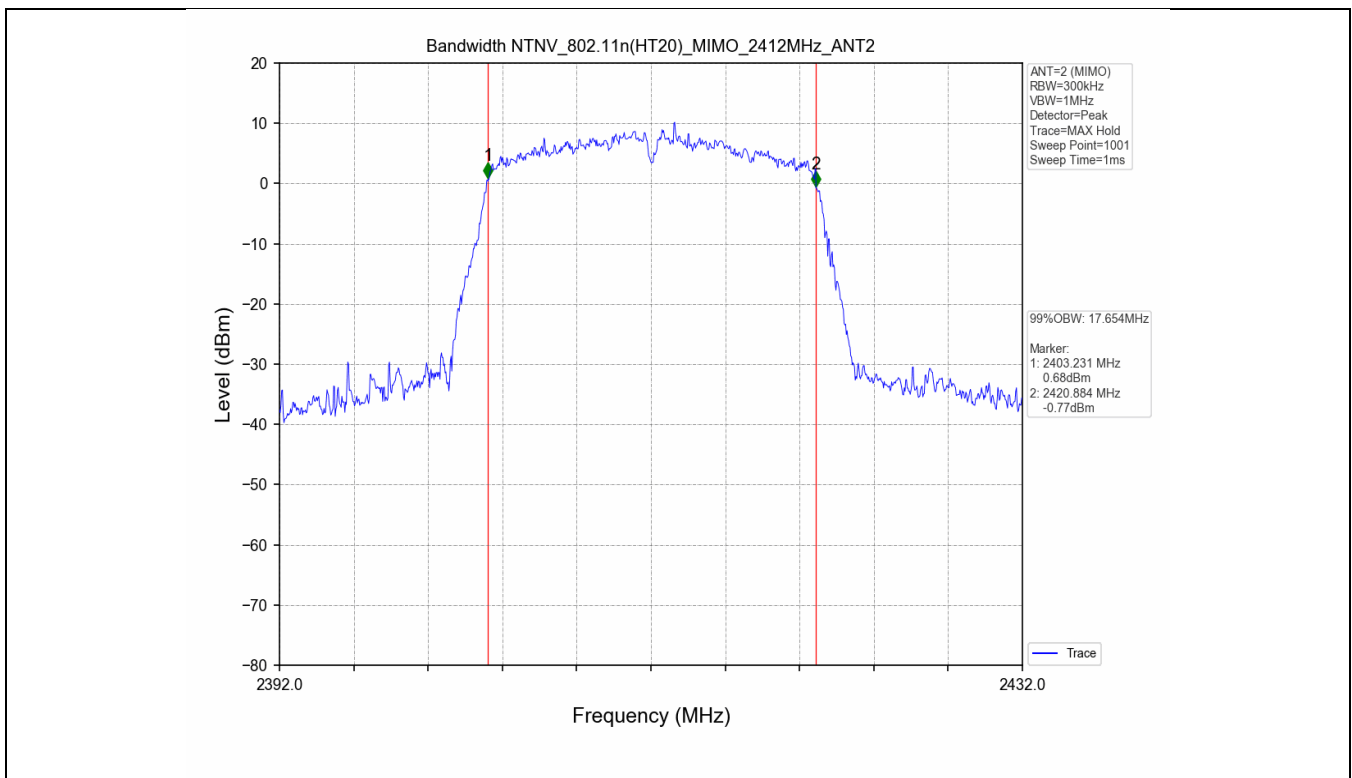

2.2 Test Graph - 6dB Bandwidth

2.3 Test Graph - 99% Occupied Bandwidth

3. Maximum Conducted Output Power

3.1 Test Result

Test Mode	Frequency (MHz)	Tx Type	Measured Peak Output Power (dBm)			Limits (dBm)	Verdict
			Ant 1	Ant 2	Total		
802.11b	2412	SISO	17.96	17.88	/	30	PASS
	2437	SISO	17.36	17.46	/	30	PASS
	2462	SISO	17.61	17.53	/	30	PASS
802.11g	2412	SISO	17.64	17.99	/	30	PASS
	2437	SISO	17.36	17.79	/	30	PASS
	2462	SISO	17.47	17.64	/	30	PASS
802.11n(HT20)	2412	MIMO	15.47	15.80	18.65	30	PASS
	2437	MIMO	15.22	15.77	18.51	30	PASS
	2462	MIMO	15.32	15.63	18.49	30	PASS

3.2 Test Graph