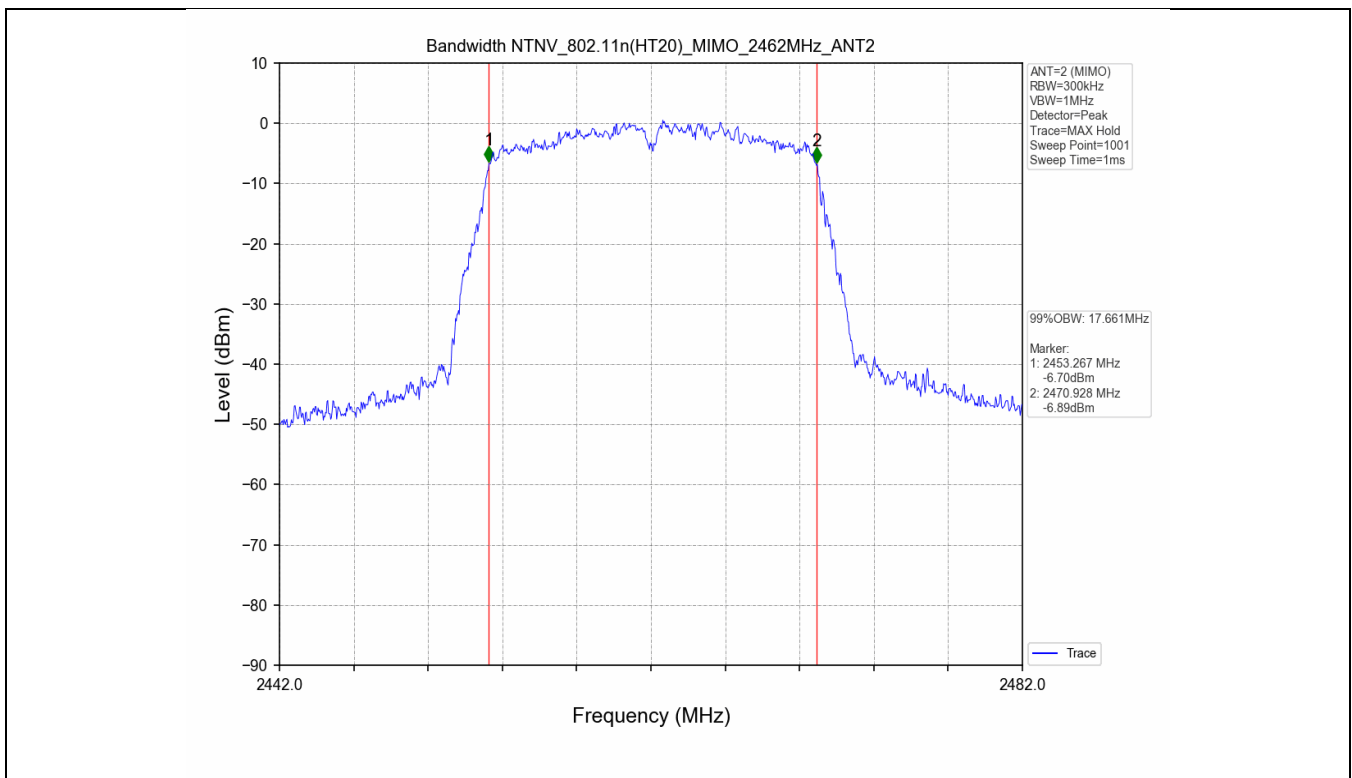

2.2 Test Graph - 6dB Bandwidth

2.3 Test Graph - 99% Occupied Bandwidth

3. Maximum Conducted Output Power

3.1 Test Result

Test Mode	Frequency (MHz)	Tx Type	Measured Peak Output Power (dBm)			Limits (dBm)	Verdict
			Ant 1	Ant 2	Total		
802.11b	2412	SISO	17.96	17.88	/	30	PASS
	2437	SISO	17.36	17.46	/	30	PASS
	2462	SISO	17.61	17.53	/	30	PASS
802.11g	2412	SISO	17.64	17.99	/	30	PASS
	2437	SISO	17.36	17.79	/	30	PASS
	2462	SISO	17.47	17.64	/	30	PASS
802.11n(HT20)	2412	MIMO	15.47	15.80	18.65	30	PASS
	2437	MIMO	15.22	15.77	18.51	30	PASS
	2462	MIMO	15.32	15.63	18.49	30	PASS

3.2 Test Graph