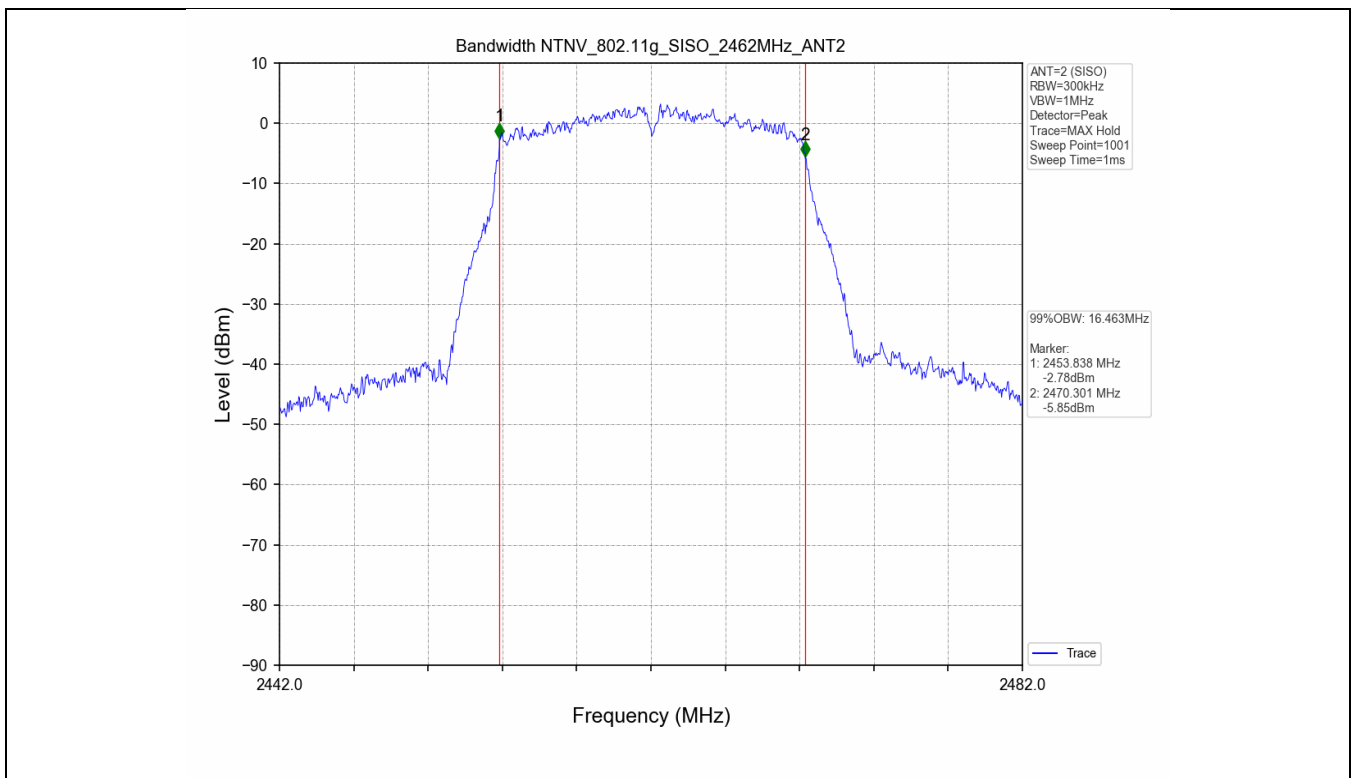

2.2 Test Graph - 6dB Bandwidth

2.3 Test Graph - 99% Occupied Bandwidth

3. Maximum Conducted Output Power

3.1 Test Result

Test Mode	Frequency (MHz)	Tx Type	Measured Peak Output Power (dBm)			Limits (dBm)	Verdict
			Ant 1	Ant 2	Total		
802.11b	2412	SISO	17.96	17.88	/	30	PASS
	2437	SISO	17.36	17.46	/	30	PASS
	2462	SISO	17.61	17.53	/	30	PASS
802.11g	2412	SISO	17.64	17.99	/	30	PASS
	2437	SISO	17.36	17.79	/	30	PASS
	2462	SISO	17.47	17.64	/	30	PASS
802.11n(HT20)	2412	MIMO	15.47	15.80	18.65	30	PASS
	2437	MIMO	15.22	15.77	18.51	30	PASS
	2462	MIMO	15.32	15.63	18.49	30	PASS

3.2 Test Graph