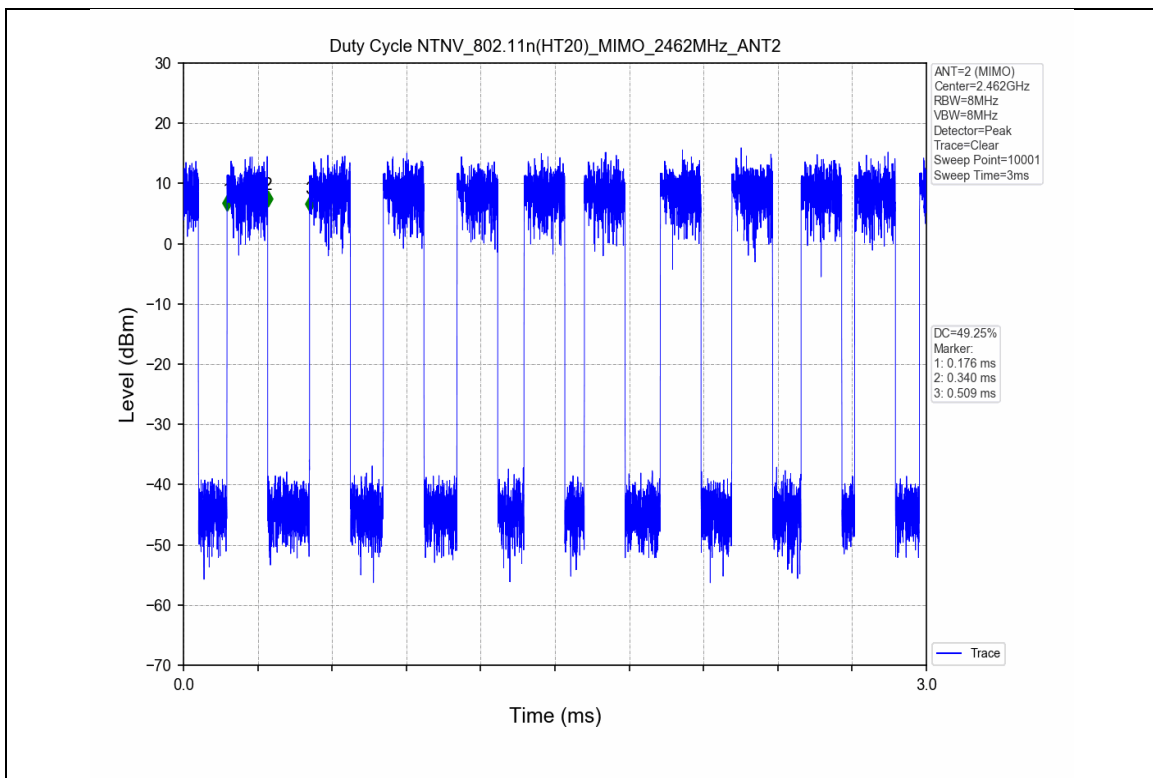

1.2 Test Graph

2. Bandwidth

2.1 Test Result

Test Mode	Frequency (MHz)	TX Type	ANT No.	6dB Bandwidth		Verdict
				Test Result (MHz)	Limits (MHz)	
802.11b	2412	SISO	1	9.105	≥0.5	PASS
			2	8.605	≥0.5	PASS
	2437	SISO	1	9.078	≥0.5	PASS
			2	9.111	≥0.5	PASS
	2462	SISO	1	10.050	≥0.5	PASS
			2	9.542	≥0.5	PASS
802.11g	2412	SISO	1	15.106	≥0.5	PASS
			2	15.628	≥0.5	PASS
	2437	SISO	1	15.143	≥0.5	PASS
			2	15.394	≥0.5	PASS
	2462	SISO	1	15.130	≥0.5	PASS
			2	15.140	≥0.5	PASS
802.11n(HT20)	2412	MIMO	1	15.122	≥0.5	PASS
			2	15.139	≥0.5	PASS
	2437	MIMO	1	15.138	≥0.5	PASS
			2	15.765	≥0.5	PASS
	2462	MIMO	1	15.118	≥0.5	PASS
			2	15.136	≥0.5	PASS

Test Mode	Frequency (MHz)	TX Type	ANT No.	99% Occupied Bandwidth	
				Test Result (MHz)	
802.11b	2412	SISO	1	14.188	Only for Report Use
			2	14.118	Only for Report Use
	2437	SISO	1	14.338	Only for Report Use
			2	14.176	Only for Report Use
	2462	SISO	1	14.277	Only for Report Use
			2	14.103	Only for Report Use
802.11g	2412	SISO	1	16.462	Only for Report Use
			2	16.418	Only for Report Use
	2437	SISO	1	16.450	Only for Report Use
			2	16.447	Only for Report Use
	2462	SISO	1	16.482	Only for Report Use
			2	16.463	Only for Report Use
802.11n(HT20)	2412	MIMO	1	17.513	Only for Report Use
			2	17.654	Only for Report Use
	2437	MIMO	1	17.557	Only for Report Use
			2	17.681	Only for Report Use
	2462	MIMO	1	17.565	Only for Report Use
			2	17.661	Only for Report Use

2.2 Test Graph - 6dB Bandwidth

2.3 Test Graph - 99% Occupied Bandwidth

3. Maximum Conducted Output Power

3.1 Test Result

Test Mode	Frequency (MHz)	Tx Type	Measured Peak Output Power (dBm)			Limits (dBm)	Verdict
			Ant 1	Ant 2	Total		
802.11b	2412	SISO	17.96	17.88	/	30	PASS
	2437	SISO	17.36	17.46	/	30	PASS
	2462	SISO	17.61	17.53	/	30	PASS
802.11g	2412	SISO	17.64	17.99	/	30	PASS
	2437	SISO	17.36	17.79	/	30	PASS
	2462	SISO	17.47	17.64	/	30	PASS
802.11n(HT20)	2412	MIMO	15.47	15.80	18.65	30	PASS
	2437	MIMO	15.22	15.77	18.51	30	PASS
	2462	MIMO	15.32	15.63	18.49	30	PASS

3.2 Test Graph