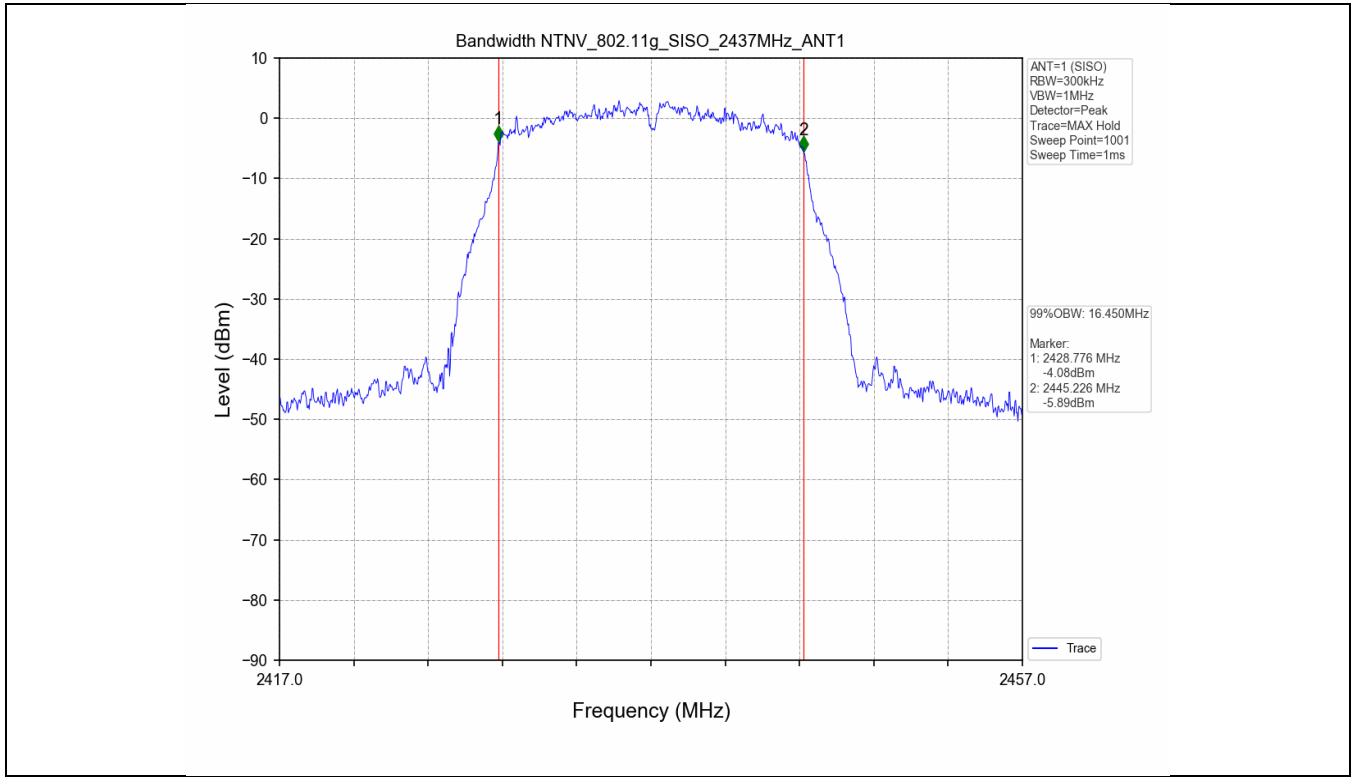

2.2 Test Graph - 6dB Bandwidth

2.3 Test Graph - 99% Occupied Bandwidth

3. Maximum Conducted Output Power

3.1 Test Result

Test Mode	Frequency (MHz)	Tx Type	Measured Peak Output Power (dBm)			Limits (dBm)	Verdict
			Ant 1	Ant 2	Total		
802.11b	2412	SISO	17.96	17.88	/	30	PASS
	2437	SISO	17.36	17.46	/	30	PASS
	2462	SISO	17.61	17.53	/	30	PASS
802.11g	2412	SISO	17.64	17.99	/	30	PASS
	2437	SISO	17.36	17.79	/	30	PASS
	2462	SISO	17.47	17.64	/	30	PASS
802.11n(HT20)	2412	MIMO	15.47	15.80	18.65	30	PASS
	2437	MIMO	15.22	15.77	18.51	30	PASS
	2462	MIMO	15.32	15.63	18.49	30	PASS

3.2 Test Graph