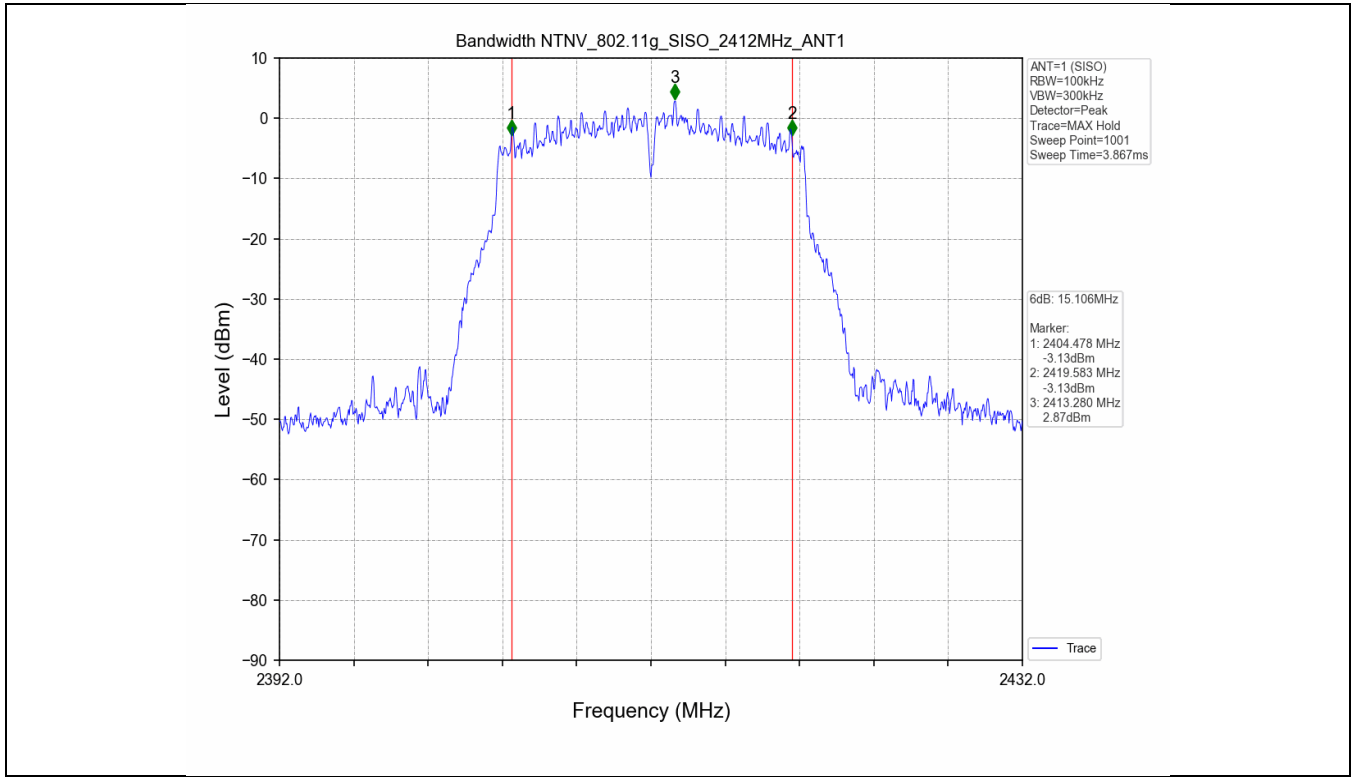

1.2 Test Graph

2. Bandwidth

2.1 Test Result

Test Mode	Frequency (MHz)	TX Type	ANT No.	6dB Bandwidth		Verdict
				Test Result (MHz)	Limits (MHz)	
802.11b	2412	SISO	1	9.105	≥0.5	PASS
			2	8.605	≥0.5	PASS
	2437	SISO	1	9.078	≥0.5	PASS
			2	9.111	≥0.5	PASS
	2462	SISO	1	10.050	≥0.5	PASS
			2	9.542	≥0.5	PASS
802.11g	2412	SISO	1	15.106	≥0.5	PASS
			2	15.628	≥0.5	PASS
	2437	SISO	1	15.143	≥0.5	PASS
			2	15.394	≥0.5	PASS
	2462	SISO	1	15.130	≥0.5	PASS
			2	15.140	≥0.5	PASS
802.11n(HT20)	2412	MIMO	1	15.122	≥0.5	PASS
			2	15.139	≥0.5	PASS
	2437	MIMO	1	15.138	≥0.5	PASS
			2	15.765	≥0.5	PASS
	2462	MIMO	1	15.118	≥0.5	PASS
			2	15.136	≥0.5	PASS

Test Mode	Frequency (MHz)	TX Type	ANT No.	99% Occupied Bandwidth	
				Test Result (MHz)	
802.11b	2412	SISO	1	14.188	Only for Report Use
			2	14.118	Only for Report Use
	2437	SISO	1	14.338	Only for Report Use
			2	14.176	Only for Report Use
	2462	SISO	1	14.277	Only for Report Use
			2	14.103	Only for Report Use
802.11g	2412	SISO	1	16.462	Only for Report Use
			2	16.418	Only for Report Use
	2437	SISO	1	16.450	Only for Report Use
			2	16.447	Only for Report Use
	2462	SISO	1	16.482	Only for Report Use
			2	16.463	Only for Report Use
802.11n(HT20)	2412	MIMO	1	17.513	Only for Report Use
			2	17.654	Only for Report Use
	2437	MIMO	1	17.557	Only for Report Use
			2	17.681	Only for Report Use
	2462	MIMO	1	17.565	Only for Report Use
			2	17.661	Only for Report Use

2.2 Test Graph - 6dB Bandwidth

2.3 Test Graph - 99% Occupied Bandwidth

3. Maximum Conducted Output Power

3.1 Test Result

Test Mode	Frequency (MHz)	Tx Type	Measured Peak Output Power (dBm)			Limits (dBm)	Verdict
			Ant 1	Ant 2	Total		
802.11b	2412	SISO	17.96	17.88	/	30	PASS
	2437	SISO	17.36	17.46	/	30	PASS
	2462	SISO	17.61	17.53	/	30	PASS
802.11g	2412	SISO	17.64	17.99	/	30	PASS
	2437	SISO	17.36	17.79	/	30	PASS
	2462	SISO	17.47	17.64	/	30	PASS
802.11n(HT20)	2412	MIMO	15.47	15.80	18.65	30	PASS
	2437	MIMO	15.22	15.77	18.51	30	PASS
	2462	MIMO	15.32	15.63	18.49	30	PASS