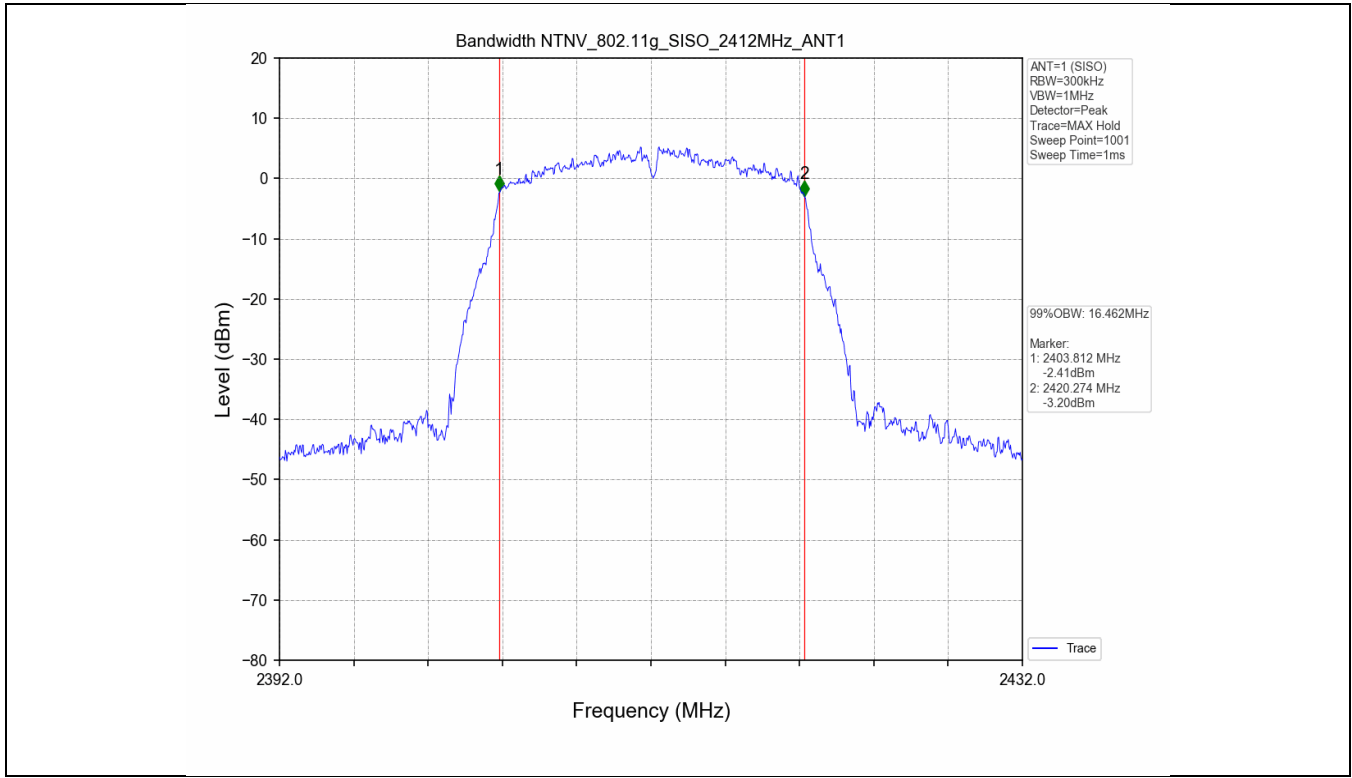

2.2 Test Graph - 6dB Bandwidth

2.3 Test Graph - 99% Occupied Bandwidth

3. Maximum Conducted Output Power

3.1 Test Result

Test Mode	Frequency (MHz)	Tx Type	Measured Peak Output Power (dBm)			Limits (dBm)	Verdict
			Ant 1	Ant 2	Total		
802.11b	2412	SISO	17.96	17.88	/	30	PASS
	2437	SISO	17.36	17.46	/	30	PASS
	2462	SISO	17.61	17.53	/	30	PASS
802.11g	2412	SISO	17.64	17.99	/	30	PASS
	2437	SISO	17.36	17.79	/	30	PASS
	2462	SISO	17.47	17.64	/	30	PASS
802.11n(HT20)	2412	MIMO	15.47	15.80	18.65	30	PASS
	2437	MIMO	15.22	15.77	18.51	30	PASS
	2462	MIMO	15.32	15.63	18.49	30	PASS

3.2 Test Graph