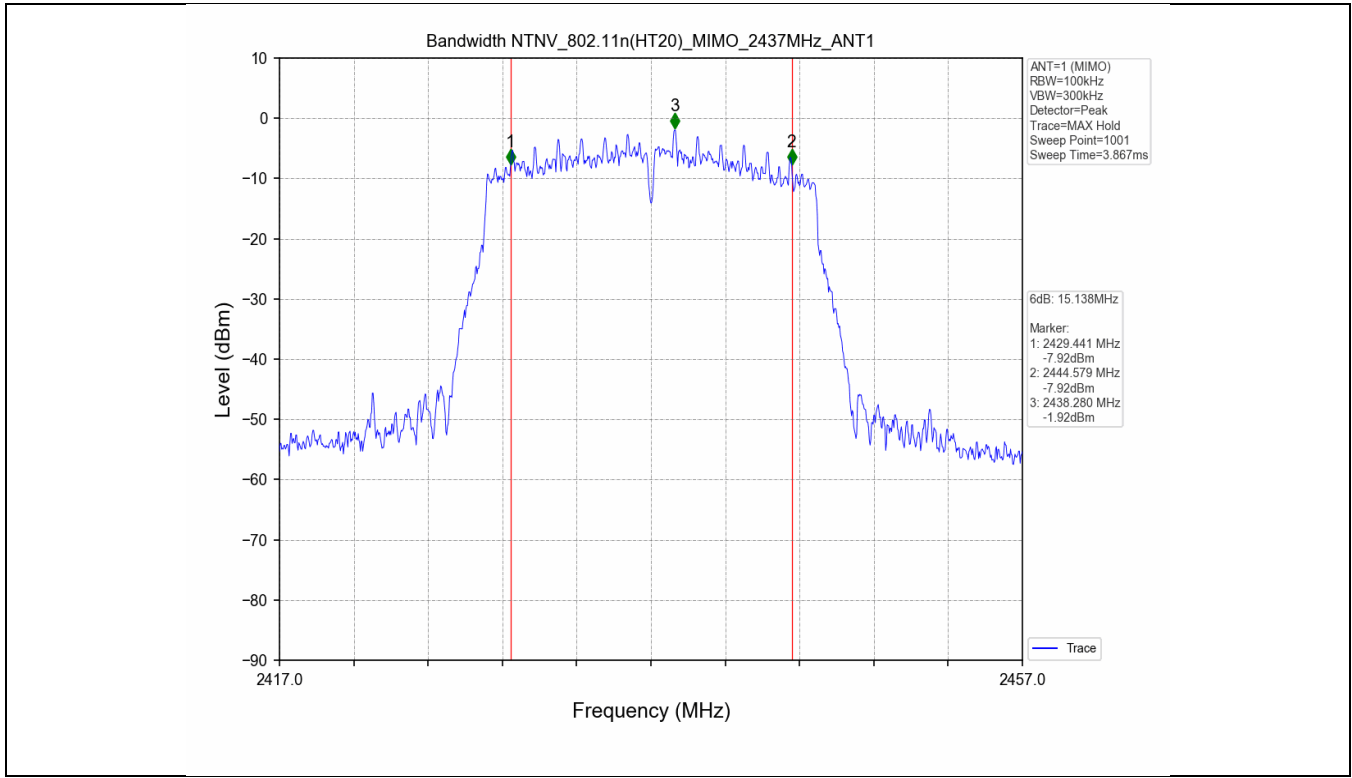

2.2 Test Graph - 6dB Bandwidth

2.3 Test Graph - 99% Occupied Bandwidth

3. Maximum Conducted Output Power

3.1 Test Result

Test Mode	Frequency (MHz)	Tx Type	Measured Peak Output Power (dBm)			Limits (dBm)	Verdict
			Ant 1	Ant 2	Total		
802.11b	2412	SISO	17.96	17.88	/	30	PASS
	2437	SISO	17.36	17.46	/	30	PASS
	2462	SISO	17.61	17.53	/	30	PASS
802.11g	2412	SISO	17.64	17.99	/	30	PASS
	2437	SISO	17.36	17.79	/	30	PASS
	2462	SISO	17.47	17.64	/	30	PASS
802.11n(HT20)	2412	MIMO	15.47	15.80	18.65	30	PASS
	2437	MIMO	15.22	15.77	18.51	30	PASS
	2462	MIMO	15.32	15.63	18.49	30	PASS

3.2 Test Graph