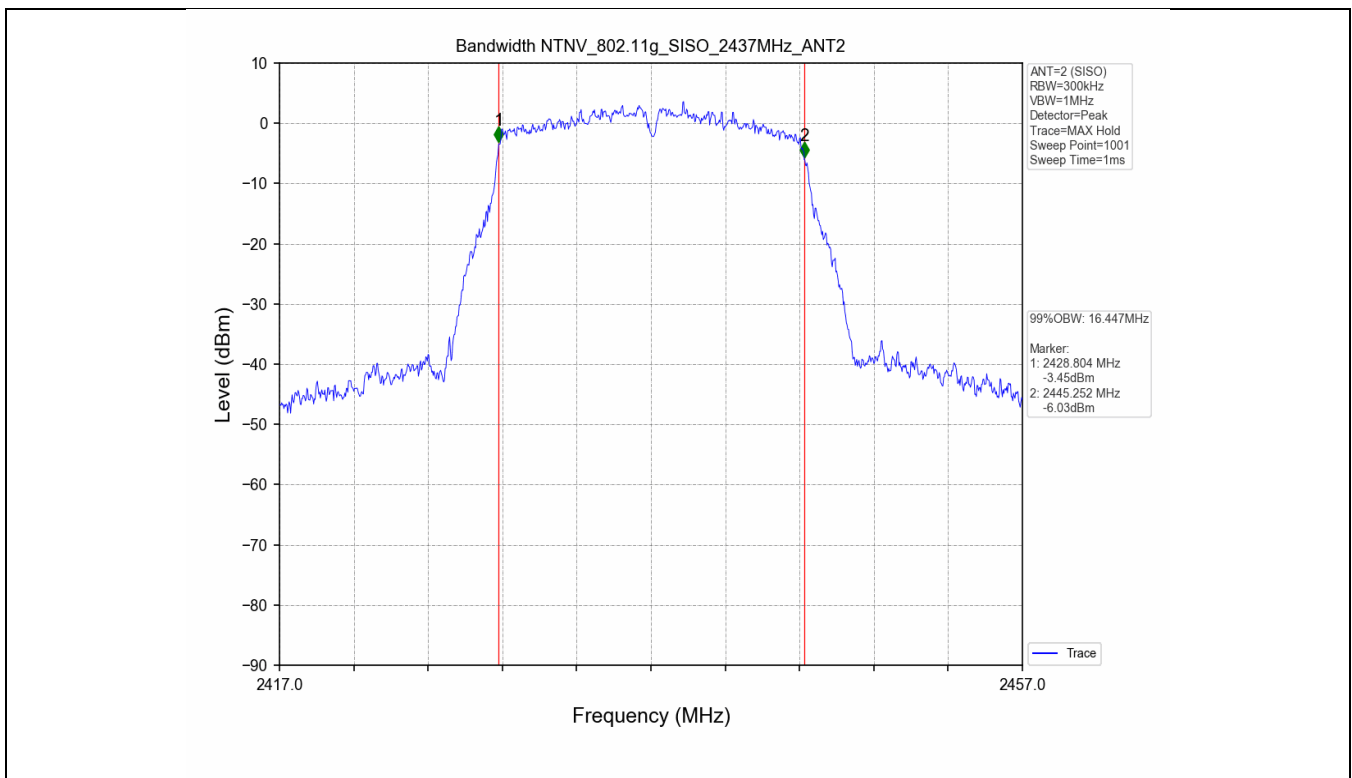

2.2 Test Graph - 6dB Bandwidth

2.3 Test Graph - 99% Occupied Bandwidth

3. Maximum Conducted Output Power

3.1 Test Result

Test Mode	Frequency (MHz)	Tx Type	Measured Peak Output Power (dBm)			Limits (dBm)	Verdict
			Ant 1	Ant 2	Total		
802.11b	2412	SISO	17.96	17.88	/	30	PASS
	2437	SISO	17.36	17.46	/	30	PASS
	2462	SISO	17.61	17.53	/	30	PASS
802.11g	2412	SISO	17.64	17.99	/	30	PASS
	2437	SISO	17.36	17.79	/	30	PASS
	2462	SISO	17.47	17.64	/	30	PASS
802.11n(HT20)	2412	MIMO	15.47	15.80	18.65	30	PASS
	2437	MIMO	15.22	15.77	18.51	30	PASS
	2462	MIMO	15.32	15.63	18.49	30	PASS

3.2 Test Graph