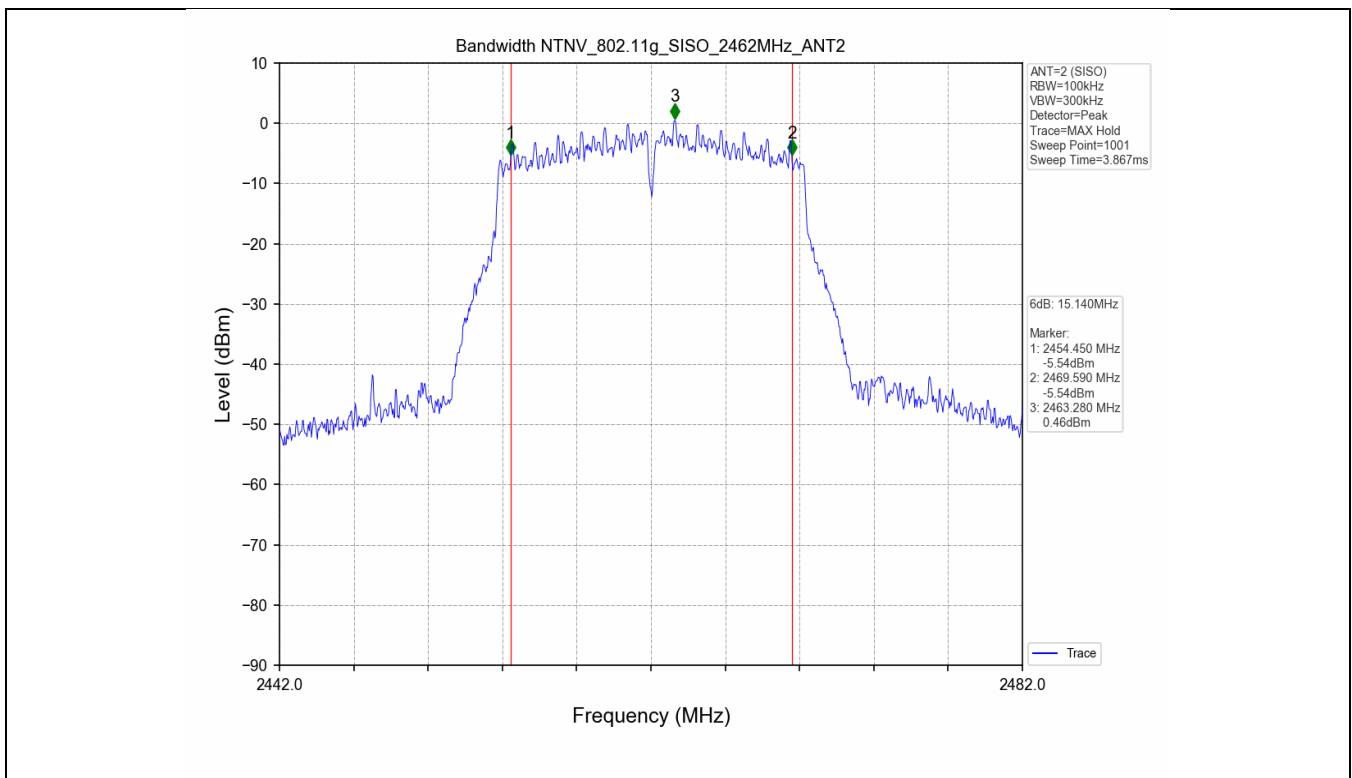

2.2 Test Graph - 6dB Bandwidth

2.3 Test Graph - 99% Occupied Bandwidth

3. Maximum Conducted Output Power

3.1 Test Result

Test Mode	Frequency (MHz)	Tx Type	Measured Peak Output Power (dBm)			Limits (dBm)	Verdict
			Ant 1	Ant 2	Total		
802.11b	2412	SISO	17.96	17.88	/	30	PASS
	2437	SISO	17.36	17.46	/	30	PASS
	2462	SISO	17.61	17.53	/	30	PASS
802.11g	2412	SISO	17.64	17.99	/	30	PASS
	2437	SISO	17.36	17.79	/	30	PASS
	2462	SISO	17.47	17.64	/	30	PASS
802.11n(HT20)	2412	MIMO	15.47	15.80	18.65	30	PASS
	2437	MIMO	15.22	15.77	18.51	30	PASS
	2462	MIMO	15.32	15.63	18.49	30	PASS

3.2 Test Graph