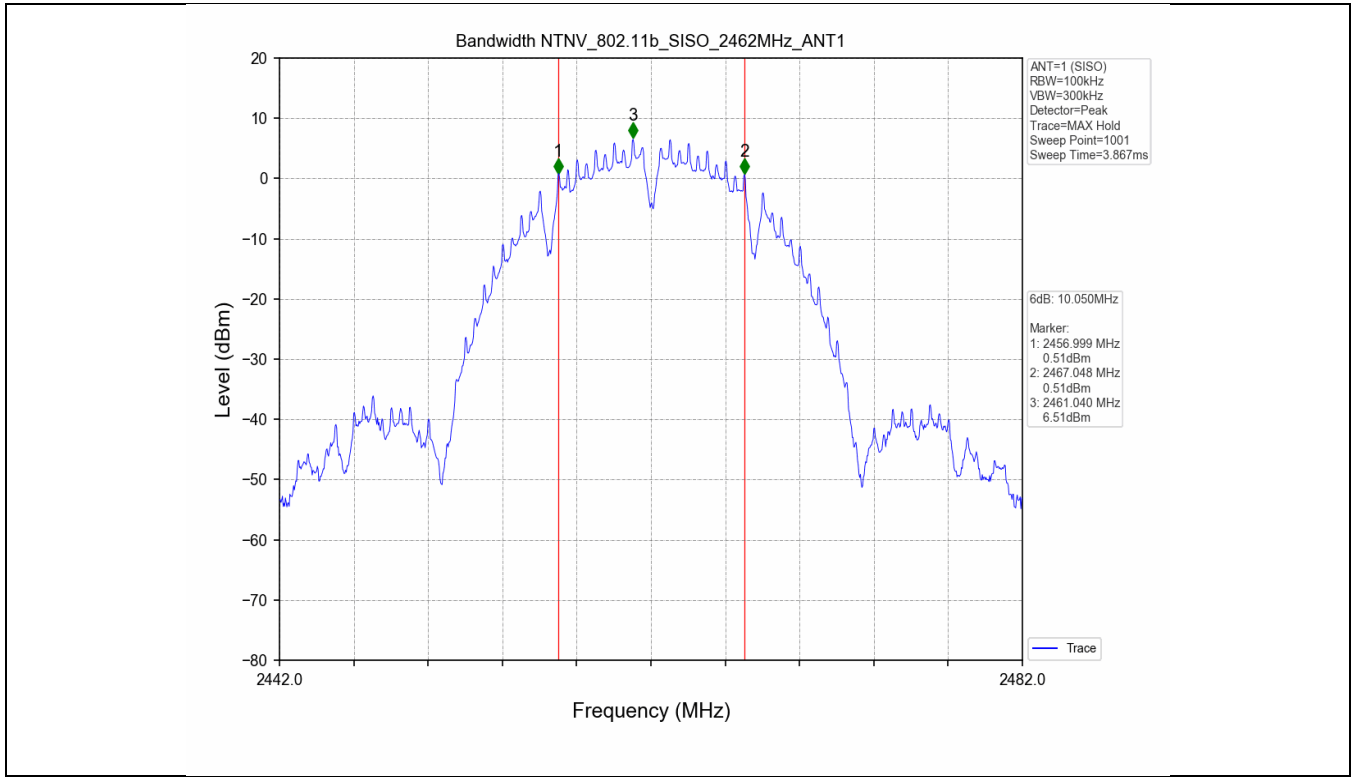

1.2 Test Graph

2. Bandwidth

2.1 Test Result

Test Mode	Frequency (MHz)	TX Type	ANT No.	6dB Bandwidth		Verdict
				Test Result (MHz)	Limits (MHz)	
802.11b	2412	SISO	1	9.105	≥0.5	PASS
			2	8.605	≥0.5	PASS
	2437	SISO	1	9.078	≥0.5	PASS
			2	9.111	≥0.5	PASS
	2462	SISO	1	10.050	≥0.5	PASS
			2	9.542	≥0.5	PASS
802.11g	2412	SISO	1	15.106	≥0.5	PASS
			2	15.628	≥0.5	PASS
	2437	SISO	1	15.143	≥0.5	PASS
			2	15.394	≥0.5	PASS
	2462	SISO	1	15.130	≥0.5	PASS
			2	15.140	≥0.5	PASS
802.11n(HT20)	2412	MIMO	1	15.122	≥0.5	PASS
			2	15.139	≥0.5	PASS
	2437	MIMO	1	15.138	≥0.5	PASS
			2	15.765	≥0.5	PASS
	2462	MIMO	1	15.118	≥0.5	PASS
			2	15.136	≥0.5	PASS

Test Mode	Frequency (MHz)	TX Type	ANT No.	99% Occupied Bandwidth	
				Test Result (MHz)	
802.11b	2412	SISO	1	14.188	Only for Report Use
			2	14.118	Only for Report Use
	2437	SISO	1	14.338	Only for Report Use
			2	14.176	Only for Report Use
	2462	SISO	1	14.277	Only for Report Use
			2	14.103	Only for Report Use
802.11g	2412	SISO	1	16.462	Only for Report Use
			2	16.418	Only for Report Use
	2437	SISO	1	16.450	Only for Report Use
			2	16.447	Only for Report Use
	2462	SISO	1	16.482	Only for Report Use
			2	16.463	Only for Report Use
802.11n(HT20)	2412	MIMO	1	17.513	Only for Report Use
			2	17.654	Only for Report Use
	2437	MIMO	1	17.557	Only for Report Use
			2	17.681	Only for Report Use
	2462	MIMO	1	17.565	Only for Report Use
			2	17.661	Only for Report Use

2.2 Test Graph - 6dB Bandwidth

2.3 Test Graph - 99% Occupied Bandwidth

3. Maximum Conducted Output Power

3.1 Test Result

Test Mode	Frequency (MHz)	Tx Type	Measured Peak Output Power (dBm)			Limits (dBm)	Verdict
			Ant 1	Ant 2	Total		
802.11b	2412	SISO	17.96	17.88	/	30	PASS
	2437	SISO	17.36	17.46	/	30	PASS
	2462	SISO	17.61	17.53	/	30	PASS
802.11g	2412	SISO	17.64	17.99	/	30	PASS
	2437	SISO	17.36	17.79	/	30	PASS
	2462	SISO	17.47	17.64	/	30	PASS
802.11n(HT20)	2412	MIMO	15.47	15.80	18.65	30	PASS
	2437	MIMO	15.22	15.77	18.51	30	PASS
	2462	MIMO	15.32	15.63	18.49	30	PASS