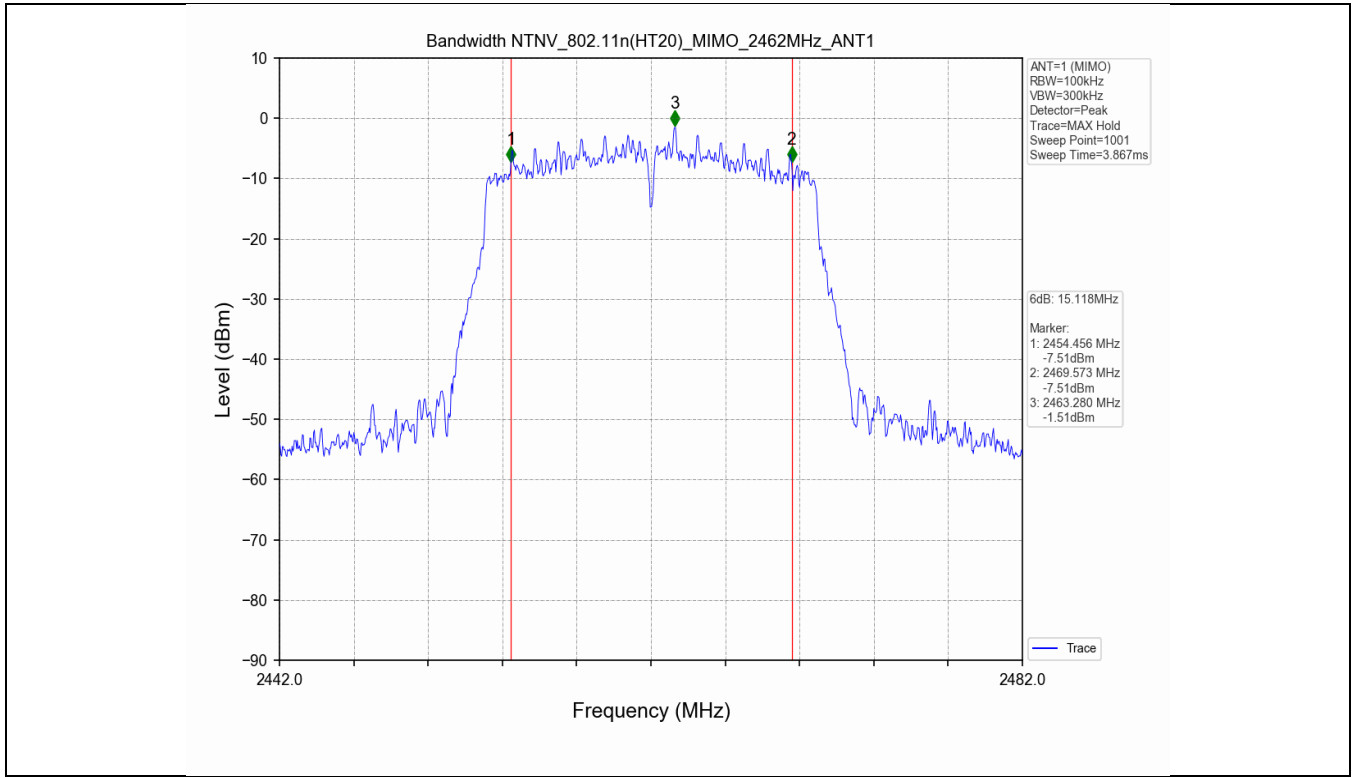

2.2 Test Graph - 6dB Bandwidth

2.3 Test Graph - 99% Occupied Bandwidth

3. Maximum Conducted Output Power

3.1 Test Result

Test Mode	Frequency (MHz)	Tx Type	Measured Peak Output Power (dBm)			Limits (dBm)	Verdict
			Ant 1	Ant 2	Total		
802.11b	2412	SISO	17.96	17.88	/	30	PASS
	2437	SISO	17.36	17.46	/	30	PASS
	2462	SISO	17.61	17.53	/	30	PASS
802.11g	2412	SISO	17.64	17.99	/	30	PASS
	2437	SISO	17.36	17.79	/	30	PASS
	2462	SISO	17.47	17.64	/	30	PASS
802.11n(HT20)	2412	MIMO	15.47	15.80	18.65	30	PASS
	2437	MIMO	15.22	15.77	18.51	30	PASS
	2462	MIMO	15.32	15.63	18.49	30	PASS

3.2 Test Graph