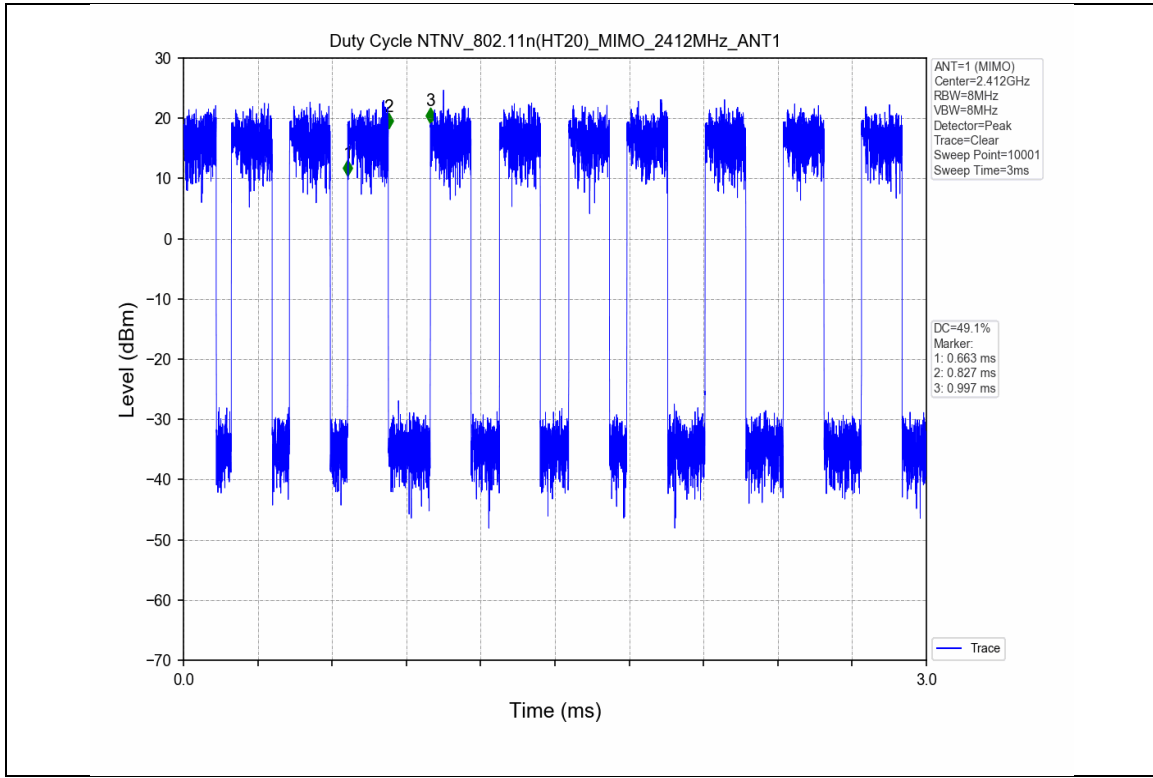

1.2 Test Graph

2. Bandwidth

2.1 Test Result

Test Mode	Frequency (MHz)	TX Type	ANT No.	6dB Bandwidth		Verdict
				Test Result (MHz)	Limits (MHz)	
802.11b	2412	SISO	1	9.105	≥0.5	PASS
			2	8.605	≥0.5	PASS
	2437	SISO	1	9.078	≥0.5	PASS
			2	9.111	≥0.5	PASS
	2462	SISO	1	10.050	≥0.5	PASS
			2	9.542	≥0.5	PASS
802.11g	2412	SISO	1	15.106	≥0.5	PASS
			2	15.628	≥0.5	PASS
	2437	SISO	1	15.143	≥0.5	PASS
			2	15.394	≥0.5	PASS
	2462	SISO	1	15.130	≥0.5	PASS
			2	15.140	≥0.5	PASS
802.11n(HT20)	2412	MIMO	1	15.122	≥0.5	PASS
			2	15.139	≥0.5	PASS
	2437	MIMO	1	15.138	≥0.5	PASS
			2	15.765	≥0.5	PASS
	2462	MIMO	1	15.118	≥0.5	PASS
			2	15.136	≥0.5	PASS

Test Mode	Frequency (MHz)	TX Type	ANT No.	99% Occupied Bandwidth	
				Test Result (MHz)	
802.11b	2412	SISO	1	14.188	Only for Report Use
			2	14.118	Only for Report Use
	2437	SISO	1	14.338	Only for Report Use
			2	14.176	Only for Report Use
	2462	SISO	1	14.277	Only for Report Use
			2	14.103	Only for Report Use
802.11g	2412	SISO	1	16.462	Only for Report Use
			2	16.418	Only for Report Use
	2437	SISO	1	16.450	Only for Report Use
			2	16.447	Only for Report Use
	2462	SISO	1	16.482	Only for Report Use
			2	16.463	Only for Report Use
802.11n(HT20)	2412	MIMO	1	17.513	Only for Report Use
			2	17.654	Only for Report Use
	2437	MIMO	1	17.557	Only for Report Use
			2	17.681	Only for Report Use
	2462	MIMO	1	17.565	Only for Report Use
			2	17.661	Only for Report Use

2.2 Test Graph - 6dB Bandwidth

2.3 Test Graph - 99% Occupied Bandwidth

3. Maximum Conducted Output Power

3.1 Test Result

Test Mode	Frequency (MHz)	Tx Type	Measured Peak Output Power (dBm)			Limits (dBm)	Verdict
			Ant 1	Ant 2	Total		
802.11b	2412	SISO	17.96	17.88	/	30	PASS
	2437	SISO	17.36	17.46	/	30	PASS
	2462	SISO	17.61	17.53	/	30	PASS
802.11g	2412	SISO	17.64	17.99	/	30	PASS
	2437	SISO	17.36	17.79	/	30	PASS
	2462	SISO	17.47	17.64	/	30	PASS
802.11n(HT20)	2412	MIMO	15.47	15.80	18.65	30	PASS
	2437	MIMO	15.22	15.77	18.51	30	PASS
	2462	MIMO	15.32	15.63	18.49	30	PASS

3.2 Test Graph