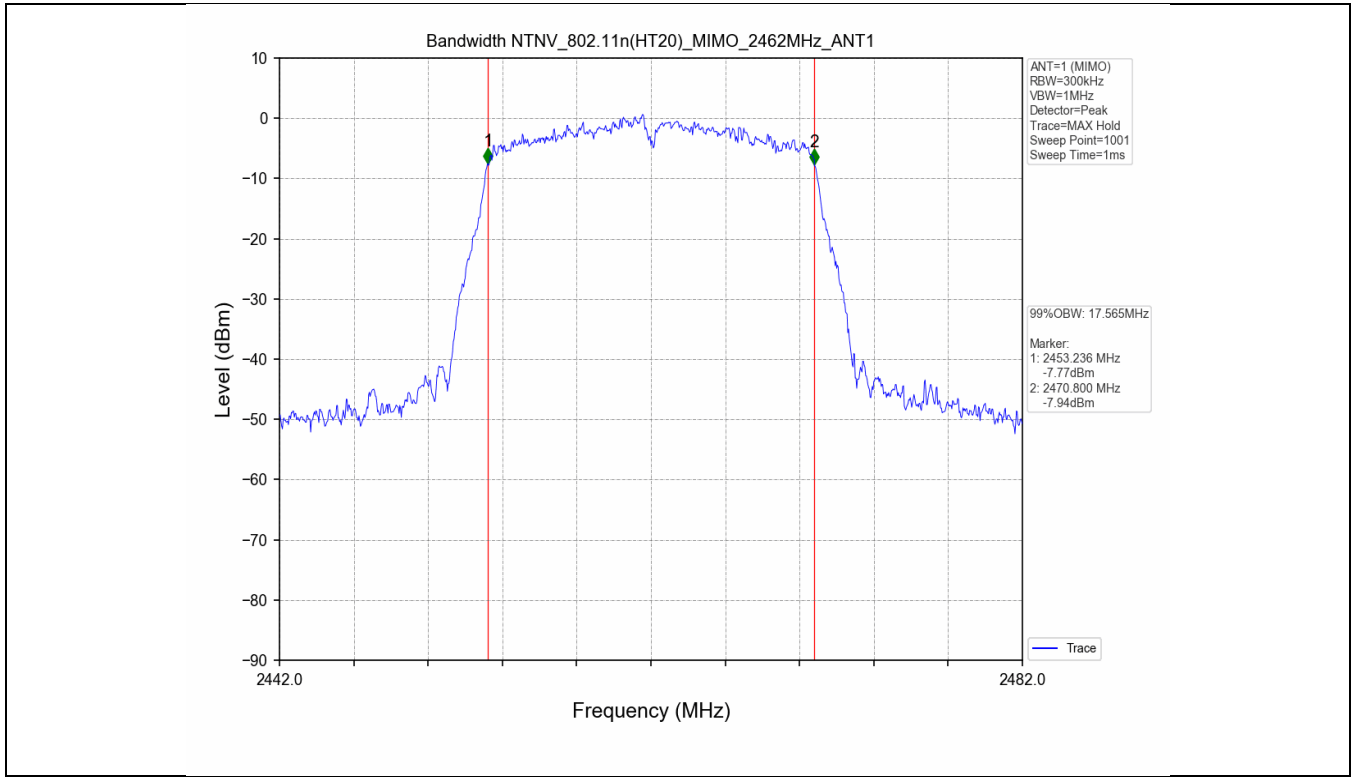

2.2 Test Graph - 6dB Bandwidth

2.3 Test Graph - 99% Occupied Bandwidth

3. Maximum Conducted Output Power

3.1 Test Result

Test Mode	Frequency (MHz)	Tx Type	Measured Peak Output Power (dBm)			Limits (dBm)	Verdict
			Ant 1	Ant 2	Total		
802.11b	2412	SISO	17.96	17.88	/	30	PASS
	2437	SISO	17.36	17.46	/	30	PASS
	2462	SISO	17.61	17.53	/	30	PASS
802.11g	2412	SISO	17.64	17.99	/	30	PASS
	2437	SISO	17.36	17.79	/	30	PASS
	2462	SISO	17.47	17.64	/	30	PASS
802.11n(HT20)	2412	MIMO	15.47	15.80	18.65	30	PASS
	2437	MIMO	15.22	15.77	18.51	30	PASS
	2462	MIMO	15.32	15.63	18.49	30	PASS

3.2 Test Graph