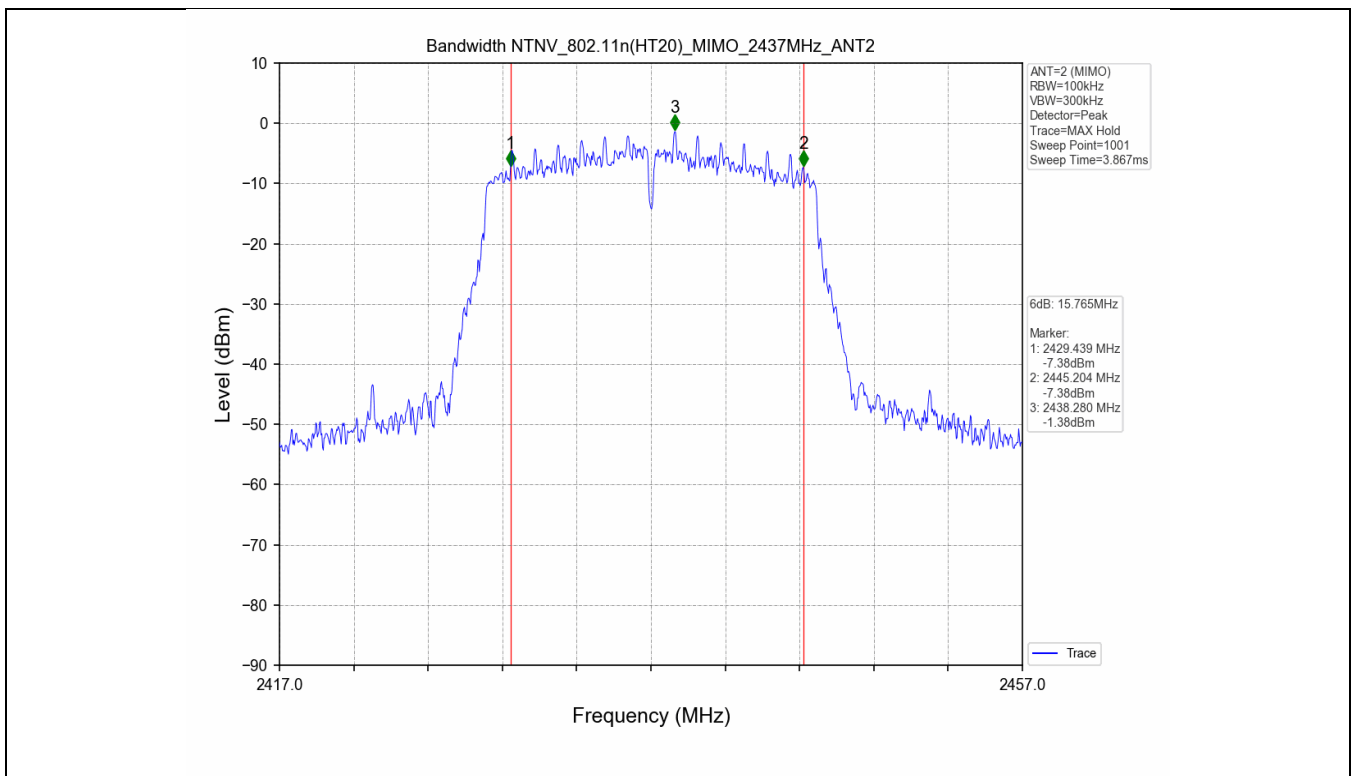

2.2 Test Graph - 6dB Bandwidth

2.3 Test Graph - 99% Occupied Bandwidth

3. Maximum Conducted Output Power

3.1 Test Result

Test Mode	Frequency (MHz)	Tx Type	Measured Peak Output Power (dBm)			Limits (dBm)	Verdict
			Ant 1	Ant 2	Total		
802.11b	2412	SISO	17.96	17.88	/	30	PASS
	2437	SISO	17.36	17.46	/	30	PASS
	2462	SISO	17.61	17.53	/	30	PASS
802.11g	2412	SISO	17.64	17.99	/	30	PASS
	2437	SISO	17.36	17.79	/	30	PASS
	2462	SISO	17.47	17.64	/	30	PASS
802.11n(HT20)	2412	MIMO	15.47	15.80	18.65	30	PASS
	2437	MIMO	15.22	15.77	18.51	30	PASS
	2462	MIMO	15.32	15.63	18.49	30	PASS

3.2 Test Graph