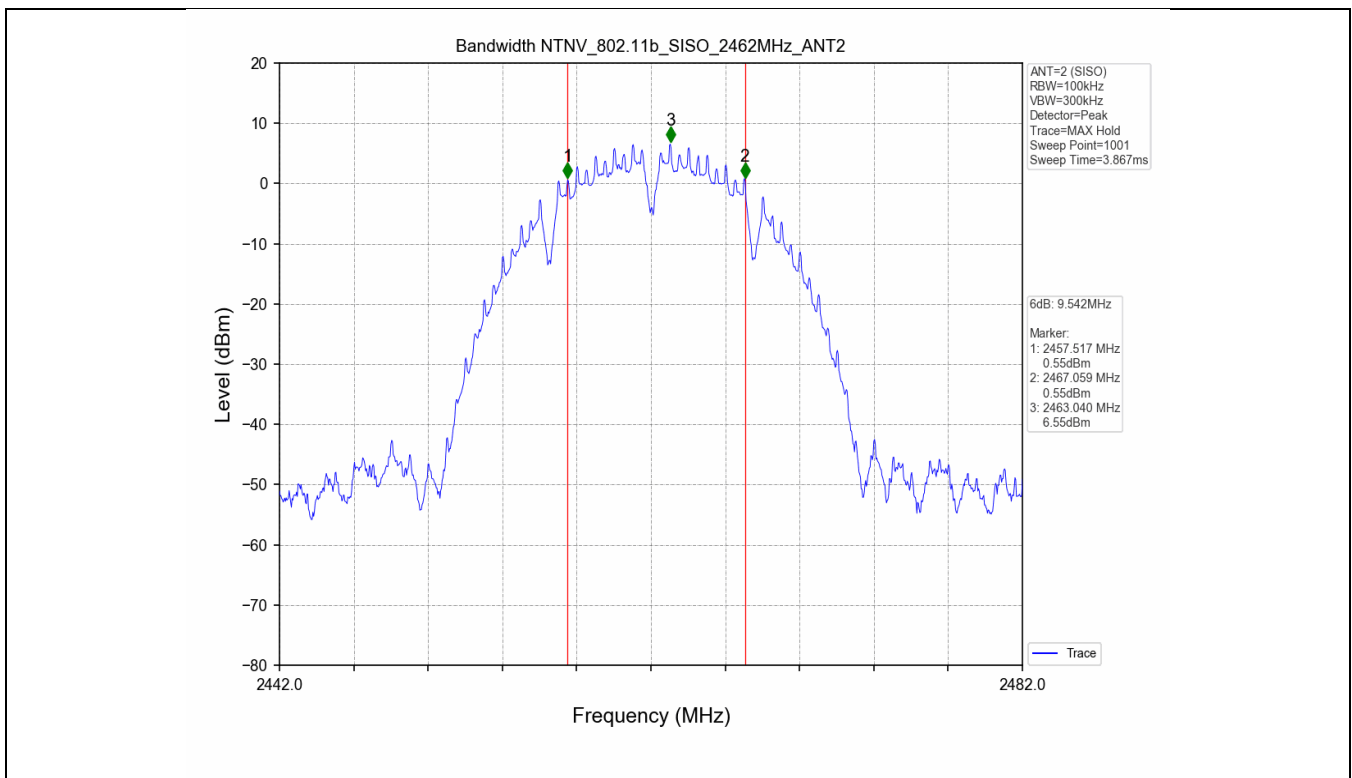

1.2 Test Graph

2. Bandwidth

2.1 Test Result

Test Mode	Frequency (MHz)	TX Type	ANT No.	6dB Bandwidth		Verdict
				Test Result (MHz)	Limits (MHz)	
802.11b	2412	SISO	1	9.105	≥0.5	PASS
			2	8.605	≥0.5	PASS
	2437	SISO	1	9.078	≥0.5	PASS
			2	9.111	≥0.5	PASS
	2462	SISO	1	10.050	≥0.5	PASS
			2	9.542	≥0.5	PASS
802.11g	2412	SISO	1	15.106	≥0.5	PASS
			2	15.628	≥0.5	PASS
	2437	SISO	1	15.143	≥0.5	PASS
			2	15.394	≥0.5	PASS
	2462	SISO	1	15.130	≥0.5	PASS
			2	15.140	≥0.5	PASS
802.11n(HT20)	2412	MIMO	1	15.122	≥0.5	PASS
			2	15.139	≥0.5	PASS
	2437	MIMO	1	15.138	≥0.5	PASS
			2	15.765	≥0.5	PASS
	2462	MIMO	1	15.118	≥0.5	PASS
			2	15.136	≥0.5	PASS

Test Mode	Frequency (MHz)	TX Type	ANT No.	99% Occupied Bandwidth	
				Test Result (MHz)	
802.11b	2412	SISO	1	14.188	Only for Report Use
			2	14.118	Only for Report Use
	2437	SISO	1	14.338	Only for Report Use
			2	14.176	Only for Report Use
	2462	SISO	1	14.277	Only for Report Use
			2	14.103	Only for Report Use
802.11g	2412	SISO	1	16.462	Only for Report Use
			2	16.418	Only for Report Use
	2437	SISO	1	16.450	Only for Report Use
			2	16.447	Only for Report Use
	2462	SISO	1	16.482	Only for Report Use
			2	16.463	Only for Report Use
802.11n(HT20)	2412	MIMO	1	17.513	Only for Report Use
			2	17.654	Only for Report Use
	2437	MIMO	1	17.557	Only for Report Use
			2	17.681	Only for Report Use
	2462	MIMO	1	17.565	Only for Report Use
			2	17.661	Only for Report Use

2.2 Test Graph - 6dB Bandwidth

2.3 Test Graph - 99% Occupied Bandwidth

3. Maximum Conducted Output Power

3.1 Test Result

Test Mode	Frequency (MHz)	Tx Type	Measured Peak Output Power (dBm)			Limits (dBm)	Verdict
			Ant 1	Ant 2	Total		
802.11b	2412	SISO	17.96	17.88	/	30	PASS
	2437	SISO	17.36	17.46	/	30	PASS
	2462	SISO	17.61	17.53	/	30	PASS
802.11g	2412	SISO	17.64	17.99	/	30	PASS
	2437	SISO	17.36	17.79	/	30	PASS
	2462	SISO	17.47	17.64	/	30	PASS
802.11n(HT20)	2412	MIMO	15.47	15.80	18.65	30	PASS
	2437	MIMO	15.22	15.77	18.51	30	PASS
	2462	MIMO	15.32	15.63	18.49	30	PASS