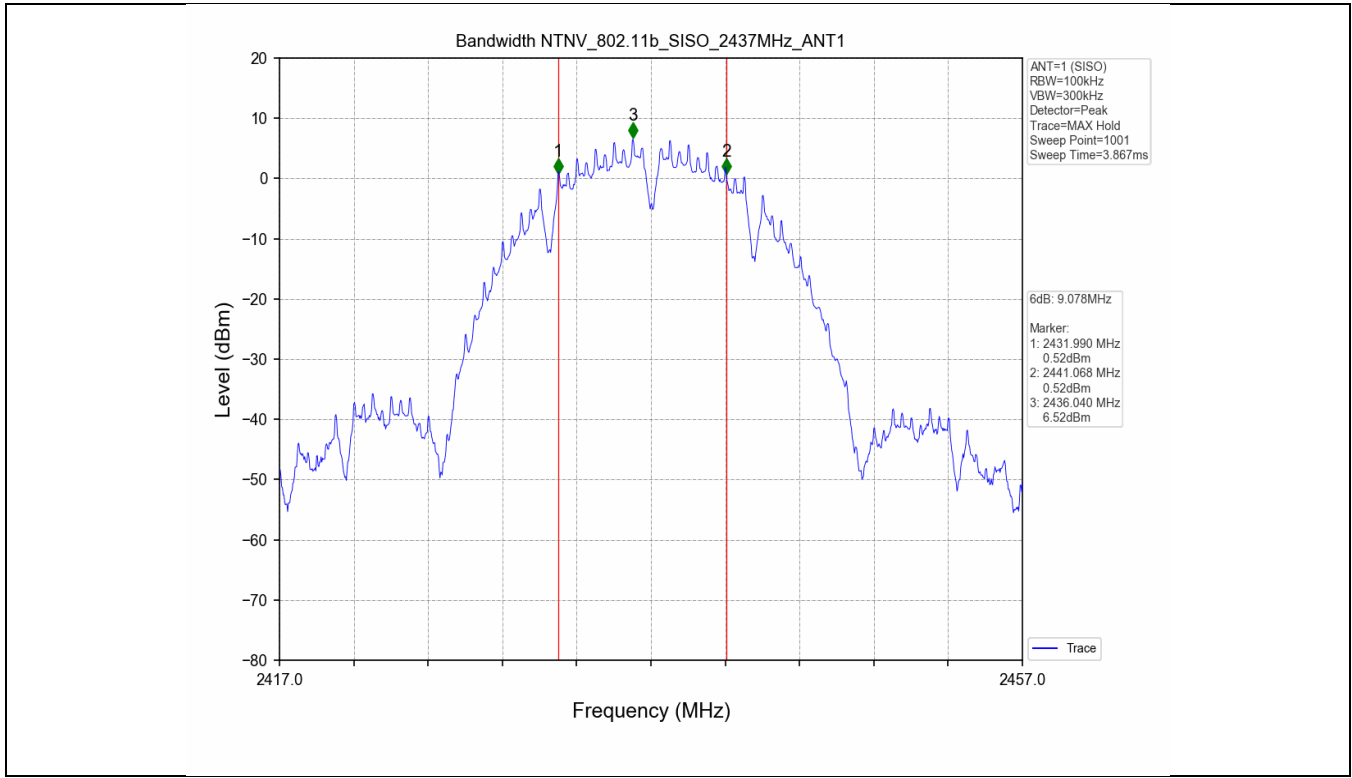

1.2 Test Graph

2. Bandwidth

2.1 Test Result

Test Mode	Frequency (MHz)	TX Type	ANT No.	6dB Bandwidth		Verdict
				Test Result (MHz)	Limits (MHz)	
802.11b	2412	SISO	1	9.105	≥0.5	PASS
			2	8.605	≥0.5	PASS
	2437	SISO	1	9.078	≥0.5	PASS
			2	9.111	≥0.5	PASS
	2462	SISO	1	10.050	≥0.5	PASS
			2	9.542	≥0.5	PASS
802.11g	2412	SISO	1	15.106	≥0.5	PASS
			2	15.628	≥0.5	PASS
	2437	SISO	1	15.143	≥0.5	PASS
			2	15.394	≥0.5	PASS
	2462	SISO	1	15.130	≥0.5	PASS
			2	15.140	≥0.5	PASS
802.11n(HT20)	2412	MIMO	1	15.122	≥0.5	PASS
			2	15.139	≥0.5	PASS
	2437	MIMO	1	15.138	≥0.5	PASS
			2	15.765	≥0.5	PASS
	2462	MIMO	1	15.118	≥0.5	PASS
			2	15.136	≥0.5	PASS

Test Mode	Frequency (MHz)	TX Type	ANT No.	99% Occupied Bandwidth	
				Test Result (MHz)	
802.11b	2412	SISO	1	14.188	Only for Report Use
			2	14.118	Only for Report Use
	2437	SISO	1	14.338	Only for Report Use
			2	14.176	Only for Report Use
	2462	SISO	1	14.277	Only for Report Use
			2	14.103	Only for Report Use
802.11g	2412	SISO	1	16.462	Only for Report Use
			2	16.418	Only for Report Use
	2437	SISO	1	16.450	Only for Report Use
			2	16.447	Only for Report Use
	2462	SISO	1	16.482	Only for Report Use
			2	16.463	Only for Report Use
802.11n(HT20)	2412	MIMO	1	17.513	Only for Report Use
			2	17.654	Only for Report Use
	2437	MIMO	1	17.557	Only for Report Use
			2	17.681	Only for Report Use
	2462	MIMO	1	17.565	Only for Report Use
			2	17.661	Only for Report Use

2.2 Test Graph - 6dB Bandwidth

2.3 Test Graph - 99% Occupied Bandwidth

3. Maximum Conducted Output Power

3.1 Test Result

Test Mode	Frequency (MHz)	Tx Type	Measured Peak Output Power (dBm)			Limits (dBm)	Verdict
			Ant 1	Ant 2	Total		
802.11b	2412	SISO	17.96	17.88	/	30	PASS
	2437	SISO	17.36	17.46	/	30	PASS
	2462	SISO	17.61	17.53	/	30	PASS
802.11g	2412	SISO	17.64	17.99	/	30	PASS
	2437	SISO	17.36	17.79	/	30	PASS
	2462	SISO	17.47	17.64	/	30	PASS
802.11n(HT20)	2412	MIMO	15.47	15.80	18.65	30	PASS
	2437	MIMO	15.22	15.77	18.51	30	PASS
	2462	MIMO	15.32	15.63	18.49	30	PASS