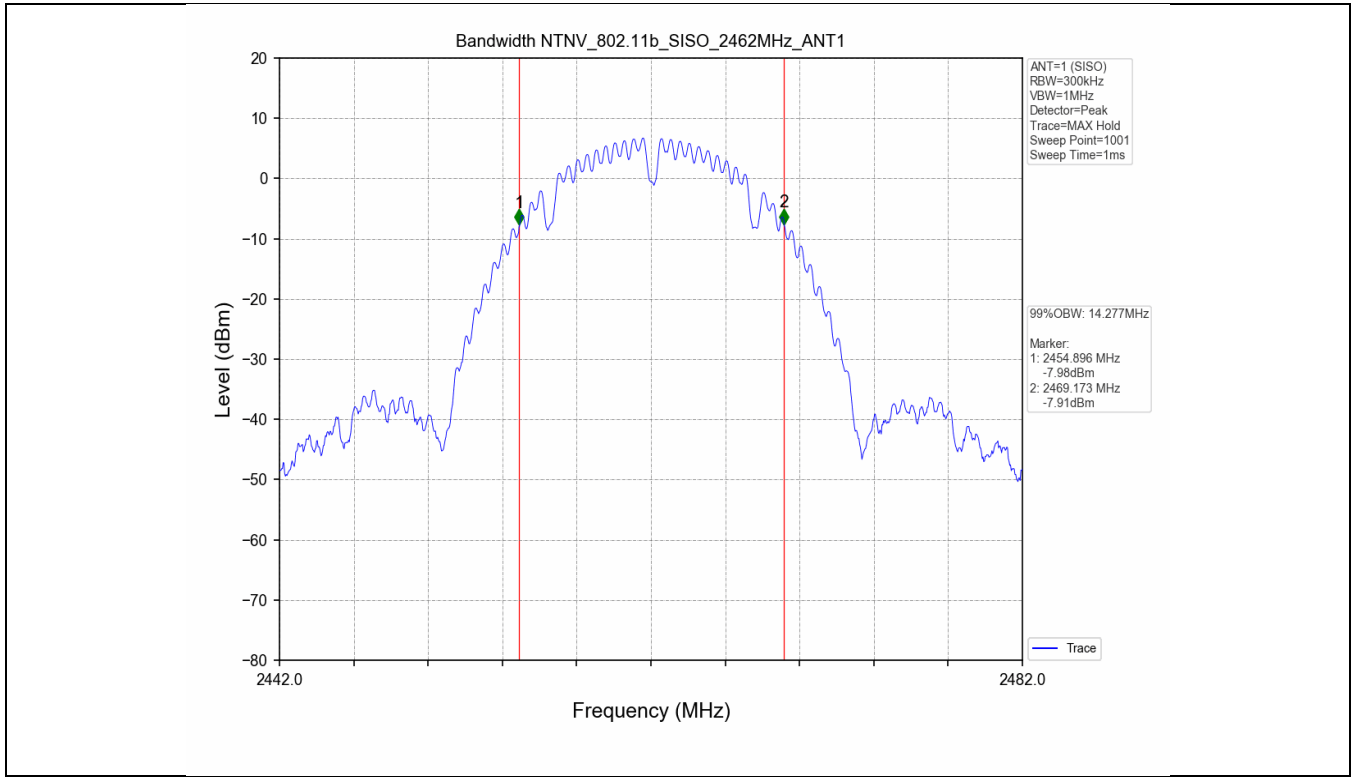

2.2 Test Graph - 6dB Bandwidth

2.3 Test Graph - 99% Occupied Bandwidth

3. Maximum Conducted Output Power

3.1 Test Result

Test Mode	Frequency (MHz)	Tx Type	Measured Peak Output Power (dBm)			Limits (dBm)	Verdict
			Ant 1	Ant 2	Total		
802.11b	2412	SISO	17.96	17.88	/	30	PASS
	2437	SISO	17.36	17.46	/	30	PASS
	2462	SISO	17.61	17.53	/	30	PASS
802.11g	2412	SISO	17.64	17.99	/	30	PASS
	2437	SISO	17.36	17.79	/	30	PASS
	2462	SISO	17.47	17.64	/	30	PASS
802.11n(HT20)	2412	MIMO	15.47	15.80	18.65	30	PASS
	2437	MIMO	15.22	15.77	18.51	30	PASS
	2462	MIMO	15.32	15.63	18.49	30	PASS

3.2 Test Graph