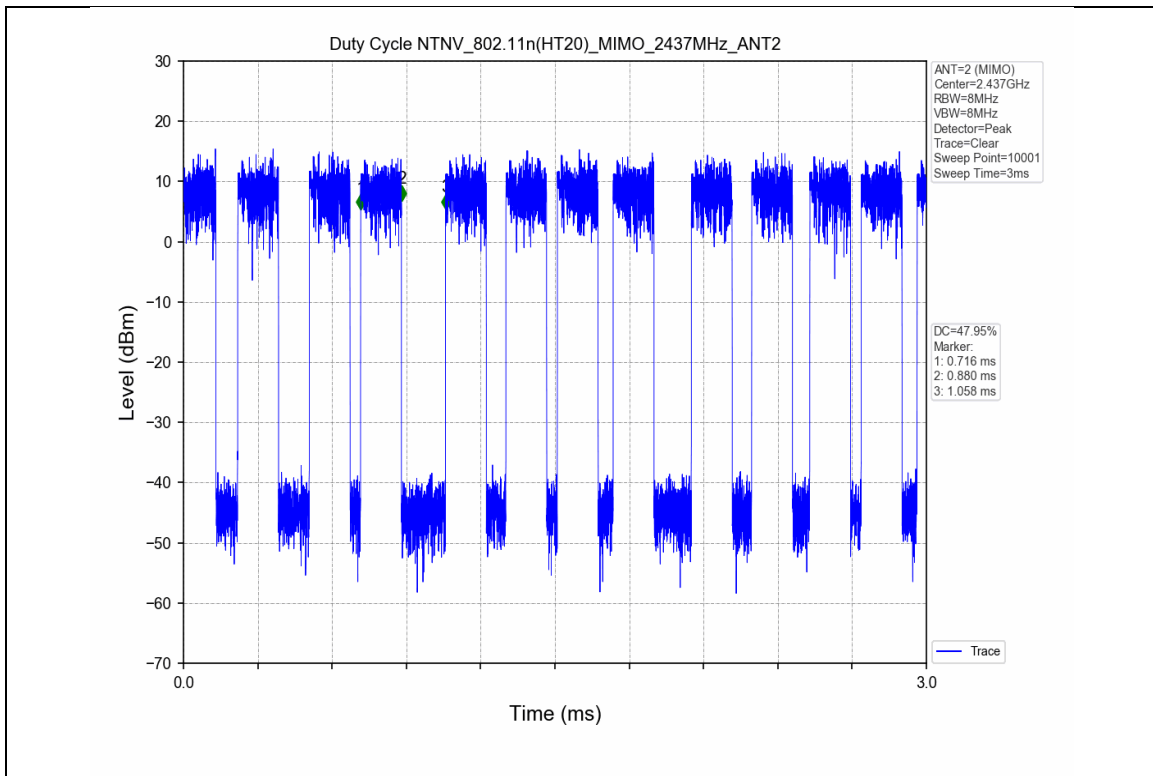

1.2 Test Graph

2. Bandwidth

2.1 Test Result

Test Mode	Frequency (MHz)	TX Type	ANT No.	6dB Bandwidth		Verdict
				Test Result (MHz)	Limits (MHz)	
802.11b	2412	SISO	1	9.105	≥0.5	PASS
			2	8.605	≥0.5	PASS
	2437	SISO	1	9.078	≥0.5	PASS
			2	9.111	≥0.5	PASS
	2462	SISO	1	10.050	≥0.5	PASS
			2	9.542	≥0.5	PASS
802.11g	2412	SISO	1	15.106	≥0.5	PASS
			2	15.628	≥0.5	PASS
	2437	SISO	1	15.143	≥0.5	PASS
			2	15.394	≥0.5	PASS
	2462	SISO	1	15.130	≥0.5	PASS
			2	15.140	≥0.5	PASS
802.11n(HT20)	2412	MIMO	1	15.122	≥0.5	PASS
			2	15.139	≥0.5	PASS
	2437	MIMO	1	15.138	≥0.5	PASS
			2	15.765	≥0.5	PASS
	2462	MIMO	1	15.118	≥0.5	PASS
			2	15.136	≥0.5	PASS

Test Mode	Frequency (MHz)	TX Type	ANT No.	99% Occupied Bandwidth	
				Test Result (MHz)	
802.11b	2412	SISO	1	14.188	Only for Report Use
			2	14.118	Only for Report Use
	2437	SISO	1	14.338	Only for Report Use
			2	14.176	Only for Report Use
	2462	SISO	1	14.277	Only for Report Use
			2	14.103	Only for Report Use
802.11g	2412	SISO	1	16.462	Only for Report Use
			2	16.418	Only for Report Use
	2437	SISO	1	16.450	Only for Report Use
			2	16.447	Only for Report Use
	2462	SISO	1	16.482	Only for Report Use
			2	16.463	Only for Report Use
802.11n(HT20)	2412	MIMO	1	17.513	Only for Report Use
			2	17.654	Only for Report Use
	2437	MIMO	1	17.557	Only for Report Use
			2	17.681	Only for Report Use
	2462	MIMO	1	17.565	Only for Report Use
			2	17.661	Only for Report Use

2.2 Test Graph - 6dB Bandwidth

2.3 Test Graph - 99% Occupied Bandwidth

3. Maximum Conducted Output Power

3.1 Test Result

Test Mode	Frequency (MHz)	Tx Type	Measured Peak Output Power (dBm)			Limits (dBm)	Verdict
			Ant 1	Ant 2	Total		
802.11b	2412	SISO	17.96	17.88	/	30	PASS
	2437	SISO	17.36	17.46	/	30	PASS
	2462	SISO	17.61	17.53	/	30	PASS
802.11g	2412	SISO	17.64	17.99	/	30	PASS
	2437	SISO	17.36	17.79	/	30	PASS
	2462	SISO	17.47	17.64	/	30	PASS
802.11n(HT20)	2412	MIMO	15.47	15.80	18.65	30	PASS
	2437	MIMO	15.22	15.77	18.51	30	PASS
	2462	MIMO	15.32	15.63	18.49	30	PASS

3.2 Test Graph