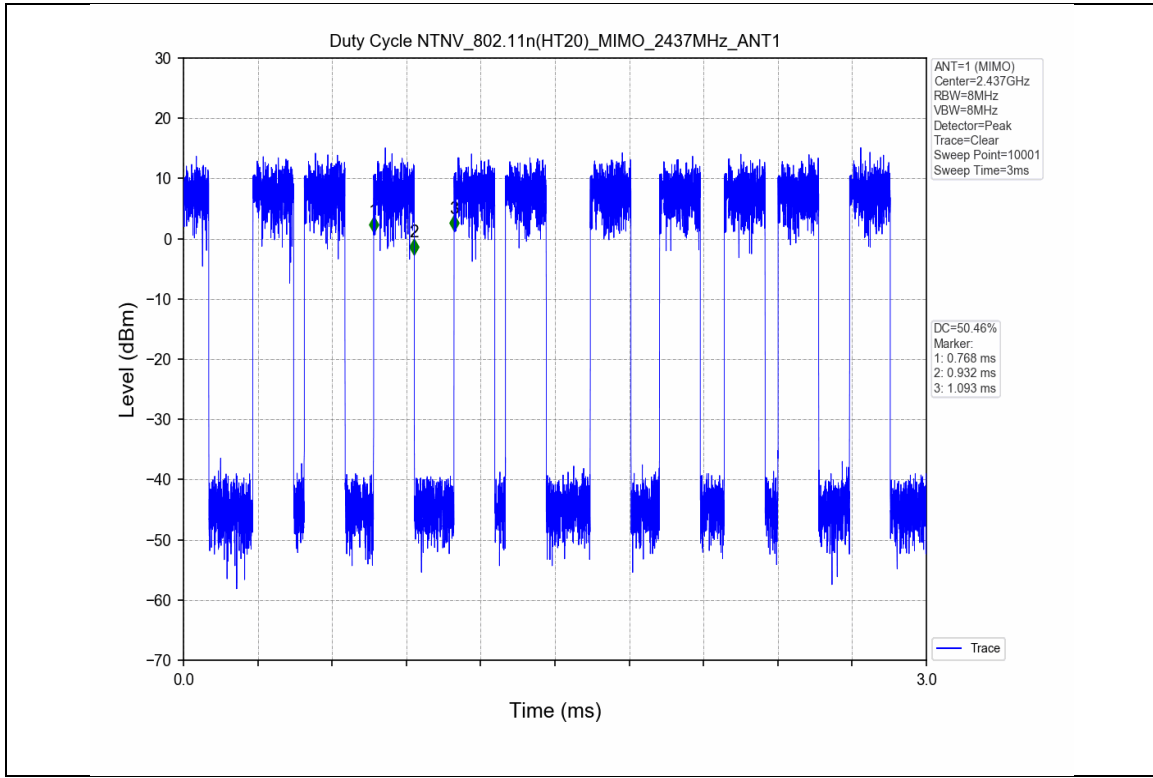

1.2 Test Graph

2. Bandwidth

2.1 Test Result

Test Mode	Frequency (MHz)	TX Type	ANT No.	6dB Bandwidth		Verdict
				Test Result (MHz)	Limits (MHz)	
802.11b	2412	SISO	1	9.105	≥0.5	PASS
			2	8.605	≥0.5	PASS
	2437	SISO	1	9.078	≥0.5	PASS
			2	9.111	≥0.5	PASS
	2462	SISO	1	10.050	≥0.5	PASS
			2	9.542	≥0.5	PASS
802.11g	2412	SISO	1	15.106	≥0.5	PASS
			2	15.628	≥0.5	PASS
	2437	SISO	1	15.143	≥0.5	PASS
			2	15.394	≥0.5	PASS
	2462	SISO	1	15.130	≥0.5	PASS
			2	15.140	≥0.5	PASS
802.11n(HT20)	2412	MIMO	1	15.122	≥0.5	PASS
			2	15.139	≥0.5	PASS
	2437	MIMO	1	15.138	≥0.5	PASS
			2	15.765	≥0.5	PASS
	2462	MIMO	1	15.118	≥0.5	PASS
			2	15.136	≥0.5	PASS

Test Mode	Frequency (MHz)	TX Type	ANT No.	99% Occupied Bandwidth	
				Test Result (MHz)	
802.11b	2412	SISO	1	14.188	Only for Report Use
			2	14.118	Only for Report Use
	2437	SISO	1	14.338	Only for Report Use
			2	14.176	Only for Report Use
	2462	SISO	1	14.277	Only for Report Use
			2	14.103	Only for Report Use
802.11g	2412	SISO	1	16.462	Only for Report Use
			2	16.418	Only for Report Use
	2437	SISO	1	16.450	Only for Report Use
			2	16.447	Only for Report Use
	2462	SISO	1	16.482	Only for Report Use
			2	16.463	Only for Report Use
802.11n(HT20)	2412	MIMO	1	17.513	Only for Report Use
			2	17.654	Only for Report Use
	2437	MIMO	1	17.557	Only for Report Use
			2	17.681	Only for Report Use
	2462	MIMO	1	17.565	Only for Report Use
			2	17.661	Only for Report Use

2.2 Test Graph - 6dB Bandwidth

2.3 Test Graph - 99% Occupied Bandwidth

3. Maximum Conducted Output Power

3.1 Test Result

Test Mode	Frequency (MHz)	Tx Type	Measured Peak Output Power (dBm)			Limits (dBm)	Verdict
			Ant 1	Ant 2	Total		
802.11b	2412	SISO	17.96	17.88	/	30	PASS
	2437	SISO	17.36	17.46	/	30	PASS
	2462	SISO	17.61	17.53	/	30	PASS
802.11g	2412	SISO	17.64	17.99	/	30	PASS
	2437	SISO	17.36	17.79	/	30	PASS
	2462	SISO	17.47	17.64	/	30	PASS
802.11n(HT20)	2412	MIMO	15.47	15.80	18.65	30	PASS
	2437	MIMO	15.22	15.77	18.51	30	PASS
	2462	MIMO	15.32	15.63	18.49	30	PASS

3.2 Test Graph