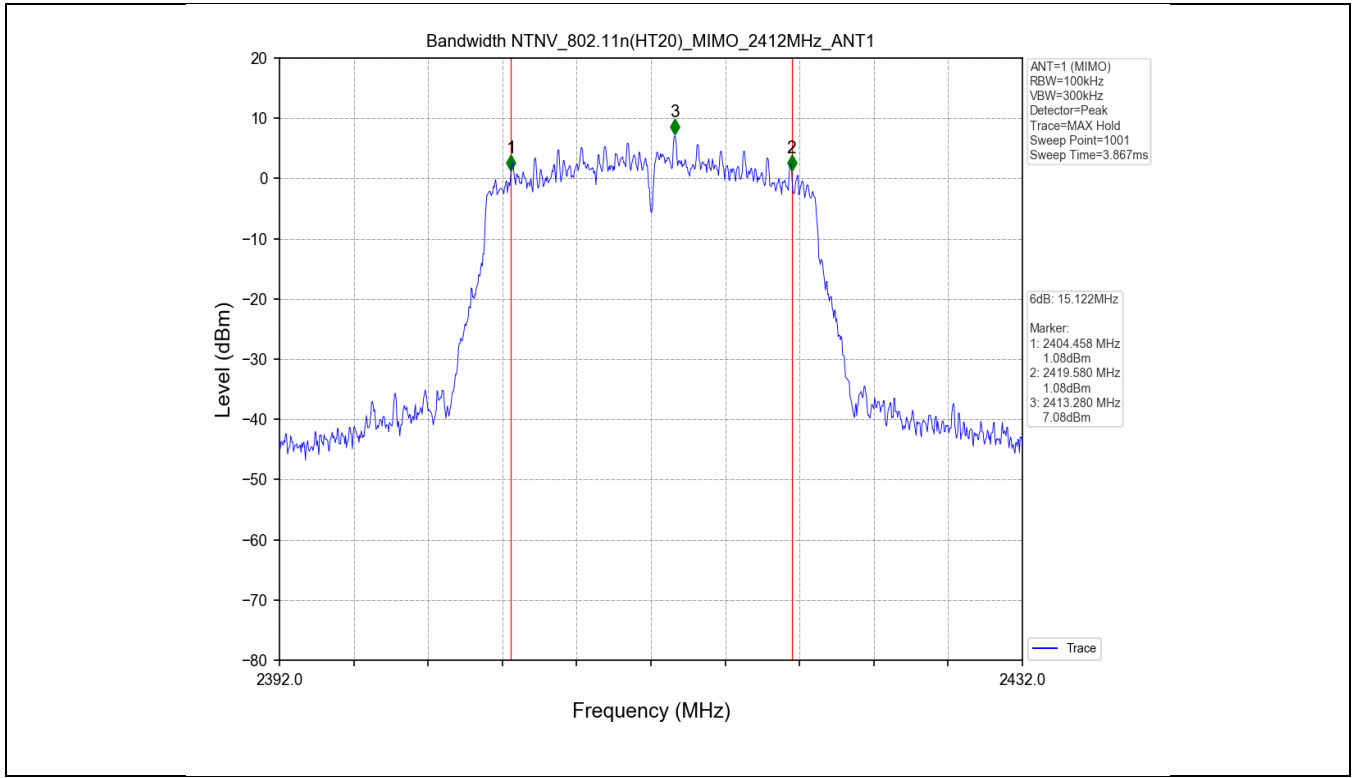

2.2 Test Graph - 6dB Bandwidth

2.3 Test Graph - 99% Occupied Bandwidth

3. Maximum Conducted Output Power

3.1 Test Result

Test Mode	Frequency (MHz)	Tx Type	Measured Peak Output Power (dBm)			Limits (dBm)	Verdict
			Ant 1	Ant 2	Total		
802.11b	2412	SISO	17.96	17.88	/	30	PASS
	2437	SISO	17.36	17.46	/	30	PASS
	2462	SISO	17.61	17.53	/	30	PASS
802.11g	2412	SISO	17.64	17.99	/	30	PASS
	2437	SISO	17.36	17.79	/	30	PASS
	2462	SISO	17.47	17.64	/	30	PASS
802.11n(HT20)	2412	MIMO	15.47	15.80	18.65	30	PASS
	2437	MIMO	15.22	15.77	18.51	30	PASS
	2462	MIMO	15.32	15.63	18.49	30	PASS

3.2 Test Graph