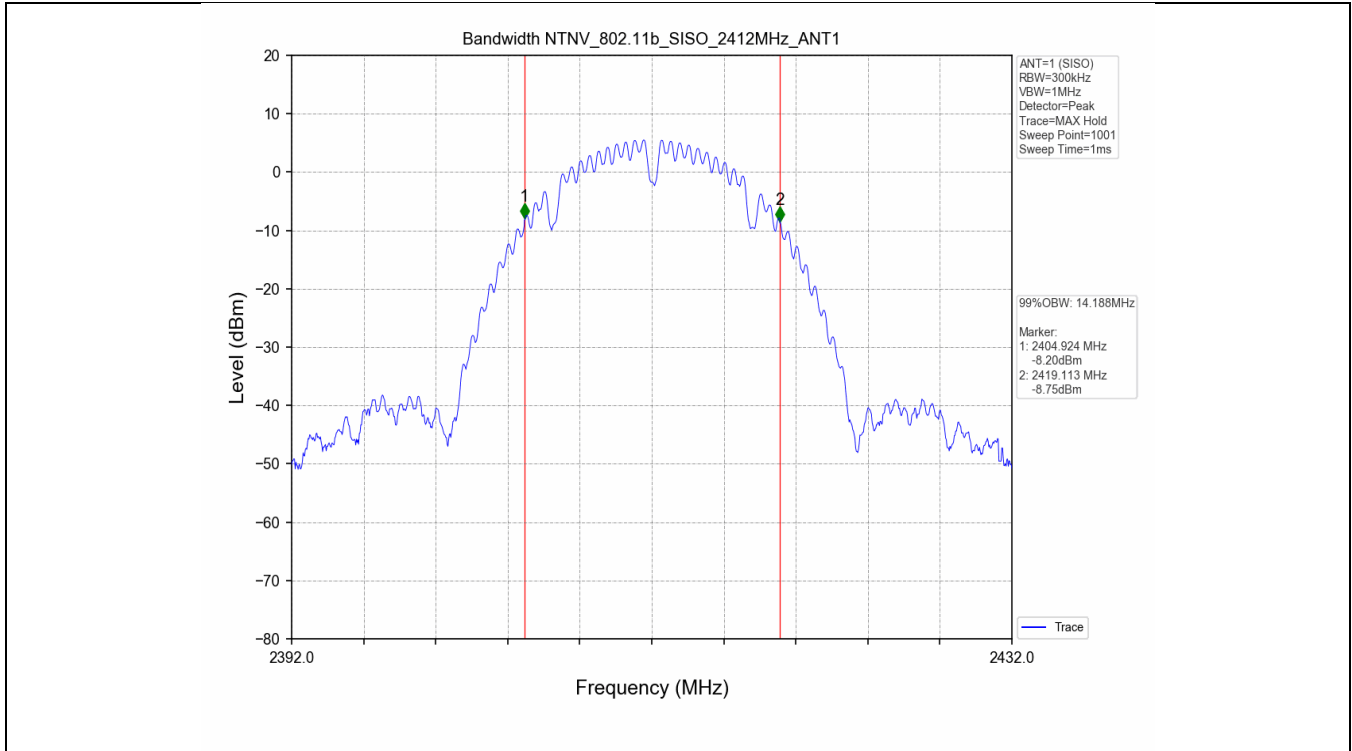

2.2 Test Graph - 6dB Bandwidth

2.3 Test Graph - 99% Occupied Bandwidth

3. Maximum Conducted Output Power

3.1 Test Result

Test Mode	Frequency (MHz)	Tx Type	Measured Peak Output Power (dBm)			Limits (dBm)	Verdict
			Ant 1	Ant 2	Total		
802.11b	2412	SISO	17.96	17.88	/	30	PASS
	2437	SISO	17.36	17.46	/	30	PASS
	2462	SISO	17.61	17.53	/	30	PASS
802.11g	2412	SISO	17.64	17.99	/	30	PASS
	2437	SISO	17.36	17.79	/	30	PASS
	2462	SISO	17.47	17.64	/	30	PASS
802.11n(HT20)	2412	MIMO	15.47	15.80	18.65	30	PASS
	2437	MIMO	15.22	15.77	18.51	30	PASS
	2462	MIMO	15.32	15.63	18.49	30	PASS

3.2 Test Graph