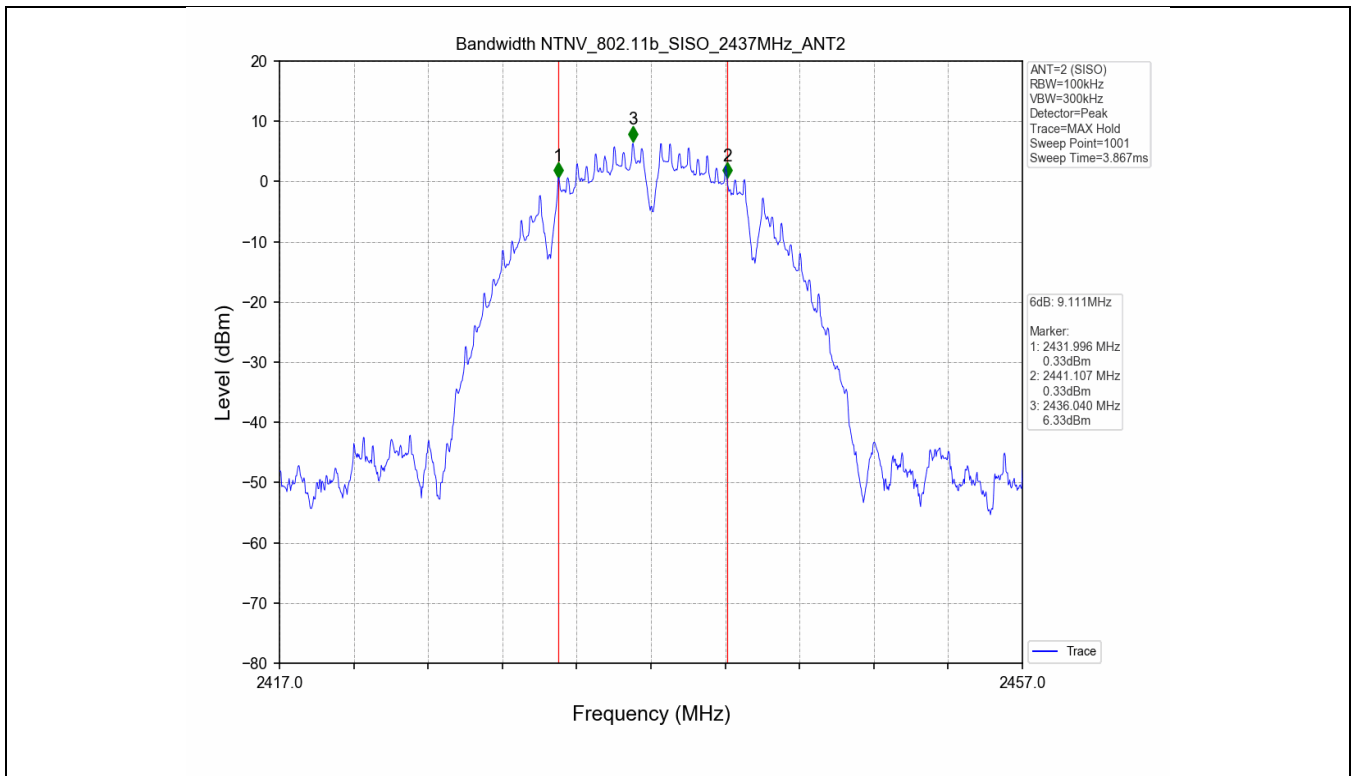

1.2 Test Graph

2. Bandwidth

2.1 Test Result

Test Mode	Frequency (MHz)	TX Type	ANT No.	6dB Bandwidth		Verdict
				Test Result (MHz)	Limits (MHz)	
802.11b	2412	SISO	1	9.105	≥0.5	PASS
			2	8.605	≥0.5	PASS
	2437	SISO	1	9.078	≥0.5	PASS
			2	9.111	≥0.5	PASS
	2462	SISO	1	10.050	≥0.5	PASS
			2	9.542	≥0.5	PASS
802.11g	2412	SISO	1	15.106	≥0.5	PASS
			2	15.628	≥0.5	PASS
	2437	SISO	1	15.143	≥0.5	PASS
			2	15.394	≥0.5	PASS
	2462	SISO	1	15.130	≥0.5	PASS
			2	15.140	≥0.5	PASS
802.11n(HT20)	2412	MIMO	1	15.122	≥0.5	PASS
			2	15.139	≥0.5	PASS
	2437	MIMO	1	15.138	≥0.5	PASS
			2	15.765	≥0.5	PASS
	2462	MIMO	1	15.118	≥0.5	PASS
			2	15.136	≥0.5	PASS

Test Mode	Frequency (MHz)	TX Type	ANT No.	99% Occupied Bandwidth	
				Test Result (MHz)	
802.11b	2412	SISO	1	14.188	Only for Report Use
			2	14.118	Only for Report Use
	2437	SISO	1	14.338	Only for Report Use
			2	14.176	Only for Report Use
	2462	SISO	1	14.277	Only for Report Use
			2	14.103	Only for Report Use
802.11g	2412	SISO	1	16.462	Only for Report Use
			2	16.418	Only for Report Use
	2437	SISO	1	16.450	Only for Report Use
			2	16.447	Only for Report Use
	2462	SISO	1	16.482	Only for Report Use
			2	16.463	Only for Report Use
802.11n(HT20)	2412	MIMO	1	17.513	Only for Report Use
			2	17.654	Only for Report Use
	2437	MIMO	1	17.557	Only for Report Use
			2	17.681	Only for Report Use
	2462	MIMO	1	17.565	Only for Report Use
			2	17.661	Only for Report Use

2.2 Test Graph - 6dB Bandwidth

2.3 Test Graph - 99% Occupied Bandwidth

3. Maximum Conducted Output Power

3.1 Test Result

Test Mode	Frequency (MHz)	Tx Type	Measured Peak Output Power (dBm)			Limits (dBm)	Verdict
			Ant 1	Ant 2	Total		
802.11b	2412	SISO	17.96	17.88	/	30	PASS
	2437	SISO	17.36	17.46	/	30	PASS
	2462	SISO	17.61	17.53	/	30	PASS
802.11g	2412	SISO	17.64	17.99	/	30	PASS
	2437	SISO	17.36	17.79	/	30	PASS
	2462	SISO	17.47	17.64	/	30	PASS
802.11n(HT20)	2412	MIMO	15.47	15.80	18.65	30	PASS
	2437	MIMO	15.22	15.77	18.51	30	PASS
	2462	MIMO	15.32	15.63	18.49	30	PASS