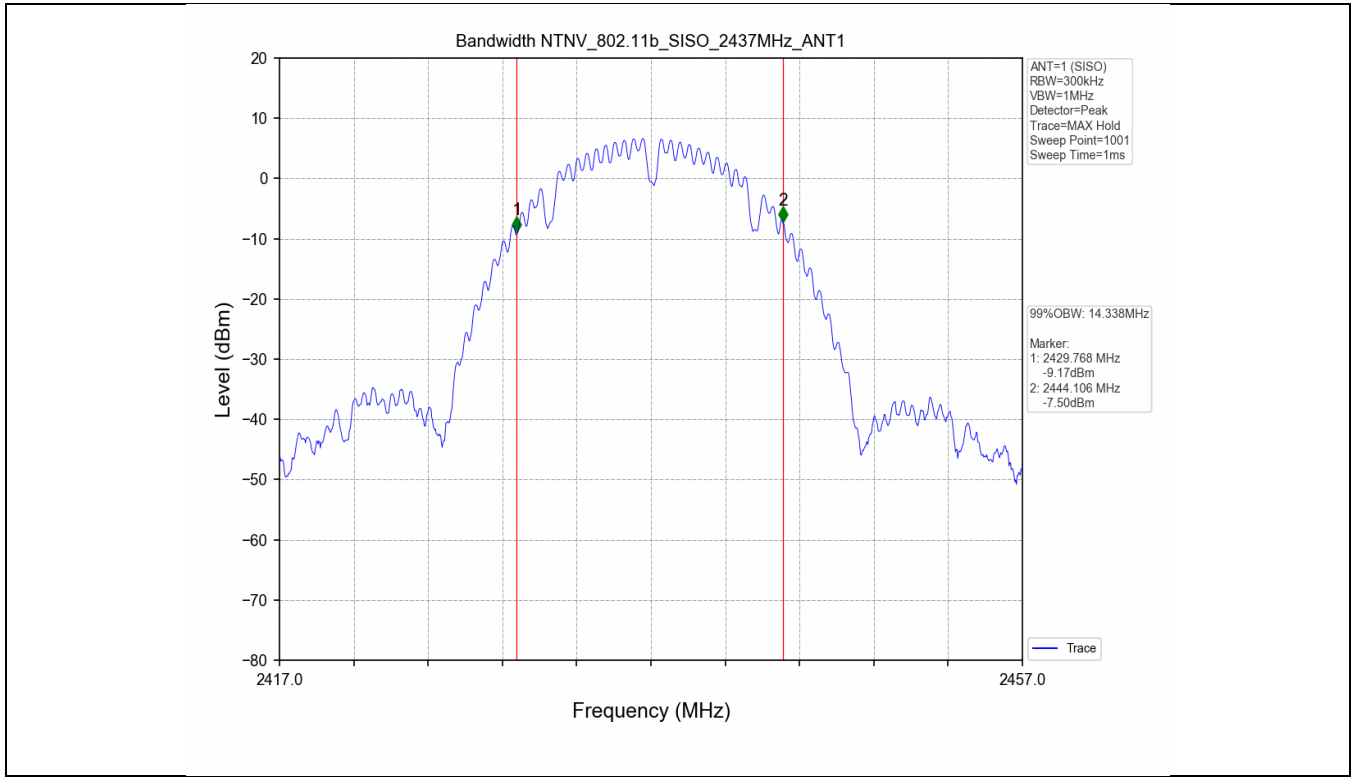

2.2 Test Graph - 6dB Bandwidth

2.3 Test Graph - 99% Occupied Bandwidth

3. Maximum Conducted Output Power

3.1 Test Result

Test Mode	Frequency (MHz)	Tx Type	Measured Peak Output Power (dBm)			Limits (dBm)	Verdict
			Ant 1	Ant 2	Total		
802.11b	2412	SISO	17.96	17.88	/	30	PASS
	2437	SISO	17.36	17.46	/	30	PASS
	2462	SISO	17.61	17.53	/	30	PASS
802.11g	2412	SISO	17.64	17.99	/	30	PASS
	2437	SISO	17.36	17.79	/	30	PASS
	2462	SISO	17.47	17.64	/	30	PASS
802.11n(HT20)	2412	MIMO	15.47	15.80	18.65	30	PASS
	2437	MIMO	15.22	15.77	18.51	30	PASS
	2462	MIMO	15.32	15.63	18.49	30	PASS

3.2 Test Graph