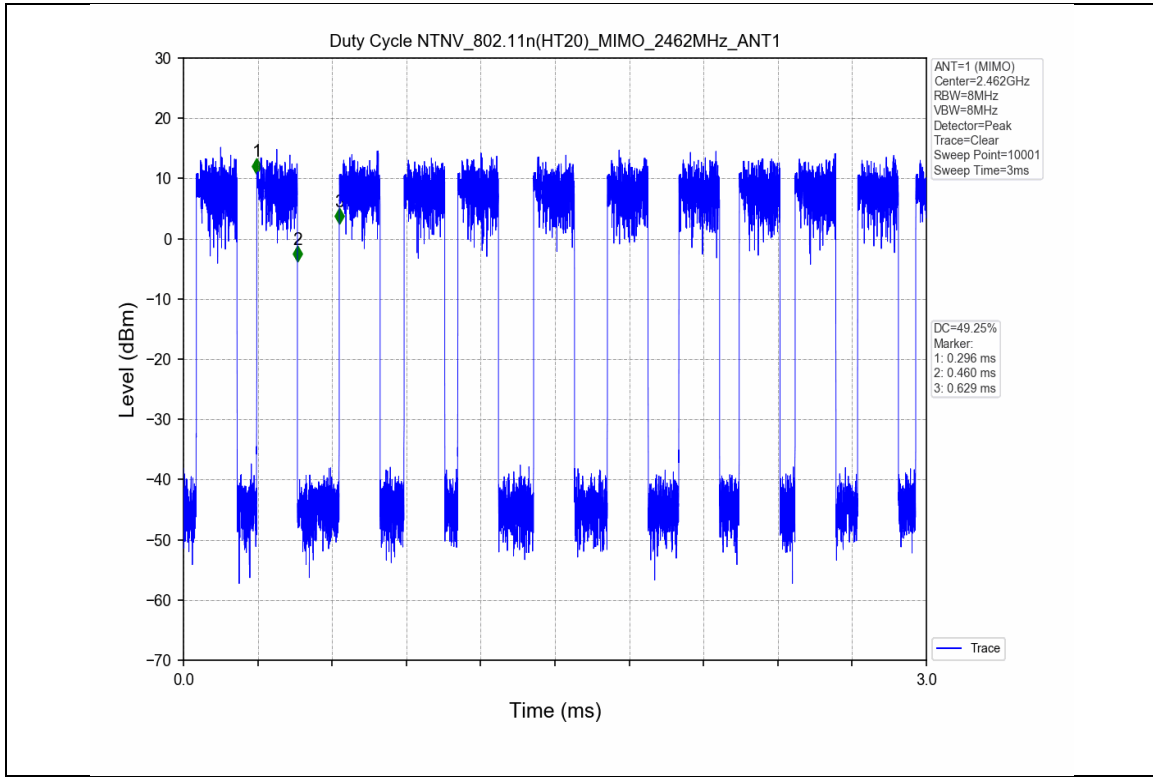

1.2 Test Graph

2. Bandwidth

2.1 Test Result

Test Mode	Frequency (MHz)	TX Type	ANT No.	6dB Bandwidth		Verdict
				Test Result (MHz)	Limits (MHz)	
802.11b	2412	SISO	1	9.105	≥0.5	PASS
			2	8.605	≥0.5	PASS
	2437	SISO	1	9.078	≥0.5	PASS
			2	9.111	≥0.5	PASS
	2462	SISO	1	10.050	≥0.5	PASS
			2	9.542	≥0.5	PASS
802.11g	2412	SISO	1	15.106	≥0.5	PASS
			2	15.628	≥0.5	PASS
	2437	SISO	1	15.143	≥0.5	PASS
			2	15.394	≥0.5	PASS
	2462	SISO	1	15.130	≥0.5	PASS
			2	15.140	≥0.5	PASS
802.11n(HT20)	2412	MIMO	1	15.122	≥0.5	PASS
			2	15.139	≥0.5	PASS
	2437	MIMO	1	15.138	≥0.5	PASS
			2	15.765	≥0.5	PASS
	2462	MIMO	1	15.118	≥0.5	PASS
			2	15.136	≥0.5	PASS

Test Mode	Frequency (MHz)	TX Type	ANT No.	99% Occupied Bandwidth	
				Test Result (MHz)	
802.11b	2412	SISO	1	14.188	Only for Report Use
			2	14.118	Only for Report Use
	2437	SISO	1	14.338	Only for Report Use
			2	14.176	Only for Report Use
	2462	SISO	1	14.277	Only for Report Use
			2	14.103	Only for Report Use
802.11g	2412	SISO	1	16.462	Only for Report Use
			2	16.418	Only for Report Use
	2437	SISO	1	16.450	Only for Report Use
			2	16.447	Only for Report Use
	2462	SISO	1	16.482	Only for Report Use
			2	16.463	Only for Report Use
802.11n(HT20)	2412	MIMO	1	17.513	Only for Report Use
			2	17.654	Only for Report Use
	2437	MIMO	1	17.557	Only for Report Use
			2	17.681	Only for Report Use
	2462	MIMO	1	17.565	Only for Report Use
			2	17.661	Only for Report Use

2.2 Test Graph - 6dB Bandwidth

2.3 Test Graph - 99% Occupied Bandwidth

3. Maximum Conducted Output Power

3.1 Test Result

Test Mode	Frequency (MHz)	Tx Type	Measured Peak Output Power (dBm)			Limits (dBm)	Verdict
			Ant 1	Ant 2	Total		
802.11b	2412	SISO	17.96	17.88	/	30	PASS
	2437	SISO	17.36	17.46	/	30	PASS
	2462	SISO	17.61	17.53	/	30	PASS
802.11g	2412	SISO	17.64	17.99	/	30	PASS
	2437	SISO	17.36	17.79	/	30	PASS
	2462	SISO	17.47	17.64	/	30	PASS
802.11n(HT20)	2412	MIMO	15.47	15.80	18.65	30	PASS
	2437	MIMO	15.22	15.77	18.51	30	PASS
	2462	MIMO	15.32	15.63	18.49	30	PASS

3.2 Test Graph