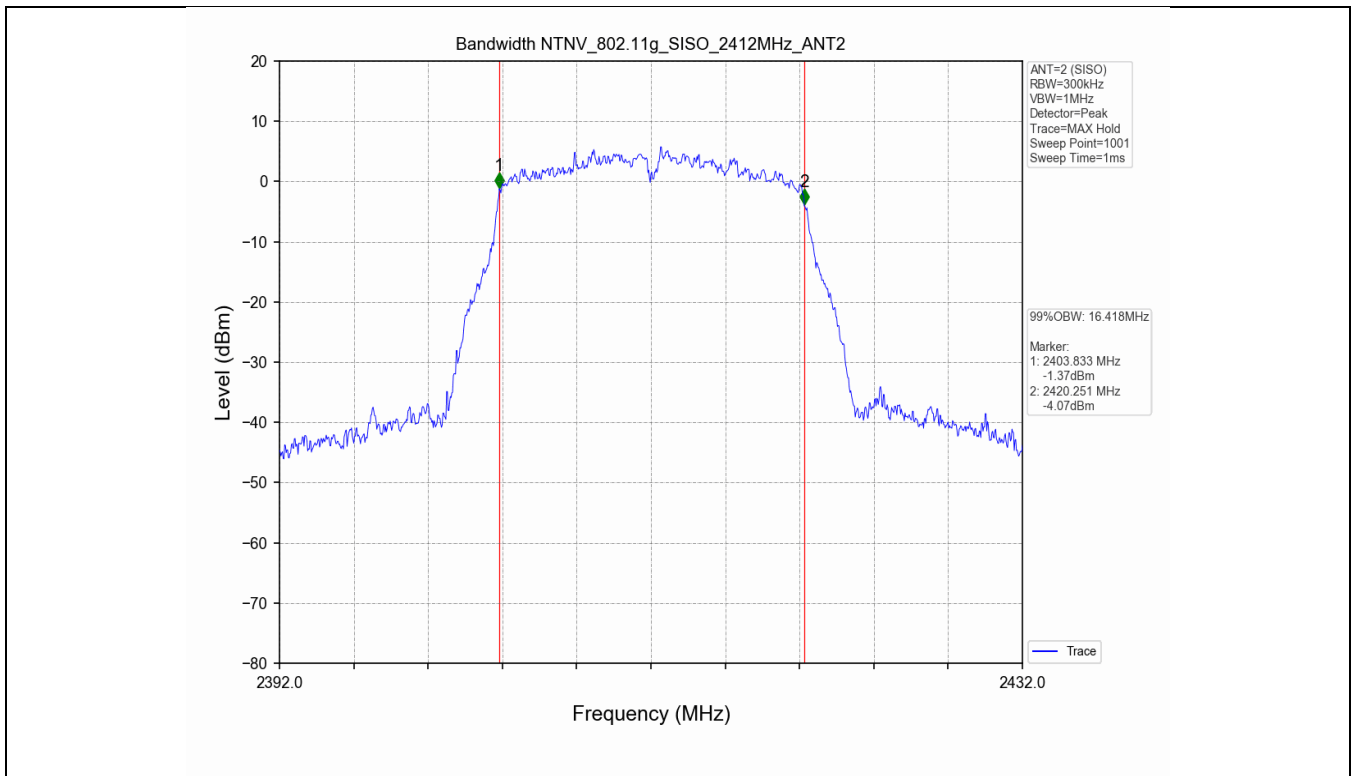

2.2 Test Graph - 6dB Bandwidth

2.3 Test Graph - 99% Occupied Bandwidth

3. Maximum Conducted Output Power

3.1 Test Result

Test Mode	Frequency (MHz)	Tx Type	Measured Peak Output Power (dBm)			Limits (dBm)	Verdict
			Ant 1	Ant 2	Total		
802.11b	2412	SISO	17.96	17.88	/	30	PASS
	2437	SISO	17.36	17.46	/	30	PASS
	2462	SISO	17.61	17.53	/	30	PASS
802.11g	2412	SISO	17.64	17.99	/	30	PASS
	2437	SISO	17.36	17.79	/	30	PASS
	2462	SISO	17.47	17.64	/	30	PASS
802.11n(HT20)	2412	MIMO	15.47	15.80	18.65	30	PASS
	2437	MIMO	15.22	15.77	18.51	30	PASS
	2462	MIMO	15.32	15.63	18.49	30	PASS

3.2 Test Graph