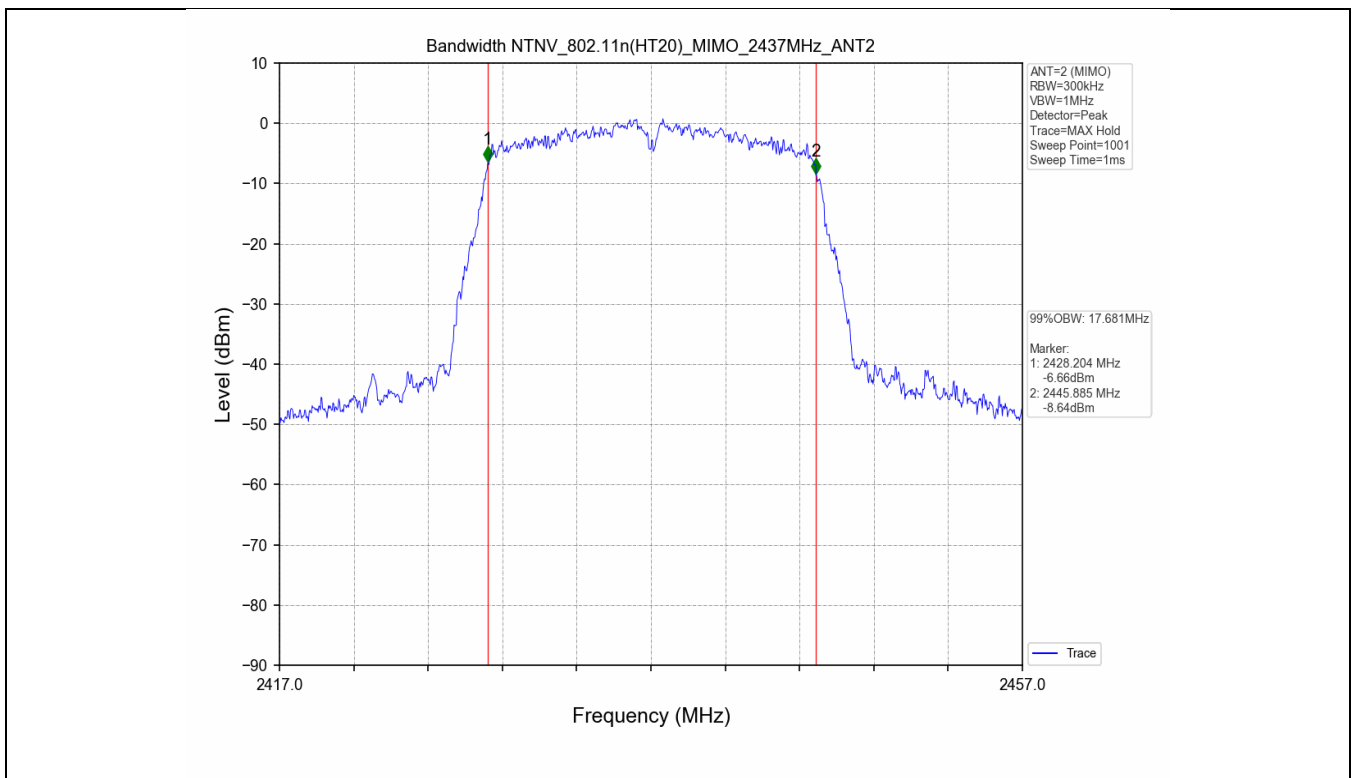

2.2 Test Graph - 6dB Bandwidth

2.3 Test Graph - 99% Occupied Bandwidth

3. Maximum Conducted Output Power

3.1 Test Result

Test Mode	Frequency (MHz)	Tx Type	Measured Peak Output Power (dBm)			Limits (dBm)	Verdict
			Ant 1	Ant 2	Total		
802.11b	2412	SISO	17.96	17.88	/	30	PASS
	2437	SISO	17.36	17.46	/	30	PASS
	2462	SISO	17.61	17.53	/	30	PASS
802.11g	2412	SISO	17.64	17.99	/	30	PASS
	2437	SISO	17.36	17.79	/	30	PASS
	2462	SISO	17.47	17.64	/	30	PASS
802.11n(HT20)	2412	MIMO	15.47	15.80	18.65	30	PASS
	2437	MIMO	15.22	15.77	18.51	30	PASS
	2462	MIMO	15.32	15.63	18.49	30	PASS

3.2 Test Graph