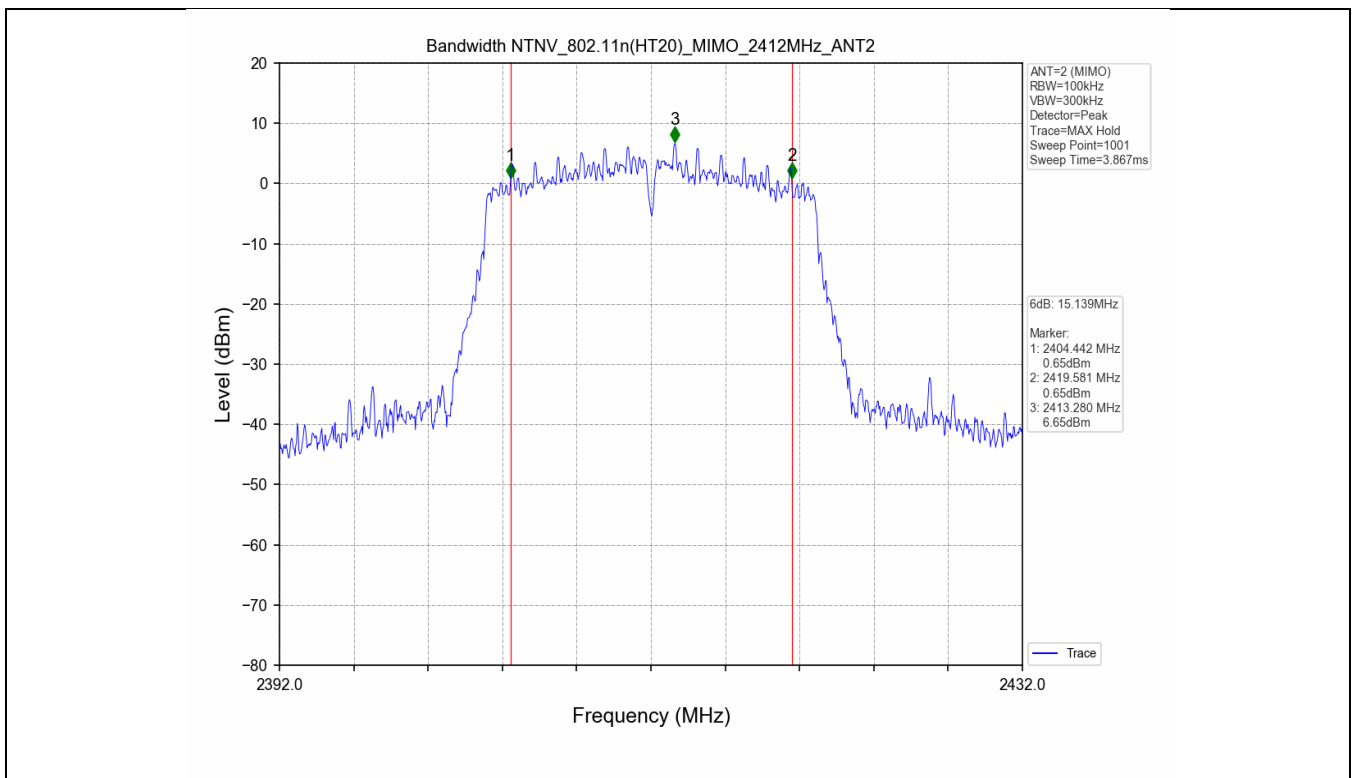

2.2 Test Graph - 6dB Bandwidth

2.3 Test Graph - 99% Occupied Bandwidth

3. Maximum Conducted Output Power

3.1 Test Result

Test Mode	Frequency (MHz)	Tx Type	Measured Peak Output Power (dBm)			Limits (dBm)	Verdict
			Ant 1	Ant 2	Total		
802.11b	2412	SISO	17.96	17.88	/	30	PASS
	2437	SISO	17.36	17.46	/	30	PASS
	2462	SISO	17.61	17.53	/	30	PASS
802.11g	2412	SISO	17.64	17.99	/	30	PASS
	2437	SISO	17.36	17.79	/	30	PASS
	2462	SISO	17.47	17.64	/	30	PASS
802.11n(HT20)	2412	MIMO	15.47	15.80	18.65	30	PASS
	2437	MIMO	15.22	15.77	18.51	30	PASS
	2462	MIMO	15.32	15.63	18.49	30	PASS

3.2 Test Graph