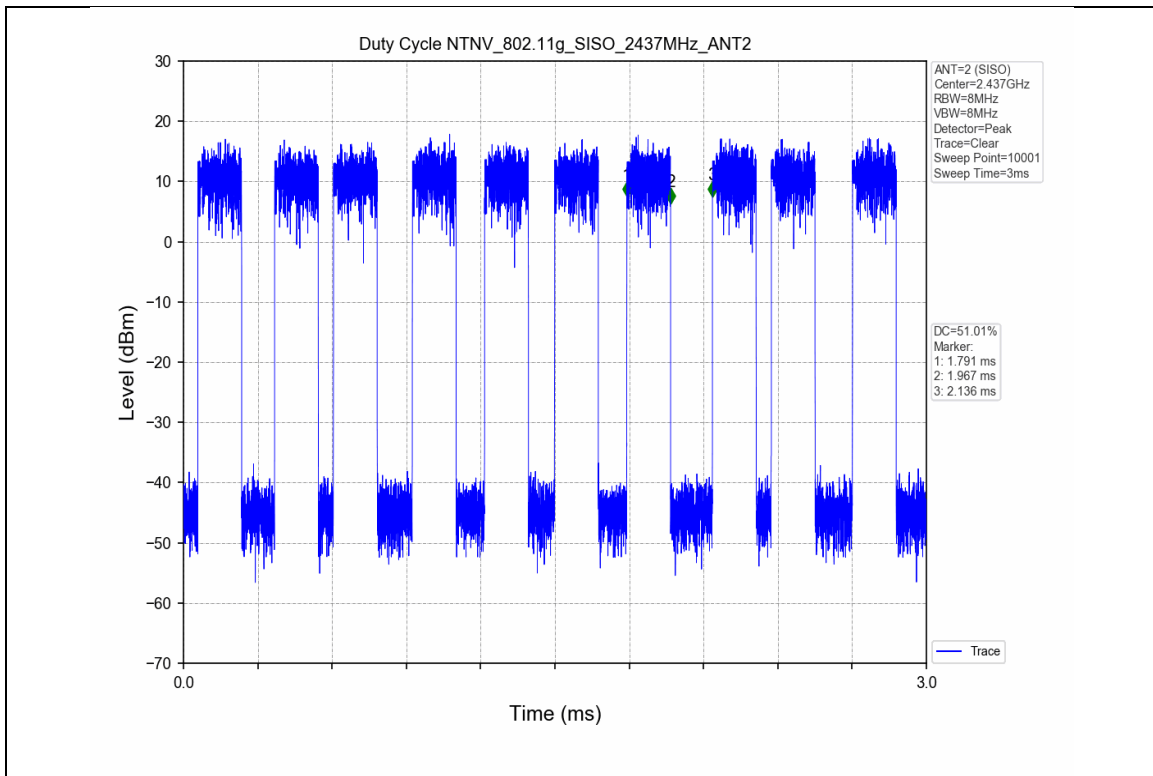

Appendix A for SHEM210200119601

1. Duty Cycle

1.1 Test Result

Test Mode	Channel Frequency(MHz)	TX Type	ANT No.	T_on (ms)	Period (ms)	Duty Cycle (%)	Duty Cycle Correction Factor (dB)
802.11b	2412	SISO	1	8.410	8.540	98.48	0.07
			2	8.410	8.560	98.25	0.08
	2437	SISO	1	8.410	8.590	97.90	0.09
			2	8.420	8.590	98.02	0.09
	2462	SISO	1	8.410	8.570	98.13	0.08
			2	8.410	8.580	98.02	0.09
802.11g	2412	SISO	1	0.176	0.355	49.58	3.05
			2	0.176	0.346	50.87	2.94
	2437	SISO	1	0.176	0.327	53.82	2.69
			2	0.176	0.345	51.01	2.92
	2462	SISO	1	0.175	0.345	50.72	2.95
			2	0.176	0.336	52.38	2.81
802.11n(HT20)	2412	MIMO	1	0.164	0.334	49.10	3.09
			2	0.164	0.298	55.03	2.59
	2437	MIMO	1	0.164	0.325	50.46	2.97
			2	0.164	0.342	47.95	3.19
	2462	MIMO	1	0.164	0.333	49.25	3.08
			2	0.164	0.333	49.25	3.08

1.2 Test Graph

2. Bandwidth

2.1 Test Result

Test Mode	Frequency (MHz)	TX Type	ANT No.	6dB Bandwidth		Verdict
				Test Result (MHz)	Limits (MHz)	
802.11b	2412	SISO	1	9.105	≥0.5	PASS
			2	8.605	≥0.5	PASS
	2437	SISO	1	9.078	≥0.5	PASS
			2	9.111	≥0.5	PASS
	2462	SISO	1	10.050	≥0.5	PASS
			2	9.542	≥0.5	PASS
802.11g	2412	SISO	1	15.106	≥0.5	PASS
			2	15.628	≥0.5	PASS
	2437	SISO	1	15.143	≥0.5	PASS
			2	15.394	≥0.5	PASS
	2462	SISO	1	15.130	≥0.5	PASS
			2	15.140	≥0.5	PASS
802.11n(HT20)	2412	MIMO	1	15.122	≥0.5	PASS
			2	15.139	≥0.5	PASS
	2437	MIMO	1	15.138	≥0.5	PASS
			2	15.765	≥0.5	PASS
	2462	MIMO	1	15.118	≥0.5	PASS
			2	15.136	≥0.5	PASS

2.2 Test Graph - 6dB Bandwidth

2.3 Test Graph - 99% Occupied Bandwidth

3. Maximum Conducted Output Power

3.1 Test Result

Test Mode	Frequency (MHz)	Tx Type	Measured Peak Output Power (dBm)			Limits (dBm)	Verdict
			Ant 1	Ant 2	Total		
802.11b	2412	SISO	17.96	17.88	/	30	PASS
	2437	SISO	17.36	17.46	/	30	PASS
	2462	SISO	17.61	17.53	/	30	PASS
802.11g	2412	SISO	17.64	17.99	/	30	PASS
	2437	SISO	17.36	17.79	/	30	PASS
	2462	SISO	17.47	17.64	/	30	PASS
802.11n(HT20)	2412	MIMO	15.47	15.80	18.65	30	PASS
	2437	MIMO	15.22	15.77	18.51	30	PASS
	2462	MIMO	15.32	15.63	18.49	30	PASS