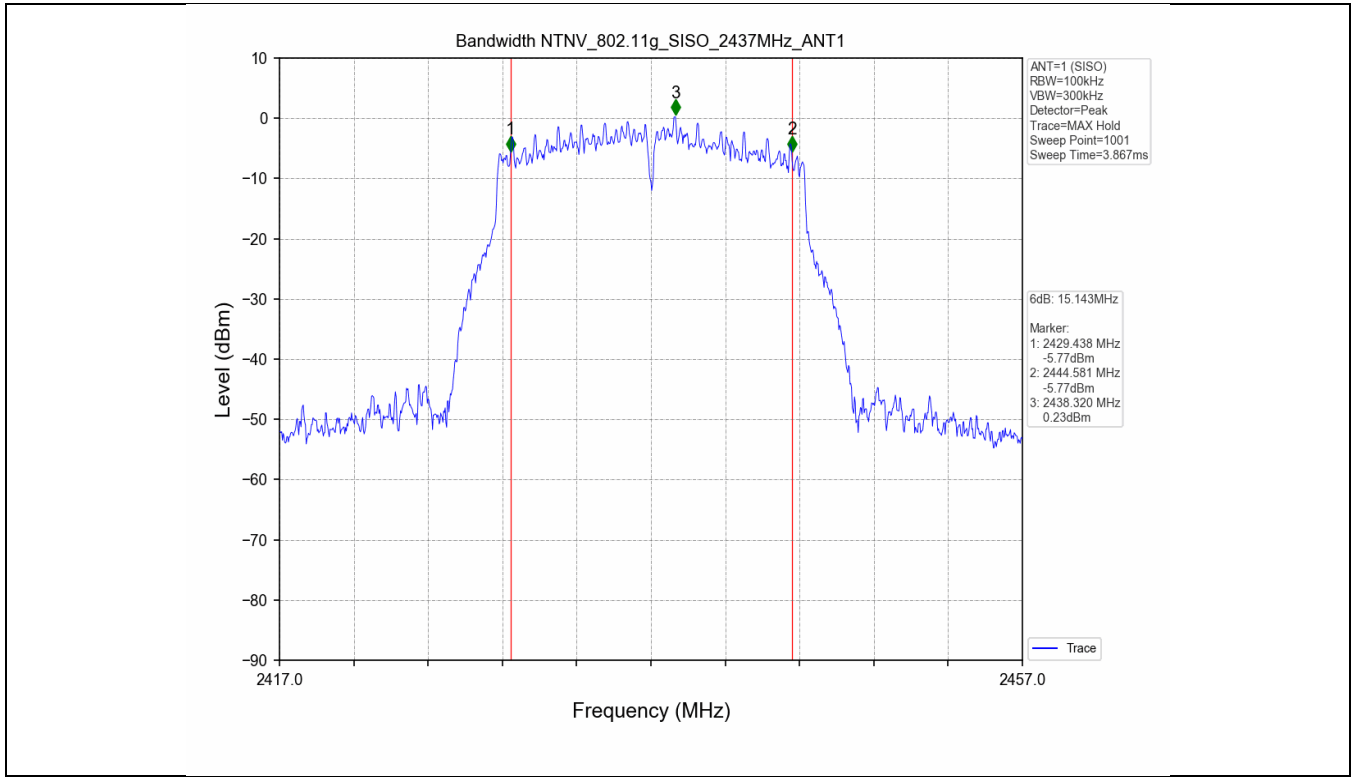

Test Mode	Frequency (MHz)	TX Type	ANT No.	99% Occupied Bandwidth	
				Test Result (MHz)	
802.11b	2412	SISO	1	14.188	Only for Report Use
			2	14.118	Only for Report Use
	2437	SISO	1	14.338	Only for Report Use
			2	14.176	Only for Report Use
	2462	SISO	1	14.277	Only for Report Use
			2	14.103	Only for Report Use
802.11g	2412	SISO	1	16.462	Only for Report Use
			2	16.418	Only for Report Use
	2437	SISO	1	16.450	Only for Report Use
			2	16.447	Only for Report Use
	2462	SISO	1	16.482	Only for Report Use
			2	16.463	Only for Report Use
802.11n(HT20)	2412	MIMO	1	17.513	Only for Report Use
			2	17.654	Only for Report Use
	2437	MIMO	1	17.557	Only for Report Use
			2	17.681	Only for Report Use
	2462	MIMO	1	17.565	Only for Report Use
			2	17.661	Only for Report Use

2.2 Test Graph - 6dB Bandwidth

2.3 Test Graph - 99% Occupied Bandwidth

3. Maximum Conducted Output Power

3.1 Test Result

Test Mode	Frequency (MHz)	Tx Type	Measured Peak Output Power (dBm)			Limits (dBm)	Verdict
			Ant 1	Ant 2	Total		
802.11b	2412	SISO	17.96	17.88	/	30	PASS
	2437	SISO	17.36	17.46	/	30	PASS
	2462	SISO	17.61	17.53	/	30	PASS
802.11g	2412	SISO	17.64	17.99	/	30	PASS
	2437	SISO	17.36	17.79	/	30	PASS
	2462	SISO	17.47	17.64	/	30	PASS
802.11n(HT20)	2412	MIMO	15.47	15.80	18.65	30	PASS
	2437	MIMO	15.22	15.77	18.51	30	PASS
	2462	MIMO	15.32	15.63	18.49	30	PASS

3.2 Test Graph