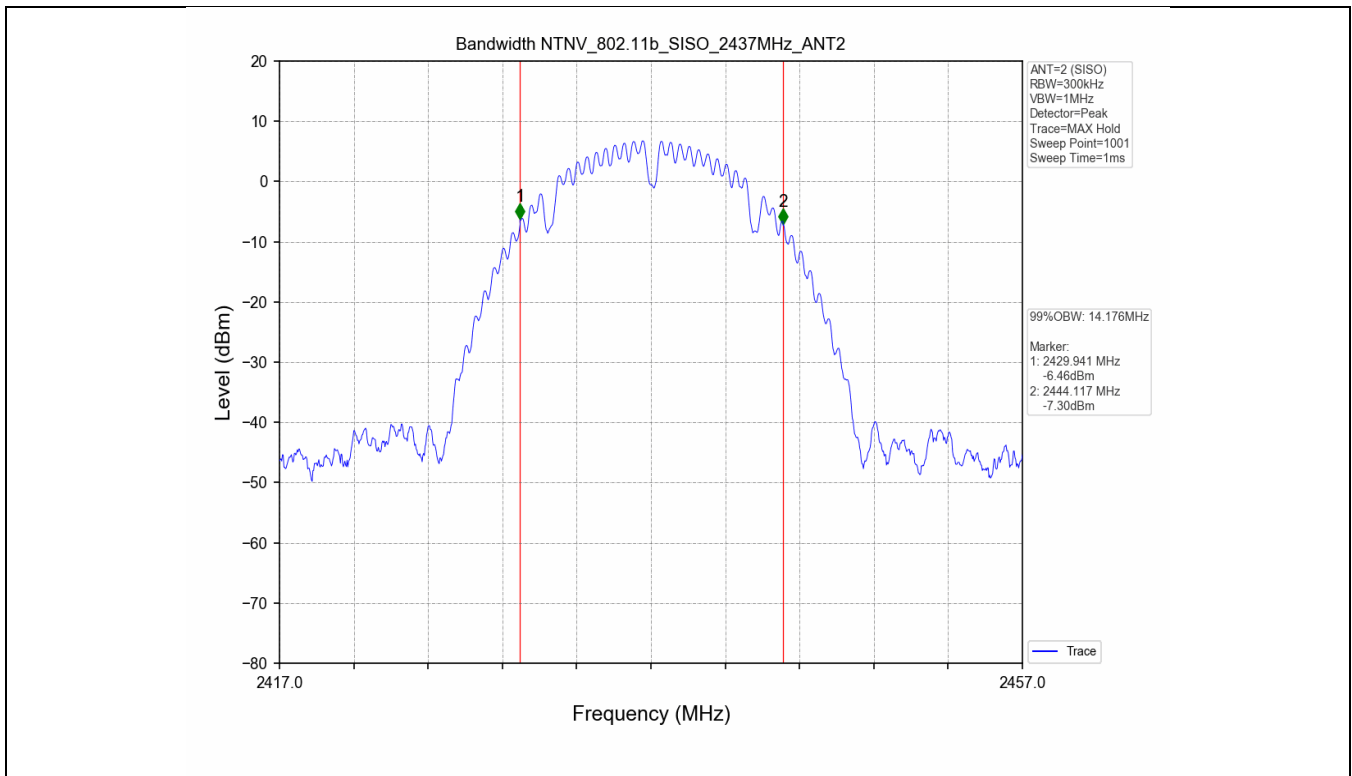

2.2 Test Graph - 6dB Bandwidth

2.3 Test Graph - 99% Occupied Bandwidth

3. Maximum Conducted Output Power

3.1 Test Result

Test Mode	Frequency (MHz)	Tx Type	Measured Peak Output Power (dBm)			Limits (dBm)	Verdict
			Ant 1	Ant 2	Total		
802.11b	2412	SISO	17.96	17.88	/	30	PASS
	2437	SISO	17.36	17.46	/	30	PASS
	2462	SISO	17.61	17.53	/	30	PASS
802.11g	2412	SISO	17.64	17.99	/	30	PASS
	2437	SISO	17.36	17.79	/	30	PASS
	2462	SISO	17.47	17.64	/	30	PASS
802.11n(HT20)	2412	MIMO	15.47	15.80	18.65	30	PASS
	2437	MIMO	15.22	15.77	18.51	30	PASS
	2462	MIMO	15.32	15.63	18.49	30	PASS

3.2 Test Graph