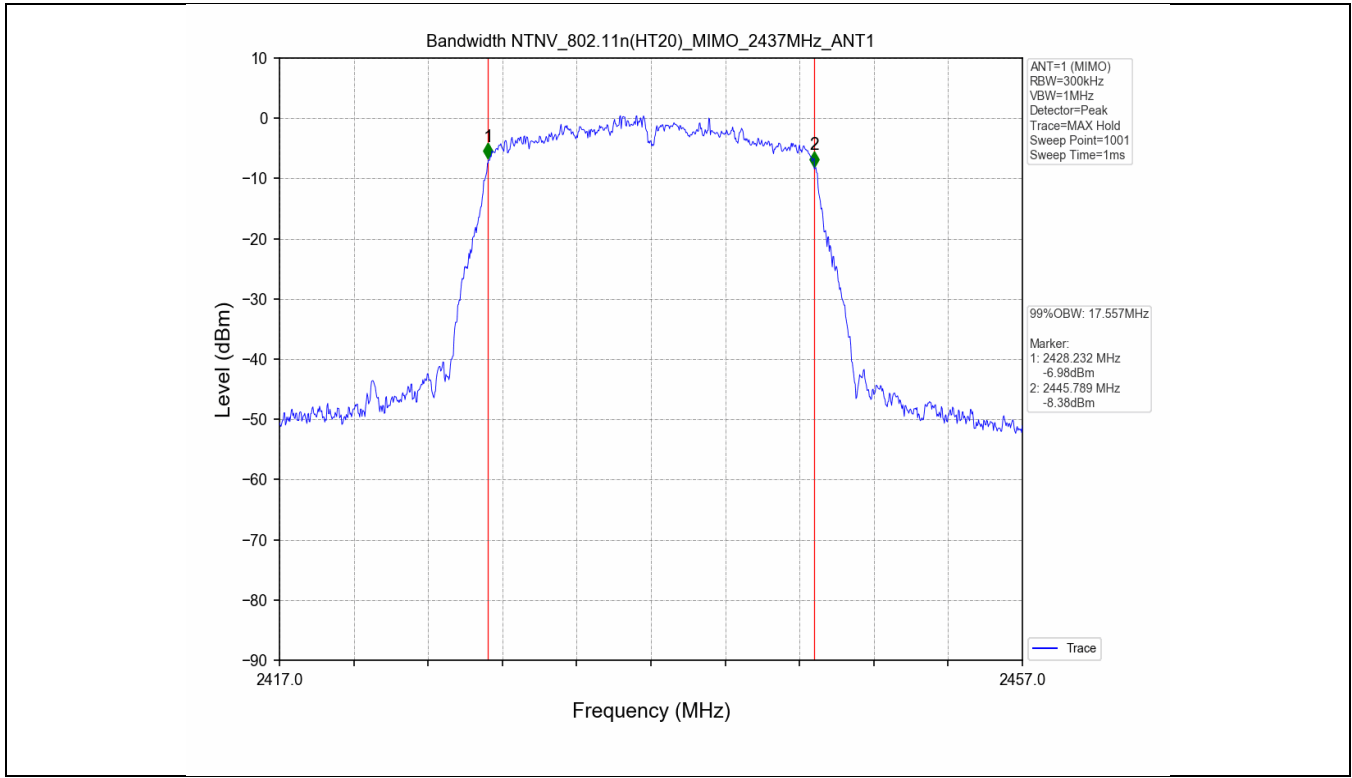

2.2 Test Graph - 6dB Bandwidth

2.3 Test Graph - 99% Occupied Bandwidth

3. Maximum Conducted Output Power

3.1 Test Result

Test Mode	Frequency (MHz)	Tx Type	Measured Peak Output Power (dBm)			Limits (dBm)	Verdict
			Ant 1	Ant 2	Total		
802.11b	2412	SISO	17.96	17.88	/	30	PASS
	2437	SISO	17.36	17.46	/	30	PASS
	2462	SISO	17.61	17.53	/	30	PASS
802.11g	2412	SISO	17.64	17.99	/	30	PASS
	2437	SISO	17.36	17.79	/	30	PASS
	2462	SISO	17.47	17.64	/	30	PASS
802.11n(HT20)	2412	MIMO	15.47	15.80	18.65	30	PASS
	2437	MIMO	15.22	15.77	18.51	30	PASS
	2462	MIMO	15.32	15.63	18.49	30	PASS

3.2 Test Graph