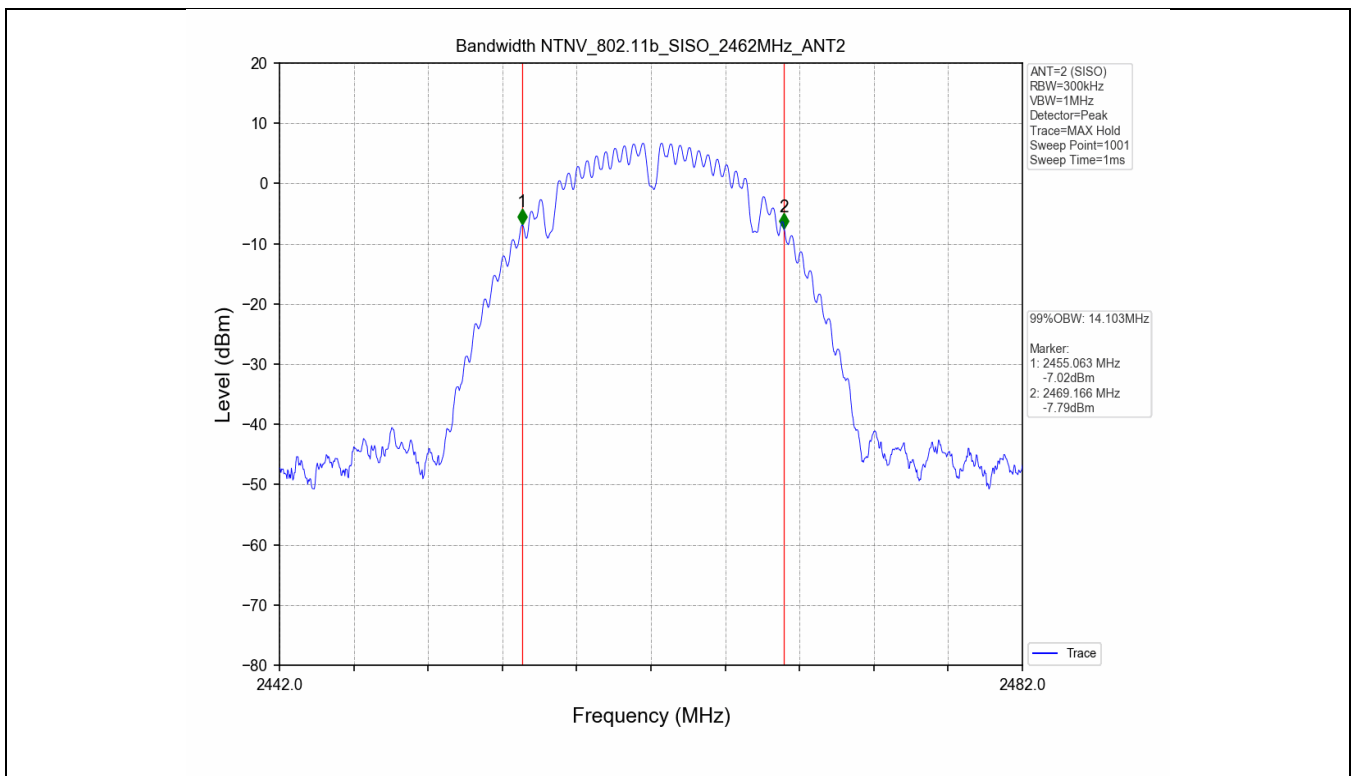

2.2 Test Graph - 6dB Bandwidth

2.3 Test Graph - 99% Occupied Bandwidth

3. Maximum Conducted Output Power

3.1 Test Result

Test Mode	Frequency (MHz)	Tx Type	Measured Peak Output Power (dBm)			Limits (dBm)	Verdict
			Ant 1	Ant 2	Total		
802.11b	2412	SISO	17.96	17.88	/	30	PASS
	2437	SISO	17.36	17.46	/	30	PASS
	2462	SISO	17.61	17.53	/	30	PASS
802.11g	2412	SISO	17.64	17.99	/	30	PASS
	2437	SISO	17.36	17.79	/	30	PASS
	2462	SISO	17.47	17.64	/	30	PASS
802.11n(HT20)	2412	MIMO	15.47	15.80	18.65	30	PASS
	2437	MIMO	15.22	15.77	18.51	30	PASS
	2462	MIMO	15.32	15.63	18.49	30	PASS

3.2 Test Graph