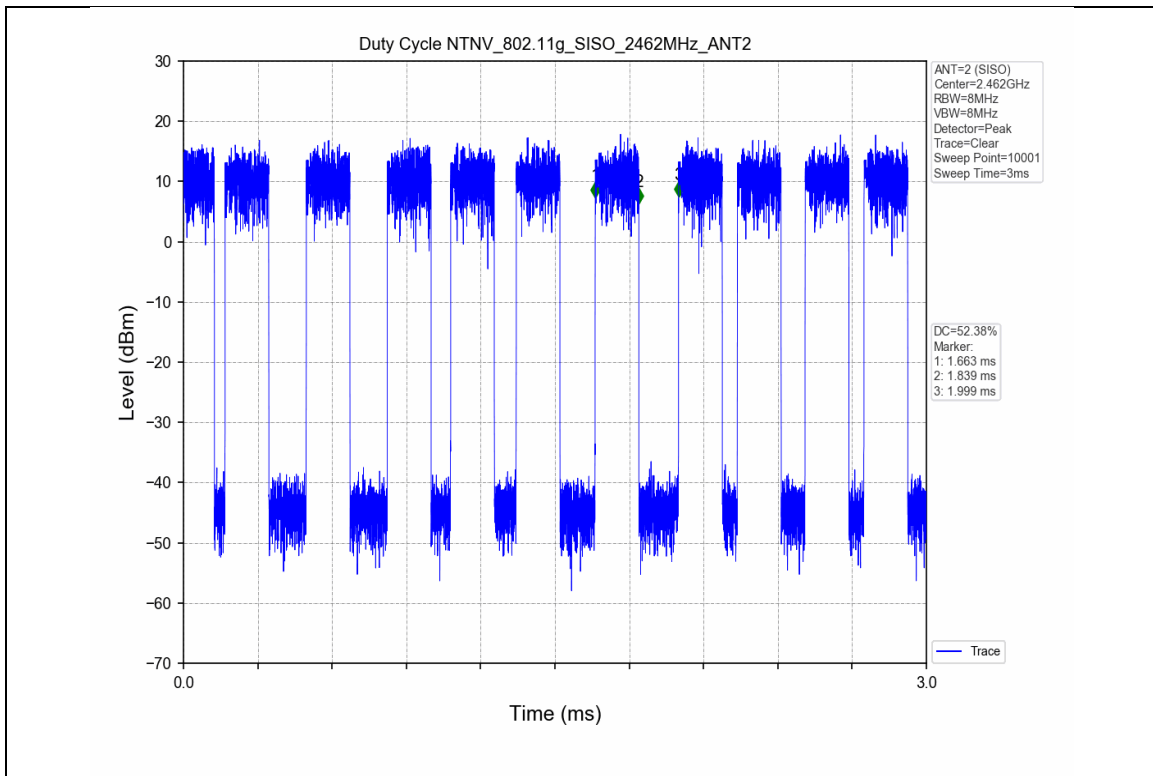

1.2 Test Graph

2. Bandwidth

2.1 Test Result

Test Mode	Frequency (MHz)	TX Type	ANT No.	6dB Bandwidth		Verdict
				Test Result (MHz)	Limits (MHz)	
802.11b	2412	SISO	1	9.105	≥0.5	PASS
			2	8.605	≥0.5	PASS
	2437	SISO	1	9.078	≥0.5	PASS
			2	9.111	≥0.5	PASS
	2462	SISO	1	10.050	≥0.5	PASS
			2	9.542	≥0.5	PASS
802.11g	2412	SISO	1	15.106	≥0.5	PASS
			2	15.628	≥0.5	PASS
	2437	SISO	1	15.143	≥0.5	PASS
			2	15.394	≥0.5	PASS
	2462	SISO	1	15.130	≥0.5	PASS
			2	15.140	≥0.5	PASS
802.11n(HT20)	2412	MIMO	1	15.122	≥0.5	PASS
			2	15.139	≥0.5	PASS
	2437	MIMO	1	15.138	≥0.5	PASS
			2	15.765	≥0.5	PASS
	2462	MIMO	1	15.118	≥0.5	PASS
			2	15.136	≥0.5	PASS

Test Mode	Frequency (MHz)	TX Type	ANT No.	99% Occupied Bandwidth	
				Test Result (MHz)	
802.11b	2412	SISO	1	14.188	Only for Report Use
			2	14.118	Only for Report Use
	2437	SISO	1	14.338	Only for Report Use
			2	14.176	Only for Report Use
	2462	SISO	1	14.277	Only for Report Use
			2	14.103	Only for Report Use
802.11g	2412	SISO	1	16.462	Only for Report Use
			2	16.418	Only for Report Use
	2437	SISO	1	16.450	Only for Report Use
			2	16.447	Only for Report Use
	2462	SISO	1	16.482	Only for Report Use
			2	16.463	Only for Report Use
802.11n(HT20)	2412	MIMO	1	17.513	Only for Report Use
			2	17.654	Only for Report Use
	2437	MIMO	1	17.557	Only for Report Use
			2	17.681	Only for Report Use
	2462	MIMO	1	17.565	Only for Report Use
			2	17.661	Only for Report Use

2.2 Test Graph - 6dB Bandwidth

2.3 Test Graph - 99% Occupied Bandwidth

3. Maximum Conducted Output Power

3.1 Test Result

Test Mode	Frequency (MHz)	Tx Type	Measured Peak Output Power (dBm)			Limits (dBm)	Verdict
			Ant 1	Ant 2	Total		
802.11b	2412	SISO	17.96	17.88	/	30	PASS
	2437	SISO	17.36	17.46	/	30	PASS
	2462	SISO	17.61	17.53	/	30	PASS
802.11g	2412	SISO	17.64	17.99	/	30	PASS
	2437	SISO	17.36	17.79	/	30	PASS
	2462	SISO	17.47	17.64	/	30	PASS
802.11n(HT20)	2412	MIMO	15.47	15.80	18.65	30	PASS
	2437	MIMO	15.22	15.77	18.51	30	PASS
	2462	MIMO	15.32	15.63	18.49	30	PASS

3.2 Test Graph