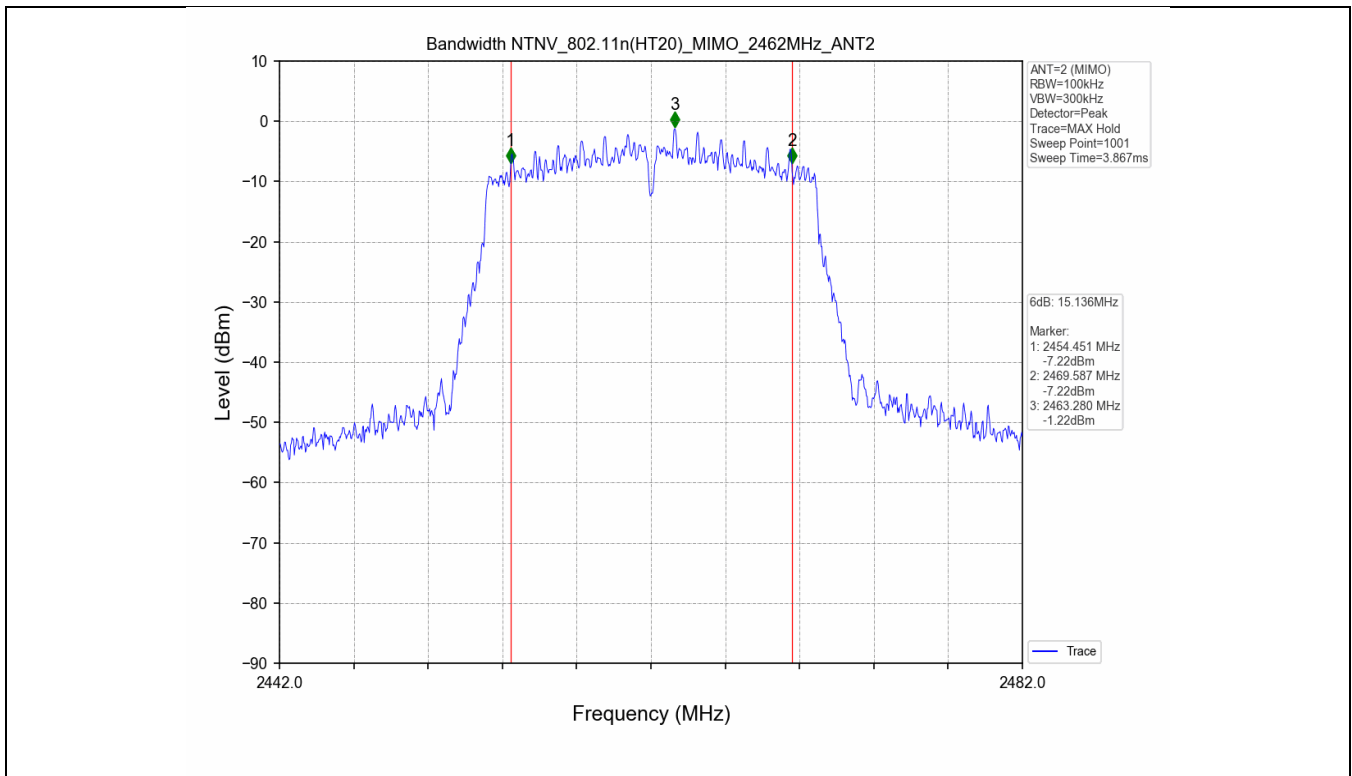

2.2 Test Graph - 6dB Bandwidth

2.3 Test Graph - 99% Occupied Bandwidth

3. Maximum Conducted Output Power

3.1 Test Result

Test Mode	Frequency (MHz)	Tx Type	Measured Peak Output Power (dBm)			Limits (dBm)	Verdict
			Ant 1	Ant 2	Total		
802.11b	2412	SISO	17.96	17.88	/	30	PASS
	2437	SISO	17.36	17.46	/	30	PASS
	2462	SISO	17.61	17.53	/	30	PASS
802.11g	2412	SISO	17.64	17.99	/	30	PASS
	2437	SISO	17.36	17.79	/	30	PASS
	2462	SISO	17.47	17.64	/	30	PASS
802.11n(HT20)	2412	MIMO	15.47	15.80	18.65	30	PASS
	2437	MIMO	15.22	15.77	18.51	30	PASS
	2462	MIMO	15.32	15.63	18.49	30	PASS

3.2 Test Graph