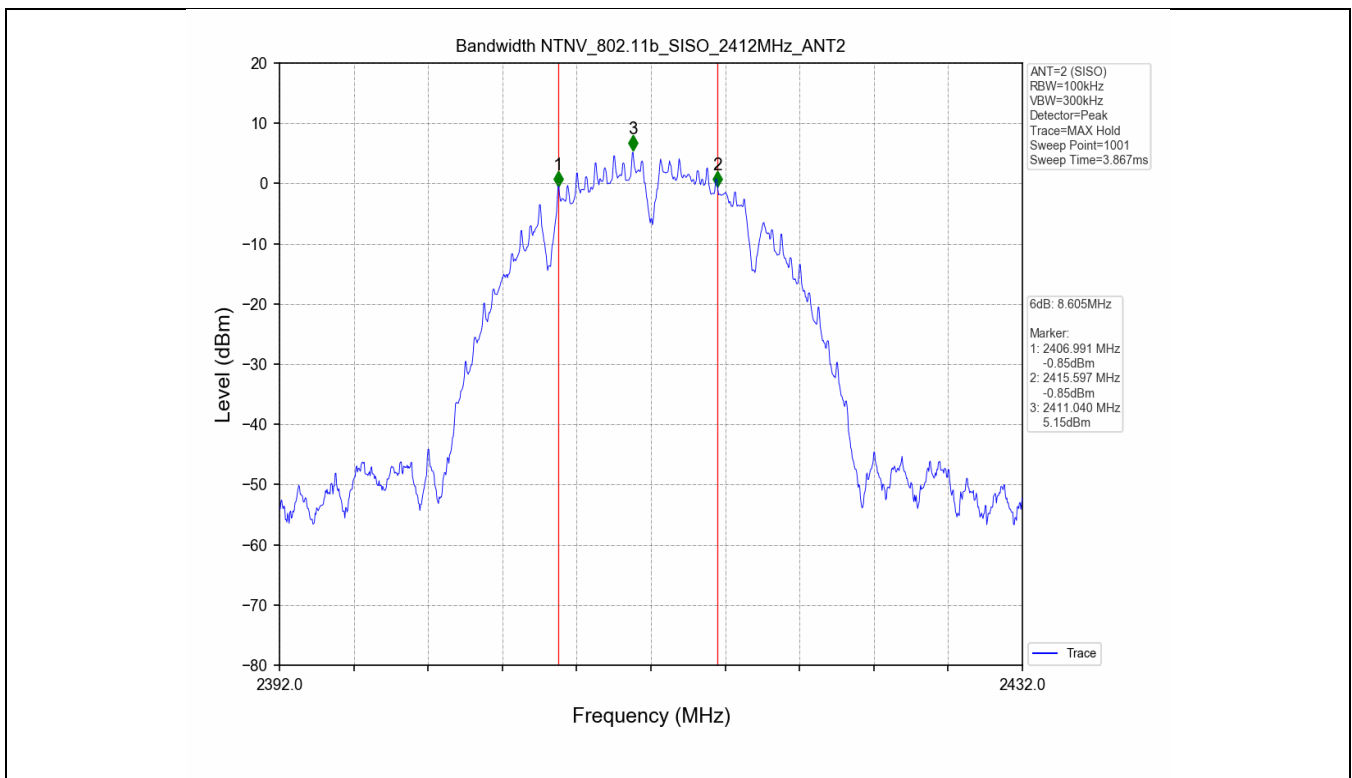

1.2 Test Graph

2. Bandwidth

2.1 Test Result

Test Mode	Frequency (MHz)	TX Type	ANT No.	6dB Bandwidth		Verdict
				Test Result (MHz)	Limits (MHz)	
802.11b	2412	SISO	1	9.105	≥0.5	PASS
			2	8.605	≥0.5	PASS
	2437	SISO	1	9.078	≥0.5	PASS
			2	9.111	≥0.5	PASS
	2462	SISO	1	10.050	≥0.5	PASS
			2	9.542	≥0.5	PASS
802.11g	2412	SISO	1	15.106	≥0.5	PASS
			2	15.628	≥0.5	PASS
	2437	SISO	1	15.143	≥0.5	PASS
			2	15.394	≥0.5	PASS
	2462	SISO	1	15.130	≥0.5	PASS
			2	15.140	≥0.5	PASS
802.11n(HT20)	2412	MIMO	1	15.122	≥0.5	PASS
			2	15.139	≥0.5	PASS
	2437	MIMO	1	15.138	≥0.5	PASS
			2	15.765	≥0.5	PASS
	2462	MIMO	1	15.118	≥0.5	PASS
			2	15.136	≥0.5	PASS

Test Mode	Frequency (MHz)	TX Type	ANT No.	99% Occupied Bandwidth	
				Test Result (MHz)	
802.11b	2412	SISO	1	14.188	Only for Report Use
			2	14.118	Only for Report Use
	2437	SISO	1	14.338	Only for Report Use
			2	14.176	Only for Report Use
	2462	SISO	1	14.277	Only for Report Use
			2	14.103	Only for Report Use
802.11g	2412	SISO	1	16.462	Only for Report Use
			2	16.418	Only for Report Use
	2437	SISO	1	16.450	Only for Report Use
			2	16.447	Only for Report Use
	2462	SISO	1	16.482	Only for Report Use
			2	16.463	Only for Report Use
802.11n(HT20)	2412	MIMO	1	17.513	Only for Report Use
			2	17.654	Only for Report Use
	2437	MIMO	1	17.557	Only for Report Use
			2	17.681	Only for Report Use
	2462	MIMO	1	17.565	Only for Report Use
			2	17.661	Only for Report Use

2.2 Test Graph - 6dB Bandwidth

2.3 Test Graph - 99% Occupied Bandwidth

3. Maximum Conducted Output Power

3.1 Test Result

Test Mode	Frequency (MHz)	Tx Type	Measured Peak Output Power (dBm)			Limits (dBm)	Verdict
			Ant 1	Ant 2	Total		
802.11b	2412	SISO	17.96	17.88	/	30	PASS
	2437	SISO	17.36	17.46	/	30	PASS
	2462	SISO	17.61	17.53	/	30	PASS
802.11g	2412	SISO	17.64	17.99	/	30	PASS
	2437	SISO	17.36	17.79	/	30	PASS
	2462	SISO	17.47	17.64	/	30	PASS
802.11n(HT20)	2412	MIMO	15.47	15.80	18.65	30	PASS
	2437	MIMO	15.22	15.77	18.51	30	PASS
	2462	MIMO	15.32	15.63	18.49	30	PASS