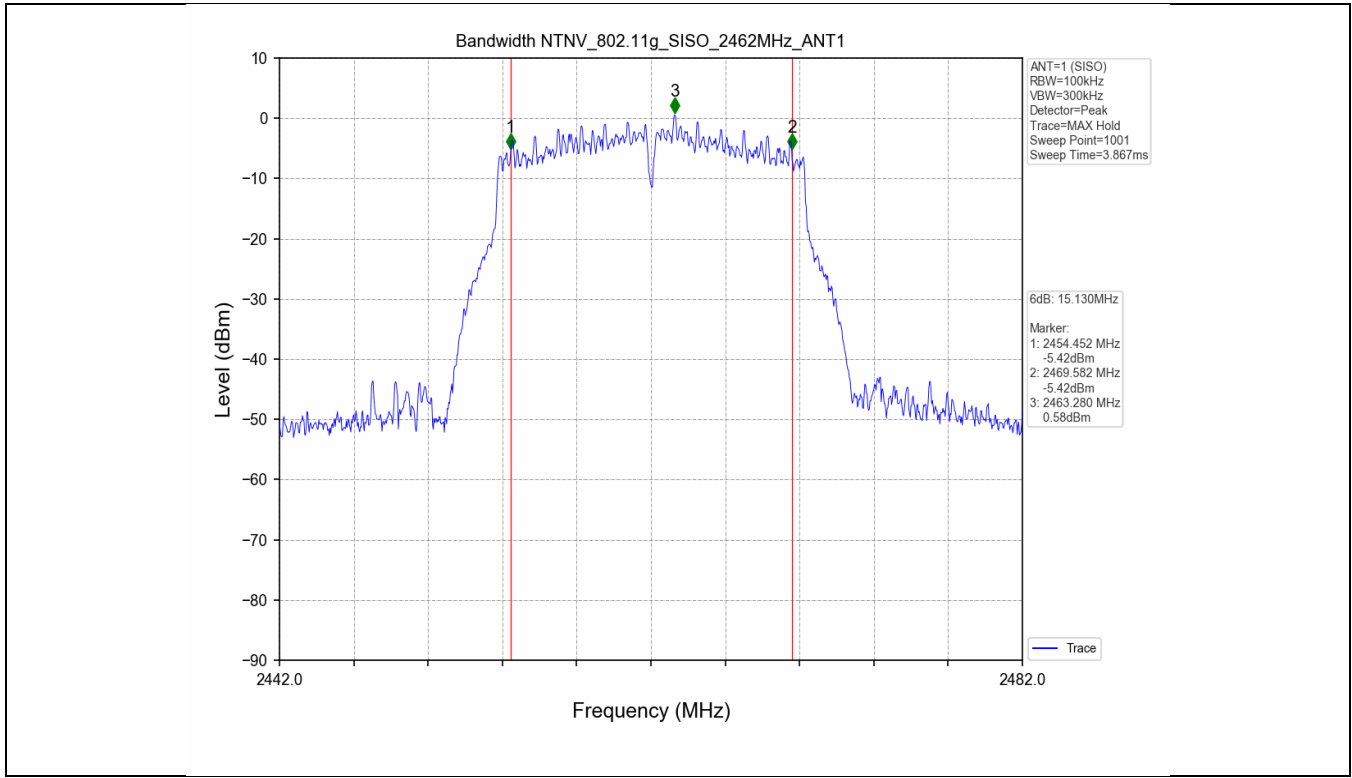

2.2 Test Graph - 6dB Bandwidth

2.3 Test Graph - 99% Occupied Bandwidth

3. Maximum Conducted Output Power

3.1 Test Result

Test Mode	Frequency (MHz)	Tx Type	Measured Peak Output Power (dBm)			Limits (dBm)	Verdict
			Ant 1	Ant 2	Total		
802.11b	2412	SISO	17.96	17.88	/	30	PASS
	2437	SISO	17.36	17.46	/	30	PASS
	2462	SISO	17.61	17.53	/	30	PASS
802.11g	2412	SISO	17.64	17.99	/	30	PASS
	2437	SISO	17.36	17.79	/	30	PASS
	2462	SISO	17.47	17.64	/	30	PASS
802.11n(HT20)	2412	MIMO	15.47	15.80	18.65	30	PASS
	2437	MIMO	15.22	15.77	18.51	30	PASS
	2462	MIMO	15.32	15.63	18.49	30	PASS

3.2 Test Graph