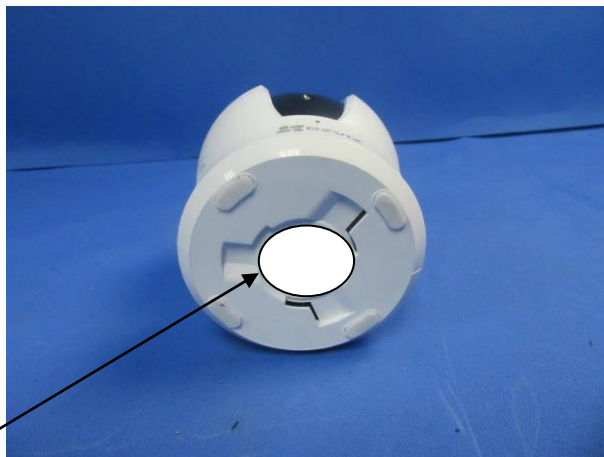

Internet PT Camera

Model: CS-CV246

SN: A93510809 10/2018

Input: 5V $\overline{=}$ 1A, \leq 5W

FCC ID: 2APV2-CSX4Y

Verification Code: OSONMW

Made in China

Label location

Remark: The product is small to place the FCC statement on the product and it be placed in the user manual which the device is marketed.