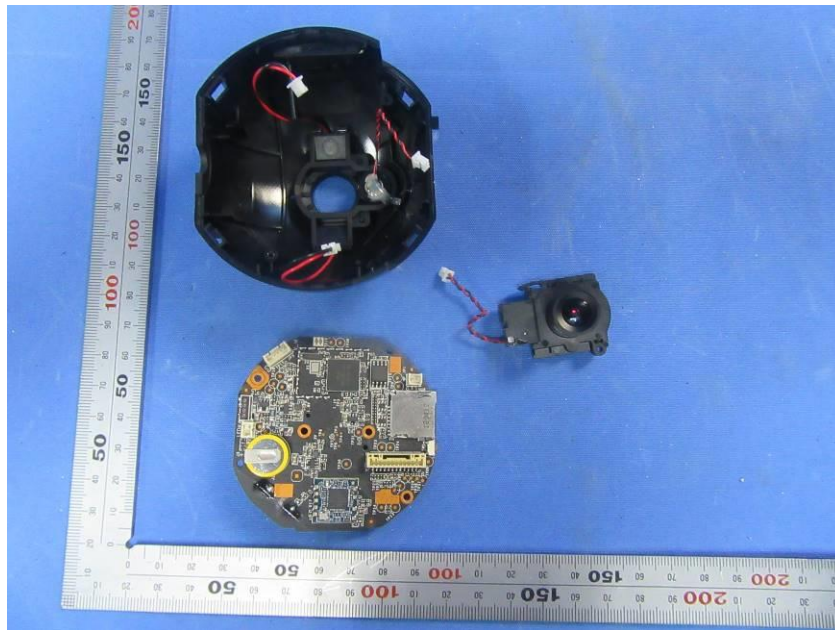

Internal Photos

Applicant:	Hangzhou Ezviz Software Co., Ltd.
Address of Applicant:	Floor 16, Unit B, Building 1, No. 555, Qianmo Road, Binjiang District, Hangzhou City, Zhejiang Province
Equipment Under Test (EUT):	
Product Name:	Internet PT Camera
Model No.:	CS-CV246