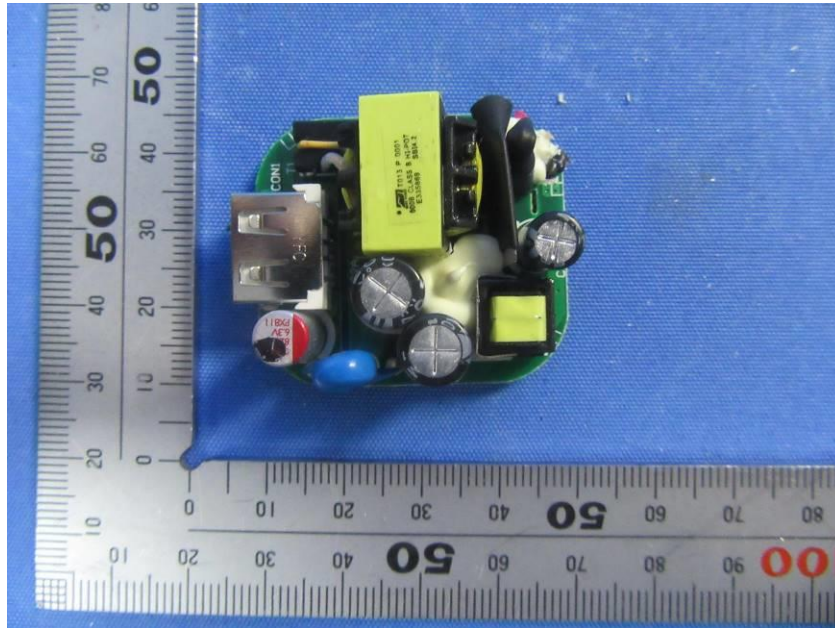

Internal Photos

Applicant:	Hangzhou Ezviz Software Co., Ltd.
Address of Applicant:	Floor 16, Unit B, Building 1, No. 555, Qianmo Road, Binjiang District, Hangzhou City, Zhejiang Province
Equipment Under Test (EUT):	
Product Name:	Internet PT Camera
Model No.:	CS-CV246