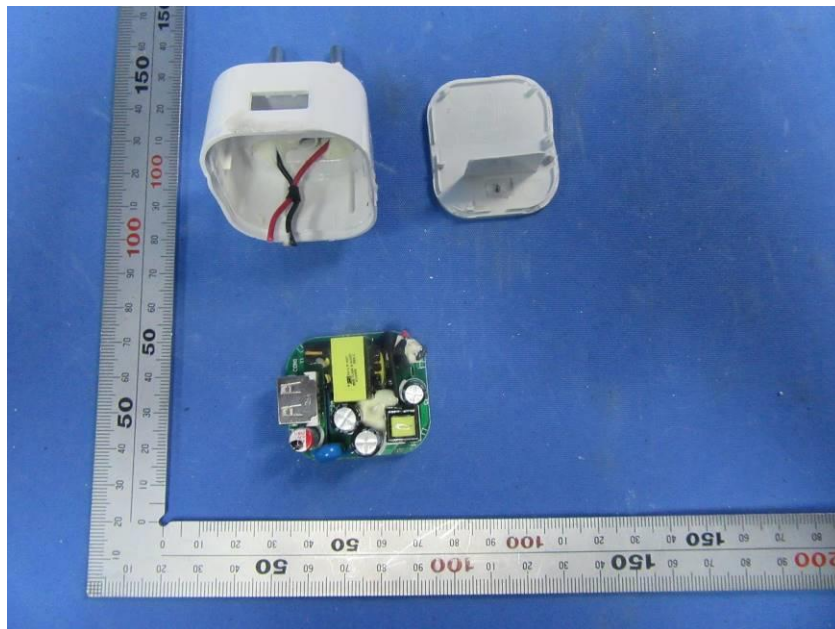

Internal Photos

Applicant:	Hangzhou Ezviz Software Co., Ltd.
Address of Applicant:	Floor 16, Unit B, Building 1, No. 555, Qianmo Road, Binjiang District, Hangzhou City, Zhejiang Province
Equipment Under Test (EUT):	
Product Name:	Internet PT Camera
Model No.:	CS-CV246