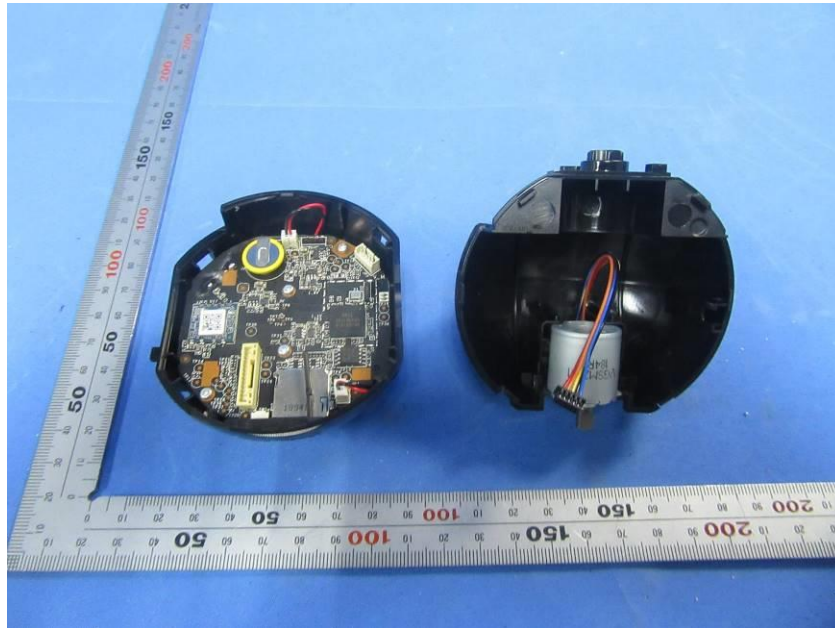

Internal Photos

Applicant:	Hangzhou Ezviz Software Co., Ltd.
Address of Applicant:	Floor 16, Unit B, Building 1, No. 555, Qianmo Road, Binjiang District, Hangzhou City, Zhejiang Province
Equipment Under Test (EUT):	
Product Name:	Internet PT Camera
Model No.:	CS-CV246