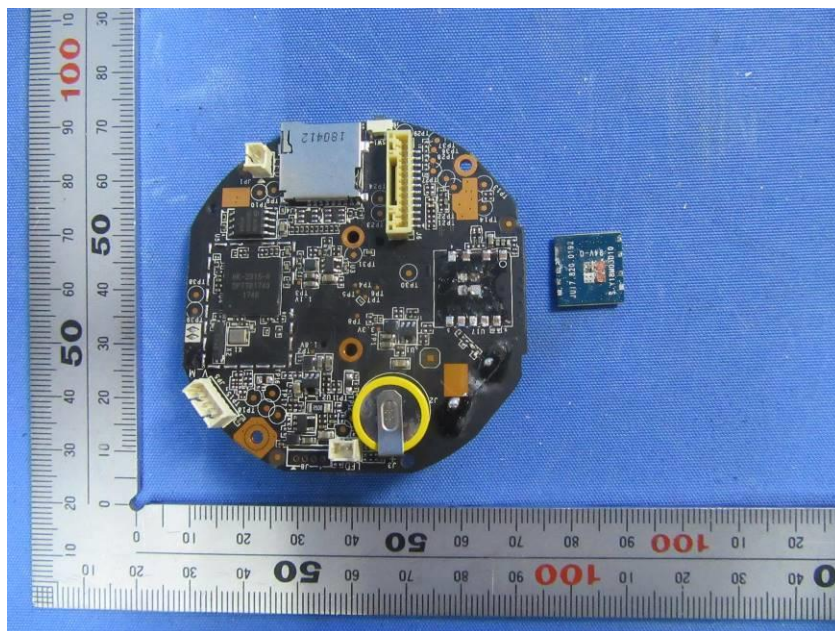

Internal Photos

Applicant:	Hangzhou Ezviz Software Co., Ltd.
Address of Applicant:	Floor 16, Unit B, Building 1, No. 555, Qianmo Road, Binjiang District, Hangzhou City, Zhejiang Province
Equipment Under Test (EUT):	
Product Name:	Internet PT Camera
Model No.:	CS-CV246