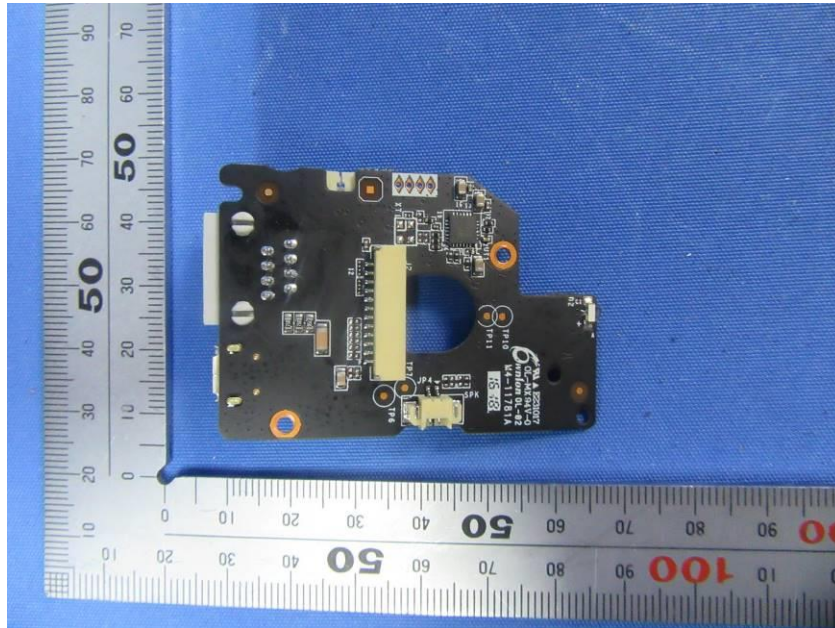

Internal Photos

Applicant:	Hangzhou Ezviz Software Co., Ltd.
Address of Applicant:	Floor 16, Unit B, Building 1, No. 555, Qianmo Road, Binjiang District, Hangzhou City, Zhejiang Province
Equipment Under Test (EUT):	
Product Name:	Internet PT Camera
Model No.:	CS-CV246