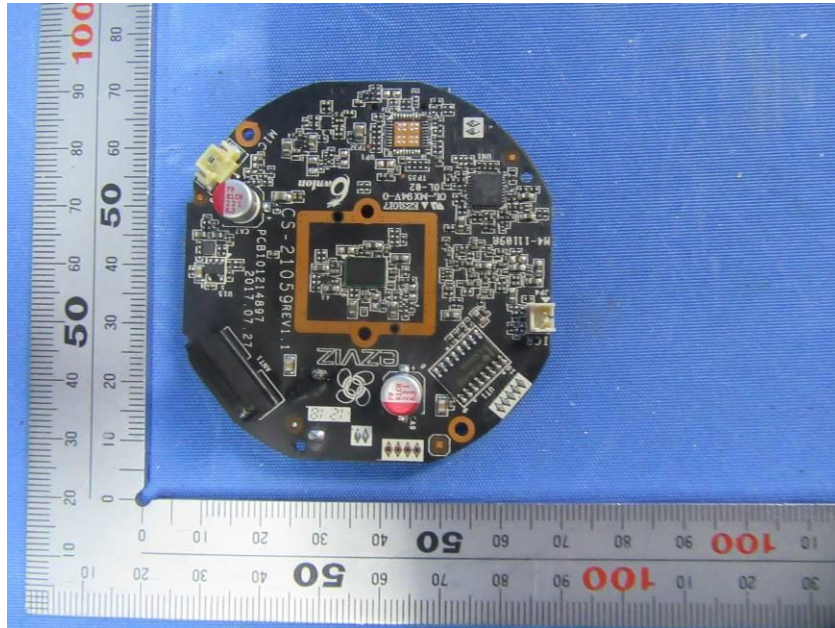

Internal Photos

Applicant:	Hangzhou Ezviz Software Co., Ltd.
Address of Applicant:	Floor 16, Unit B, Building 1, No. 555, Qianmo Road, Binjiang District, Hangzhou City, Zhejiang Province
Equipment Under Test (EUT):	
Product Name:	Internet PT Camera
Model No.:	CS-CV246