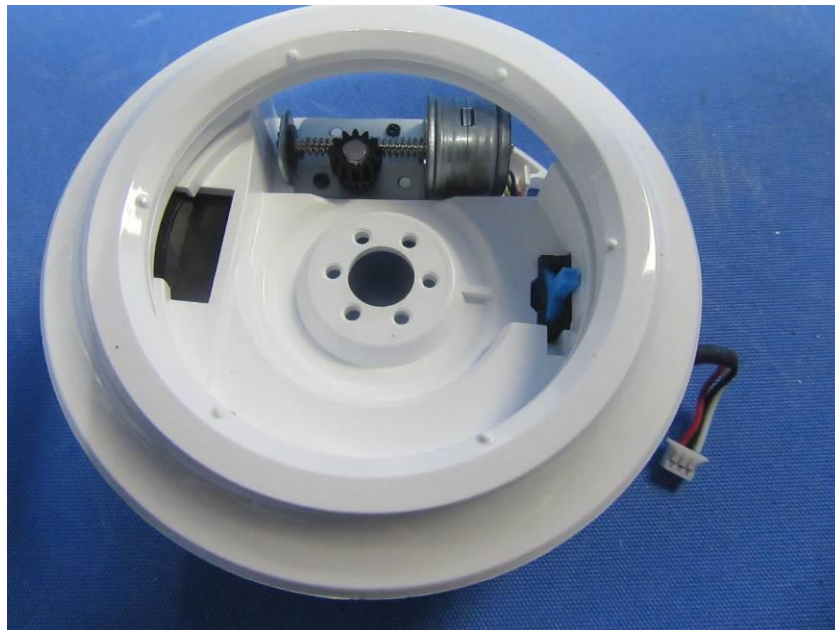

Internal Photos

Applicant:	Hangzhou Ezviz Software Co., Ltd.
Address of Applicant:	Floor 16, Unit B, Building 1, No. 555, Qianmo Road, Binjiang District, Hangzhou City, Zhejiang Province
Equipment Under Test (EUT):	
Product Name:	Internet PT Camera
Model No.:	CS-CV246