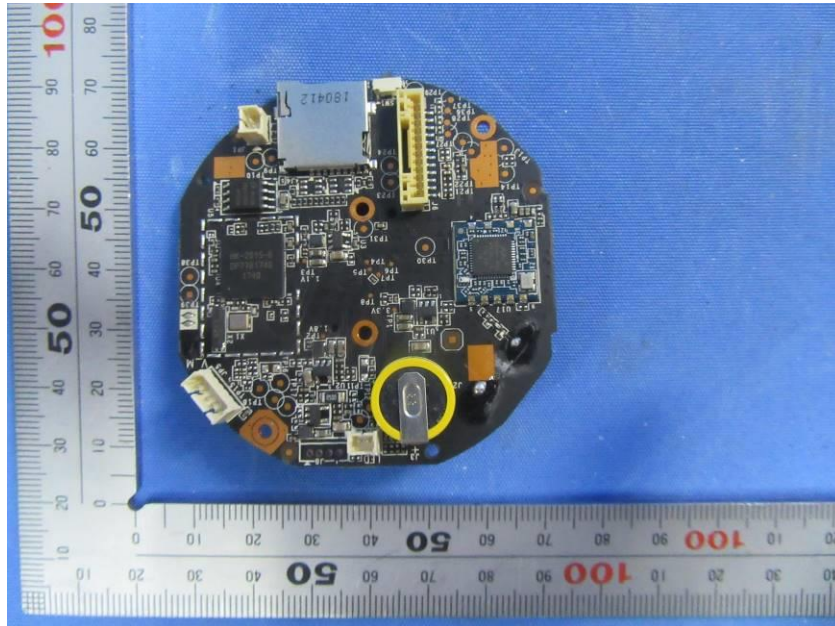

Internal Photos

Applicant:	Hangzhou Ezviz Software Co., Ltd.
Address of Applicant:	Floor 16, Unit B, Building 1, No. 555, Qianmo Road, Binjiang District, Hangzhou City, Zhejiang Province
Equipment Under Test (EUT):	
Product Name:	Internet PT Camera
Model No.:	CS-CV246