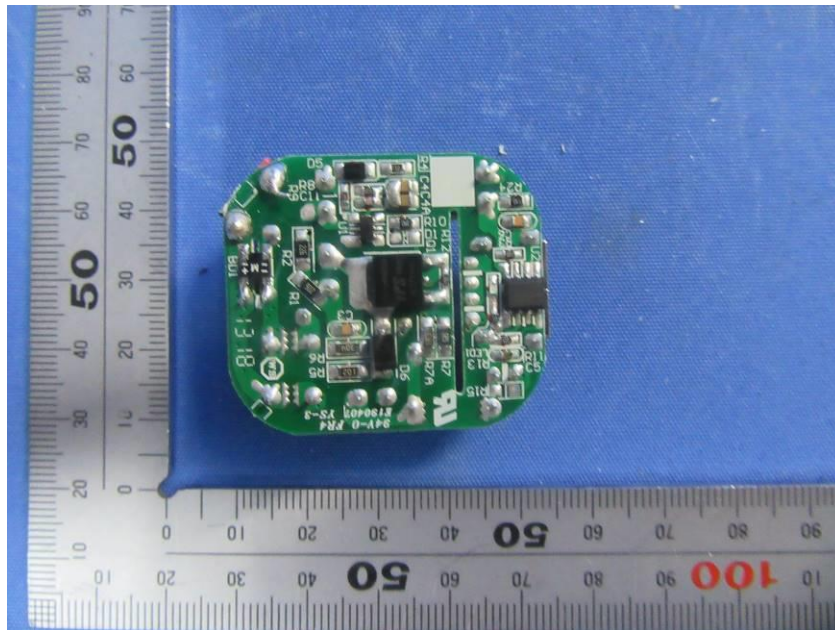

Internal Photos

Applicant:	Hangzhou Ezviz Software Co., Ltd.
Address of Applicant:	Floor 16, Unit B, Building 1, No. 555, Qianmo Road, Binjiang District, Hangzhou City, Zhejiang Province
Equipment Under Test (EUT):	
Product Name:	Internet PT Camera
Model No.:	CS-CV246