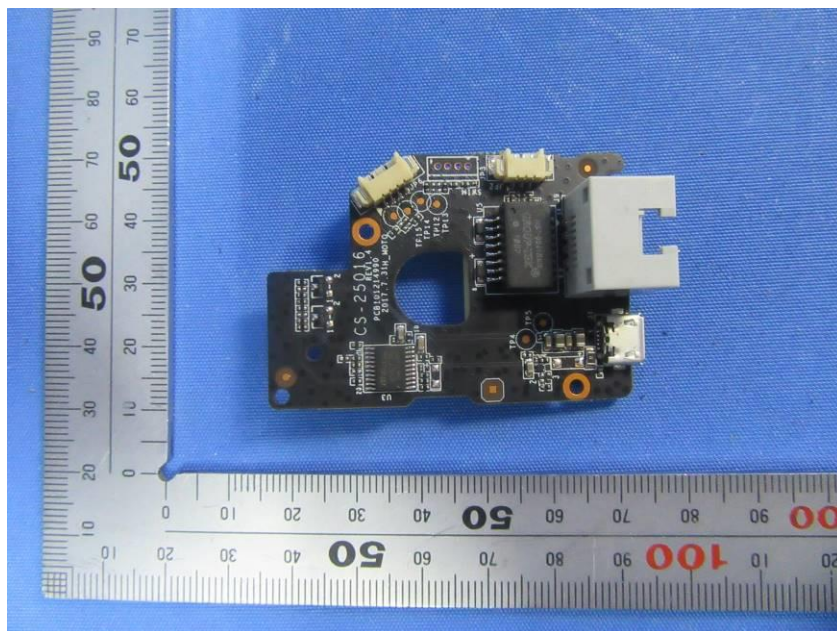

Internal Photos

Applicant:	Hangzhou Ezviz Software Co., Ltd.
Address of Applicant:	Floor 16, Unit B, Building 1, No. 555, Qianmo Road, Binjiang District, Hangzhou City, Zhejiang Province
Equipment Under Test (EUT):	
Product Name:	Internet PT Camera
Model No.:	CS-CV246