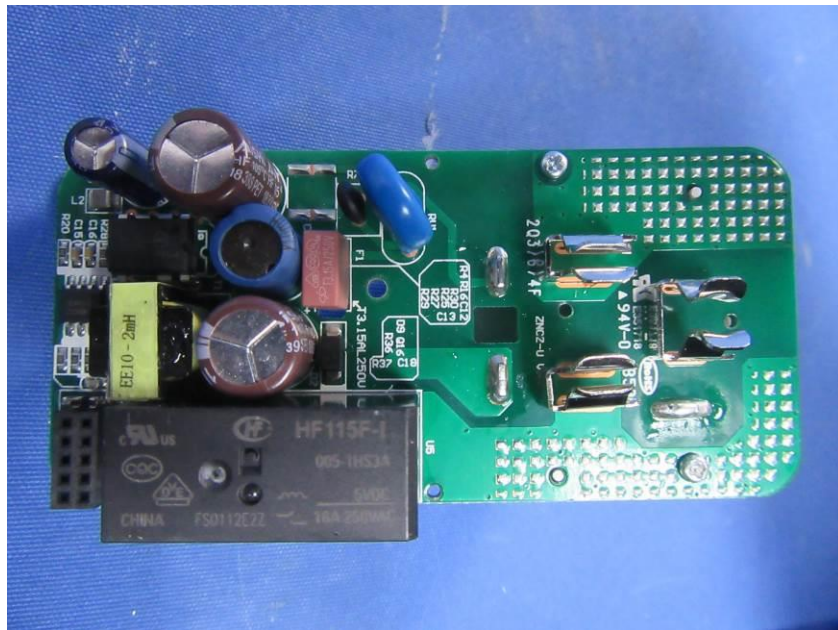

Internal Photos

Applicant:	Hangzhou Ezviz Software Co., Ltd.
Address of Applicant:	Floor 16, Unit B, Building 1, No. 555, Qianmo Road, Binjiang District, Hangzhou City, Zhejiang Province
Equipment Under Test (EUT):	
Product Name:	SMART PLUG
Model No.:	CS-T31-16B