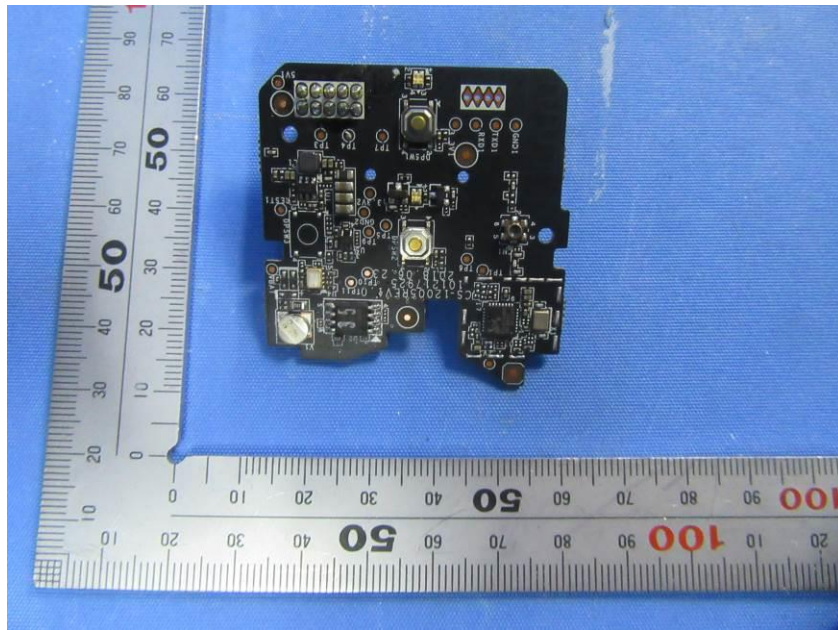

Internal Photos

Applicant:	Hangzhou Ezviz Software Co., Ltd.
Address of Applicant:	Floor 16, Unit B, Building 1, No. 555, Qianmo Road, Binjiang District, Hangzhou City, Zhejiang Province
Equipment Under Test (EUT):	
Product Name:	SMART PLUG
Model No.:	CS-T31-16B