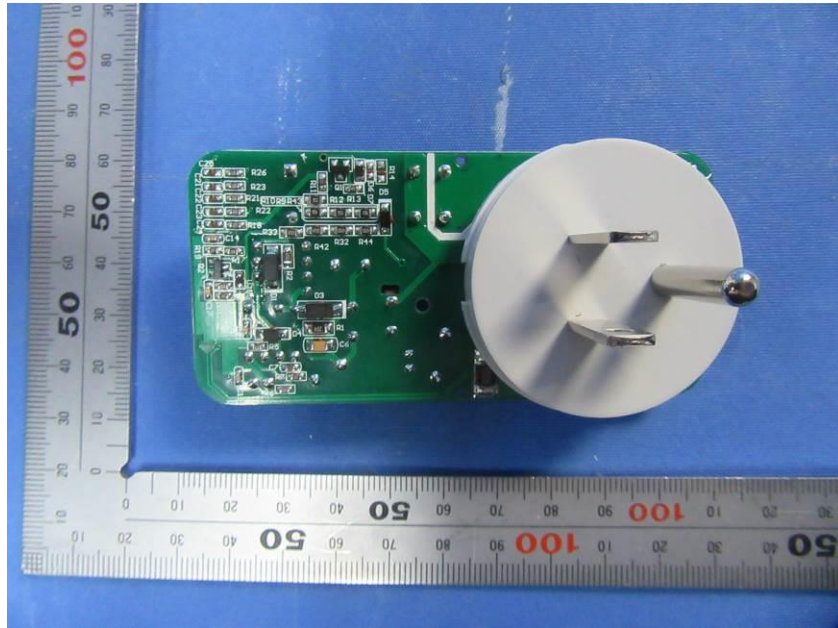

Internal Photos

Applicant:	Hangzhou Ezviz Software Co., Ltd.
Address of Applicant:	Floor 16, Unit B, Building 1, No. 555, Qianmo Road, Binjiang District, Hangzhou City, Zhejiang Province
Equipment Under Test (EUT):	
Product Name:	SMART PLUG
Model No.:	CS-T31-16B