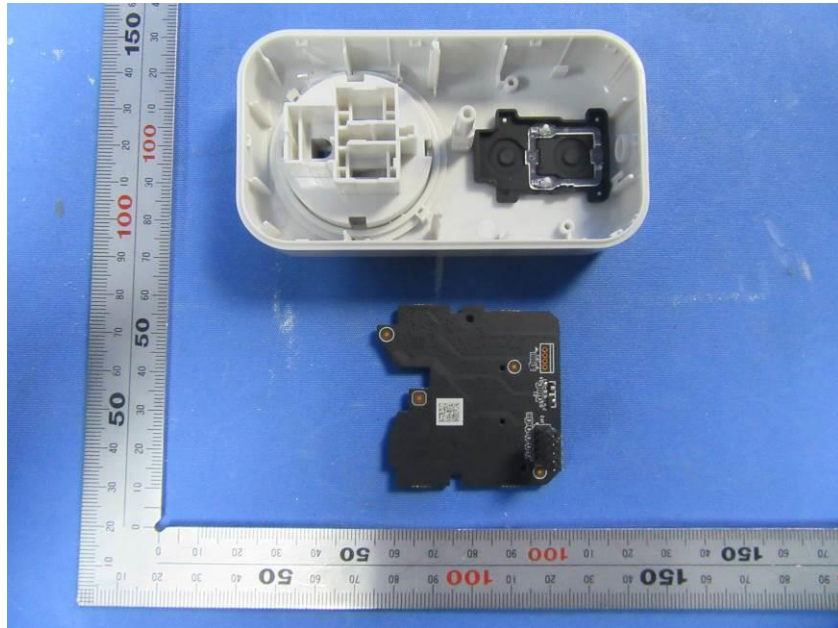

Internal Photos

Applicant:	Hangzhou Ezviz Software Co., Ltd.
Address of Applicant:	Floor 16, Unit B, Building 1, No. 555, Qianmo Road, Binjiang District, Hangzhou City, Zhejiang Province
Equipment Under Test (EUT):	
Product Name:	SMART PLUG
Model No.:	CS-T31-16B