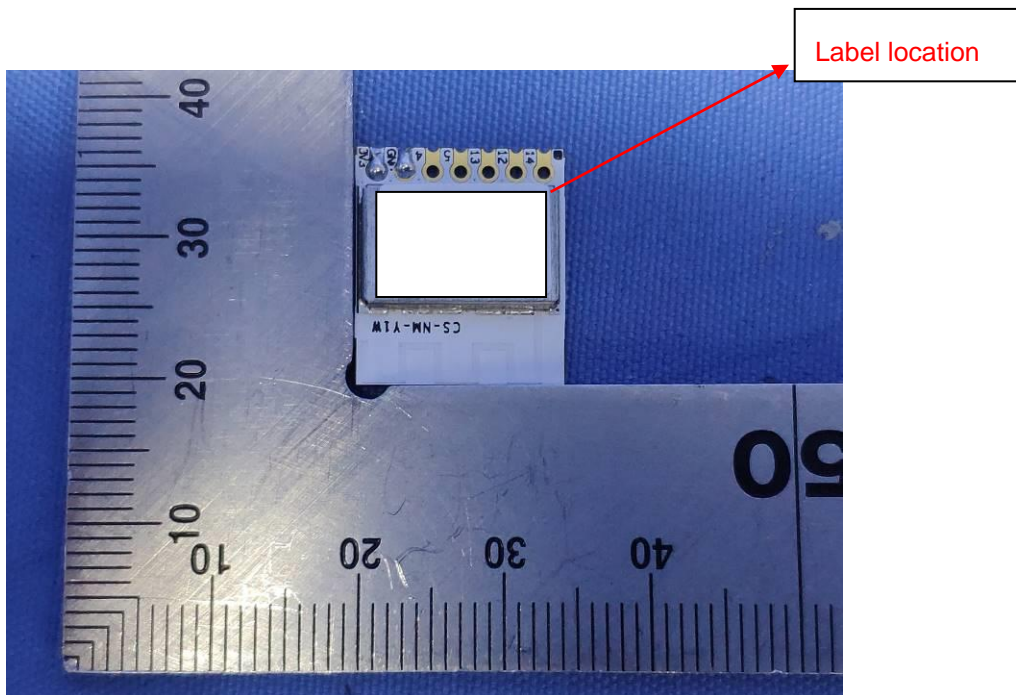

SN: B65029882

Model: CS-WK-N150A

FCC ID: 2APV2-CSNMY1WT

Remark: The product is small to place the FCC statement on the product and it be placed in the user manual which the device is marketed.