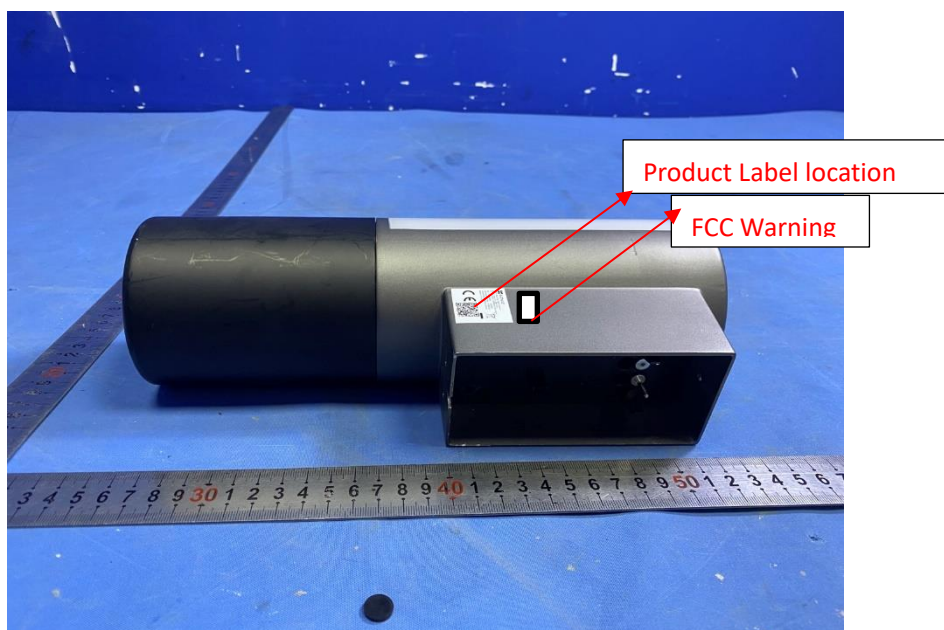

EZVIZ Smart Security Light Camera

Model: CS-LC3 (4MP,W1)
 I/P: 110-240V~,50/60Hz,0.3A,30W Max

SN: C12345678 01/2021
 Verification Code: ABCDEF
 Version:A0-8B4WDL(2.0mm)
 FCC ID: 2APV2-CSLC38B4

IP65

UL US
 LISTED
 I.T.E.
 E504576

QR Code

Made in China KZXXXXXXXXXX

EZVIZ

Smart Security Light Camera

SKU: SZCXXXXXXXXXXXXX
 Model: CS-LC3 (4MP,W1)

SN: C12345678 01/2021
 Version:A0-8B4WDL(2.0mm)
 Lot Number: LN21605528XX
 Made in China NT3008000000/000000

Material Code: 303102136
 KZXXXXXXXXXXXXX

This device complies with Part 15 of the FCC Rules.
 Operation is subject to the following two conditions:
 (1) this device may not cause harmful interference, and
 (2) this device must accept any interference received,
 including interference that may cause undesired operation.
 Manufacturer: Hangzhou Ezviz Software Co.,Ltd.
 Address: Room 302, Unit B, Building 2, 399 Danfeng Road,
 Binjiang District, Hangzhou, Zhejiang