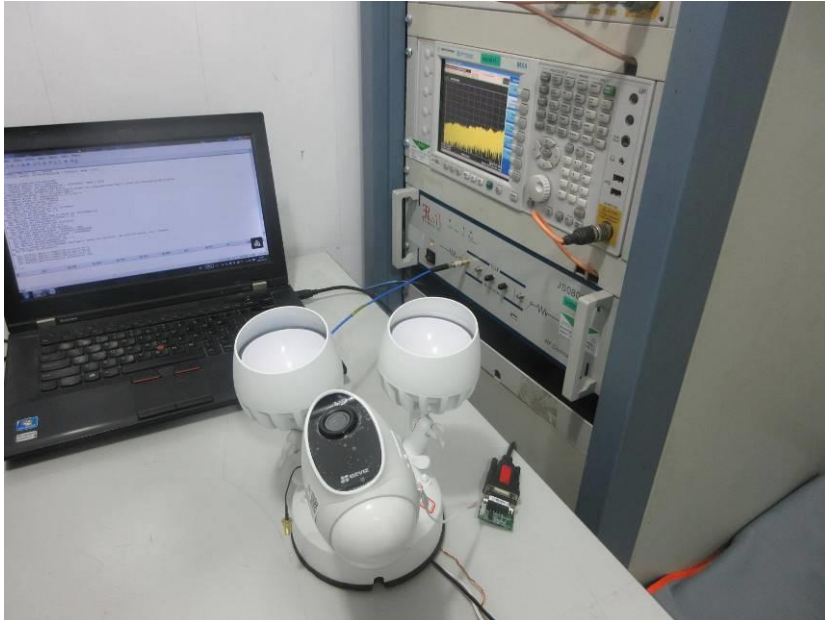

Test Setup Photos-FCC

Applicant:	Hangzhou Ezviz Software Co., Ltd.
Address of Applicant:	Room 302, Unit B, Building 2, 399 Danfeng Road, Binjiang District, Hangzhou, Zhejiang
Equipment Under Test (EUT):	
Product Name:	Smart Security Light Camera
Model No.:	CS-LC1C

1 Contents

	Page
1 CONTENTS.....	2
2 EQUIPMENT UNDER TEST PICTURES.....	3
2.1 Radiated Emission Test Setup	3
2.2 Conducted Emission Test Setup	5

2 EQUIPMENT UNDER TEST PICTURES

2.1 Conducted Emission Test Setup

2.2 Radiated Emission Test Setup

30MHz to 1GHz

Above 1GHz

Zoom:

2.3 RF Conducted Test Setup

End