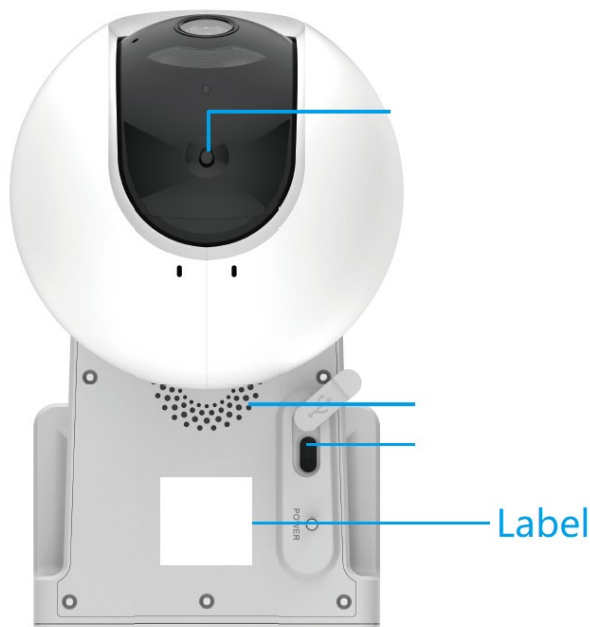

Label:

Smart Home Battery Camera
Model: CS-HB8 (4MP)
IP: 5V=2A,10W Max
SN: D43510809 12/2021
Verification Code: OSONMW
Version:R100-2C4WDL
FCC ID:2APV2-C SHB82C4

Made in China
KZXXXXXXXXXX

Label Placement:

FCC Condition Label:

**This device complies with Part 15 of the FCC Rules.
Operation is subject to the following two conditions:
(1) this device may not cause harmful interference, and
(2) this device must accept any interference received,
including interference that may cause undesired operation.**