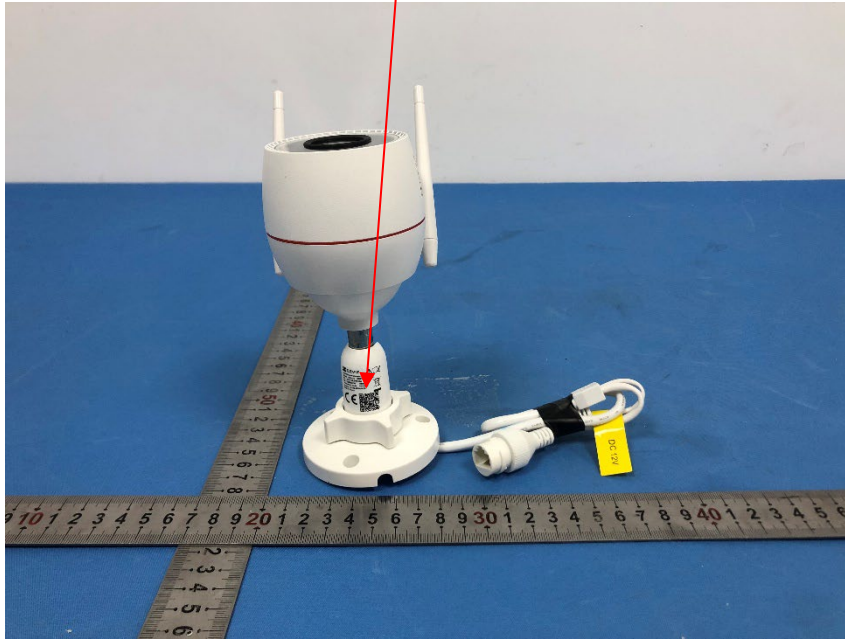

Smart Home Camera

Model: CS-H3c (3MP,4mm,color)

I/P: 12V=1A,9W Max

SN: D43510809 09/2022

Verification Code: ABCDEF

Version: R100-1K3WKFL

FCC ID:2APV2-CSH3C1K3

Made in China

Remark:It's hard to put FCC statement on the product due to device's irregular appearance. FCC statement will be placed in the user manual which the device is marketed.