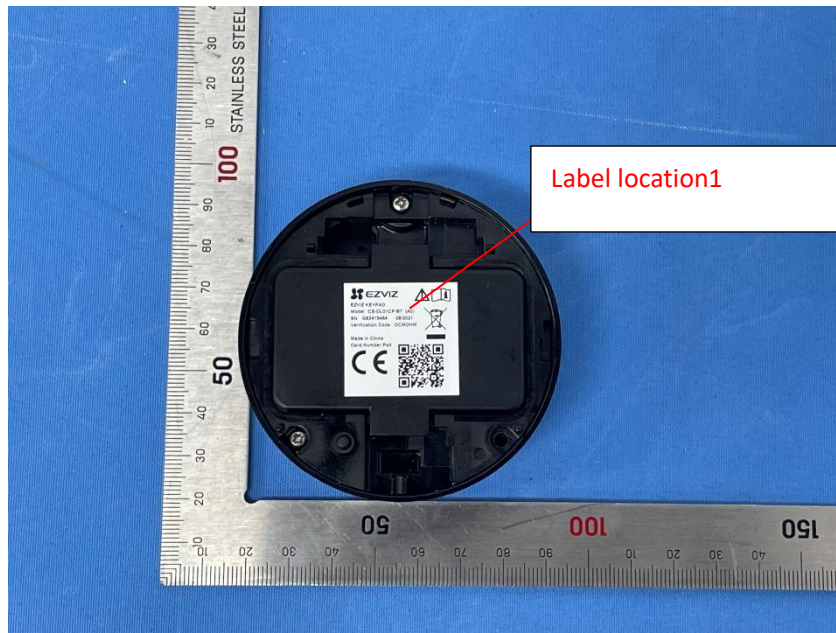

EZVIZ KEYPAD

Model: CS-DL01CP-BT (A0)

SN: A43510809 01/2020

Verification Code: OSONMW

FCC ID:2APV2-CSDL01CP

Made in China

KZXXXXXXXXXX

Remark:It's hard to put FCC statement on the product due to device's irregular appearance. FCC statement will be placed in the user manual which the device is marketed.