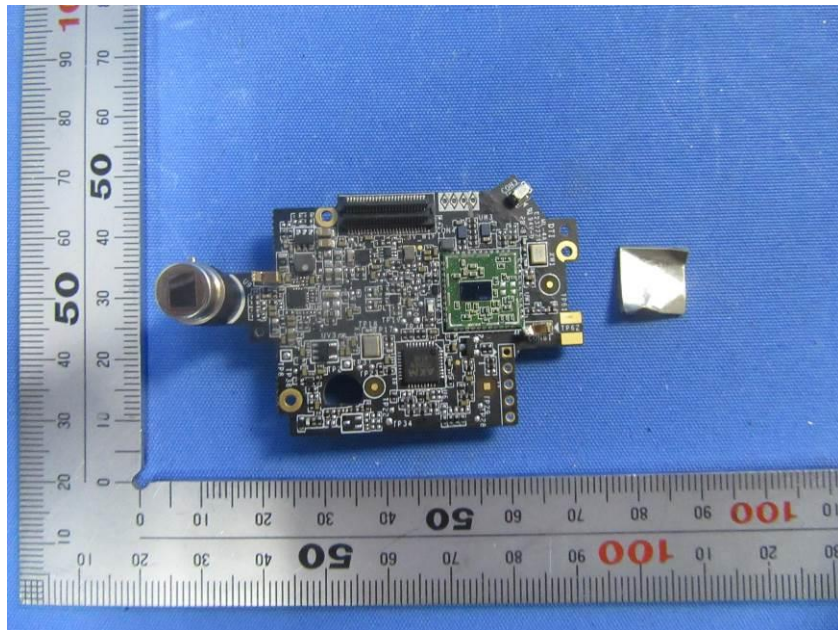

Internal Photos

| | |
|------------------------------------|-----------------------------------------------------------------------------------------------------------|
| Applicant: | Hangzhou Ezviz Software Co., Ltd. |
| Address of Applicant: | Floor 16, Unit B, Building 1, No.555, Qianmo Road, Binjiang District, Hangzhou City, Zhejiang Province |
| Equipment Under Test (EUT): | |
| Product Name: | Wi-Fi Doorbell Camera |
| Model No.: | CS-DB2 |