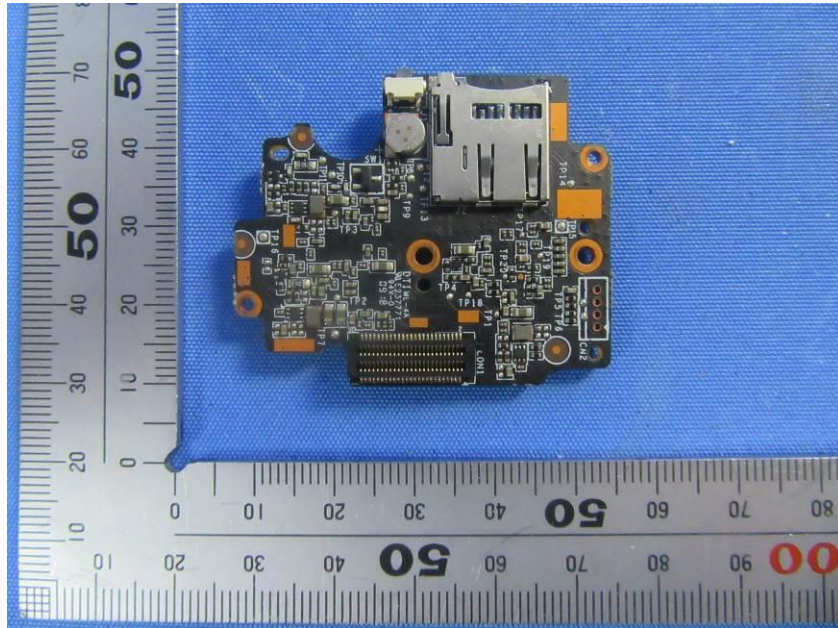

Internal Photos

| | |
|------------------------------------|-----------------------------------------------------------------------------------------------------------|
| Applicant: | Hangzhou Ezviz Software Co., Ltd. |
| Address of Applicant: | Floor 16, Unit B, Building 1, No.555, Qianmo Road, Binjiang District, Hangzhou City, Zhejiang Province |
| Equipment Under Test (EUT): | |
| Product Name: | Wi-Fi Doorbell Camera |
| Model No.: | CS-DB2 |