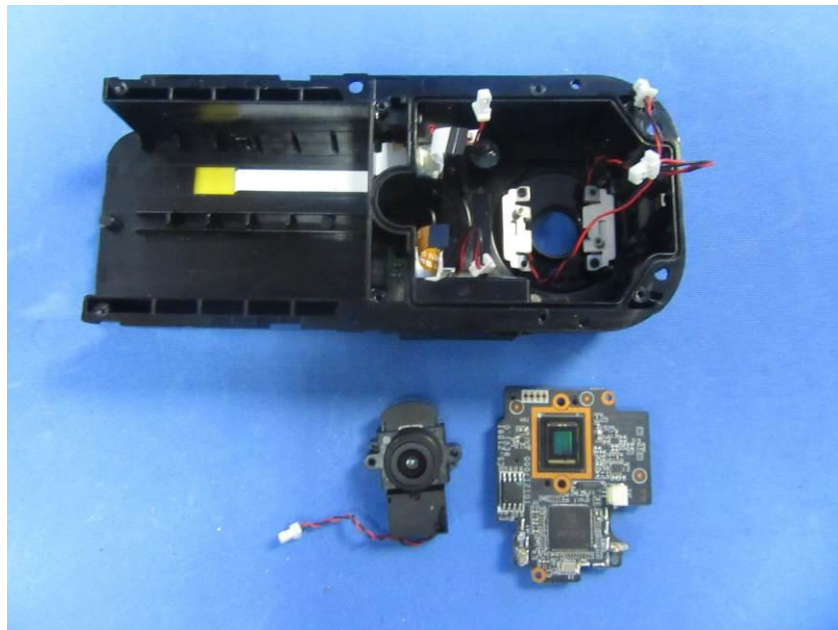

Internal Photos

| | |
|------------------------------------|-----------------------------------------------------------------------------------------------------------|
| Applicant: | Hangzhou Ezviz Software Co., Ltd. |
| Address of Applicant: | Floor 16, Unit B, Building 1, No.555, Qianmo Road, Binjiang District, Hangzhou City, Zhejiang Province |
| Equipment Under Test (EUT): | |
| Product Name: | Wi-Fi Doorbell Camera |
| Model No.: | CS-DB2 |