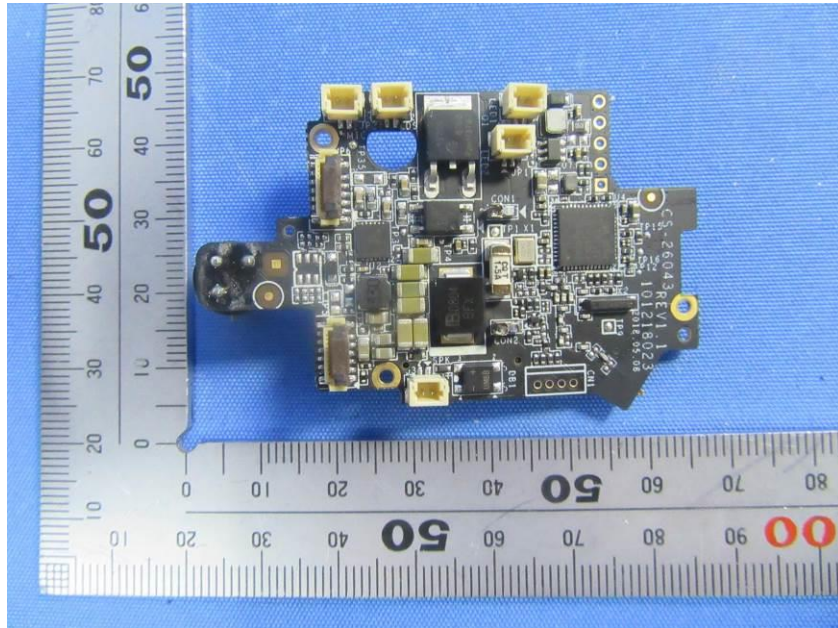

Internal Photos

| | |
|------------------------------------|-----------------------------------------------------------------------------------------------------------|
| Applicant: | Hangzhou Ezviz Software Co., Ltd. |
| Address of Applicant: | Floor 16, Unit B, Building 1, No.555, Qianmo Road, Binjiang District, Hangzhou City, Zhejiang Province |
| Equipment Under Test (EUT): | |
| Product Name: | Wi-Fi Doorbell Camera |
| Model No.: | CS-DB2 |