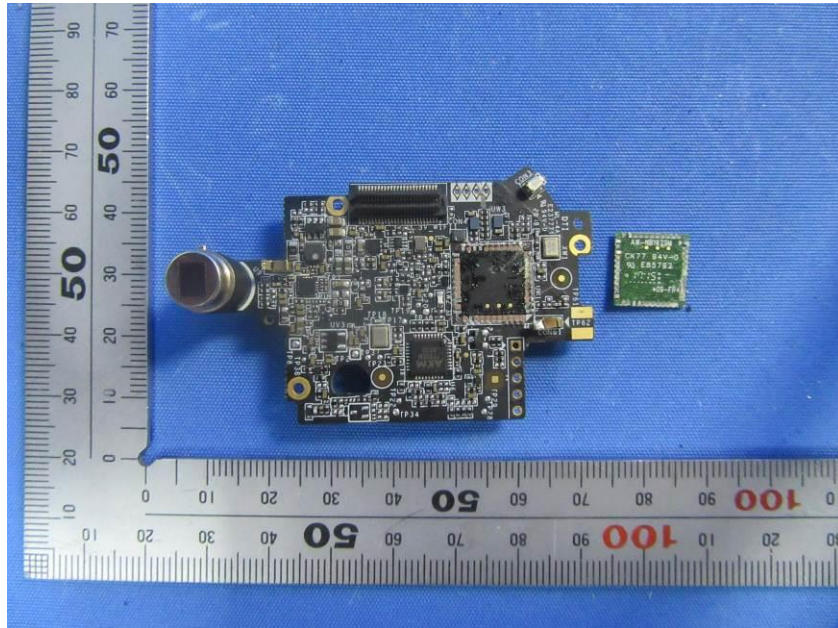

Internal Photos

| | |
|------------------------------------|-----------------------------------------------------------------------------------------------------------|
| Applicant: | Hangzhou Ezviz Software Co., Ltd. |
| Address of Applicant: | Floor 16, Unit B, Building 1, No.555, Qianmo Road, Binjiang District, Hangzhou City, Zhejiang Province |
| Equipment Under Test (EUT): | |
| Product Name: | Wi-Fi Doorbell Camera |
| Model No.: | CS-DB2 |