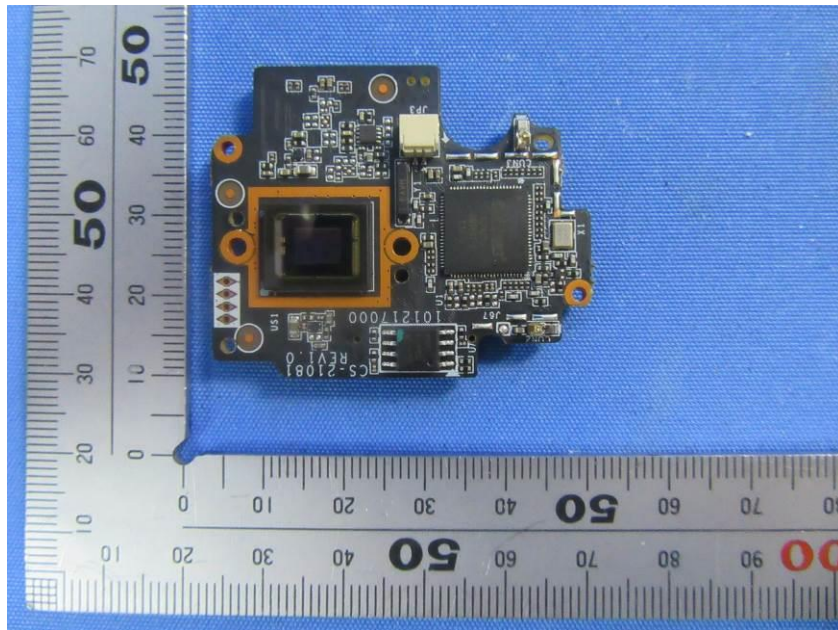

Internal Photos

| | |
|------------------------------------|-----------------------------------------------------------------------------------------------------------|
| Applicant: | Hangzhou Ezviz Software Co., Ltd. |
| Address of Applicant: | Floor 16, Unit B, Building 1, No.555, Qianmo Road, Binjiang District, Hangzhou City, Zhejiang Province |
| Equipment Under Test (EUT): | |
| Product Name: | Wi-Fi Doorbell Camera |
| Model No.: | CS-DB2 |