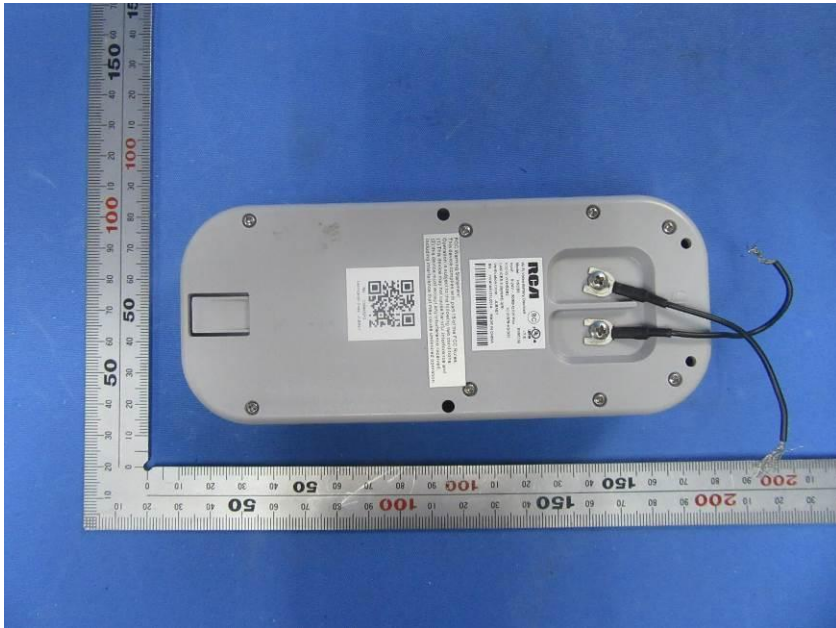

External Photos

Applicant:	Hangzhou Ezviz Software Co., Ltd.
Address of Applicant:	Floor 16, Unit B, Building 1, No.555, Qianmo Road, Binjiang District, Hangzhou City, Zhejiang Province
Equipment Under Test (EUT):	
Product Name:	Wi-Fi Doorbell Camera
Model No.:	CS-DB2