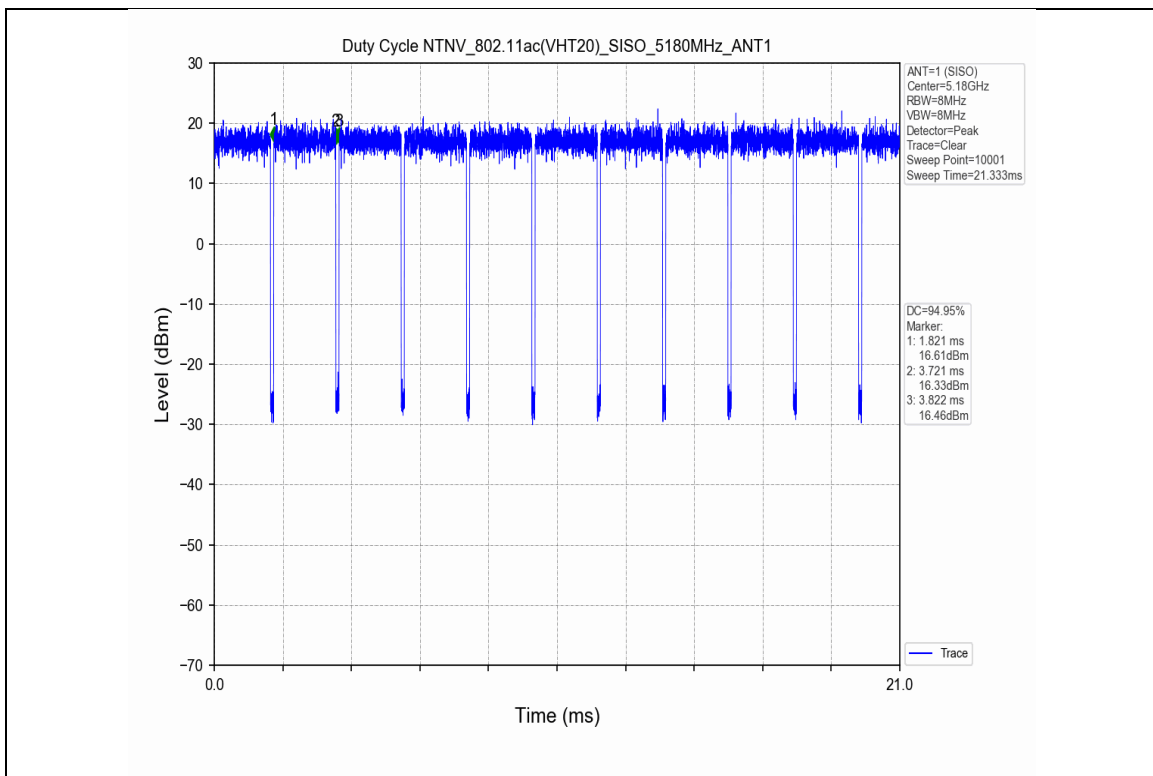

1.2 Test Graph

2. Bandwidth

2.1 Test Result

Test Mode	Frequency (MHz)	TX Type	ANT No.	Emission Bandwidth		Verdict
				Test Result (MHz)	Limits (MHz)	
802.11a	5180	SISO	1	23.822	Only for Report Use	PASS
	5200	SISO	1	22.875	Only for Report Use	PASS
	5240	SISO	1	21.683	Only for Report Use	PASS
	5260	SISO	1	25.484	Only for Report Use	PASS
	5300	SISO	1	27.423	Only for Report Use	PASS
	5320	SISO	1	25.030	Only for Report Use	PASS
802.11n(HT20)	5180	SISO	1	21.082	Only for Report Use	PASS
	5200	SISO	1	21.117	Only for Report Use	PASS
	5240	SISO	1	20.866	Only for Report Use	PASS
	5260	SISO	1	21.325	Only for Report Use	PASS
	5300	SISO	1	28.011	Only for Report Use	PASS
	5320	SISO	1	26.818	Only for Report Use	PASS
802.11n(HT40)	5190	SISO	1	47.085	Only for Report Use	PASS
	5230	SISO	1	42.758	Only for Report Use	PASS
	5270	SISO	1	63.500	Only for Report Use	PASS
	5310	SISO	1	62.960	Only for Report Use	PASS
802.11ac(VHT20)	5180	SISO	1	21.101	Only for Report Use	PASS
	5200	SISO	1	21.124	Only for Report Use	PASS
	5240	SISO	1	21.564	Only for Report Use	PASS
	5260	SISO	1	26.649	Only for Report Use	PASS
	5300	SISO	1	26.475	Only for Report Use	PASS

802.11ac(VHT40)	5320	SISO	1	25.915	Only for Report Use	PASS
	5190	SISO	1	43.646	Only for Report Use	PASS
	5230	SISO	1	48.584	Only for Report Use	PASS
	5270	SISO	1	59.329	Only for Report Use	PASS
	5310	SISO	1	51.324	Only for Report Use	PASS
802.11ac(VHT80)	5210	SISO	1	79.798	Only for Report Use	PASS
	5290	SISO	1	117.162	Only for Report Use	PASS