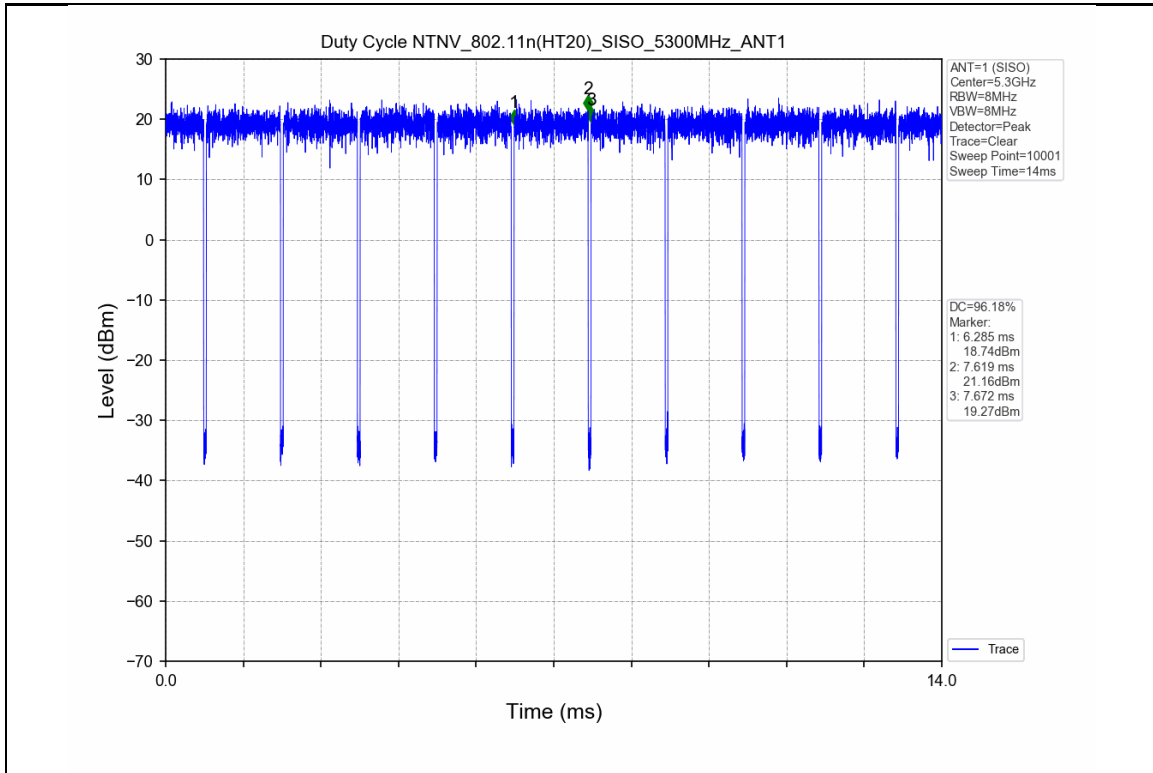

1.2 Test Graph

2. Bandwidth

2.1 Test Result

Test Mode	Frequency (MHz)	TX Type	ANT No.	Emission Bandwidth		Verdict
				Test Result (MHz)	Limits (MHz)	
802.11a	5180	SISO	1	23.822	Only for Report Use	PASS
	5200	SISO	1	22.875	Only for Report Use	PASS
	5240	SISO	1	21.683	Only for Report Use	PASS
	5260	SISO	1	25.484	Only for Report Use	PASS
	5300	SISO	1	27.423	Only for Report Use	PASS
	5320	SISO	1	25.030	Only for Report Use	PASS
802.11n(HT20)	5180	SISO	1	21.082	Only for Report Use	PASS
	5200	SISO	1	21.117	Only for Report Use	PASS
	5240	SISO	1	20.866	Only for Report Use	PASS
	5260	SISO	1	21.325	Only for Report Use	PASS
	5300	SISO	1	28.011	Only for Report Use	PASS
	5320	SISO	1	26.818	Only for Report Use	PASS
802.11n(HT40)	5190	SISO	1	47.085	Only for Report Use	PASS
	5230	SISO	1	42.758	Only for Report Use	PASS
	5270	SISO	1	63.500	Only for Report Use	PASS
	5310	SISO	1	62.960	Only for Report Use	PASS
802.11ac(VHT20)	5180	SISO	1	21.101	Only for Report Use	PASS
	5200	SISO	1	21.124	Only for Report Use	PASS
	5240	SISO	1	21.564	Only for Report Use	PASS
	5260	SISO	1	26.649	Only for Report Use	PASS
	5300	SISO	1	26.475	Only for Report Use	PASS

802.11ac(VHT40)	5320	SISO	1	25.915	Only for Report Use	PASS
	5190	SISO	1	43.646	Only for Report Use	PASS
	5230	SISO	1	48.584	Only for Report Use	PASS
	5270	SISO	1	59.329	Only for Report Use	PASS
	5310	SISO	1	51.324	Only for Report Use	PASS
802.11ac(VHT80)	5210	SISO	1	79.798	Only for Report Use	PASS
	5290	SISO	1	117.162	Only for Report Use	PASS