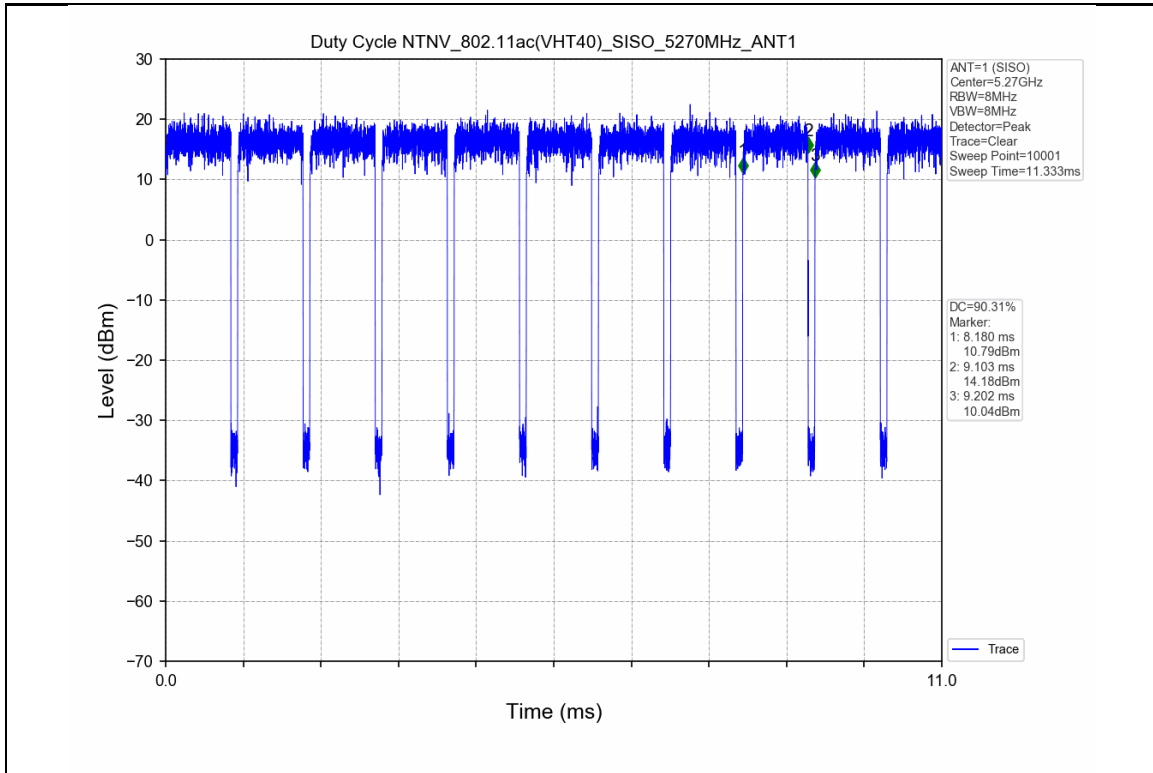

1.2 Test Graph

2. Bandwidth

2.1 Test Result

Test Mode	Frequency (MHz)	TX Type	ANT No.	Emission Bandwidth		Verdict
				Test Result (MHz)	Limits (MHz)	
802.11a	5180	SISO	1	23.822	Only for Report Use	PASS
	5200	SISO	1	22.875	Only for Report Use	PASS
	5240	SISO	1	21.683	Only for Report Use	PASS
	5260	SISO	1	25.484	Only for Report Use	PASS
	5300	SISO	1	27.423	Only for Report Use	PASS
	5320	SISO	1	25.030	Only for Report Use	PASS
802.11n(HT20)	5180	SISO	1	21.082	Only for Report Use	PASS
	5200	SISO	1	21.117	Only for Report Use	PASS
	5240	SISO	1	20.866	Only for Report Use	PASS
	5260	SISO	1	21.325	Only for Report Use	PASS
	5300	SISO	1	28.011	Only for Report Use	PASS
	5320	SISO	1	26.818	Only for Report Use	PASS
802.11n(HT40)	5190	SISO	1	47.085	Only for Report Use	PASS
	5230	SISO	1	42.758	Only for Report Use	PASS
	5270	SISO	1	63.500	Only for Report Use	PASS
	5310	SISO	1	62.960	Only for Report Use	PASS
802.11ac(VHT20)	5180	SISO	1	21.101	Only for Report Use	PASS
	5200	SISO	1	21.124	Only for Report Use	PASS
	5240	SISO	1	21.564	Only for Report Use	PASS
	5260	SISO	1	26.649	Only for Report Use	PASS
	5300	SISO	1	26.475	Only for Report Use	PASS

802.11ac(VHT40)	5320	SISO	1	25.915	Only for Report Use	PASS
	5190	SISO	1	43.646	Only for Report Use	PASS
	5230	SISO	1	48.584	Only for Report Use	PASS
	5270	SISO	1	59.329	Only for Report Use	PASS
	5310	SISO	1	51.324	Only for Report Use	PASS
802.11ac(VHT80)	5210	SISO	1	79.798	Only for Report Use	PASS
	5290	SISO	1	117.162	Only for Report Use	PASS