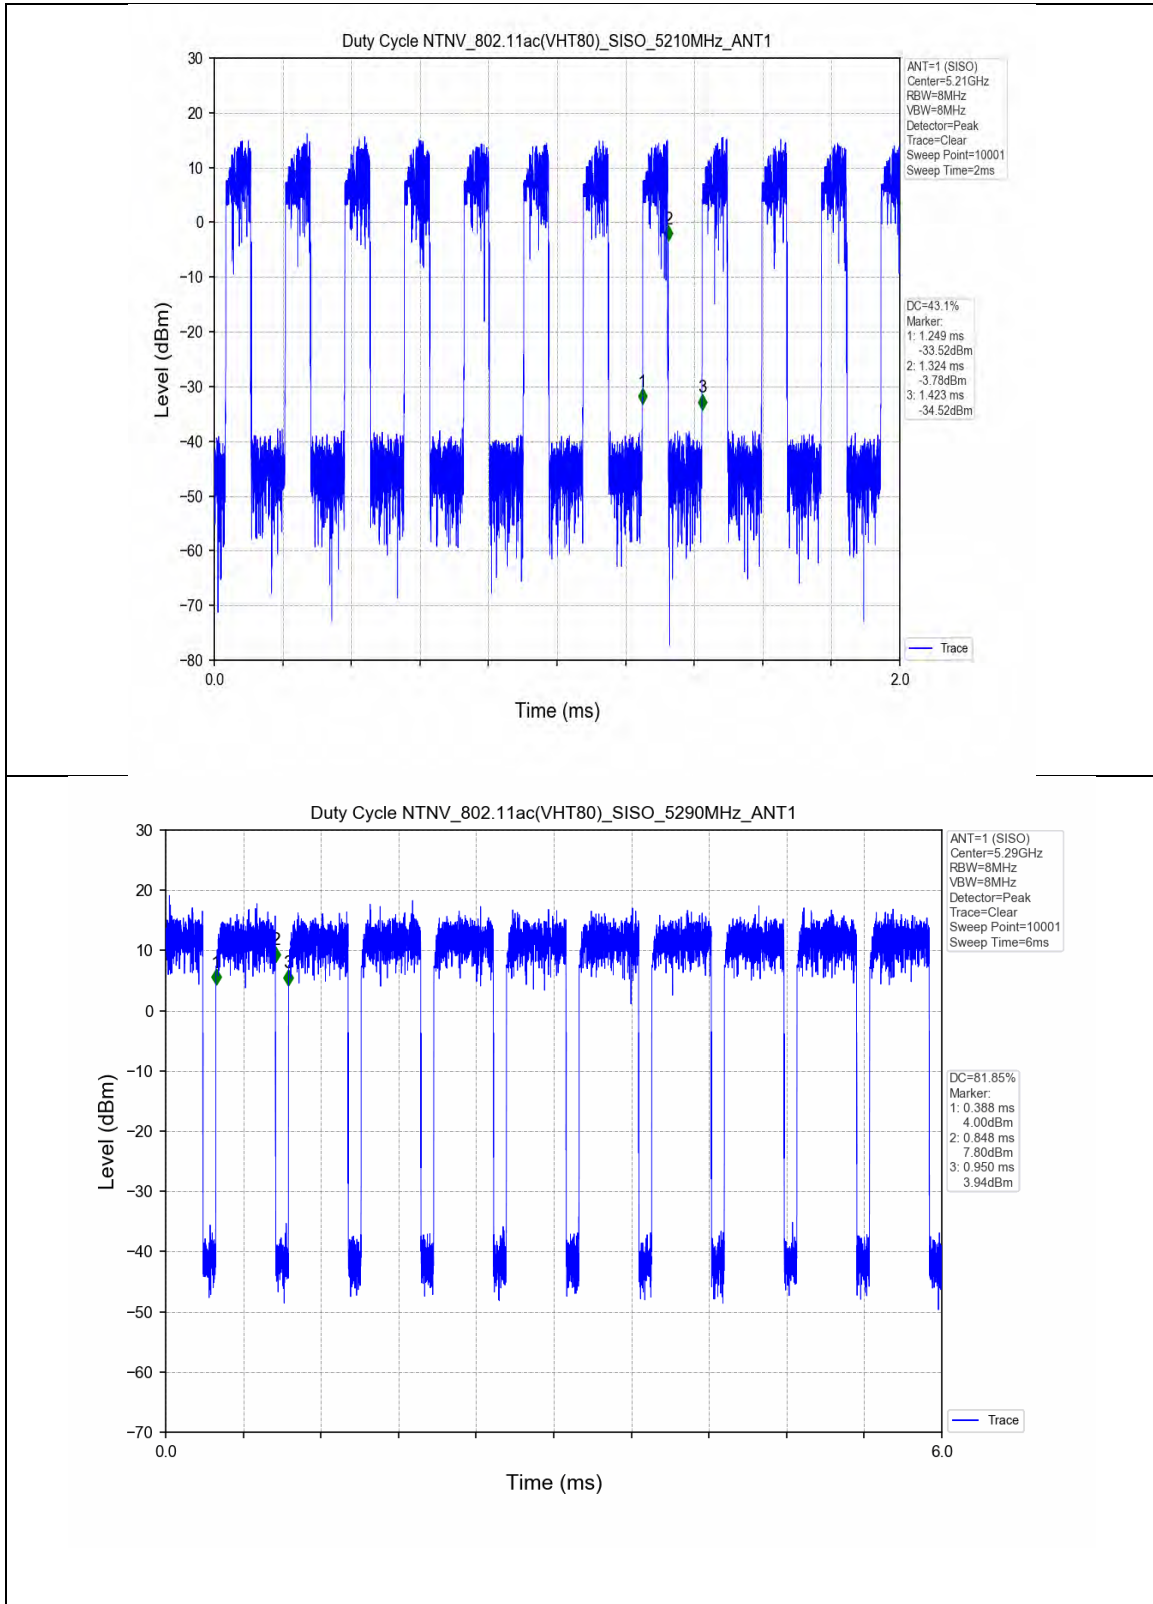

1.2 Test Graph

2. Bandwidth

2.1 Test Result

Test Mode	Frequency (MHz)	TX Type	ANT No.	Emission Bandwidth		Verdict
				Test Result (MHz)	Limits (MHz)	
802.11a	5180	SISO	1	23.822	Only for Report Use	PASS
	5200	SISO	1	22.875	Only for Report Use	PASS
	5240	SISO	1	21.683	Only for Report Use	PASS
	5260	SISO	1	25.484	Only for Report Use	PASS
	5300	SISO	1	27.423	Only for Report Use	PASS
	5320	SISO	1	25.030	Only for Report Use	PASS
802.11n(HT20)	5180	SISO	1	21.082	Only for Report Use	PASS
	5200	SISO	1	21.117	Only for Report Use	PASS
	5240	SISO	1	20.866	Only for Report Use	PASS
	5260	SISO	1	21.325	Only for Report Use	PASS
	5300	SISO	1	28.011	Only for Report Use	PASS
	5320	SISO	1	26.818	Only for Report Use	PASS
802.11n(HT40)	5190	SISO	1	47.085	Only for Report Use	PASS
	5230	SISO	1	42.758	Only for Report Use	PASS
	5270	SISO	1	63.500	Only for Report Use	PASS
	5310	SISO	1	62.960	Only for Report Use	PASS
802.11ac(VHT20)	5180	SISO	1	21.101	Only for Report Use	PASS
	5200	SISO	1	21.124	Only for Report Use	PASS
	5240	SISO	1	21.564	Only for Report Use	PASS
	5260	SISO	1	26.649	Only for Report Use	PASS
	5300	SISO	1	26.475	Only for Report Use	PASS

802.11ac(VHT40)	5320	SISO	1	25.915	Only for Report Use	PASS
	5190	SISO	1	43.646	Only for Report Use	PASS
	5230	SISO	1	48.584	Only for Report Use	PASS
	5270	SISO	1	59.329	Only for Report Use	PASS
	5310	SISO	1	51.324	Only for Report Use	PASS
802.11ac(VHT80)	5210	SISO	1	79.798	Only for Report Use	PASS
	5290	SISO	1	117.162	Only for Report Use	PASS