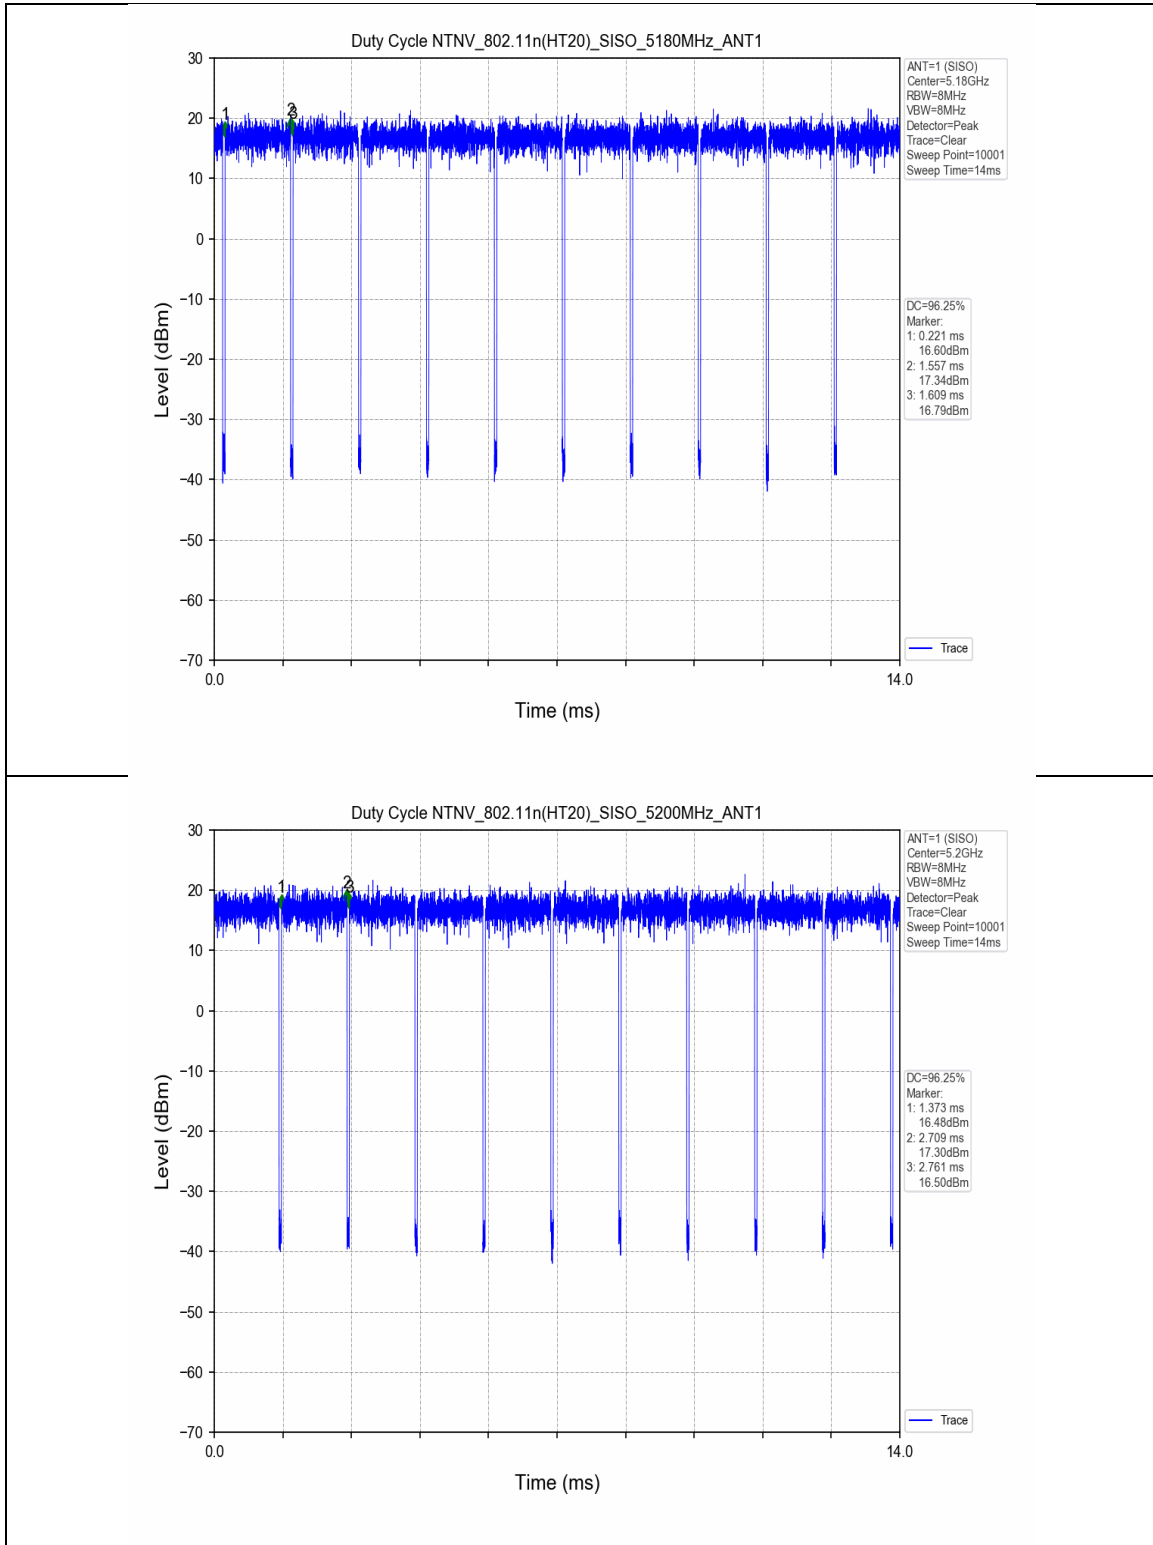

1.2 Test Graph

2. Bandwidth

2.1 Test Result

Test Mode	Frequency (MHz)	TX Type	ANT No.	Emission Bandwidth		Verdict
				Test Result (MHz)	Limits (MHz)	
802.11a	5180	SISO	1	23.822	Only for Report Use	PASS
	5200	SISO	1	22.875	Only for Report Use	PASS
	5240	SISO	1	21.683	Only for Report Use	PASS
	5260	SISO	1	25.484	Only for Report Use	PASS
	5300	SISO	1	27.423	Only for Report Use	PASS
	5320	SISO	1	25.030	Only for Report Use	PASS
802.11n(HT20)	5180	SISO	1	21.082	Only for Report Use	PASS
	5200	SISO	1	21.117	Only for Report Use	PASS
	5240	SISO	1	20.866	Only for Report Use	PASS
	5260	SISO	1	21.325	Only for Report Use	PASS
	5300	SISO	1	28.011	Only for Report Use	PASS
	5320	SISO	1	26.818	Only for Report Use	PASS
802.11n(HT40)	5190	SISO	1	47.085	Only for Report Use	PASS
	5230	SISO	1	42.758	Only for Report Use	PASS
	5270	SISO	1	63.500	Only for Report Use	PASS
	5310	SISO	1	62.960	Only for Report Use	PASS
802.11ac(VHT20)	5180	SISO	1	21.101	Only for Report Use	PASS
	5200	SISO	1	21.124	Only for Report Use	PASS
	5240	SISO	1	21.564	Only for Report Use	PASS
	5260	SISO	1	26.649	Only for Report Use	PASS
	5300	SISO	1	26.475	Only for Report Use	PASS

802.11ac(VHT40)	5320	SISO	1	25.915	Only for Report Use	PASS
	5190	SISO	1	43.646	Only for Report Use	PASS
	5230	SISO	1	48.584	Only for Report Use	PASS
	5270	SISO	1	59.329	Only for Report Use	PASS
	5310	SISO	1	51.324	Only for Report Use	PASS
802.11ac(VHT80)	5210	SISO	1	79.798	Only for Report Use	PASS
	5290	SISO	1	117.162	Only for Report Use	PASS