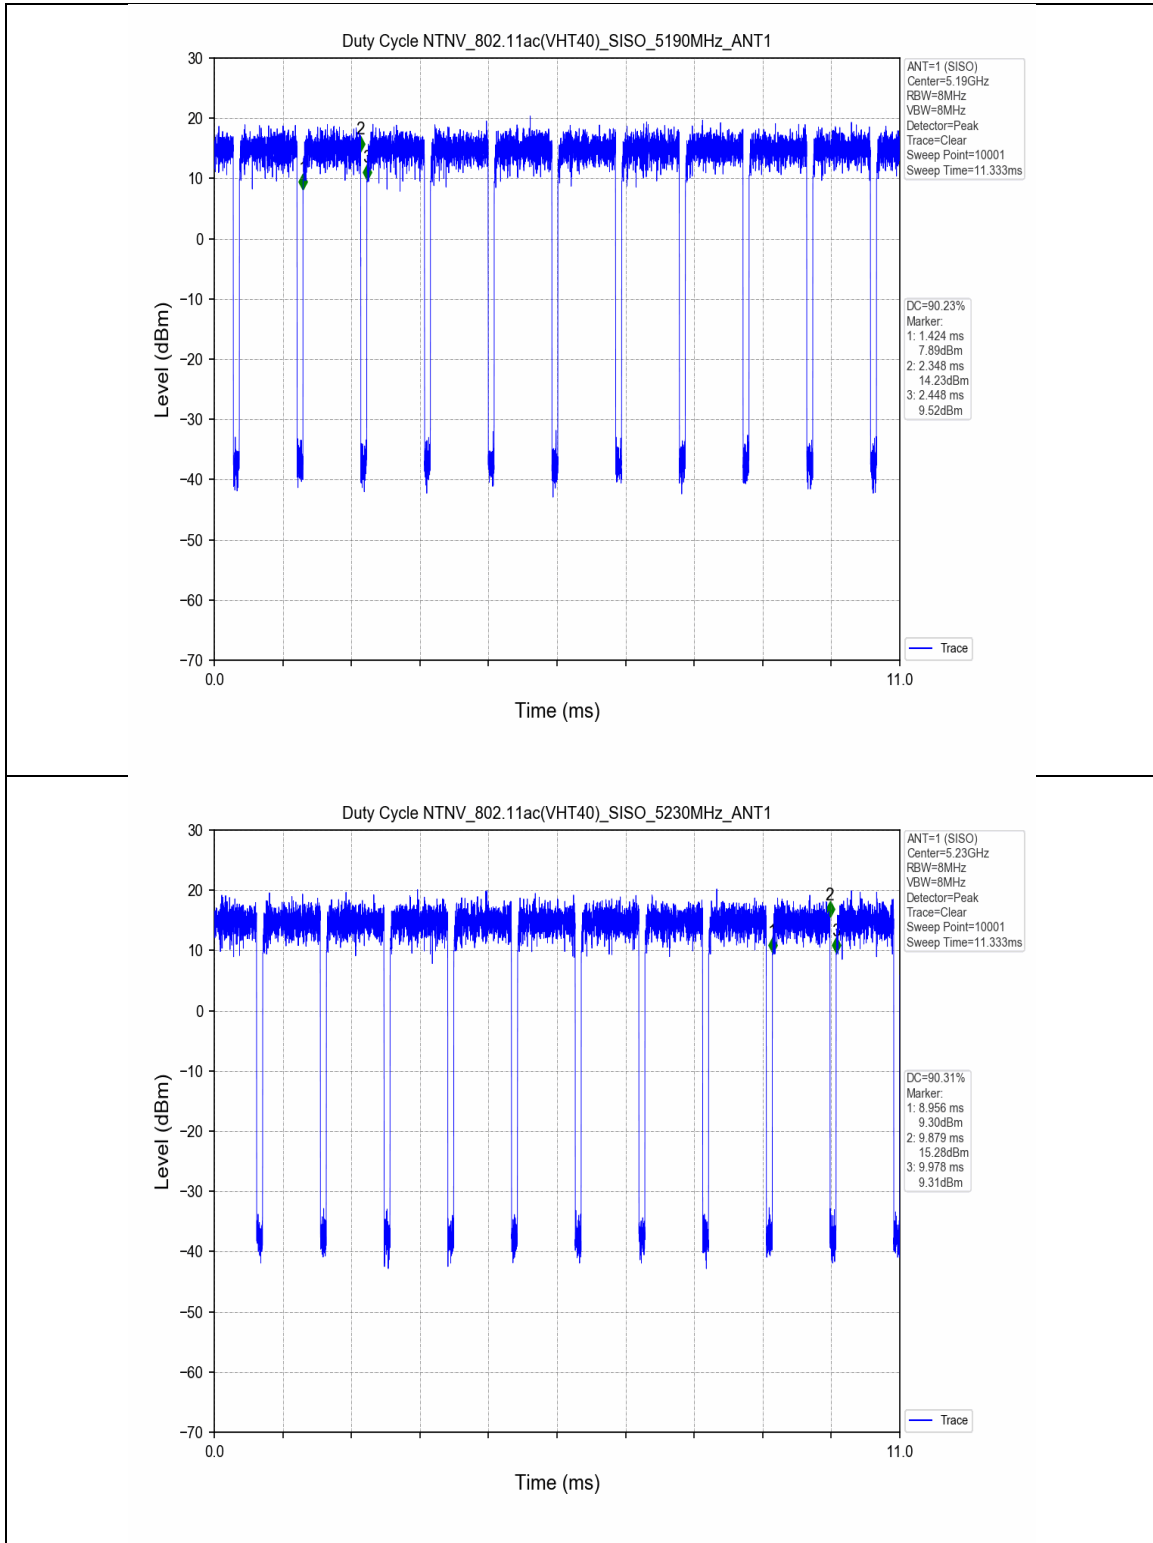

1.2 Test Graph

2. Bandwidth

2.1 Test Result

Test Mode	Frequency (MHz)	TX Type	ANT No.	Emission Bandwidth		Verdict
				Test Result (MHz)	Limits (MHz)	
802.11a	5180	SISO	1	23.822	Only for Report Use	PASS
	5200	SISO	1	22.875	Only for Report Use	PASS
	5240	SISO	1	21.683	Only for Report Use	PASS
	5260	SISO	1	25.484	Only for Report Use	PASS
	5300	SISO	1	27.423	Only for Report Use	PASS
	5320	SISO	1	25.030	Only for Report Use	PASS
802.11n(HT20)	5180	SISO	1	21.082	Only for Report Use	PASS
	5200	SISO	1	21.117	Only for Report Use	PASS
	5240	SISO	1	20.866	Only for Report Use	PASS
	5260	SISO	1	21.325	Only for Report Use	PASS
	5300	SISO	1	28.011	Only for Report Use	PASS
	5320	SISO	1	26.818	Only for Report Use	PASS
802.11n(HT40)	5190	SISO	1	47.085	Only for Report Use	PASS
	5230	SISO	1	42.758	Only for Report Use	PASS
	5270	SISO	1	63.500	Only for Report Use	PASS
	5310	SISO	1	62.960	Only for Report Use	PASS
802.11ac(VHT20)	5180	SISO	1	21.101	Only for Report Use	PASS
	5200	SISO	1	21.124	Only for Report Use	PASS
	5240	SISO	1	21.564	Only for Report Use	PASS
	5260	SISO	1	26.649	Only for Report Use	PASS
	5300	SISO	1	26.475	Only for Report Use	PASS

802.11ac(VHT40)	5320	SISO	1	25.915	Only for Report Use	PASS
	5190	SISO	1	43.646	Only for Report Use	PASS
	5230	SISO	1	48.584	Only for Report Use	PASS
	5270	SISO	1	59.329	Only for Report Use	PASS
	5310	SISO	1	51.324	Only for Report Use	PASS
802.11ac(VHT80)	5210	SISO	1	79.798	Only for Report Use	PASS
	5290	SISO	1	117.162	Only for Report Use	PASS