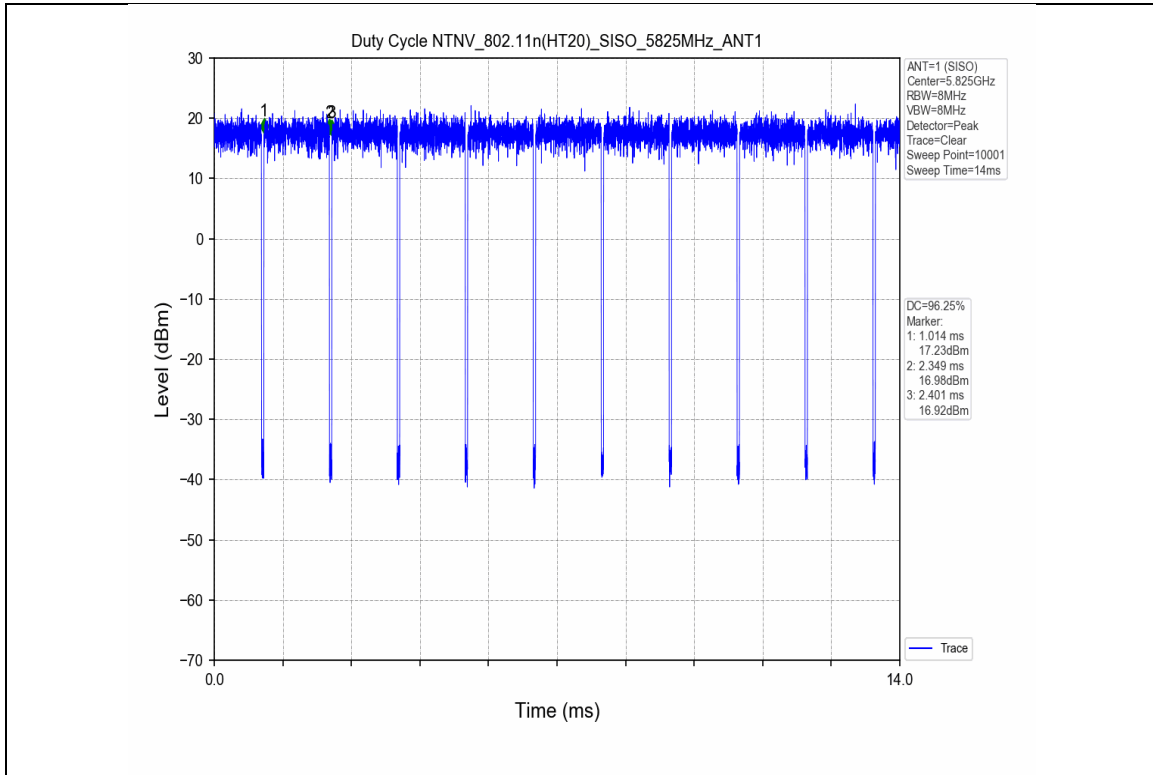

1.2 Test Graph

2. Bandwidth

2.1 Test Result

Test Mode	Frequency (MHz)	TX Type	ANT No.	Emission Bandwidth		Verdict
				Test Result (MHz)	Limits (MHz)	
802.11a	5180	SISO	1	23.822	Only for Report Use	PASS
	5200	SISO	1	22.875	Only for Report Use	PASS
	5240	SISO	1	21.683	Only for Report Use	PASS
	5260	SISO	1	25.484	Only for Report Use	PASS
	5300	SISO	1	27.423	Only for Report Use	PASS
	5320	SISO	1	25.030	Only for Report Use	PASS
802.11n(HT20)	5180	SISO	1	21.082	Only for Report Use	PASS
	5200	SISO	1	21.117	Only for Report Use	PASS
	5240	SISO	1	20.866	Only for Report Use	PASS
	5260	SISO	1	21.325	Only for Report Use	PASS
	5300	SISO	1	28.011	Only for Report Use	PASS
	5320	SISO	1	26.818	Only for Report Use	PASS
802.11n(HT40)	5190	SISO	1	47.085	Only for Report Use	PASS
	5230	SISO	1	42.758	Only for Report Use	PASS
	5270	SISO	1	63.500	Only for Report Use	PASS
	5310	SISO	1	62.960	Only for Report Use	PASS
802.11ac(VHT20)	5180	SISO	1	21.101	Only for Report Use	PASS
	5200	SISO	1	21.124	Only for Report Use	PASS
	5240	SISO	1	21.564	Only for Report Use	PASS
	5260	SISO	1	26.649	Only for Report Use	PASS
	5300	SISO	1	26.475	Only for Report Use	PASS

802.11ac(VHT40)	5320	SISO	1	25.915	Only for Report Use	PASS
	5190	SISO	1	43.646	Only for Report Use	PASS
	5230	SISO	1	48.584	Only for Report Use	PASS
	5270	SISO	1	59.329	Only for Report Use	PASS
	5310	SISO	1	51.324	Only for Report Use	PASS
802.11ac(VHT80)	5210	SISO	1	79.798	Only for Report Use	PASS
	5290	SISO	1	117.162	Only for Report Use	PASS