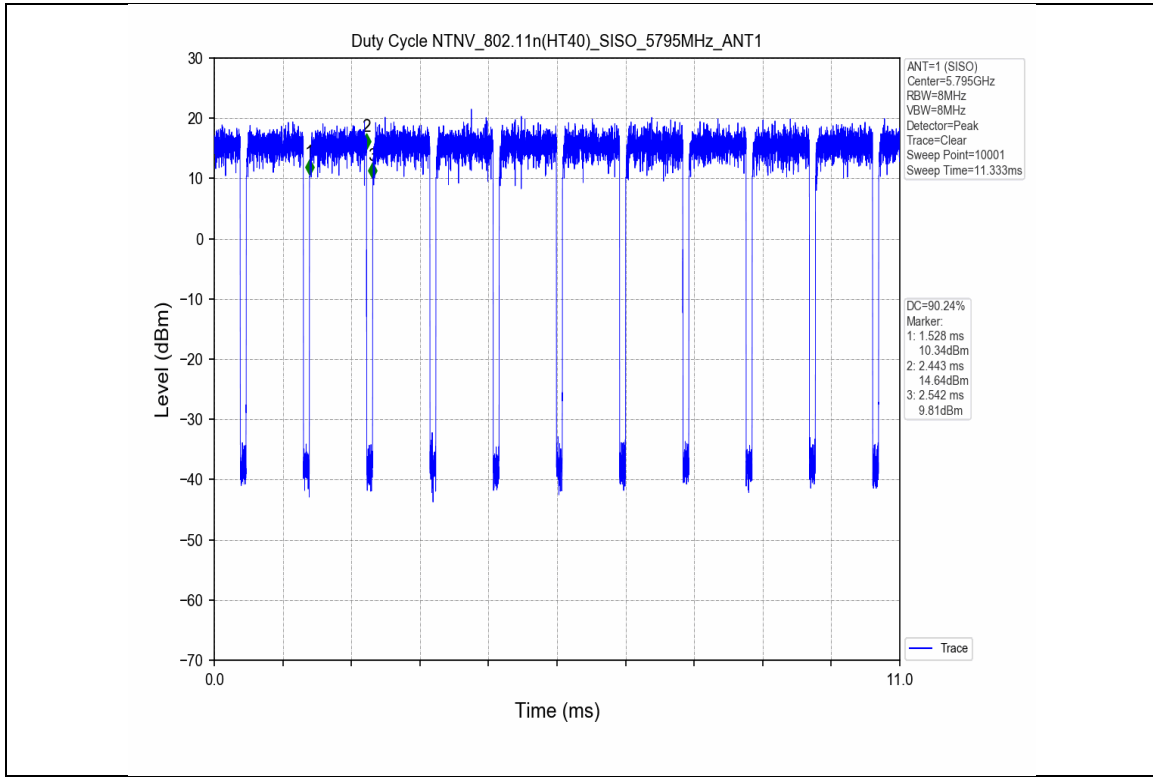

1.2 Test Graph

2. Bandwidth

2.1 Test Result

Test Mode	Frequency (MHz)	TX Type	ANT No.	Emission Bandwidth		Verdict
				Test Result (MHz)	Limits (MHz)	
802.11a	5180	SISO	1	23.822	Only for Report Use	PASS
	5200	SISO	1	22.875	Only for Report Use	PASS
	5240	SISO	1	21.683	Only for Report Use	PASS
	5260	SISO	1	25.484	Only for Report Use	PASS
	5300	SISO	1	27.423	Only for Report Use	PASS
	5320	SISO	1	25.030	Only for Report Use	PASS
802.11n(HT20)	5180	SISO	1	21.082	Only for Report Use	PASS
	5200	SISO	1	21.117	Only for Report Use	PASS
	5240	SISO	1	20.866	Only for Report Use	PASS
	5260	SISO	1	21.325	Only for Report Use	PASS
	5300	SISO	1	28.011	Only for Report Use	PASS
	5320	SISO	1	26.818	Only for Report Use	PASS
802.11n(HT40)	5190	SISO	1	47.085	Only for Report Use	PASS
	5230	SISO	1	42.758	Only for Report Use	PASS
	5270	SISO	1	63.500	Only for Report Use	PASS
	5310	SISO	1	62.960	Only for Report Use	PASS
802.11ac(VHT20)	5180	SISO	1	21.101	Only for Report Use	PASS
	5200	SISO	1	21.124	Only for Report Use	PASS
	5240	SISO	1	21.564	Only for Report Use	PASS
	5260	SISO	1	26.649	Only for Report Use	PASS
	5300	SISO	1	26.475	Only for Report Use	PASS

802.11ac(VHT40)	5320	SISO	1	25.915	Only for Report Use	PASS
	5190	SISO	1	43.646	Only for Report Use	PASS
	5230	SISO	1	48.584	Only for Report Use	PASS
	5270	SISO	1	59.329	Only for Report Use	PASS
	5310	SISO	1	51.324	Only for Report Use	PASS
802.11ac(VHT80)	5210	SISO	1	79.798	Only for Report Use	PASS
	5290	SISO	1	117.162	Only for Report Use	PASS