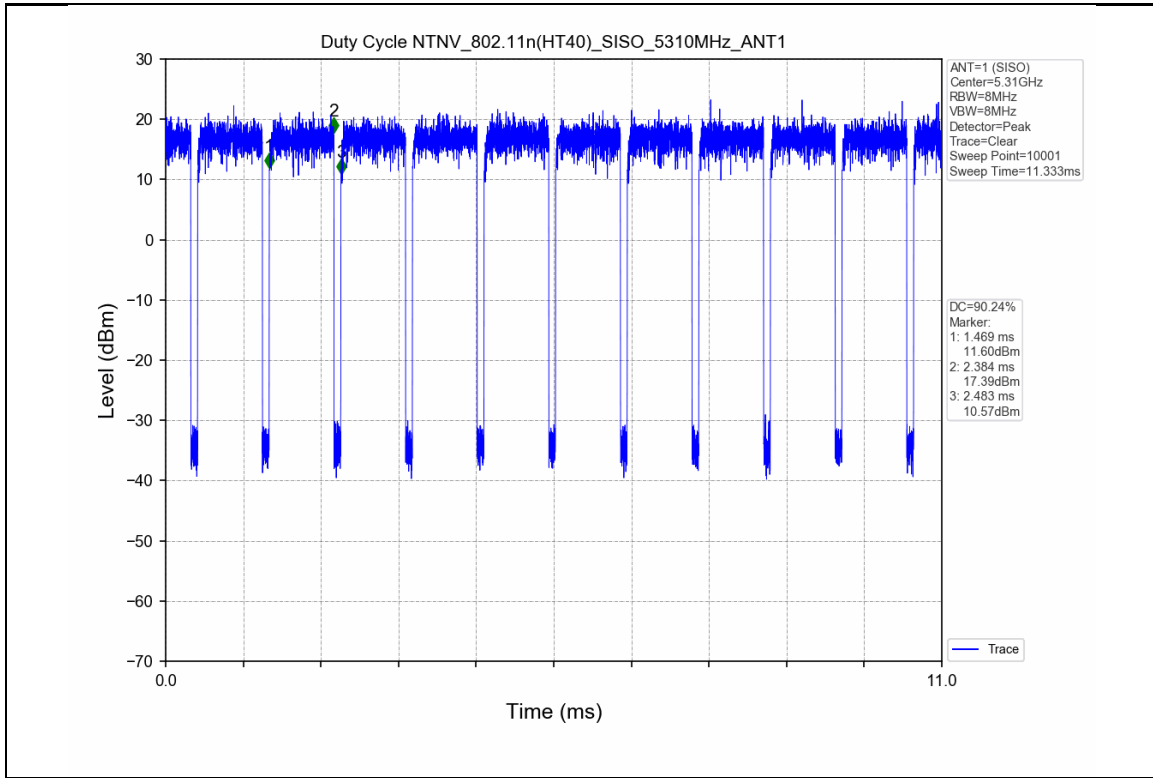

1.2 Test Graph

2. Bandwidth

2.1 Test Result

Test Mode	Frequency (MHz)	TX Type	ANT No.	Emission Bandwidth		Verdict
				Test Result (MHz)	Limits (MHz)	
802.11a	5180	SISO	1	23.822	Only for Report Use	PASS
	5200	SISO	1	22.875	Only for Report Use	PASS
	5240	SISO	1	21.683	Only for Report Use	PASS
	5260	SISO	1	25.484	Only for Report Use	PASS
	5300	SISO	1	27.423	Only for Report Use	PASS
	5320	SISO	1	25.030	Only for Report Use	PASS
802.11n(HT20)	5180	SISO	1	21.082	Only for Report Use	PASS
	5200	SISO	1	21.117	Only for Report Use	PASS
	5240	SISO	1	20.866	Only for Report Use	PASS
	5260	SISO	1	21.325	Only for Report Use	PASS
	5300	SISO	1	28.011	Only for Report Use	PASS
	5320	SISO	1	26.818	Only for Report Use	PASS
802.11n(HT40)	5190	SISO	1	47.085	Only for Report Use	PASS
	5230	SISO	1	42.758	Only for Report Use	PASS
	5270	SISO	1	63.500	Only for Report Use	PASS
	5310	SISO	1	62.960	Only for Report Use	PASS
802.11ac(VHT20)	5180	SISO	1	21.101	Only for Report Use	PASS
	5200	SISO	1	21.124	Only for Report Use	PASS
	5240	SISO	1	21.564	Only for Report Use	PASS
	5260	SISO	1	26.649	Only for Report Use	PASS
	5300	SISO	1	26.475	Only for Report Use	PASS

802.11ac(VHT40)	5320	SISO	1	25.915	Only for Report Use	PASS
	5190	SISO	1	43.646	Only for Report Use	PASS
	5230	SISO	1	48.584	Only for Report Use	PASS
	5270	SISO	1	59.329	Only for Report Use	PASS
	5310	SISO	1	51.324	Only for Report Use	PASS
802.11ac(VHT80)	5210	SISO	1	79.798	Only for Report Use	PASS
	5290	SISO	1	117.162	Only for Report Use	PASS