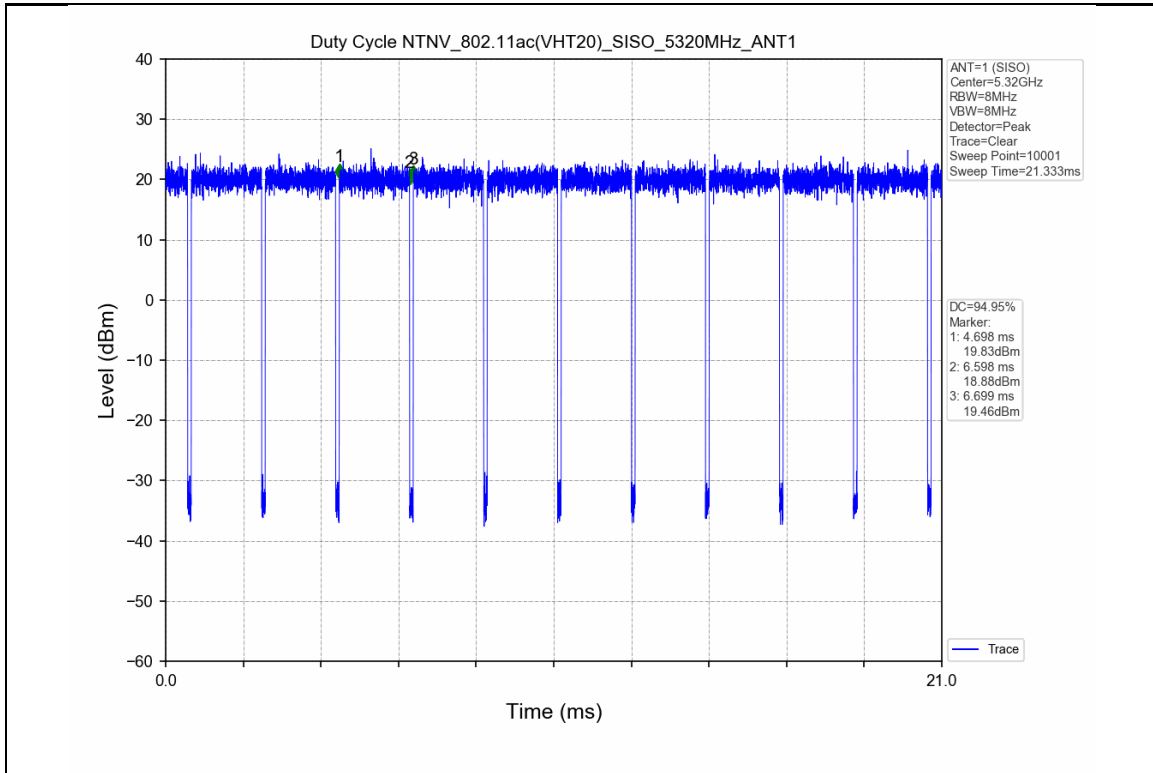

1.2 Test Graph

2. Bandwidth

2.1 Test Result

Test Mode	Frequency (MHz)	TX Type	ANT No.	Emission Bandwidth		Verdict
				Test Result (MHz)	Limits (MHz)	
802.11a	5180	SISO	1	23.822	Only for Report Use	PASS
	5200	SISO	1	22.875	Only for Report Use	PASS
	5240	SISO	1	21.683	Only for Report Use	PASS
	5260	SISO	1	25.484	Only for Report Use	PASS
	5300	SISO	1	27.423	Only for Report Use	PASS
	5320	SISO	1	25.030	Only for Report Use	PASS
802.11n(HT20)	5180	SISO	1	21.082	Only for Report Use	PASS
	5200	SISO	1	21.117	Only for Report Use	PASS
	5240	SISO	1	20.866	Only for Report Use	PASS
	5260	SISO	1	21.325	Only for Report Use	PASS
	5300	SISO	1	28.011	Only for Report Use	PASS
	5320	SISO	1	26.818	Only for Report Use	PASS
802.11n(HT40)	5190	SISO	1	47.085	Only for Report Use	PASS
	5230	SISO	1	42.758	Only for Report Use	PASS
	5270	SISO	1	63.500	Only for Report Use	PASS
	5310	SISO	1	62.960	Only for Report Use	PASS
802.11ac(VHT20)	5180	SISO	1	21.101	Only for Report Use	PASS
	5200	SISO	1	21.124	Only for Report Use	PASS
	5240	SISO	1	21.564	Only for Report Use	PASS
	5260	SISO	1	26.649	Only for Report Use	PASS
	5300	SISO	1	26.475	Only for Report Use	PASS

802.11ac(VHT40)	5320	SISO	1	25.915	Only for Report Use	PASS
	5190	SISO	1	43.646	Only for Report Use	PASS
	5230	SISO	1	48.584	Only for Report Use	PASS
	5270	SISO	1	59.329	Only for Report Use	PASS
	5310	SISO	1	51.324	Only for Report Use	PASS
802.11ac(VHT80)	5210	SISO	1	79.798	Only for Report Use	PASS
	5290	SISO	1	117.162	Only for Report Use	PASS