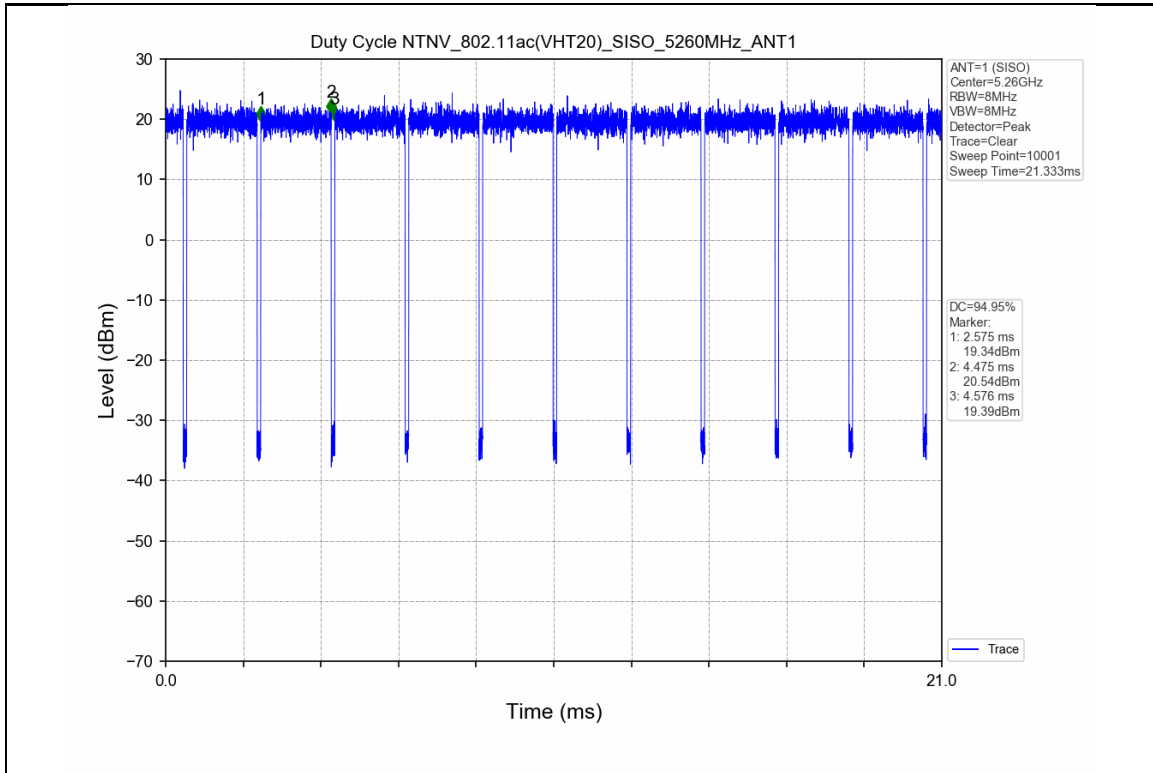

1.2 Test Graph

2. Bandwidth

2.1 Test Result

Test Mode	Frequency (MHz)	TX Type	ANT No.	Emission Bandwidth		Verdict
				Test Result (MHz)	Limits (MHz)	
802.11a	5180	SISO	1	23.822	Only for Report Use	PASS
	5200	SISO	1	22.875	Only for Report Use	PASS
	5240	SISO	1	21.683	Only for Report Use	PASS
	5260	SISO	1	25.484	Only for Report Use	PASS
	5300	SISO	1	27.423	Only for Report Use	PASS
	5320	SISO	1	25.030	Only for Report Use	PASS
802.11n(HT20)	5180	SISO	1	21.082	Only for Report Use	PASS
	5200	SISO	1	21.117	Only for Report Use	PASS
	5240	SISO	1	20.866	Only for Report Use	PASS
	5260	SISO	1	21.325	Only for Report Use	PASS
	5300	SISO	1	28.011	Only for Report Use	PASS
	5320	SISO	1	26.818	Only for Report Use	PASS
802.11n(HT40)	5190	SISO	1	47.085	Only for Report Use	PASS
	5230	SISO	1	42.758	Only for Report Use	PASS
	5270	SISO	1	63.500	Only for Report Use	PASS
	5310	SISO	1	62.960	Only for Report Use	PASS
802.11ac(VHT20)	5180	SISO	1	21.101	Only for Report Use	PASS
	5200	SISO	1	21.124	Only for Report Use	PASS
	5240	SISO	1	21.564	Only for Report Use	PASS
	5260	SISO	1	26.649	Only for Report Use	PASS
	5300	SISO	1	26.475	Only for Report Use	PASS

802.11ac(VHT40)	5320	SISO	1	25.915	Only for Report Use	PASS
	5190	SISO	1	43.646	Only for Report Use	PASS
	5230	SISO	1	48.584	Only for Report Use	PASS
	5270	SISO	1	59.329	Only for Report Use	PASS
	5310	SISO	1	51.324	Only for Report Use	PASS
802.11ac(VHT80)	5210	SISO	1	79.798	Only for Report Use	PASS
	5290	SISO	1	117.162	Only for Report Use	PASS