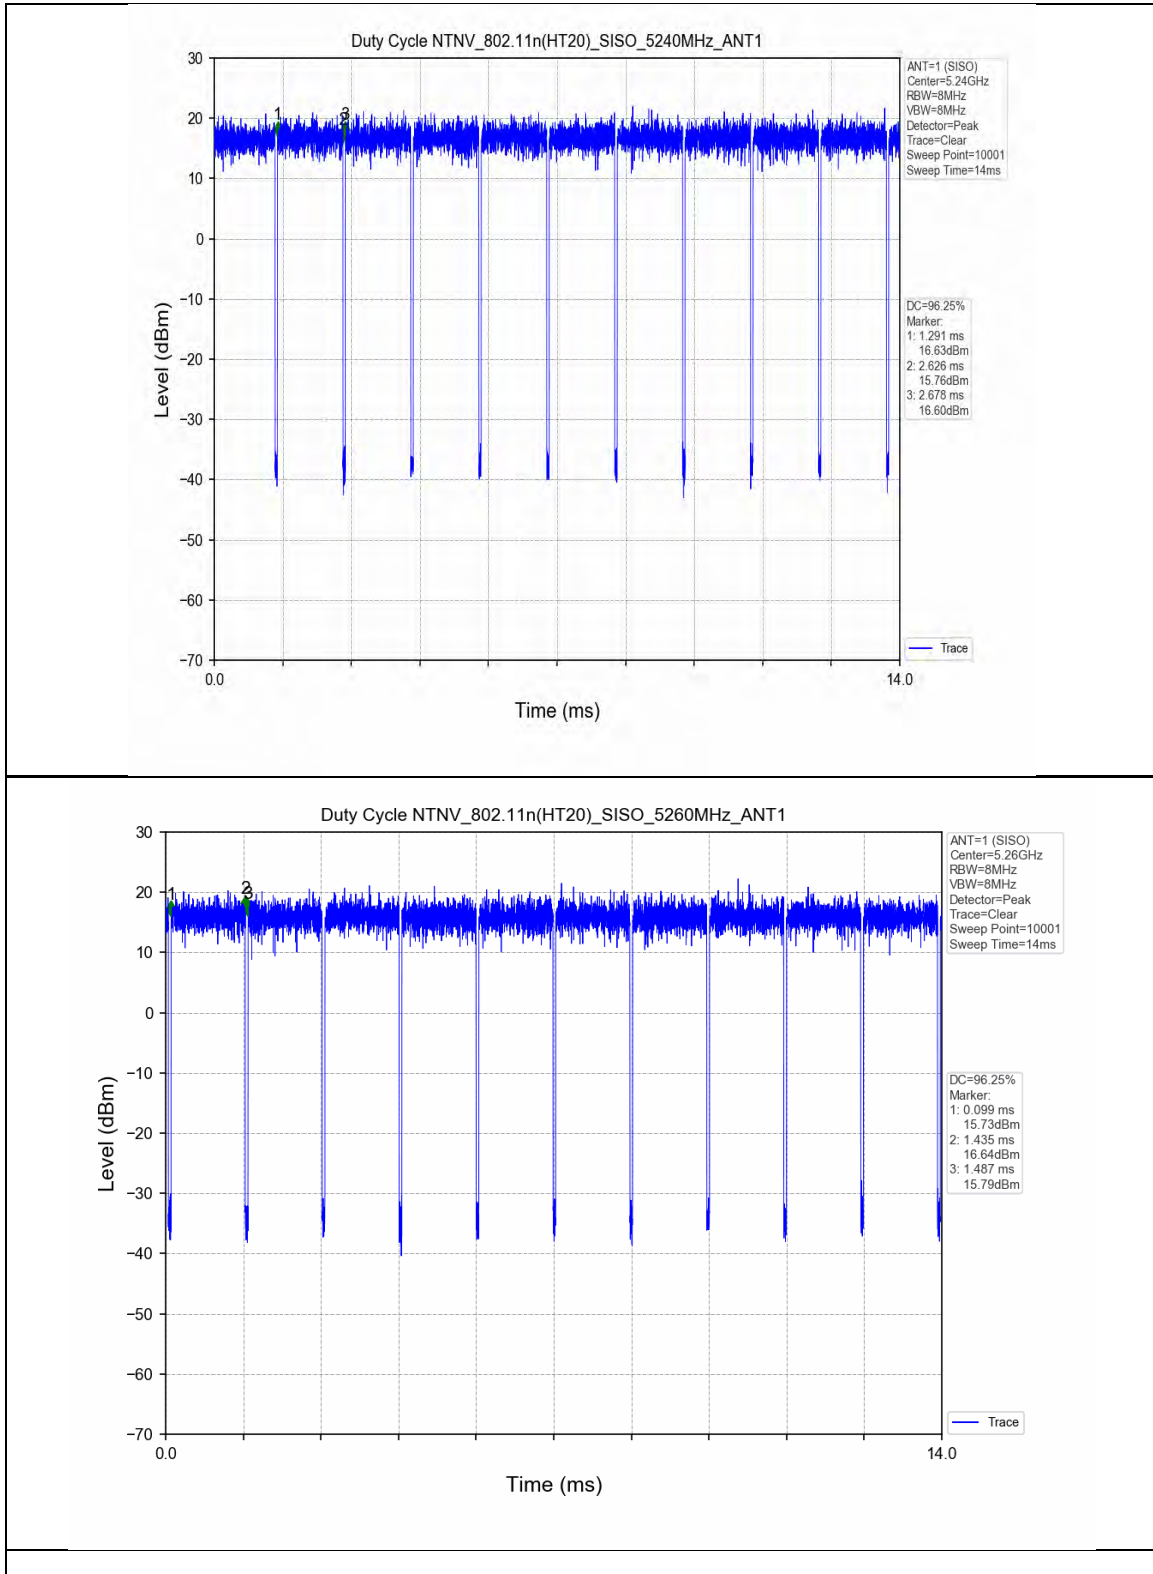

1.2 Test Graph

2. Bandwidth

2.1 Test Result

Test Mode	Frequency (MHz)	TX Type	ANT No.	Emission Bandwidth		Verdict
				Test Result (MHz)	Limits (MHz)	
802.11a	5180	SISO	1	23.822	Only for Report Use	PASS
	5200	SISO	1	22.875	Only for Report Use	PASS
	5240	SISO	1	21.683	Only for Report Use	PASS
	5260	SISO	1	25.484	Only for Report Use	PASS
	5300	SISO	1	27.423	Only for Report Use	PASS
	5320	SISO	1	25.030	Only for Report Use	PASS
802.11n(HT20)	5180	SISO	1	21.082	Only for Report Use	PASS
	5200	SISO	1	21.117	Only for Report Use	PASS
	5240	SISO	1	20.866	Only for Report Use	PASS
	5260	SISO	1	21.325	Only for Report Use	PASS
	5300	SISO	1	28.011	Only for Report Use	PASS
	5320	SISO	1	26.818	Only for Report Use	PASS
802.11n(HT40)	5190	SISO	1	47.085	Only for Report Use	PASS
	5230	SISO	1	42.758	Only for Report Use	PASS
	5270	SISO	1	63.500	Only for Report Use	PASS
	5310	SISO	1	62.960	Only for Report Use	PASS
802.11ac(VHT20)	5180	SISO	1	21.101	Only for Report Use	PASS
	5200	SISO	1	21.124	Only for Report Use	PASS
	5240	SISO	1	21.564	Only for Report Use	PASS
	5260	SISO	1	26.649	Only for Report Use	PASS
	5300	SISO	1	26.475	Only for Report Use	PASS

802.11ac(VHT40)	5320	SISO	1	25.915	Only for Report Use	PASS
	5190	SISO	1	43.646	Only for Report Use	PASS
	5230	SISO	1	48.584	Only for Report Use	PASS
	5270	SISO	1	59.329	Only for Report Use	PASS
	5310	SISO	1	51.324	Only for Report Use	PASS
802.11ac(VHT80)	5210	SISO	1	79.798	Only for Report Use	PASS
	5290	SISO	1	117.162	Only for Report Use	PASS