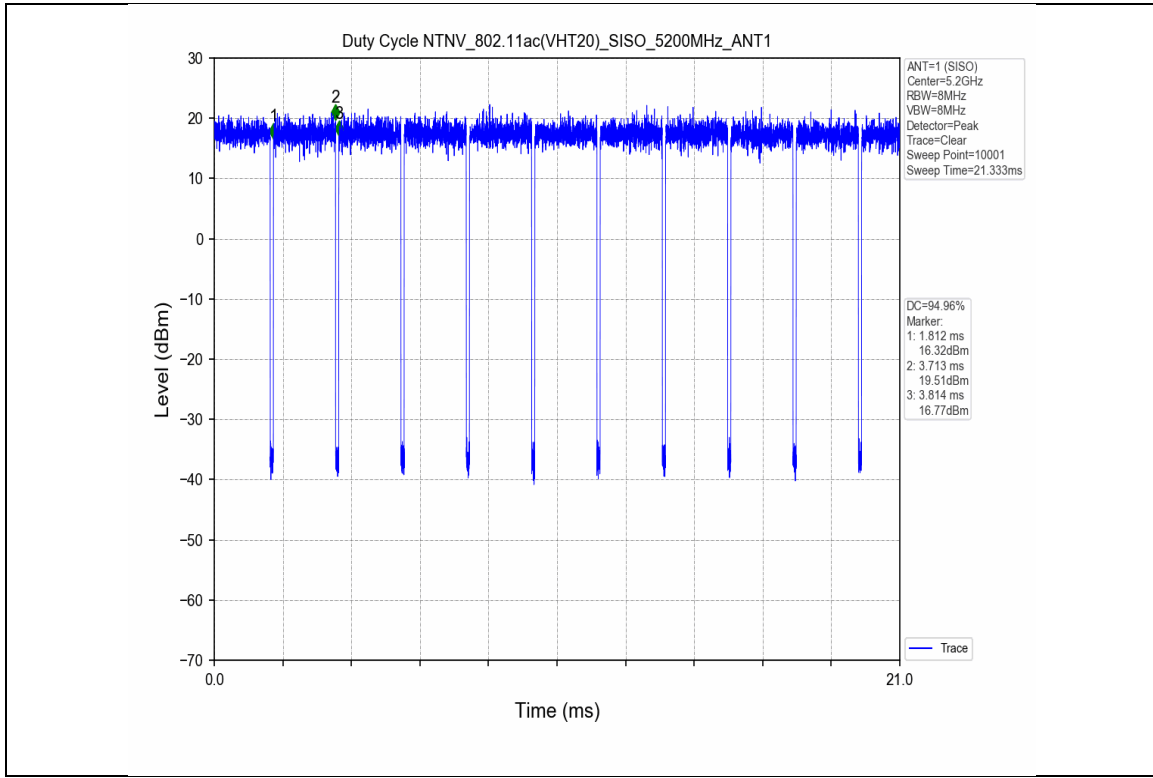

1.2 Test Graph

2. Bandwidth

2.1 Test Result

Test Mode	Frequency (MHz)	TX Type	ANT No.	Emission Bandwidth		Verdict
				Test Result (MHz)	Limits (MHz)	
802.11a	5180	SISO	1	23.822	Only for Report Use	PASS
	5200	SISO	1	22.875	Only for Report Use	PASS
	5240	SISO	1	21.683	Only for Report Use	PASS
	5260	SISO	1	25.484	Only for Report Use	PASS
	5300	SISO	1	27.423	Only for Report Use	PASS
	5320	SISO	1	25.030	Only for Report Use	PASS
802.11n(HT20)	5180	SISO	1	21.082	Only for Report Use	PASS
	5200	SISO	1	21.117	Only for Report Use	PASS
	5240	SISO	1	20.866	Only for Report Use	PASS
	5260	SISO	1	21.325	Only for Report Use	PASS
	5300	SISO	1	28.011	Only for Report Use	PASS
	5320	SISO	1	26.818	Only for Report Use	PASS
802.11n(HT40)	5190	SISO	1	47.085	Only for Report Use	PASS
	5230	SISO	1	42.758	Only for Report Use	PASS
	5270	SISO	1	63.500	Only for Report Use	PASS
	5310	SISO	1	62.960	Only for Report Use	PASS
802.11ac(VHT20)	5180	SISO	1	21.101	Only for Report Use	PASS
	5200	SISO	1	21.124	Only for Report Use	PASS
	5240	SISO	1	21.564	Only for Report Use	PASS
	5260	SISO	1	26.649	Only for Report Use	PASS
	5300	SISO	1	26.475	Only for Report Use	PASS

802.11ac(VHT40)	5320	SISO	1	25.915	Only for Report Use	PASS
	5190	SISO	1	43.646	Only for Report Use	PASS
	5230	SISO	1	48.584	Only for Report Use	PASS
	5270	SISO	1	59.329	Only for Report Use	PASS
	5310	SISO	1	51.324	Only for Report Use	PASS
802.11ac(VHT80)	5210	SISO	1	79.798	Only for Report Use	PASS
	5290	SISO	1	117.162	Only for Report Use	PASS