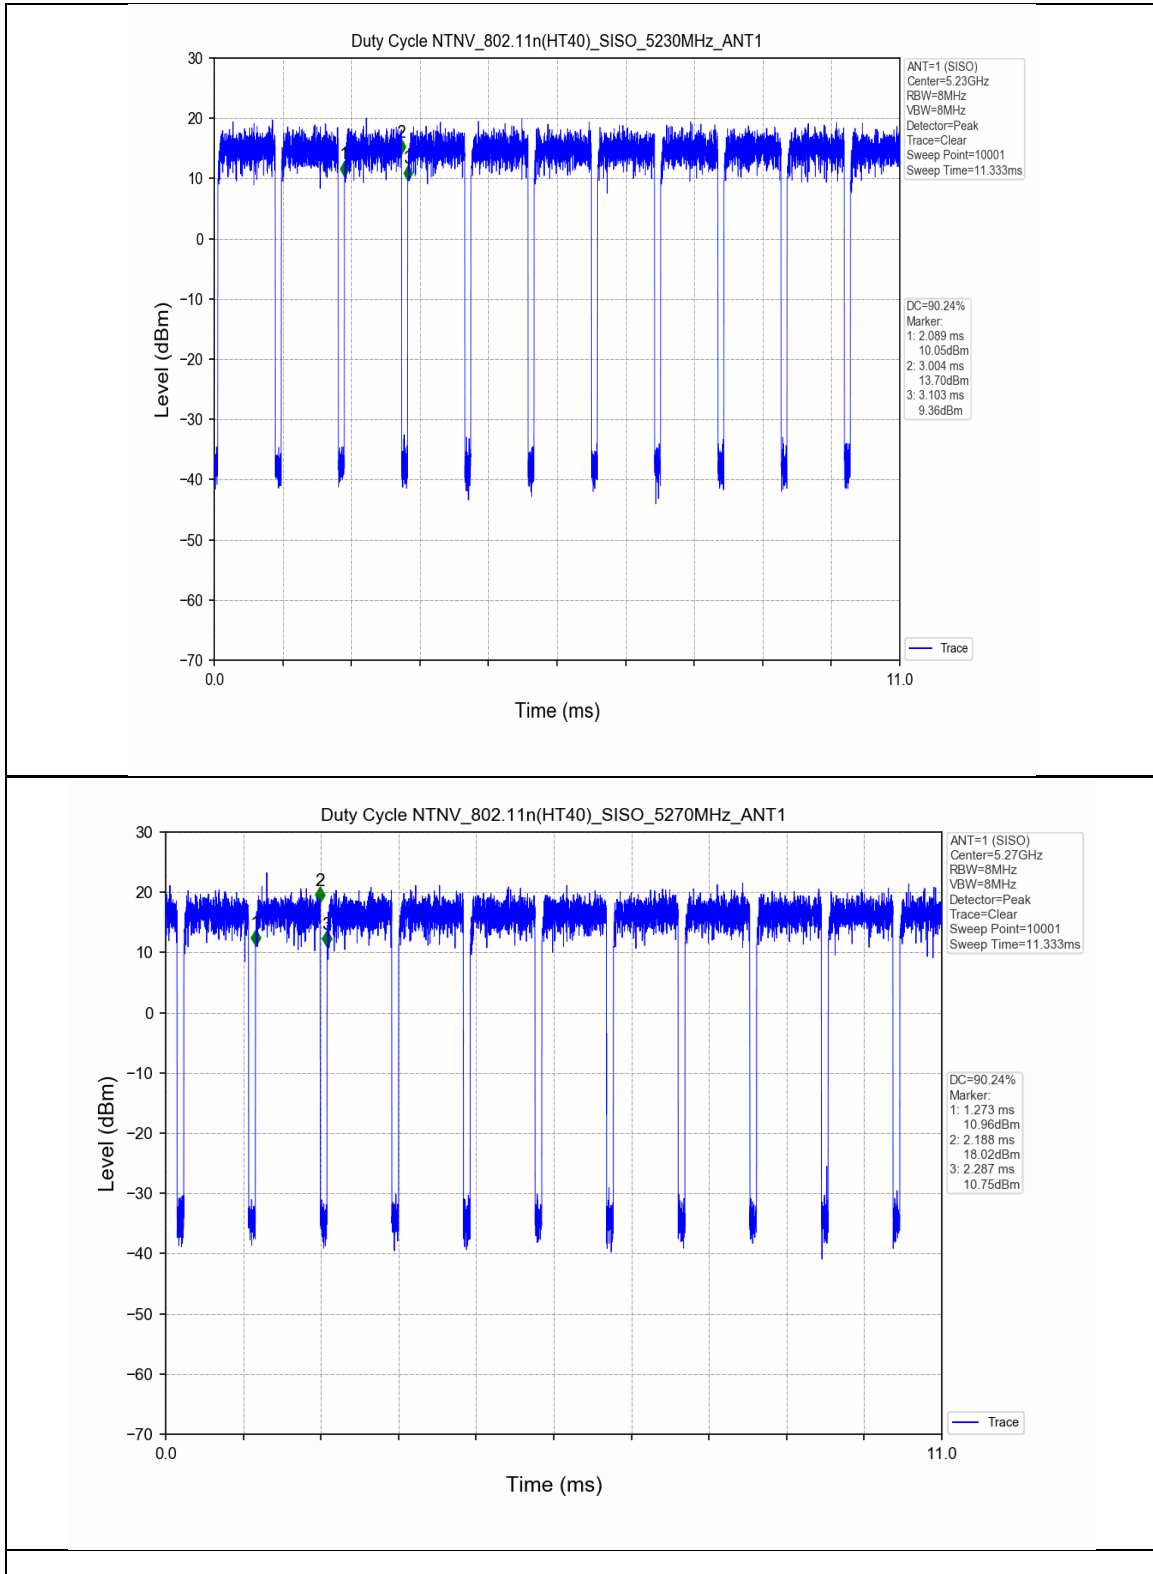

1.2 Test Graph

2. Bandwidth

2.1 Test Result

Test Mode	Frequency (MHz)	TX Type	ANT No.	Emission Bandwidth		Verdict
				Test Result (MHz)	Limits (MHz)	
802.11a	5180	SISO	1	23.822	Only for Report Use	PASS
	5200	SISO	1	22.875	Only for Report Use	PASS
	5240	SISO	1	21.683	Only for Report Use	PASS
	5260	SISO	1	25.484	Only for Report Use	PASS
	5300	SISO	1	27.423	Only for Report Use	PASS
	5320	SISO	1	25.030	Only for Report Use	PASS
802.11n(HT20)	5180	SISO	1	21.082	Only for Report Use	PASS
	5200	SISO	1	21.117	Only for Report Use	PASS
	5240	SISO	1	20.866	Only for Report Use	PASS
	5260	SISO	1	21.325	Only for Report Use	PASS
	5300	SISO	1	28.011	Only for Report Use	PASS
	5320	SISO	1	26.818	Only for Report Use	PASS
802.11n(HT40)	5190	SISO	1	47.085	Only for Report Use	PASS
	5230	SISO	1	42.758	Only for Report Use	PASS
	5270	SISO	1	63.500	Only for Report Use	PASS
	5310	SISO	1	62.960	Only for Report Use	PASS
802.11ac(VHT20)	5180	SISO	1	21.101	Only for Report Use	PASS
	5200	SISO	1	21.124	Only for Report Use	PASS
	5240	SISO	1	21.564	Only for Report Use	PASS
	5260	SISO	1	26.649	Only for Report Use	PASS
	5300	SISO	1	26.475	Only for Report Use	PASS

802.11ac(VHT40)	5320	SISO	1	25.915	Only for Report Use	PASS
	5190	SISO	1	43.646	Only for Report Use	PASS
	5230	SISO	1	48.584	Only for Report Use	PASS
	5270	SISO	1	59.329	Only for Report Use	PASS
	5310	SISO	1	51.324	Only for Report Use	PASS
802.11ac(VHT80)	5210	SISO	1	79.798	Only for Report Use	PASS
	5290	SISO	1	117.162	Only for Report Use	PASS