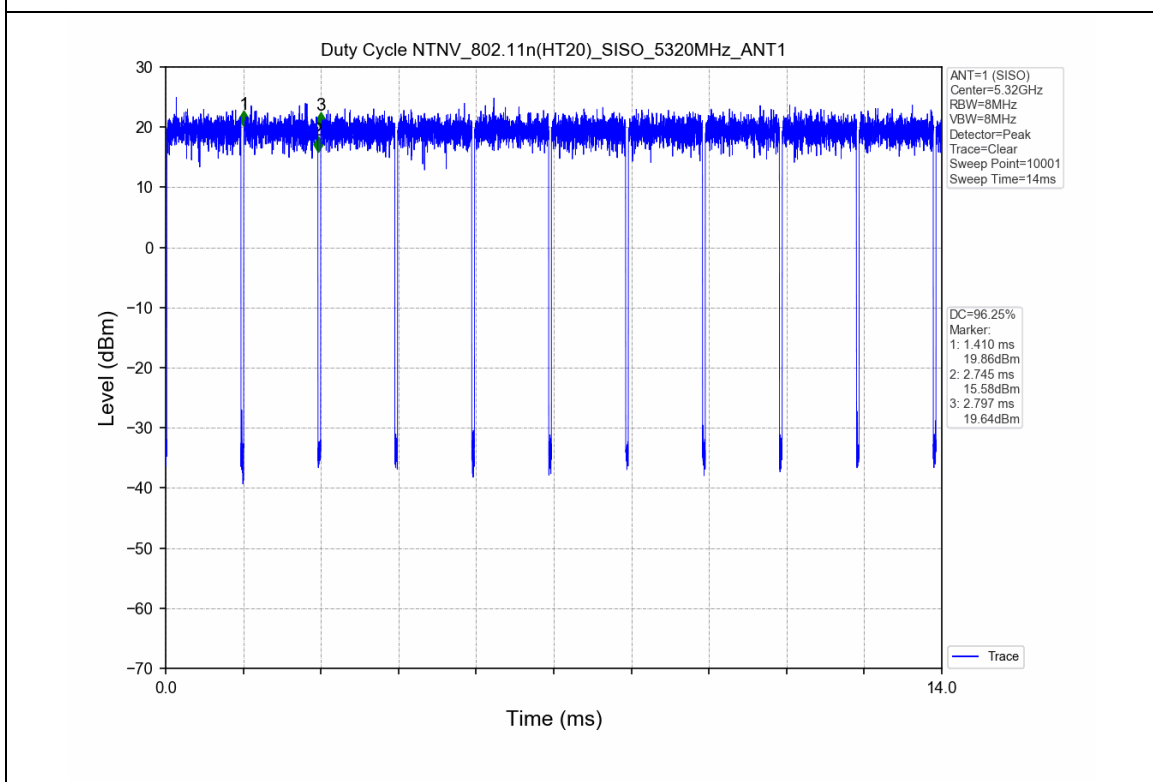

1.2 Test Graph

2. Bandwidth

2.1 Test Result

Test Mode	Frequency (MHz)	TX Type	ANT No.	Emission Bandwidth		Verdict
				Test Result (MHz)	Limits (MHz)	
802.11a	5180	SISO	1	23.822	Only for Report Use	PASS
	5200	SISO	1	22.875	Only for Report Use	PASS
	5240	SISO	1	21.683	Only for Report Use	PASS
	5260	SISO	1	25.484	Only for Report Use	PASS
	5300	SISO	1	27.423	Only for Report Use	PASS
	5320	SISO	1	25.030	Only for Report Use	PASS
802.11n(HT20)	5180	SISO	1	21.082	Only for Report Use	PASS
	5200	SISO	1	21.117	Only for Report Use	PASS
	5240	SISO	1	20.866	Only for Report Use	PASS
	5260	SISO	1	21.325	Only for Report Use	PASS
	5300	SISO	1	28.011	Only for Report Use	PASS
	5320	SISO	1	26.818	Only for Report Use	PASS
802.11n(HT40)	5190	SISO	1	47.085	Only for Report Use	PASS
	5230	SISO	1	42.758	Only for Report Use	PASS
	5270	SISO	1	63.500	Only for Report Use	PASS
	5310	SISO	1	62.960	Only for Report Use	PASS
802.11ac(VHT20)	5180	SISO	1	21.101	Only for Report Use	PASS
	5200	SISO	1	21.124	Only for Report Use	PASS
	5240	SISO	1	21.564	Only for Report Use	PASS
	5260	SISO	1	26.649	Only for Report Use	PASS
	5300	SISO	1	26.475	Only for Report Use	PASS

802.11ac(VHT40)	5320	SISO	1	25.915	Only for Report Use	PASS
	5190	SISO	1	43.646	Only for Report Use	PASS
	5230	SISO	1	48.584	Only for Report Use	PASS
	5270	SISO	1	59.329	Only for Report Use	PASS
	5310	SISO	1	51.324	Only for Report Use	PASS
802.11ac(VHT80)	5210	SISO	1	79.798	Only for Report Use	PASS
	5290	SISO	1	117.162	Only for Report Use	PASS