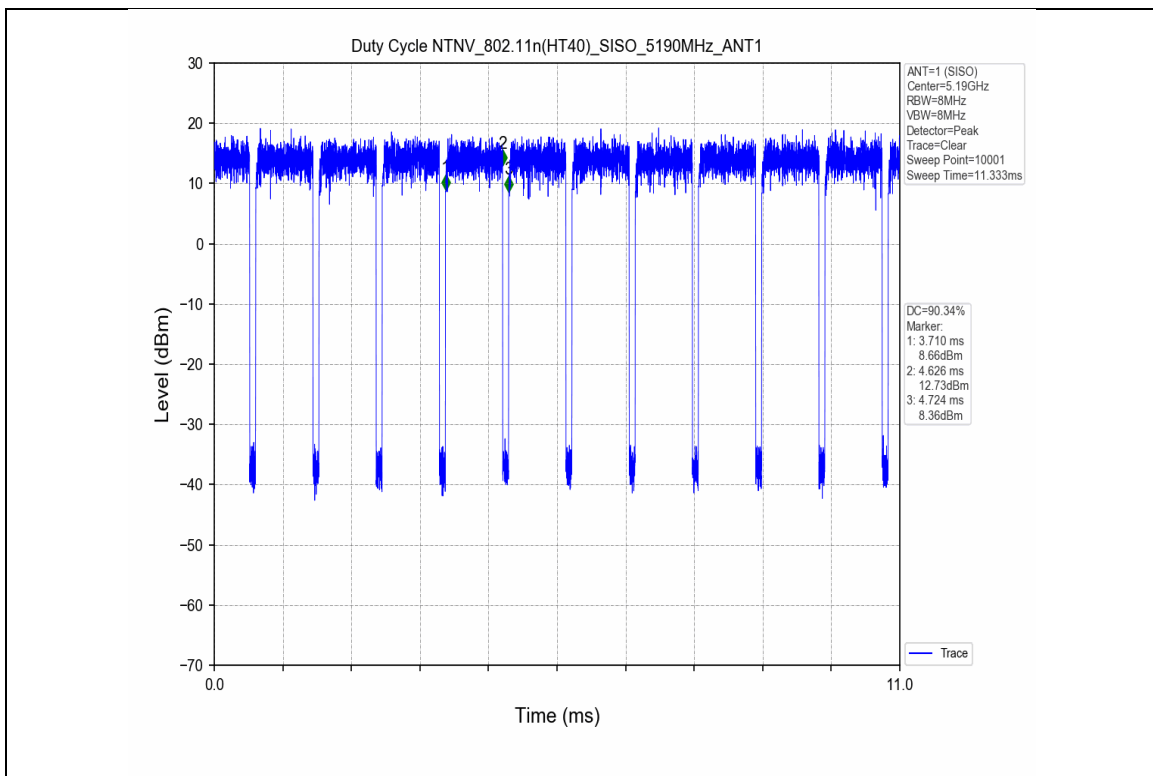

1.2 Test Graph

2. Bandwidth

2.1 Test Result

Test Mode	Frequency (MHz)	TX Type	ANT No.	Emission Bandwidth		Verdict
				Test Result (MHz)	Limits (MHz)	
802.11a	5180	SISO	1	23.822	Only for Report Use	PASS
	5200	SISO	1	22.875	Only for Report Use	PASS
	5240	SISO	1	21.683	Only for Report Use	PASS
	5260	SISO	1	25.484	Only for Report Use	PASS
	5300	SISO	1	27.423	Only for Report Use	PASS
	5320	SISO	1	25.030	Only for Report Use	PASS
802.11n(HT20)	5180	SISO	1	21.082	Only for Report Use	PASS
	5200	SISO	1	21.117	Only for Report Use	PASS
	5240	SISO	1	20.866	Only for Report Use	PASS
	5260	SISO	1	21.325	Only for Report Use	PASS
	5300	SISO	1	28.011	Only for Report Use	PASS
	5320	SISO	1	26.818	Only for Report Use	PASS
802.11n(HT40)	5190	SISO	1	47.085	Only for Report Use	PASS
	5230	SISO	1	42.758	Only for Report Use	PASS
	5270	SISO	1	63.500	Only for Report Use	PASS
	5310	SISO	1	62.960	Only for Report Use	PASS
802.11ac(VHT20)	5180	SISO	1	21.101	Only for Report Use	PASS
	5200	SISO	1	21.124	Only for Report Use	PASS
	5240	SISO	1	21.564	Only for Report Use	PASS
	5260	SISO	1	26.649	Only for Report Use	PASS
	5300	SISO	1	26.475	Only for Report Use	PASS

802.11ac(VHT40)	5320	SISO	1	25.915	Only for Report Use	PASS
	5190	SISO	1	43.646	Only for Report Use	PASS
	5230	SISO	1	48.584	Only for Report Use	PASS
	5270	SISO	1	59.329	Only for Report Use	PASS
	5310	SISO	1	51.324	Only for Report Use	PASS
802.11ac(VHT80)	5210	SISO	1	79.798	Only for Report Use	PASS
	5290	SISO	1	117.162	Only for Report Use	PASS