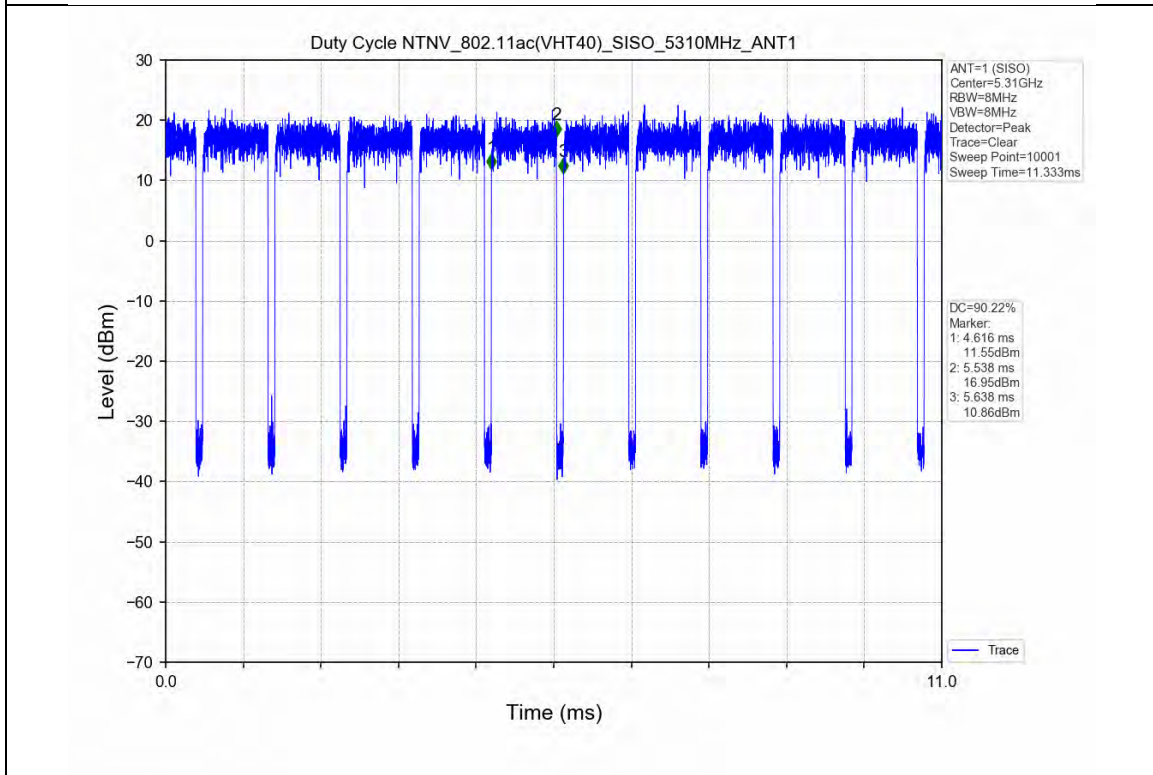

1.2 Test Graph

2. Bandwidth

2.1 Test Result

Test Mode	Frequency (MHz)	TX Type	ANT No.	Emission Bandwidth		Verdict
				Test Result (MHz)	Limits (MHz)	
802.11a	5180	SISO	1	23.822	Only for Report Use	PASS
	5200	SISO	1	22.875	Only for Report Use	PASS
	5240	SISO	1	21.683	Only for Report Use	PASS
	5260	SISO	1	25.484	Only for Report Use	PASS
	5300	SISO	1	27.423	Only for Report Use	PASS
	5320	SISO	1	25.030	Only for Report Use	PASS
802.11n(HT20)	5180	SISO	1	21.082	Only for Report Use	PASS
	5200	SISO	1	21.117	Only for Report Use	PASS
	5240	SISO	1	20.866	Only for Report Use	PASS
	5260	SISO	1	21.325	Only for Report Use	PASS
	5300	SISO	1	28.011	Only for Report Use	PASS
	5320	SISO	1	26.818	Only for Report Use	PASS
802.11n(HT40)	5190	SISO	1	47.085	Only for Report Use	PASS
	5230	SISO	1	42.758	Only for Report Use	PASS
	5270	SISO	1	63.500	Only for Report Use	PASS
	5310	SISO	1	62.960	Only for Report Use	PASS
802.11ac(VHT20)	5180	SISO	1	21.101	Only for Report Use	PASS
	5200	SISO	1	21.124	Only for Report Use	PASS
	5240	SISO	1	21.564	Only for Report Use	PASS
	5260	SISO	1	26.649	Only for Report Use	PASS
	5300	SISO	1	26.475	Only for Report Use	PASS

802.11ac(VHT40)	5320	SISO	1	25.915	Only for Report Use	PASS
	5190	SISO	1	43.646	Only for Report Use	PASS
	5230	SISO	1	48.584	Only for Report Use	PASS
	5270	SISO	1	59.329	Only for Report Use	PASS
	5310	SISO	1	51.324	Only for Report Use	PASS
802.11ac(VHT80)	5210	SISO	1	79.798	Only for Report Use	PASS
	5290	SISO	1	117.162	Only for Report Use	PASS