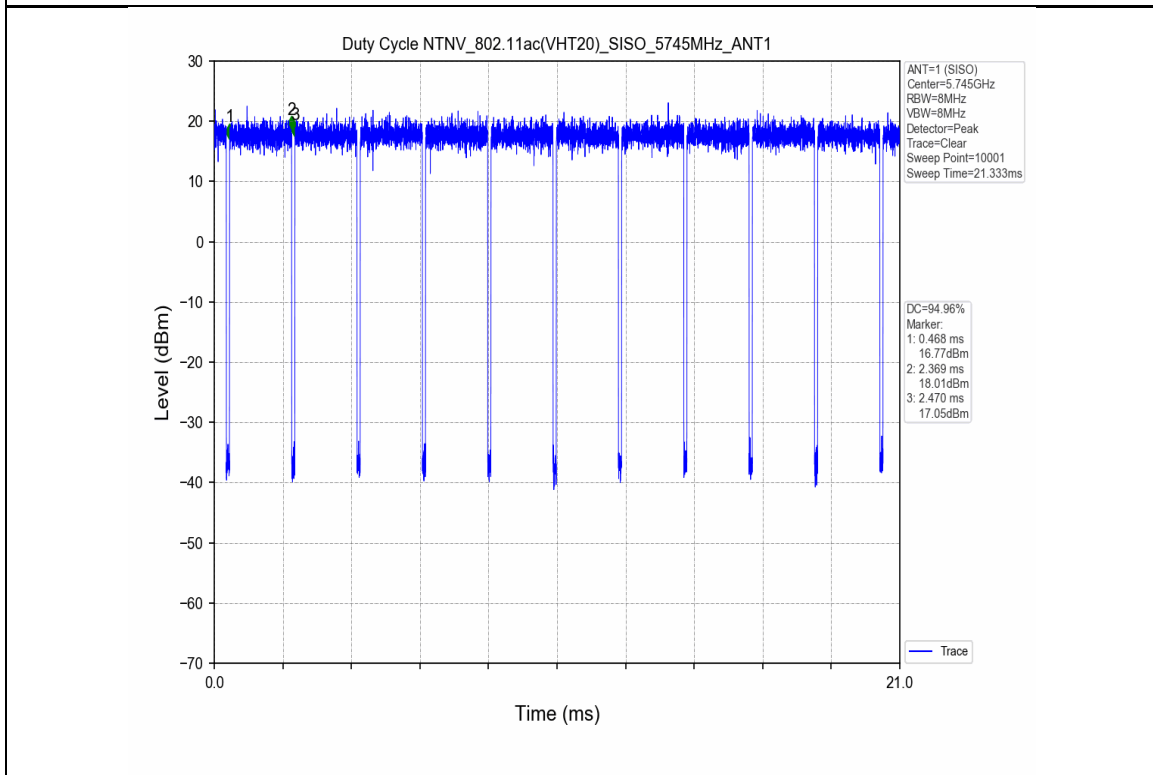

1.2 Test Graph

2. Bandwidth

2.1 Test Result

Test Mode	Frequency (MHz)	TX Type	ANT No.	Emission Bandwidth		Verdict
				Test Result (MHz)	Limits (MHz)	
802.11a	5180	SISO	1	23.822	Only for Report Use	PASS
	5200	SISO	1	22.875	Only for Report Use	PASS
	5240	SISO	1	21.683	Only for Report Use	PASS
	5260	SISO	1	25.484	Only for Report Use	PASS
	5300	SISO	1	27.423	Only for Report Use	PASS
	5320	SISO	1	25.030	Only for Report Use	PASS
802.11n(HT20)	5180	SISO	1	21.082	Only for Report Use	PASS
	5200	SISO	1	21.117	Only for Report Use	PASS
	5240	SISO	1	20.866	Only for Report Use	PASS
	5260	SISO	1	21.325	Only for Report Use	PASS
	5300	SISO	1	28.011	Only for Report Use	PASS
	5320	SISO	1	26.818	Only for Report Use	PASS
802.11n(HT40)	5190	SISO	1	47.085	Only for Report Use	PASS
	5230	SISO	1	42.758	Only for Report Use	PASS
	5270	SISO	1	63.500	Only for Report Use	PASS
	5310	SISO	1	62.960	Only for Report Use	PASS
802.11ac(VHT20)	5180	SISO	1	21.101	Only for Report Use	PASS
	5200	SISO	1	21.124	Only for Report Use	PASS
	5240	SISO	1	21.564	Only for Report Use	PASS
	5260	SISO	1	26.649	Only for Report Use	PASS
	5300	SISO	1	26.475	Only for Report Use	PASS

802.11ac(VHT40)	5320	SISO	1	25.915	Only for Report Use	PASS
	5190	SISO	1	43.646	Only for Report Use	PASS
	5230	SISO	1	48.584	Only for Report Use	PASS
	5270	SISO	1	59.329	Only for Report Use	PASS
	5310	SISO	1	51.324	Only for Report Use	PASS
802.11ac(VHT80)	5210	SISO	1	79.798	Only for Report Use	PASS
	5290	SISO	1	117.162	Only for Report Use	PASS