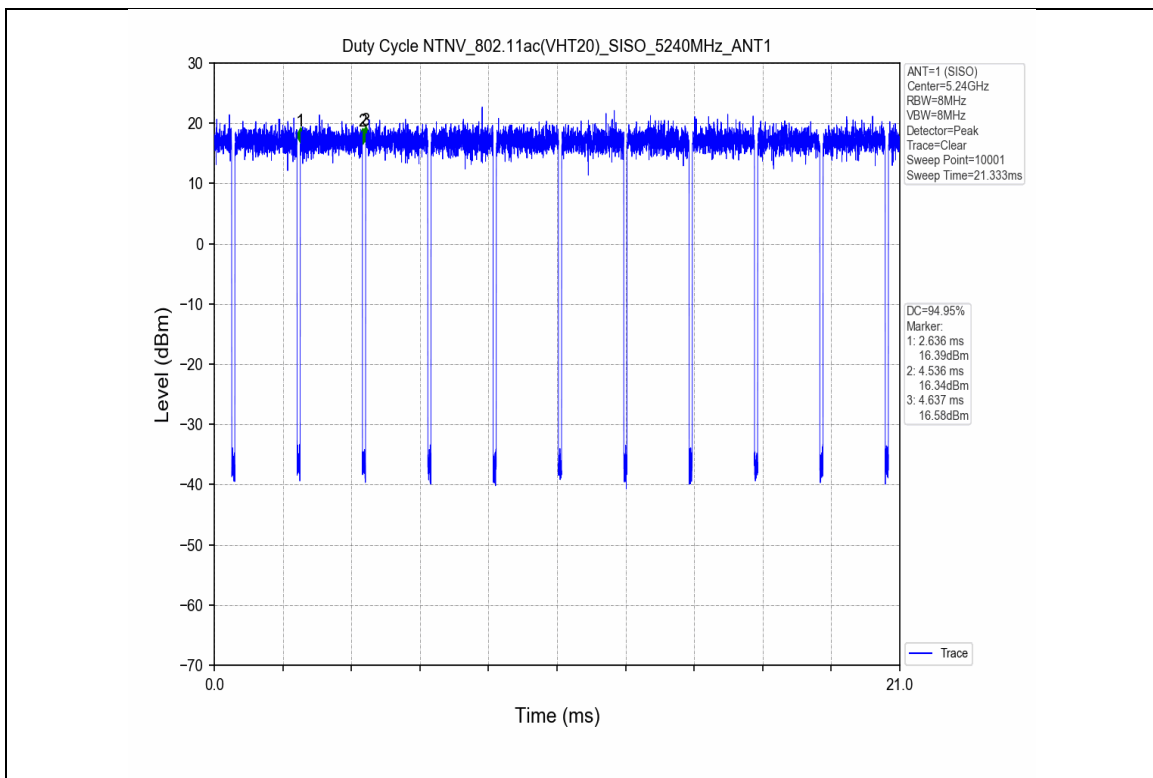

1.2 Test Graph

2. Bandwidth

2.1 Test Result

Test Mode	Frequency (MHz)	TX Type	ANT No.	Emission Bandwidth		Verdict
				Test Result (MHz)	Limits (MHz)	
802.11a	5180	SISO	1	23.822	Only for Report Use	PASS
	5200	SISO	1	22.875	Only for Report Use	PASS
	5240	SISO	1	21.683	Only for Report Use	PASS
	5260	SISO	1	25.484	Only for Report Use	PASS
	5300	SISO	1	27.423	Only for Report Use	PASS
	5320	SISO	1	25.030	Only for Report Use	PASS
802.11n(HT20)	5180	SISO	1	21.082	Only for Report Use	PASS
	5200	SISO	1	21.117	Only for Report Use	PASS
	5240	SISO	1	20.866	Only for Report Use	PASS
	5260	SISO	1	21.325	Only for Report Use	PASS
	5300	SISO	1	28.011	Only for Report Use	PASS
	5320	SISO	1	26.818	Only for Report Use	PASS
802.11n(HT40)	5190	SISO	1	47.085	Only for Report Use	PASS
	5230	SISO	1	42.758	Only for Report Use	PASS
	5270	SISO	1	63.500	Only for Report Use	PASS
	5310	SISO	1	62.960	Only for Report Use	PASS
802.11ac(VHT20)	5180	SISO	1	21.101	Only for Report Use	PASS
	5200	SISO	1	21.124	Only for Report Use	PASS
	5240	SISO	1	21.564	Only for Report Use	PASS
	5260	SISO	1	26.649	Only for Report Use	PASS
	5300	SISO	1	26.475	Only for Report Use	PASS

802.11ac(VHT40)	5320	SISO	1	25.915	Only for Report Use	PASS
	5190	SISO	1	43.646	Only for Report Use	PASS
	5230	SISO	1	48.584	Only for Report Use	PASS
	5270	SISO	1	59.329	Only for Report Use	PASS
	5310	SISO	1	51.324	Only for Report Use	PASS
802.11ac(VHT80)	5210	SISO	1	79.798	Only for Report Use	PASS
	5290	SISO	1	117.162	Only for Report Use	PASS