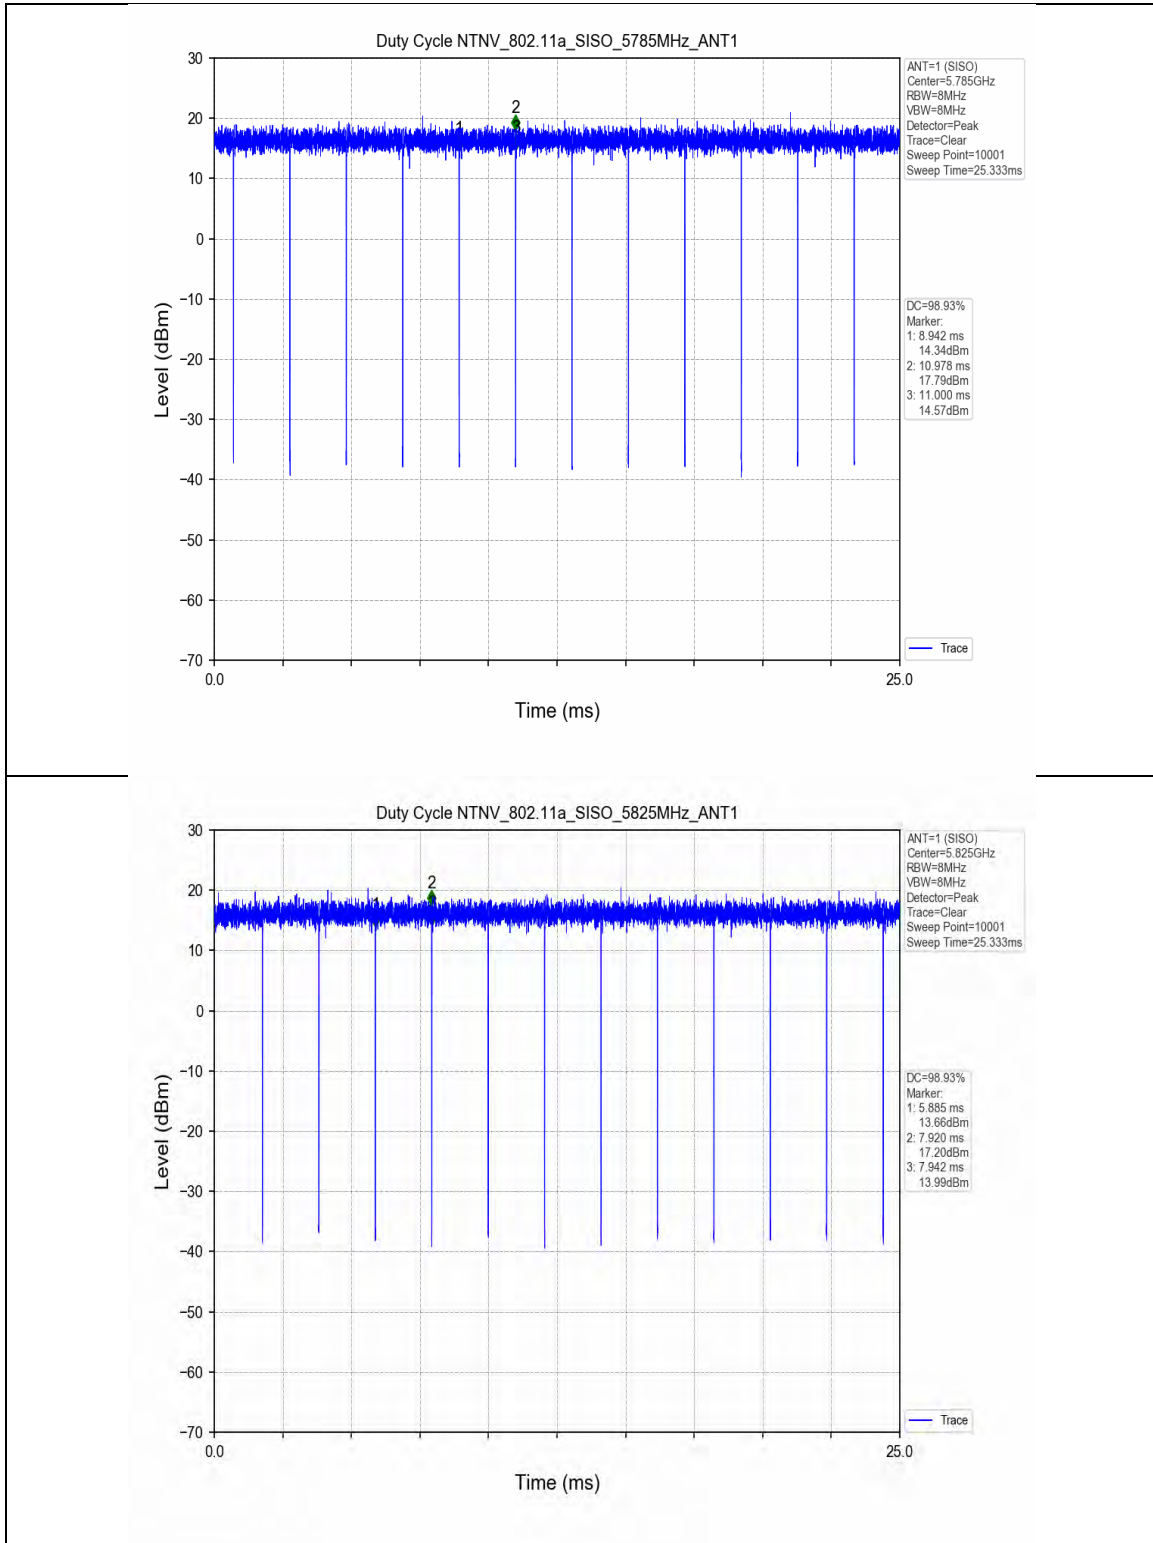

1.2 Test Graph

2. Bandwidth

2.1 Test Result

Test Mode	Frequency (MHz)	TX Type	ANT No.	Emission Bandwidth		Verdict
				Test Result (MHz)	Limits (MHz)	
802.11a	5180	SISO	1	23.822	Only for Report Use	PASS
	5200	SISO	1	22.875	Only for Report Use	PASS
	5240	SISO	1	21.683	Only for Report Use	PASS
	5260	SISO	1	25.484	Only for Report Use	PASS
	5300	SISO	1	27.423	Only for Report Use	PASS
	5320	SISO	1	25.030	Only for Report Use	PASS
802.11n(HT20)	5180	SISO	1	21.082	Only for Report Use	PASS
	5200	SISO	1	21.117	Only for Report Use	PASS
	5240	SISO	1	20.866	Only for Report Use	PASS
	5260	SISO	1	21.325	Only for Report Use	PASS
	5300	SISO	1	28.011	Only for Report Use	PASS
	5320	SISO	1	26.818	Only for Report Use	PASS
802.11n(HT40)	5190	SISO	1	47.085	Only for Report Use	PASS
	5230	SISO	1	42.758	Only for Report Use	PASS
	5270	SISO	1	63.500	Only for Report Use	PASS
	5310	SISO	1	62.960	Only for Report Use	PASS
802.11ac(VHT20)	5180	SISO	1	21.101	Only for Report Use	PASS
	5200	SISO	1	21.124	Only for Report Use	PASS
	5240	SISO	1	21.564	Only for Report Use	PASS
	5260	SISO	1	26.649	Only for Report Use	PASS
	5300	SISO	1	26.475	Only for Report Use	PASS