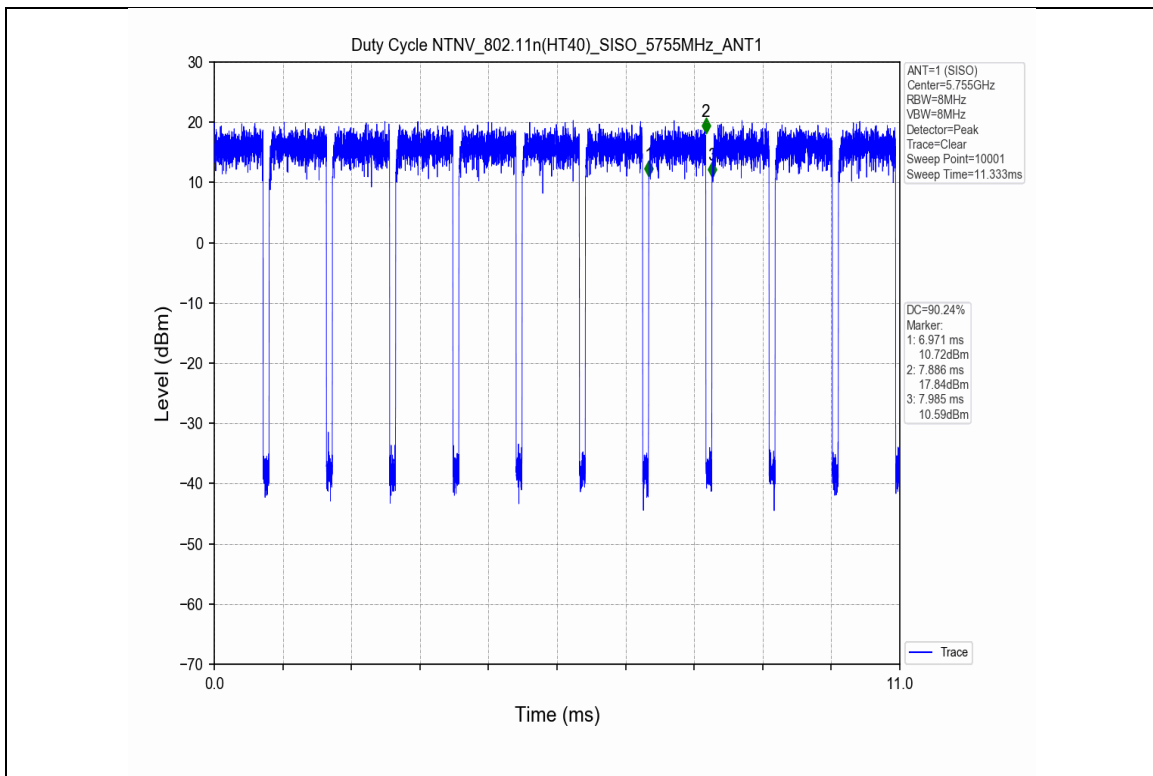

1.2 Test Graph

2. Bandwidth

2.1 Test Result

Test Mode	Frequency (MHz)	TX Type	ANT No.	Emission Bandwidth		Verdict
				Test Result (MHz)	Limits (MHz)	
802.11a	5180	SISO	1	23.822	Only for Report Use	PASS
	5200	SISO	1	22.875	Only for Report Use	PASS
	5240	SISO	1	21.683	Only for Report Use	PASS
	5260	SISO	1	25.484	Only for Report Use	PASS
	5300	SISO	1	27.423	Only for Report Use	PASS
	5320	SISO	1	25.030	Only for Report Use	PASS
802.11n(HT20)	5180	SISO	1	21.082	Only for Report Use	PASS
	5200	SISO	1	21.117	Only for Report Use	PASS
	5240	SISO	1	20.866	Only for Report Use	PASS
	5260	SISO	1	21.325	Only for Report Use	PASS
	5300	SISO	1	28.011	Only for Report Use	PASS
	5320	SISO	1	26.818	Only for Report Use	PASS
802.11n(HT40)	5190	SISO	1	47.085	Only for Report Use	PASS
	5230	SISO	1	42.758	Only for Report Use	PASS
	5270	SISO	1	63.500	Only for Report Use	PASS
	5310	SISO	1	62.960	Only for Report Use	PASS
802.11ac(VHT20)	5180	SISO	1	21.101	Only for Report Use	PASS
	5200	SISO	1	21.124	Only for Report Use	PASS
	5240	SISO	1	21.564	Only for Report Use	PASS
	5260	SISO	1	26.649	Only for Report Use	PASS
	5300	SISO	1	26.475	Only for Report Use	PASS

802.11ac(VHT40)	5320	SISO	1	25.915	Only for Report Use	PASS
	5190	SISO	1	43.646	Only for Report Use	PASS
	5230	SISO	1	48.584	Only for Report Use	PASS
	5270	SISO	1	59.329	Only for Report Use	PASS
	5310	SISO	1	51.324	Only for Report Use	PASS
802.11ac(VHT80)	5210	SISO	1	79.798	Only for Report Use	PASS
	5290	SISO	1	117.162	Only for Report Use	PASS