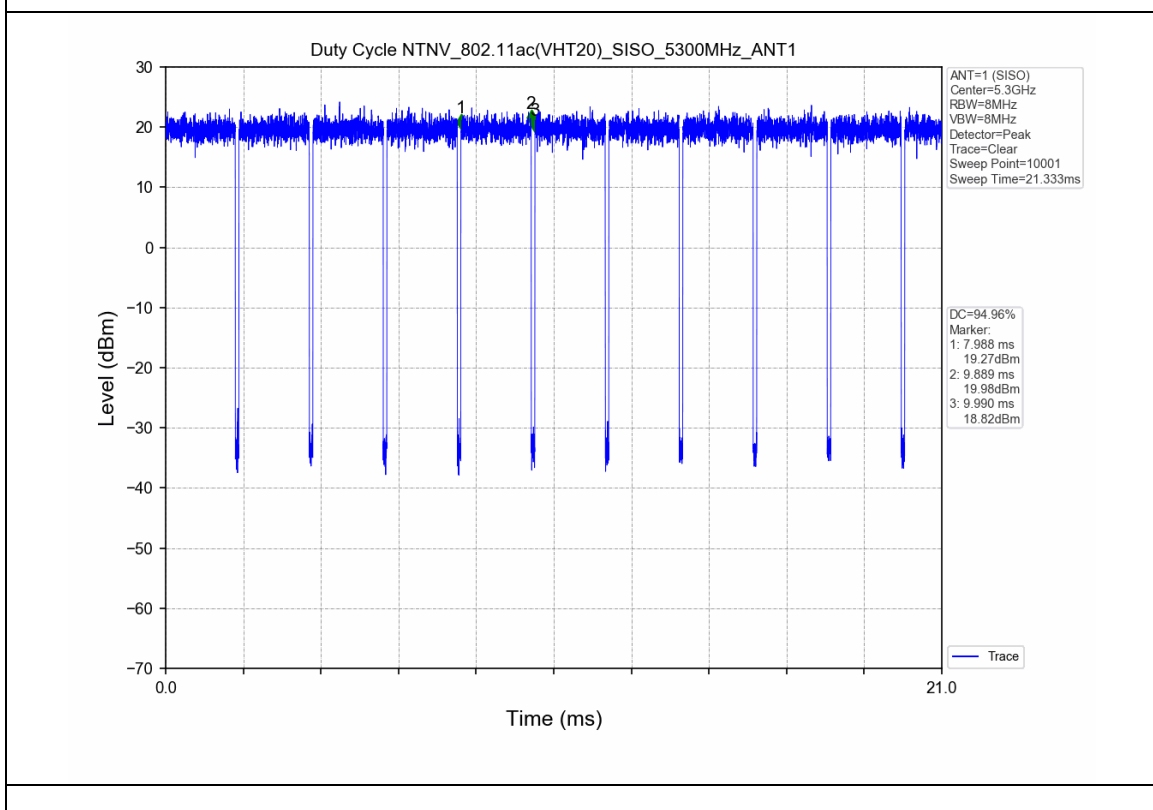

1.2 Test Graph

2. Bandwidth

2.1 Test Result

Test Mode	Frequency (MHz)	TX Type	ANT No.	Emission Bandwidth		Verdict
				Test Result (MHz)	Limits (MHz)	
802.11a	5180	SISO	1	23.822	Only for Report Use	PASS
	5200	SISO	1	22.875	Only for Report Use	PASS
	5240	SISO	1	21.683	Only for Report Use	PASS
	5260	SISO	1	25.484	Only for Report Use	PASS
	5300	SISO	1	27.423	Only for Report Use	PASS
	5320	SISO	1	25.030	Only for Report Use	PASS
802.11n(HT20)	5180	SISO	1	21.082	Only for Report Use	PASS
	5200	SISO	1	21.117	Only for Report Use	PASS
	5240	SISO	1	20.866	Only for Report Use	PASS
	5260	SISO	1	21.325	Only for Report Use	PASS
	5300	SISO	1	28.011	Only for Report Use	PASS
	5320	SISO	1	26.818	Only for Report Use	PASS
802.11n(HT40)	5190	SISO	1	47.085	Only for Report Use	PASS
	5230	SISO	1	42.758	Only for Report Use	PASS
	5270	SISO	1	63.500	Only for Report Use	PASS
	5310	SISO	1	62.960	Only for Report Use	PASS
802.11ac(VHT20)	5180	SISO	1	21.101	Only for Report Use	PASS
	5200	SISO	1	21.124	Only for Report Use	PASS
	5240	SISO	1	21.564	Only for Report Use	PASS
	5260	SISO	1	26.649	Only for Report Use	PASS
	5300	SISO	1	26.475	Only for Report Use	PASS

802.11ac(VHT40)	5320	SISO	1	25.915	Only for Report Use	PASS
	5190	SISO	1	43.646	Only for Report Use	PASS
	5230	SISO	1	48.584	Only for Report Use	PASS
	5270	SISO	1	59.329	Only for Report Use	PASS
	5310	SISO	1	51.324	Only for Report Use	PASS
802.11ac(VHT80)	5210	SISO	1	79.798	Only for Report Use	PASS
	5290	SISO	1	117.162	Only for Report Use	PASS