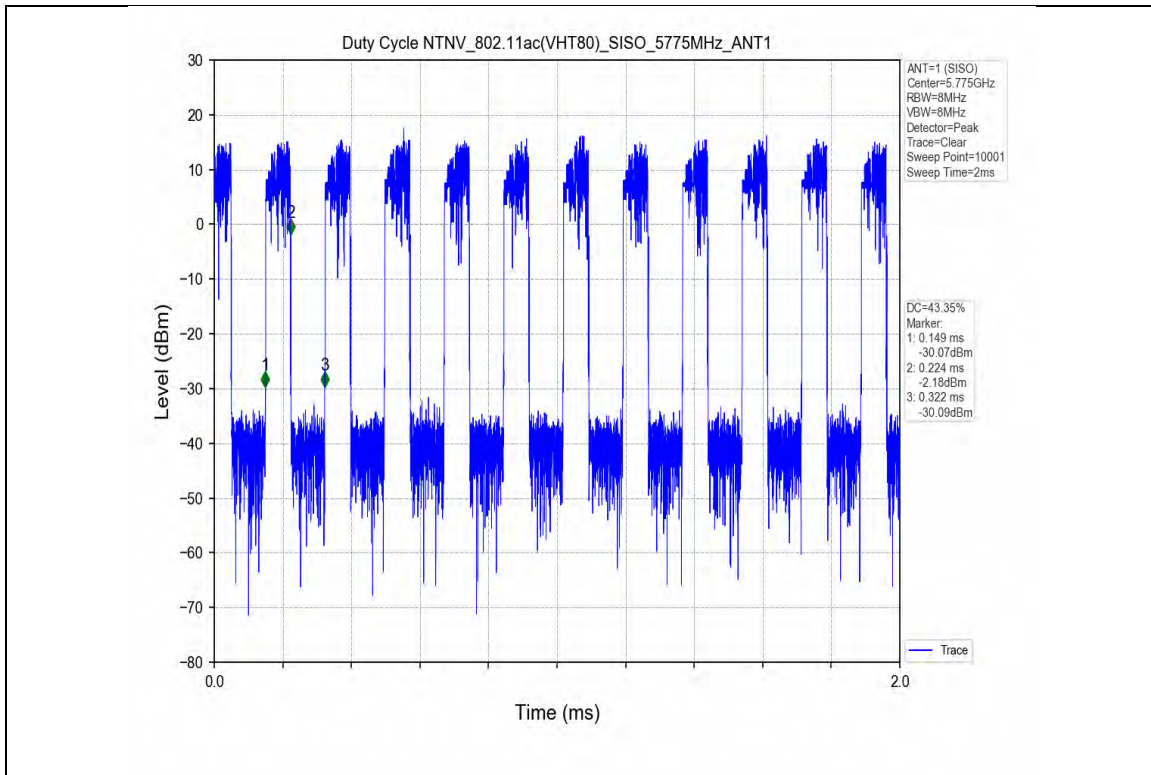

1.2 Test Graph

2. Bandwidth

2.1 Test Result

Test Mode	Frequency (MHz)	TX Type	ANT No.	Emission Bandwidth		Verdict
				Test Result (MHz)	Limits (MHz)	
802.11a	5180	SISO	1	23.822	Only for Report Use	PASS
	5200	SISO	1	22.875	Only for Report Use	PASS
	5240	SISO	1	21.683	Only for Report Use	PASS
	5260	SISO	1	25.484	Only for Report Use	PASS
	5300	SISO	1	27.423	Only for Report Use	PASS
	5320	SISO	1	25.030	Only for Report Use	PASS
802.11n(HT20)	5180	SISO	1	21.082	Only for Report Use	PASS
	5200	SISO	1	21.117	Only for Report Use	PASS
	5240	SISO	1	20.866	Only for Report Use	PASS
	5260	SISO	1	21.325	Only for Report Use	PASS
	5300	SISO	1	28.011	Only for Report Use	PASS
	5320	SISO	1	26.818	Only for Report Use	PASS
802.11n(HT40)	5190	SISO	1	47.085	Only for Report Use	PASS
	5230	SISO	1	42.758	Only for Report Use	PASS
	5270	SISO	1	63.500	Only for Report Use	PASS
	5310	SISO	1	62.960	Only for Report Use	PASS
802.11ac(VHT20)	5180	SISO	1	21.101	Only for Report Use	PASS
	5200	SISO	1	21.124	Only for Report Use	PASS
	5240	SISO	1	21.564	Only for Report Use	PASS
	5260	SISO	1	26.649	Only for Report Use	PASS
	5300	SISO	1	26.475	Only for Report Use	PASS

802.11ac(VHT40)	5320	SISO	1	25.915	Only for Report Use	PASS
	5190	SISO	1	43.646	Only for Report Use	PASS
	5230	SISO	1	48.584	Only for Report Use	PASS
	5270	SISO	1	59.329	Only for Report Use	PASS
	5310	SISO	1	51.324	Only for Report Use	PASS
802.11ac(VHT80)	5210	SISO	1	79.798	Only for Report Use	PASS
	5290	SISO	1	117.162	Only for Report Use	PASS