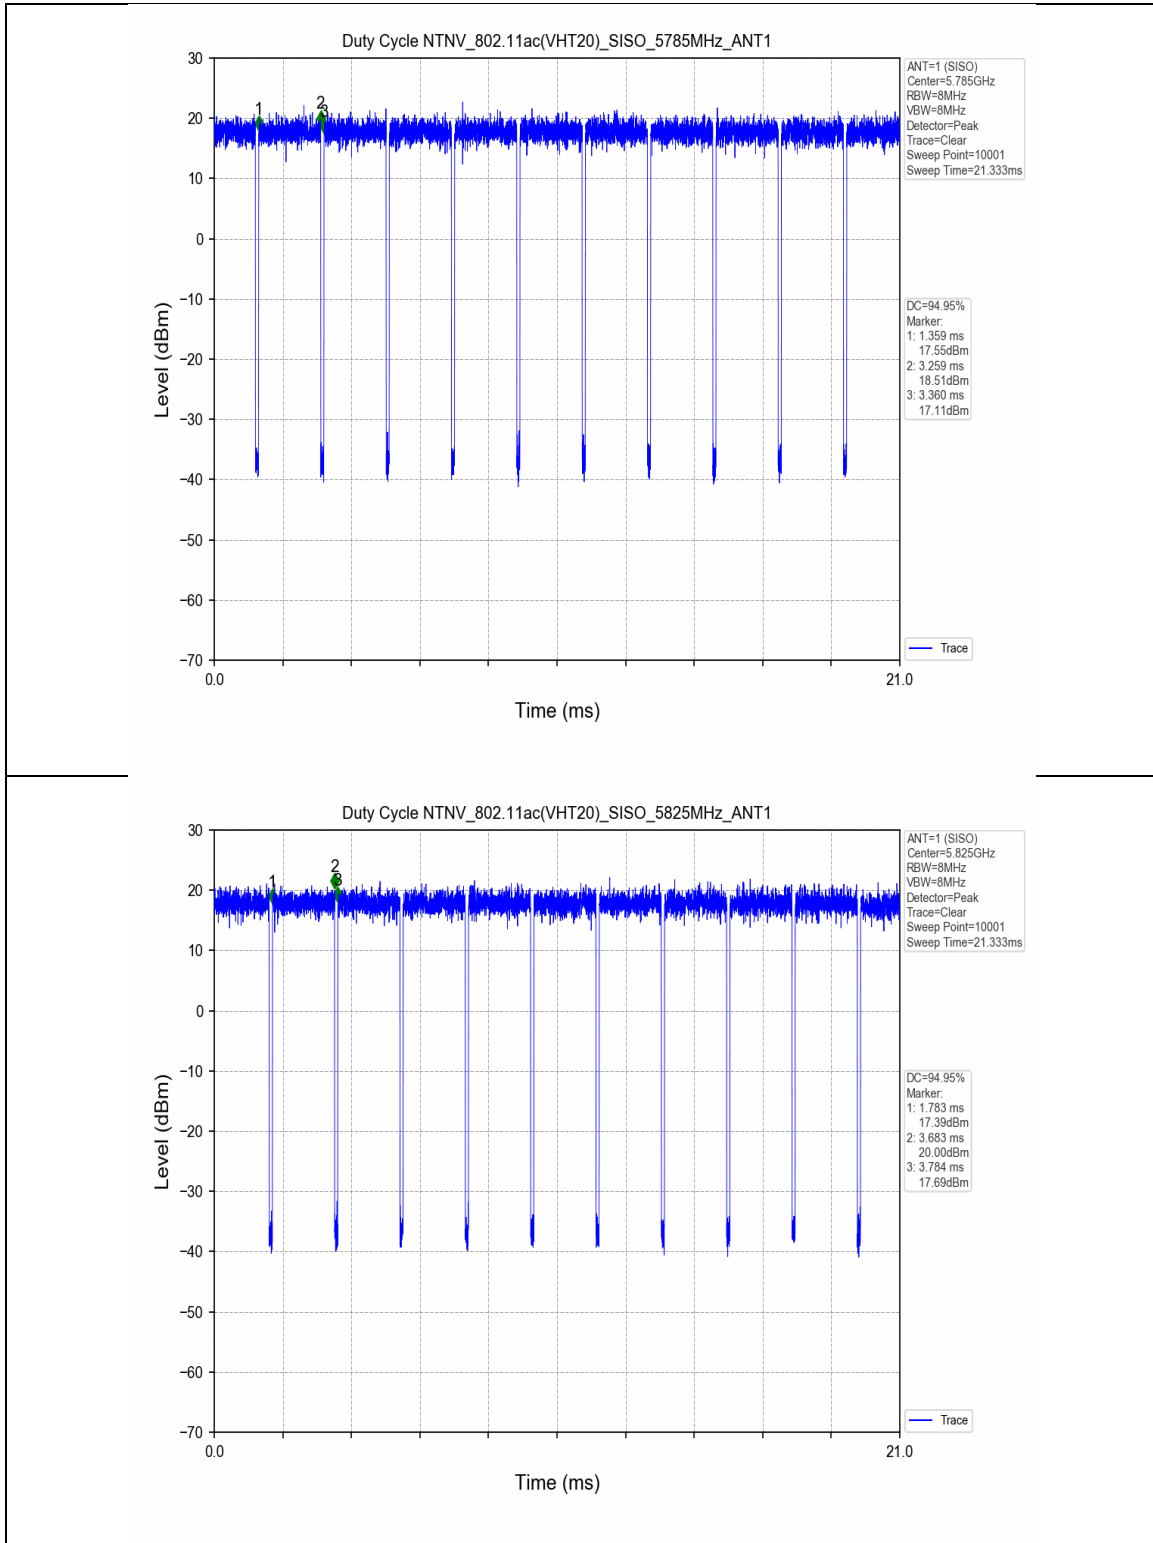

1.2 Test Graph

2. Bandwidth

2.1 Test Result

Test Mode	Frequency (MHz)	TX Type	ANT No.	Emission Bandwidth		Verdict
				Test Result (MHz)	Limits (MHz)	
802.11a	5180	SISO	1	23.822	Only for Report Use	PASS
	5200	SISO	1	22.875	Only for Report Use	PASS
	5240	SISO	1	21.683	Only for Report Use	PASS
	5260	SISO	1	25.484	Only for Report Use	PASS
	5300	SISO	1	27.423	Only for Report Use	PASS
	5320	SISO	1	25.030	Only for Report Use	PASS
802.11n(HT20)	5180	SISO	1	21.082	Only for Report Use	PASS
	5200	SISO	1	21.117	Only for Report Use	PASS
	5240	SISO	1	20.866	Only for Report Use	PASS
	5260	SISO	1	21.325	Only for Report Use	PASS
	5300	SISO	1	28.011	Only for Report Use	PASS
	5320	SISO	1	26.818	Only for Report Use	PASS
802.11n(HT40)	5190	SISO	1	47.085	Only for Report Use	PASS
	5230	SISO	1	42.758	Only for Report Use	PASS
	5270	SISO	1	63.500	Only for Report Use	PASS
	5310	SISO	1	62.960	Only for Report Use	PASS
802.11ac(VHT20)	5180	SISO	1	21.101	Only for Report Use	PASS
	5200	SISO	1	21.124	Only for Report Use	PASS
	5240	SISO	1	21.564	Only for Report Use	PASS
	5260	SISO	1	26.649	Only for Report Use	PASS
	5300	SISO	1	26.475	Only for Report Use	PASS

802.11ac(VHT40)	5320	SISO	1	25.915	Only for Report Use	PASS
	5190	SISO	1	43.646	Only for Report Use	PASS
	5230	SISO	1	48.584	Only for Report Use	PASS
	5270	SISO	1	59.329	Only for Report Use	PASS
	5310	SISO	1	51.324	Only for Report Use	PASS
802.11ac(VHT80)	5210	SISO	1	79.798	Only for Report Use	PASS
	5290	SISO	1	117.162	Only for Report Use	PASS