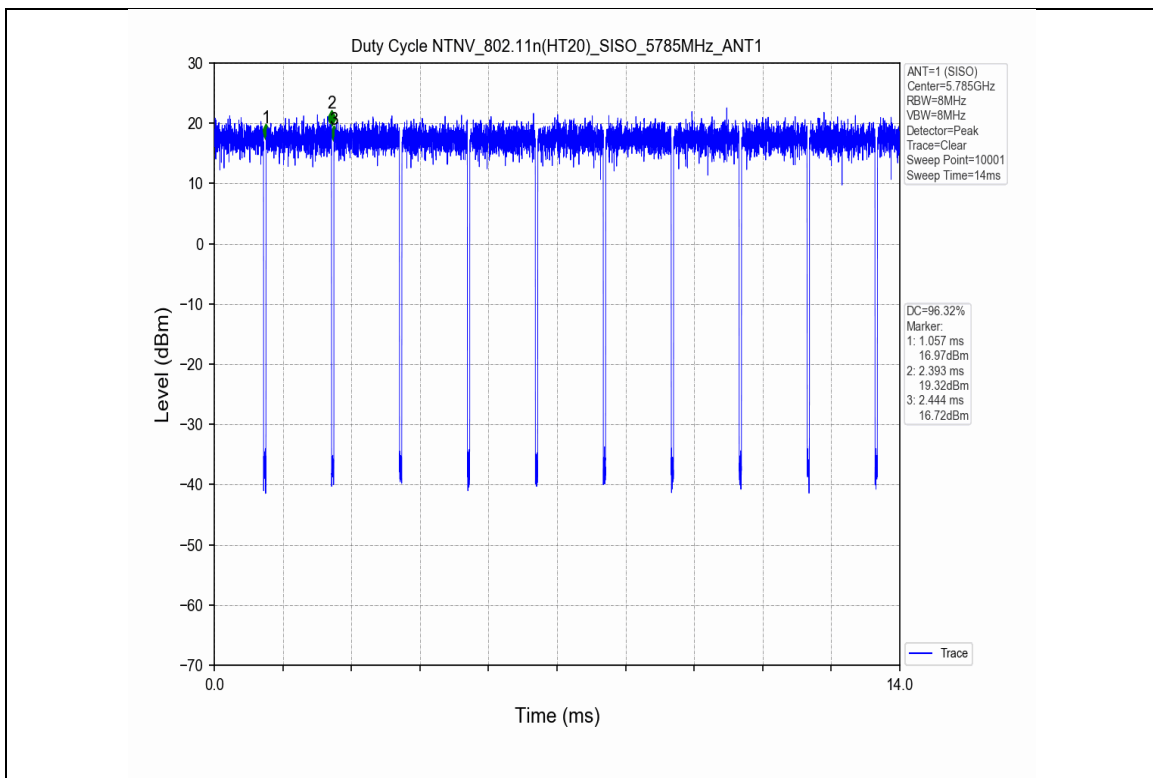

1.2 Test Graph

2. Bandwidth

2.1 Test Result

Test Mode	Frequency (MHz)	TX Type	ANT No.	Emission Bandwidth		Verdict
				Test Result (MHz)	Limits (MHz)	
802.11a	5180	SISO	1	23.822	Only for Report Use	PASS
	5200	SISO	1	22.875	Only for Report Use	PASS
	5240	SISO	1	21.683	Only for Report Use	PASS
	5260	SISO	1	25.484	Only for Report Use	PASS
	5300	SISO	1	27.423	Only for Report Use	PASS
	5320	SISO	1	25.030	Only for Report Use	PASS
802.11n(HT20)	5180	SISO	1	21.082	Only for Report Use	PASS
	5200	SISO	1	21.117	Only for Report Use	PASS
	5240	SISO	1	20.866	Only for Report Use	PASS
	5260	SISO	1	21.325	Only for Report Use	PASS
	5300	SISO	1	28.011	Only for Report Use	PASS
	5320	SISO	1	26.818	Only for Report Use	PASS
802.11n(HT40)	5190	SISO	1	47.085	Only for Report Use	PASS
	5230	SISO	1	42.758	Only for Report Use	PASS
	5270	SISO	1	63.500	Only for Report Use	PASS
	5310	SISO	1	62.960	Only for Report Use	PASS
802.11ac(VHT20)	5180	SISO	1	21.101	Only for Report Use	PASS
	5200	SISO	1	21.124	Only for Report Use	PASS
	5240	SISO	1	21.564	Only for Report Use	PASS
	5260	SISO	1	26.649	Only for Report Use	PASS
	5300	SISO	1	26.475	Only for Report Use	PASS

802.11ac(VHT40)	5320	SISO	1	25.915	Only for Report Use	PASS
	5190	SISO	1	43.646	Only for Report Use	PASS
	5230	SISO	1	48.584	Only for Report Use	PASS
	5270	SISO	1	59.329	Only for Report Use	PASS
	5310	SISO	1	51.324	Only for Report Use	PASS
802.11ac(VHT80)	5210	SISO	1	79.798	Only for Report Use	PASS
	5290	SISO	1	117.162	Only for Report Use	PASS