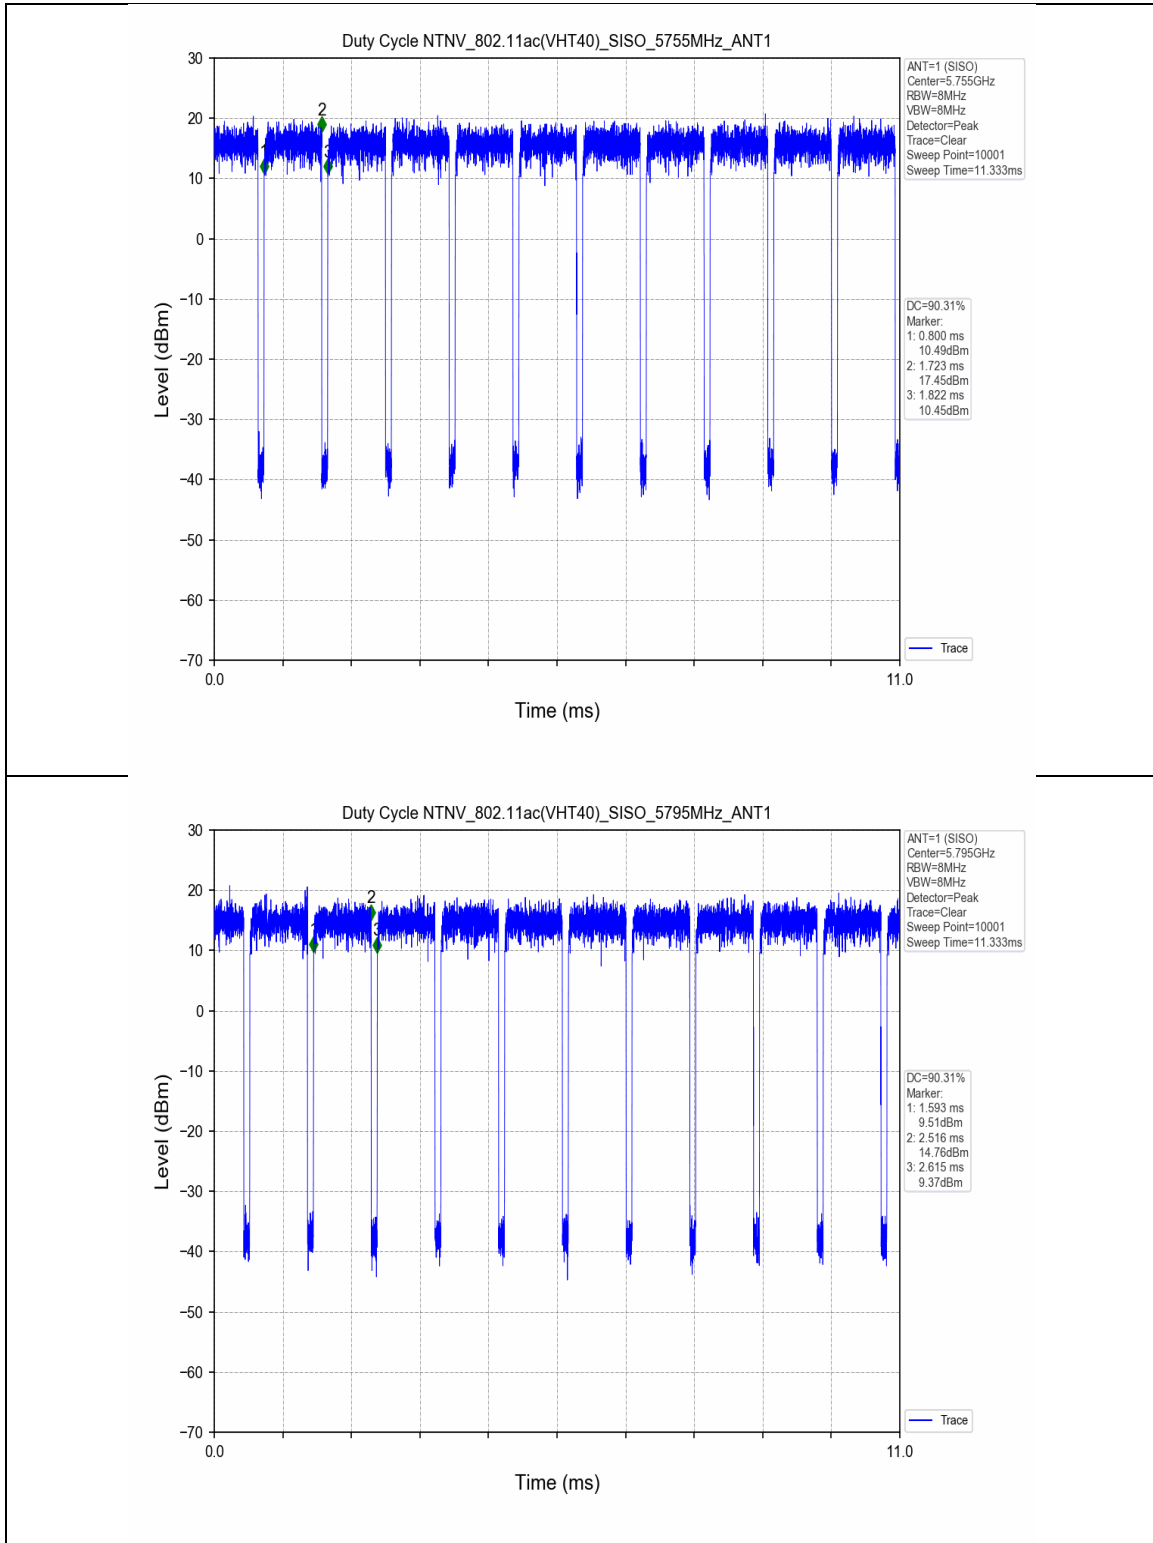

1.2 Test Graph

2. Bandwidth

2.1 Test Result

Test Mode	Frequency (MHz)	TX Type	ANT No.	Emission Bandwidth		Verdict
				Test Result (MHz)	Limits (MHz)	
802.11a	5180	SISO	1	23.822	Only for Report Use	PASS
	5200	SISO	1	22.875	Only for Report Use	PASS
	5240	SISO	1	21.683	Only for Report Use	PASS
	5260	SISO	1	25.484	Only for Report Use	PASS
	5300	SISO	1	27.423	Only for Report Use	PASS
	5320	SISO	1	25.030	Only for Report Use	PASS
802.11n(HT20)	5180	SISO	1	21.082	Only for Report Use	PASS
	5200	SISO	1	21.117	Only for Report Use	PASS
	5240	SISO	1	20.866	Only for Report Use	PASS
	5260	SISO	1	21.325	Only for Report Use	PASS
	5300	SISO	1	28.011	Only for Report Use	PASS
	5320	SISO	1	26.818	Only for Report Use	PASS
802.11n(HT40)	5190	SISO	1	47.085	Only for Report Use	PASS
	5230	SISO	1	42.758	Only for Report Use	PASS
	5270	SISO	1	63.500	Only for Report Use	PASS
	5310	SISO	1	62.960	Only for Report Use	PASS
802.11ac(VHT20)	5180	SISO	1	21.101	Only for Report Use	PASS
	5200	SISO	1	21.124	Only for Report Use	PASS
	5240	SISO	1	21.564	Only for Report Use	PASS
	5260	SISO	1	26.649	Only for Report Use	PASS
	5300	SISO	1	26.475	Only for Report Use	PASS

802.11ac(VHT40)	5320	SISO	1	25.915	Only for Report Use	PASS
	5190	SISO	1	43.646	Only for Report Use	PASS
	5230	SISO	1	48.584	Only for Report Use	PASS
	5270	SISO	1	59.329	Only for Report Use	PASS
	5310	SISO	1	51.324	Only for Report Use	PASS
802.11ac(VHT80)	5210	SISO	1	79.798	Only for Report Use	PASS
	5290	SISO	1	117.162	Only for Report Use	PASS