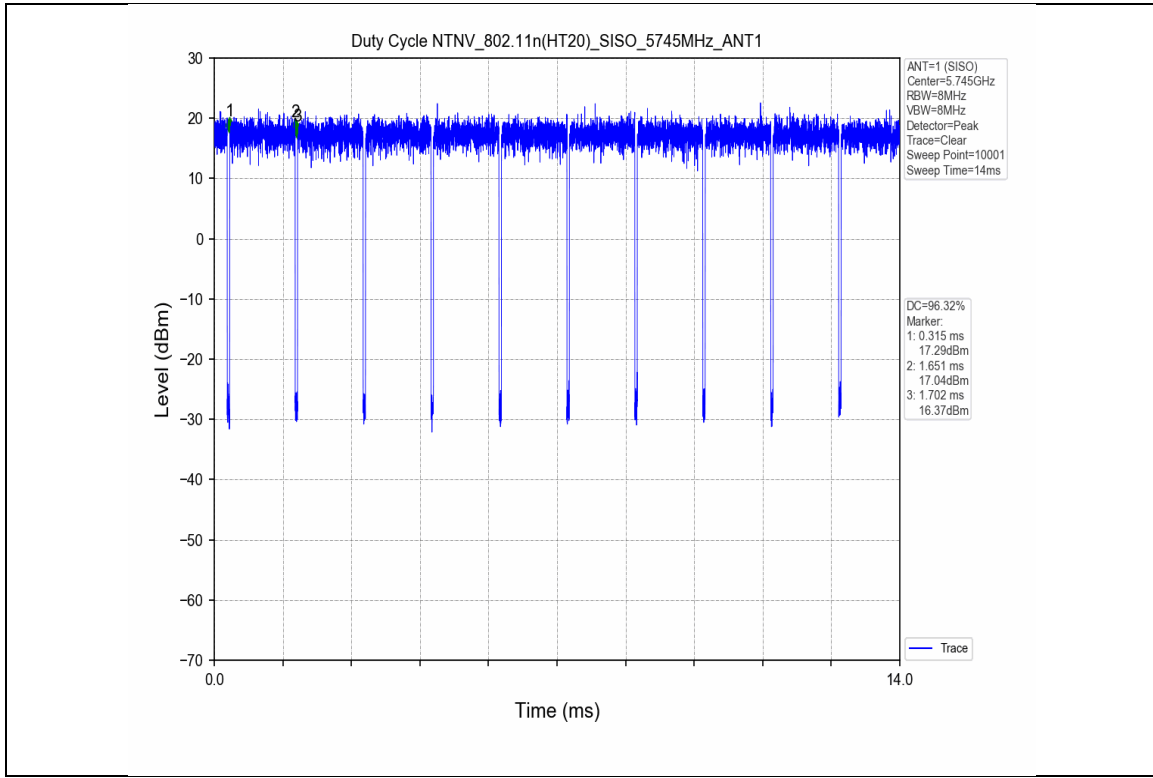

1.2 Test Graph

2. Bandwidth

2.1 Test Result

Test Mode	Frequency (MHz)	TX Type	ANT No.	Emission Bandwidth		Verdict
				Test Result (MHz)	Limits (MHz)	
802.11a	5180	SISO	1	23.822	Only for Report Use	PASS
	5200	SISO	1	22.875	Only for Report Use	PASS
	5240	SISO	1	21.683	Only for Report Use	PASS
	5260	SISO	1	25.484	Only for Report Use	PASS
	5300	SISO	1	27.423	Only for Report Use	PASS
	5320	SISO	1	25.030	Only for Report Use	PASS
802.11n(HT20)	5180	SISO	1	21.082	Only for Report Use	PASS
	5200	SISO	1	21.117	Only for Report Use	PASS
	5240	SISO	1	20.866	Only for Report Use	PASS
	5260	SISO	1	21.325	Only for Report Use	PASS
	5300	SISO	1	28.011	Only for Report Use	PASS
	5320	SISO	1	26.818	Only for Report Use	PASS
802.11n(HT40)	5190	SISO	1	47.085	Only for Report Use	PASS
	5230	SISO	1	42.758	Only for Report Use	PASS
	5270	SISO	1	63.500	Only for Report Use	PASS
	5310	SISO	1	62.960	Only for Report Use	PASS
802.11ac(VHT20)	5180	SISO	1	21.101	Only for Report Use	PASS
	5200	SISO	1	21.124	Only for Report Use	PASS
	5240	SISO	1	21.564	Only for Report Use	PASS
	5260	SISO	1	26.649	Only for Report Use	PASS
	5300	SISO	1	26.475	Only for Report Use	PASS

802.11ac(VHT40)	5320	SISO	1	25.915	Only for Report Use	PASS
	5190	SISO	1	43.646	Only for Report Use	PASS
	5230	SISO	1	48.584	Only for Report Use	PASS
	5270	SISO	1	59.329	Only for Report Use	PASS
	5310	SISO	1	51.324	Only for Report Use	PASS
802.11ac(VHT80)	5210	SISO	1	79.798	Only for Report Use	PASS
	5290	SISO	1	117.162	Only for Report Use	PASS