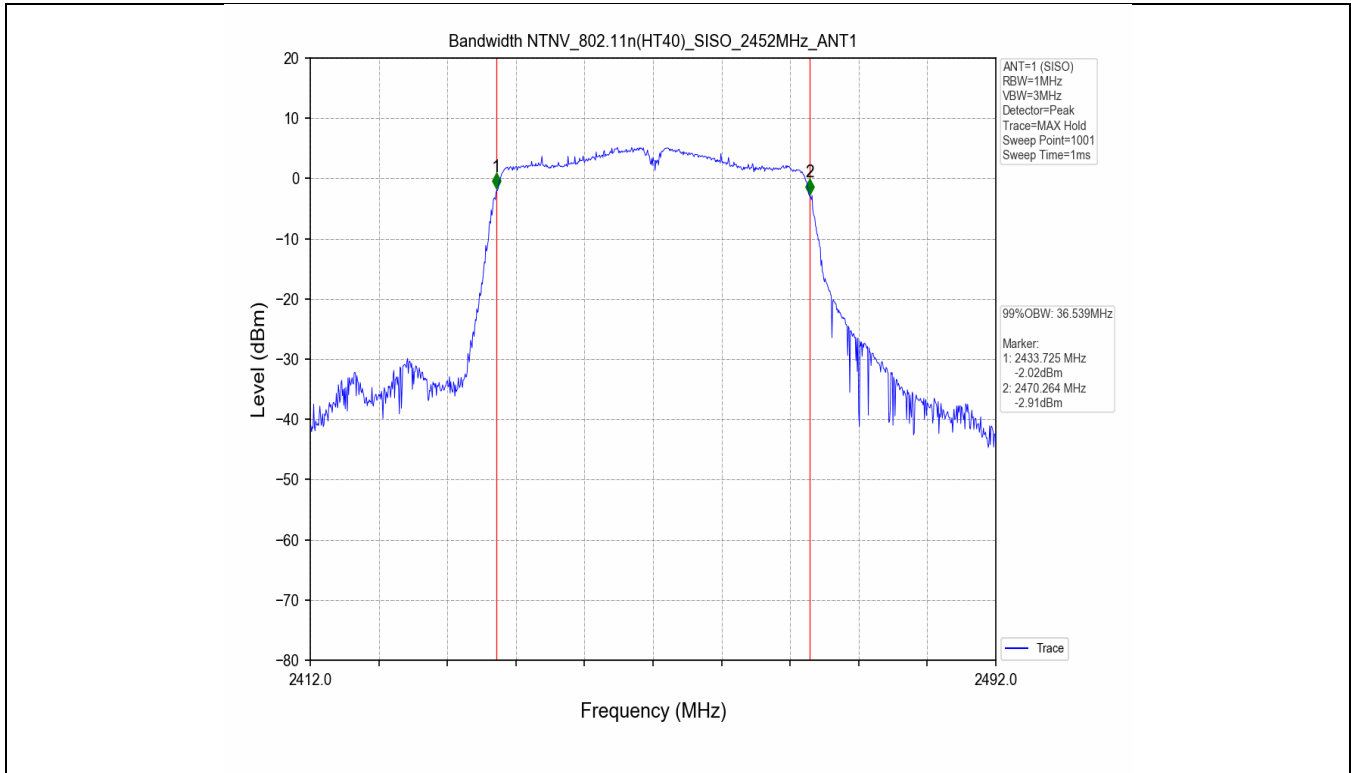

## 2.2 Test Graph - 6dB Bandwidth

2.3 Test Graph - 99% Occupied Bandwidth