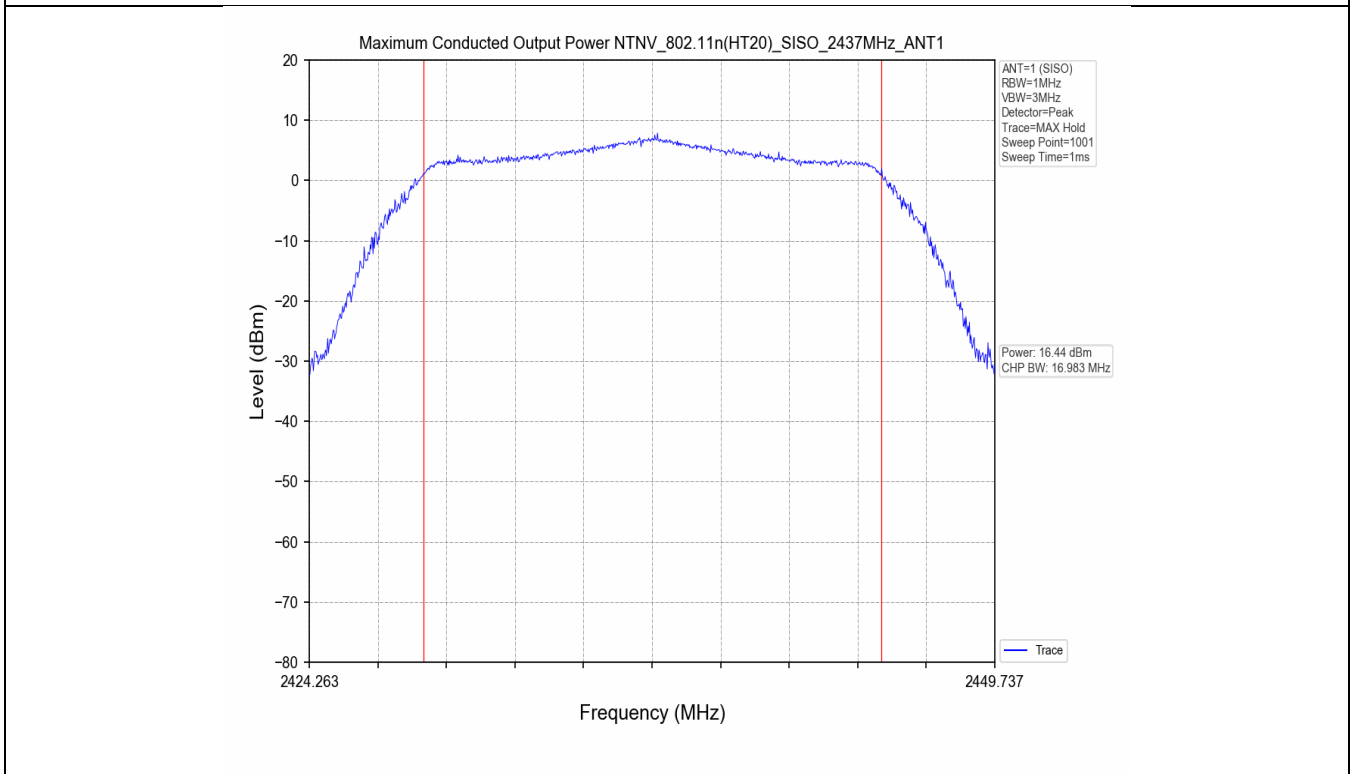

#### 3.1 Test Result

Test Mode	Frequency (MHz)	Tx Type	Measured Peak Output Power (dBm)	Limits (dBm)	Verdict
			Ant 1		
802.11b	2412	SISO	17.45	30	PASS
	2437	SISO	17.66	30	PASS
	2462	SISO	17.54	30	PASS
802.11g	2412	SISO	16.59	30	PASS
	2437	SISO	16.72	30	PASS
	2462	SISO	16.81	30	PASS
802.11n(HT20)	2412	SISO	16.09	30	PASS
	2437	SISO	16.44	30	PASS
	2462	SISO	16.54	30	PASS
802.11n(HT40)	2422	SISO	17.59	30	PASS
	2437	SISO	17.63	30	PASS
	2452	SISO	18.05	30	PASS

#### 3.2 Test Graph