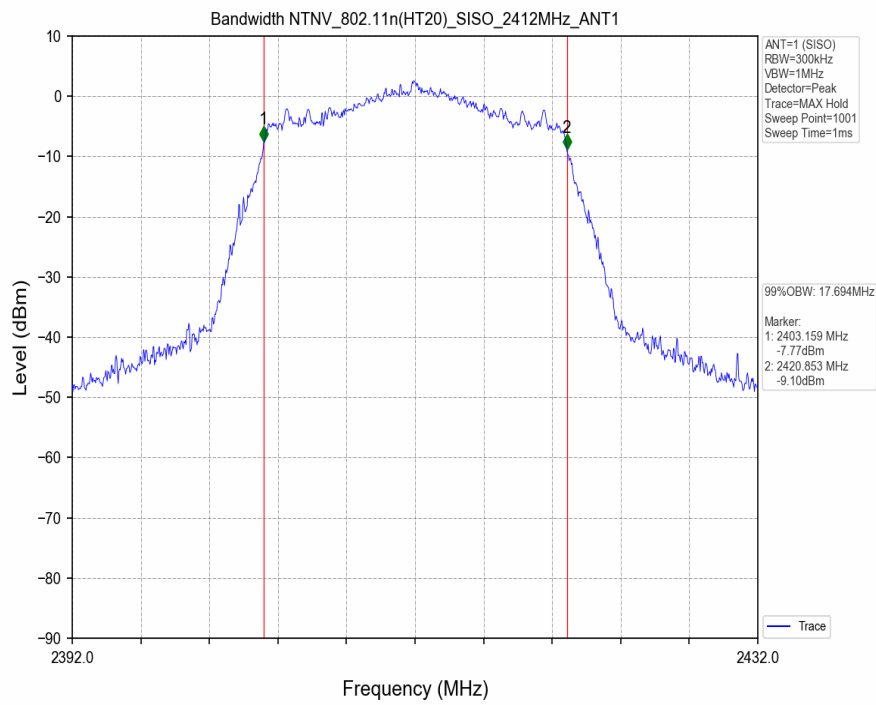

## 2.2 Test Graph - 6dB Bandwidth

2.3 Test Graph - 99% Occupied Bandwidth

### 3. Maximum Conducted Output Power