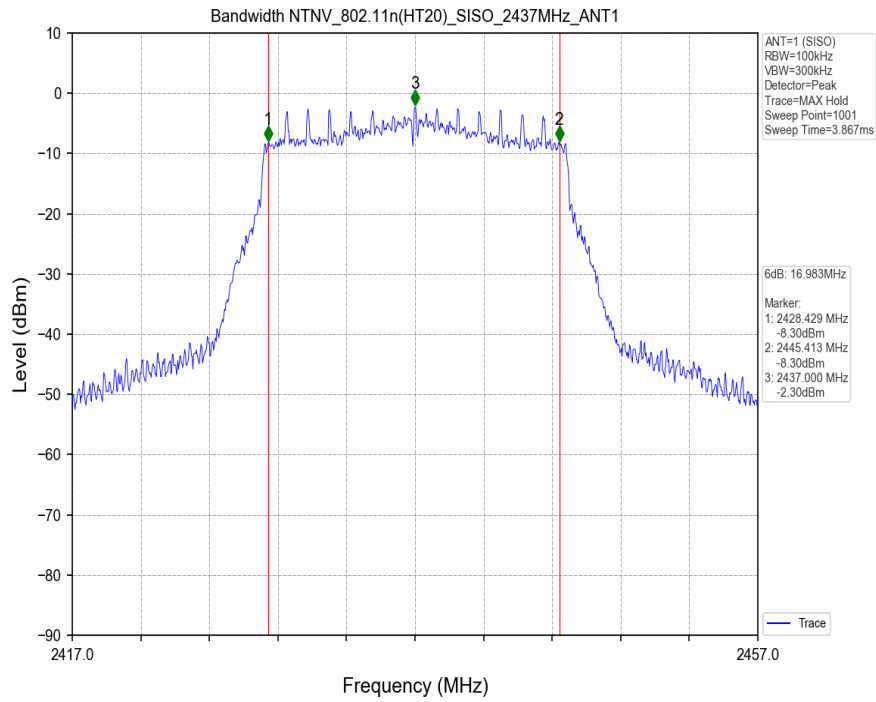

## 2.2 Test Graph - 6dB Bandwidth

2.3 Test Graph - 99% Occupied Bandwidth

### 3. Maximum Conducted Output Power