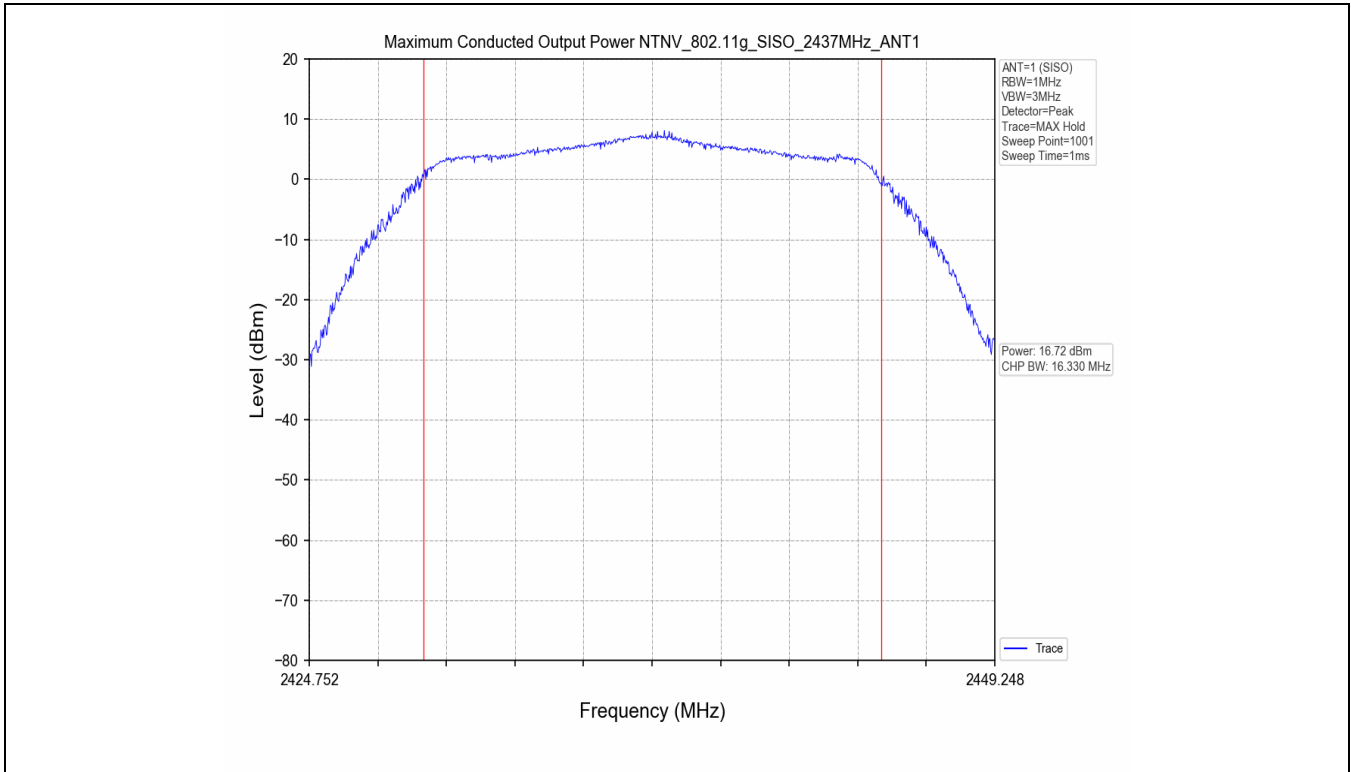

## 2.2 Test Graph - 6dB Bandwidth

2.3 Test Graph - 99% Occupied Bandwidth

### 3. Maximum Conducted Output Power

#### 3.1 Test Result

Test Mode	Frequency (MHz)	Tx Type	Measured Peak Output Power (dBm)	Limits (dBm)	Verdict
			Ant 1		
802.11b	2412	SISO	17.45	30	PASS
	2437	SISO	17.66	30	PASS
	2462	SISO	17.54	30	PASS
802.11g	2412	SISO	16.59	30	PASS
	2437	SISO	16.72	30	PASS
	2462	SISO	16.81	30	PASS
802.11n(HT20)	2412	SISO	16.09	30	PASS
	2437	SISO	16.44	30	PASS
	2462	SISO	16.54	30	PASS
802.11n(HT40)	2422	SISO	17.59	30	PASS
	2437	SISO	17.63	30	PASS
	2452	SISO	18.05	30	PASS

#### 3.2 Test Graph