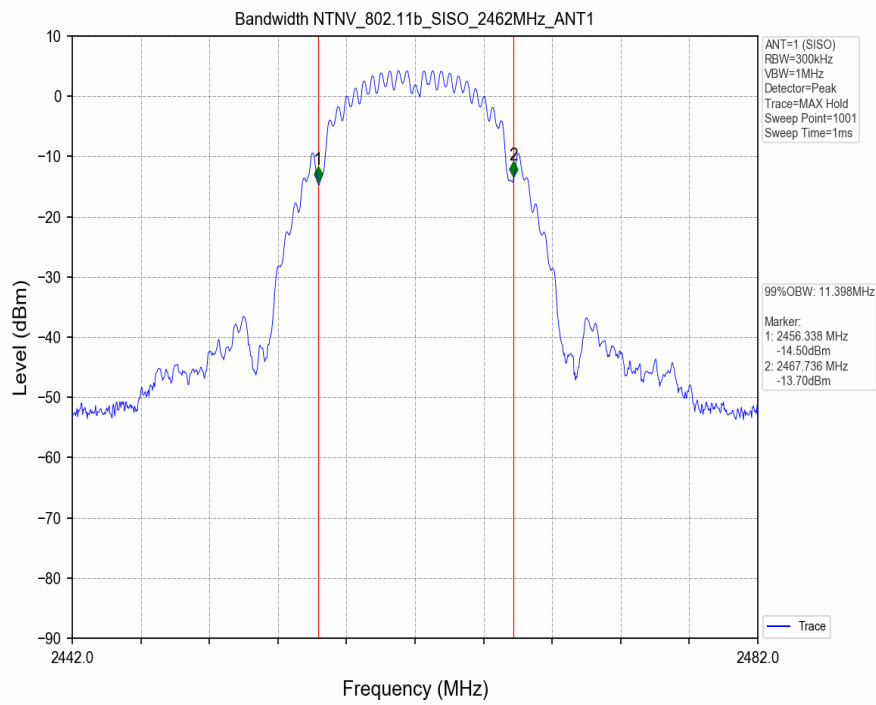

## 2.2 Test Graph - 6dB Bandwidth

2.3 Test Graph - 99% Occupied Bandwidth

### 3. Maximum Conducted Output Power