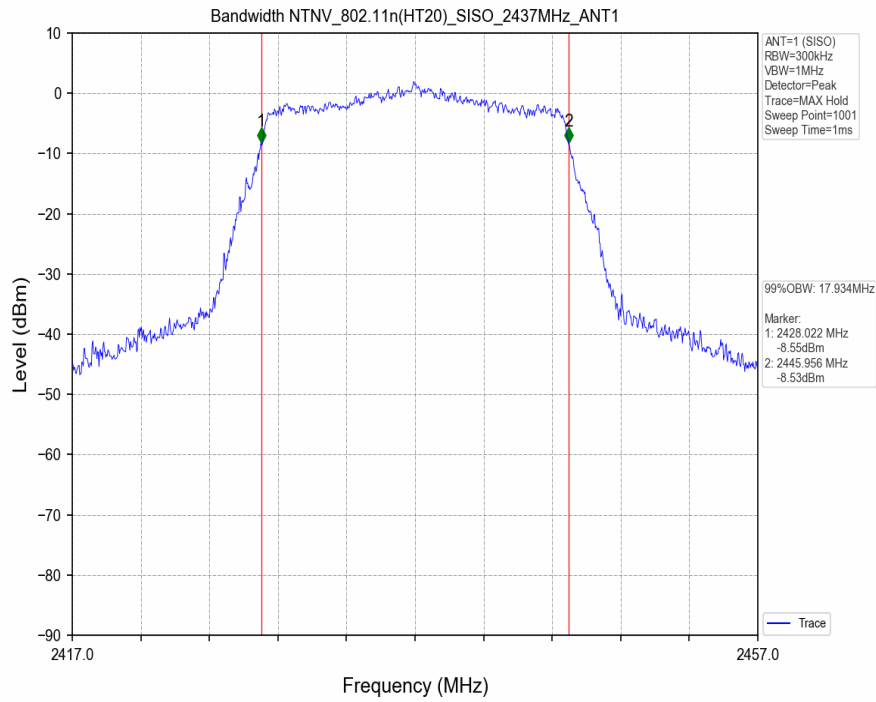

## 2.2 Test Graph - 6dB Bandwidth

2.3 Test Graph - 99% Occupied Bandwidth

### 3. Maximum Conducted Output Power