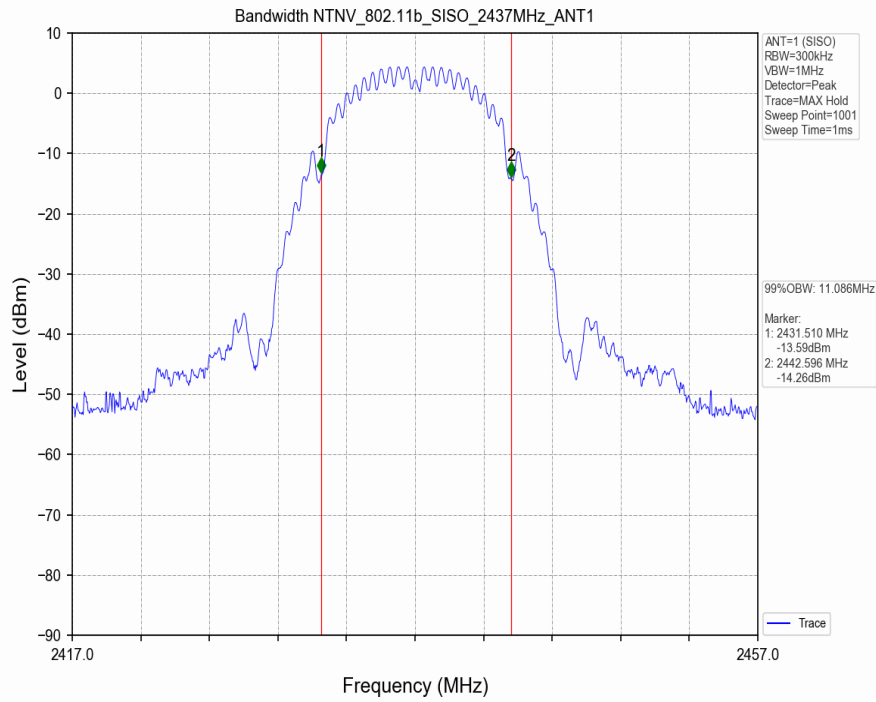

## 2.2 Test Graph - 6dB Bandwidth

2.3 Test Graph - 99% Occupied Bandwidth