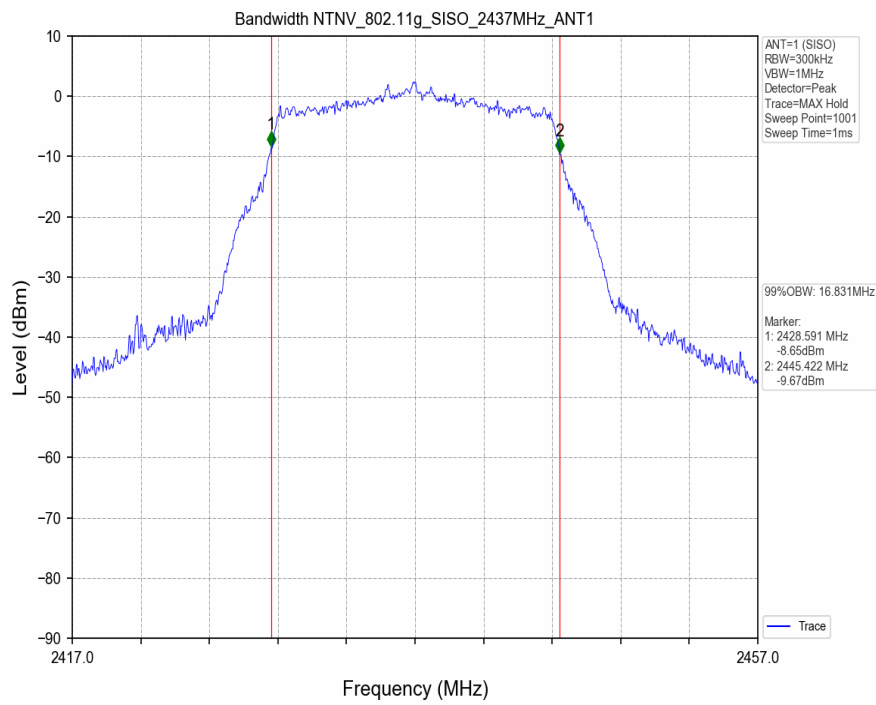

## 2.2 Test Graph - 6dB Bandwidth

2.3 Test Graph - 99% Occupied Bandwidth

### 3. Maximum Conducted Output Power