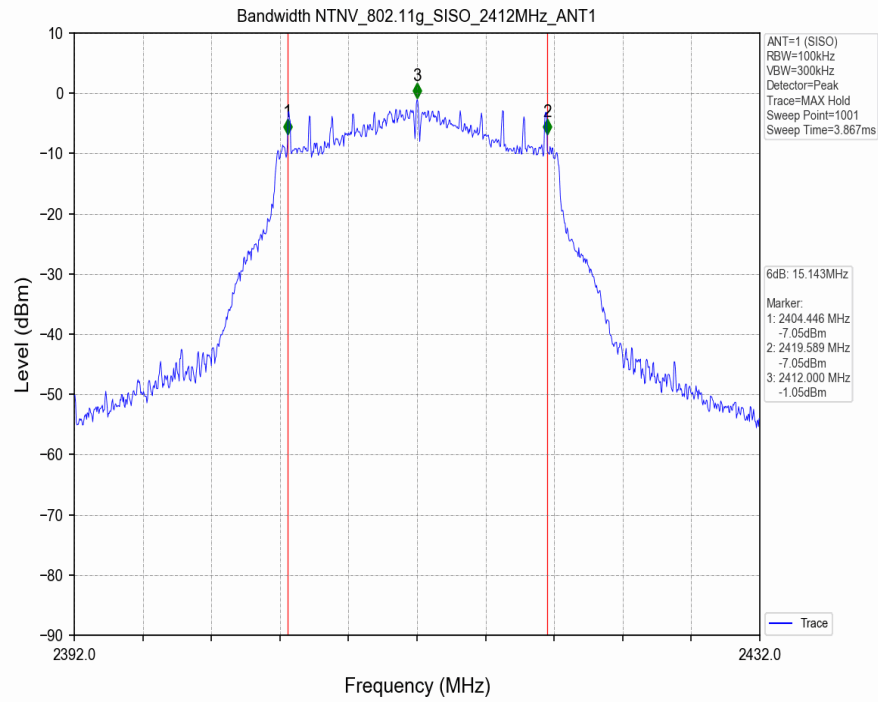

Test Mode	Frequency (MHz)	TX Type	ANT No.	99% Occupied Bandwidth	
				Test Result (MHz)	
802.11b	2412	SISO	1	10.943	Only for Report Use
	2437	SISO	1	11.086	Only for Report Use
	2462	SISO	1	11.398	Only for Report Use
802.11g	2412	SISO	1	16.544	Only for Report Use
	2437	SISO	1	16.831	Only for Report Use
	2462	SISO	1	16.588	Only for Report Use
802.11n(HT20)	2412	SISO	1	17.694	Only for Report Use

## 2.2 Test Graph - 6dB Bandwidth

2.3 Test Graph - 99% Occupied Bandwidth