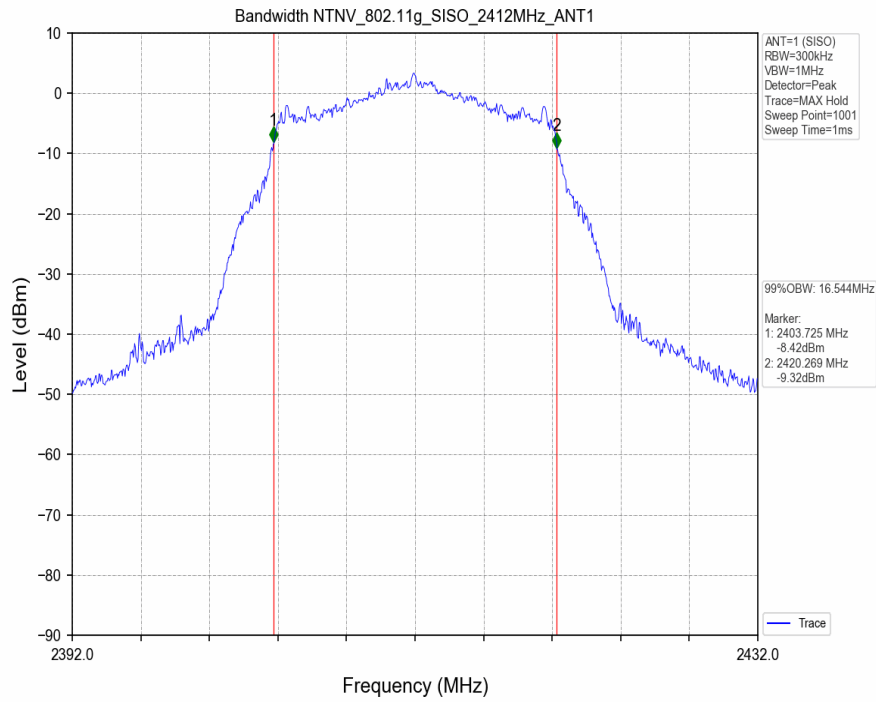

## 2.2 Test Graph - 6dB Bandwidth

2.3 Test Graph - 99% Occupied Bandwidth

### 3. Maximum Conducted Output Power