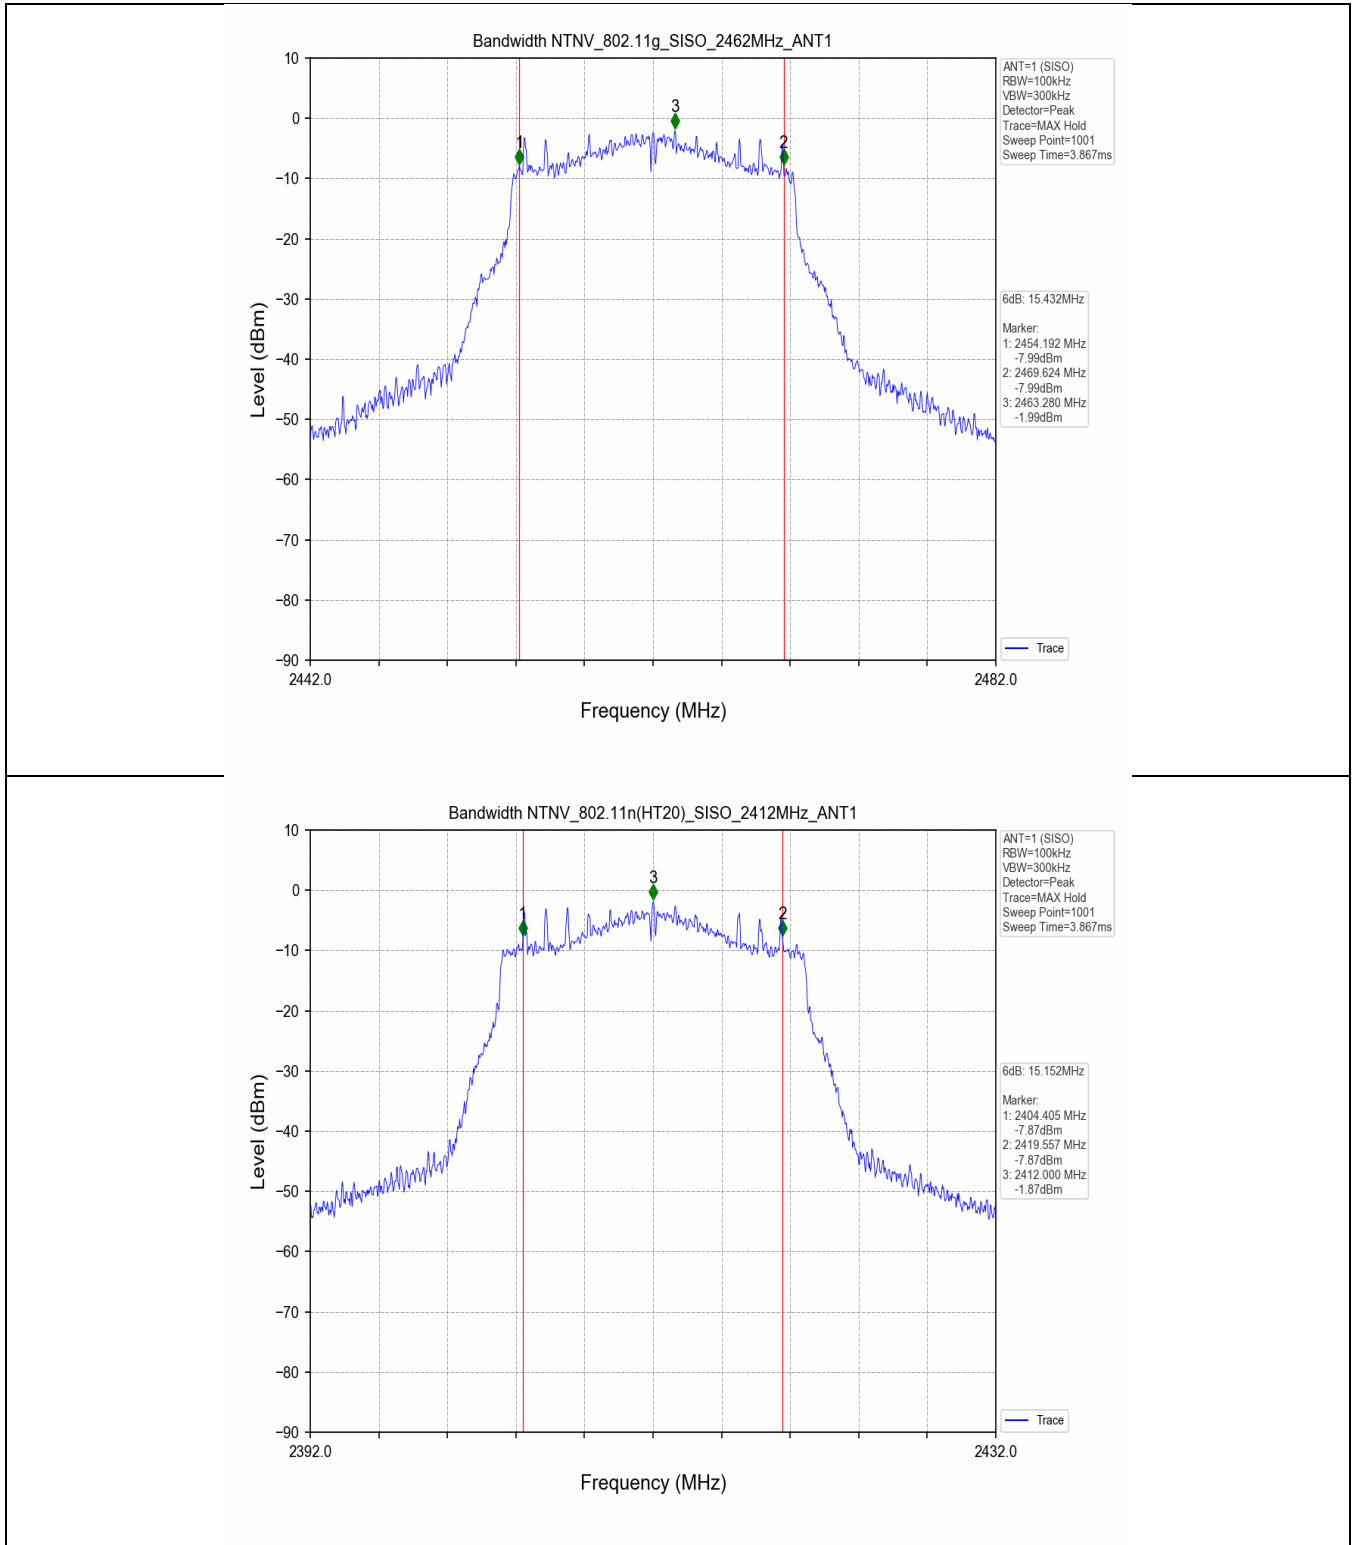

### 1.2 Test Graph

## 2.2 Test Graph - 6dB Bandwidth

2.3 Test Graph - 99% Occupied Bandwidth