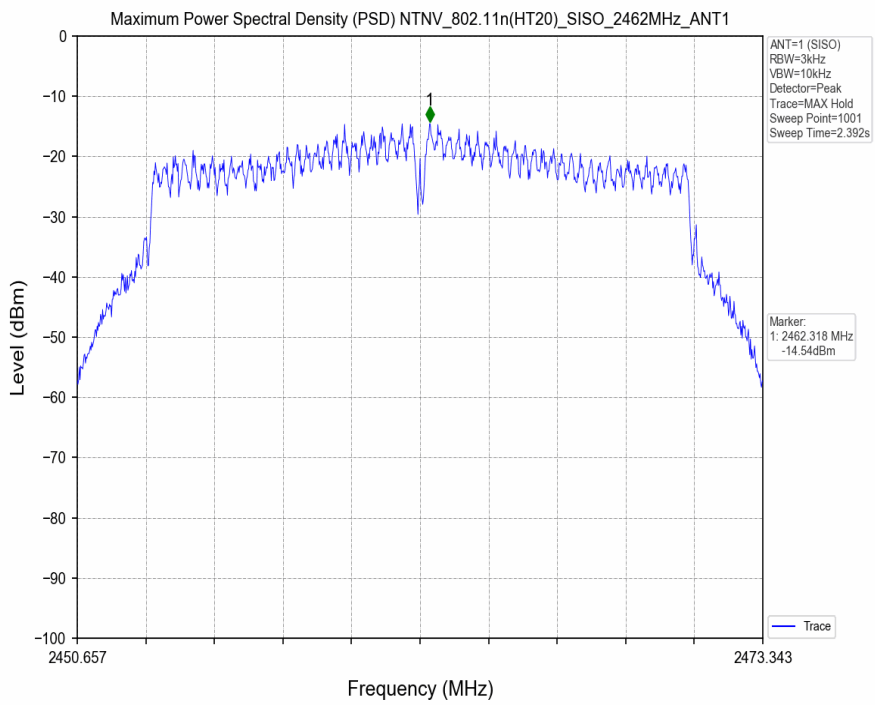

## 4. Maximum Power Spectral Density (PSD)

### 4.1 Test Result

Test Mode	Frequency (MHz)	Tx Type	Maximum Power Spectral Density (dBm/3KHz)	Limits (dBm/3KHz)	Verdict
			Ant 1		
802.11b	2412	SISO	-3.21	≤8	PASS
	2437	SISO	-3.58	≤8	PASS
	2462	SISO	-4.17	≤8	PASS
802.11g	2412	SISO	-3.01	≤8	PASS
	2437	SISO	-4.51	≤8	PASS
	2462	SISO	-5.13	≤8	PASS
802.11n(HT20)	2412	SISO	-3.38	≤8	PASS
	2437	SISO	-3.92	≤8	PASS
	2462	SISO	-14.54	≤8	PASS
802.11n(HT40)	2422	SISO	-16.20	≤8	PASS
	2437	SISO	-4.66	≤8	PASS
	2452	SISO	-16.17	≤8	PASS

### 4.2 Test Graph