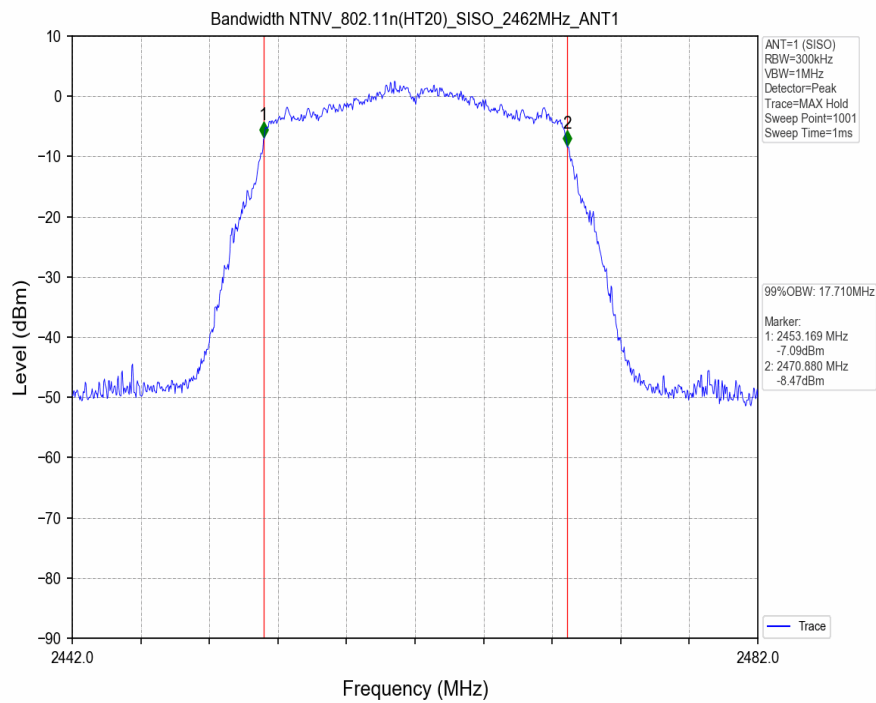

## 2.2 Test Graph - 6dB Bandwidth

2.3 Test Graph - 99% Occupied Bandwidth

### 3. Maximum Conducted Output Power