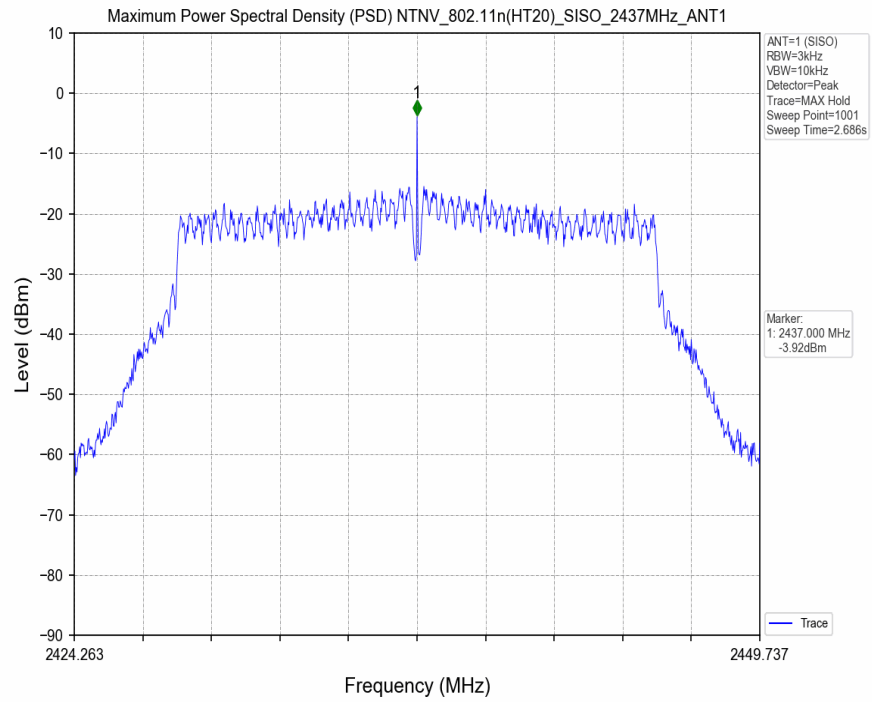

#### 3.2 Test Graph

## 4. Maximum Power Spectral Density (PSD)

### 4.1 Test Result

Test Mode	Frequency (MHz)	Tx Type	Maximum Power Spectral Density (dBm/3KHz)	Limits (dBm/3KHz)	Verdict
			Ant 1		
802.11b	2412	SISO	-3.21	≤8	PASS
	2437	SISO	-3.58	≤8	PASS
	2462	SISO	-4.17	≤8	PASS
802.11g	2412	SISO	-3.01	≤8	PASS
	2437	SISO	-4.51	≤8	PASS
	2462	SISO	-5.13	≤8	PASS
802.11n(HT20)	2412	SISO	-3.38	≤8	PASS
	2437	SISO	-3.92	≤8	PASS
	2462	SISO	-14.54	≤8	PASS
802.11n(HT40)	2422	SISO	-16.20	≤8	PASS
	2437	SISO	-4.66	≤8	PASS
	2452	SISO	-16.17	≤8	PASS

### 4.2 Test Graph