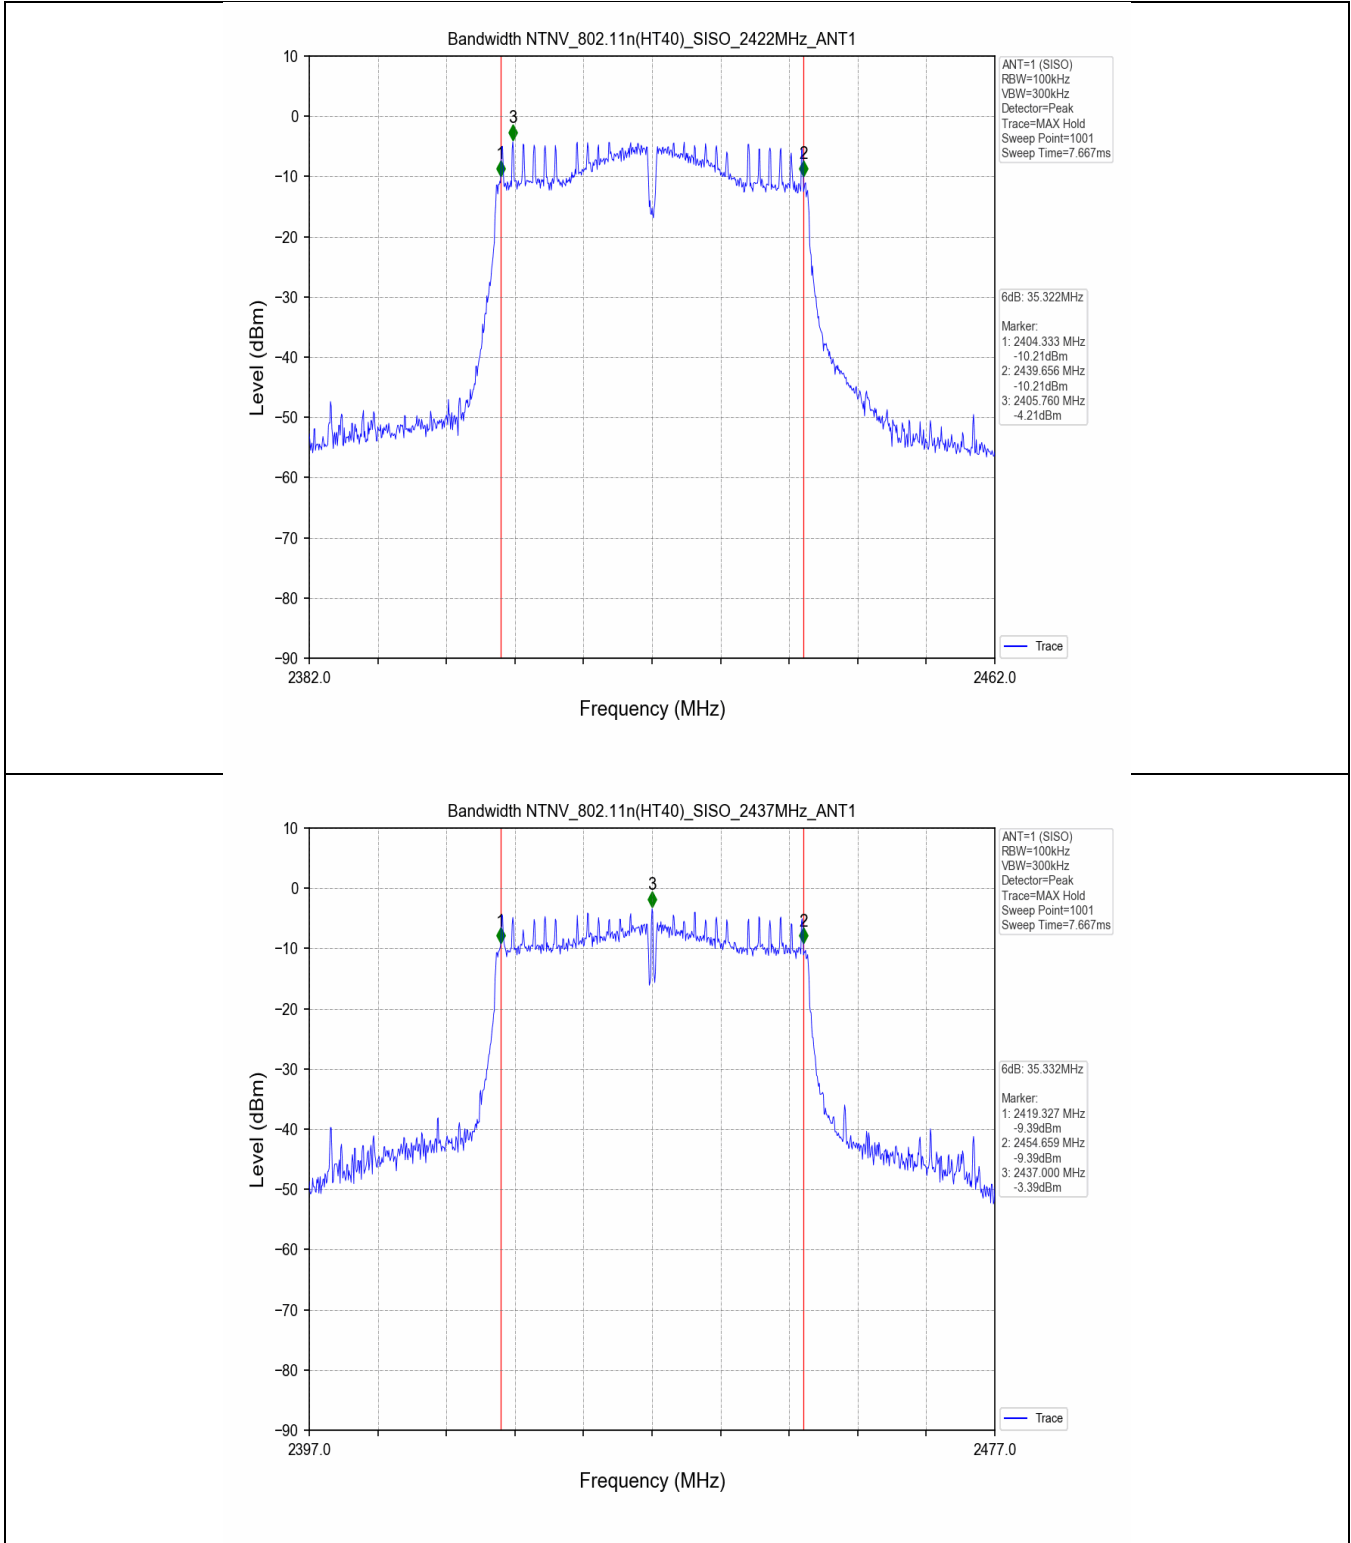

## 2.2 Test Graph - 6dB Bandwidth

2.3 Test Graph - 99% Occupied Bandwidth

### 3. Maximum Conducted Output Power