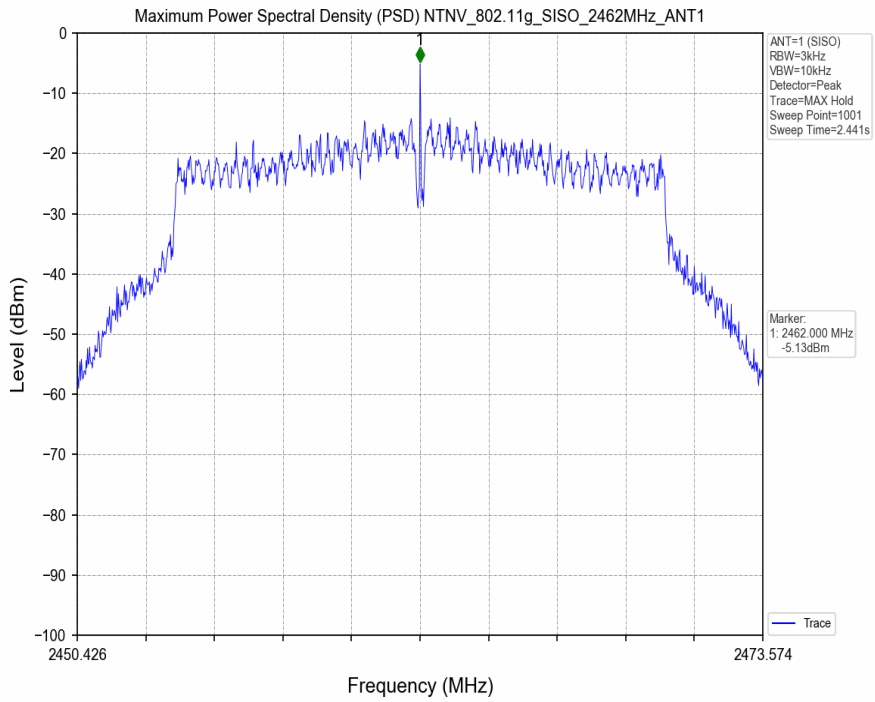

## 4. Maximum Power Spectral Density (PSD)

### 4.1 Test Result

Test Mode	Frequency (MHz)	Tx Type	Maximum Power Spectral Density (dBm/3KHz)	Limits (dBm/3KHz)	Verdict
			Ant 1		
802.11b	2412	SISO	-3.21	≤8	PASS
	2437	SISO	-3.58	≤8	PASS
	2462	SISO	-4.17	≤8	PASS
802.11g	2412	SISO	-3.01	≤8	PASS
	2437	SISO	-4.51	≤8	PASS
	2462	SISO	-5.13	≤8	PASS
802.11n(HT20)	2412	SISO	-3.38	≤8	PASS
	2437	SISO	-3.92	≤8	PASS
	2462	SISO	-14.54	≤8	PASS
802.11n(HT40)	2422	SISO	-16.20	≤8	PASS
	2437	SISO	-4.66	≤8	PASS
	2452	SISO	-16.17	≤8	PASS

### 4.2 Test Graph