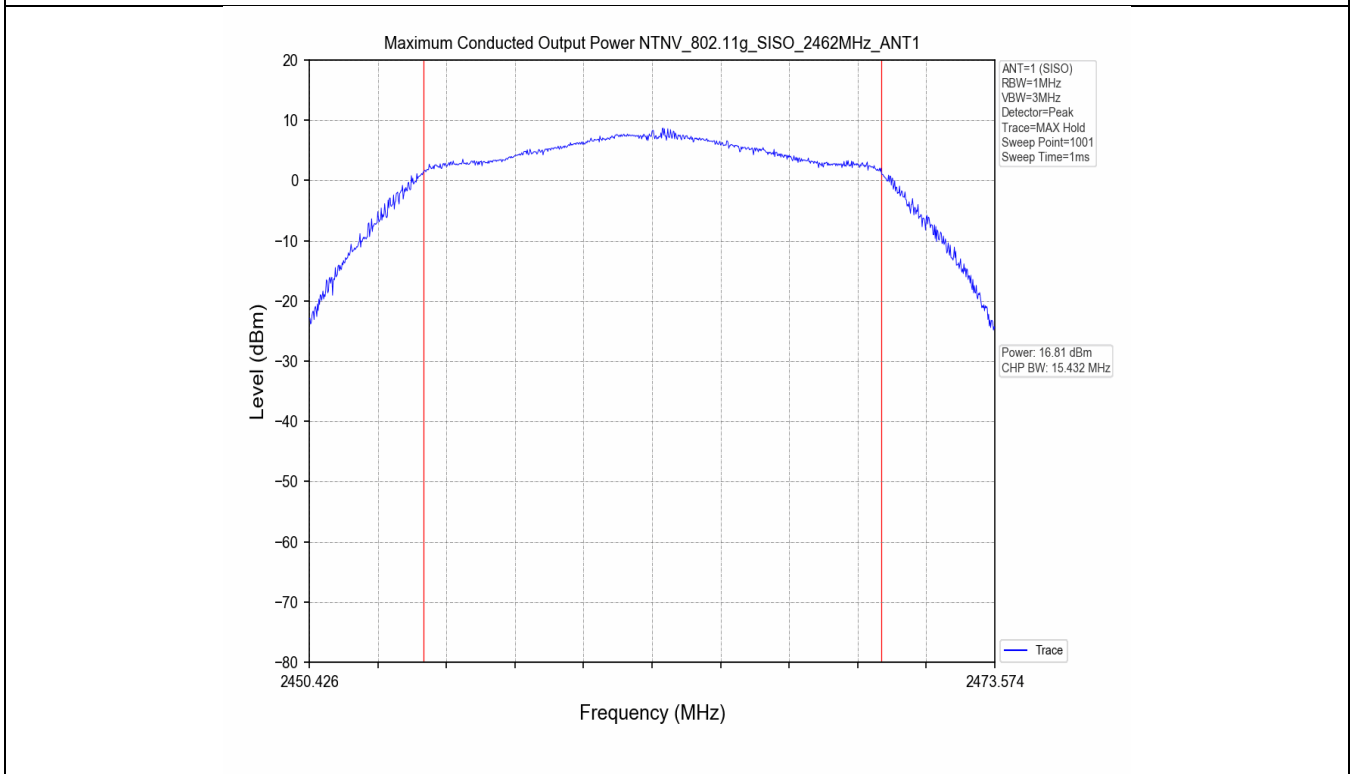

## 2.2 Test Graph - 6dB Bandwidth

2.3 Test Graph - 99% Occupied Bandwidth

### 3. Maximum Conducted Output Power

#### 3.1 Test Result

Test Mode	Frequency (MHz)	Tx Type	Measured Peak Output Power (dBm)	Limits (dBm)	Verdict
			Ant 1		
802.11b	2412	SISO	17.45	30	PASS
	2437	SISO	17.66	30	PASS
	2462	SISO	17.54	30	PASS
802.11g	2412	SISO	16.59	30	PASS
	2437	SISO	16.72	30	PASS
	2462	SISO	16.81	30	PASS
802.11n(HT20)	2412	SISO	16.09	30	PASS
	2437	SISO	16.44	30	PASS
	2462	SISO	16.54	30	PASS
802.11n(HT40)	2422	SISO	17.59	30	PASS
	2437	SISO	17.63	30	PASS
	2452	SISO	18.05	30	PASS

#### 3.2 Test Graph