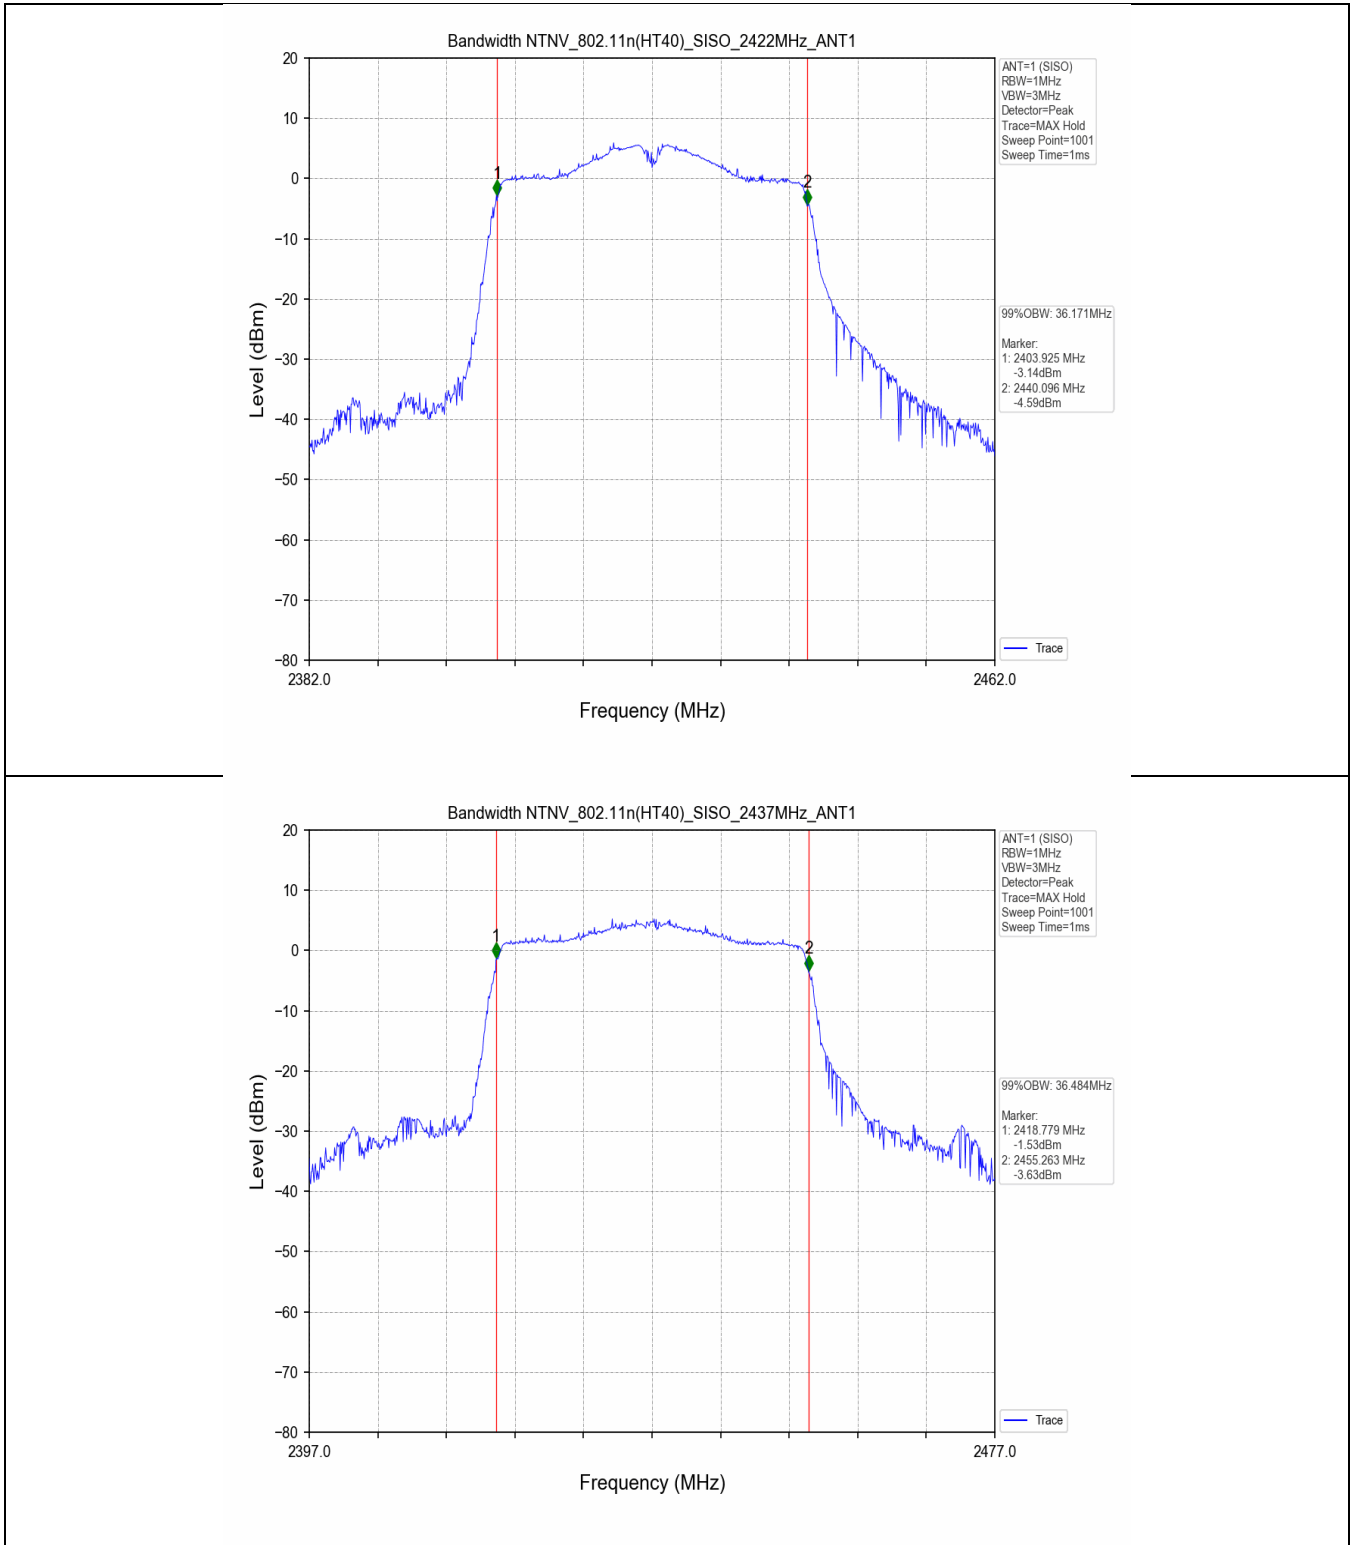

## 2.2 Test Graph - 6dB Bandwidth

2.3 Test Graph - 99% Occupied Bandwidth