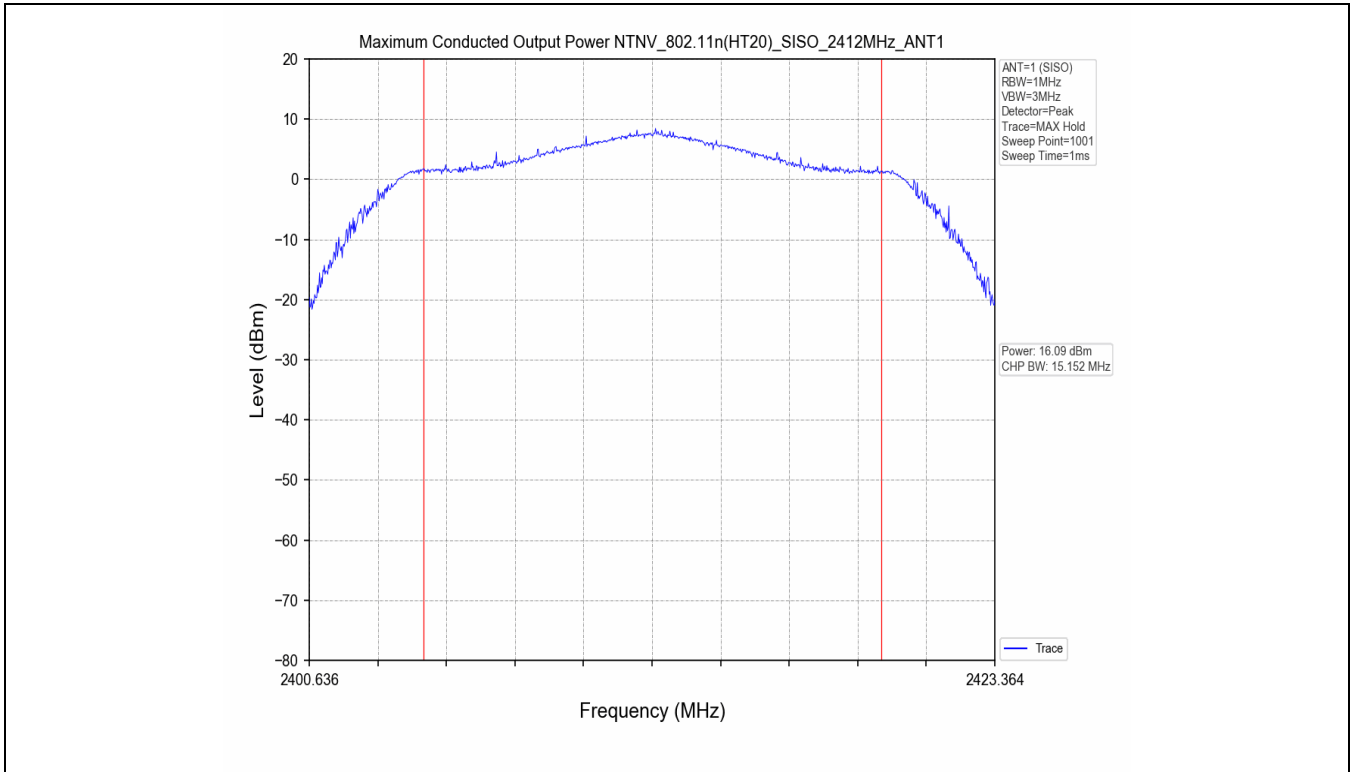

#### 3.1 Test Result

Test Mode	Frequency (MHz)	Tx Type	Measured Peak Output Power (dBm)	Limits (dBm)	Verdict
			Ant 1		
802.11b	2412	SISO	17.45	30	PASS
	2437	SISO	17.66	30	PASS
	2462	SISO	17.54	30	PASS
802.11g	2412	SISO	16.59	30	PASS
	2437	SISO	16.72	30	PASS
	2462	SISO	16.81	30	PASS
802.11n(HT20)	2412	SISO	16.09	30	PASS
	2437	SISO	16.44	30	PASS
	2462	SISO	16.54	30	PASS
802.11n(HT40)	2422	SISO	17.59	30	PASS
	2437	SISO	17.63	30	PASS
	2452	SISO	18.05	30	PASS

#### 3.2 Test Graph