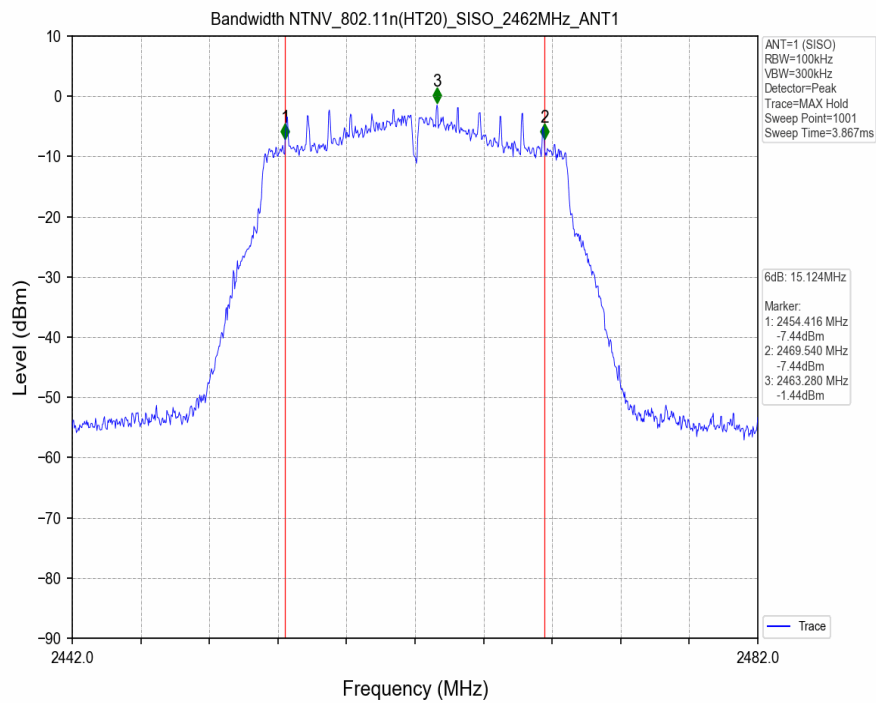

## 2.2 Test Graph - 6dB Bandwidth

2.3 Test Graph - 99% Occupied Bandwidth

### 3. Maximum Conducted Output Power