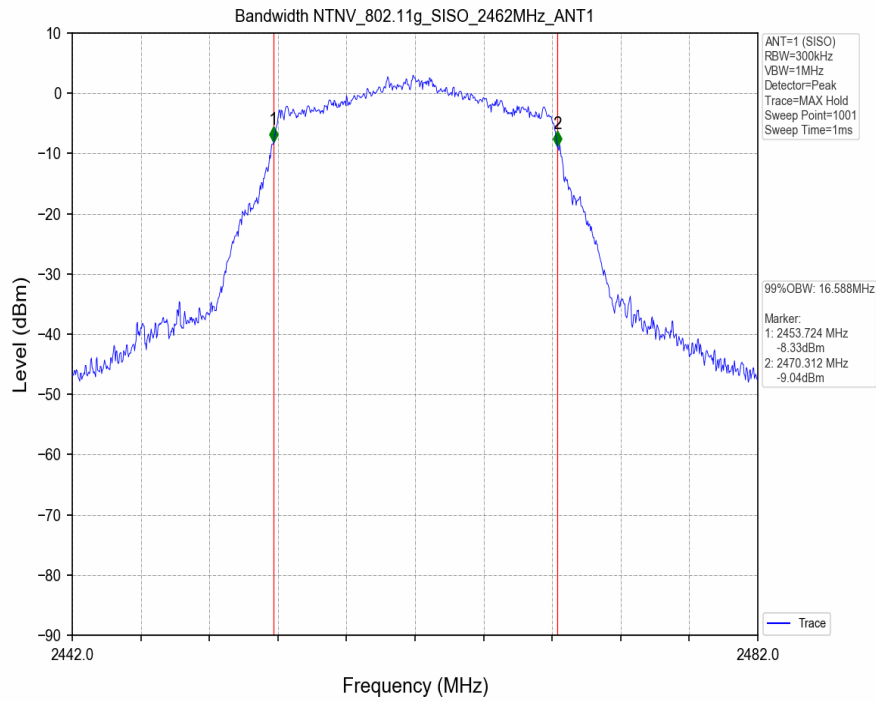

## 2.2 Test Graph - 6dB Bandwidth

2.3 Test Graph - 99% Occupied Bandwidth

### 3. Maximum Conducted Output Power