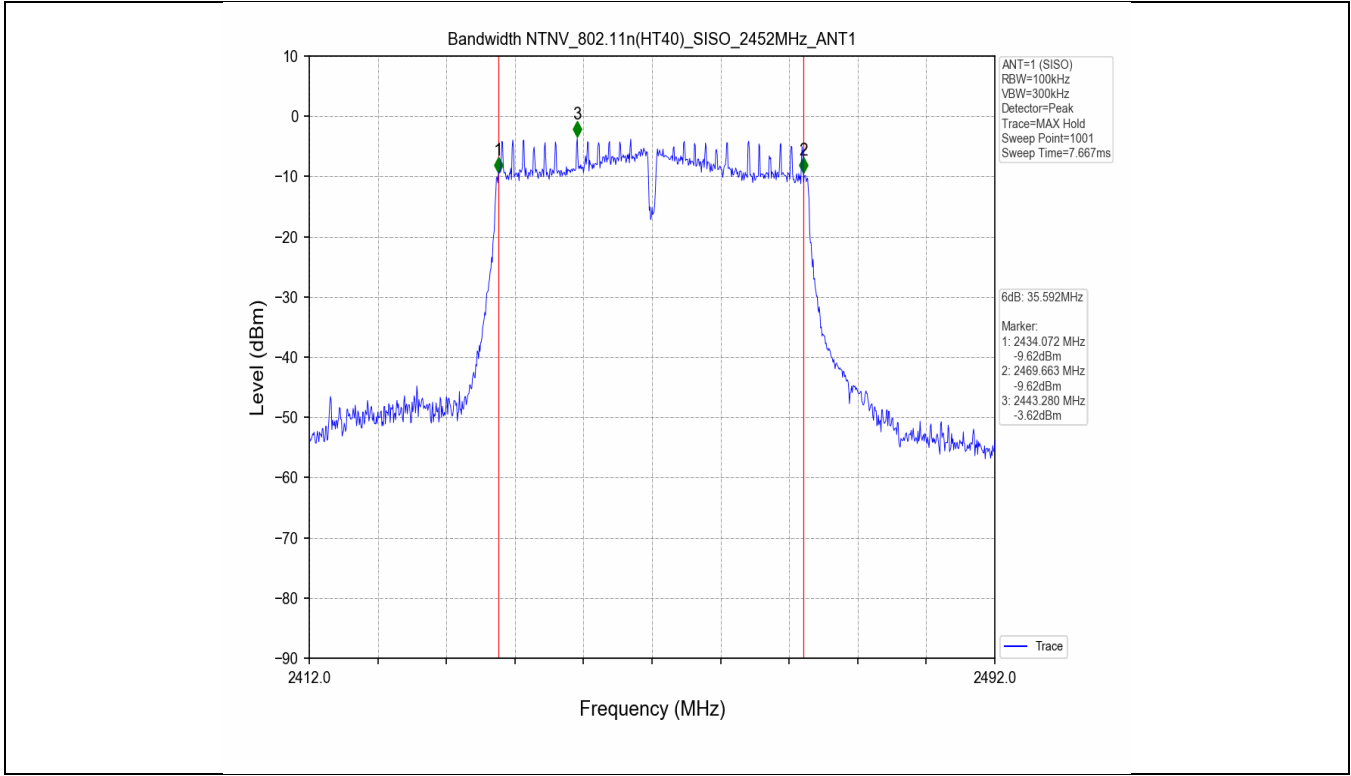

## 2.2 Test Graph - 6dB Bandwidth

2.3 Test Graph - 99% Occupied Bandwidth