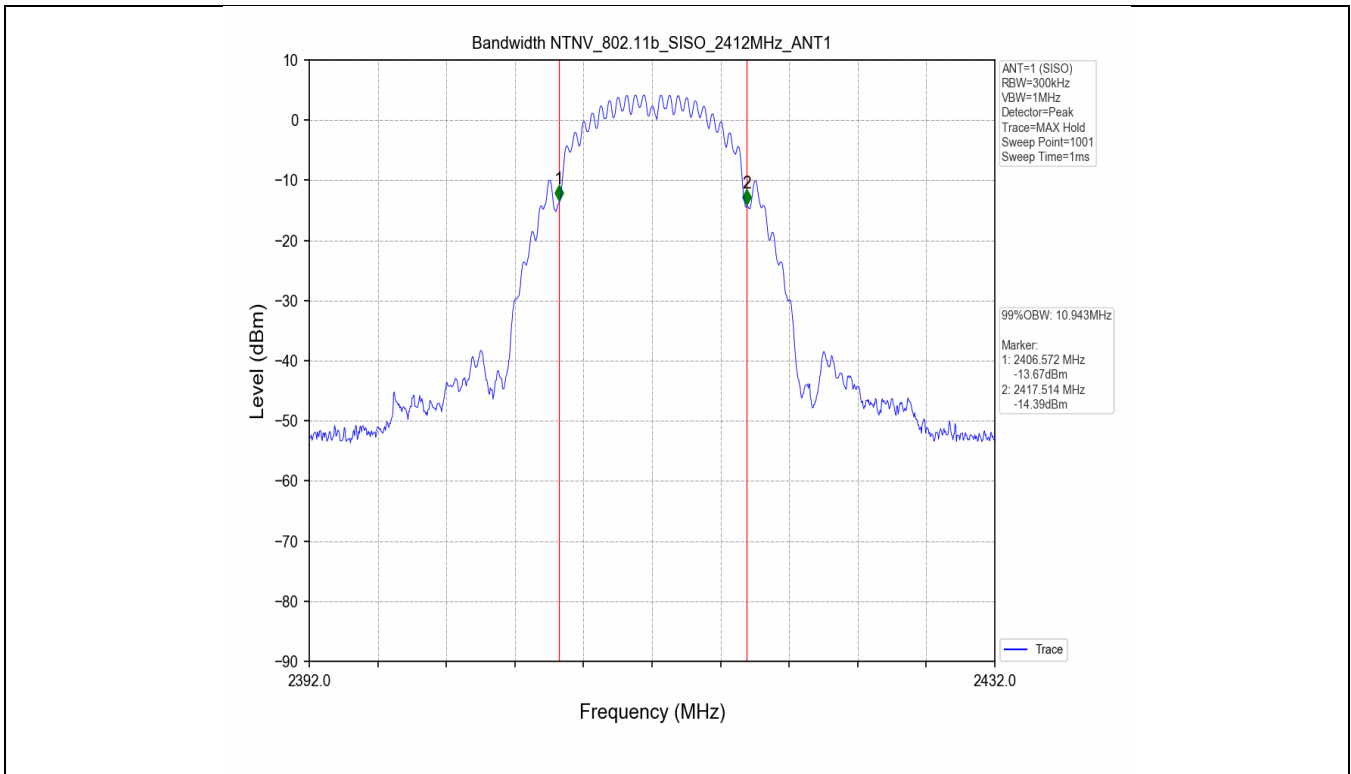

## 2.2 Test Graph - 6dB Bandwidth

2.3 Test Graph - 99% Occupied Bandwidth

### 3. Maximum Conducted Output Power