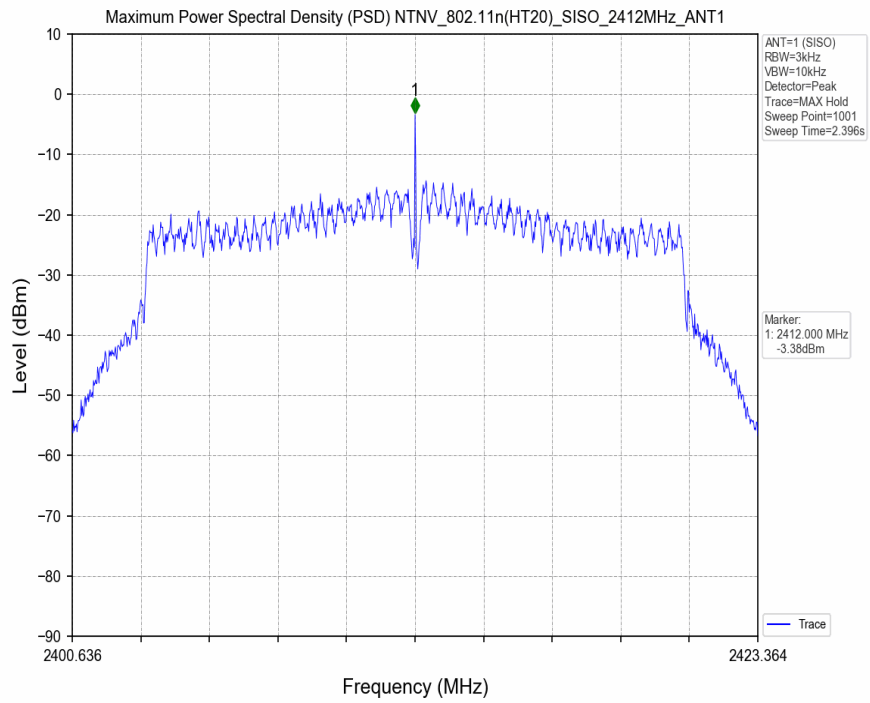

#### 3.2 Test Graph

## 4. Maximum Power Spectral Density (PSD)

### 4.1 Test Result

Test Mode	Frequency (MHz)	Tx Type	Maximum Power Spectral Density (dBm/3KHz)	Limits (dBm/3KHz)	Verdict
			Ant 1		
802.11b	2412	SISO	-3.21	≤8	PASS
	2437	SISO	-3.58	≤8	PASS
	2462	SISO	-4.17	≤8	PASS
802.11g	2412	SISO	-3.01	≤8	PASS
	2437	SISO	-4.51	≤8	PASS
	2462	SISO	-5.13	≤8	PASS
802.11n(HT20)	2412	SISO	-3.38	≤8	PASS
	2437	SISO	-3.92	≤8	PASS
	2462	SISO	-14.54	≤8	PASS
802.11n(HT40)	2422	SISO	-16.20	≤8	PASS
	2437	SISO	-4.66	≤8	PASS
	2452	SISO	-16.17	≤8	PASS

### 4.2 Test Graph