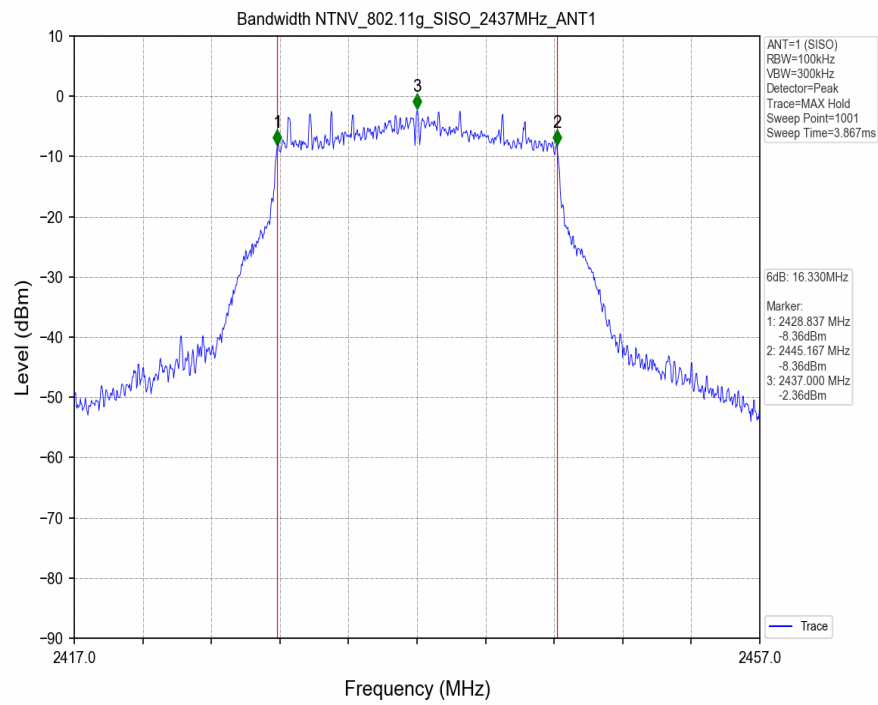

Test Mode	Frequency (MHz)	TX Type	ANT No.	99% Occupied Bandwidth	
				Test Result (MHz)	
802.11b	2412	SISO	1	10.943	Only for Report Use
	2437	SISO	1	11.086	Only for Report Use
	2462	SISO	1	11.398	Only for Report Use
802.11g	2412	SISO	1	16.544	Only for Report Use
	2437	SISO	1	16.831	Only for Report Use
	2462	SISO	1	16.588	Only for Report Use
802.11n(HT20)	2412	SISO	1	17.694	Only for Report Use

## 2.2 Test Graph - 6dB Bandwidth

2.3 Test Graph - 99% Occupied Bandwidth