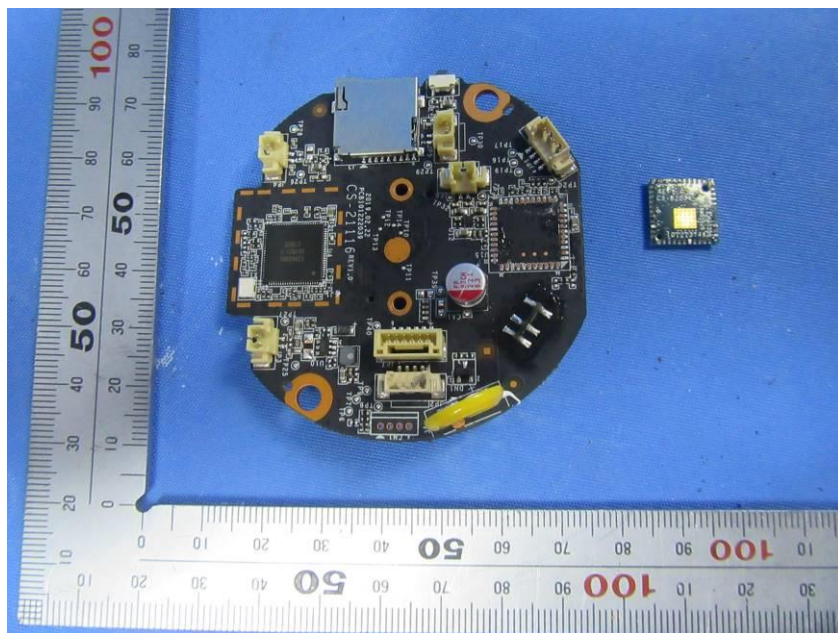

## **Internal Photos**

<b>Applicant:</b>	Hangzhou Ezviz Software Co., Ltd.
<b>Address of Applicant:</b>	Floor 16,Unit B,Building 1, No. 555, Qianmo Road, Binjiang District, Hangzhou City, Zhejiang Province
<b>Equipment Under Test (EUT):</b>	
<b>Product Name:</b>	Internet PT Camera
<b>Model No.:</b>	CS-C6N

**End**