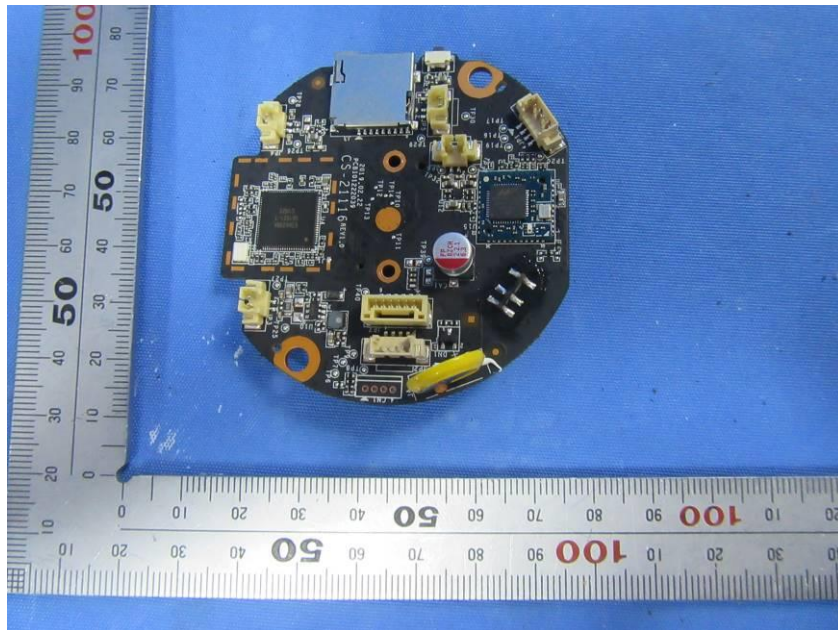

## **Internal Photos**

<b>Applicant:</b>	Hangzhou Ezviz Software Co., Ltd.
<b>Address of Applicant:</b>	Floor 16,Unit B,Building 1, No. 555, Qianmo Road, Binjiang District, Hangzhou City, Zhejiang Province
<b>Equipment Under Test (EUT):</b>	
<b>Product Name:</b>	Internet PT Camera
<b>Model No.:</b>	CS-C6N

**End**