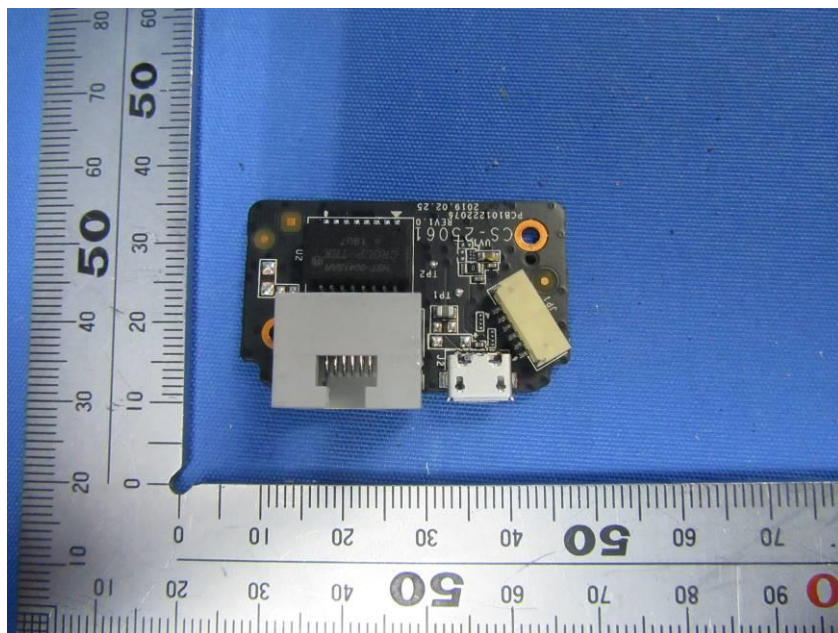

## **Internal Photos**

<b>Applicant:</b>	Hangzhou Ezviz Software Co., Ltd.
<b>Address of Applicant:</b>	Floor 16,Unit B,Building 1, No. 555, Qianmo Road, Binjiang District, Hangzhou City, Zhejiang Province
<b>Equipment Under Test (EUT):</b>	
<b>Product Name:</b>	Internet PT Camera
<b>Model No.:</b>	CS-C6N

**End**