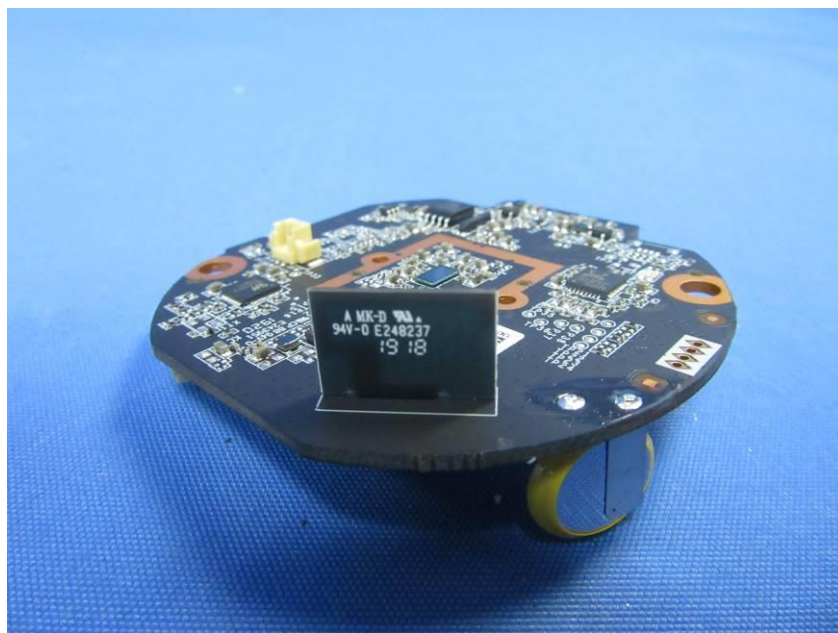

## **Internal Photos**

<b>Applicant:</b>	Hangzhou Ezviz Software Co., Ltd.
<b>Address of Applicant:</b>	Floor 16,Unit B,Building 1, No. 555, Qianmo Road, Binjiang District, Hangzhou City, Zhejiang Province
<b>Equipment Under Test (EUT):</b>	
<b>Product Name:</b>	Internet PT Camera
<b>Model No.:</b>	CS-C6N