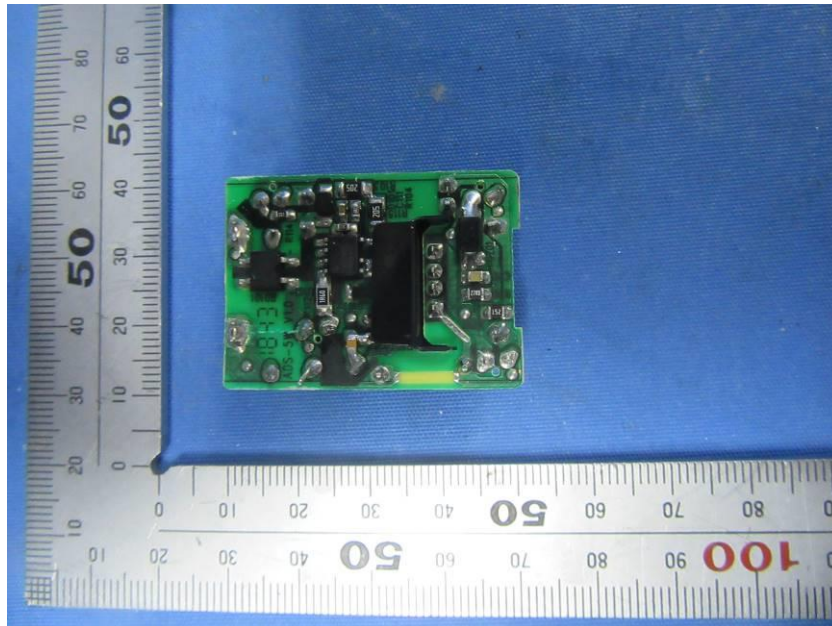

## **Internal Photos**

<b>Applicant:</b>	Hangzhou Ezviz Software Co., Ltd.
<b>Address of Applicant:</b>	Floor 16,Unit B,Building 1, No. 555, Qianmo Road, Binjiang District, Hangzhou City, Zhejiang Province
<b>Equipment Under Test (EUT):</b>	
<b>Product Name:</b>	Internet PT Camera
<b>Model No.:</b>	CS-C6N

**End**