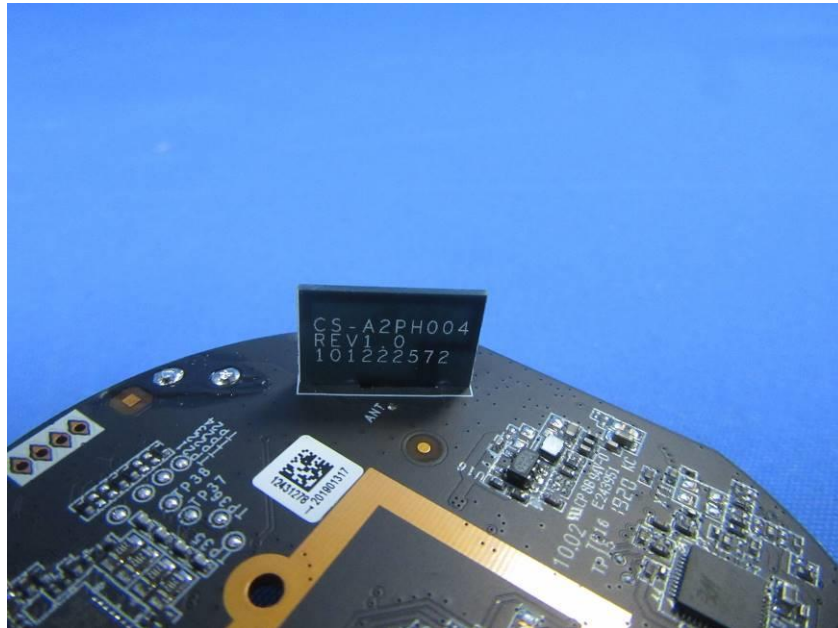

## **Internal Photos**

<b>Applicant:</b>	Hangzhou Ezviz Software Co., Ltd.
<b>Address of Applicant:</b>	Floor 16,Unit B,Building 1, No. 555, Qianmo Road, Binjiang District, Hangzhou City, Zhejiang Province
<b>Equipment Under Test (EUT):</b>	
<b>Product Name:</b>	Internet PT Camera
<b>Model No.:</b>	CS-C6N