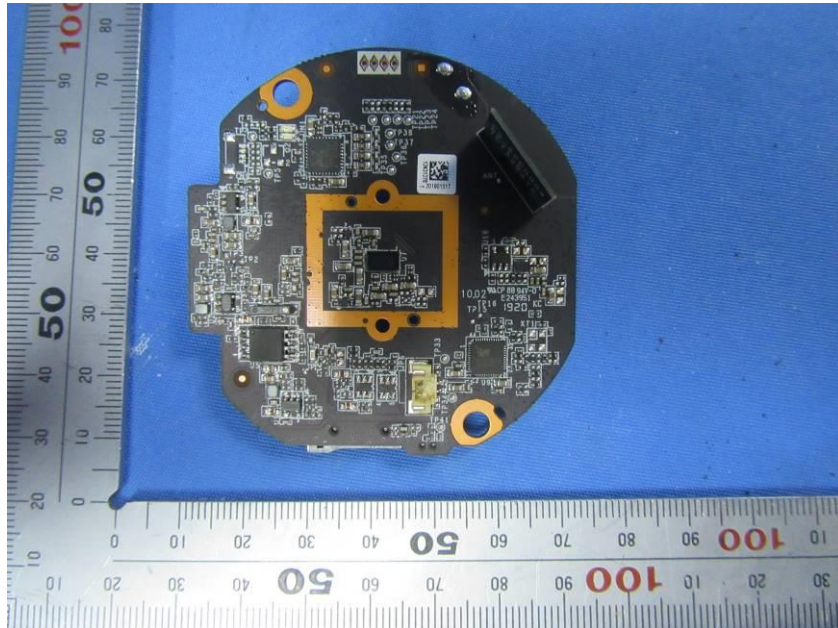

## **Internal Photos**

<b>Applicant:</b>	Hangzhou Ezviz Software Co., Ltd.
<b>Address of Applicant:</b>	Floor 16,Unit B,Building 1, No. 555, Qianmo Road, Binjiang District, Hangzhou City, Zhejiang Province
<b>Equipment Under Test (EUT):</b>	
<b>Product Name:</b>	Internet PT Camera
<b>Model No.:</b>	CS-C6N

**End**