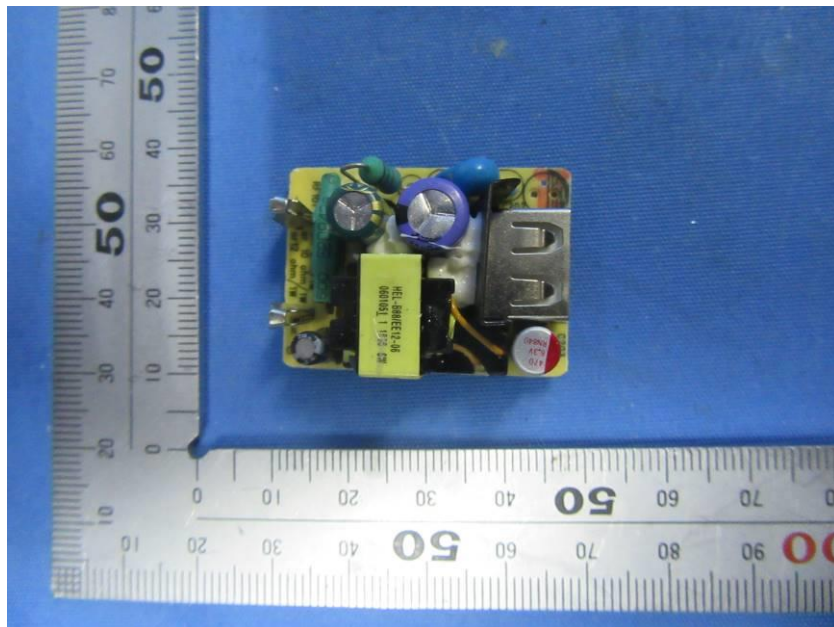

## **Internal Photos**

<b>Applicant:</b>	Hangzhou Ezviz Software Co., Ltd.
<b>Address of Applicant:</b>	Floor 16,Unit B,Building 1, No. 555, Qianmo Road, Binjiang District, Hangzhou City, Zhejiang Province
<b>Equipment Under Test (EUT):</b>	
<b>Product Name:</b>	Internet PT Camera
<b>Model No.:</b>	CS-C6N