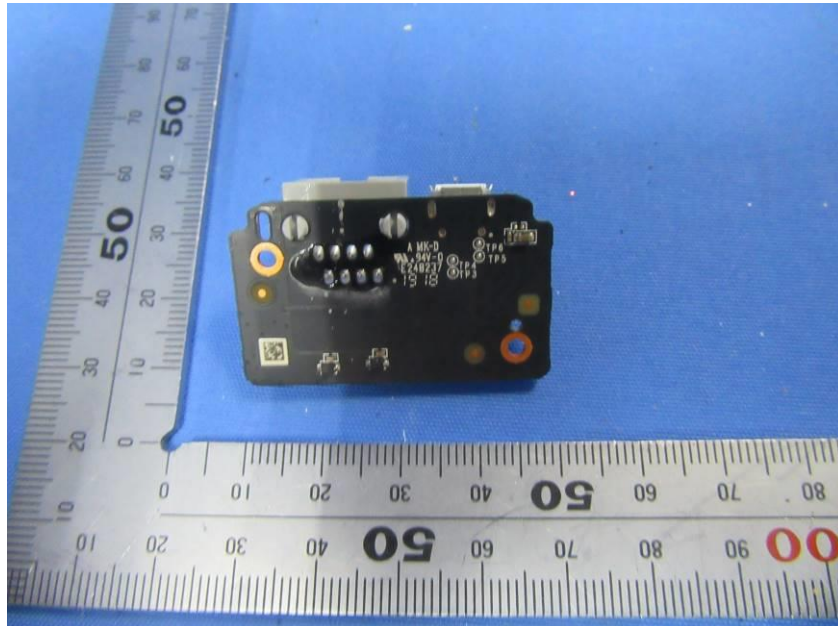

## **Internal Photos**

<b>Applicant:</b>	Hangzhou Ezviz Software Co., Ltd.
<b>Address of Applicant:</b>	Floor 16,Unit B,Building 1, No. 555, Qianmo Road, Binjiang District, Hangzhou City, Zhejiang Province
<b>Equipment Under Test (EUT):</b>	
<b>Product Name:</b>	Internet PT Camera
<b>Model No.:</b>	CS-C6N

**End**