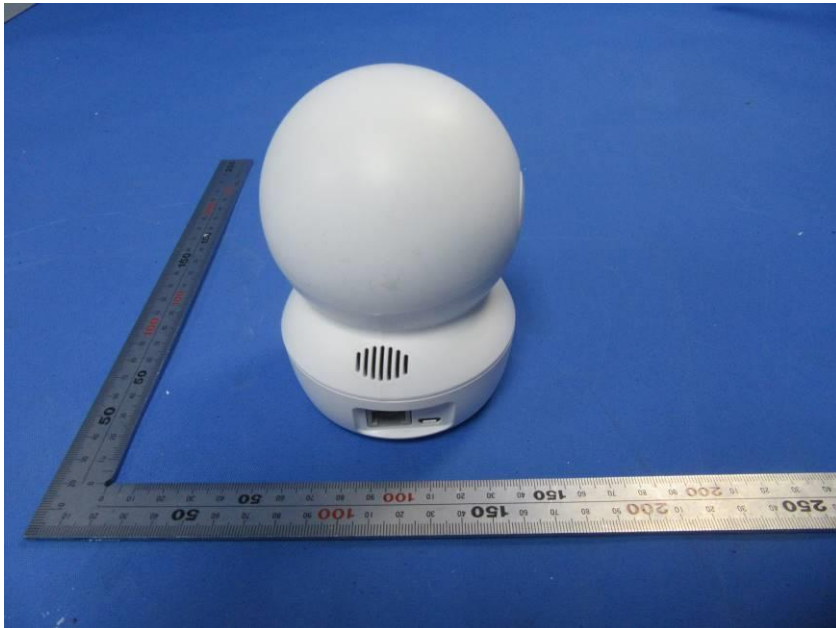

External Photos

| | |
|------------------------------------|----------------------------------------------------------------------------------------------------------|
| Applicant: | Hangzhou Ezviz Software Co., Ltd. |
| Address of Applicant: | Floor 16,Unit B,Building 1, No. 555, Qianmo Road, Binjiang District, Hangzhou City, Zhejiang Province |
| Equipment Under Test (EUT): | |
| Product Name: | Internet PT Camera |
| Model No.: | CS-C6N |