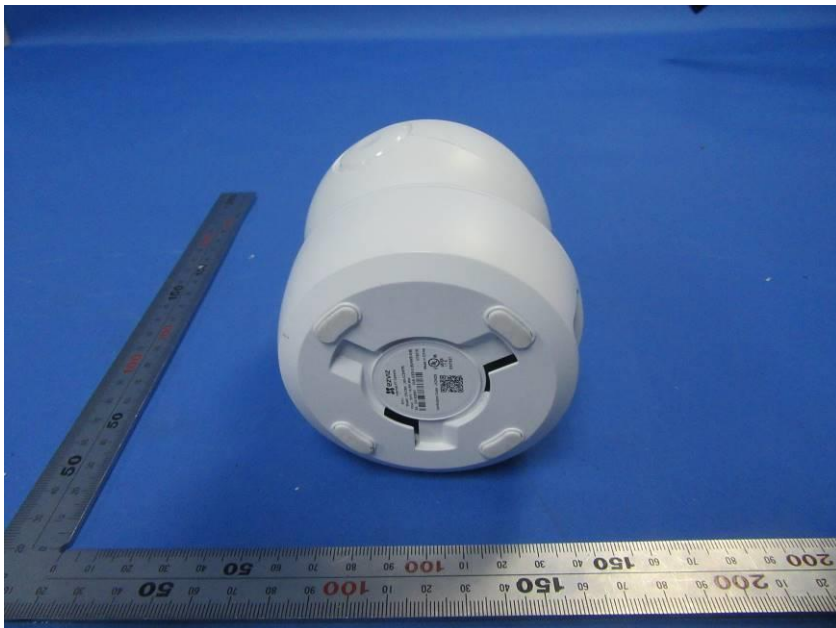

External Photos

| | |
|------------------------------------|----------------------------------------------------------------------------------------------------------|
| Applicant: | Hangzhou Ezviz Software Co., Ltd. |
| Address of Applicant: | Floor 16,Unit B,Building 1, No. 555, Qianmo Road, Binjiang District, Hangzhou City, Zhejiang Province |
| Equipment Under Test (EUT): | |
| Product Name: | Internet PT Camera |
| Model No.: | CS-C6N |