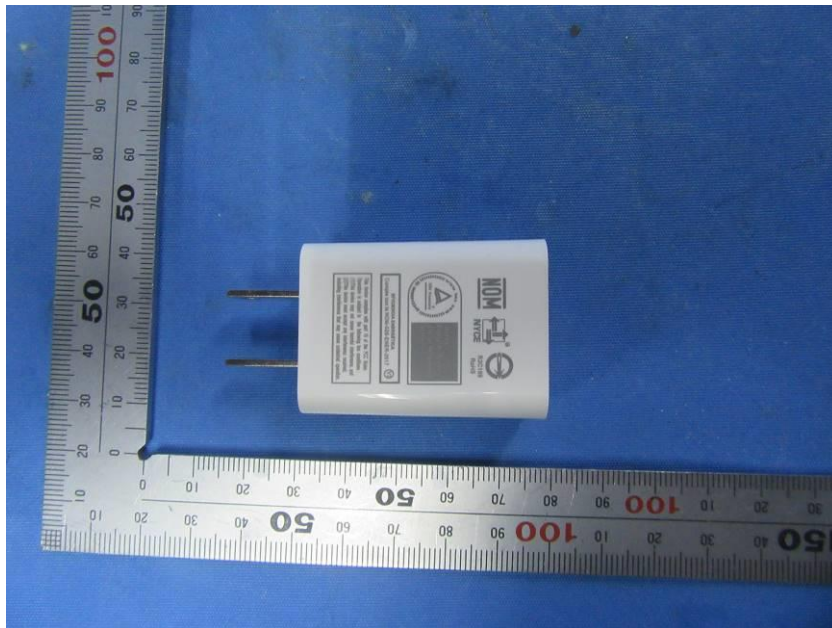

External Photos

| | |
|------------------------------------|----------------------------------------------------------------------------------------------------------|
| Applicant: | Hangzhou Ezviz Software Co., Ltd. |
| Address of Applicant: | Floor 16,Unit B,Building 1, No. 555, Qianmo Road, Binjiang District, Hangzhou City, Zhejiang Province |
| Equipment Under Test (EUT): | |
| Product Name: | Internet PT Camera |
| Model No.: | CS-C6N |