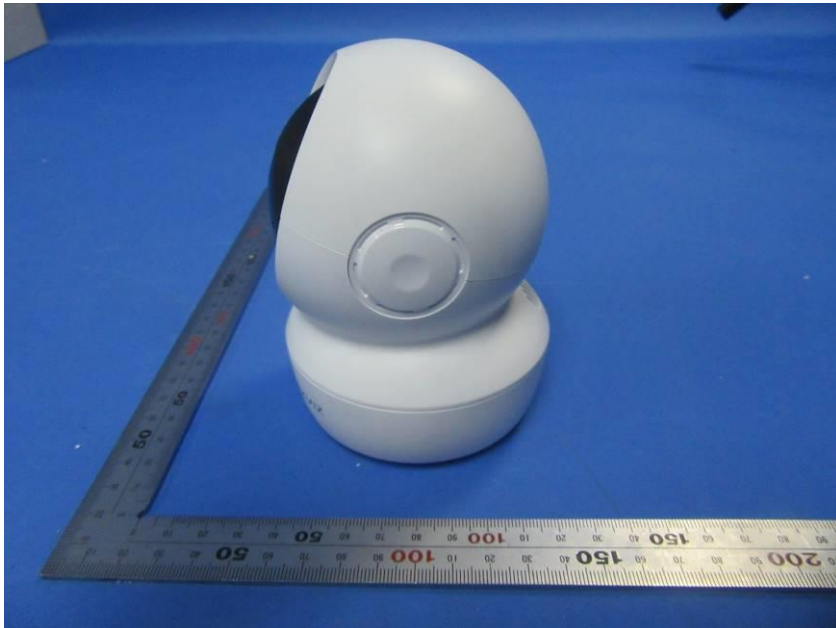

External Photos

| | |
|------------------------------------|----------------------------------------------------------------------------------------------------------|
| Applicant: | Hangzhou Ezviz Software Co., Ltd. |
| Address of Applicant: | Floor 16,Unit B,Building 1, No. 555, Qianmo Road, Binjiang District, Hangzhou City, Zhejiang Province |
| Equipment Under Test (EUT): | |
| Product Name: | Internet PT Camera |
| Model No.: | CS-C6N |