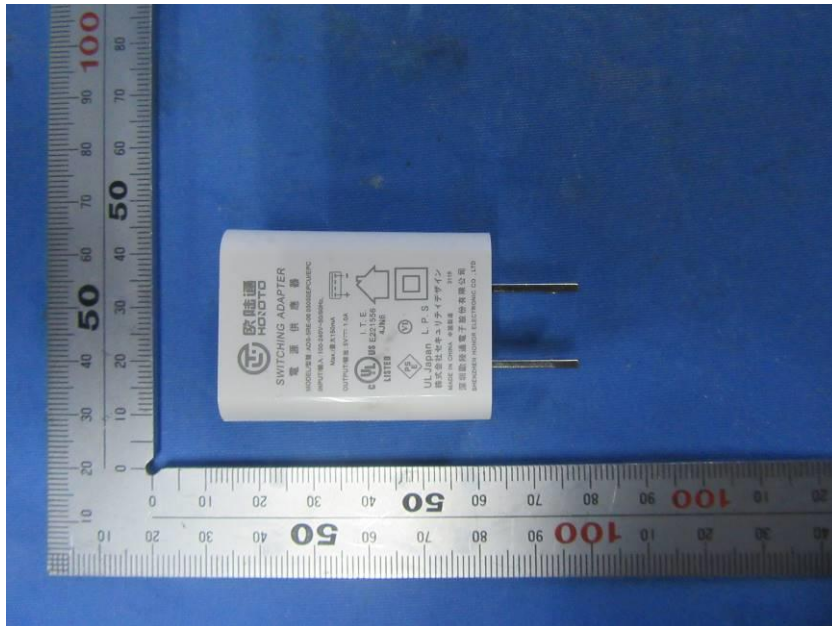

External Photos

| | |
|------------------------------------|----------------------------------------------------------------------------------------------------------|
| Applicant: | Hangzhou Ezviz Software Co., Ltd. |
| Address of Applicant: | Floor 16,Unit B,Building 1, No. 555, Qianmo Road, Binjiang District, Hangzhou City, Zhejiang Province |
| Equipment Under Test (EUT): | |
| Product Name: | Internet PT Camera |
| Model No.: | CS-C6N |