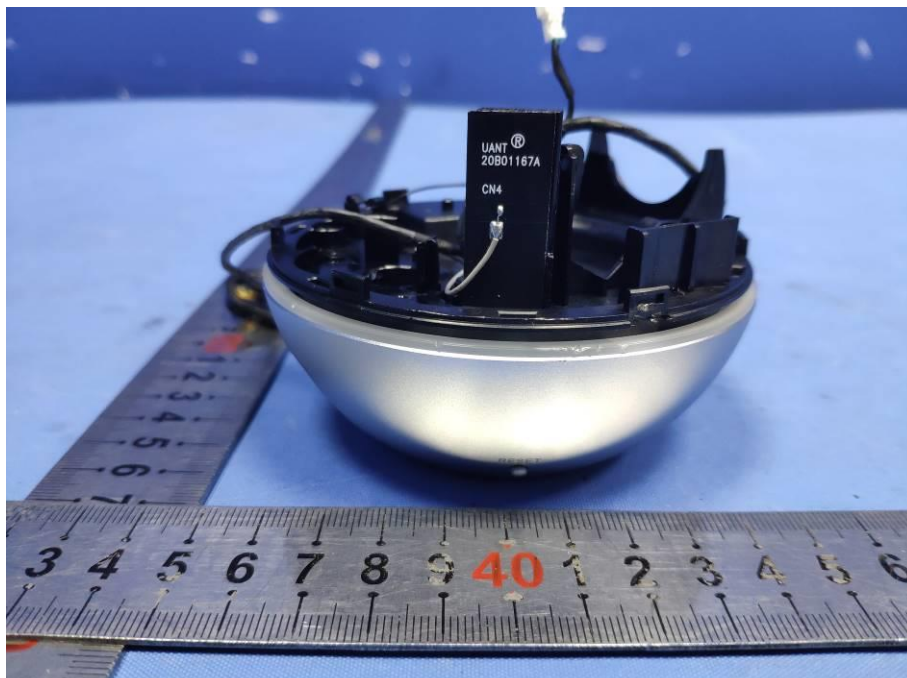

## **Internal Photos**

<b>Applicant:</b>	Hangzhou Ezviz Software Co., Ltd.
<b>Address of Applicant:</b>	Room 302,Unit B,Building 2,399 Danfeng Road,Binjiang District, Hangzhou, Zhejiang
<b>Equipment Under Test (EUT):</b>	
<b>Product Name:</b>	Smart Home Camera
<b>Model No.:</b>	CS-C6W