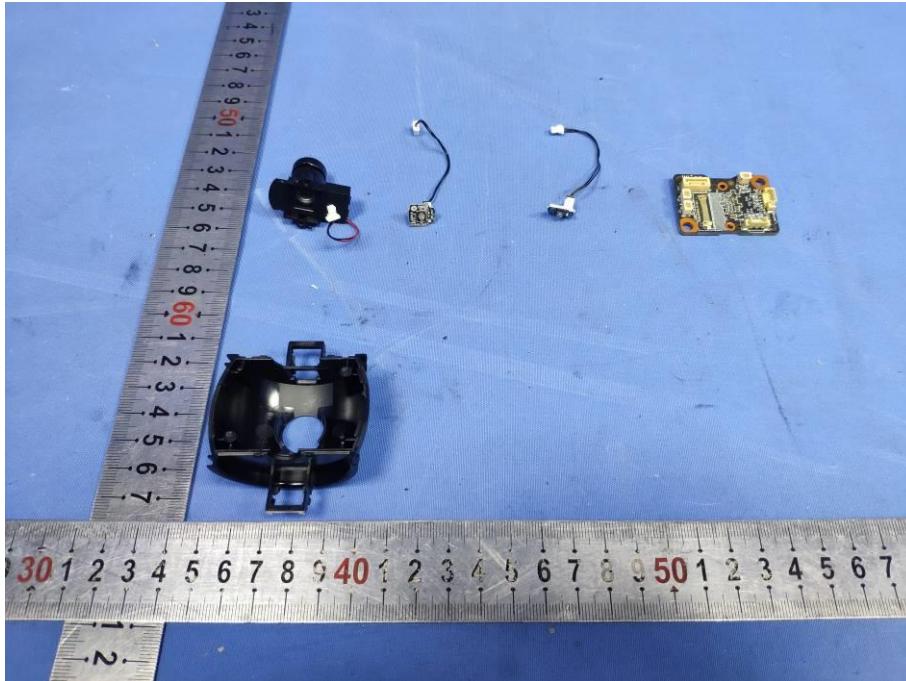

## **Internal Photos**

<b>Applicant:</b>	Hangzhou Ezviz Software Co., Ltd.
<b>Address of Applicant:</b>	Room 302,Unit B,Building 2,399 Danfeng Road,Binjiang District, Hangzhou, Zhejiang
<b>Equipment Under Test (EUT):</b>	
<b>Product Name:</b>	Smart Home Camera
<b>Model No.:</b>	CS-C6W