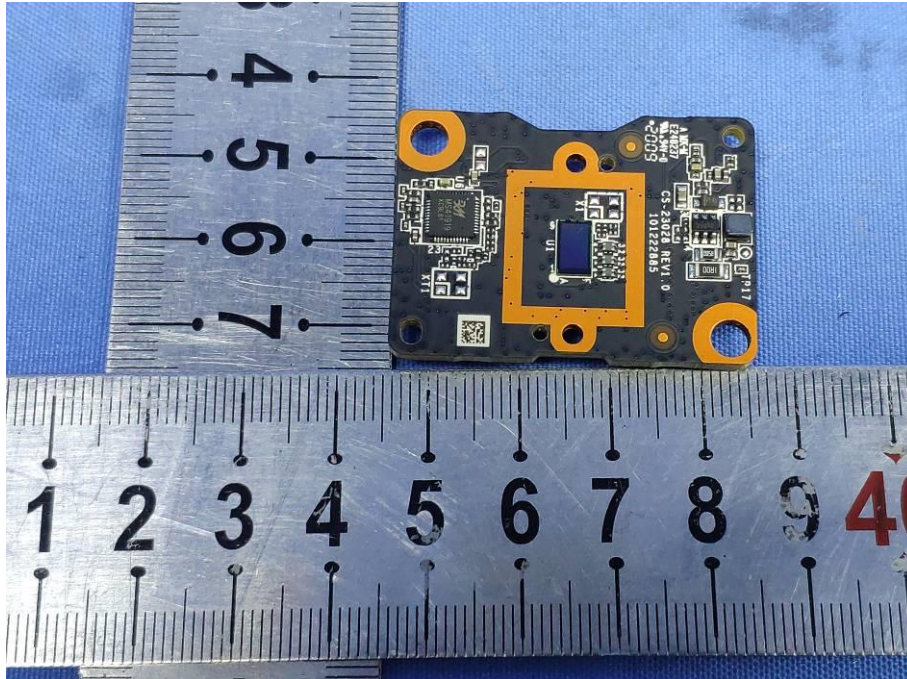

## **Internal Photos**

<b>Applicant:</b>	Hangzhou Ezviz Software Co., Ltd.
<b>Address of Applicant:</b>	Room 302,Unit B,Building 2,399 Danfeng Road,Binjiang District, Hangzhou, Zhejiang
<b>Equipment Under Test (EUT):</b>	
<b>Product Name:</b>	Smart Home Camera
<b>Model No.:</b>	CS-C6W