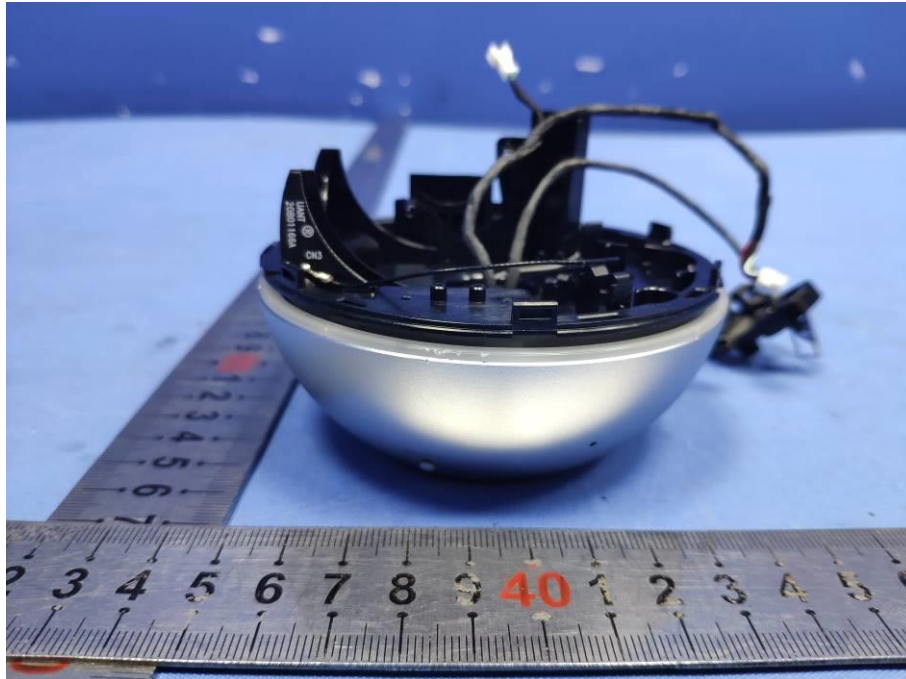

## **Internal Photos**

<b>Applicant:</b>	Hangzhou Ezviz Software Co., Ltd.
<b>Address of Applicant:</b>	Room 302,Unit B,Building 2,399 Danfeng Road,Binjiang District, Hangzhou, Zhejiang
<b>Equipment Under Test (EUT):</b>	
<b>Product Name:</b>	Smart Home Camera
<b>Model No.:</b>	CS-C6W