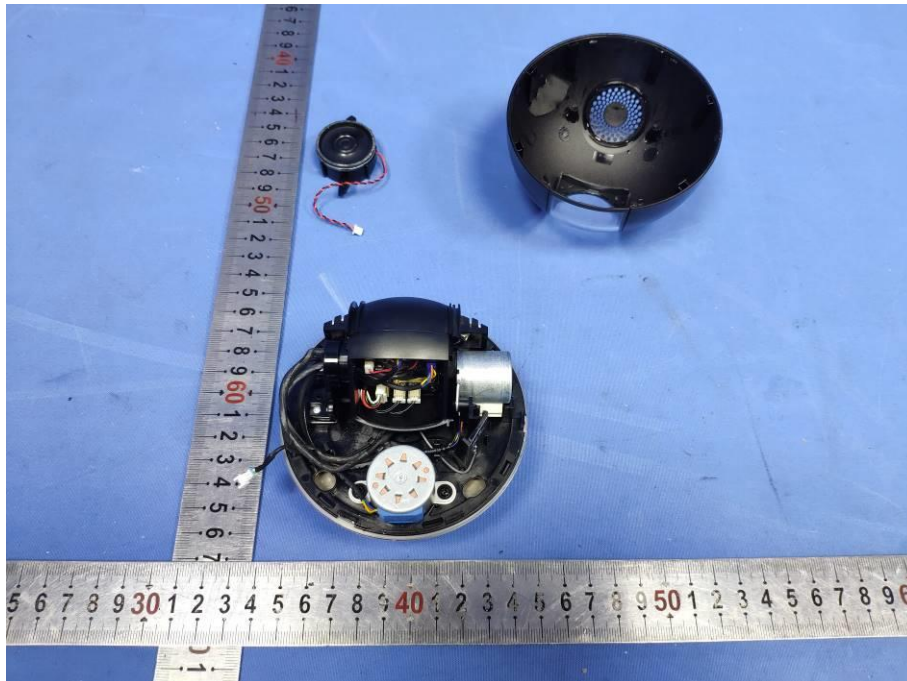

## **Internal Photos**

<b>Applicant:</b>	Hangzhou Ezviz Software Co., Ltd.
<b>Address of Applicant:</b>	Room 302,Unit B,Building 2,399 Danfeng Road,Binjiang District, Hangzhou, Zhejiang
<b>Equipment Under Test (EUT):</b>	
<b>Product Name:</b>	Smart Home Camera
<b>Model No.:</b>	CS-C6W