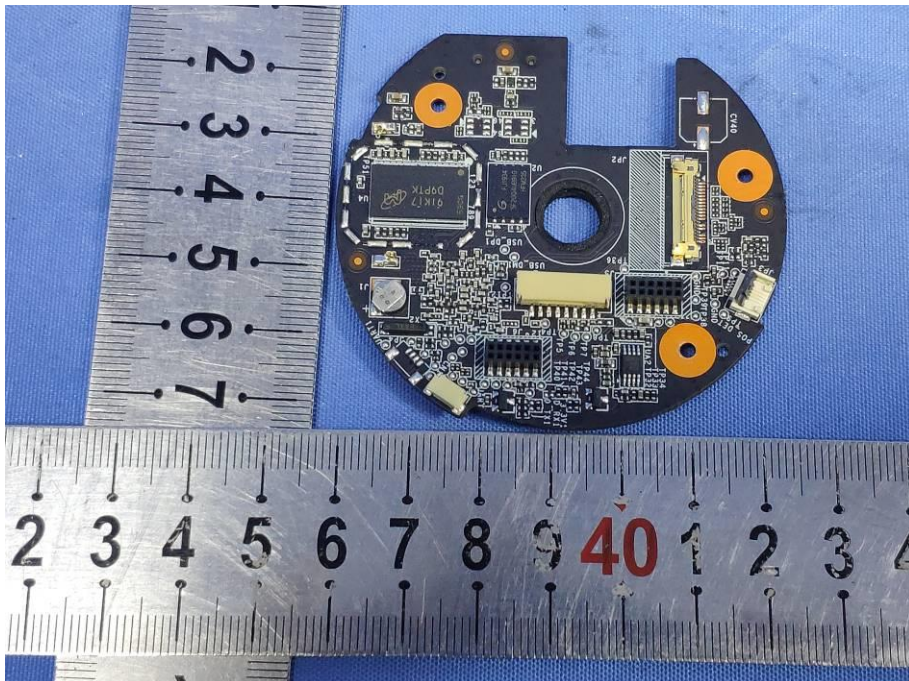

## **Internal Photos**

<b>Applicant:</b>	Hangzhou Ezviz Software Co., Ltd.
<b>Address of Applicant:</b>	Room 302,Unit B,Building 2,399 Danfeng Road,Binjiang District, Hangzhou, Zhejiang
<b>Equipment Under Test (EUT):</b>	
<b>Product Name:</b>	Smart Home Camera
<b>Model No.:</b>	CS-C6W