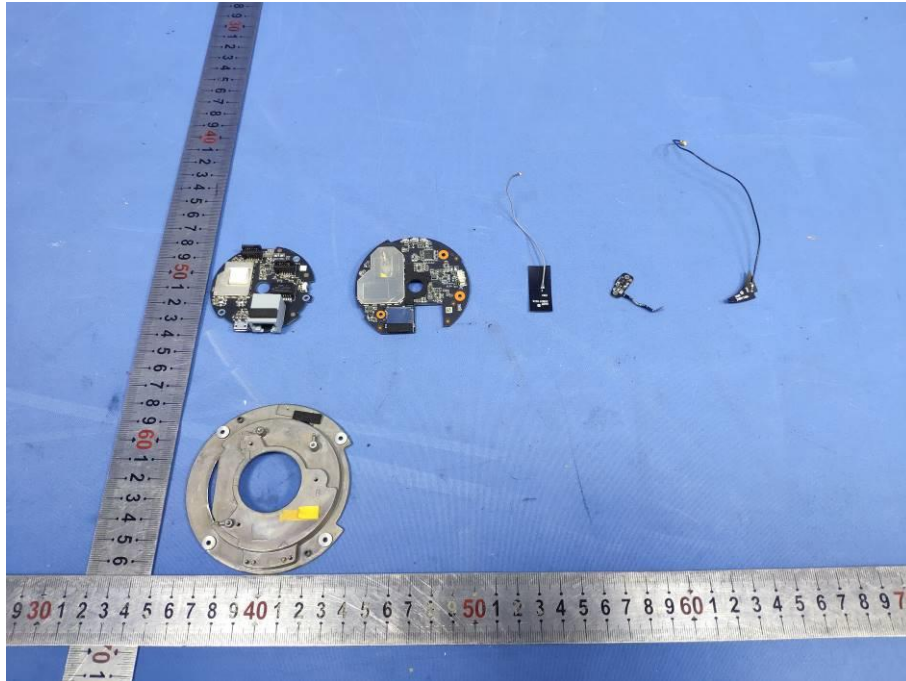

## **Internal Photos**

<b>Applicant:</b>	Hangzhou Ezviz Software Co., Ltd.
<b>Address of Applicant:</b>	Room 302,Unit B,Building 2,399 Danfeng Road,Binjiang District, Hangzhou, Zhejiang
<b>Equipment Under Test (EUT):</b>	
<b>Product Name:</b>	Smart Home Camera
<b>Model No.:</b>	CS-C6W