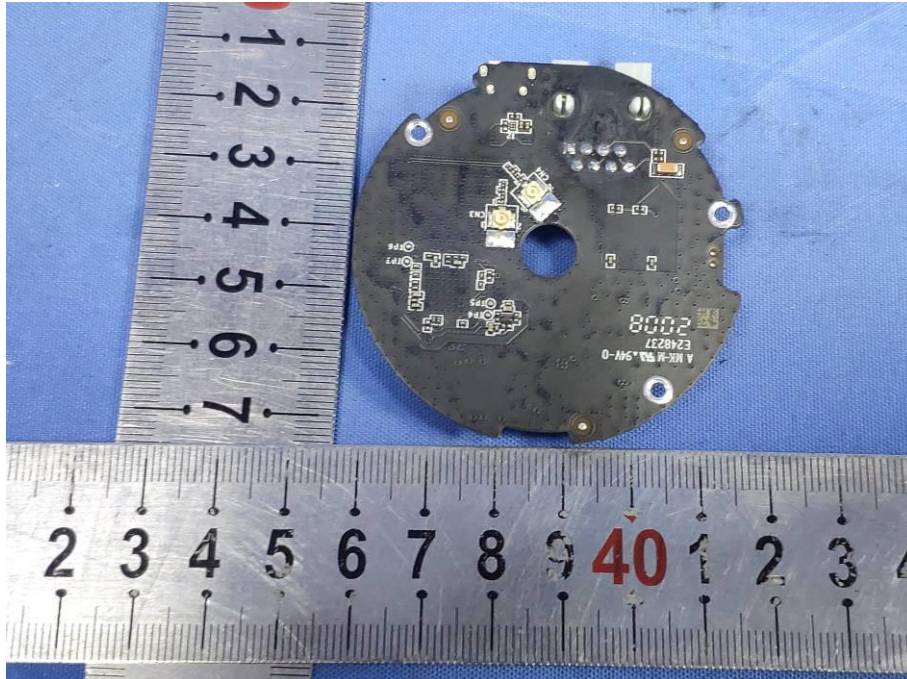

## **Internal Photos**

<b>Applicant:</b>	Hangzhou Ezviz Software Co., Ltd.
<b>Address of Applicant:</b>	Room 302,Unit B,Building 2,399 Danfeng Road,Binjiang District, Hangzhou, Zhejiang
<b>Equipment Under Test (EUT):</b>	
<b>Product Name:</b>	Smart Home Camera
<b>Model No.:</b>	CS-C6W