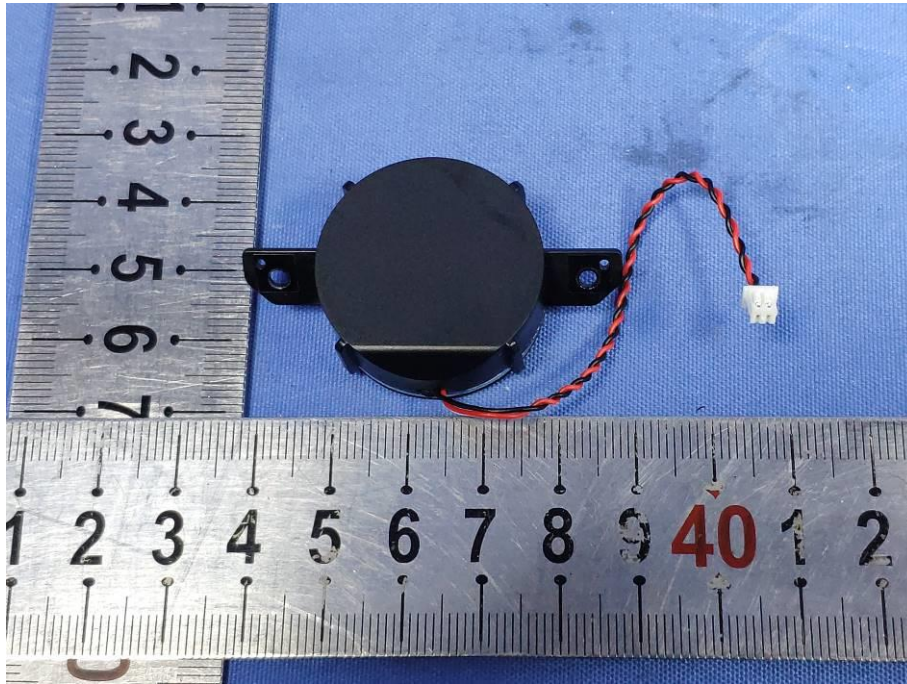

## **Internal Photos**

<b>Applicant:</b>	Hangzhou Ezviz Software Co., Ltd.
<b>Address of Applicant:</b>	Room 302,Unit B,Building 2,399 Danfeng Road,Binjiang District, Hangzhou, Zhejiang
<b>Equipment Under Test (EUT):</b>	
<b>Product Name:</b>	Smart Home Camera
<b>Model No.:</b>	CS-C6W