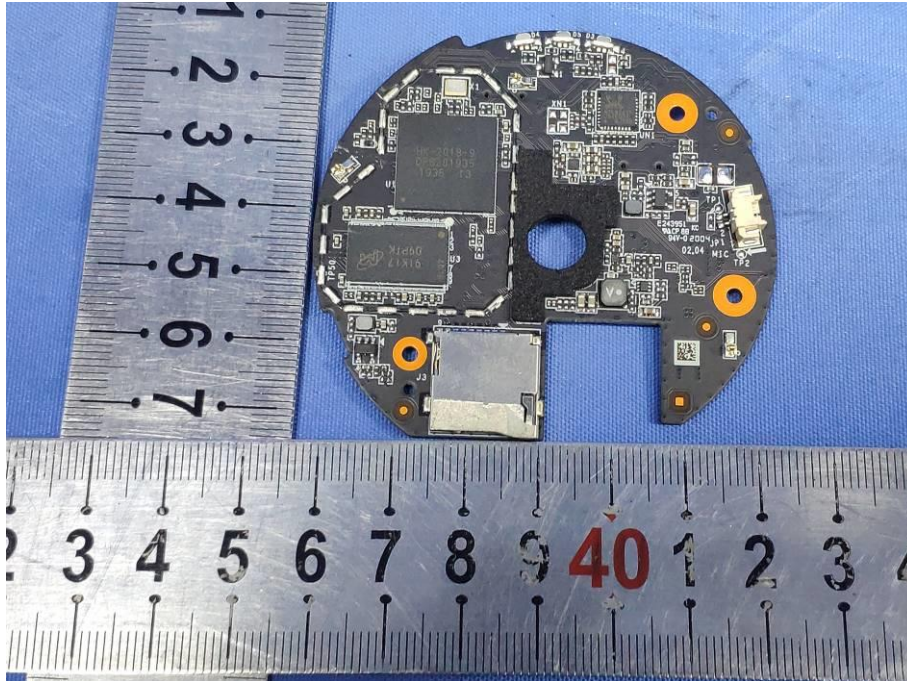

## **Internal Photos**

<b>Applicant:</b>	Hangzhou Ezviz Software Co., Ltd.
<b>Address of Applicant:</b>	Room 302,Unit B,Building 2,399 Danfeng Road,Binjiang District, Hangzhou, Zhejiang
<b>Equipment Under Test (EUT):</b>	
<b>Product Name:</b>	Smart Home Camera
<b>Model No.:</b>	CS-C6W