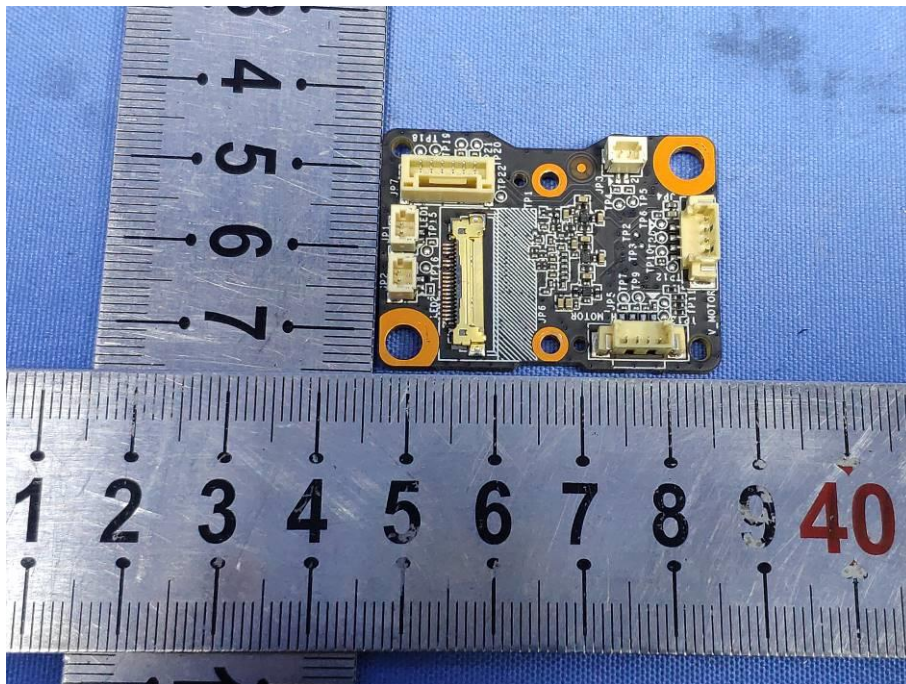

## **Internal Photos**

<b>Applicant:</b>	Hangzhou Ezviz Software Co., Ltd.
<b>Address of Applicant:</b>	Room 302,Unit B,Building 2,399 Danfeng Road,Binjiang District, Hangzhou, Zhejiang
<b>Equipment Under Test (EUT):</b>	
<b>Product Name:</b>	Smart Home Camera
<b>Model No.:</b>	CS-C6W