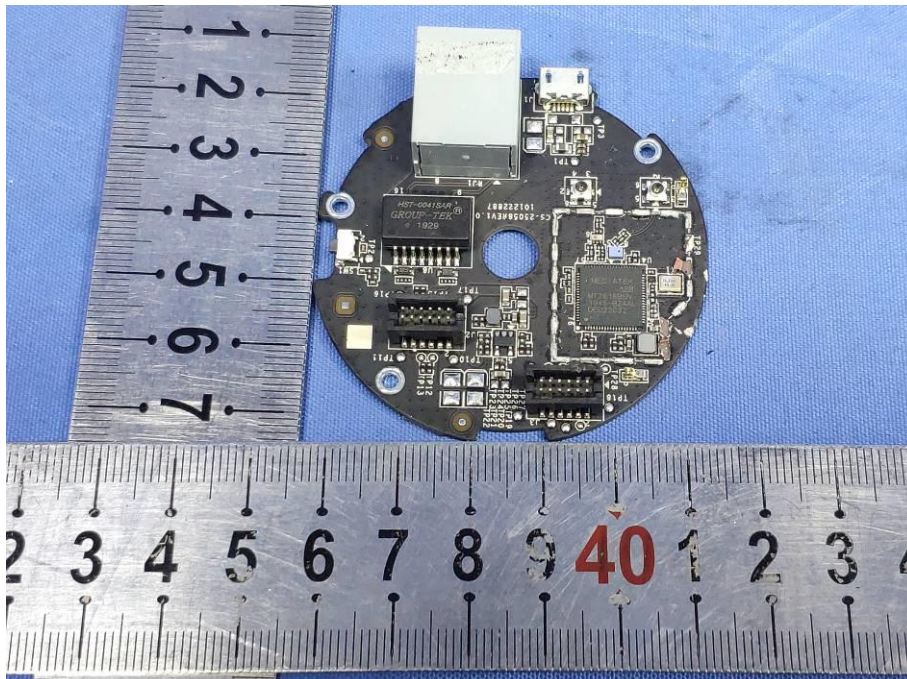

## **Internal Photos**

<b>Applicant:</b>	Hangzhou Ezviz Software Co., Ltd.
<b>Address of Applicant:</b>	Room 302,Unit B,Building 2,399 Danfeng Road,Binjiang District, Hangzhou, Zhejiang
<b>Equipment Under Test (EUT):</b>	
<b>Product Name:</b>	Smart Home Camera
<b>Model No.:</b>	CS-C6W