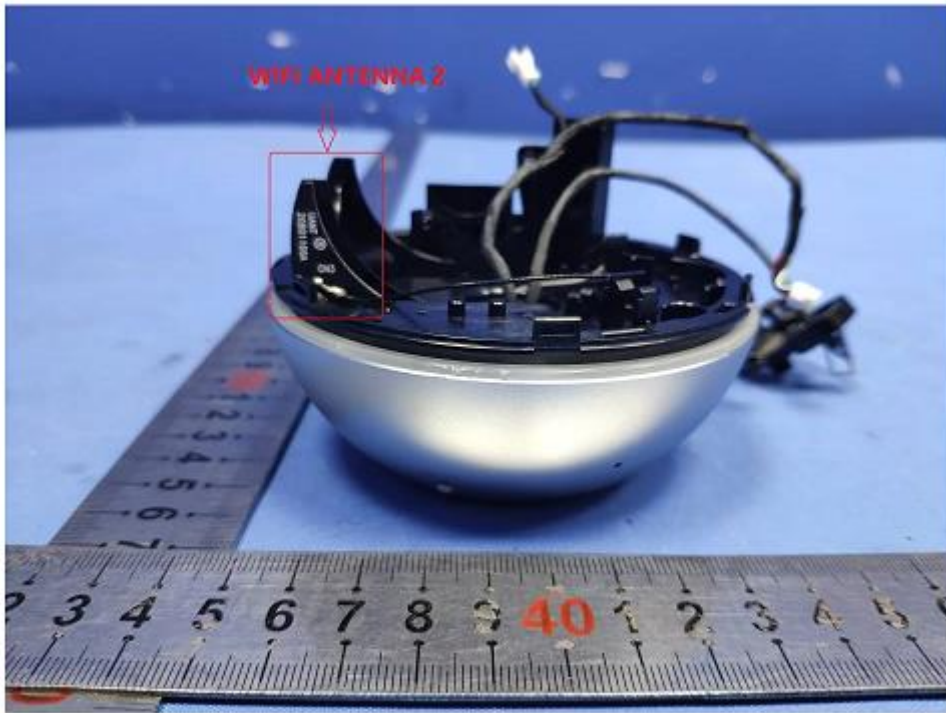

## **Internal Photos**

<b>Applicant:</b>	Hangzhou Ezviz Software Co., Ltd.
<b>Address of Applicant:</b>	Room 302,Unit B,Building 2,399 Danfeng Road,Binjiang District, Hangzhou, Zhejiang
<b>Equipment Under Test (EUT):</b>	
<b>Product Name:</b>	Smart Home Camera
<b>Model No.:</b>	CS-C6W