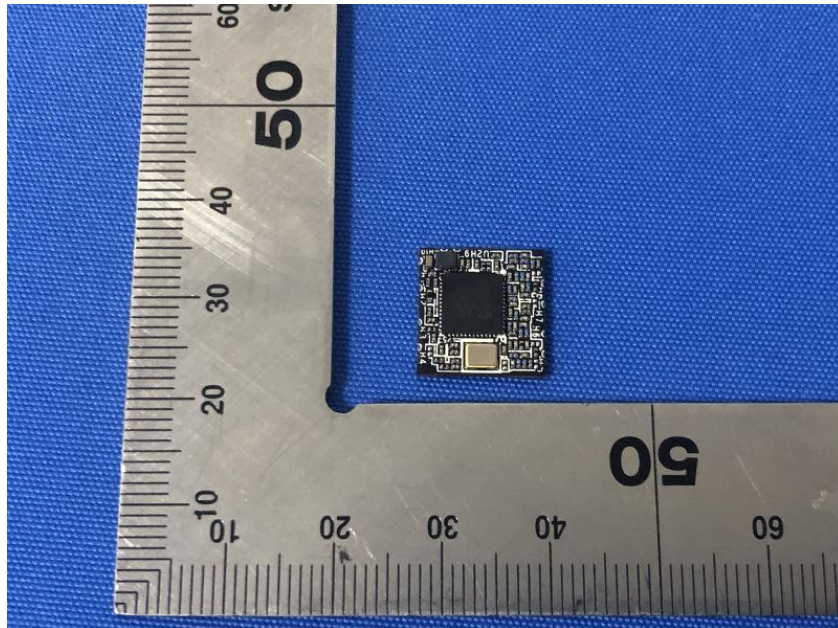

Internal Photos

Applicant:	Hangzhou Ezviz Software Co., Ltd.
Address of Applicant:	Room 302,Unit B,Building 2,399 Danfeng Road,Binjiang District, Hangzhou, Zhejiang
Equipment Under Test (EUT):	
Product Name:	Smart Home Camera
Model No.:	CS-C6W