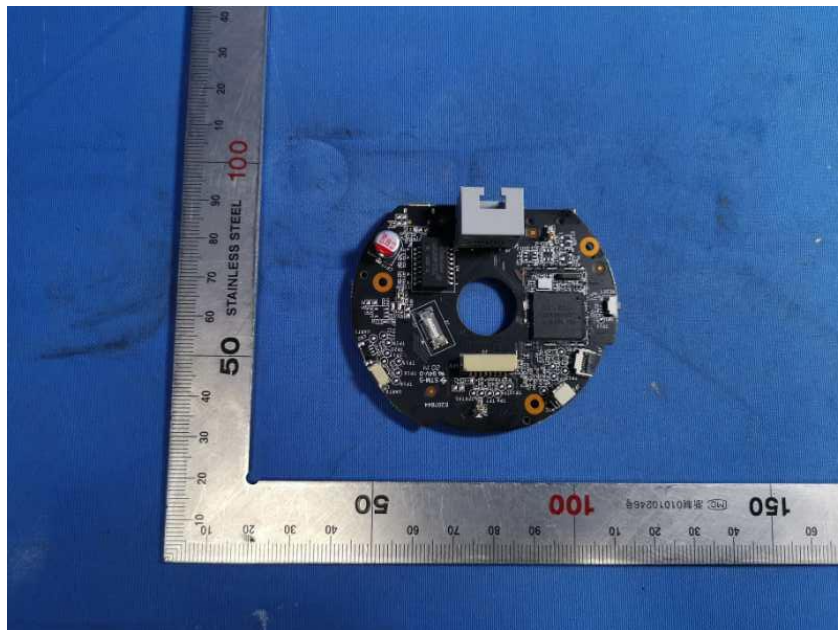

Internal Photos

Applicant:	Hangzhou Ezviz Software Co., Ltd.
Address of Applicant:	Room 302,Unit B,Building 2,399 Danfeng Road,Binjiang District, Hangzhou, Zhejiang
Equipment Under Test (EUT):	
Product Name:	Smart Home Camera
Model No.:	CS-C6W