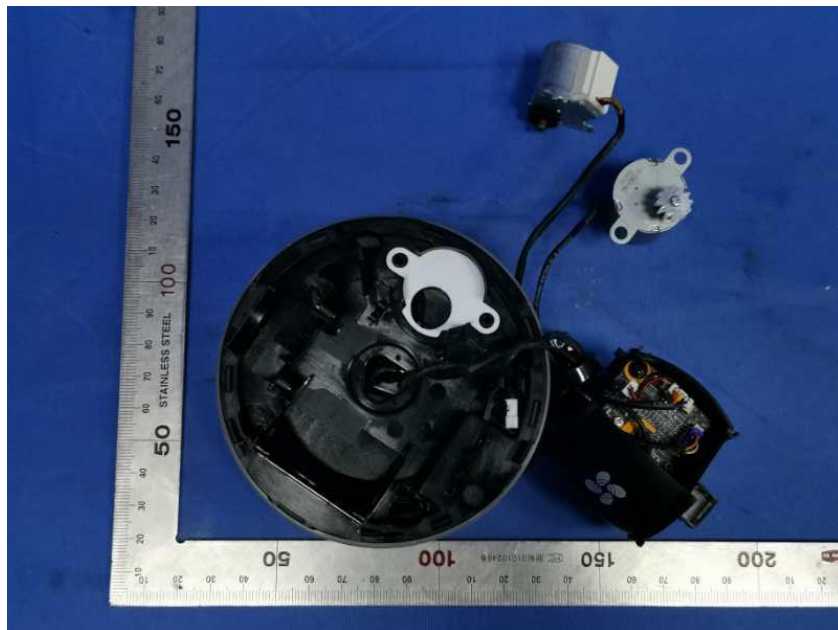

Internal Photos

Applicant:	Hangzhou Ezviz Software Co., Ltd.
Address of Applicant:	Room 302,Unit B,Building 2,399 Danfeng Road,Binjiang District, Hangzhou, Zhejiang
Equipment Under Test (EUT):	
Product Name:	Smart Home Camera
Model No.:	CS-C6W