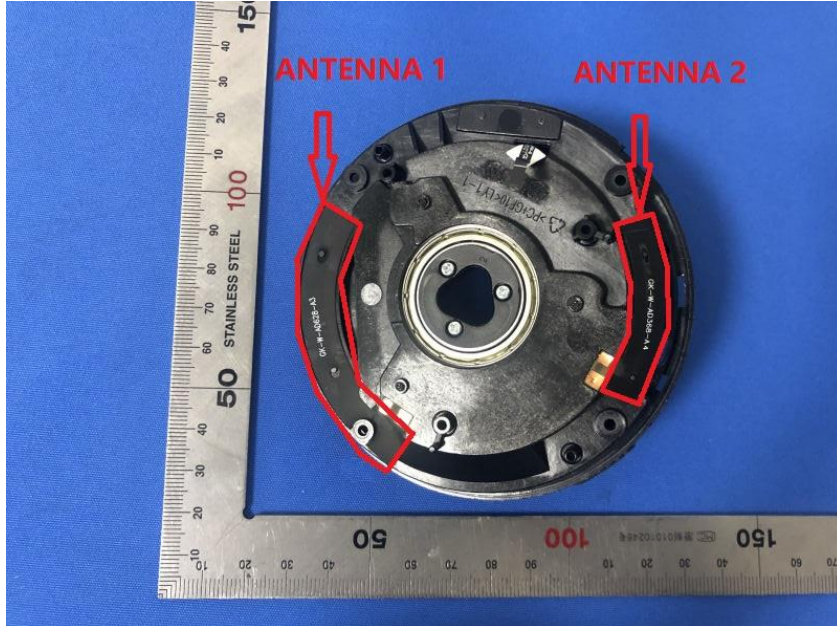

Internal Photos

Applicant:	Hangzhou Ezviz Software Co., Ltd.
Address of Applicant:	Room 302,Unit B,Building 2,399 Danfeng Road,Binjiang District, Hangzhou, Zhejiang
Equipment Under Test (EUT):	
Product Name:	Smart Home Camera
Model No.:	CS-C6W