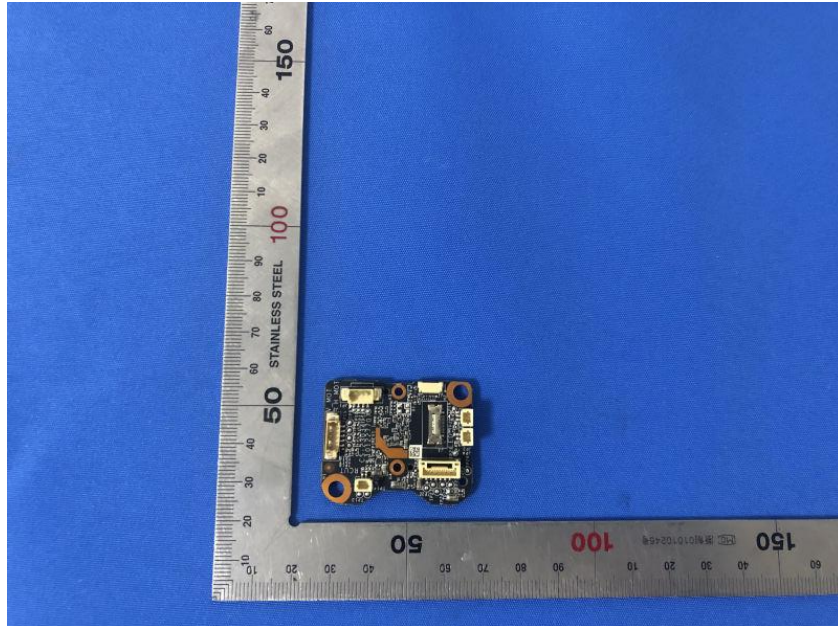

Internal Photos

Applicant:	Hangzhou Ezviz Software Co., Ltd.
Address of Applicant:	Room 302,Unit B,Building 2,399 Danfeng Road,Binjiang District, Hangzhou, Zhejiang
Equipment Under Test (EUT):	
Product Name:	Smart Home Camera
Model No.:	CS-C6W