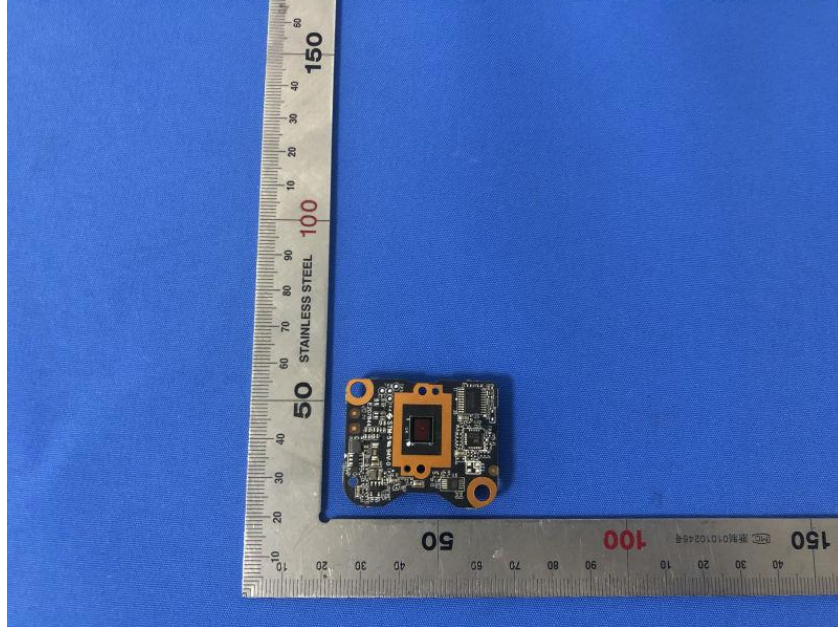

Internal Photos

Applicant:	Hangzhou Ezviz Software Co., Ltd.
Address of Applicant:	Room 302,Unit B,Building 2,399 Danfeng Road,Binjiang District, Hangzhou, Zhejiang
Equipment Under Test (EUT):	
Product Name:	Smart Home Camera
Model No.:	CS-C6W