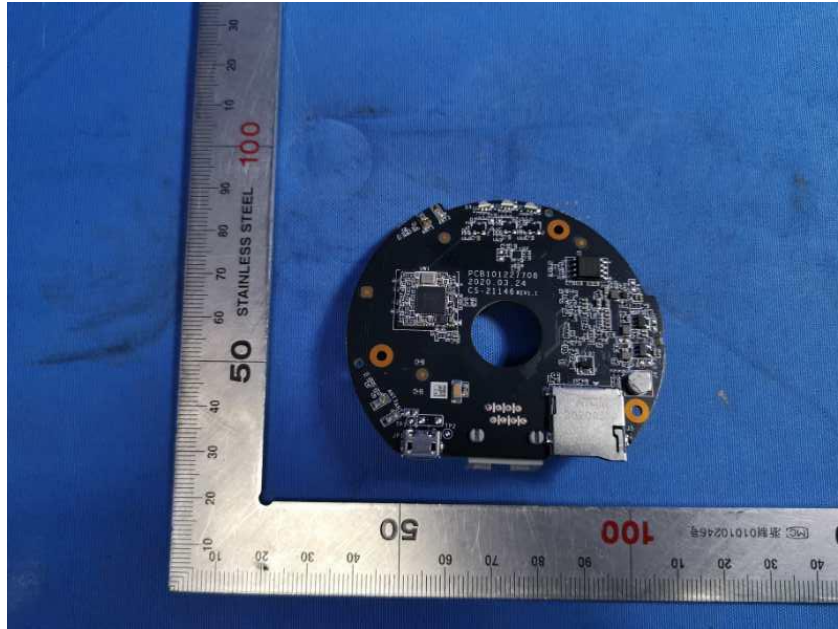

Internal Photos

Applicant:	Hangzhou Ezviz Software Co., Ltd.
Address of Applicant:	Room 302,Unit B,Building 2,399 Danfeng Road,Binjiang District, Hangzhou, Zhejiang
Equipment Under Test (EUT):	
Product Name:	Smart Home Camera
Model No.:	CS-C6W