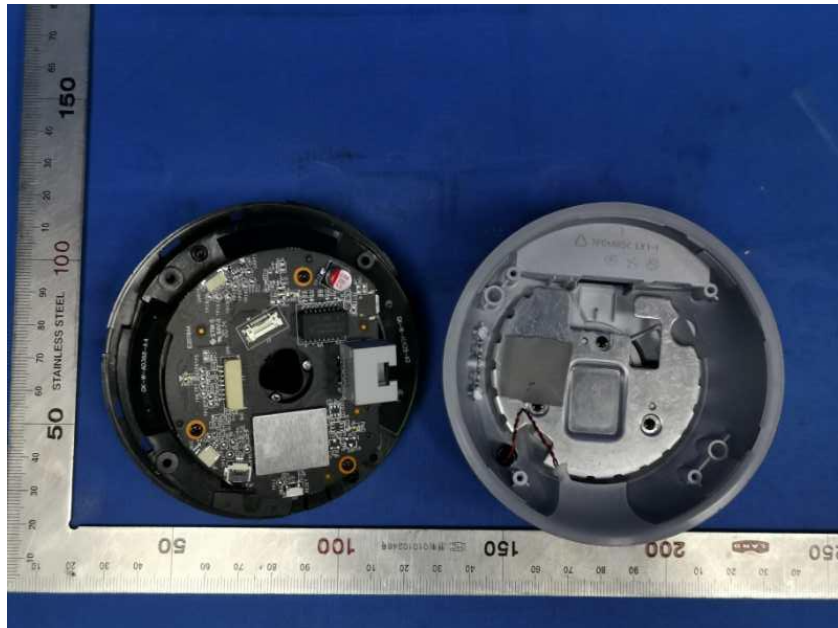

Internal Photos

Applicant:	Hangzhou Ezviz Software Co., Ltd.
Address of Applicant:	Room 302,Unit B,Building 2,399 Danfeng Road,Binjiang District, Hangzhou, Zhejiang
Equipment Under Test (EUT):	
Product Name:	Smart Home Camera
Model No.:	CS-C6W