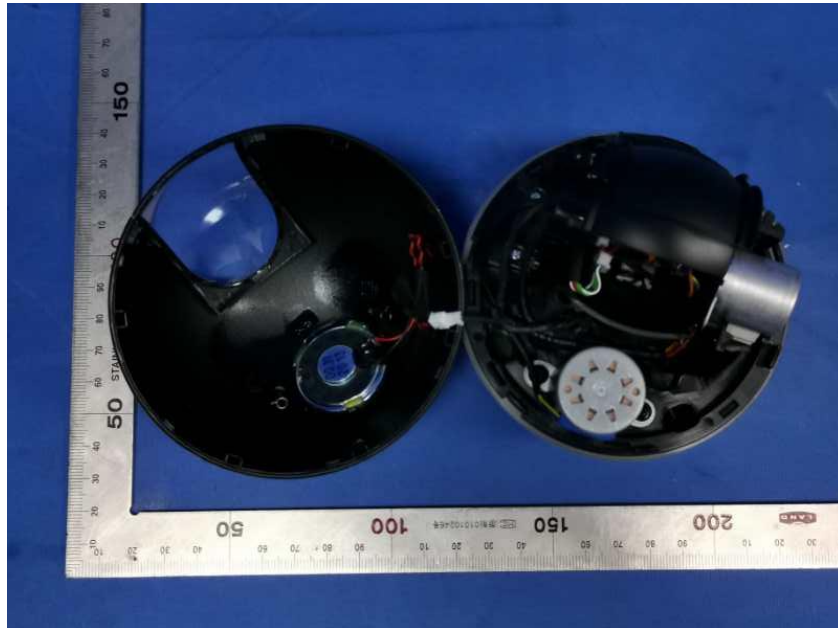

Internal Photos

Applicant:	Hangzhou Ezviz Software Co., Ltd.
Address of Applicant:	Room 302,Unit B,Building 2,399 Danfeng Road,Binjiang District, Hangzhou, Zhejiang
Equipment Under Test (EUT):	
Product Name:	Smart Home Camera
Model No.:	CS-C6W