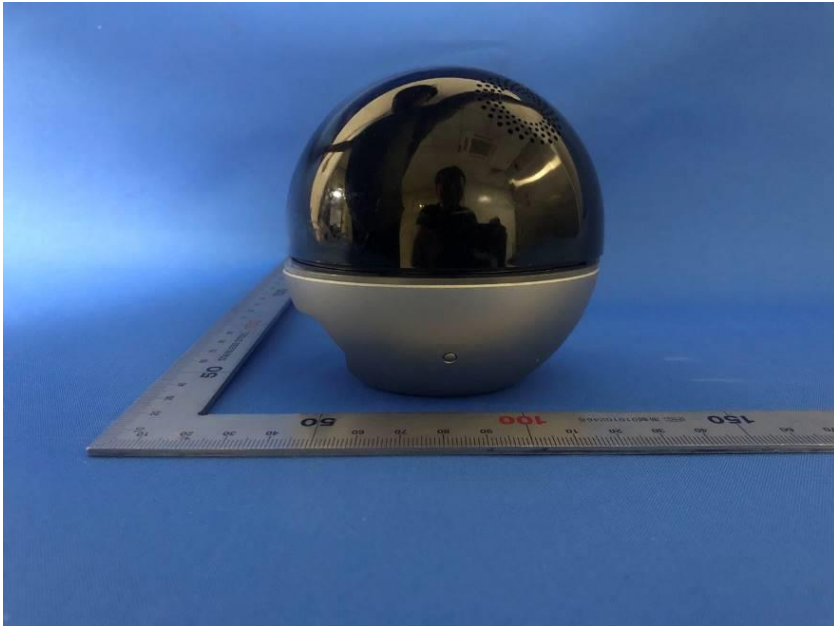

## **External Photos**

<b>Applicant:</b>	Hangzhou Ezviz Software Co., Ltd.
<b>Address of Applicant:</b>	Room 302,Unit B,Building 2,399 Danfeng Road,Binjiang District, Hangzhou, Zhejiang
<b>Equipment Under Test (EUT):</b>	
<b>Product Name:</b>	Smart Home Camera
<b>Model No.:</b>	CS-C6W