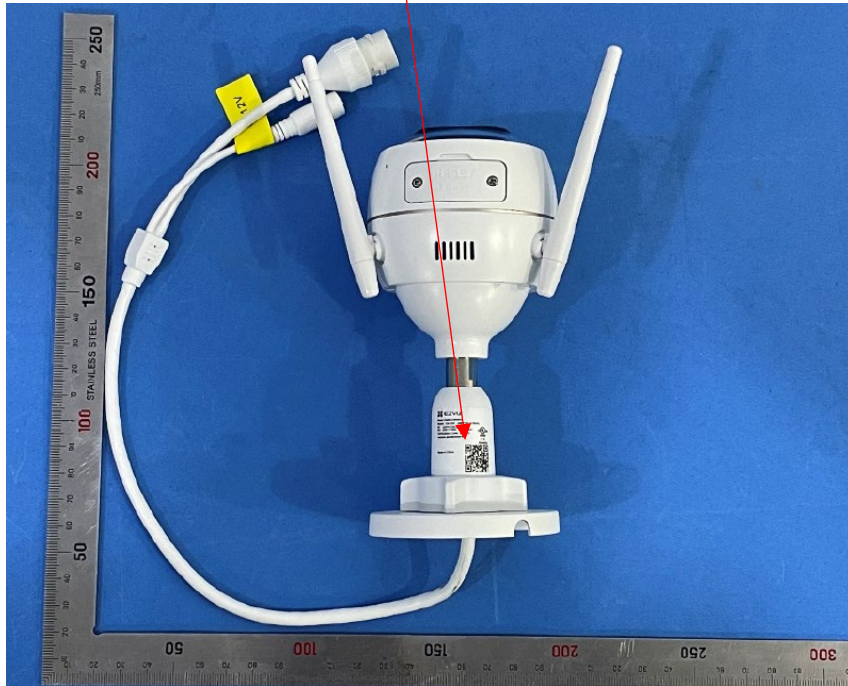

Smart Home Camera
Model: CS-C3X (4MP,W1,2.8mm)
I/P: 12V=0.5A,6W MAX
SN: C12345678 07/2021
Verification Code: ABCDEF
Version:A0-6E42WFR
FCC ID: 2APV2-CSC3X6E4

Made in China

Remark: It's hard to put FCC statement on the product due to device's irregular appearance. FCC statement will be placed in the user manual which the device is marketed.