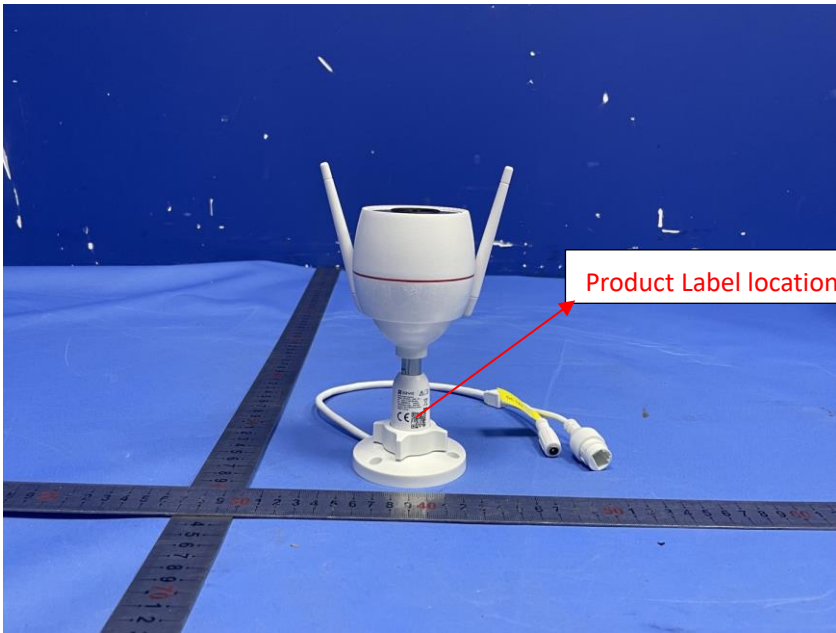

Smart Home Camera

Model: CS-C3TN (3MP, W1)

I/P: 12V= 0.75A,9W Max

SN: C12345678 06/2021

Verification Code: ABCDEF

Version: A0-1H3WKFL(2.8mm)

FCC ID: 2APV2-CSC3TN1H3

Made in China

Product Label location