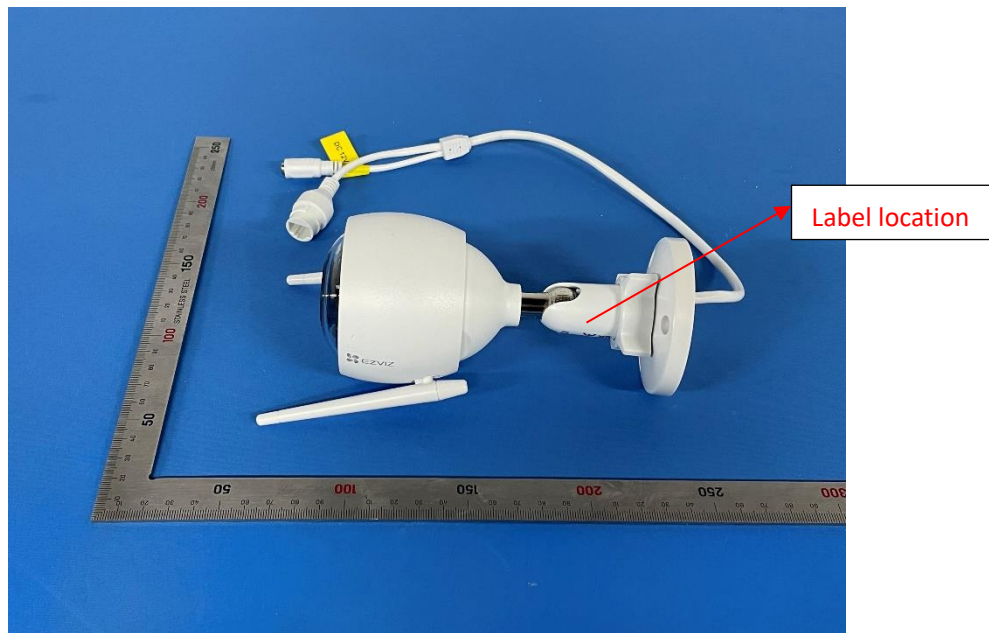

EZVIZ
 Smart Home Camera
 Model: CS-C3N(A0-1H2WFL)(4mm)
 I/P: 12V=1A,9W Max
 SN: C12345678 08/2021
 Verification Code: ABCDEF

FCC ID:2APV2-CSC3N1H2
 CAN ICES-3(B)/NMB-3(B)
 IC:23928-CSC3N1H2
 Made in China

EZVIZ
 Smart Home Camera
 Model: CS-C3N(A0-1H2WFL)(2.8mm)
 I/P: 12V=1A,9W Max
 SN: C12345678 08/2021
 Verification Code: ABCDEF

FCC ID:2APV2-CSC3N1H2
 CAN ICES-3(B)/NMB-3(B)
 IC:23928-CSC3N1H2
 Made in China

Remark:It's hard to put FCC statement on the product due to device's irregular appearance. FCC statement will be placed in the user manual which the device is marketed.