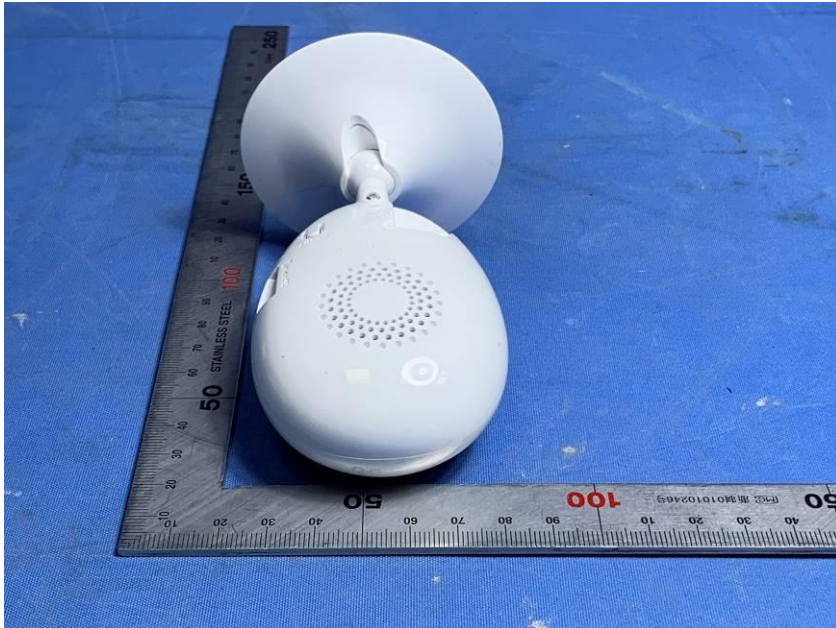

## **External Photos**

<b>Applicant:</b>	Hangzhou Ezviz Software Co., Ltd.
<b>Address of Applicant:</b>	Room 302,Unit B,Building 2,399 Danfeng Road,Binjiang District, Hangzhou, Zhejiang
<b>Equipment Under Test (EUT):</b>	
<b>Product Name:</b>	Smart Home Camera
<b>Model No.:</b>	CS-C2C