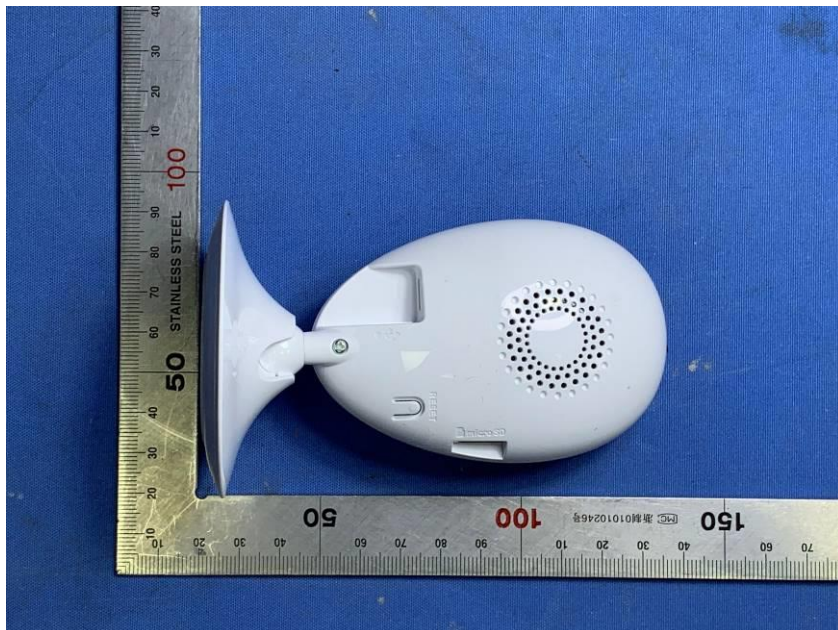

## **External Photos**

<b>Applicant:</b>	Hangzhou Ezviz Software Co., Ltd.
<b>Address of Applicant:</b>	Room 302,Unit B,Building 2,399 Danfeng Road,Binjiang District, Hangzhou, Zhejiang
<b>Equipment Under Test (EUT):</b>	
<b>Product Name:</b>	Smart Home Camera
<b>Model No.:</b>	CS-C2C