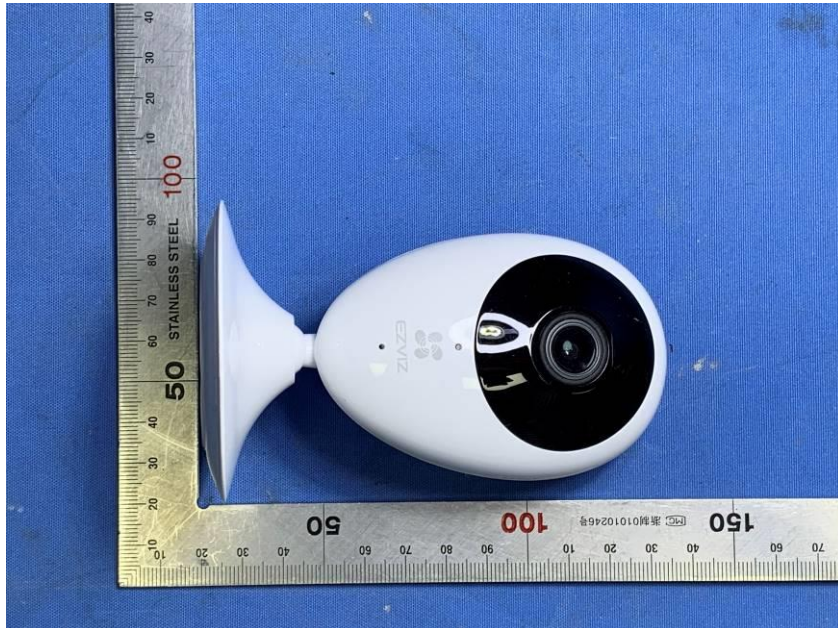

## **External Photos**

<b>Applicant:</b>	Hangzhou Ezviz Software Co., Ltd.
<b>Address of Applicant:</b>	Room 302,Unit B,Building 2,399 Danfeng Road,Binjiang District, Hangzhou, Zhejiang
<b>Equipment Under Test (EUT):</b>	
<b>Product Name:</b>	Smart Home Camera
<b>Model No.:</b>	CS-C2C