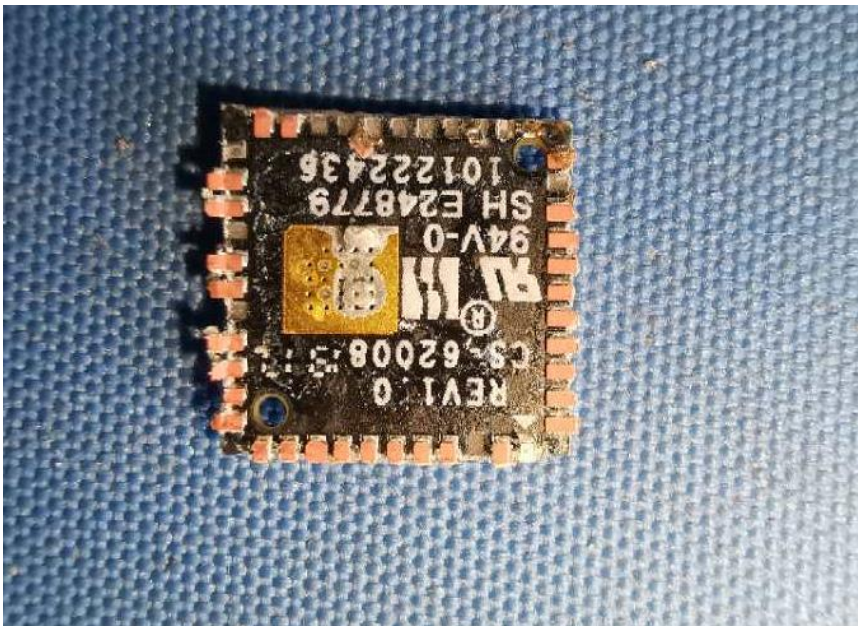

Internal Photos

Applicant:	Hangzhou Ezviz Software Co., Ltd.
Address of Applicant:	Room 302,Unit B,Building 2,399 Danfeng Road,Binjiang District, Hangzhou, Zhejiang
Equipment Under Test (EUT):	
Product Name:	Smart Home Camera
Model No.:	CS-C2C