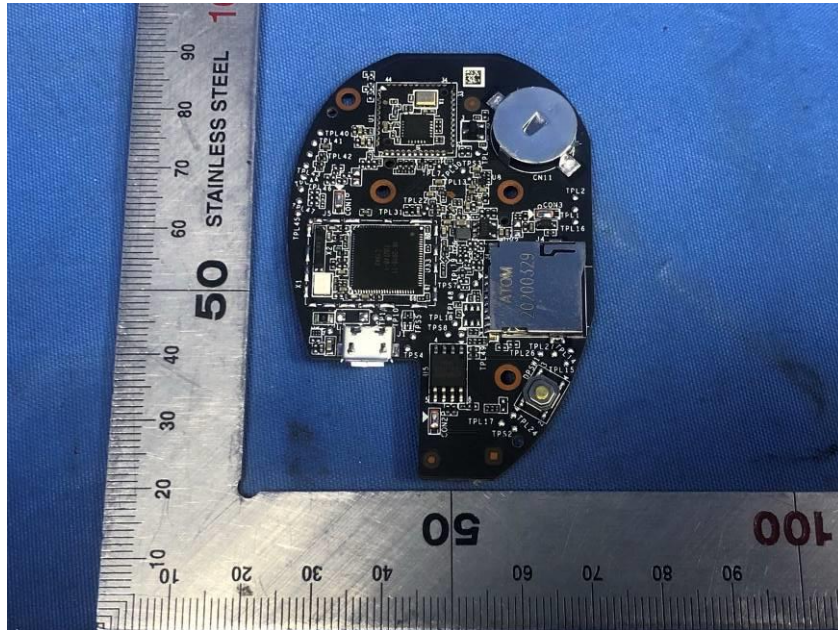

Internal Photos

Applicant:	Hangzhou Ezviz Software Co., Ltd.
Address of Applicant:	Room 302,Unit B,Building 2,399 Danfeng Road,Binjiang District, Hangzhou, Zhejiang
Equipment Under Test (EUT):	
Product Name:	Smart Home Camera
Model No.:	CS-C2C