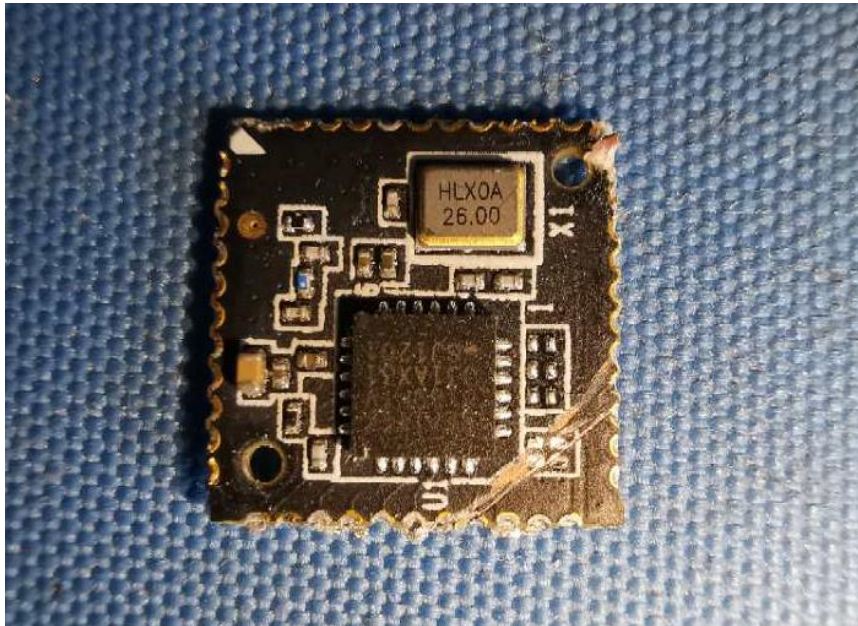

Internal Photos

Applicant:	Hangzhou Ezviz Software Co., Ltd.
Address of Applicant:	Room 302,Unit B,Building 2,399 Danfeng Road,Binjiang District, Hangzhou, Zhejiang
Equipment Under Test (EUT):	
Product Name:	Smart Home Camera
Model No.:	CS-C2C