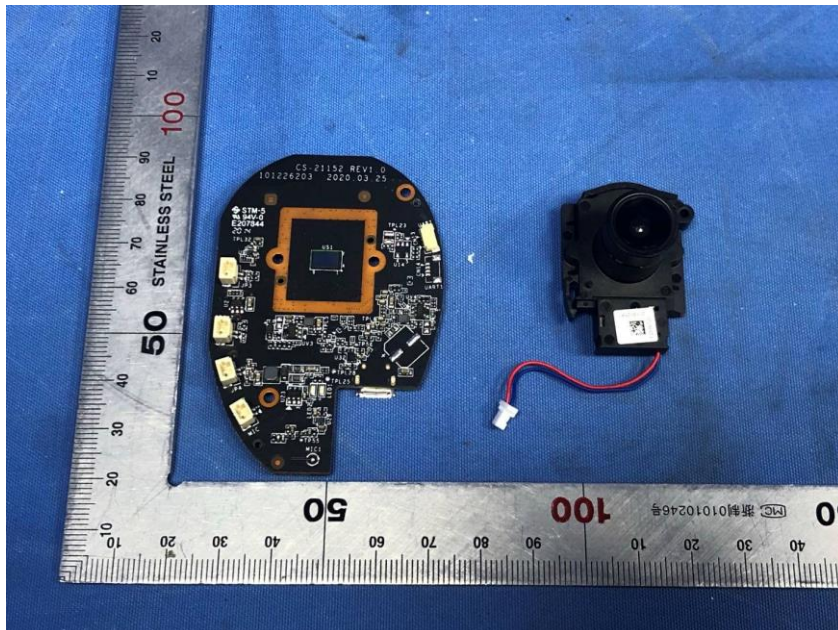

Internal Photos

Applicant:	Hangzhou Ezviz Software Co., Ltd.
Address of Applicant:	Room 302,Unit B,Building 2,399 Danfeng Road,Binjiang District, Hangzhou, Zhejiang
Equipment Under Test (EUT):	
Product Name:	Smart Home Camera
Model No.:	CS-C2C