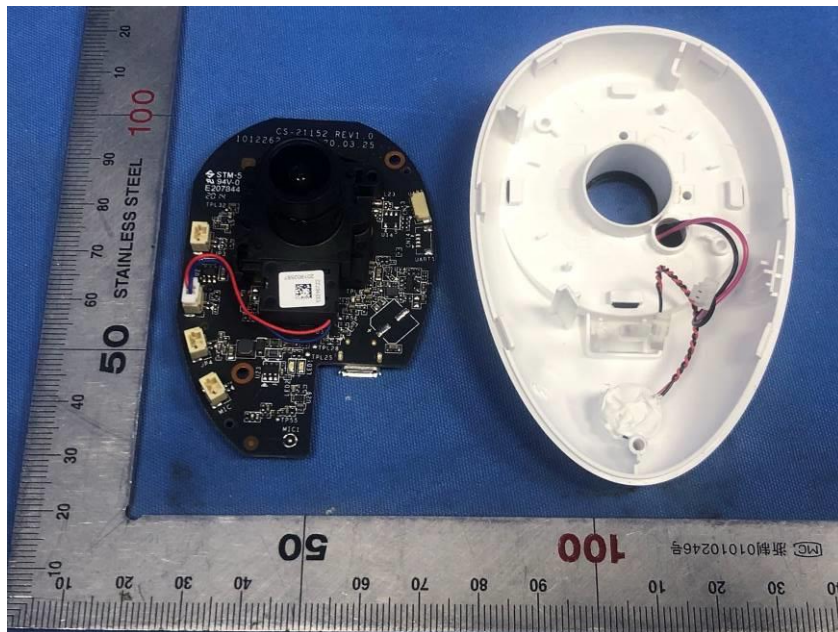

Internal Photos

Applicant:	Hangzhou Ezviz Software Co., Ltd.
Address of Applicant:	Room 302,Unit B,Building 2,399 Danfeng Road,Binjiang District, Hangzhou, Zhejiang
Equipment Under Test (EUT):	
Product Name:	Smart Home Camera
Model No.:	CS-C2C