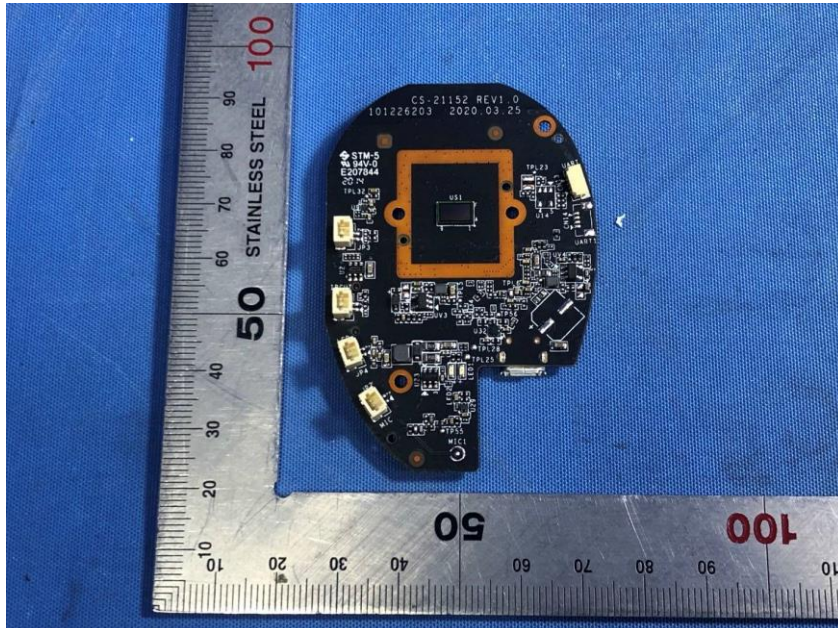

Internal Photos

Applicant:	Hangzhou Ezviz Software Co., Ltd.
Address of Applicant:	Room 302,Unit B,Building 2,399 Danfeng Road,Binjiang District, Hangzhou, Zhejiang
Equipment Under Test (EUT):	
Product Name:	Smart Home Camera
Model No.:	CS-C2C