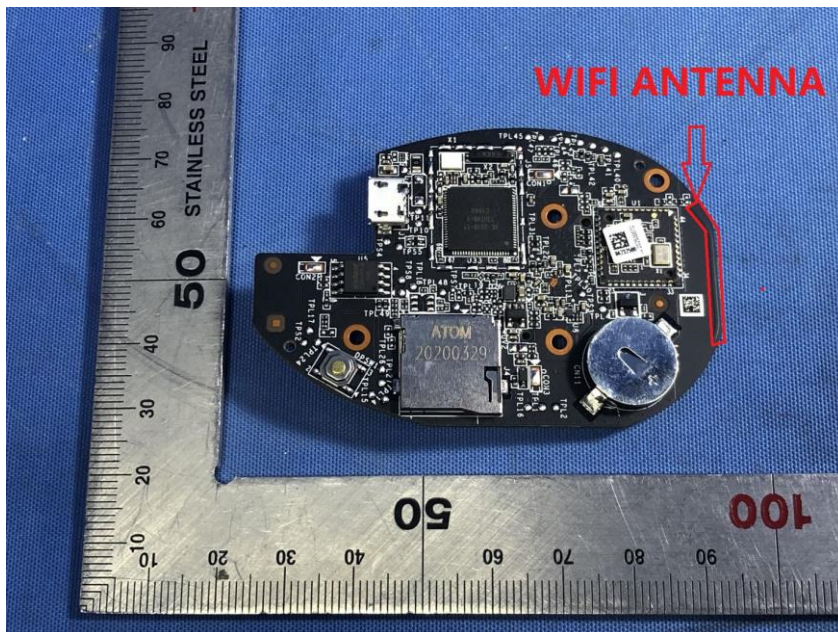

Internal Photos

Applicant:	Hangzhou Ezviz Software Co., Ltd.
Address of Applicant:	Room 302,Unit B,Building 2,399 Danfeng Road,Binjiang District, Hangzhou, Zhejiang
Equipment Under Test (EUT):	
Product Name:	Smart Home Camera
Model No.:	CS-C2C