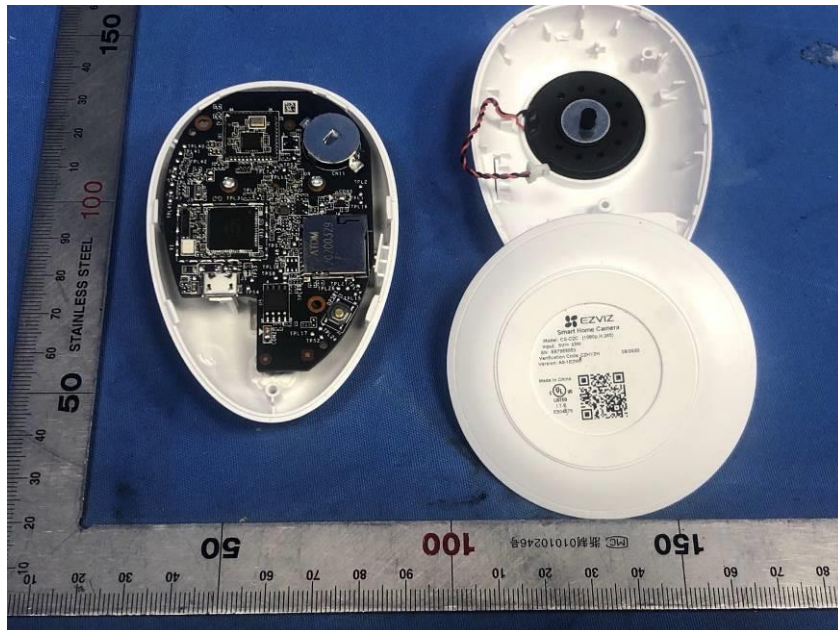

Internal Photos

Applicant:	Hangzhou Ezviz Software Co., Ltd.
Address of Applicant:	Room 302,Unit B,Building 2,399 Danfeng Road,Binjiang District, Hangzhou, Zhejiang
Equipment Under Test (EUT):	
Product Name:	Smart Home Camera
Model No.:	CS-C2C