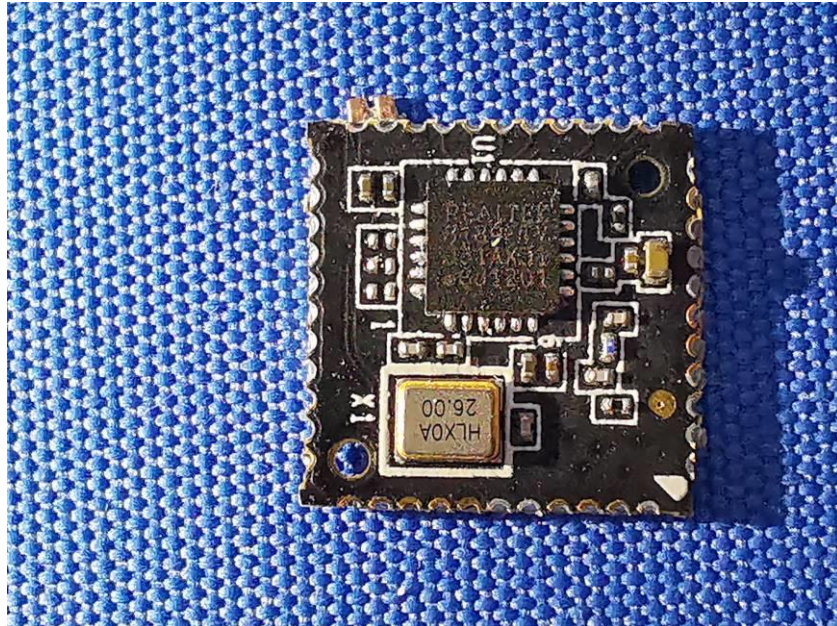

Internal Photos

Applicant:	Hangzhou Ezviz Software Co., Ltd.
Address of Applicant:	Room 302,Unit B,Building 2,399 Danfeng Road,Binjiang District, Hangzhou, Zhejiang
Equipment Under Test (EUT):	
Product Name:	Smart Home Camera
Model No.:	CS-C1C