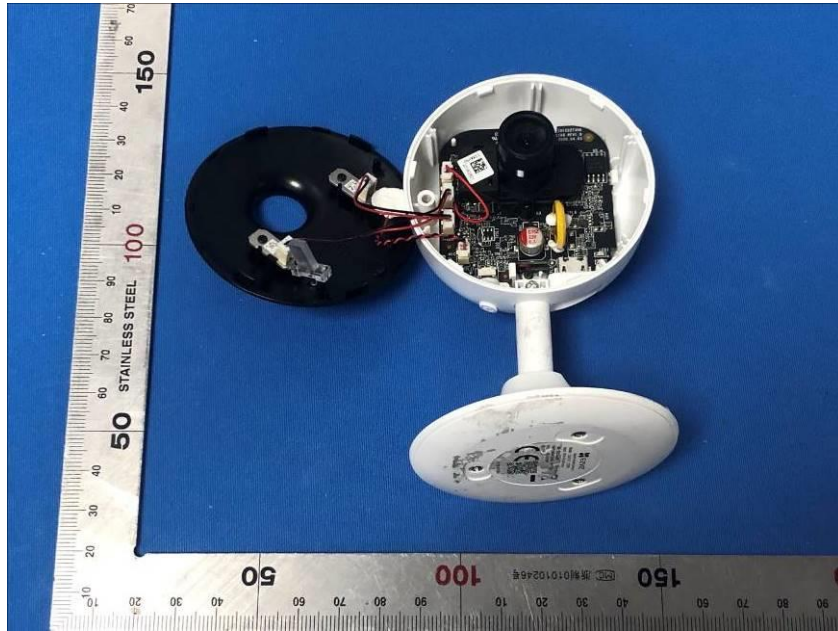

Internal Photos

Applicant:	Hangzhou Ezviz Software Co., Ltd.
Address of Applicant:	Room 302,Unit B,Building 2,399 Danfeng Road,Binjiang District, Hangzhou, Zhejiang
Equipment Under Test (EUT):	
Product Name:	Smart Home Camera
Model No.:	CS-C1C