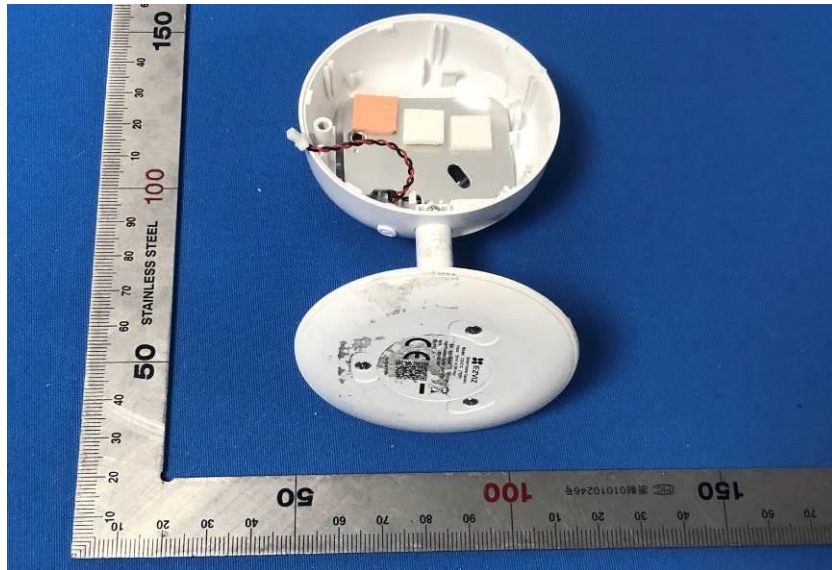

Internal Photos

Applicant:	Hangzhou Ezviz Software Co., Ltd.
Address of Applicant:	Room 302,Unit B,Building 2,399 Danfeng Road,Binjiang District, Hangzhou, Zhejiang
Equipment Under Test (EUT):	
Product Name:	Smart Home Camera
Model No.:	CS-C1C