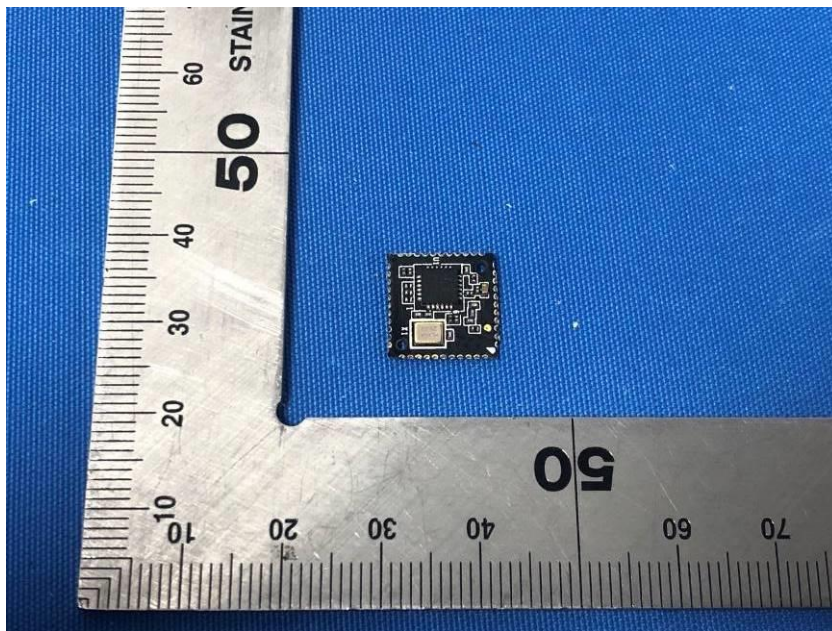

Internal Photos

Applicant:	Hangzhou Ezviz Software Co., Ltd.
Address of Applicant:	Room 302,Unit B,Building 2,399 Danfeng Road,Binjiang District, Hangzhou, Zhejiang
Equipment Under Test (EUT):	
Product Name:	Smart Home Camera
Model No.:	CS-C1C