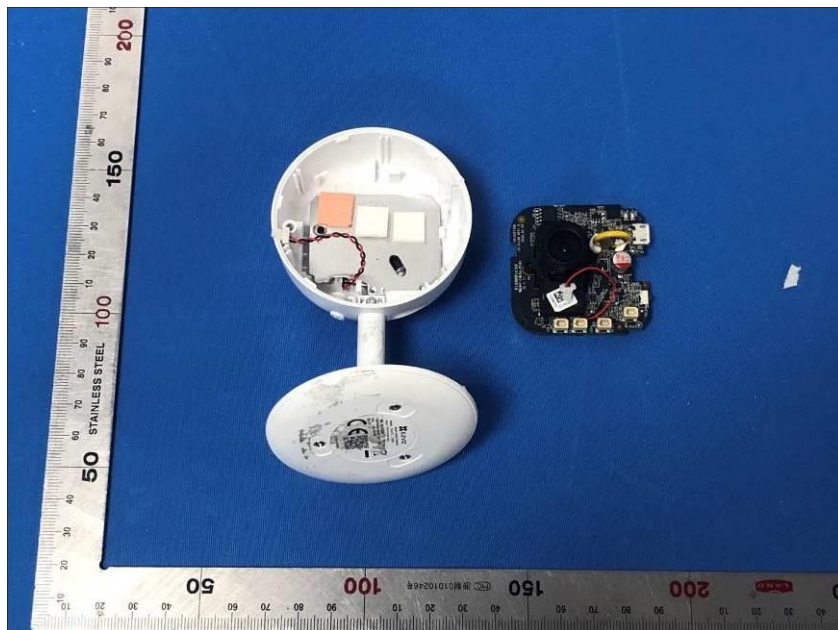

Internal Photos

Applicant:	Hangzhou Ezviz Software Co., Ltd.
Address of Applicant:	Room 302,Unit B,Building 2,399 Danfeng Road,Binjiang District, Hangzhou, Zhejiang
Equipment Under Test (EUT):	
Product Name:	Smart Home Camera
Model No.:	CS-C1C