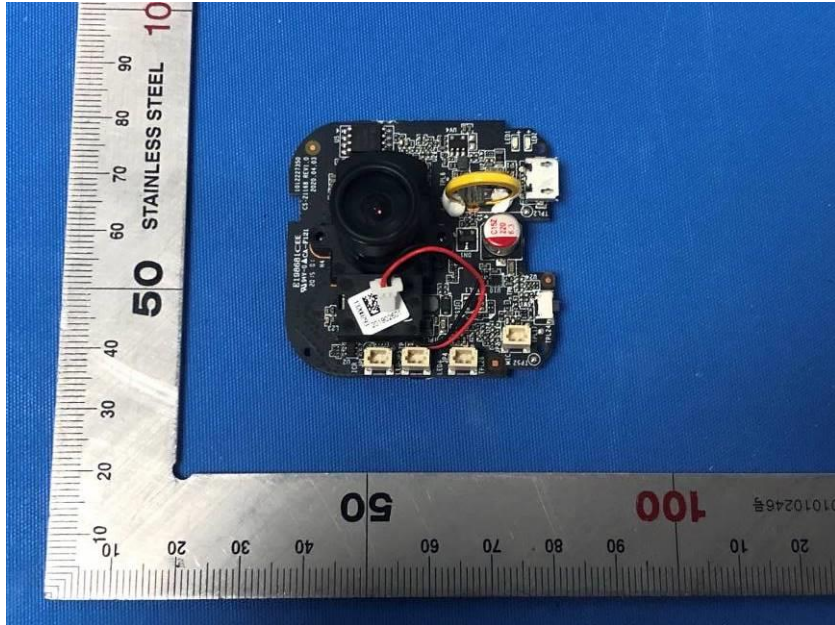

Internal Photos

Applicant:	Hangzhou Ezviz Software Co., Ltd.
Address of Applicant:	Room 302,Unit B,Building 2,399 Danfeng Road,Binjiang District, Hangzhou, Zhejiang
Equipment Under Test (EUT):	
Product Name:	Smart Home Camera
Model No.:	CS-C1C