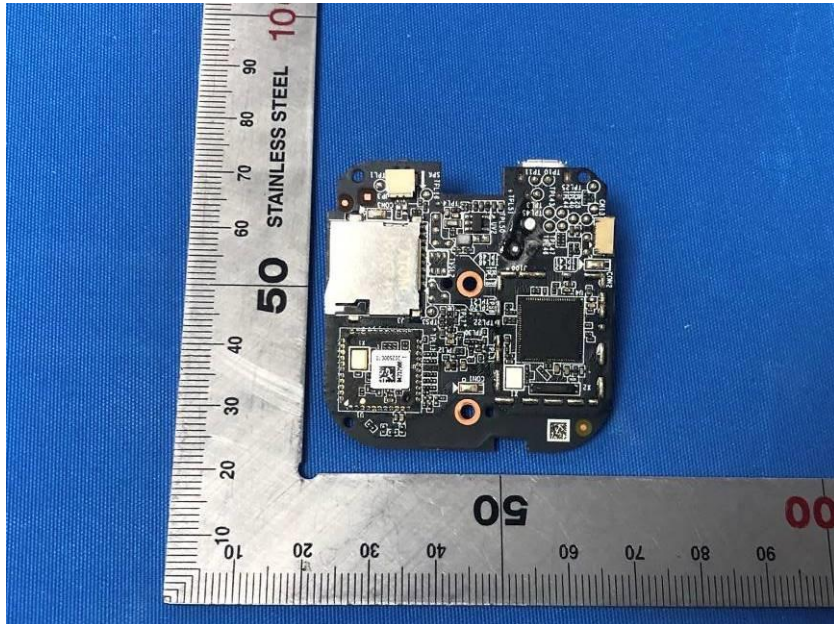

Internal Photos

Applicant:	Hangzhou Ezviz Software Co., Ltd.
Address of Applicant:	Room 302,Unit B,Building 2,399 Danfeng Road,Binjiang District, Hangzhou, Zhejiang
Equipment Under Test (EUT):	
Product Name:	Smart Home Camera
Model No.:	CS-C1C