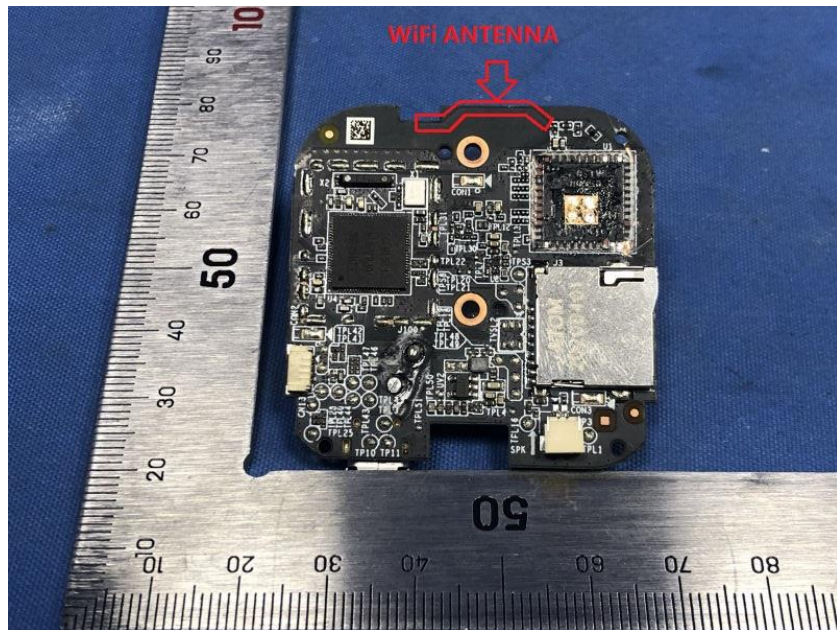

Internal Photos

Applicant:	Hangzhou Ezviz Software Co., Ltd.
Address of Applicant:	Room 302,Unit B,Building 2,399 Danfeng Road,Binjiang District, Hangzhou, Zhejiang
Equipment Under Test (EUT):	
Product Name:	Smart Home Camera
Model No.:	CS-C1C