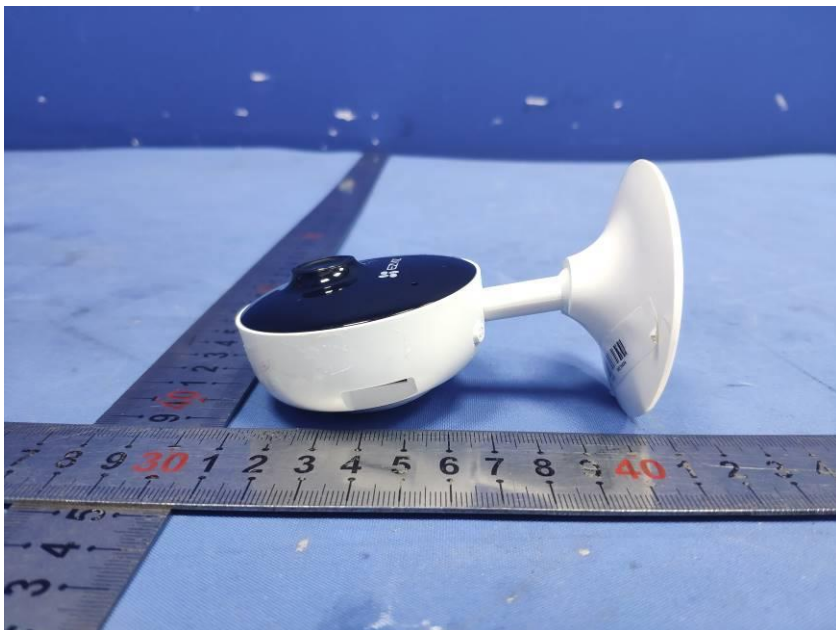

## **External Photos**

<b>Applicant:</b>	Hangzhou Ezviz Software Co., Ltd.
<b>Address of Applicant:</b>	Room 302,Unit B,Building 2,399 Danfeng Road,Binjiang District, Hangzhou, Zhejiang
<b>Equipment Under Test (EUT):</b>	
<b>Product Name:</b>	Smart Home Camera
<b>Model No.:</b>	CS-C1C