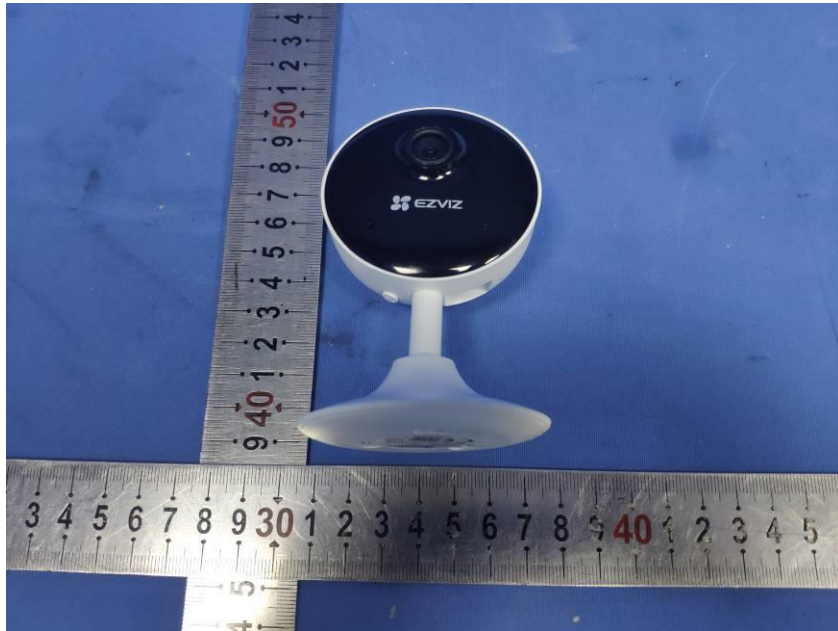

## **External Photos**

<b>Applicant:</b>	Hangzhou Ezviz Software Co., Ltd.
<b>Address of Applicant:</b>	Room 302,Unit B,Building 2,399 Danfeng Road,Binjiang District, Hangzhou, Zhejiang
<b>Equipment Under Test (EUT):</b>	
<b>Product Name:</b>	Smart Home Camera
<b>Model No.:</b>	CS-C1C