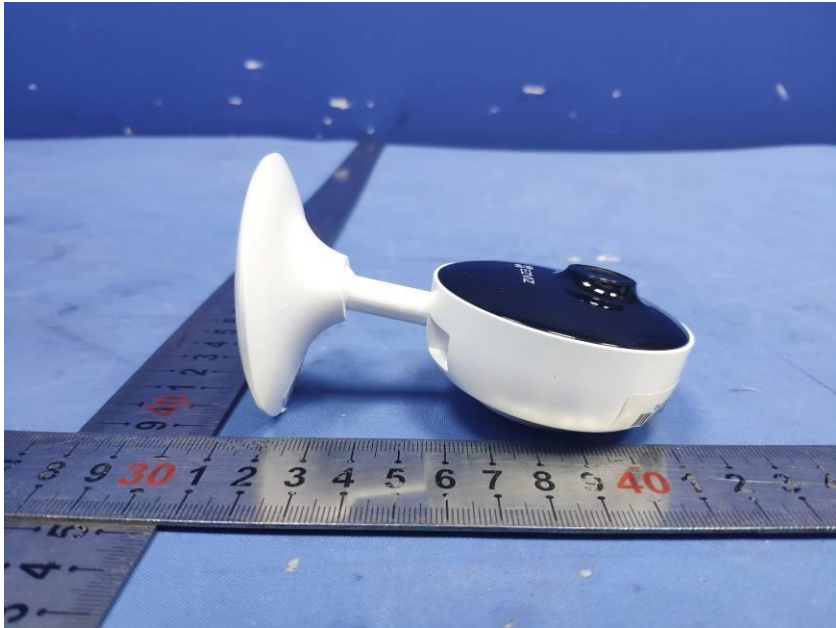

## **External Photos**

<b>Applicant:</b>	Hangzhou Ezviz Software Co., Ltd.
<b>Address of Applicant:</b>	Room 302,Unit B,Building 2,399 Danfeng Road,Binjiang District, Hangzhou, Zhejiang
<b>Equipment Under Test (EUT):</b>	
<b>Product Name:</b>	Smart Home Camera
<b>Model No.:</b>	CS-C1C