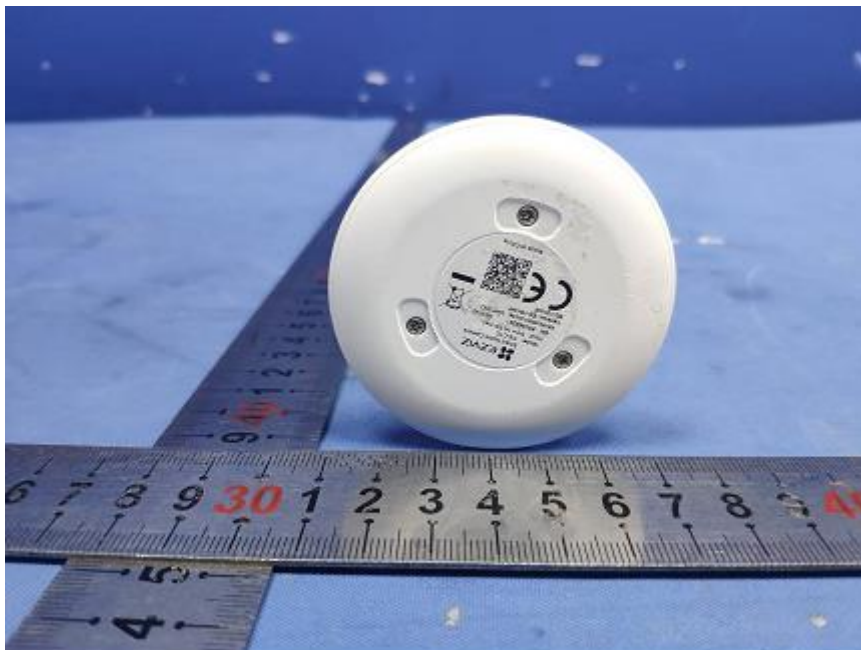

## **External Photos**

<b>Applicant:</b>	Hangzhou Ezviz Software Co., Ltd.
<b>Address of Applicant:</b>	Room 302,Unit B,Building 2,399 Danfeng Road,Binjiang District, Hangzhou, Zhejiang
<b>Equipment Under Test (EUT):</b>	
<b>Product Name:</b>	Smart Home Camera
<b>Model No.:</b>	CS-C1C