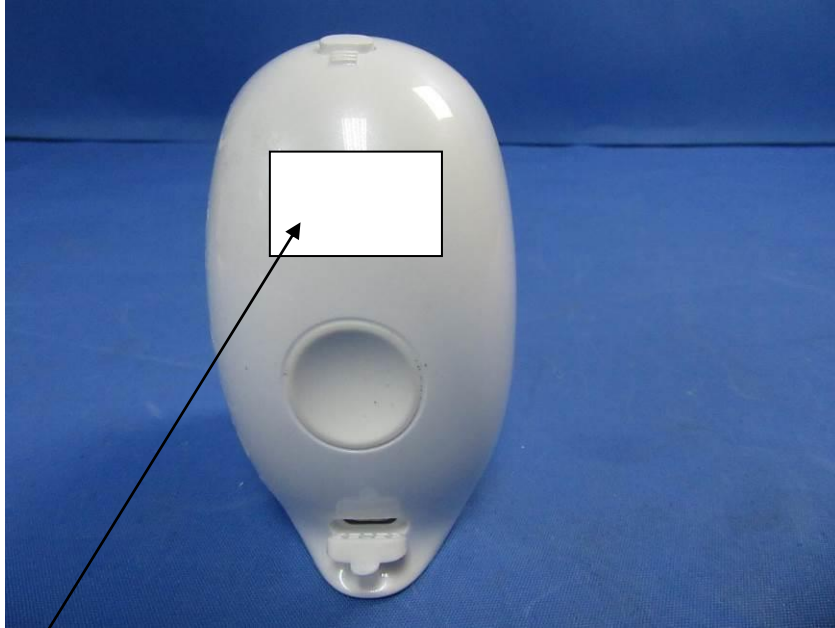

Label location

Remark: The product is small to place the FCC statement on the product and it be placed in the user manual which the device is marketed