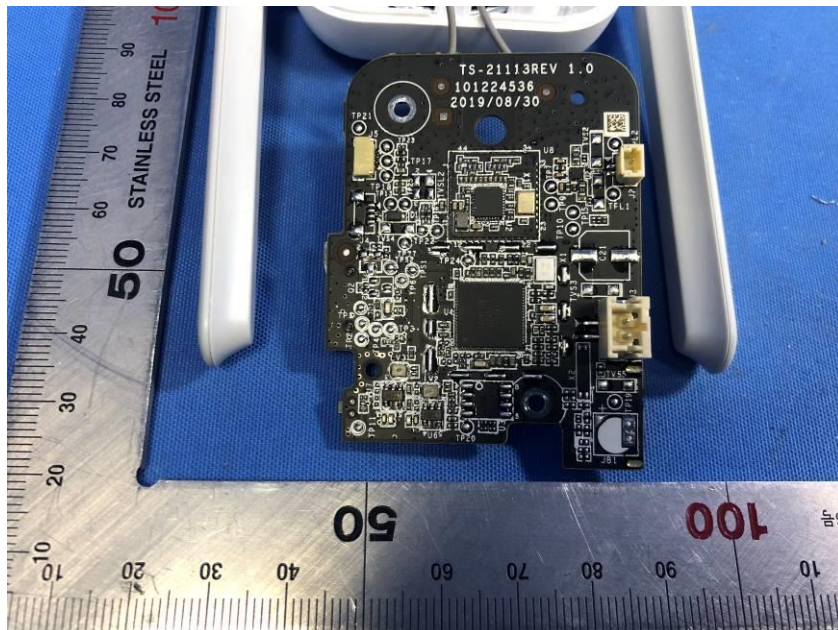

Internal Photos

Applicant:	Hangzhou Ezviz Software Co., Ltd.
Address of Applicant:	Room 302,Unit B,Building 2,399 Danfeng Road,Binjiang District, Hangzhou, Zhejiang
Equipment Under Test (EUT):	
Product Name:	Smart Wi-Fi Chime
Model No.:	CS-CMT-CHIME