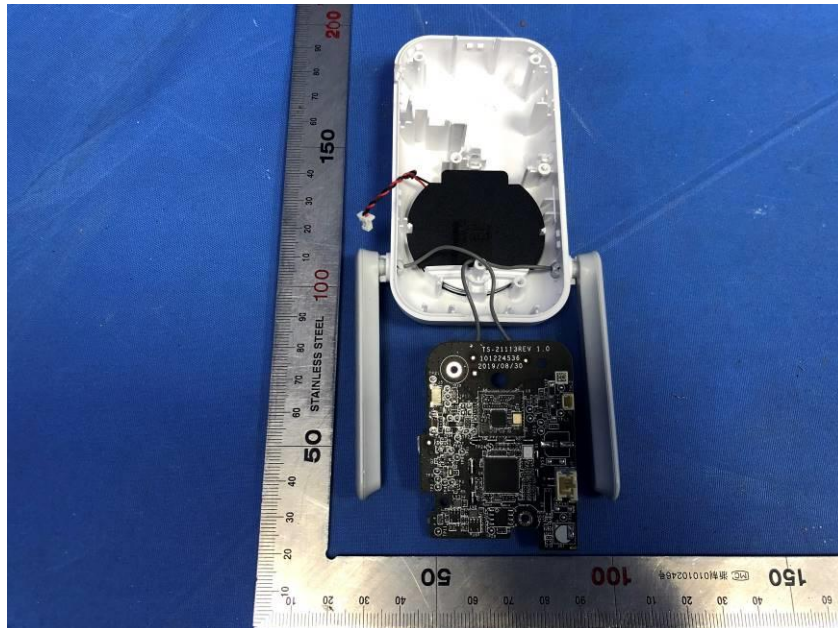

Internal Photos

Applicant:	Hangzhou Ezviz Software Co., Ltd.
Address of Applicant:	Room 302,Unit B,Building 2,399 Danfeng Road,Binjiang District, Hangzhou, Zhejiang
Equipment Under Test (EUT):	
Product Name:	Smart Wi-Fi Chime
Model No.:	CS-CMT-CHIME