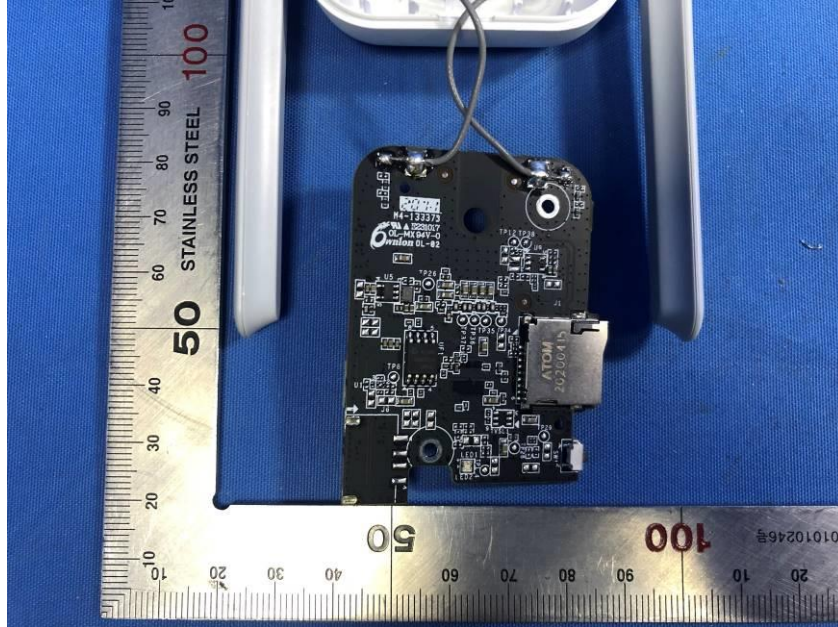

Internal Photos

Applicant:	Hangzhou Ezviz Software Co., Ltd.
Address of Applicant:	Room 302,Unit B,Building 2,399 Danfeng Road,Binjiang District, Hangzhou, Zhejiang
Equipment Under Test (EUT):	
Product Name:	Smart Wi-Fi Chime
Model No.:	CS-CMT-CHIME