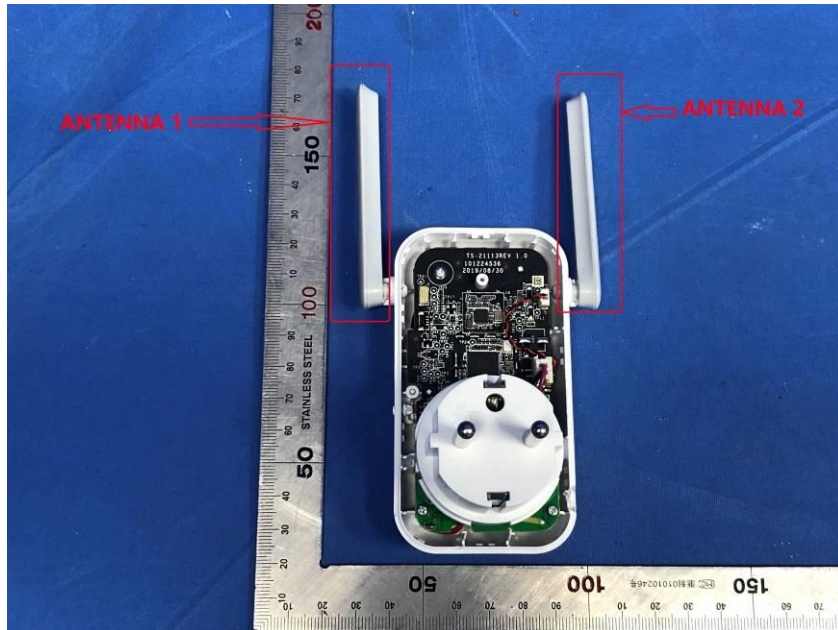

Internal Photos

Applicant:	Hangzhou Ezviz Software Co., Ltd.
Address of Applicant:	Room 302,Unit B,Building 2,399 Danfeng Road,Binjiang District, Hangzhou, Zhejiang
Equipment Under Test (EUT):	
Product Name:	Smart Wi-Fi Chime
Model No.:	CS-CMT-CHIME