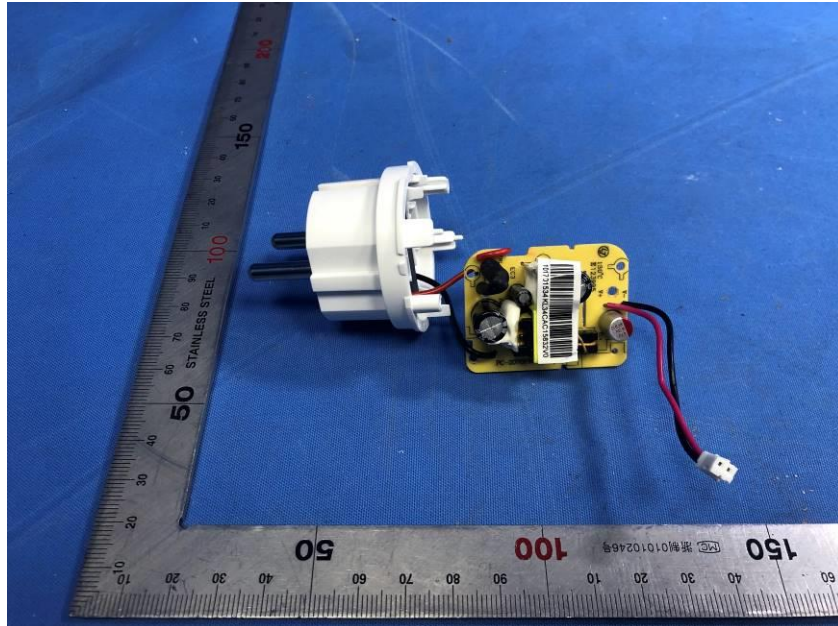

Internal Photos

Applicant:	Hangzhou Ezviz Software Co., Ltd.
Address of Applicant:	Room 302,Unit B,Building 2,399 Danfeng Road,Binjiang District, Hangzhou, Zhejiang
Equipment Under Test (EUT):	
Product Name:	Smart Wi-Fi Chime
Model No.:	CS-CMT-CHIME