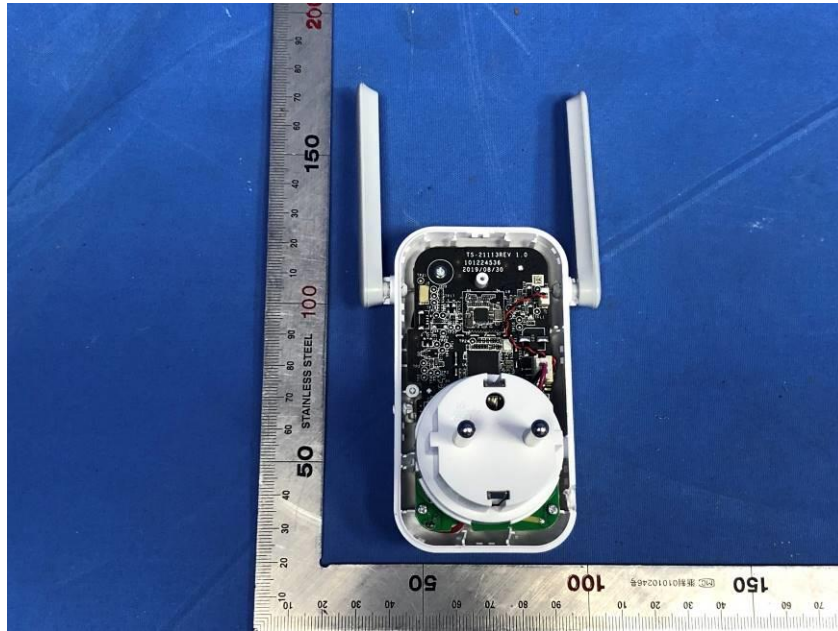

Internal Photos

Applicant:	Hangzhou Ezviz Software Co., Ltd.
Address of Applicant:	Room 302,Unit B,Building 2,399 Danfeng Road,Binjiang District, Hangzhou, Zhejiang
Equipment Under Test (EUT):	
Product Name:	Smart Wi-Fi Chime
Model No.:	CS-CMT-CHIME