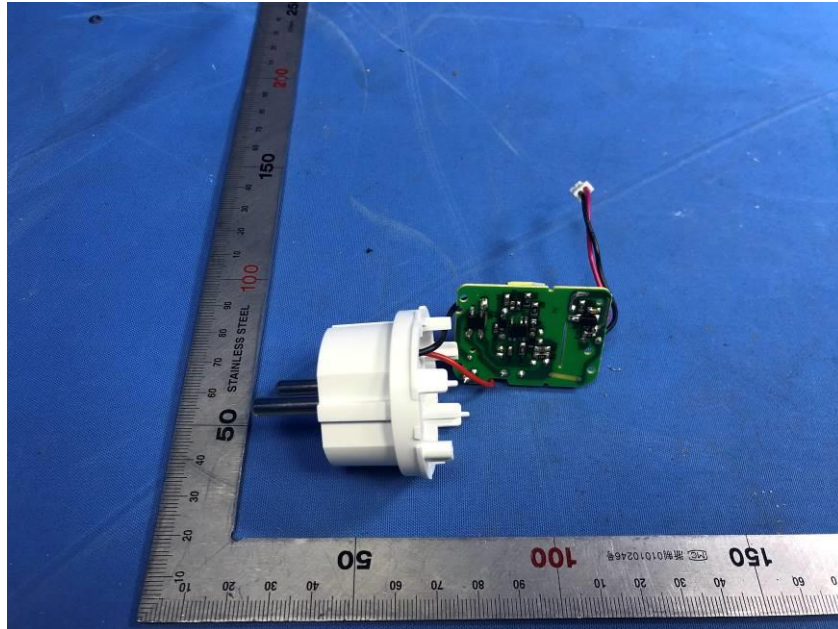

Internal Photos

Applicant:	Hangzhou Ezviz Software Co., Ltd.
Address of Applicant:	Room 302,Unit B,Building 2,399 Danfeng Road,Binjiang District, Hangzhou, Zhejiang
Equipment Under Test (EUT):	
Product Name:	Smart Wi-Fi Chime
Model No.:	CS-CMT-CHIME