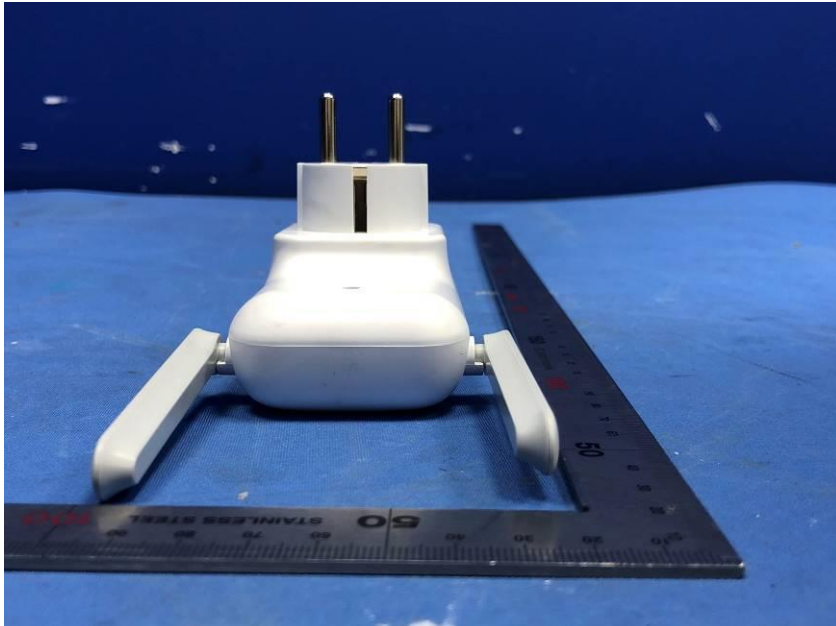

## **External Photos**

<b>Applicant:</b>	Hangzhou Ezviz Software Co., Ltd.
<b>Address of Applicant:</b>	Room 302,Unit B,Building 2,399 Danfeng Road,Binjiang District, Hangzhou, Zhejiang
<b>Equipment Under Test (EUT):</b>	
<b>Product Name:</b>	Smart Wi-Fi Chime
<b>Model No.:</b>	CS-CMT-CHIME