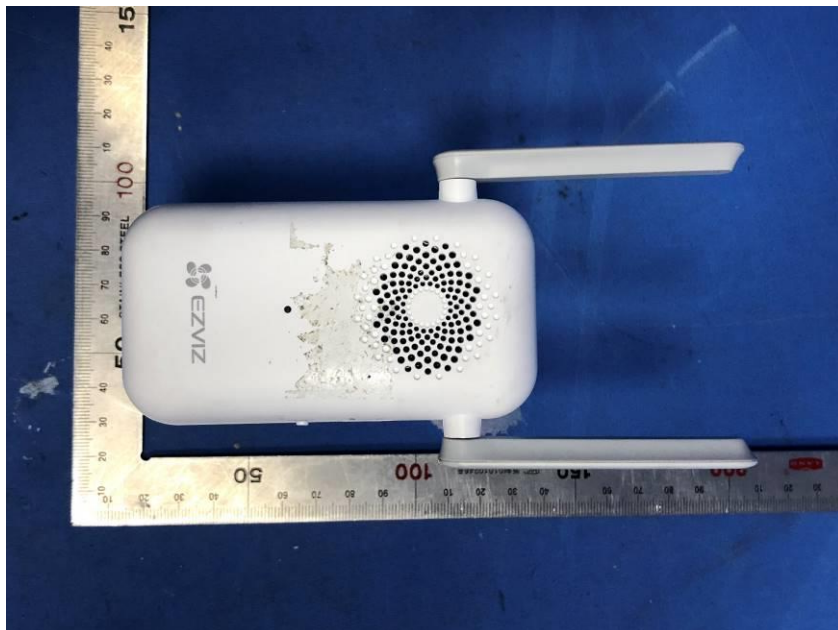

## **External Photos**

<b>Applicant:</b>	Hangzhou Ezviz Software Co., Ltd.
<b>Address of Applicant:</b>	Room 302,Unit B,Building 2,399 Danfeng Road,Binjiang District, Hangzhou, Zhejiang
<b>Equipment Under Test (EUT):</b>	
<b>Product Name:</b>	Smart Wi-Fi Chime
<b>Model No.:</b>	CS-CMT-CHIME