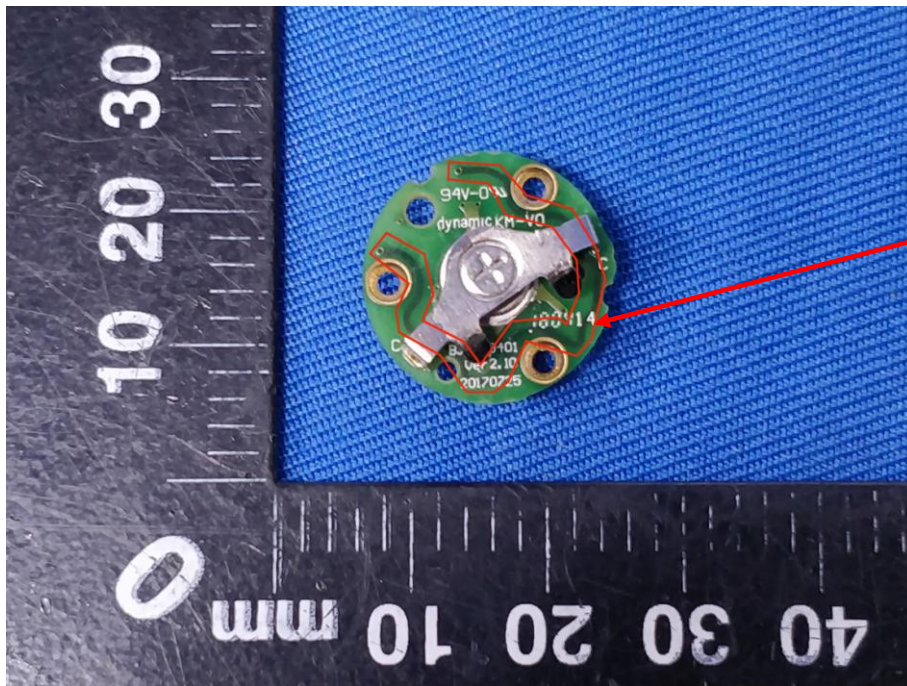

Appendix B: Photographs of EUT

Product: TPMS
Model: BA0308A67
Internal Photos

Antenna