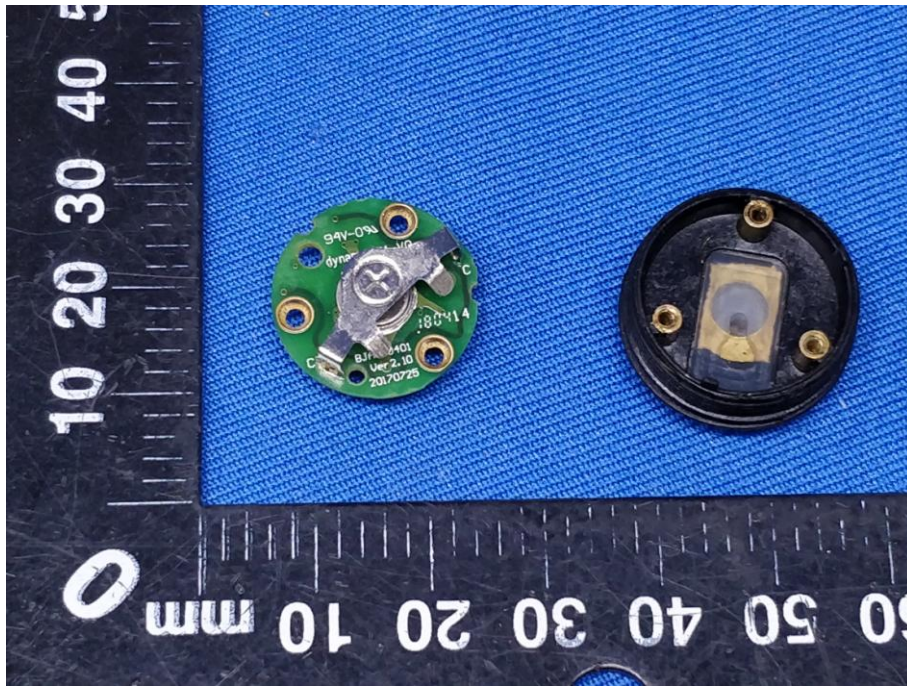

Appendix B: Photographs of EUT

Product: TPMS
Model: BA0308A67
Internal Photos

Antenna