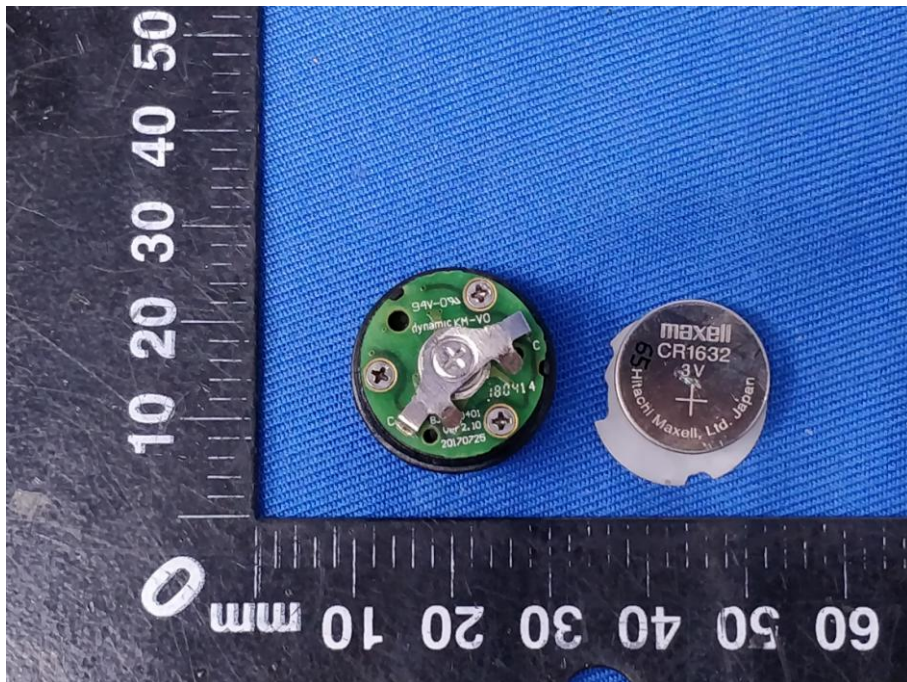

Appendix B: Photographs of EUT

Product: TPMS
Model: BA0308A67
Internal Photos

Antenna