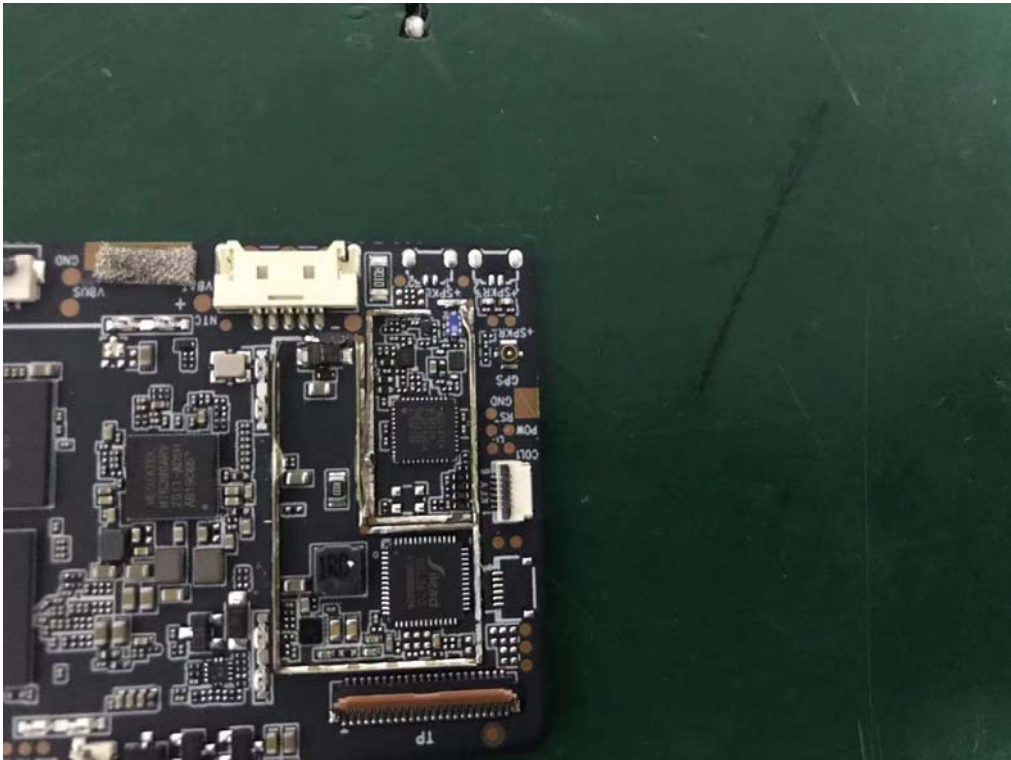

Internal Photos
M/N: TBGRY100071483

BT, BLE
2.4G/5G Wi-Fi
• •

Internal Photos

M/N: TBGRY100071483

Internal Photos

M/N: TBGRY100071483

Internal Photos
M/N: TBGRY10071483