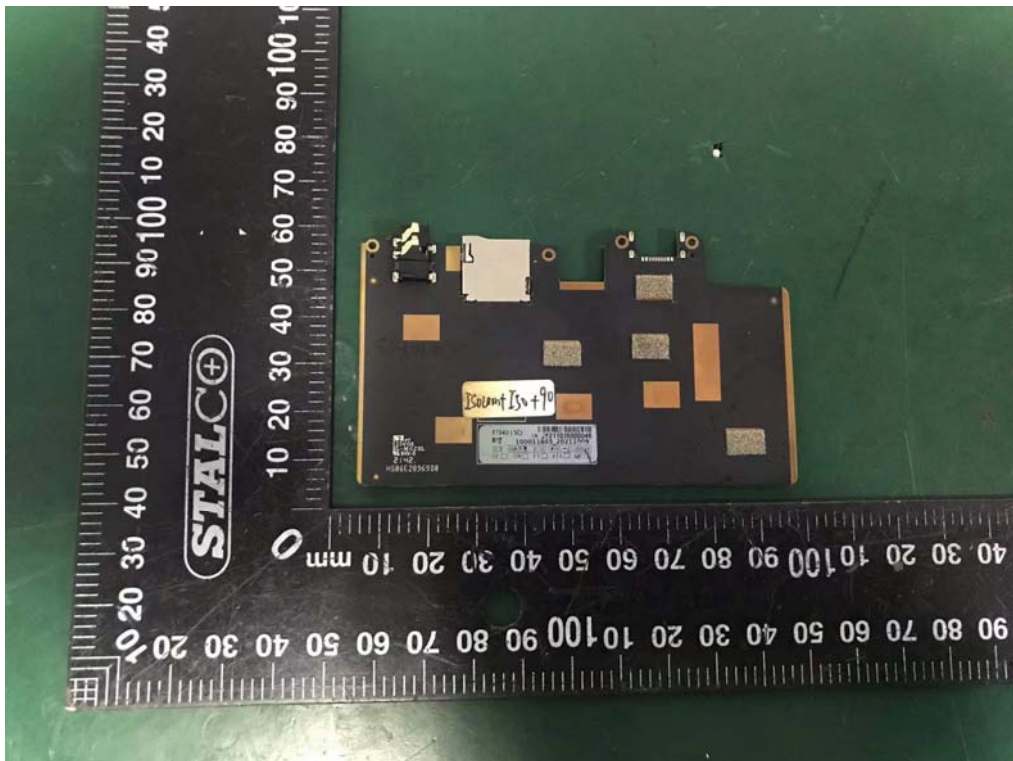

Internal Photos
M/N: TBGRY100071483

BT, BLE
2.4G/5G Wi-Fi
• •

Internal Photos

M/N: TBGRY100071483

Internal Photos

M/N: TBGRY100071483

Internal Photos
M/N: TBGRY10071483