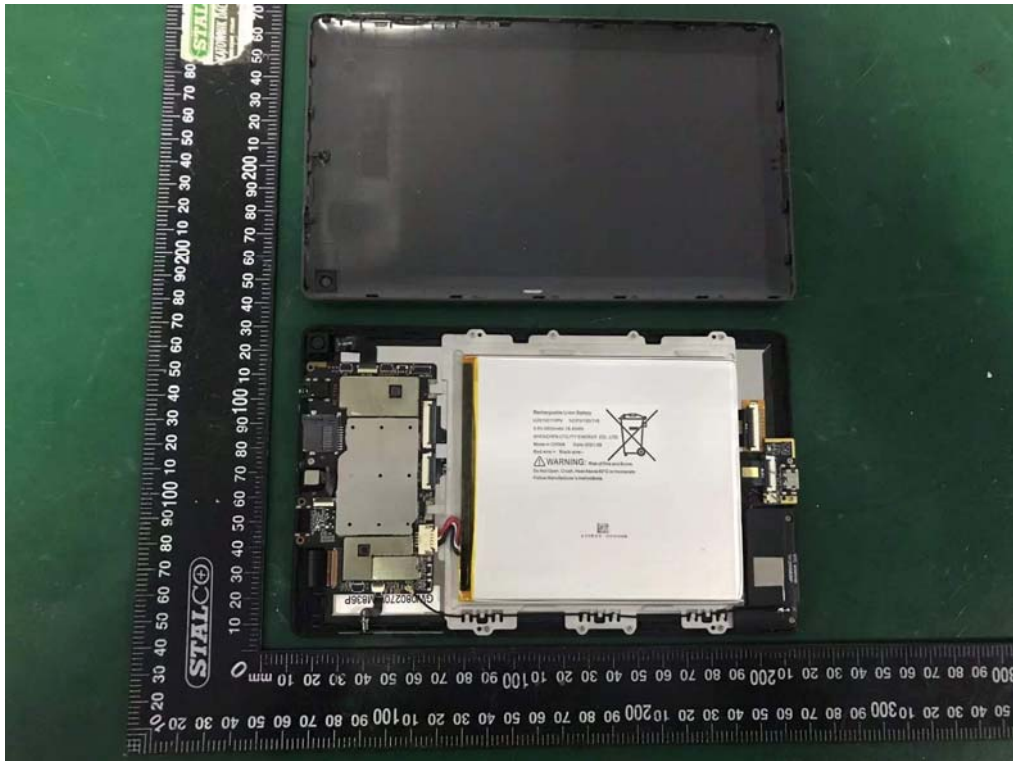

Internal Photos
M/N: TBGRY100071483

BT, BLE
2.4G/5G Wi-Fi
• •

Internal Photos

M/N: TBGRY100071483

Internal Photos

M/N: TBGRY100071483

Internal Photos
M/N: TBGRY10071483