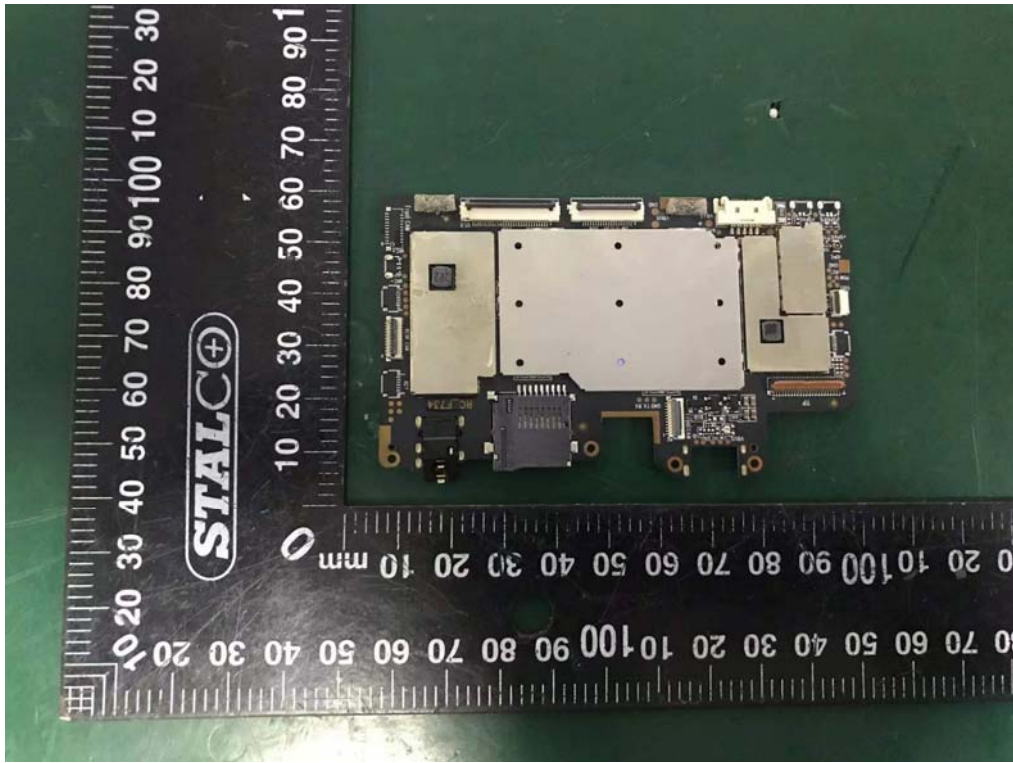

Internal Photos
M/N: TBGRY100071483

BT, BLE
2.4G/5G Wi-Fi
• •

Internal Photos

M/N: TBGRY100071483

Internal Photos

M/N: TBGRY100071483

Internal Photos
M/N: TBGRY10071483