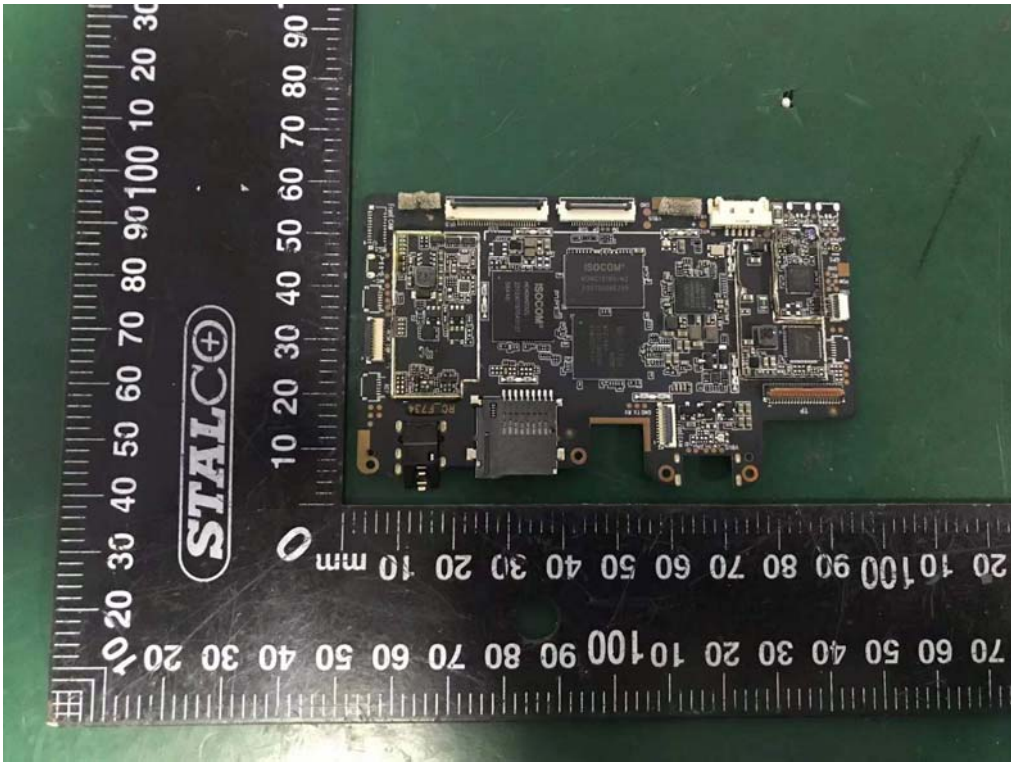

Internal Photos
M/N: TBGRY100071483

BT, BLE
2.4G/5G Wi-Fi
• •

Internal Photos

M/N: TBGRY100071483

Internal Photos

M/N: TBGRY100071483

Internal Photos
M/N: TBGRY10071483