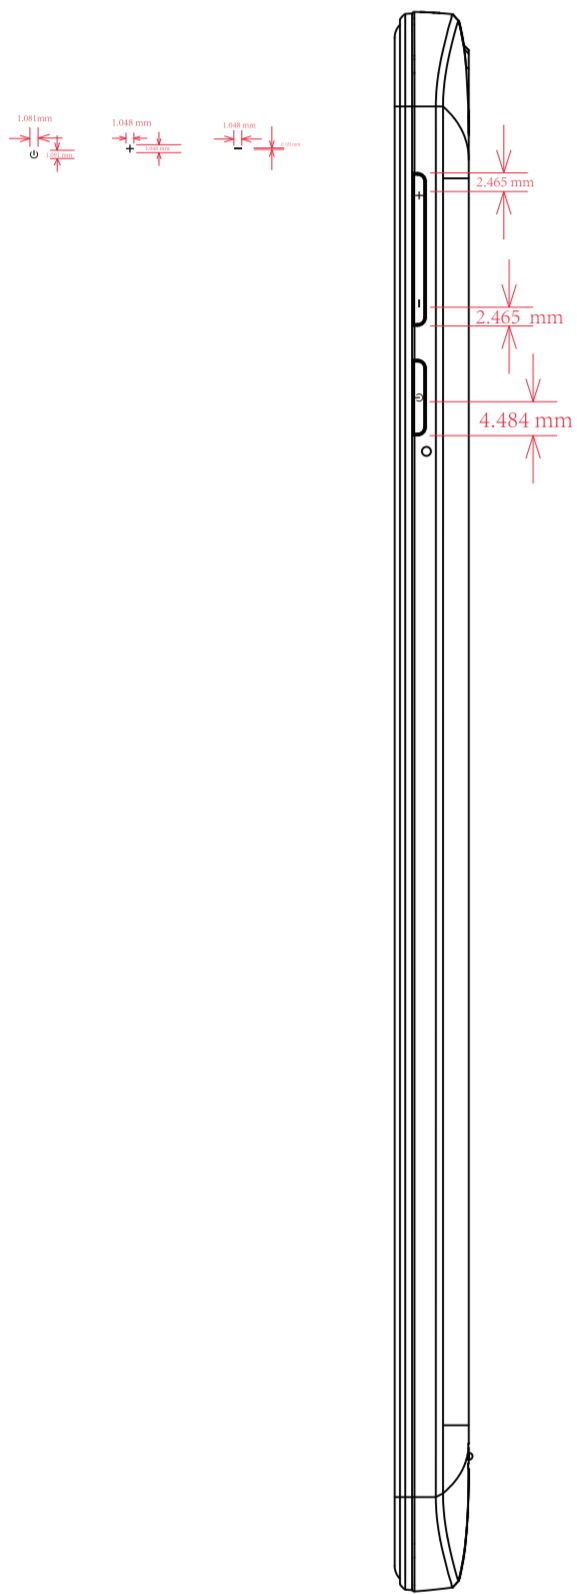

面底壳颜色：海军蓝 PT 19-3815 TPX

silk screen print
C: Cold grey 7 C

silk screen print
C: Cold grey 7 C