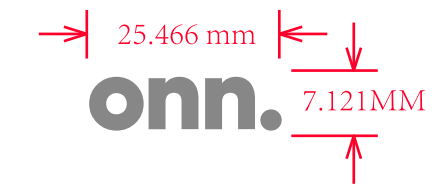

面底壳颜色：海军蓝 PT 19-3815 TPX

silk screen print
C: Cold grey 7 C

silk screen print
C: Cold grey 7C