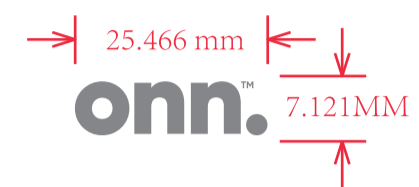

面底壳颜色：海军蓝 PT 19-3815 TPX

silk screen print  
C: Cold grey 7 C

silk screen print  
C: Cold grey 7 C

面底壳颜色：海军蓝 PT 19-3815 TPX

silk screen print  
C: Cold grey 7 C

silk screen print  
C: Cold grey 7 C