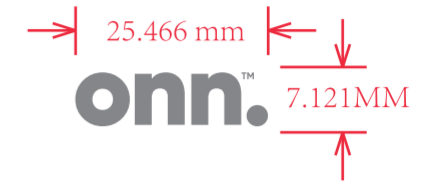

面底壳颜色：海军蓝 PT 19-3815 TPX

silk screen print  
C: Cold grey 7 C

silk screen print  
C: Cold grey 7 C

面底壳颜色：海军蓝 PT 19-3815 TPX

silk screen print  
C: Cold grey 7 C

silk screen print  
C: Cold grey 7 C