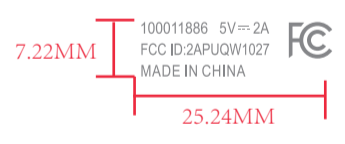

面底壳颜色：海军蓝 PT 19-3815 TPX

silk screen print  
C: Cold grey 7 C

silk screen print  
C: Cold grey 7 C

面底壳颜色：海军蓝 PT 19-3815 TPX

silk screen print  
C: Cold grey 7 C

silk screen print  
C: Cold grey 7 C