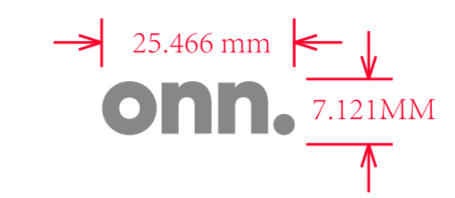

面底壳颜色：海军蓝 PT 19-3815 TPX

silk screen print
C: Cold grey 7 C

silk screen print
C: Cold grey 7 C