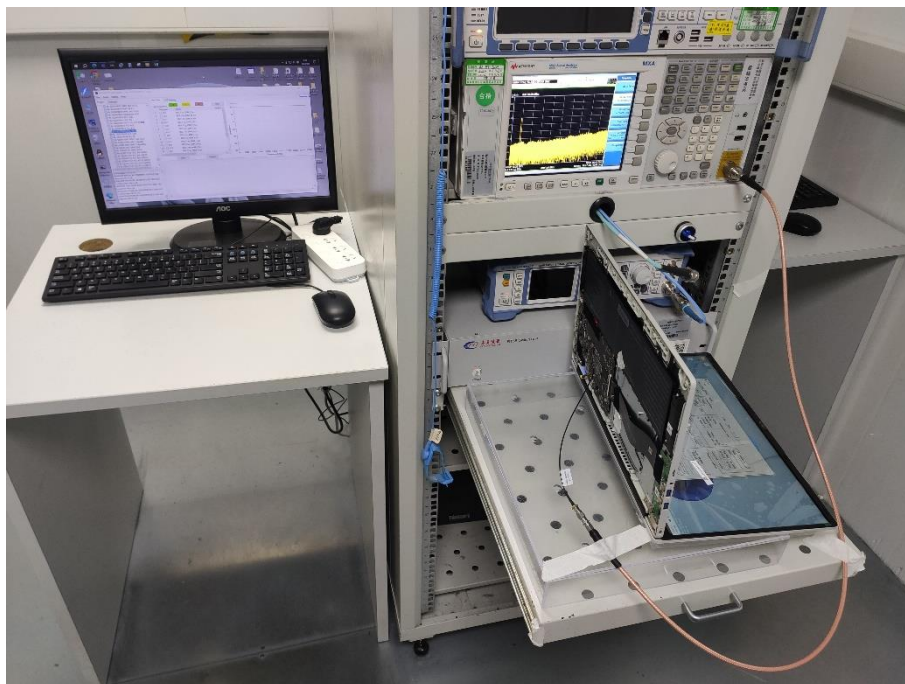

TEST SETUP PHOTOS

1 Radiated Test Photo

Below 30MHz

30MHz-1GHz

Close-up

Above 1GHz

Close-up

2 Conducted Test Photo

Conducted Test-BT

Conducted Test-BLE

Conducted Test-2.4G WIFI

3 Conducted Emissions

Test Photo 1

Test Photo 2

--BLANK BELOW--