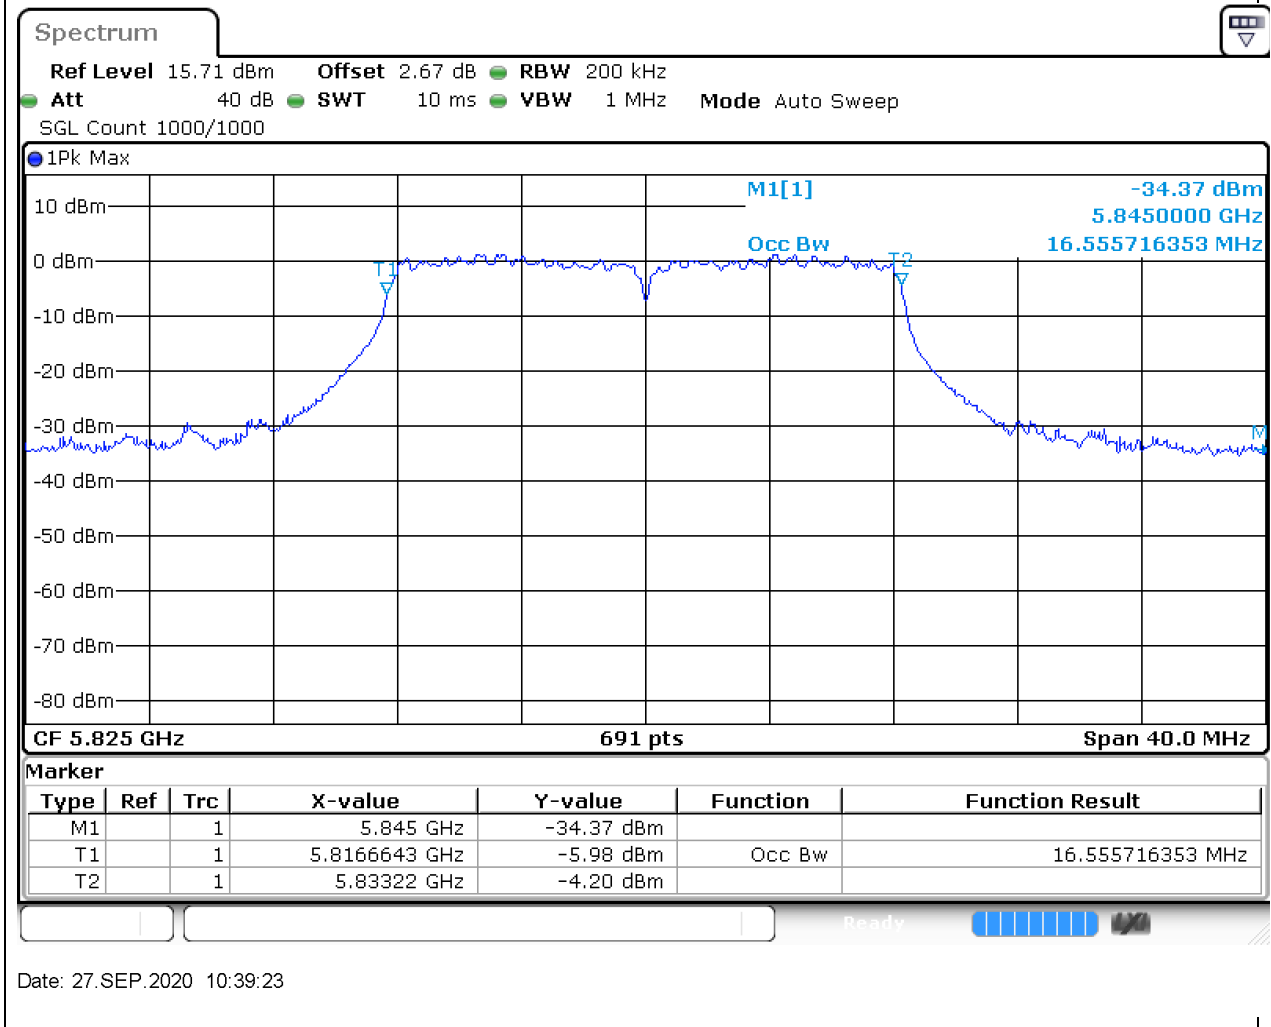

17. 802.11a_20M_Band3_H

17.1. A.2.2-99% Bandwidth(NTNV)

Center Frequency (MHz)	OBW Power (%)	RBW (MHz)	Detector	Limit (MHz)	OBW (MHz)	Verdict
5825	99	0.2	Peak	0	16.555716	Unknow