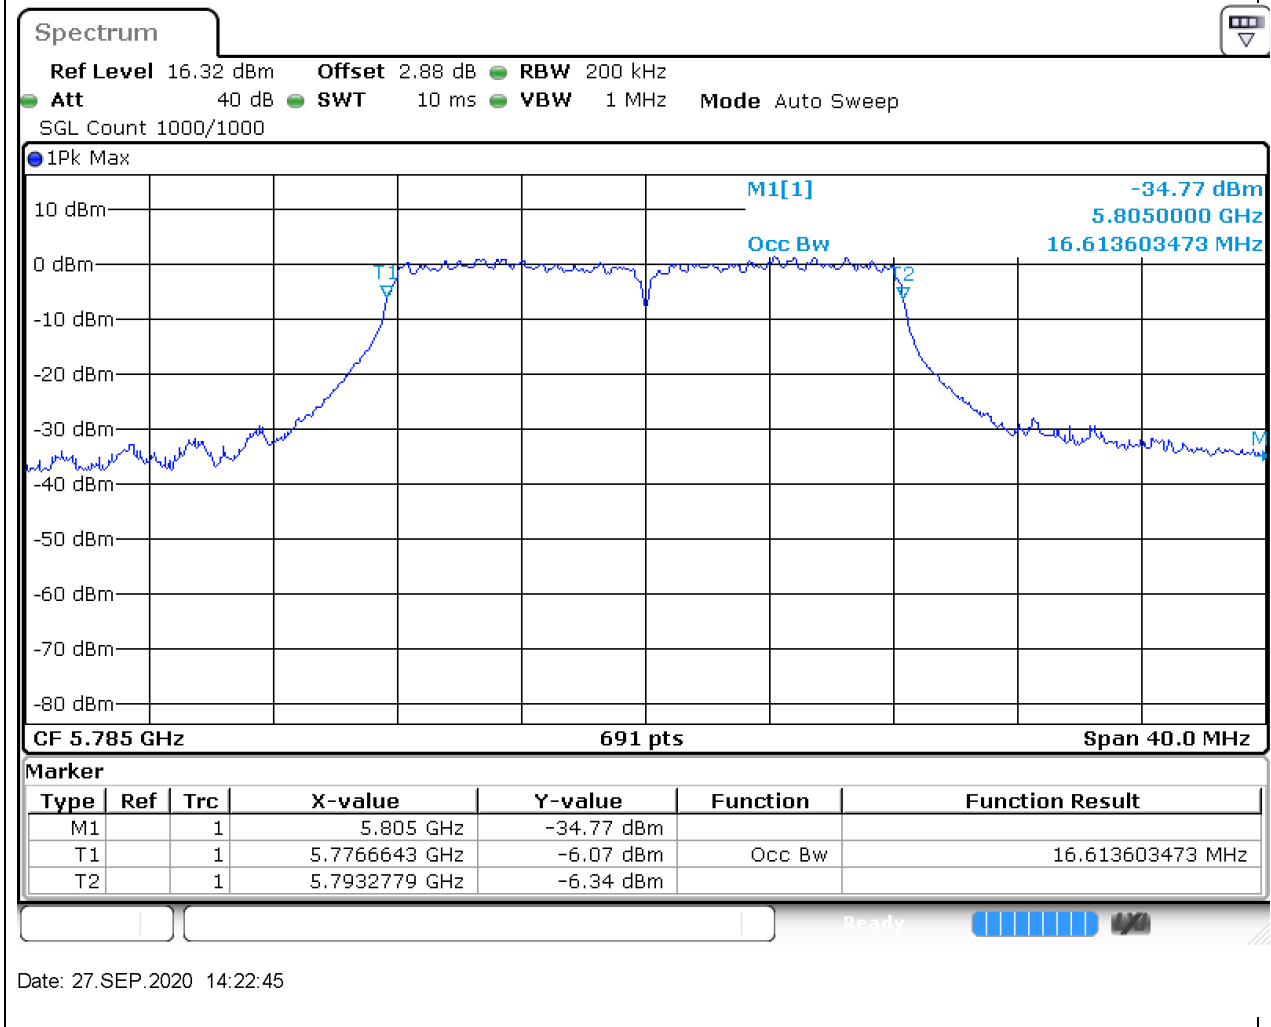

16. 802.11a_20M_Band3_M

16.1. A.2.2-99% Bandwidth(NTNV)

Center Frequency (MHz)	OBW Power (%)	RBW (MHz)	Detector	Limit (MHz)	OBW (MHz)	Verdict
5785	99	0.2	Peak	0	16.613603	Unknown