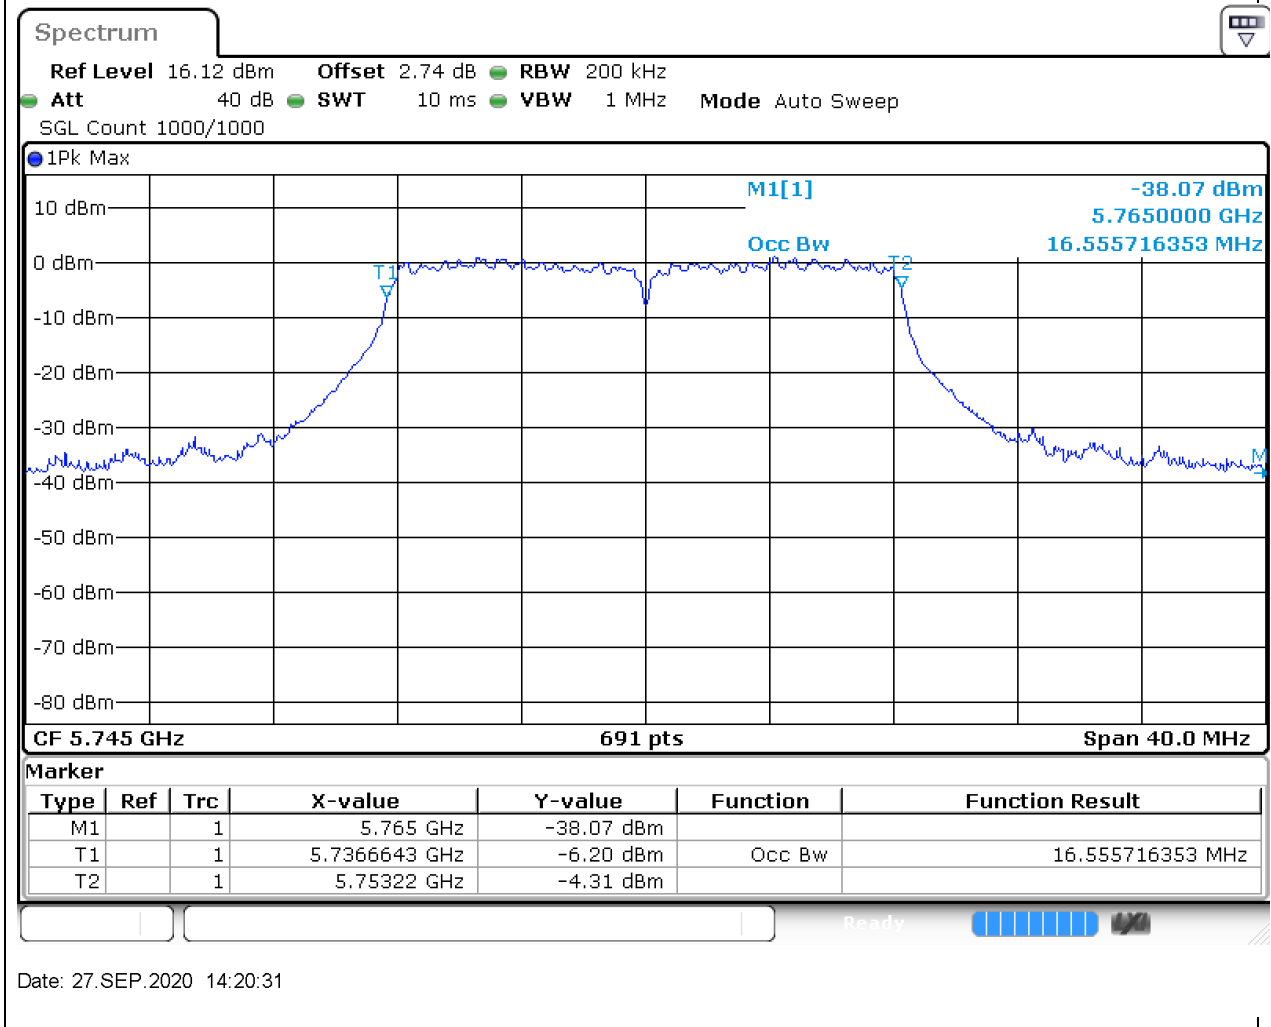

15. 802.11a_20M_Band3_L

15.1. A.2.2-99% Bandwidth(NTNV)

Center Frequency (MHz)	OBW Power (%)	RBW (MHz)	Detector	Limit (MHz)	OBW (MHz)	Verdict
5745	99	0.2	Peak	0	16.555716	Unknown