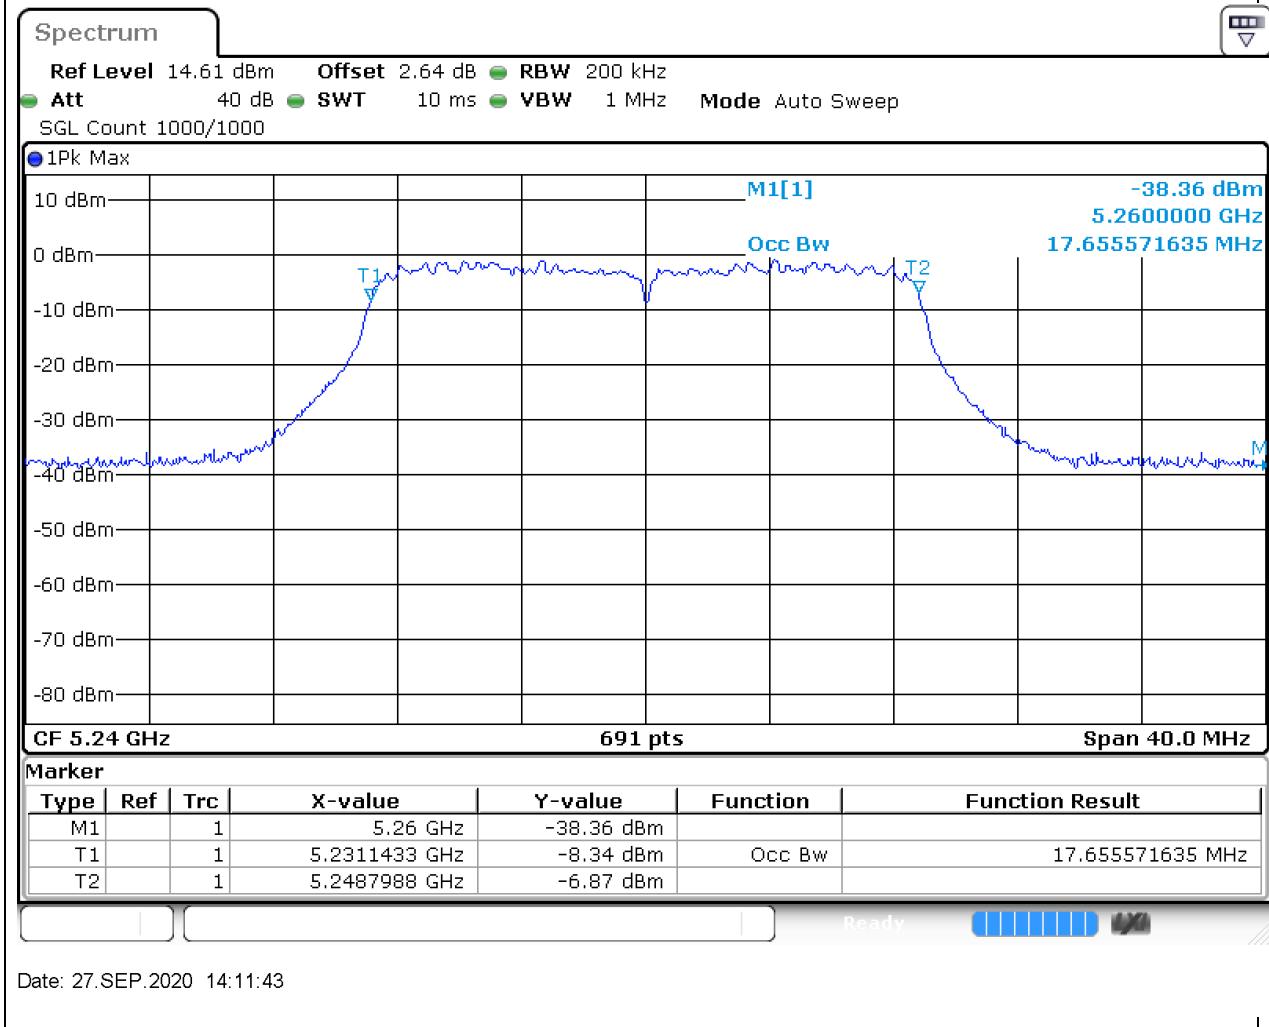

11. 802.11ac_20M_Band1_H

11.1. A.2.2-99% Bandwidth(NTNV)

Center Frequency (MHz)	OBW Power (%)	RBW (MHz)	Detector	Limit (MHz)	OBW (MHz)	Verdict
5240	99	0.2	Peak	0	17.655572	Unknown