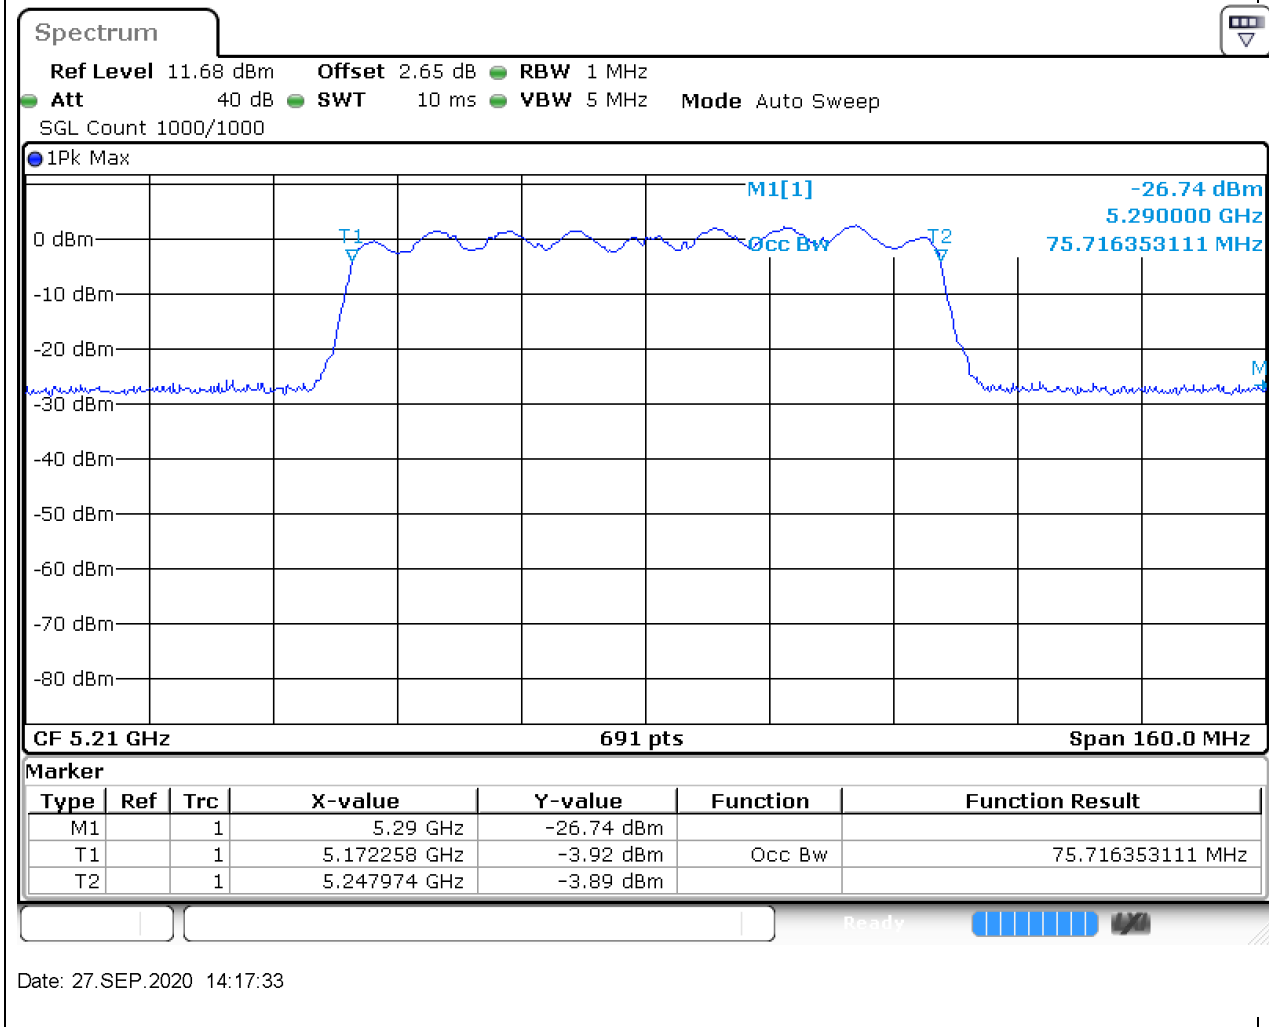

14. 802.11ac_80M_Band1_M

14.1. A.2.2-99% Bandwidth(NTNV)

Center Frequency (MHz)	OBW Power (%)	RBW (MHz)	Detector	Limit (MHz)	OBW (MHz)	Verdict
5210	99	1	Peak	0	75.716353	Unknown