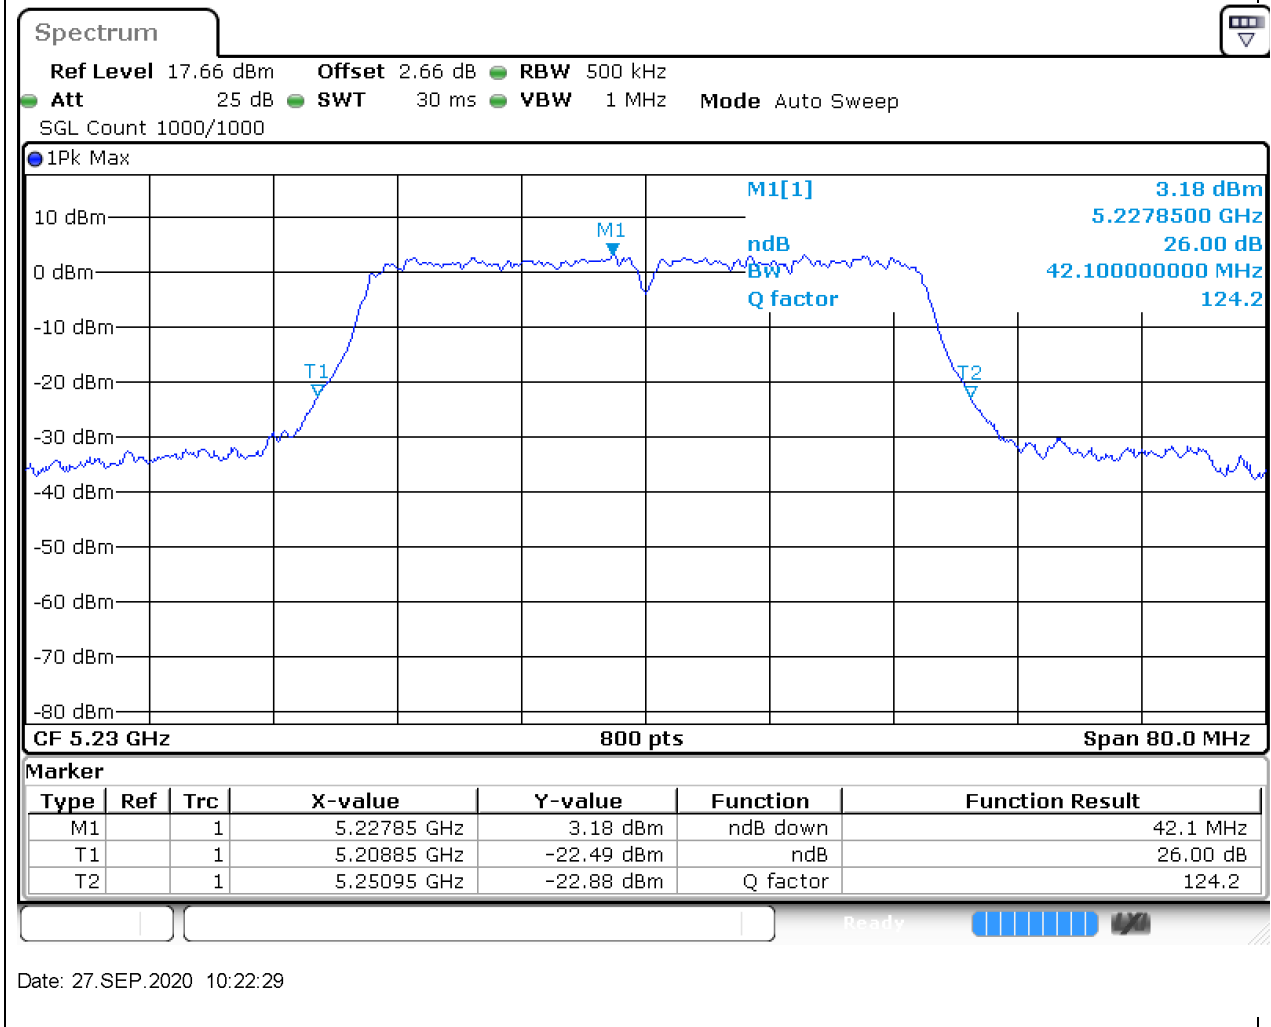

13. 802.11ac_40M_Band1_H

13.1. A.2-26dB Bandwidth(NTNV)

Center Frequency (MHz)	XdB Down	RBW (MHz)	Detector	Limit (MHz)	XdB BandWidth (MHz)	Verdict
5230	26	0.5	Peak	0	42.1	Unknown