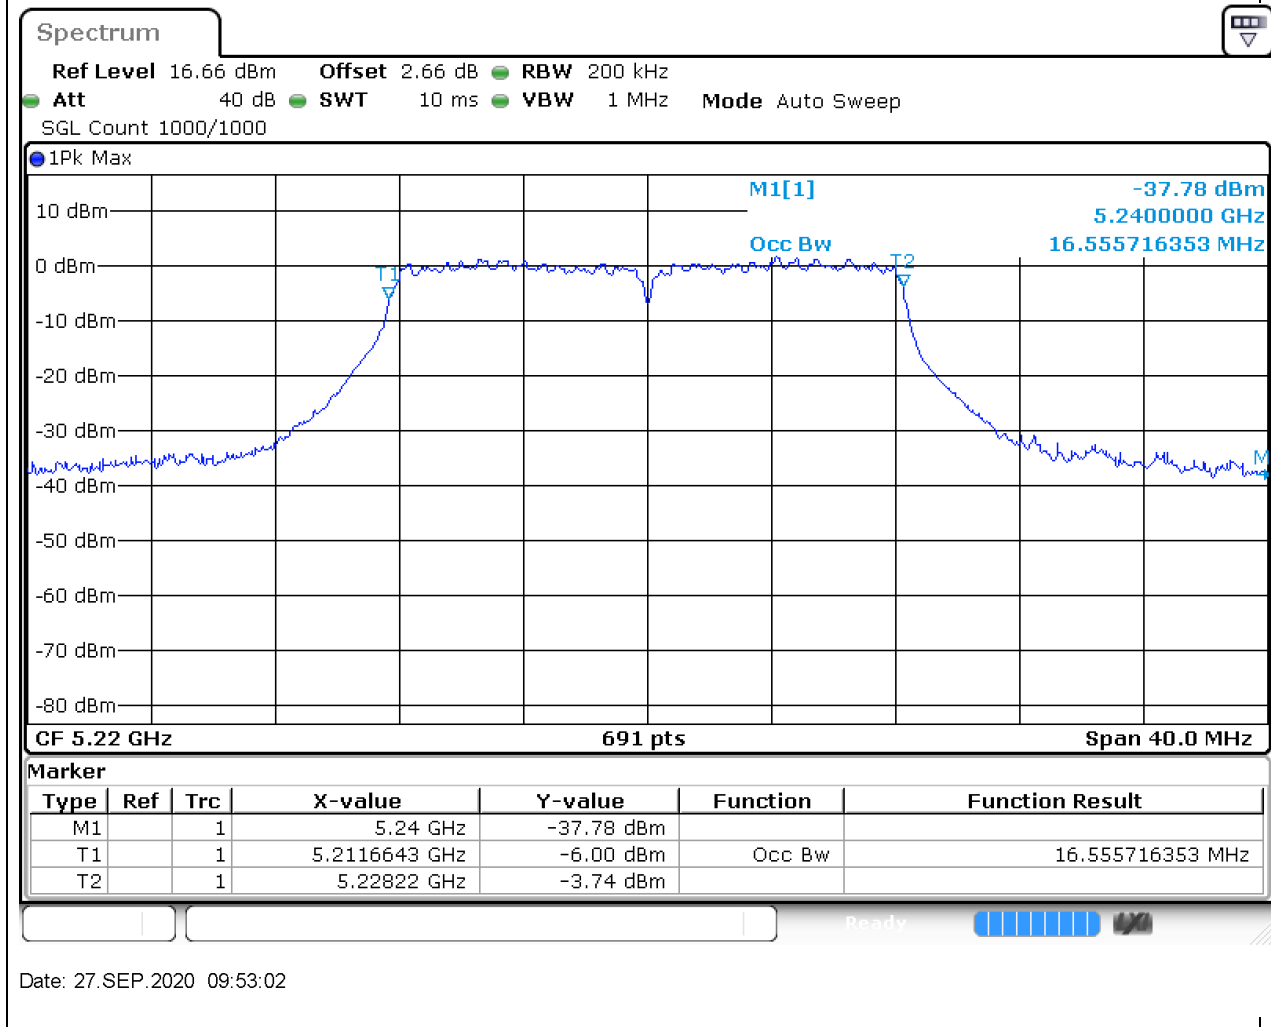

2. 802.11a_20M_Band1_M

2.1. A.2.2-99% Bandwidth(NTNV)

Center Frequency (MHz)	OBW Power (%)	RBW (MHz)	Detector	Limit (MHz)	OBW (MHz)	Verdict
5220	99	0.2	Peak	0	16.555716	Unknown