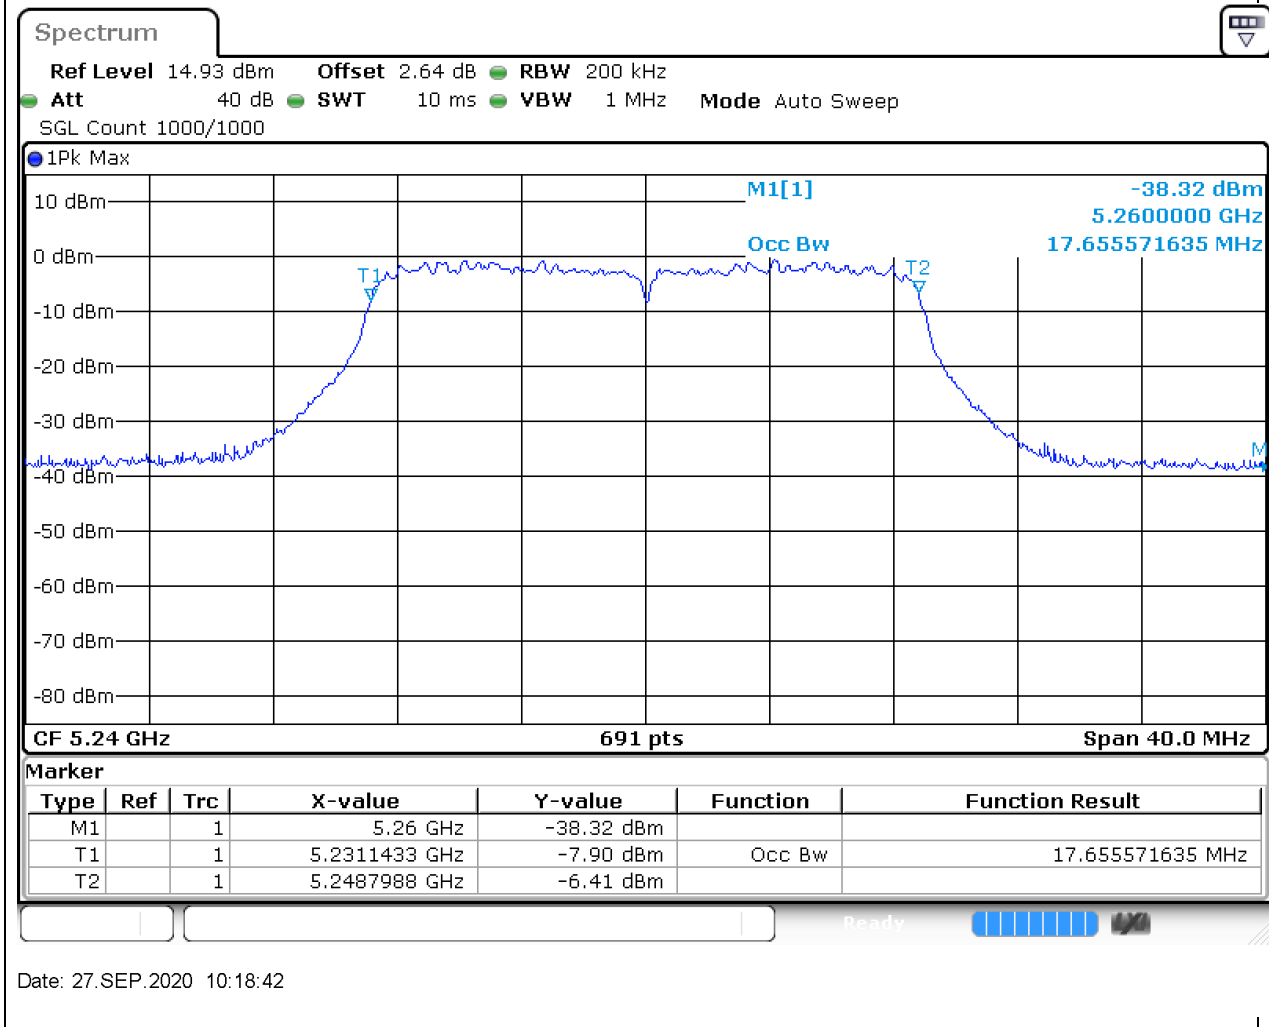

11. 802.11ac_20M_Band1_H

11.1. A.2.2-99% Bandwidth(NTNV)

Center Frequency (MHz)	OBW Power (%)	RBW (MHz)	Detector	Limit (MHz)	OBW (MHz)	Verdict
5240	99	0.2	Peak	0	17.655572	Unknown