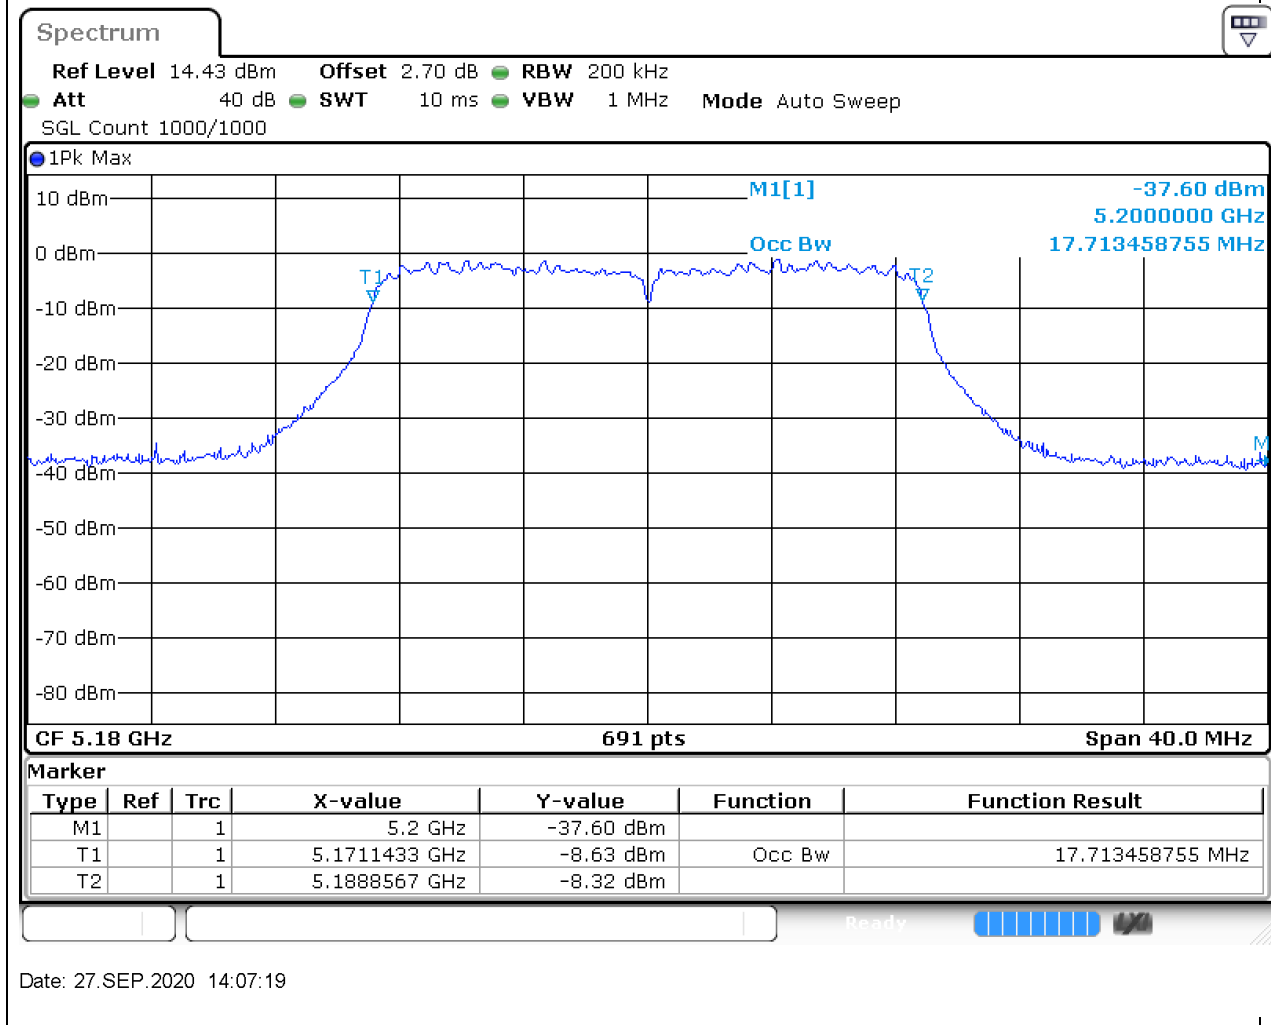

9. 802.11ac_20M_Band1_L

9.1. A.2.2-99% Bandwidth(NTNV)

Center Frequency (MHz)	OBW Power (%)	RBW (MHz)	Detector	Limit (MHz)	OBW (MHz)	Verdict
5180	99	0.2	Peak	0	17.713459	Unknown