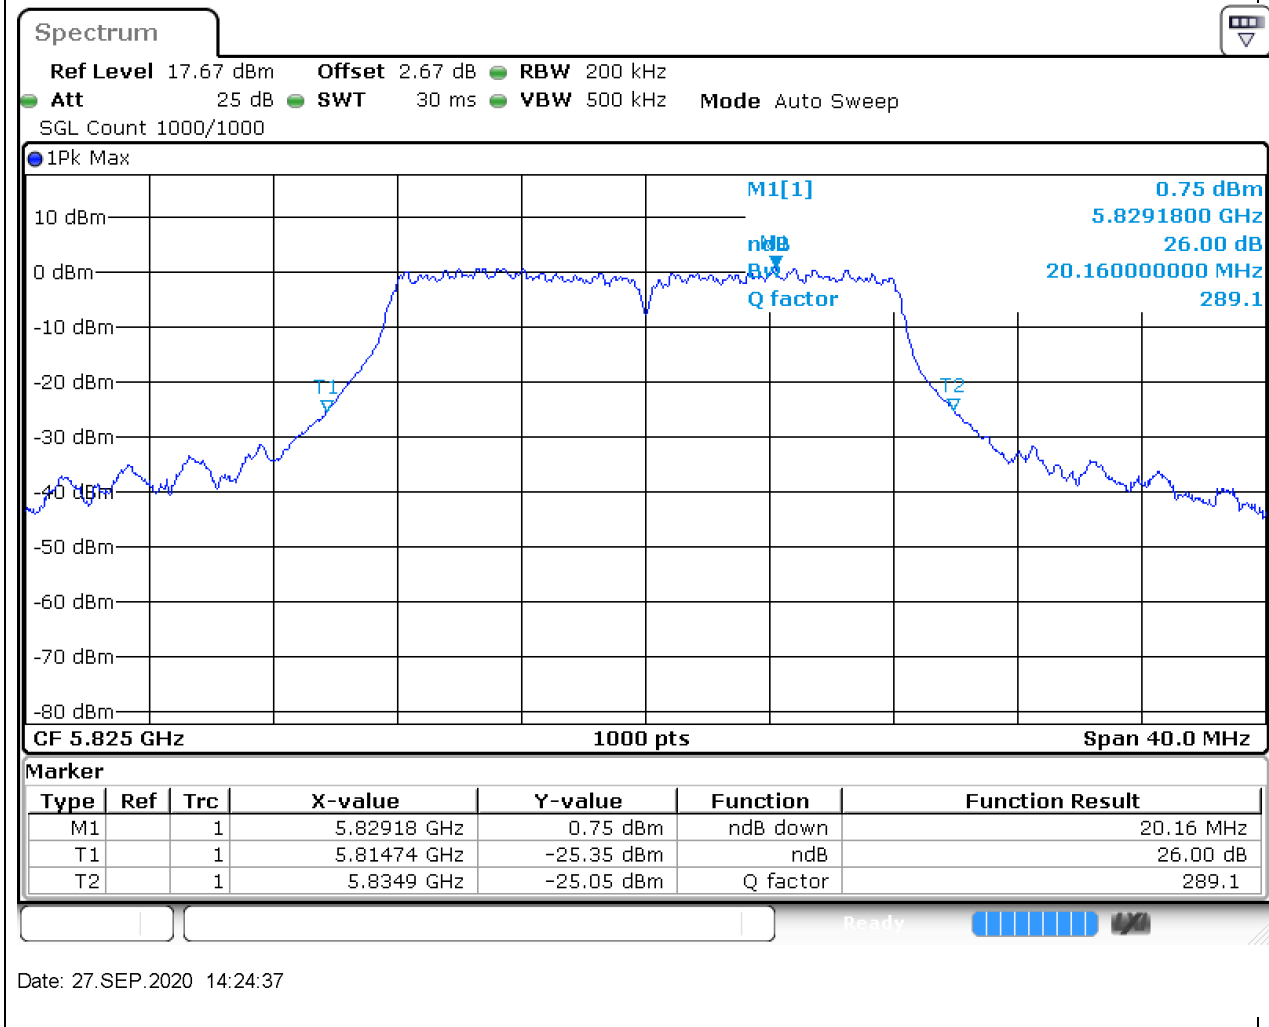

17. 802.11a_20M_Band3_H

17.1. A.2-26dB Bandwidth(NTNV)

Center Frequency (MHz)	XdB Down	RBW (MHz)	Detector	Limit (MHz)	XdB BandWidth (MHz)	Verdict
5825	26	0.2	Peak	0	20.16	Unknow