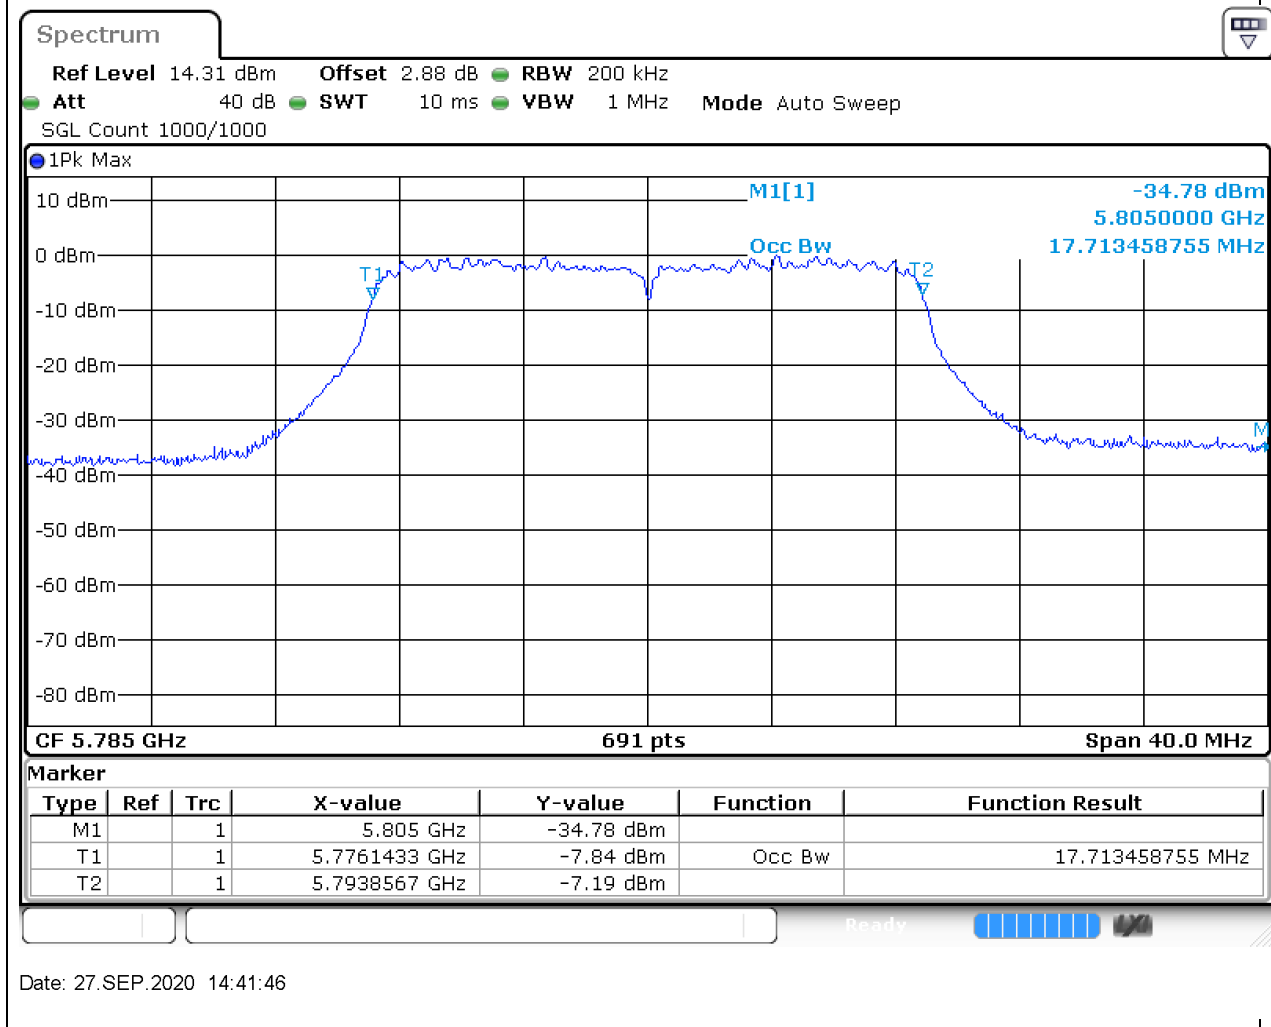

24. 802.11ac_20M_Band3_M

24.1. A.2.2-99% Bandwidth(NTNV)

Center Frequency (MHz)	OBW Power (%)	RBW (MHz)	Detector	Limit (MHz)	OBW (MHz)	Verdict
5785	99	0.2	Peak	0	17.713459	Unknown