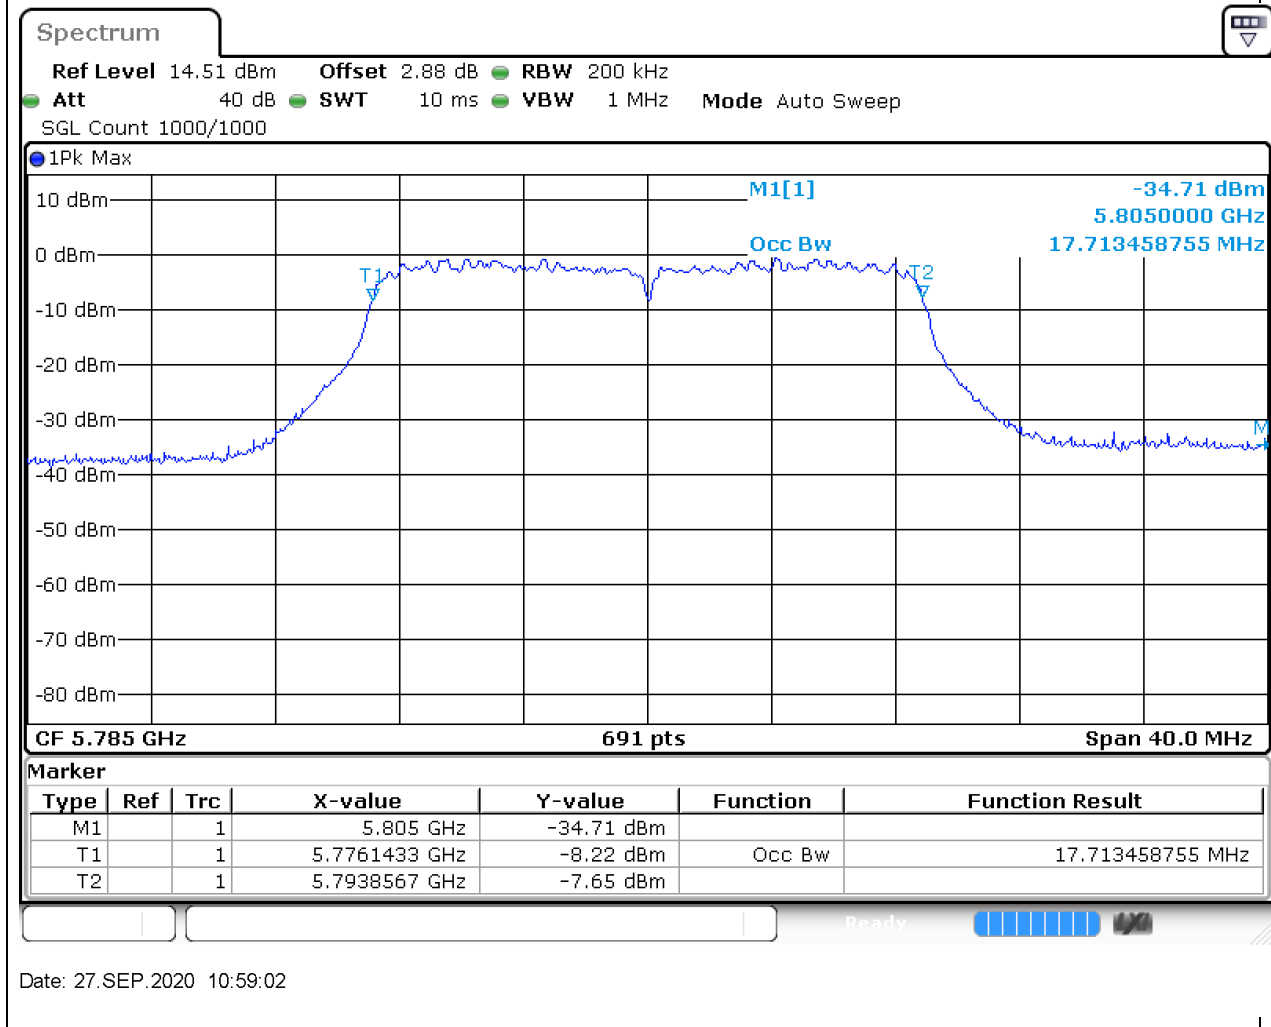

24. 802.11ac_20M_Band3_M

24.1. A.2.2-99% Bandwidth(NTNV)

Center Frequency (MHz)	OBW Power (%)	RBW (MHz)	Detector	Limit (MHz)	OBW (MHz)	Verdict
5785	99	0.2	Peak	0	17.713459	Unknown