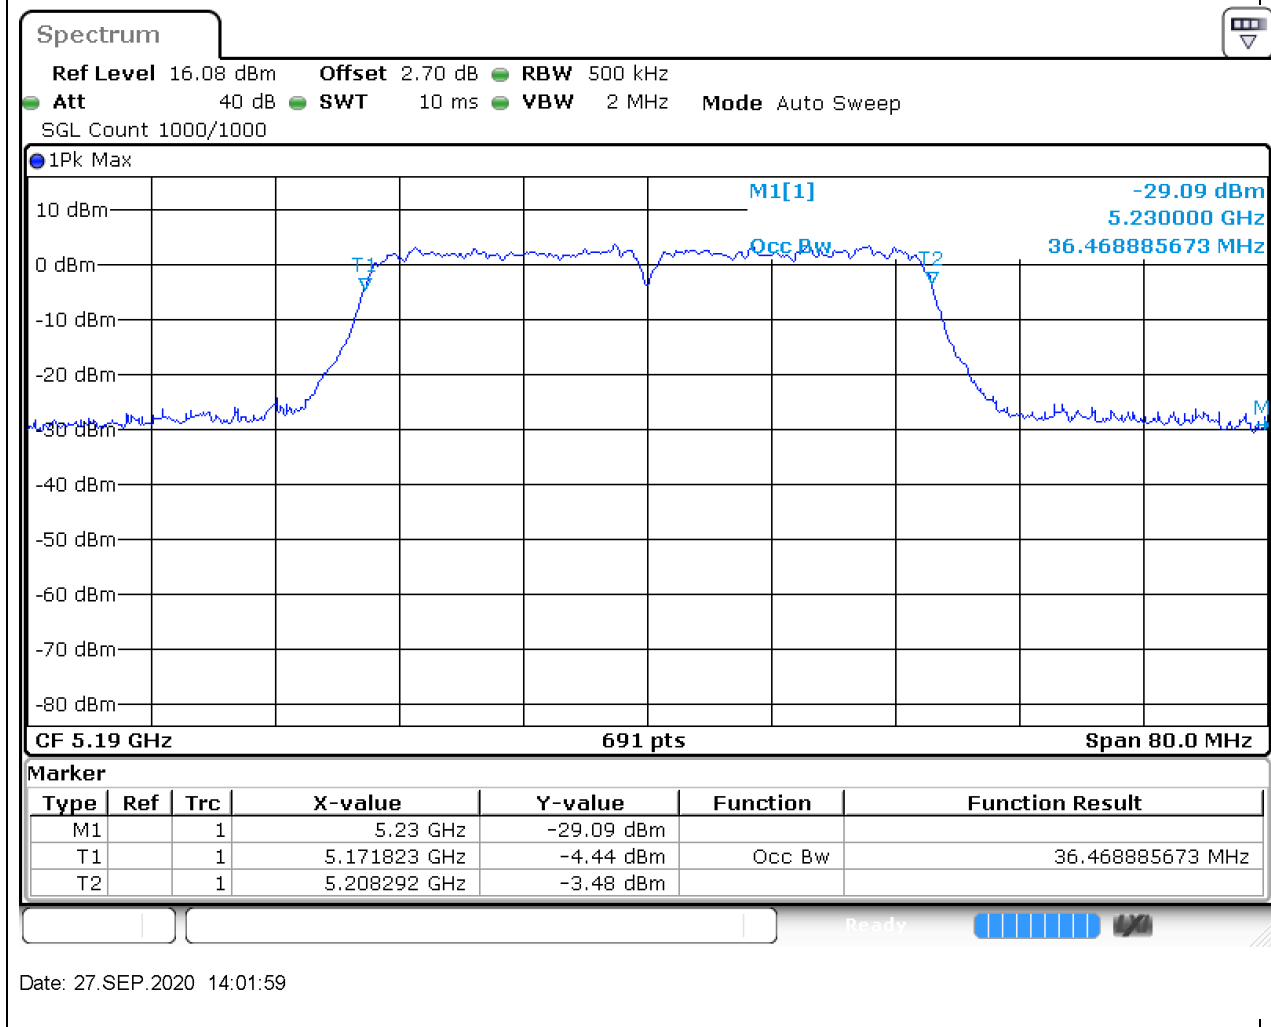

7. 802.11n_40M_Band1_L

7.1. A.2.2-99% Bandwidth(NTNV)

Center Frequency (MHz)	OBW Power (%)	RBW (MHz)	Detector	Limit (MHz)	OBW (MHz)	Verdict
5190	99	0.5	Peak	0	36.468886	Unknown