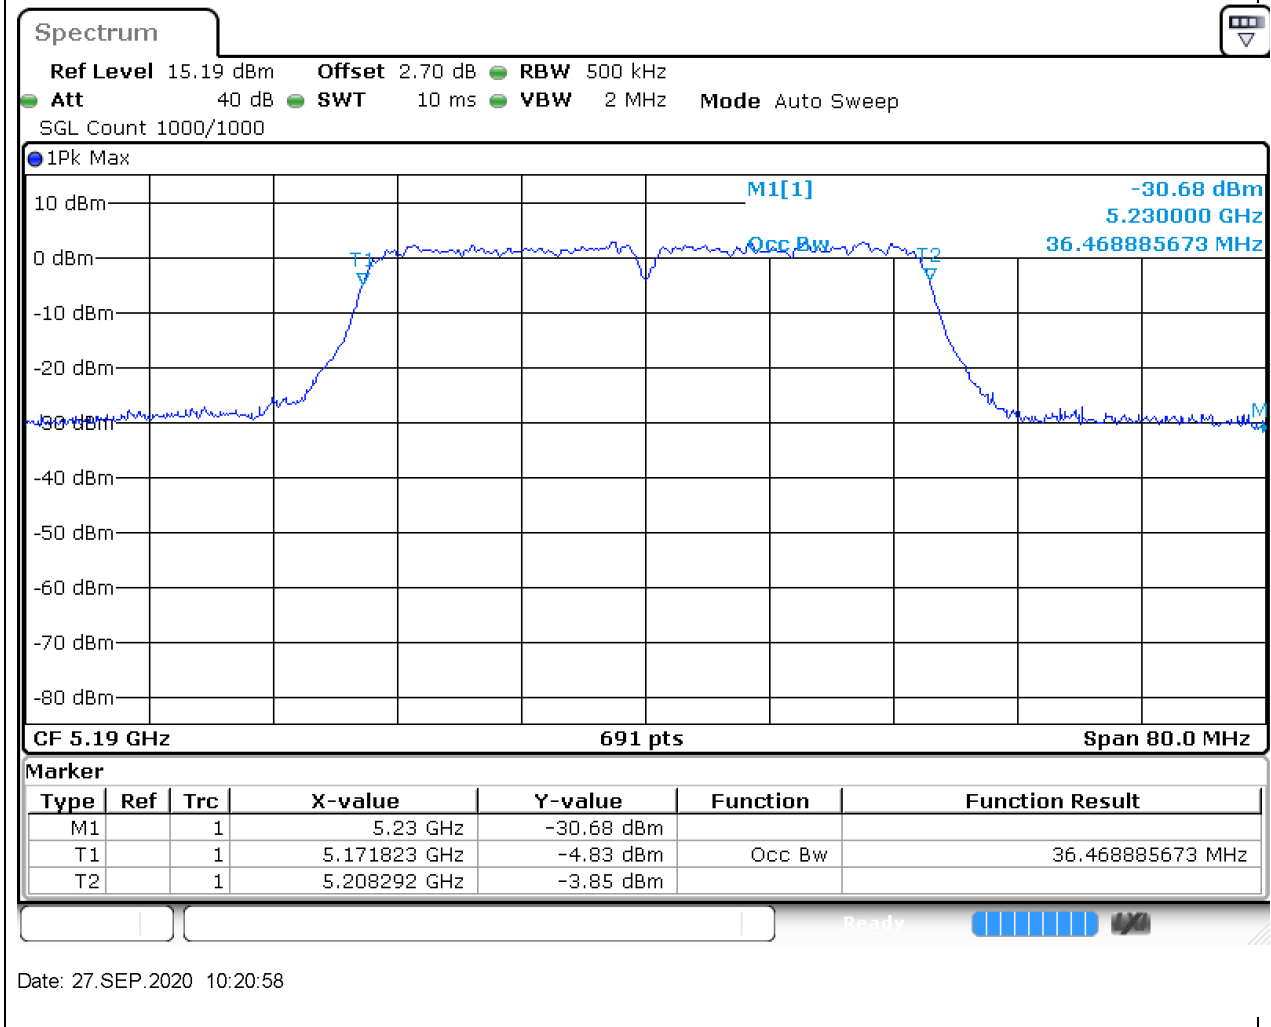

12. 802.11ac_40M_Band1_L

12.1. A.2.2-99% Bandwidth(NTNV)

Center Frequency (MHz)	OBW Power (%)	RBW (MHz)	Detector	Limit (MHz)	OBW (MHz)	Verdict
5190	99	0.5	Peak	0	36.468886	Unknown