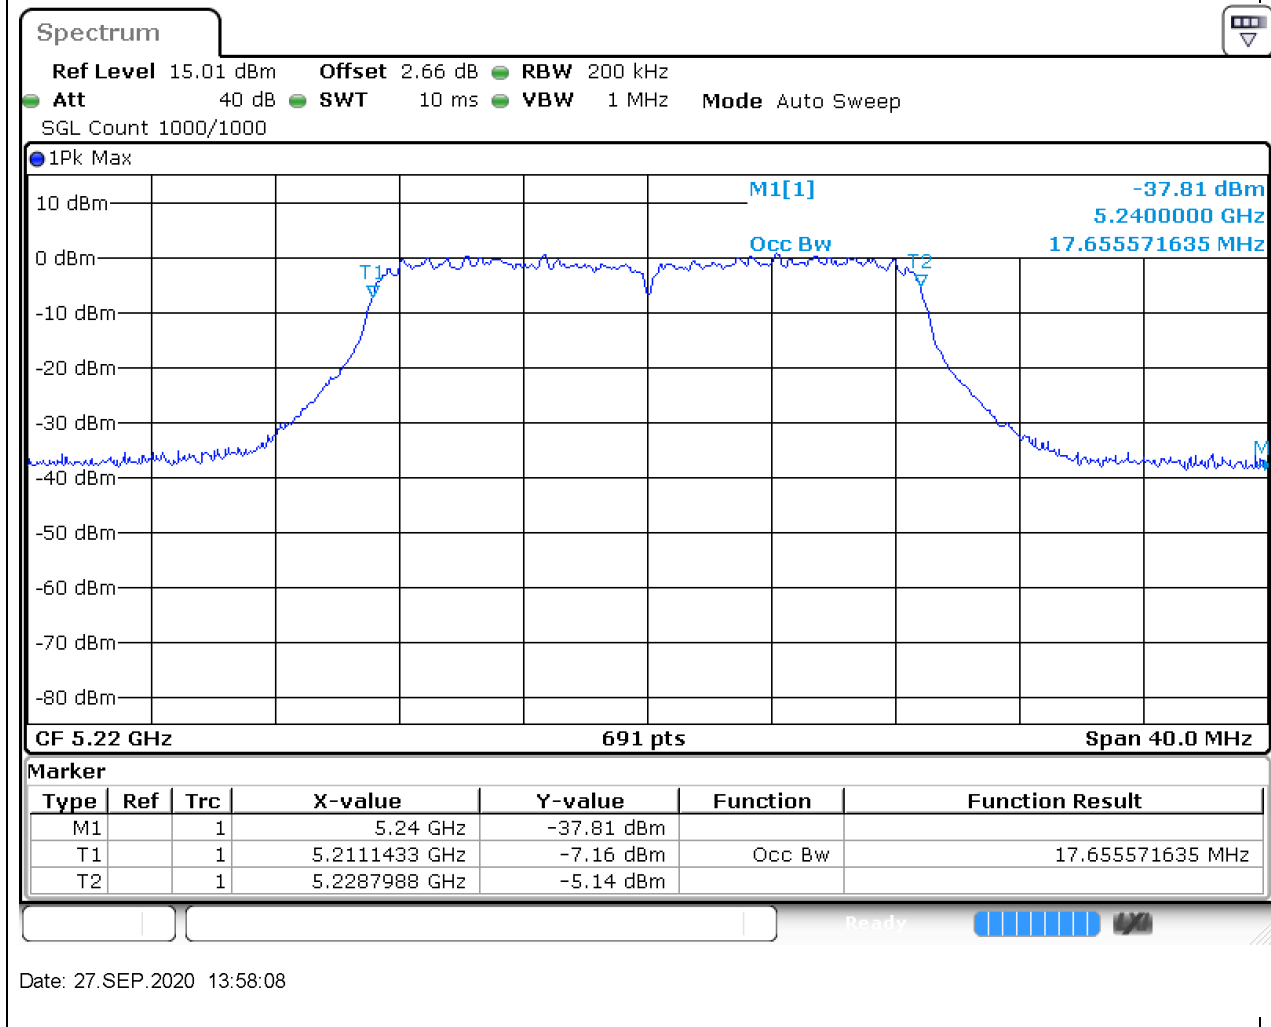

5. 802.11n_20M_Band1_M

5.1. A.2.2-99% Bandwidth(NTNV)

Center Frequency (MHz)	OBW Power (%)	RBW (MHz)	Detector	Limit (MHz)	OBW (MHz)	Verdict
5220	99	0.2	Peak	0	17.655572	Unknown