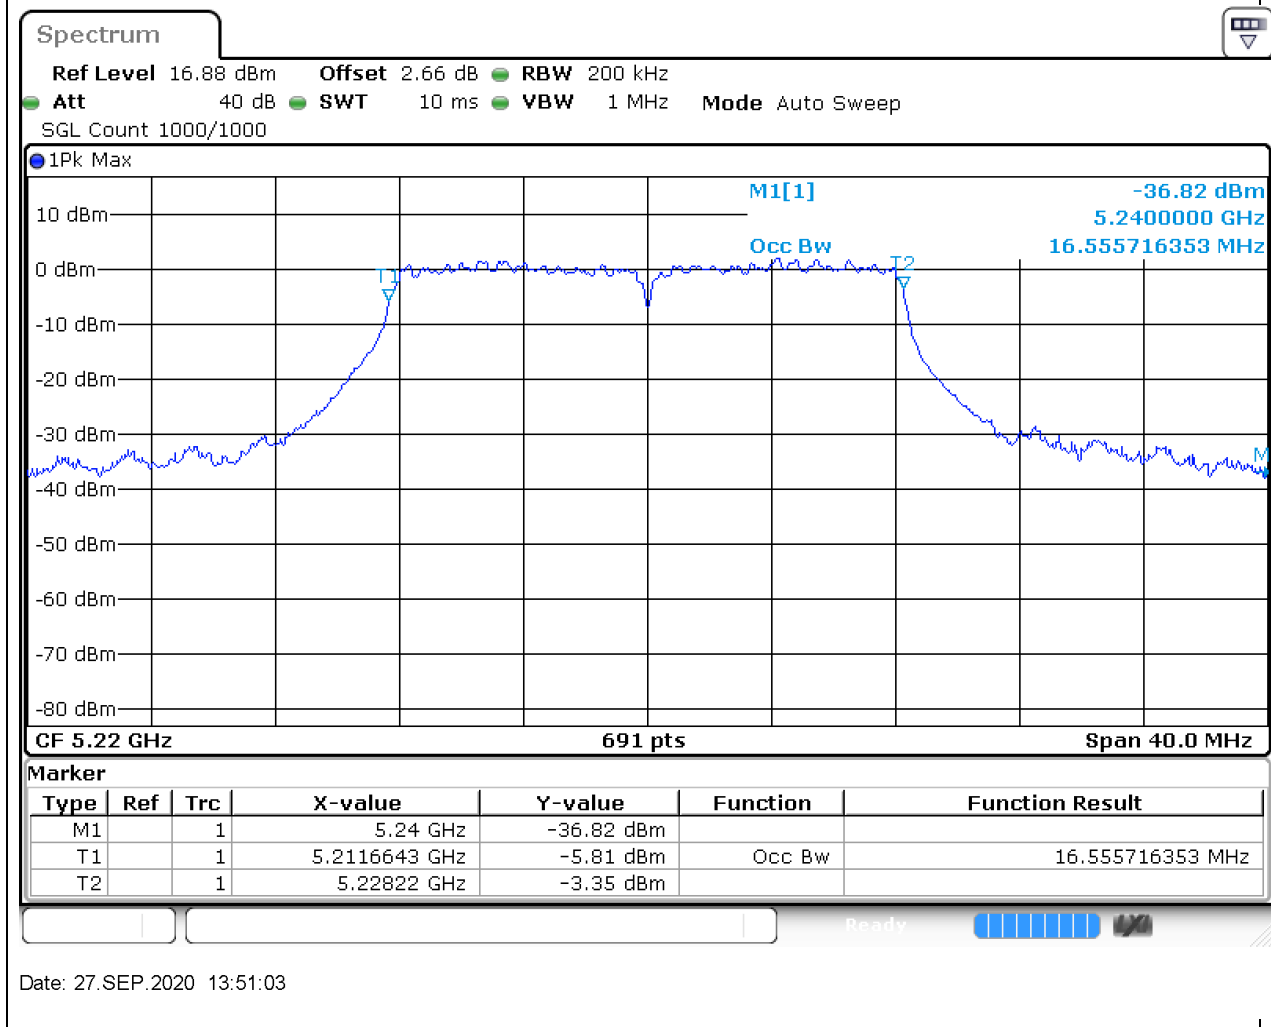

2. 802.11a_20M_Band1_M

2.1. A.2.2-99% Bandwidth(NTNV)

Center Frequency (MHz)	OBW Power (%)	RBW (MHz)	Detector	Limit (MHz)	OBW (MHz)	Verdict
5220	99	0.2	Peak	0	16.555716	Unknown