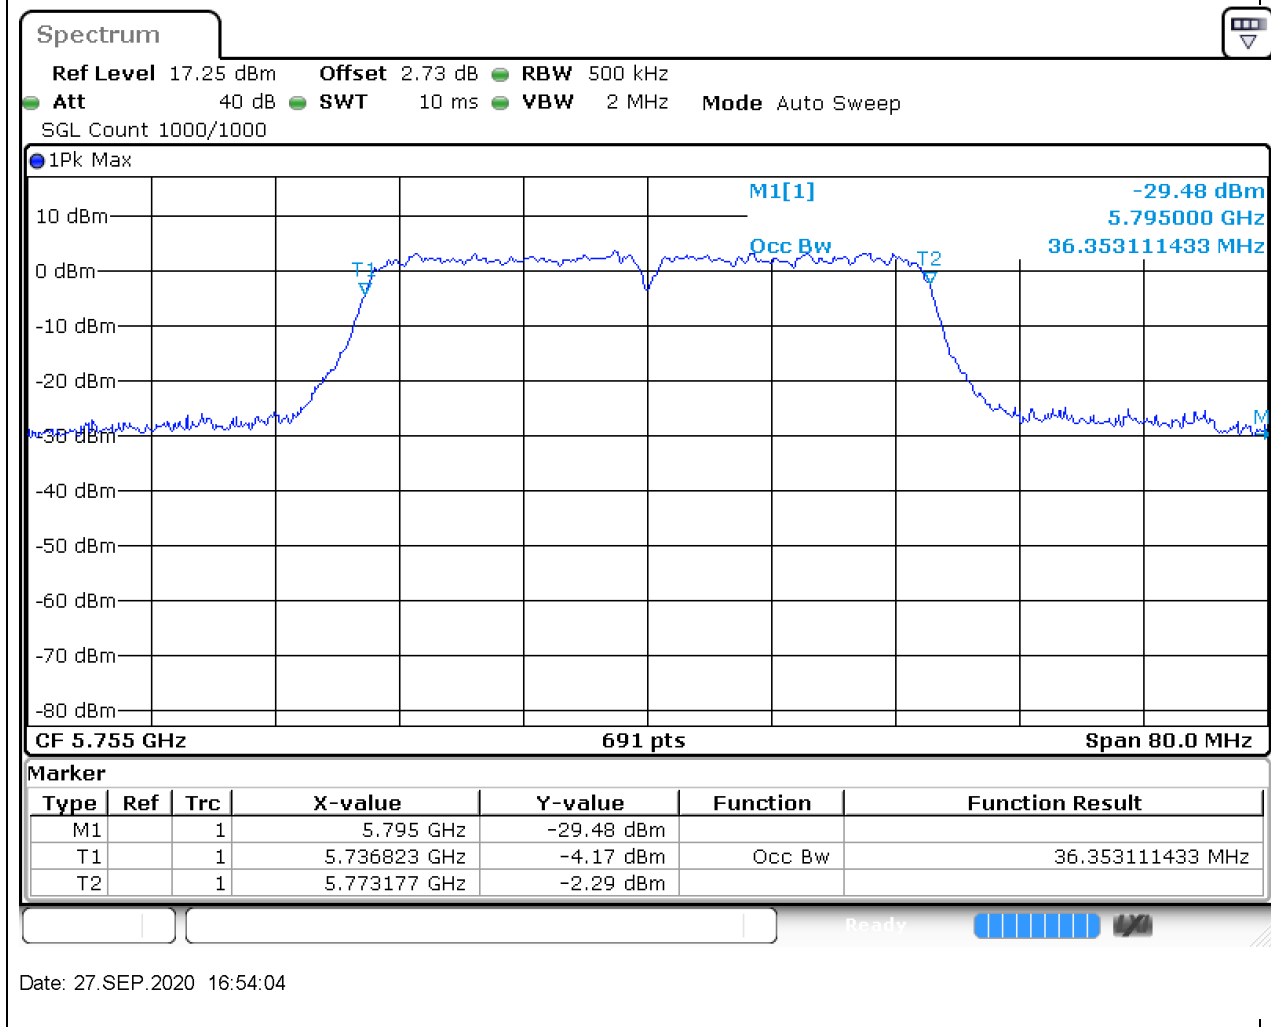

21. 802.11n_40M_Band3_L

21.4. A.2.2-99% Bandwidth(NTNV)

Center Frequency (MHz)	OBW Power (%)	RBW (MHz)	Detector	Limit (MHz)	OBW (MHz)	Verdict
5755	99	0.5	Peak	0	36.353111	Unknown