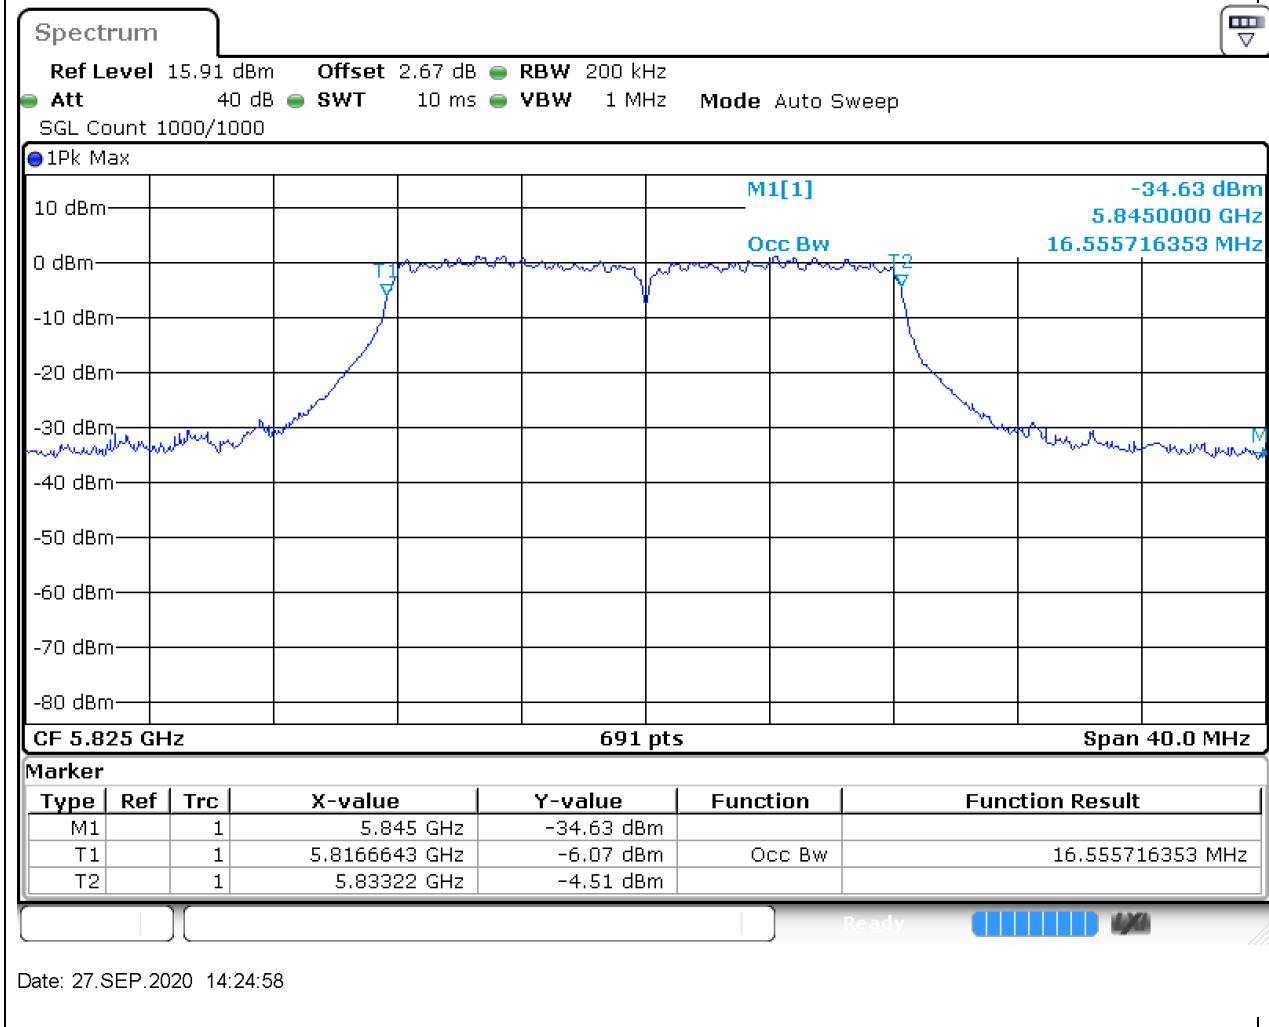

17. 802.11a_20M_Band3_H

17.1. A.2.2-99% Bandwidth(NTNV)

Center Frequency (MHz)	OBW Power (%)	RBW (MHz)	Detector	Limit (MHz)	OBW (MHz)	Verdict
5825	99	0.2	Peak	0	16.555716	Unknown