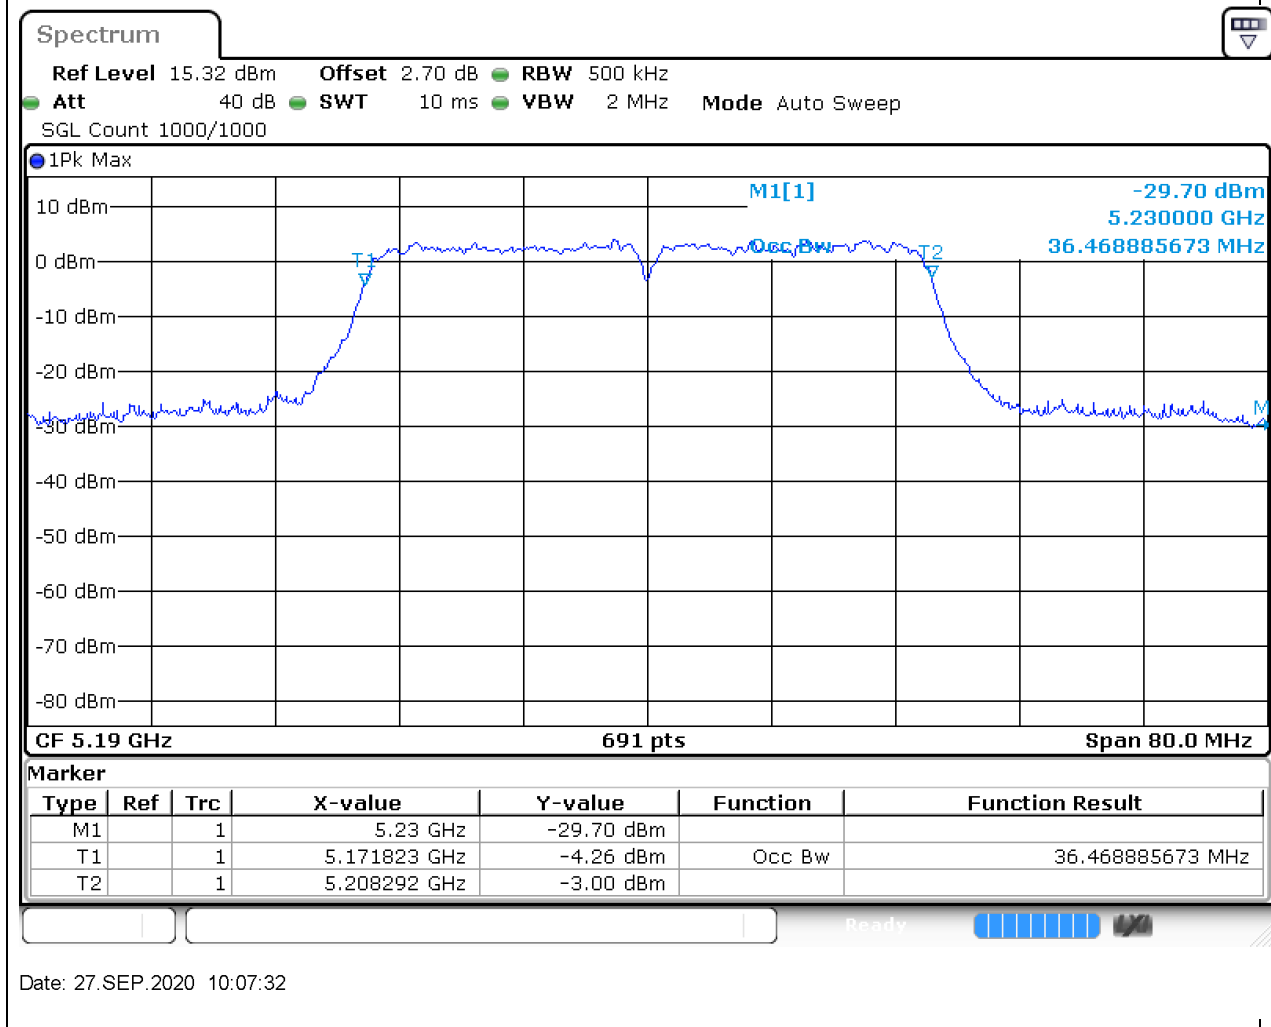

7. 802.11n_40M_Band1_L

7.1. A.2.2-99% Bandwidth(NTNV)

Center Frequency (MHz)	OBW Power (%)	RBW (MHz)	Detector	Limit (MHz)	OBW (MHz)	Verdict
5190	99	0.5	Peak	0	36.468886	Unknown