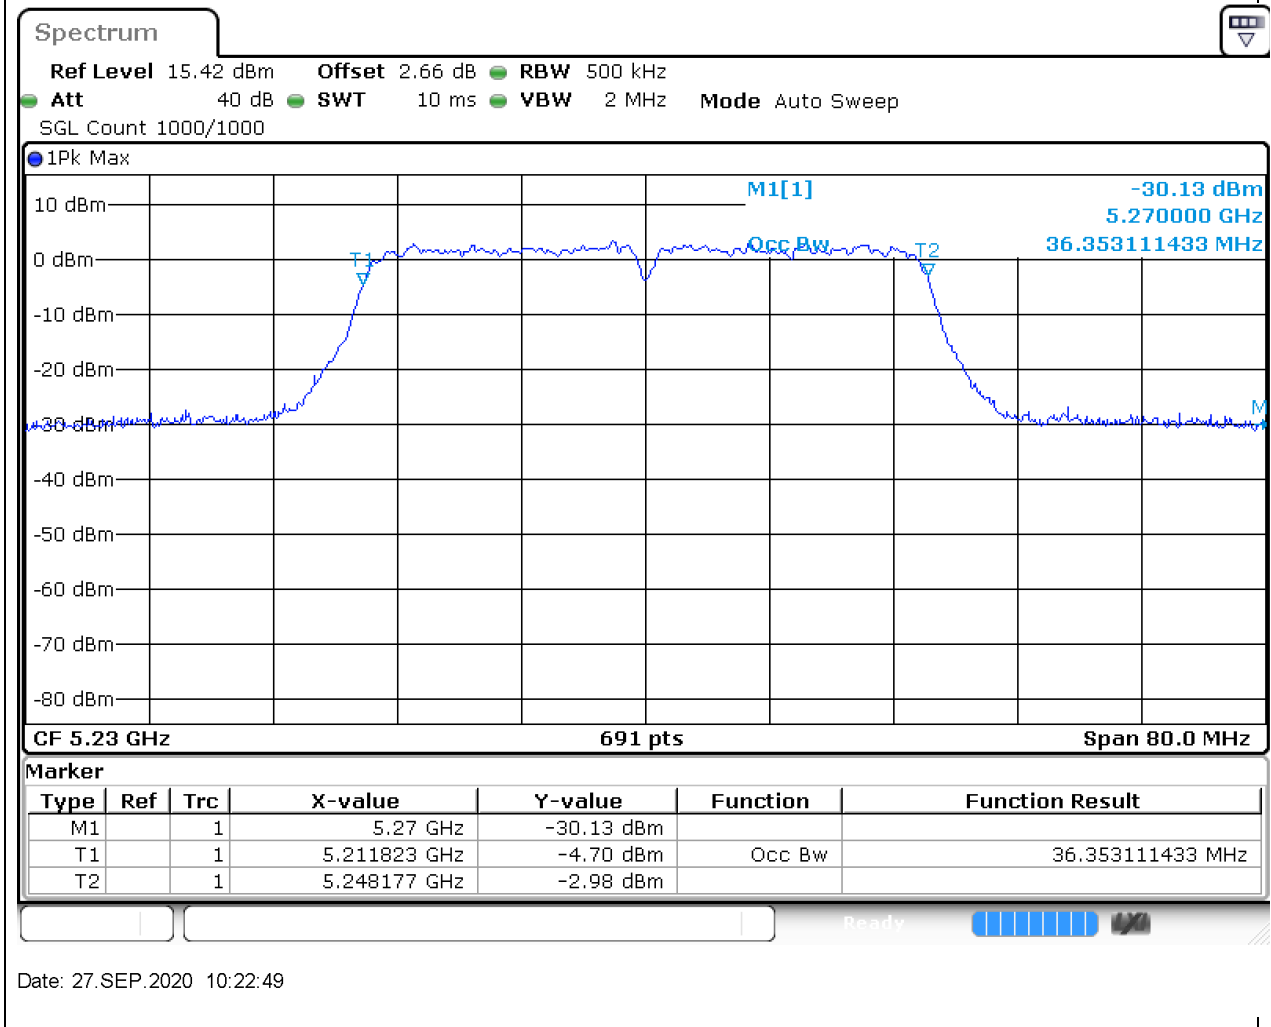

13. 802.11ac_40M_Band1_H

13.1. A.2.2-99% Bandwidth(NTNV)

Center Frequency (MHz)	OBW Power (%)	RBW (MHz)	Detector	Limit (MHz)	OBW (MHz)	Verdict
5230	99	0.5	Peak	0	36.353111	Unknown