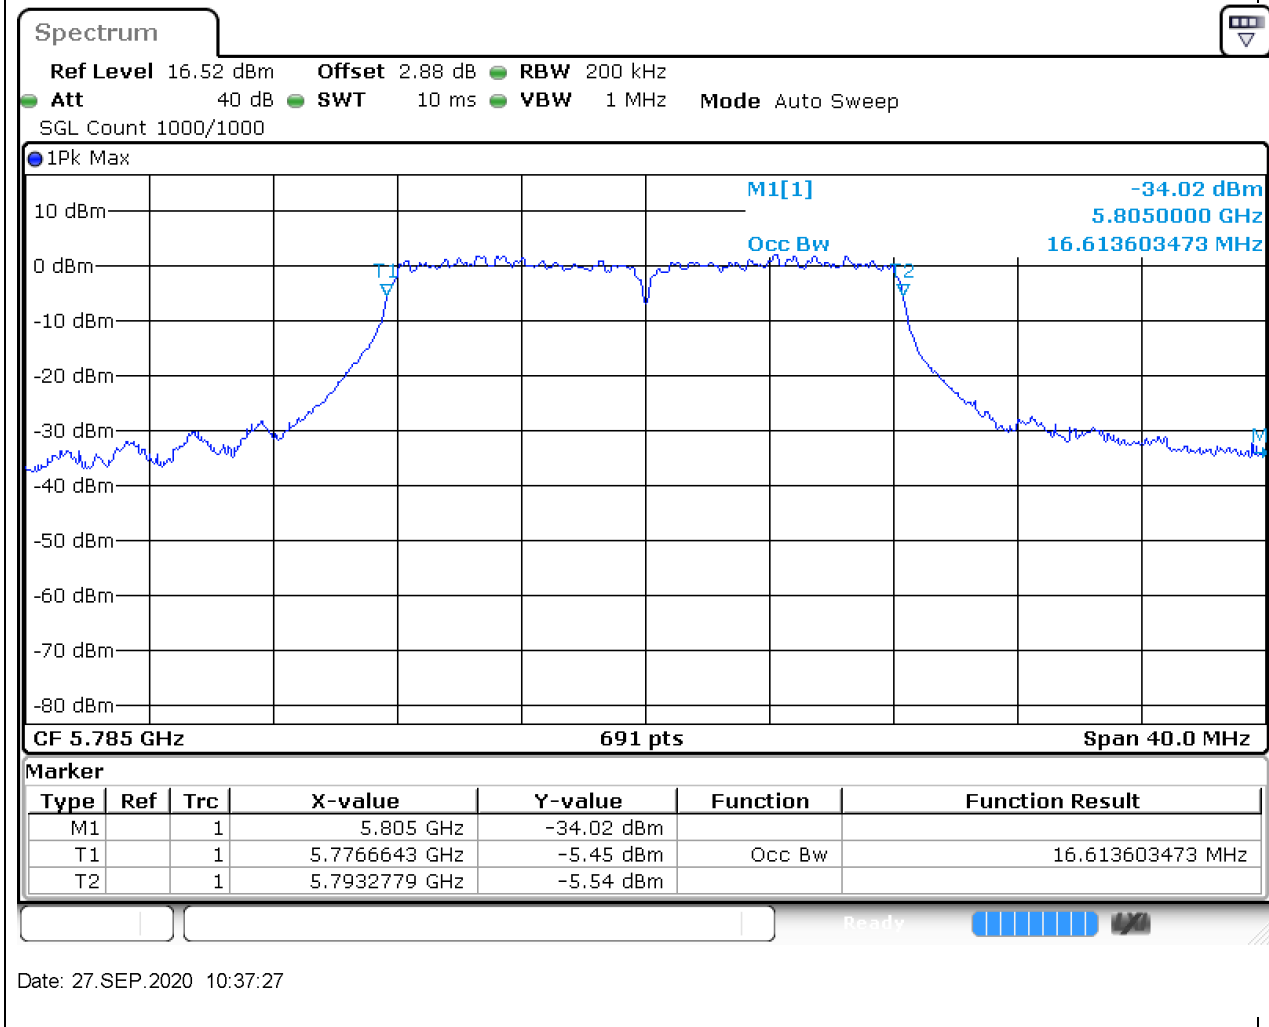

16. 802.11a_20M_Band3_M

16.1. A.2.2-99% Bandwidth(NTNV)

Center Frequency (MHz)	OBW Power (%)	RBW (MHz)	Detector	Limit (MHz)	OBW (MHz)	Verdict
5785	99	0.2	Peak	0	16.613603	Unknown