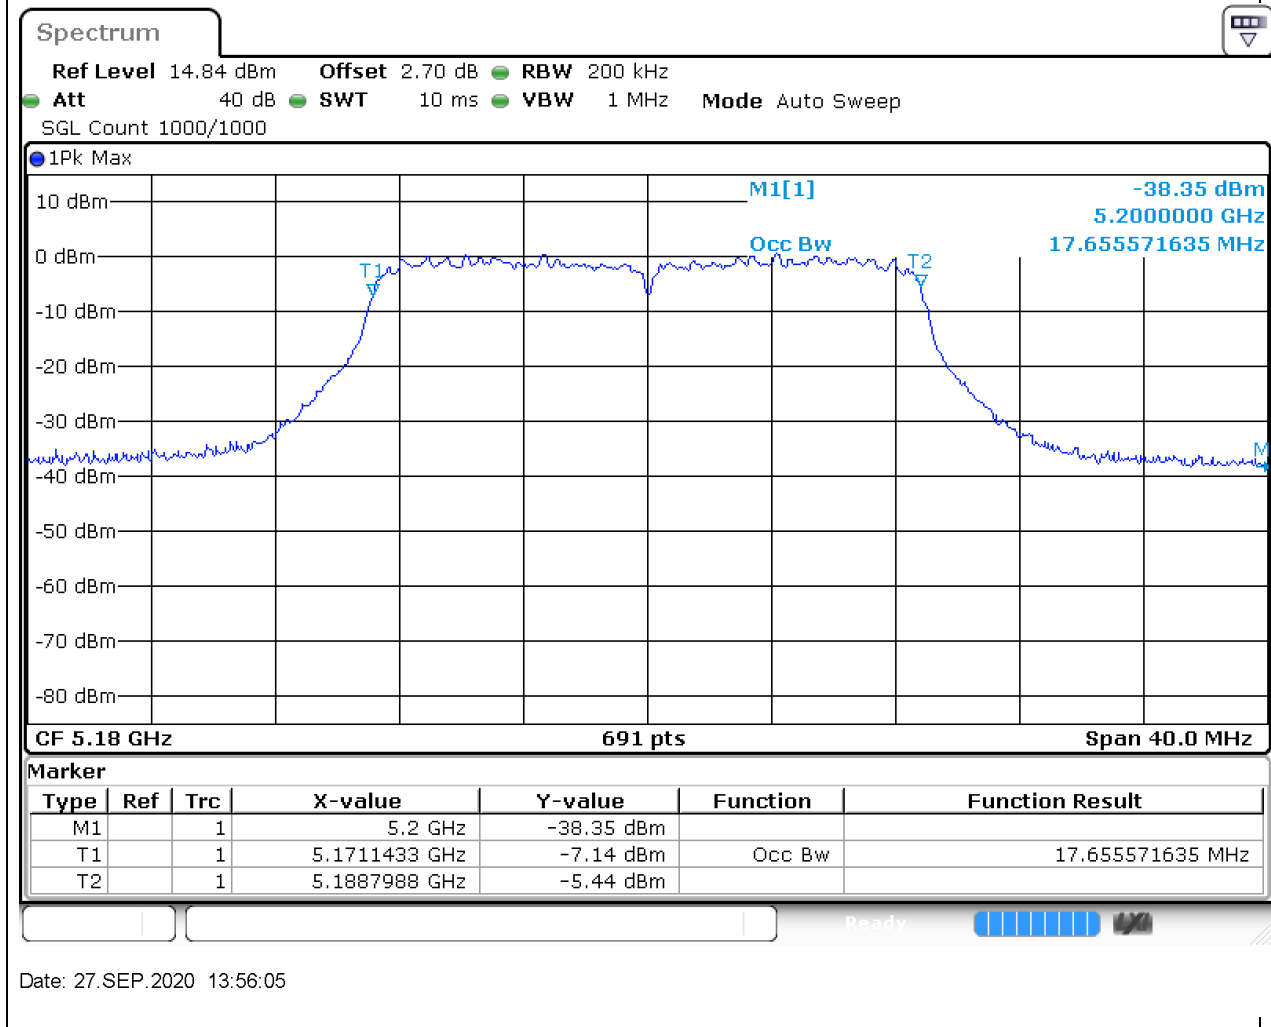

4. 802.11n_20M_Band1_L

4.1. A.2.2-99% Bandwidth(NTNV)

Center Frequency (MHz)	OBW Power (%)	RBW (MHz)	Detector	Limit (MHz)	OBW (MHz)	Verdict
5180	99	0.2	Peak	0	17.655572	Unknown