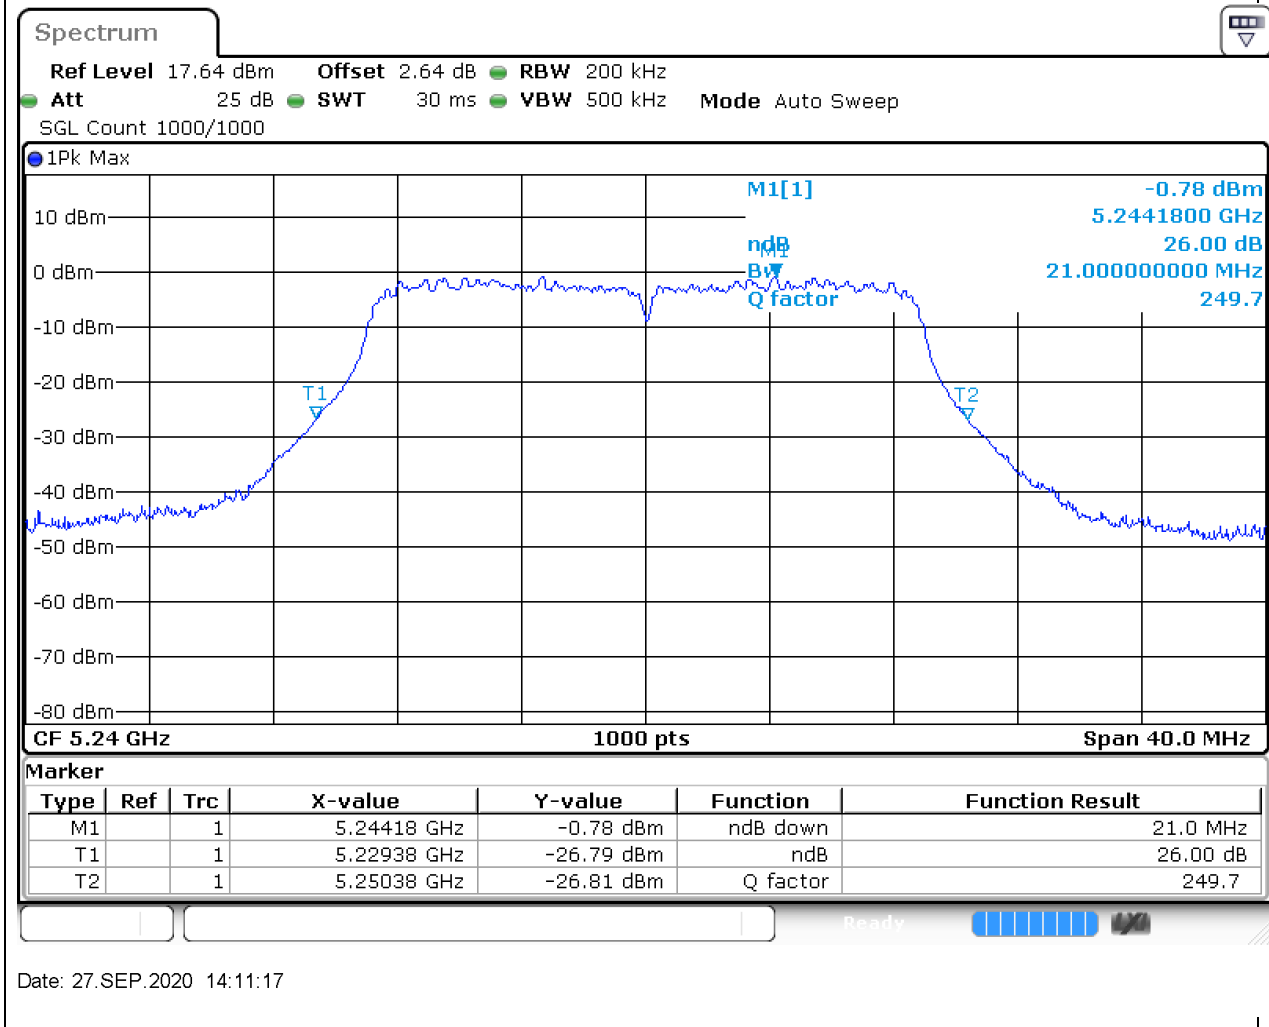

11. 802.11ac_20M_Band1_H

11.1. A.2-26dB Bandwidth(NTNV)

Center Frequency (MHz)	XdB Down	RBW (MHz)	Detector	Limit (MHz)	XdB BandWidth (MHz)	Verdict
5240	26	0.2	Peak	0	21	Unknow