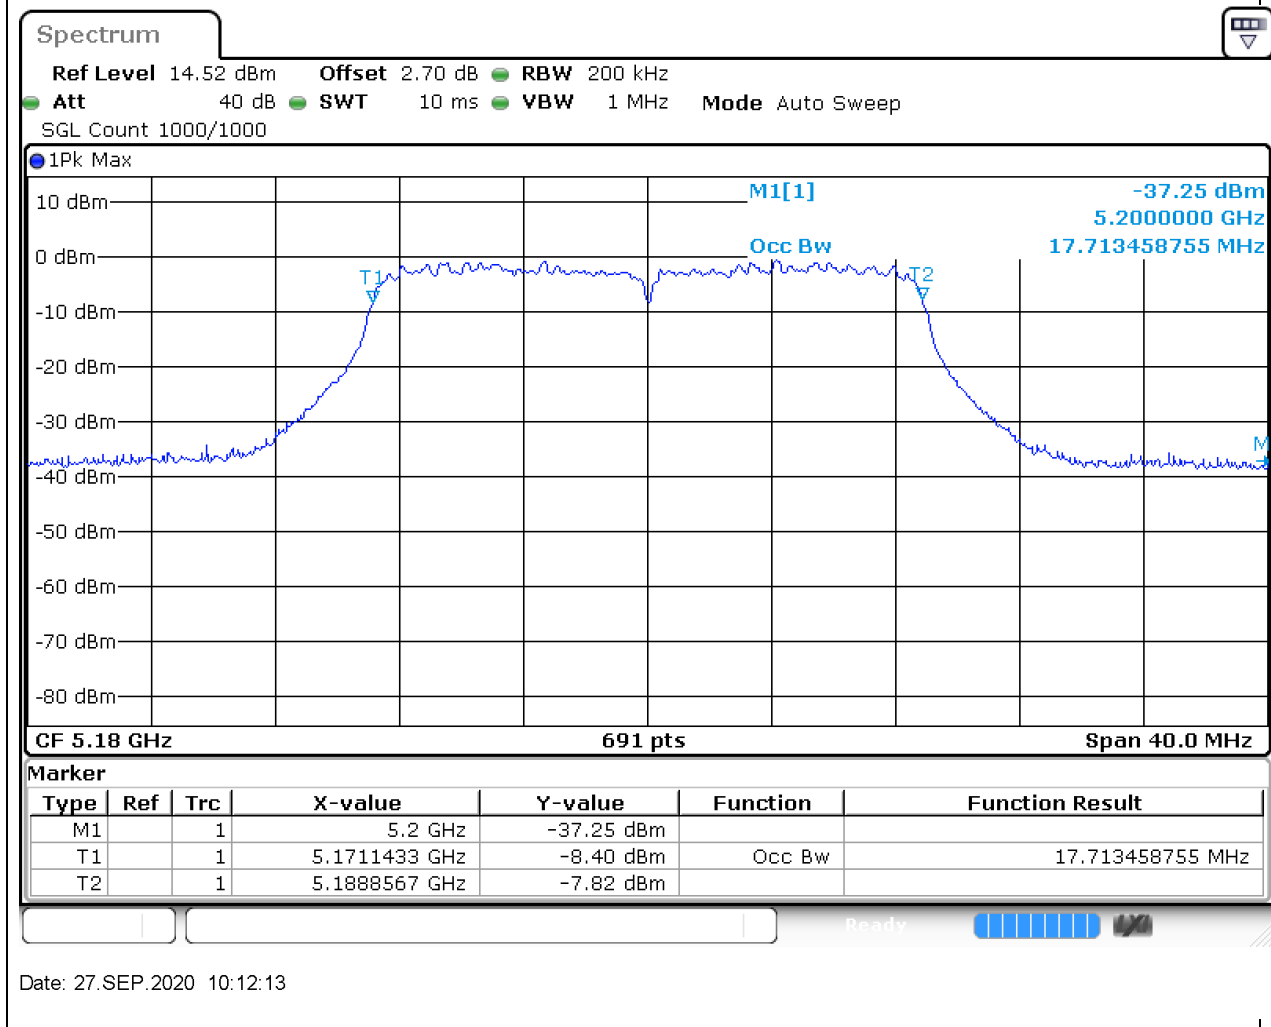

9. 802.11ac_20M_Band1_L

9.1. A.2.2-99% Bandwidth(NTNV)

Center Frequency (MHz)	OBW Power (%)	RBW (MHz)	Detector	Limit (MHz)	OBW (MHz)	Verdict
5180	99	0.2	Peak	0	17.713459	Unknown