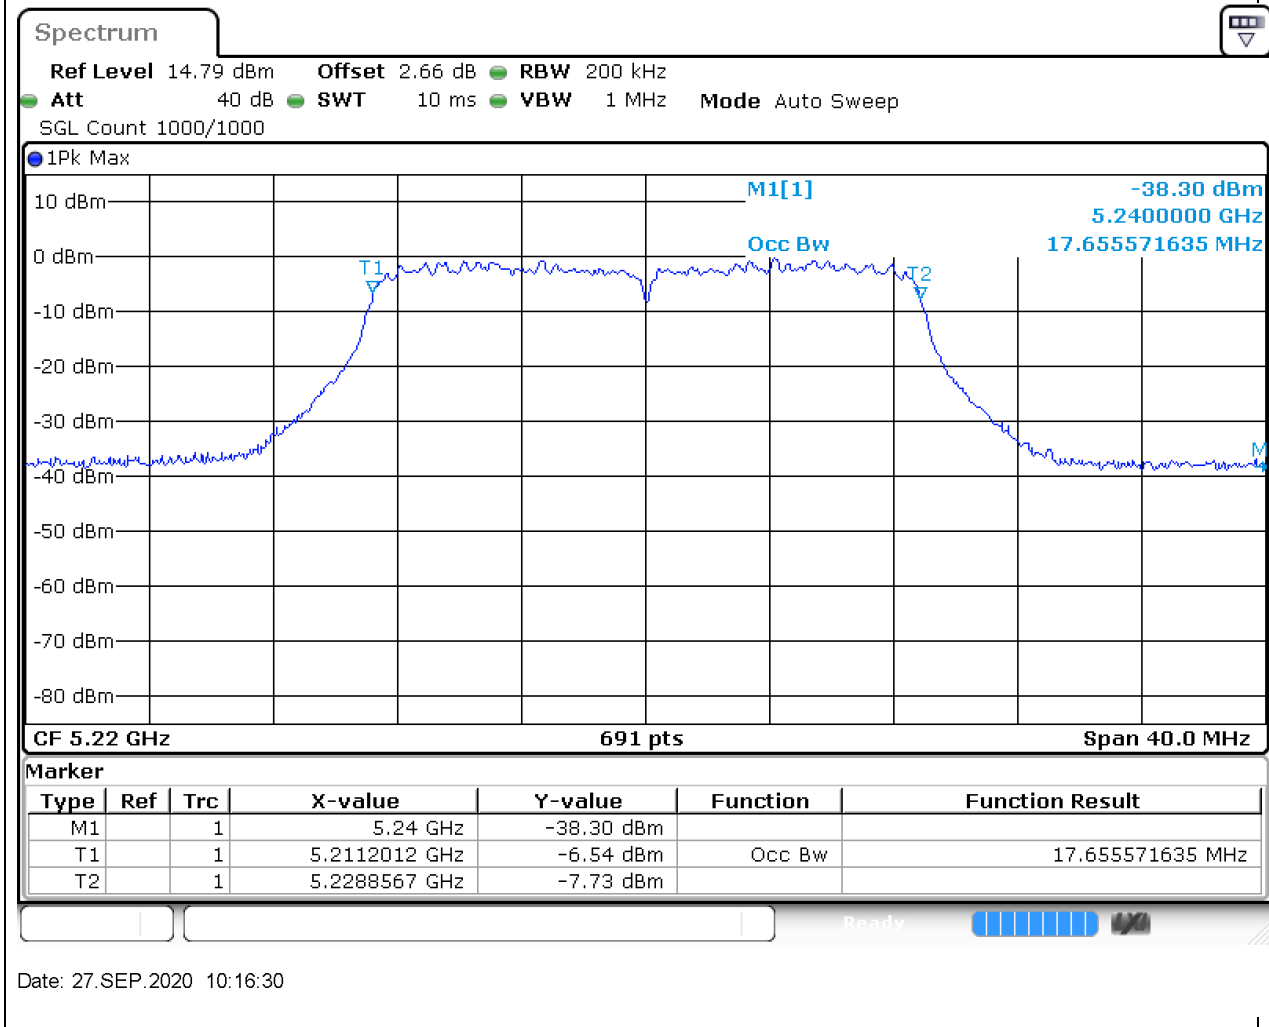

10. 802.11ac_20M_Band1_M

10.2. A.2.2-99% Bandwidth(NTNV)

Center Frequency (MHz)	OBW Power (%)	RBW (MHz)	Detector	Limit (MHz)	OBW (MHz)	Verdict
5220	99	0.2	Peak	0	17.655572	Unknown