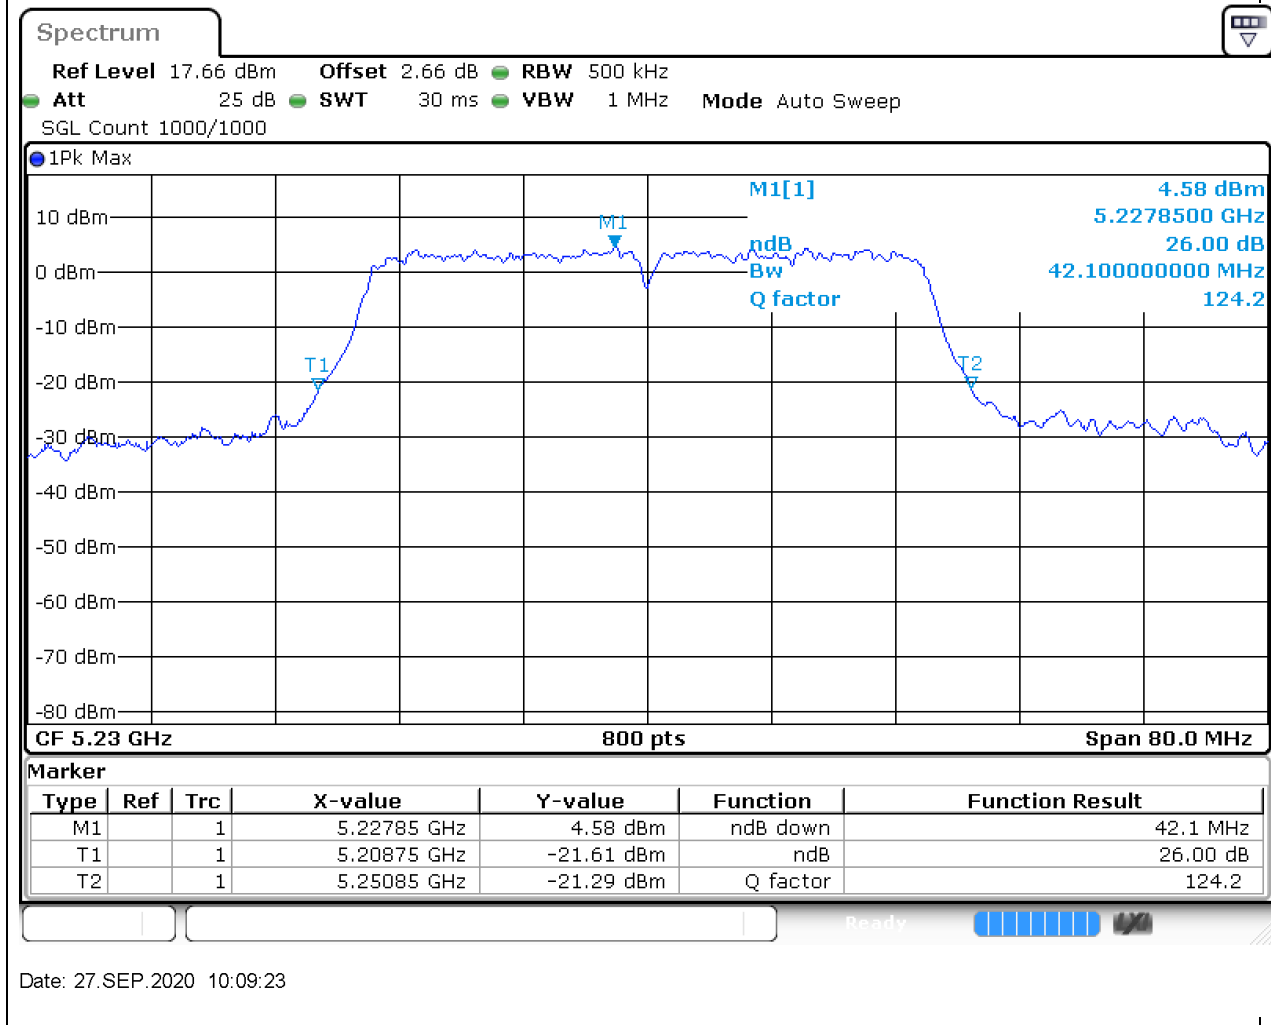

8. 802.11n_40M_Band1_H

8.1. A.2-26dB Bandwidth(NTNV)

Center Frequency (MHz)	XdB Down	RBW (MHz)	Detector	Limit (MHz)	XdB BandWidth (MHz)	Verdict
5230	26	0.5	Peak	0	42.1	Unknown