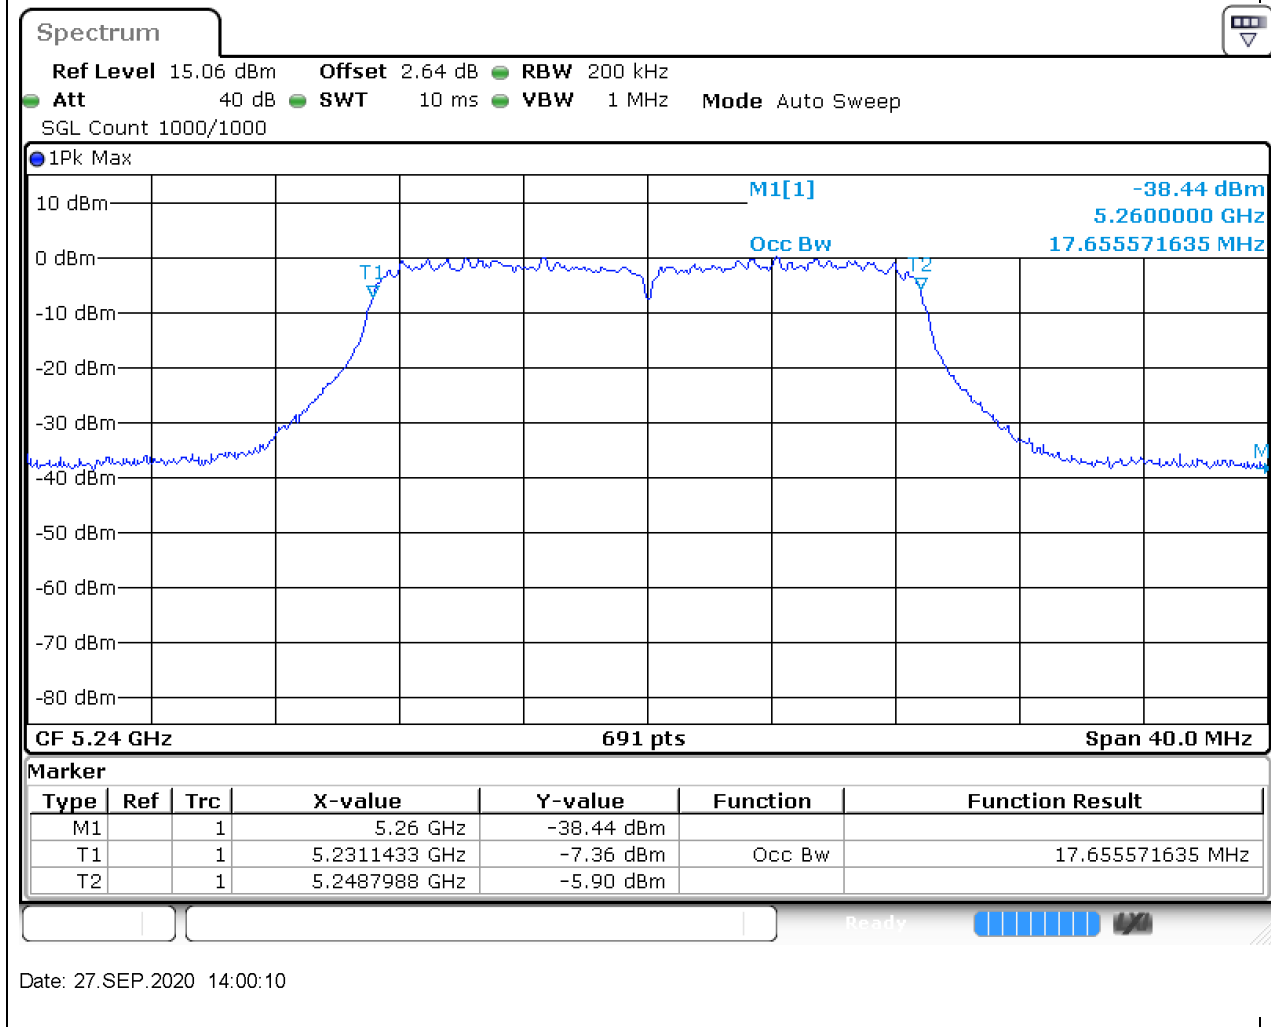

6. 802.11n_20M_Band1_H

6.1. A.2.2-99% Bandwidth(NTNV)

Center Frequency (MHz)	OBW Power (%)	RBW (MHz)	Detector	Limit (MHz)	OBW (MHz)	Verdict
5240	99	0.2	Peak	0	17.655572	Unknown