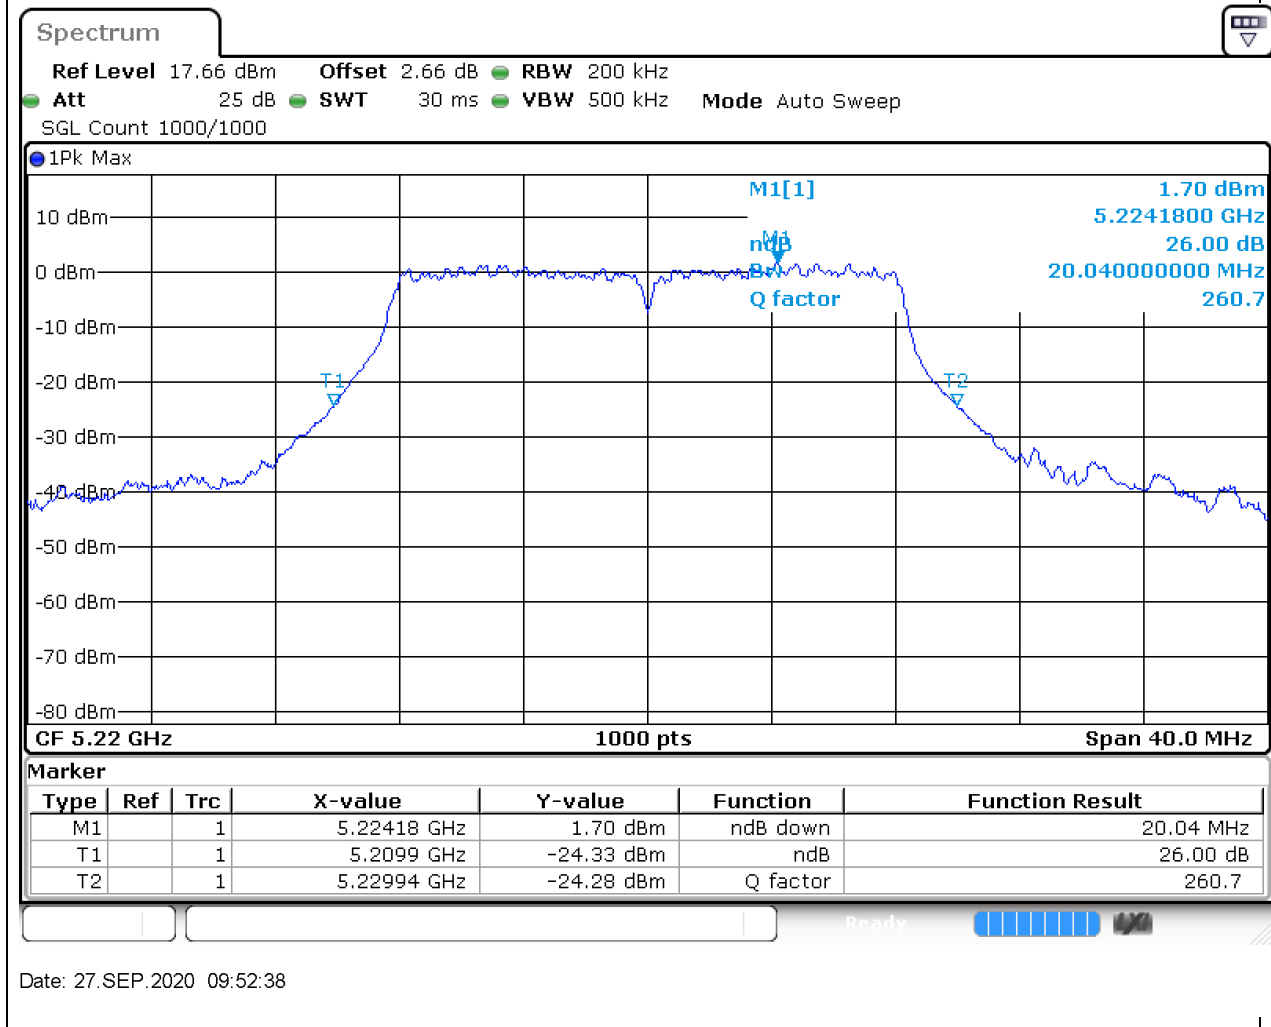

2. 802.11a_20M_Band1_M

2.1. A.2-26dB Bandwidth(NTNV)

Center Frequency (MHz)	XdB Down	RBW (MHz)	Detector	Limit (MHz)	XdB BandWidth (MHz)	Verdict
5220	26	0.2	Peak	0	20.04	Unknown