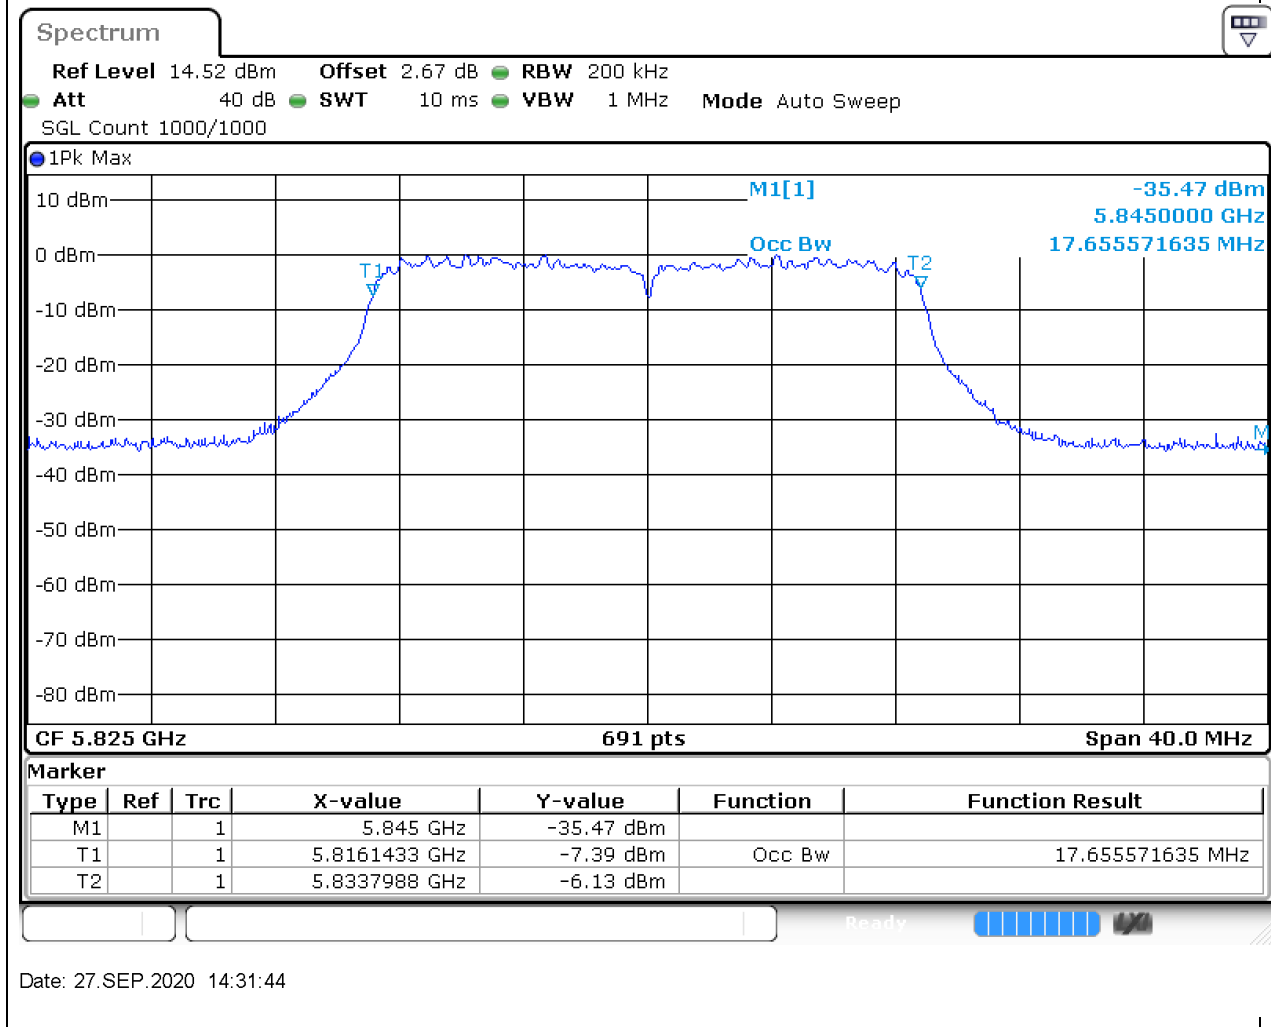

20. 802.11n_20M_Band3_H

20.1. A.2.2-99% Bandwidth(NTNV)

Center Frequency (MHz)	OBW Power (%)	RBW (MHz)	Detector	Limit (MHz)	OBW (MHz)	Verdict
5825	99	0.2	Peak	0	17.655572	Unknown