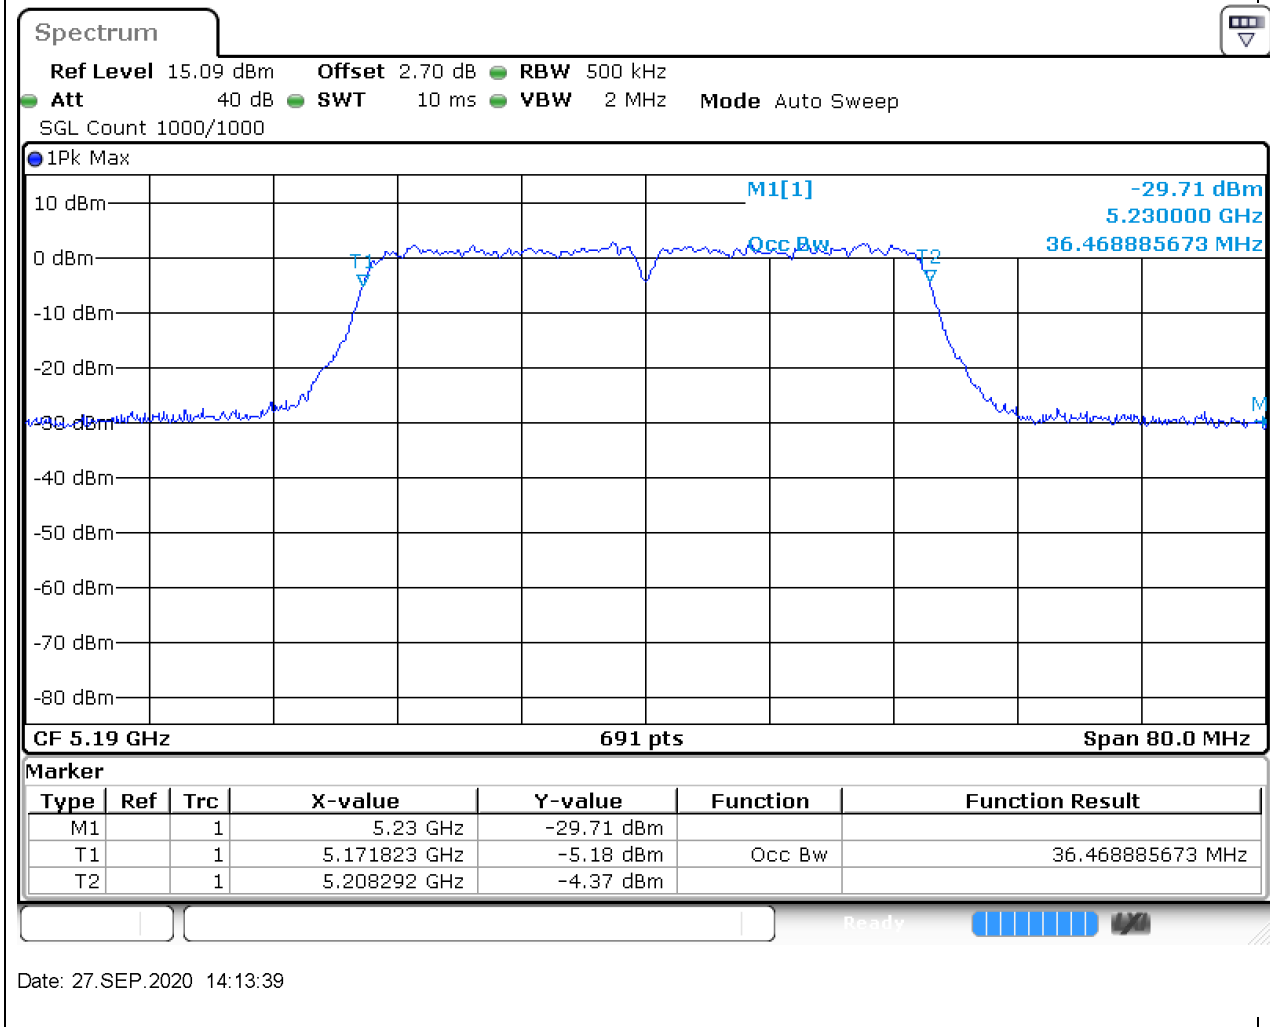

12. 802.11ac_40M_Band1_L

12.1. A.2.2-99% Bandwidth(NTNV)

Center Frequency (MHz)	OBW Power (%)	RBW (MHz)	Detector	Limit (MHz)	OBW (MHz)	Verdict
5190	99	0.5	Peak	0	36.468886	Unknown