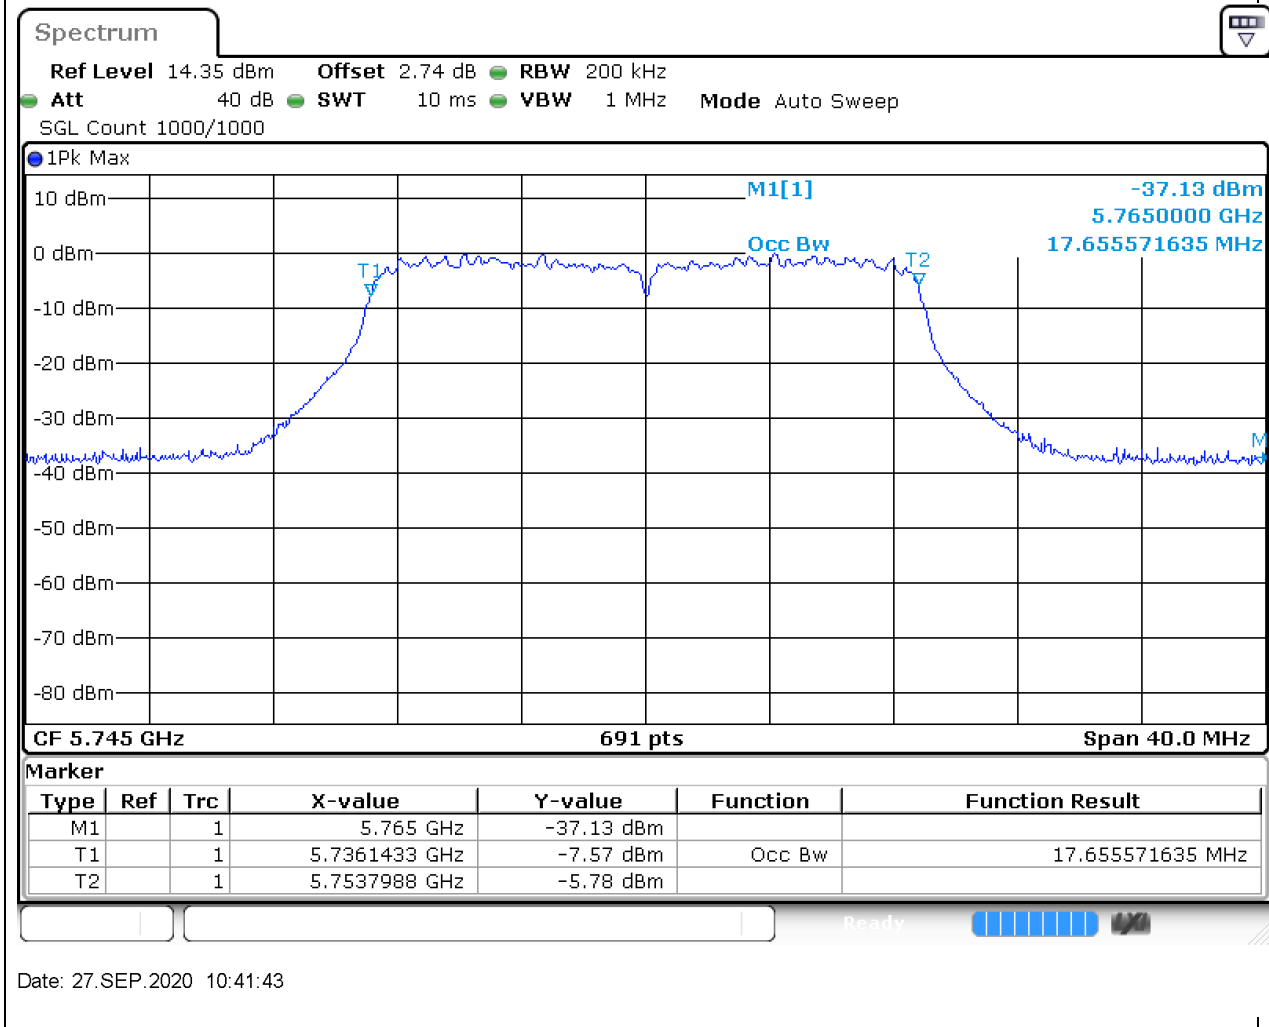

18. 802.11n_20M_Band3_L

18.1. A.2.2-99% Bandwidth(NTNV)

Center Frequency (MHz)	OBW Power (%)	RBW (MHz)	Detector	Limit (MHz)	OBW (MHz)	Verdict
5745	99	0.2	Peak	0	17.655572	Unknown