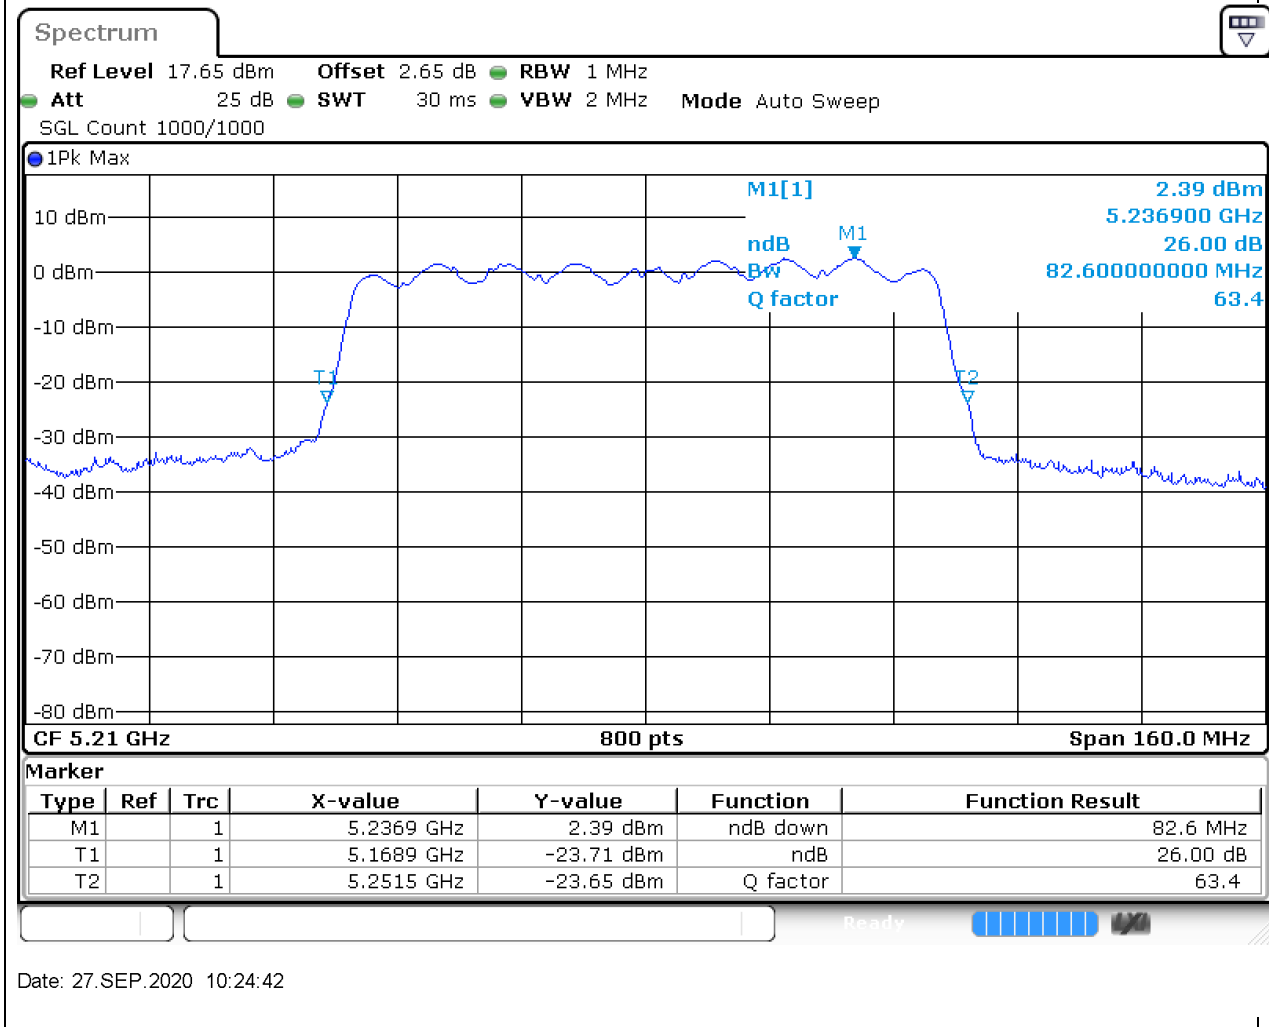

14. 802.11ac_80M_Band1_M

14.1. A.2-26dB Bandwidth(NTNV)

Center Frequency (MHz)	XdB Down	RBW (MHz)	Detector	Limit (MHz)	XdB BandWidth (MHz)	Verdict
5210	26	1	Peak	0	82.6	Unknow