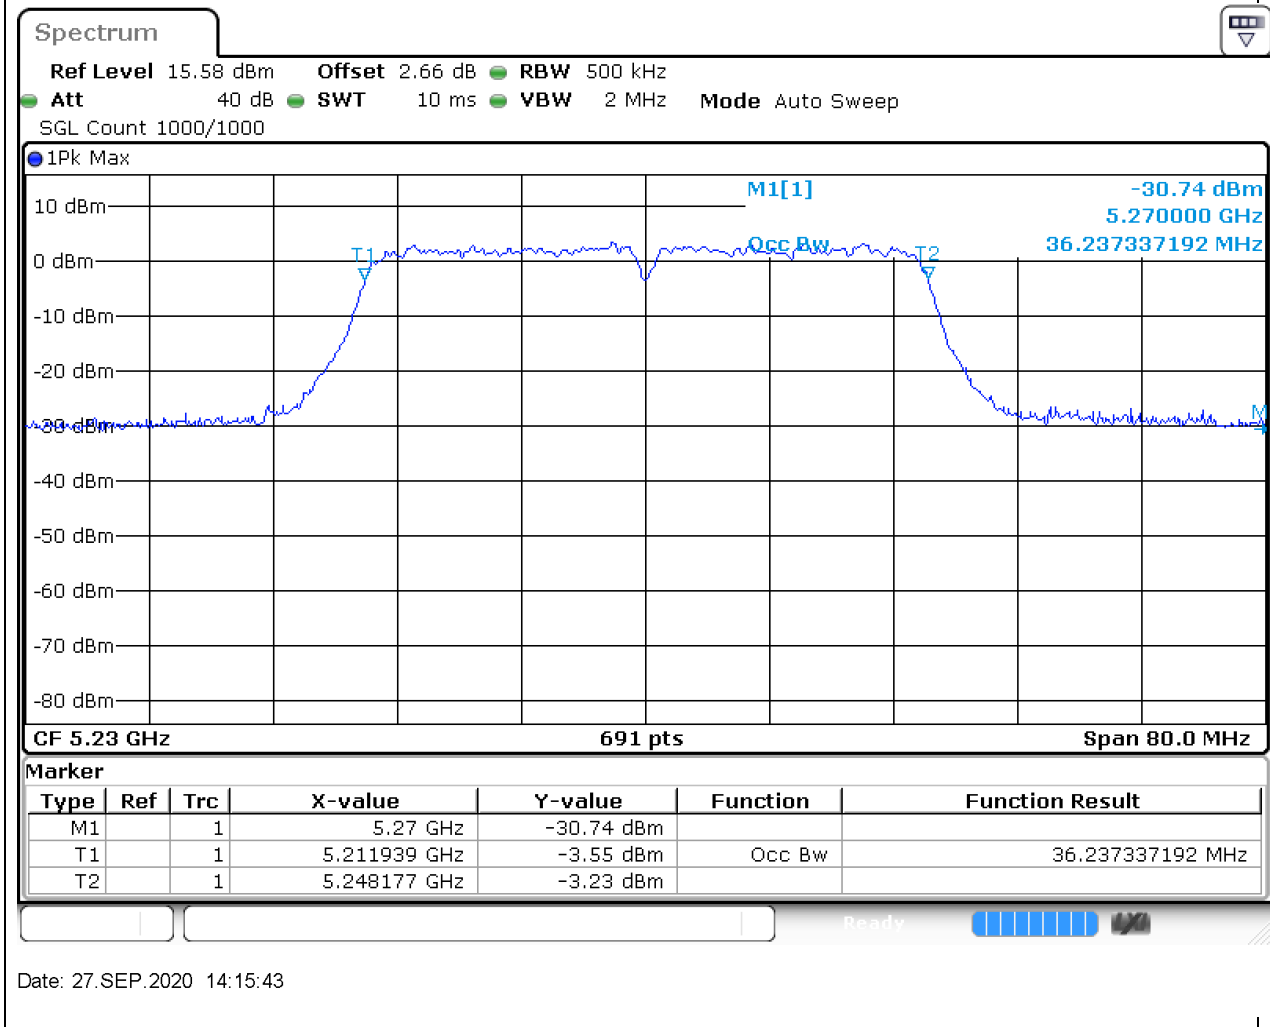

13. 802.11ac_40M_Band1_H

13.1. A.2.2-99% Bandwidth(NTNV)

Center Frequency (MHz)	OBW Power (%)	RBW (MHz)	Detector	Limit (MHz)	OBW (MHz)	Verdict
5230	99	0.5	Peak	0	36.237337	Unknown