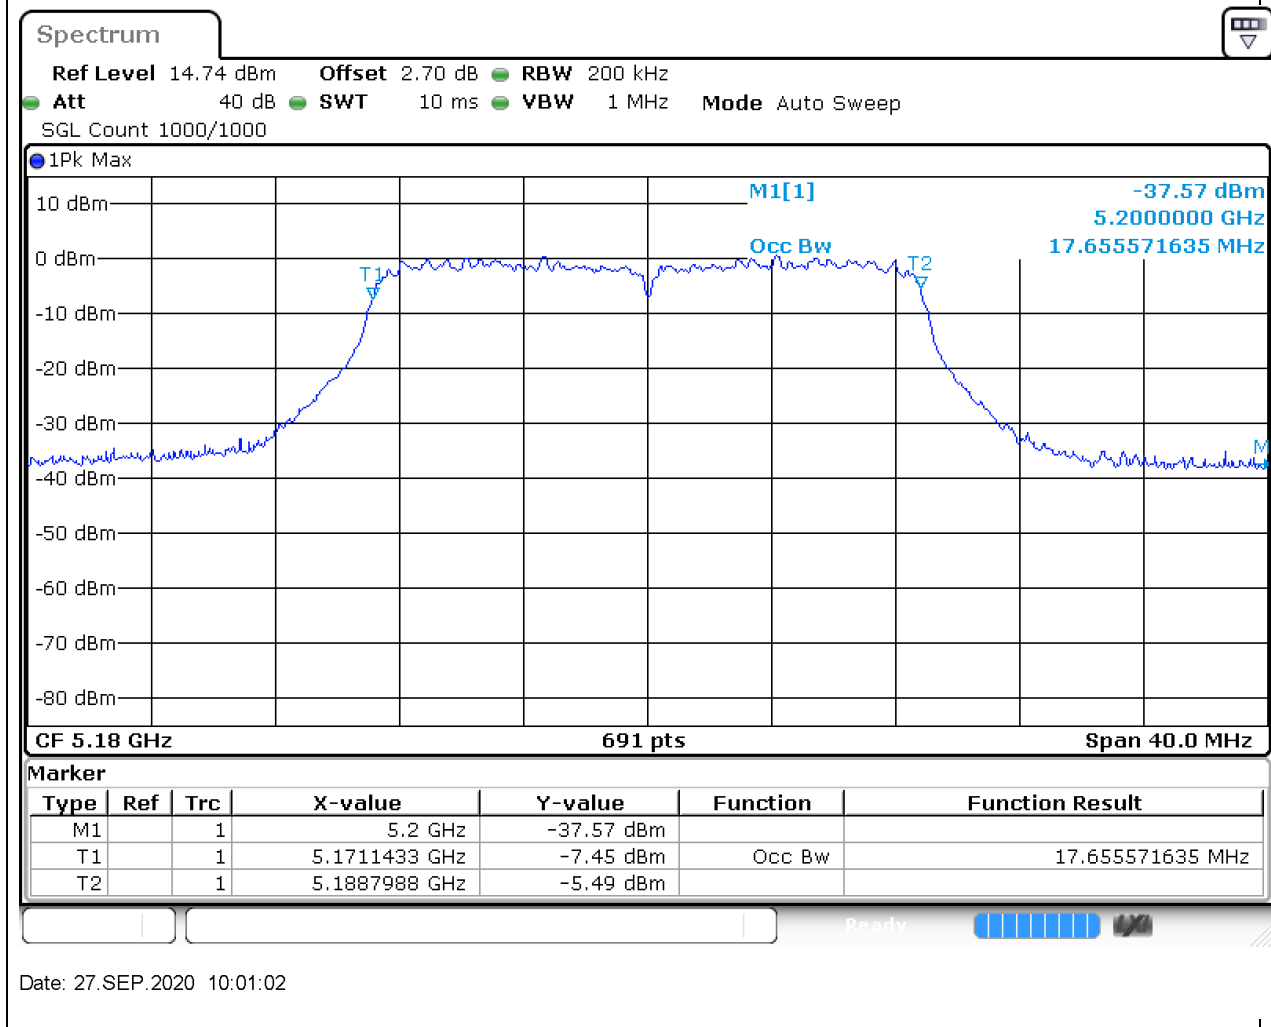

4. 802.11n_20M_Band1_L

4.1. A.2.2-99% Bandwidth(NTNV)

Center Frequency (MHz)	OBW Power (%)	RBW (MHz)	Detector	Limit (MHz)	OBW (MHz)	Verdict
5180	99	0.2	Peak	0	17.655572	Unknown