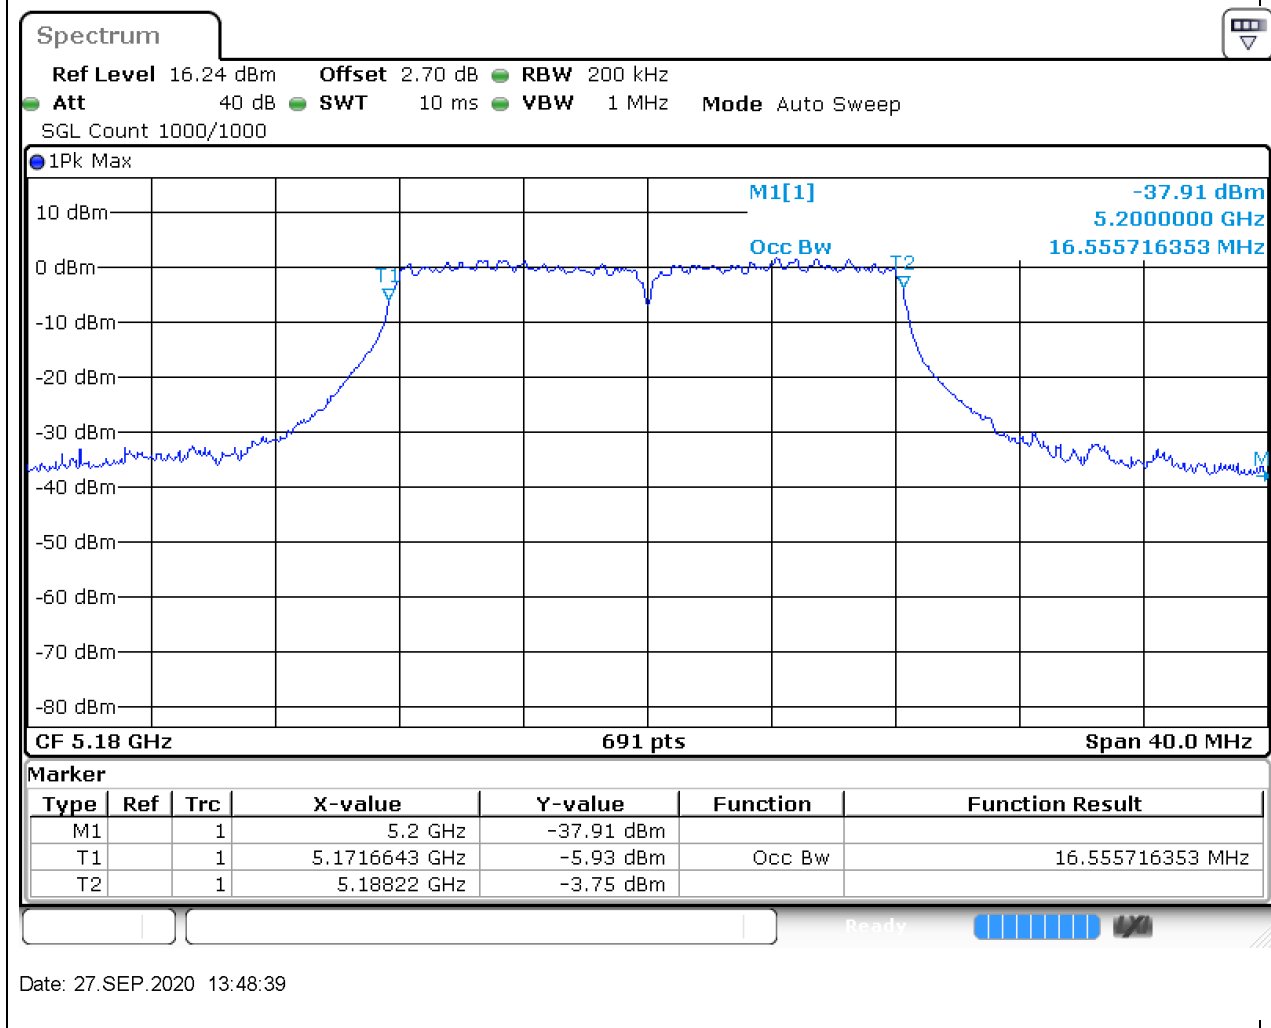

Aux. Antenna

1. 802.11a_20M_Band1_L

1.1. A.2.2-99% Bandwidth(NTNV)

Center Frequency (MHz)	OBW Power (%)	RBW (MHz)	Detector	Limit (MHz)	OBW (MHz)	Verdict
5180	99	0.2	Peak	0	16.555716	Unknown