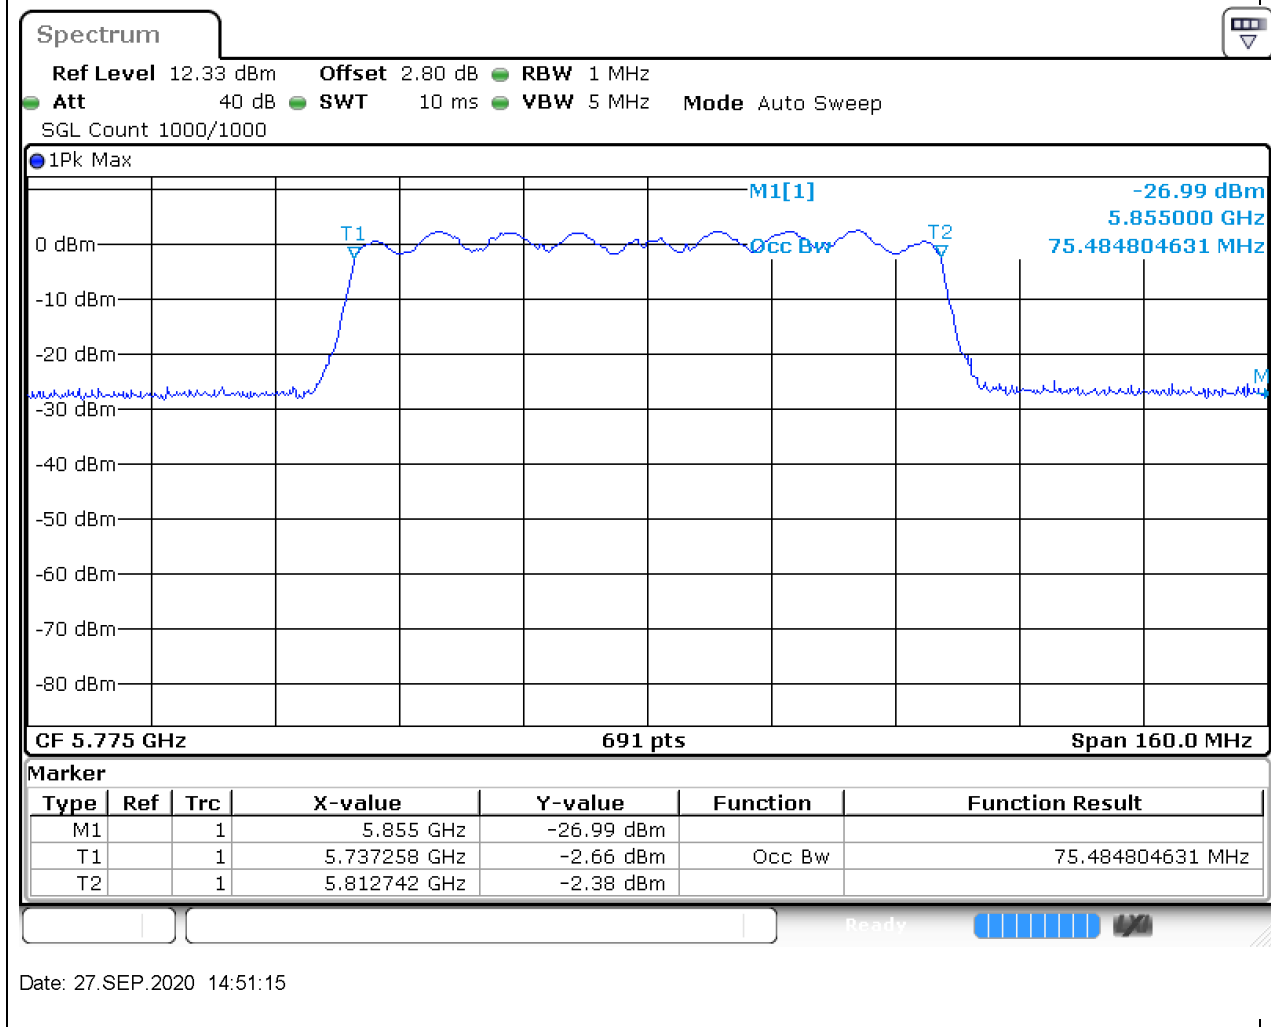

28. 802.11ac_80M_Band3_M

28.1. A.2.2-99% Bandwidth(NTNV)

Center Frequency (MHz)	OBW Power (%)	RBW (MHz)	Detector	Limit (MHz)	OBW (MHz)	Verdict
5775	99	1	Peak	0	75.484805	Unknown