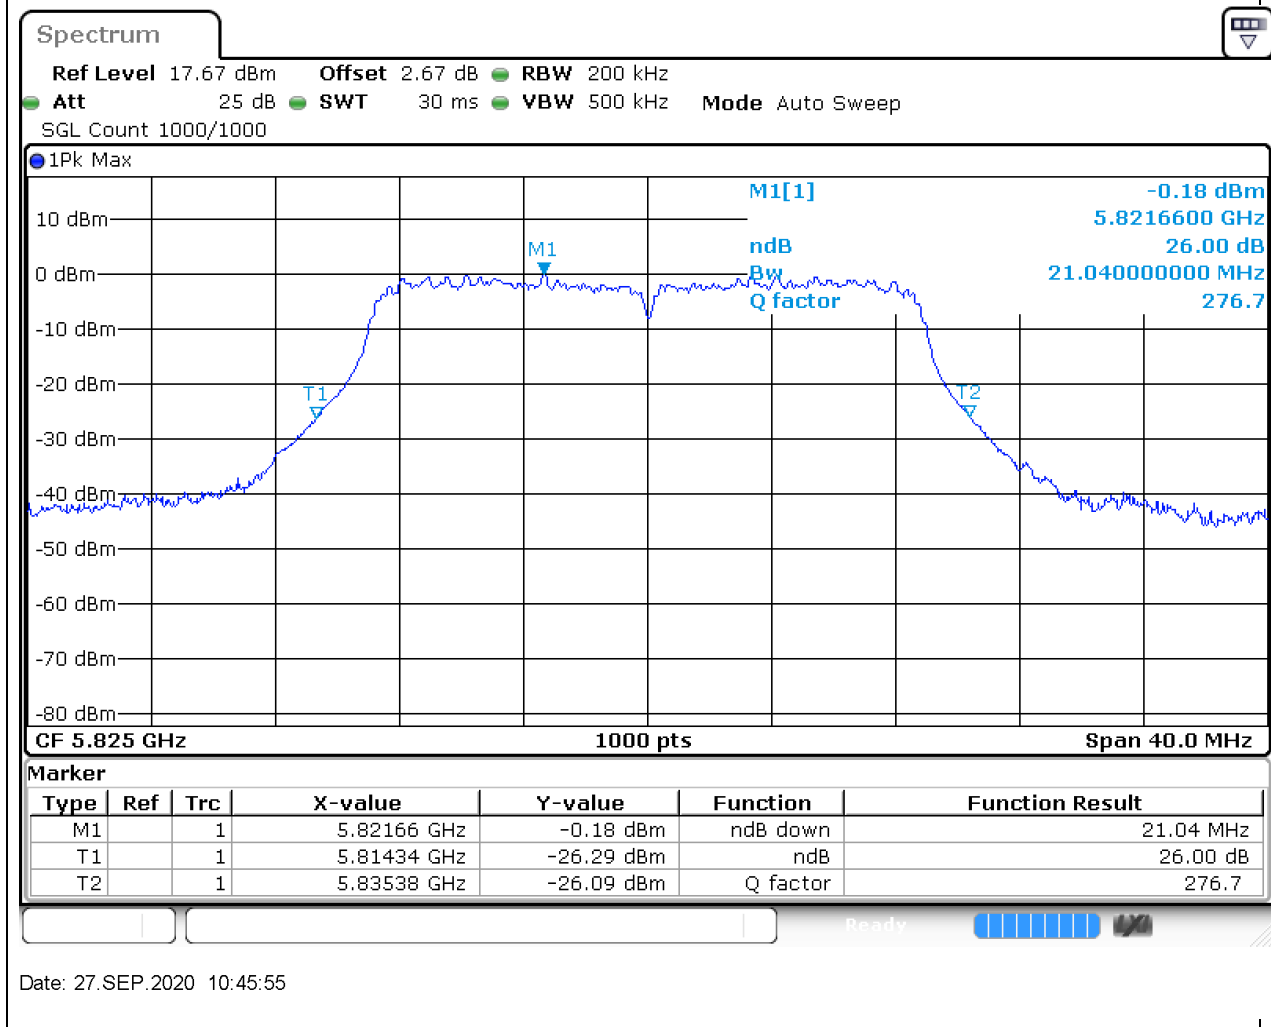

20. 802.11n_20M_Band3_H

20.1. A.2-26dB Bandwidth(NTNV)

Center Frequency (MHz)	XdB Down	RBW (MHz)	Detector	Limit (MHz)	XdB BandWidth (MHz)	Verdict
5825	26	0.2	Peak	0	21.04	Unknow