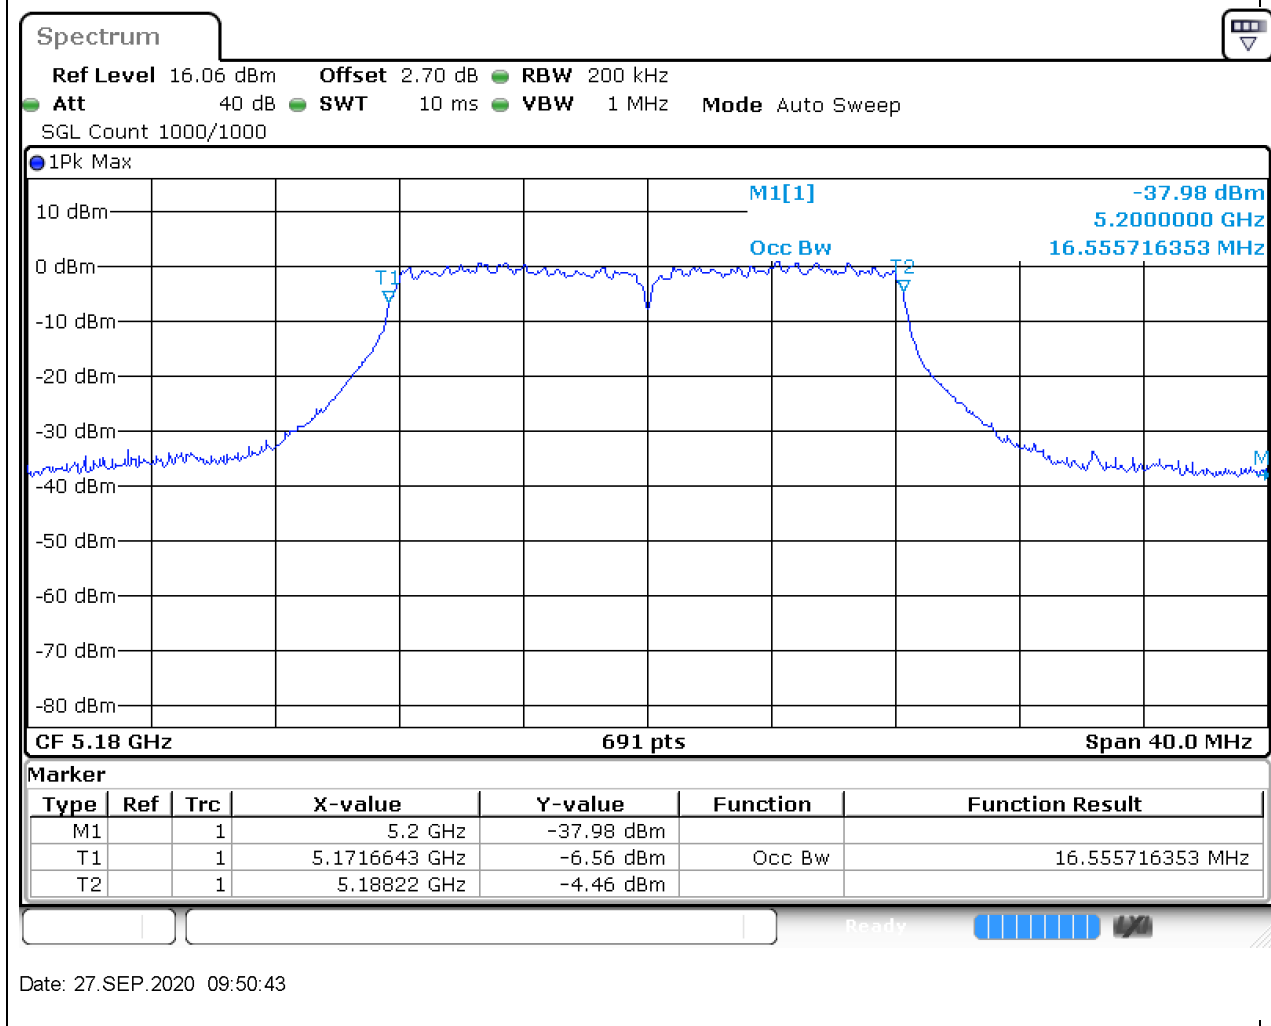

99% Bandwidth

Main Antenna

1. 802.11a_20M_Band1_L

1.1. A.2.2-99% Bandwidth(NTNV)

Center Frequency (MHz)	OBW Power (%)	RBW (MHz)	Detector	Limit (MHz)	OBW (MHz)	Verdict
5180	99	0.2	Peak	0	16.555716	Unknow