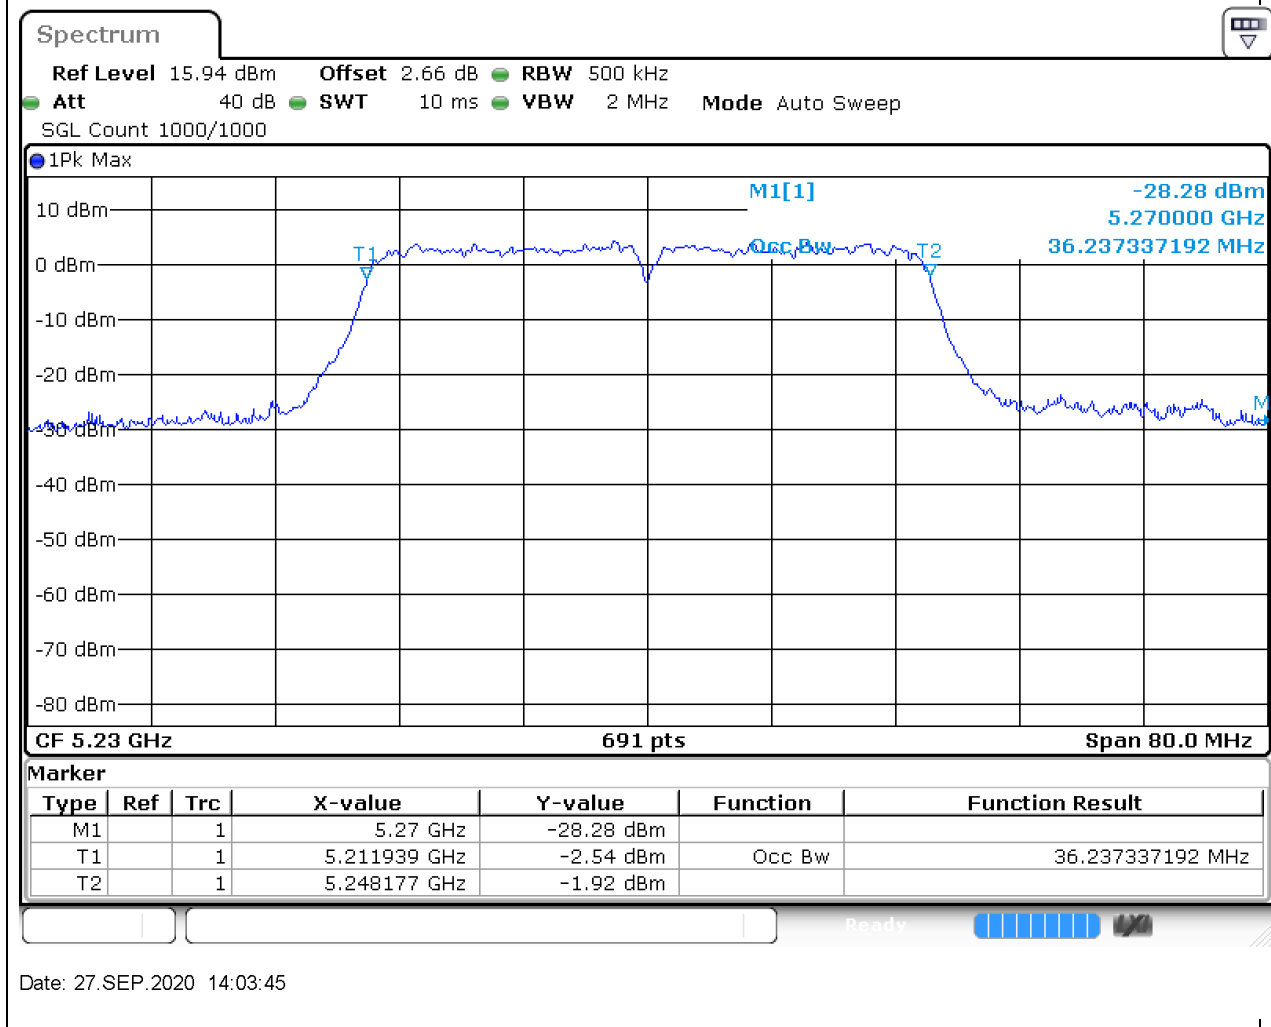

8. 802.11n_40M_Band1_H

8.1. A.2.2-99% Bandwidth(NTNV)

Center Frequency (MHz)	OBW Power (%)	RBW (MHz)	Detector	Limit (MHz)	OBW (MHz)	Verdict
5230	99	0.5	Peak	0	36.237337	Unknown