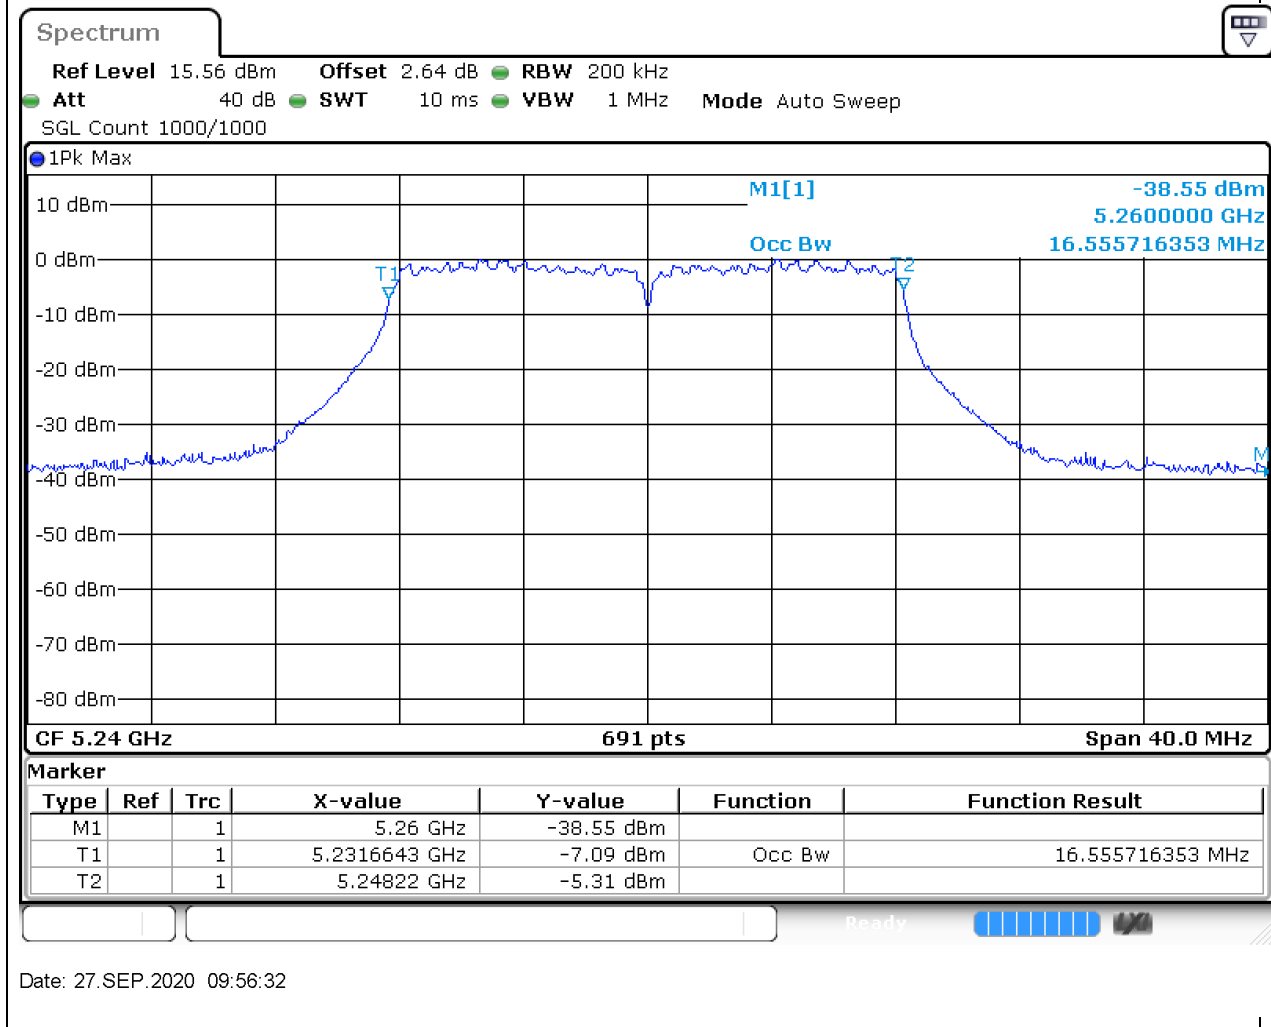

3. 802.11a_20M_Band1_H

3.1. A.2.2-99% Bandwidth(NTNV)

Center Frequency (MHz)	OBW Power (%)	RBW (MHz)	Detector	Limit (MHz)	OBW (MHz)	Verdict
5240	99	0.2	Peak	0	16.555716	Unknown