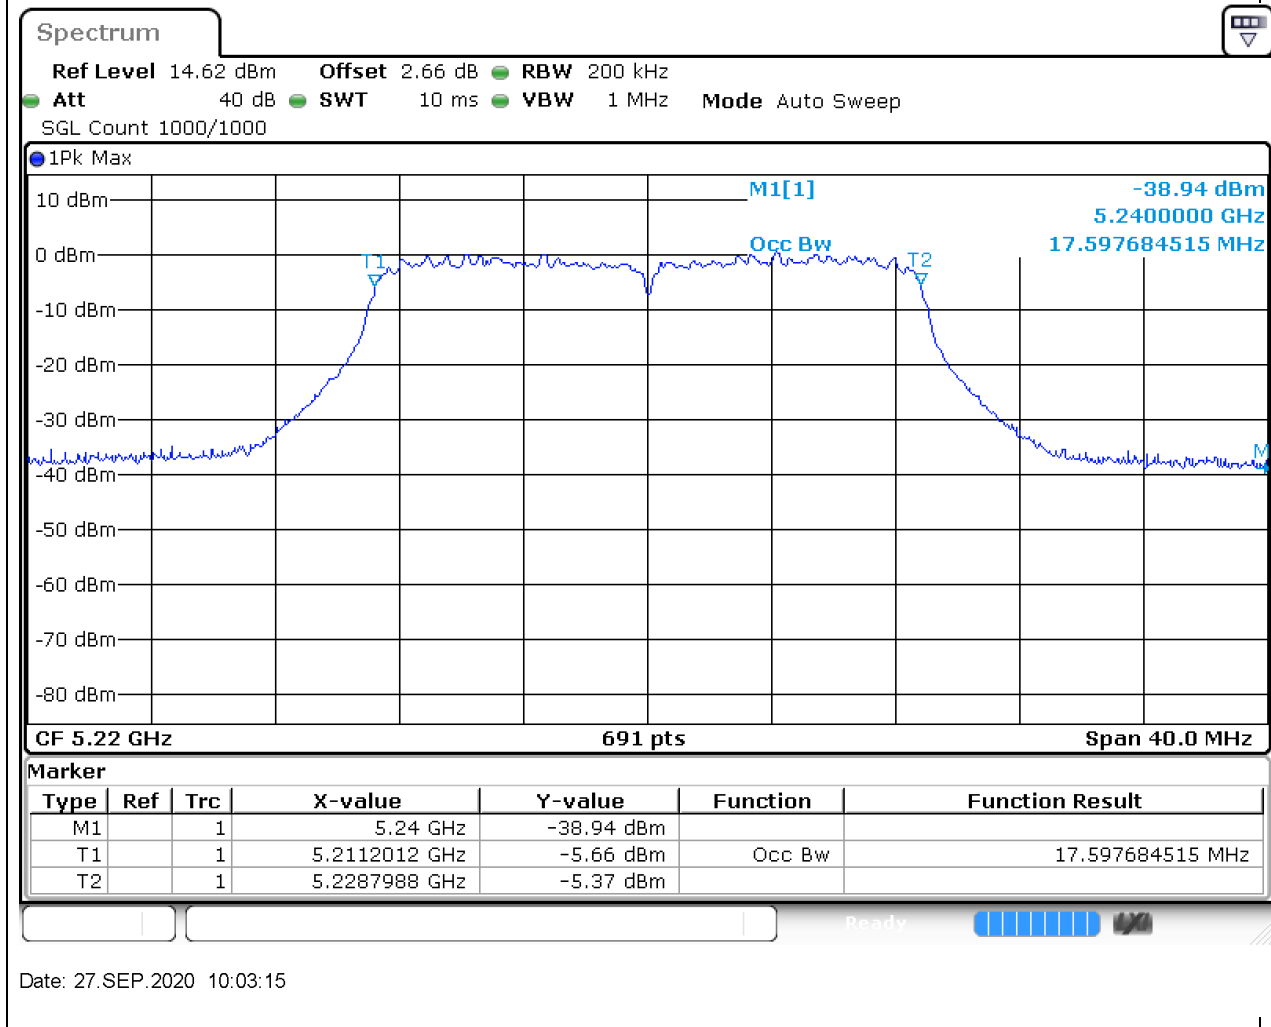

5. 802.11n_20M_Band1_M

5.1. A.2.2-99% Bandwidth(NTNV)

Center Frequency (MHz)	OBW Power (%)	RBW (MHz)	Detector	Limit (MHz)	OBW (MHz)	Verdict
5220	99	0.2	Peak	0	17.597685	Unknown