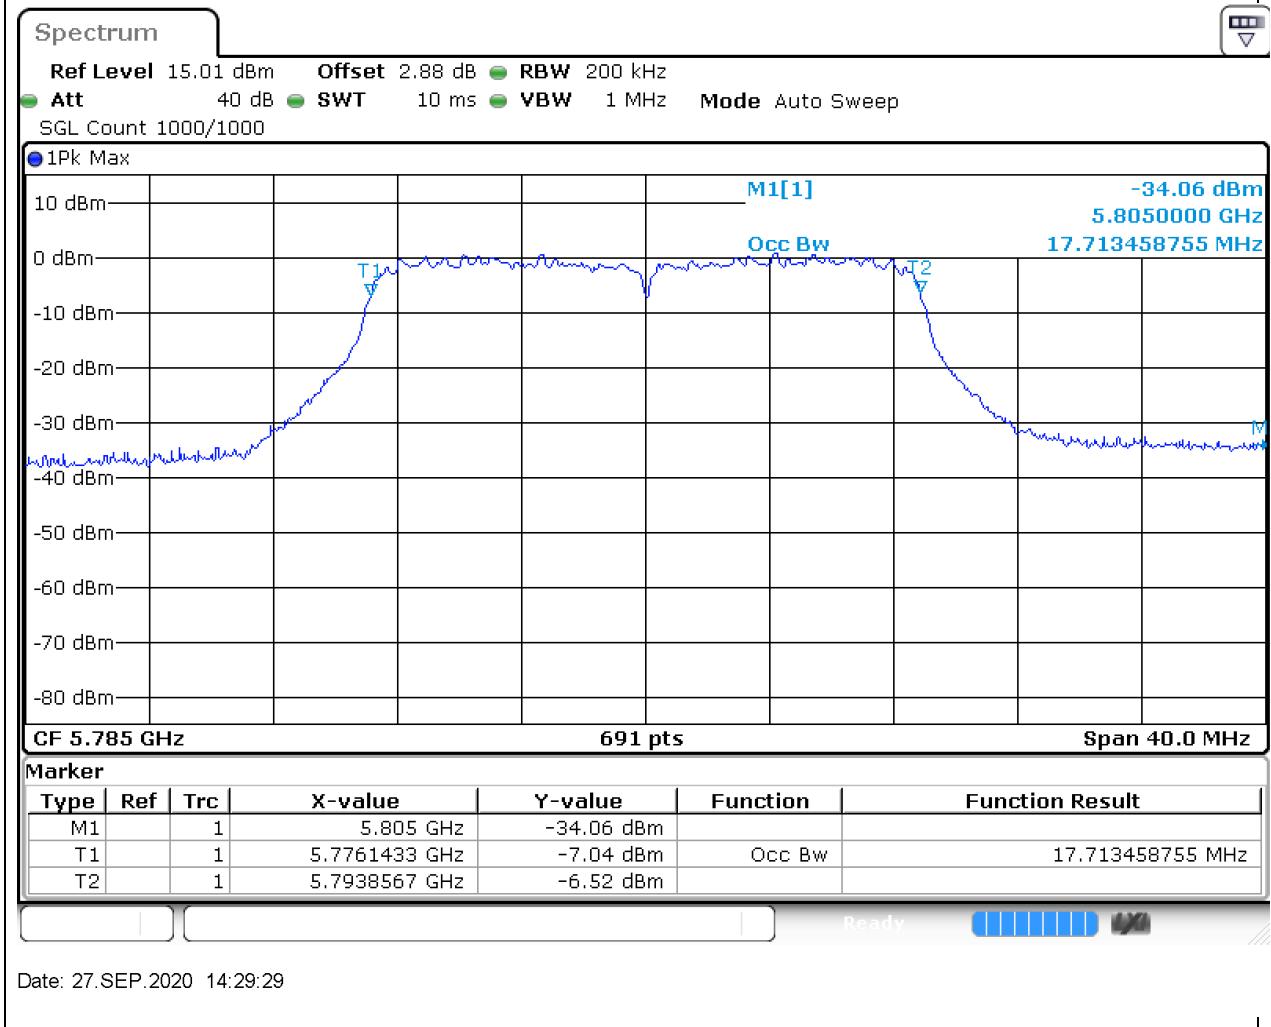

19. 802.11n_20M_Band3_M

19.1. A.2.2-99% Bandwidth(NTNV)

Center Frequency (MHz)	OBW Power (%)	RBW (MHz)	Detector	Limit (MHz)	OBW (MHz)	Verdict
5785	99	0.2	Peak	0	17.713459	Unknown