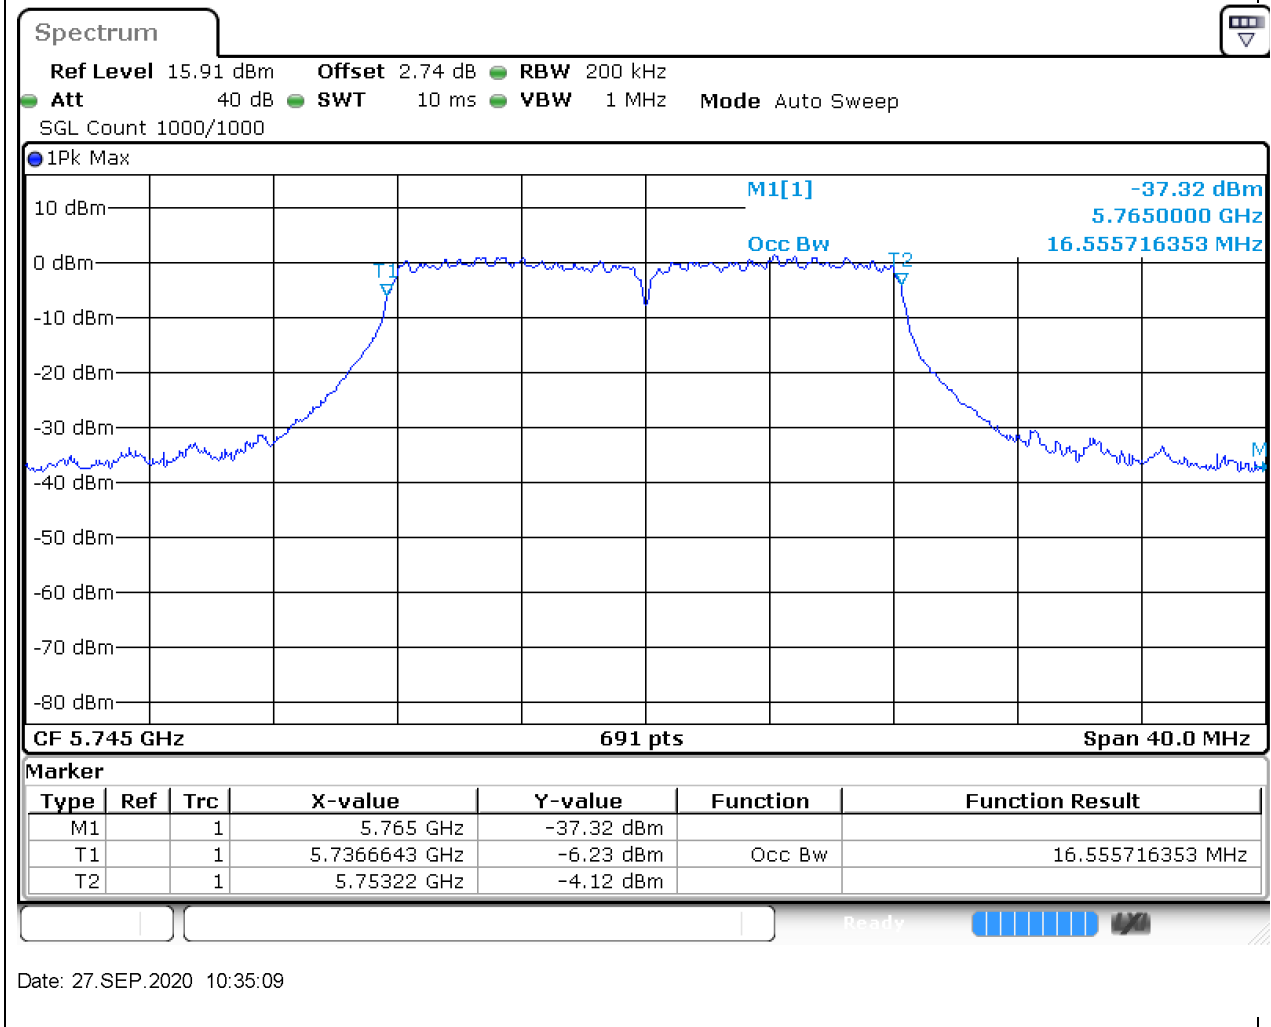

15. 802.11a_20M_Band3_L

15.1. A.2.2-99% Bandwidth(NTNV)

Center Frequency (MHz)	OBW Power (%)	RBW (MHz)	Detector	Limit (MHz)	OBW (MHz)	Verdict
5745	99	0.2	Peak	0	16.555716	Unknown