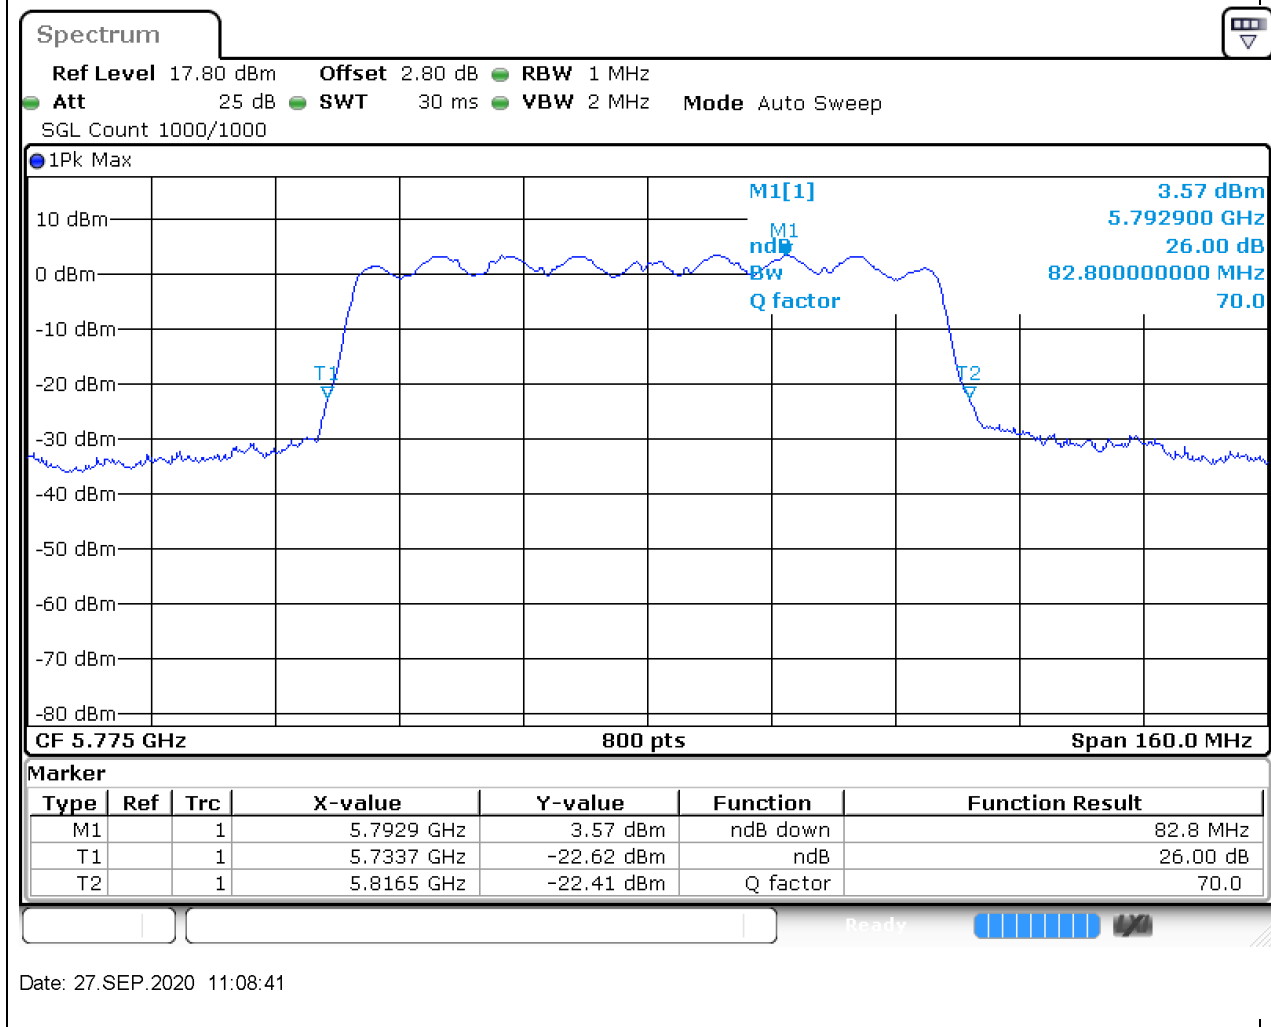

28. 802.11ac_80M_Band3_M

28.1. A.2-26dB Bandwidth(NTNV)

Center Frequency (MHz)	XdB Down	RBW (MHz)	Detector	Limit (MHz)	XdB BandWidth (MHz)	Verdict
5775	26	1	Peak	0	82.8	Unknown