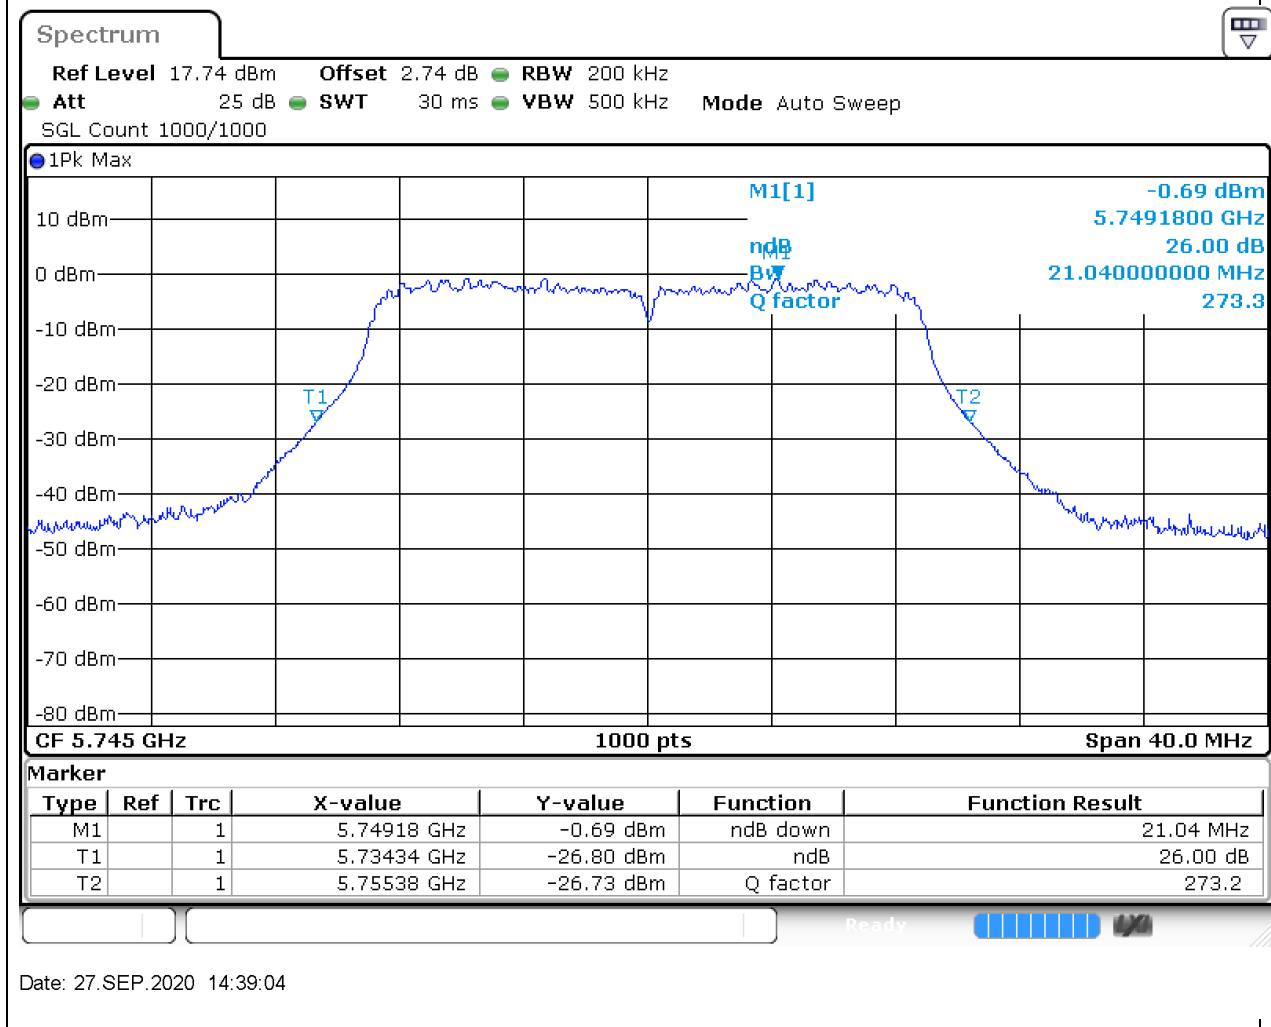

23. 802.11ac_20M_Band3_L

23.1. A.2-26dB Bandwidth(NTNV)

Center Frequency (MHz)	XdB Down	RBW (MHz)	Detector	Limit (MHz)	XdB BandWidth (MHz)	Verdict
5745	26	0.2	Peak	0	21.04	Unknown