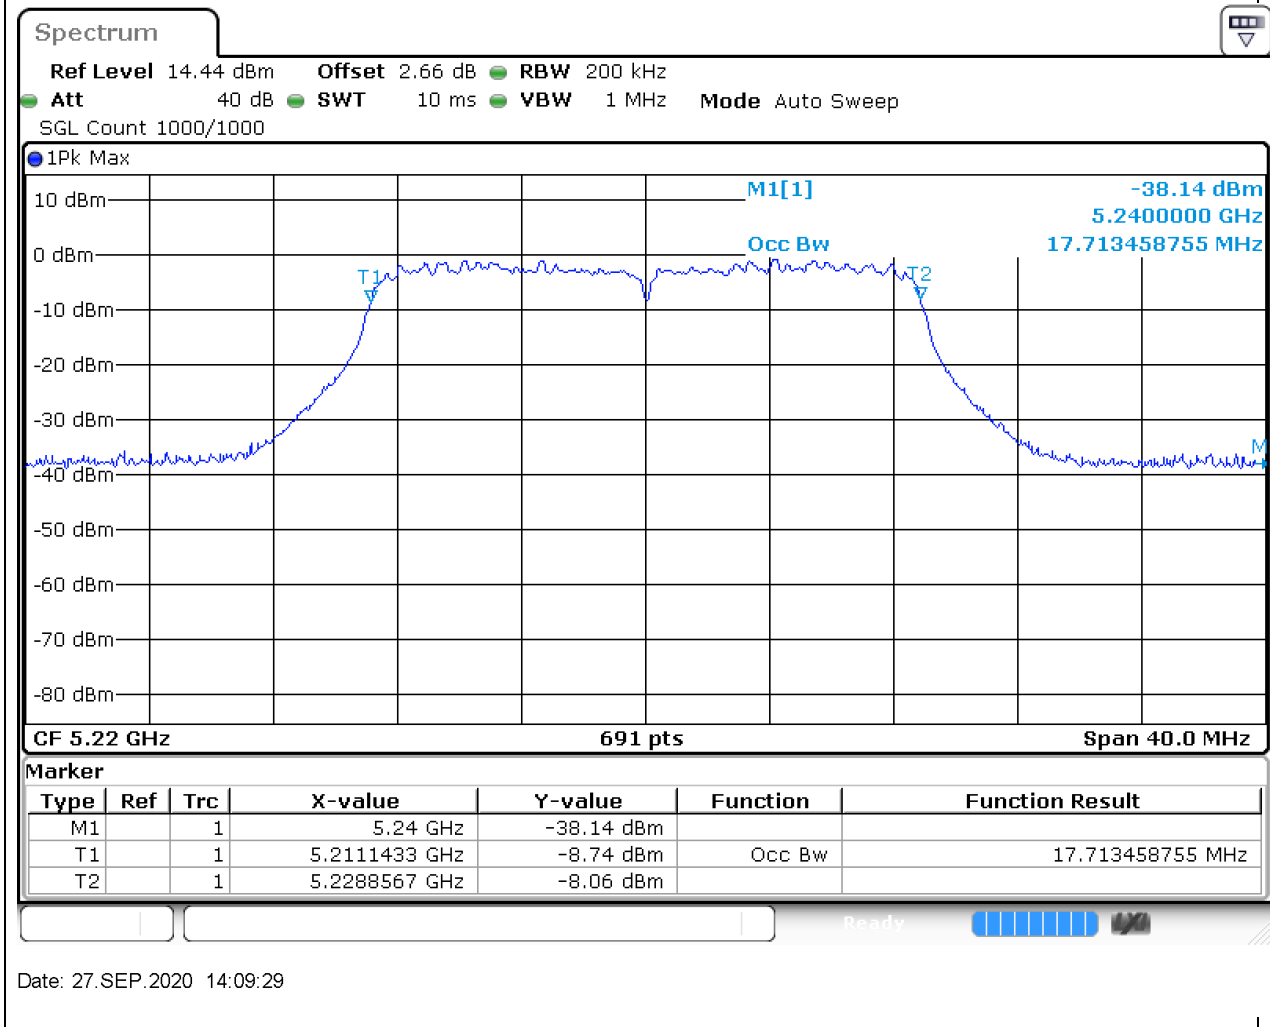

10. 802.11ac_20M_Band1_M

10.1. A.2.2-99% Bandwidth(NTNV)

Center Frequency (MHz)	OBW Power (%)	RBW (MHz)	Detector	Limit (MHz)	OBW (MHz)	Verdict
5220	99	0.2	Peak	0	17.713459	Unknown