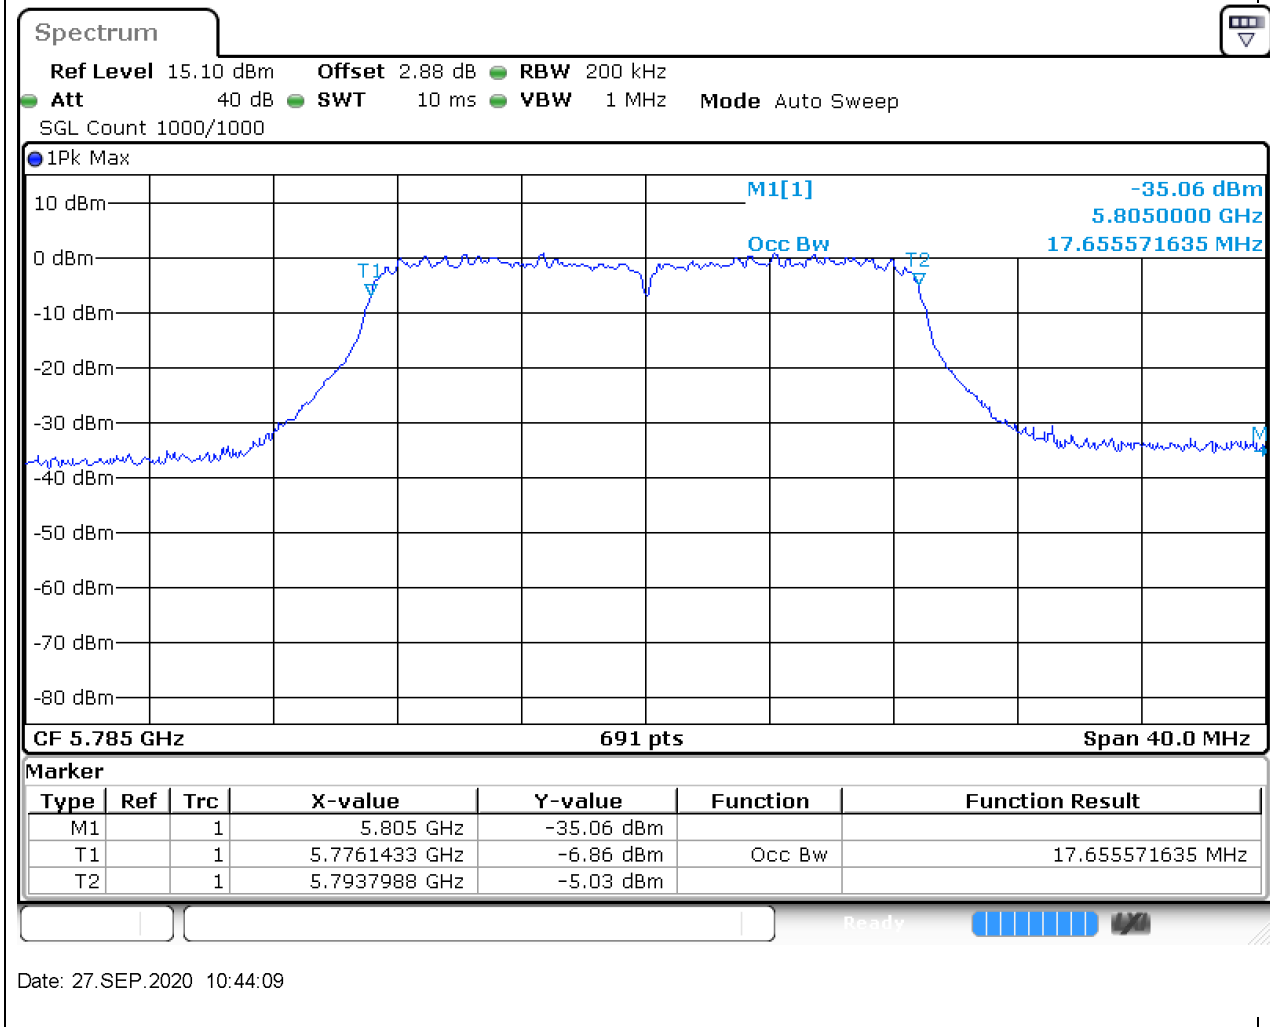

19. 802.11n_20M_Band3_M

19.1. A.2.2-99% Bandwidth(NTNV)

Center Frequency (MHz)	OBW Power (%)	RBW (MHz)	Detector	Limit (MHz)	OBW (MHz)	Verdict
5785	99	0.2	Peak	0	17.655572	Unknown