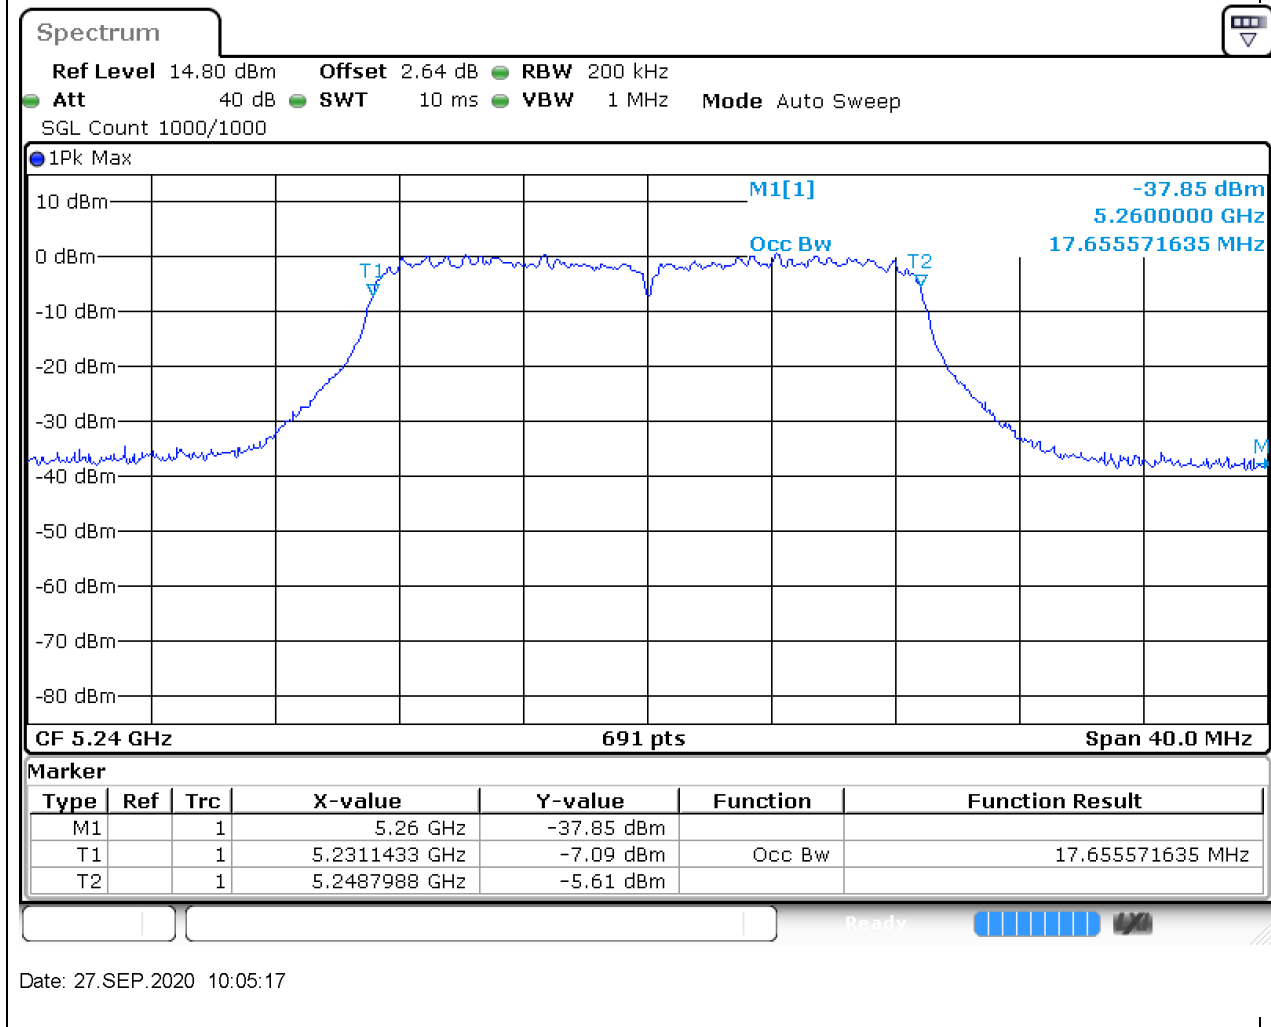

6. 802.11n_20M_Band1_H

6.1. A.2.2-99% Bandwidth(NTNV)

Center Frequency (MHz)	OBW Power (%)	RBW (MHz)	Detector	Limit (MHz)	OBW (MHz)	Verdict
5240	99	0.2	Peak	0	17.655572	Unknown