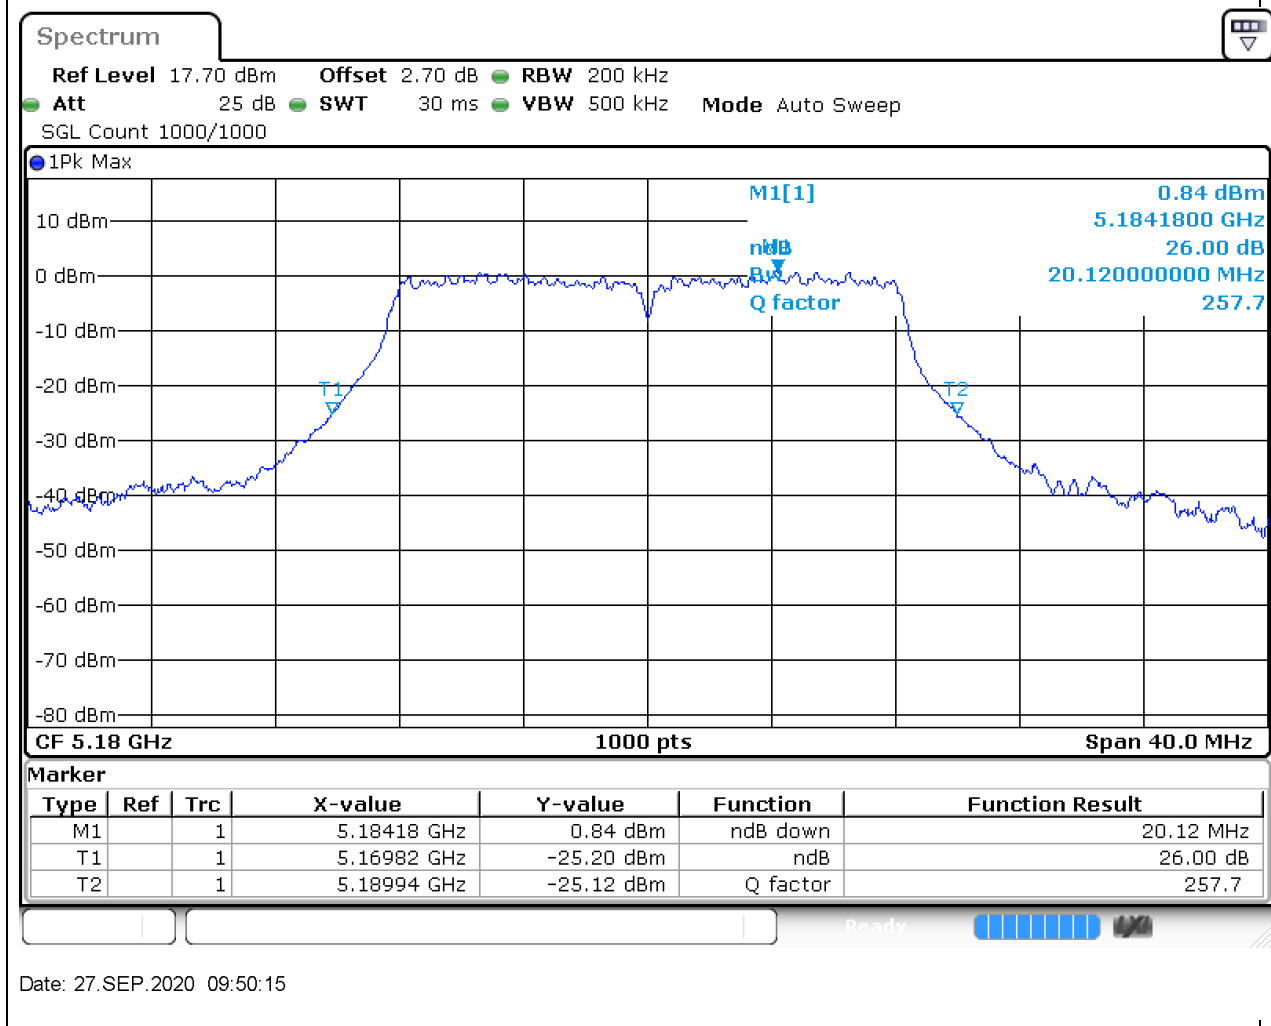

Annex A.2 26dB Bandwidth & 99% Bandwidth

26 dB Bandwidth

Main Antenna

1. 802.11a_20M_Band1_L

1.1. A.2-26dB Bandwidth(NTNV)

Center Frequency (MHz)	XdB Down	RBW (MHz)	Detector	Limit (MHz)	XdB BandWidth (MHz)	Verdict
5180	26	0.2	Peak	0	20.12	Unknow