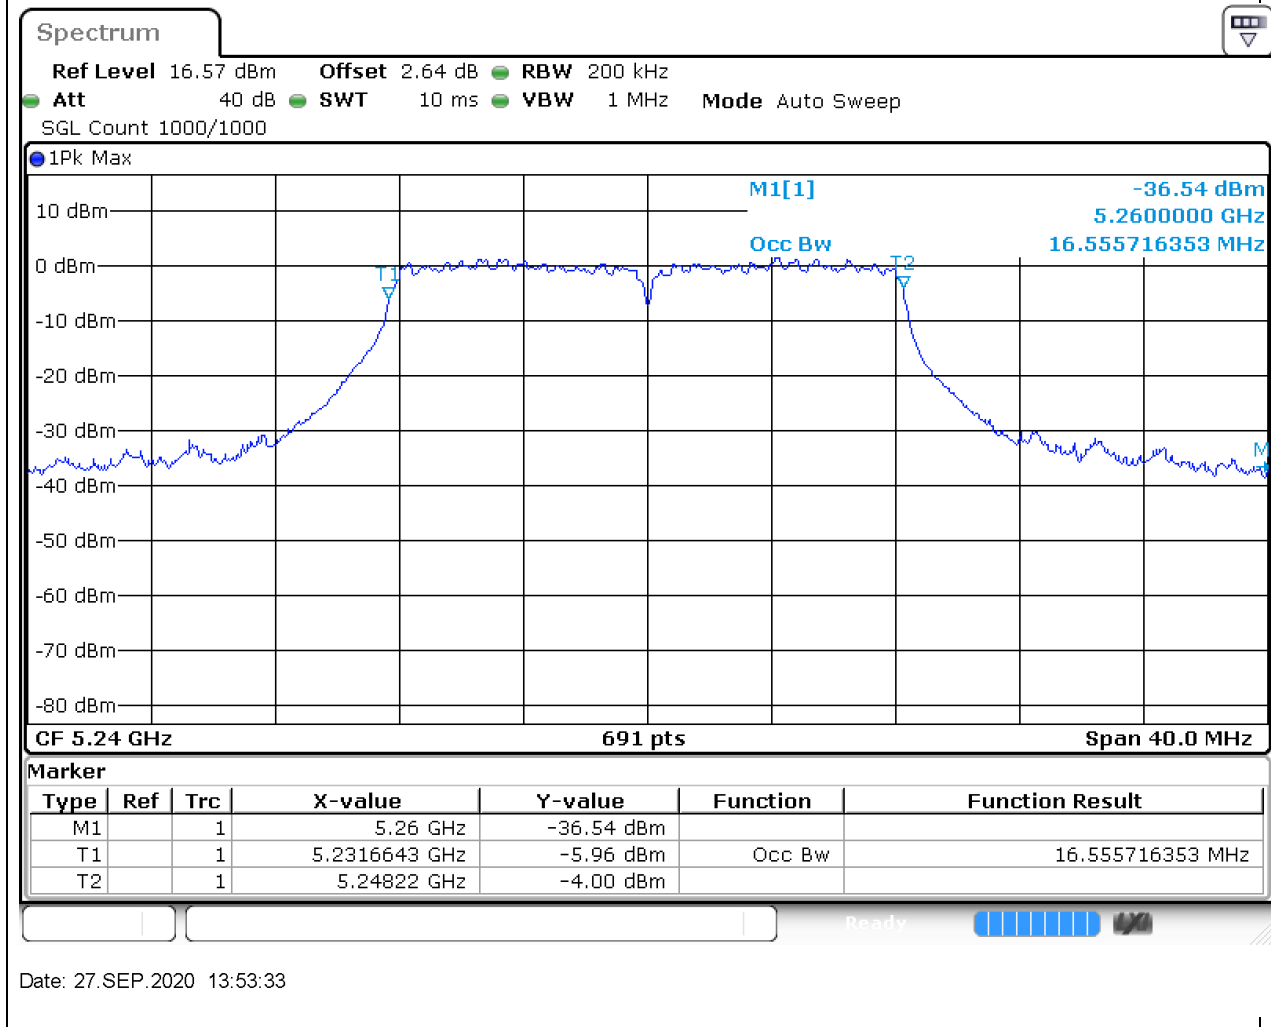

3. 802.11a_20M_Band1_H

3.1. A.2.2-99% Bandwidth(NTNV)

Center Frequency (MHz)	OBW Power (%)	RBW (MHz)	Detector	Limit (MHz)	OBW (MHz)	Verdict
5240	99	0.2	Peak	0	16.555716	Unknown