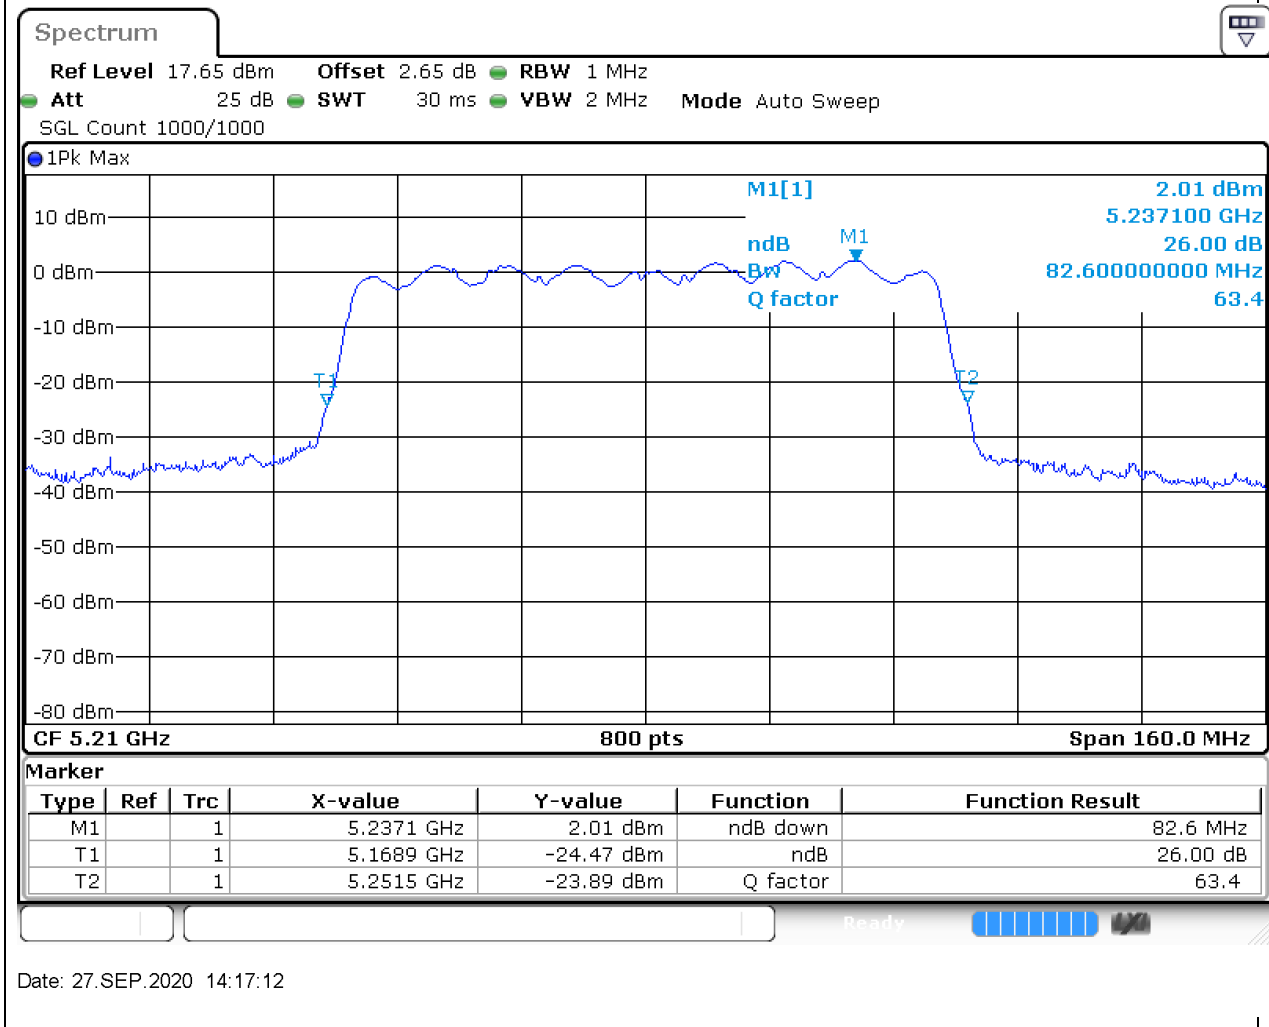

14. 802.11ac_80M_Band1_M

14.1. A.2-26dB Bandwidth(NTNV)

Center Frequency (MHz)	XdB Down	RBW (MHz)	Detector	Limit (MHz)	XdB BandWidth (MHz)	Verdict
5210	26	1	Peak	0	82.6	Unknow