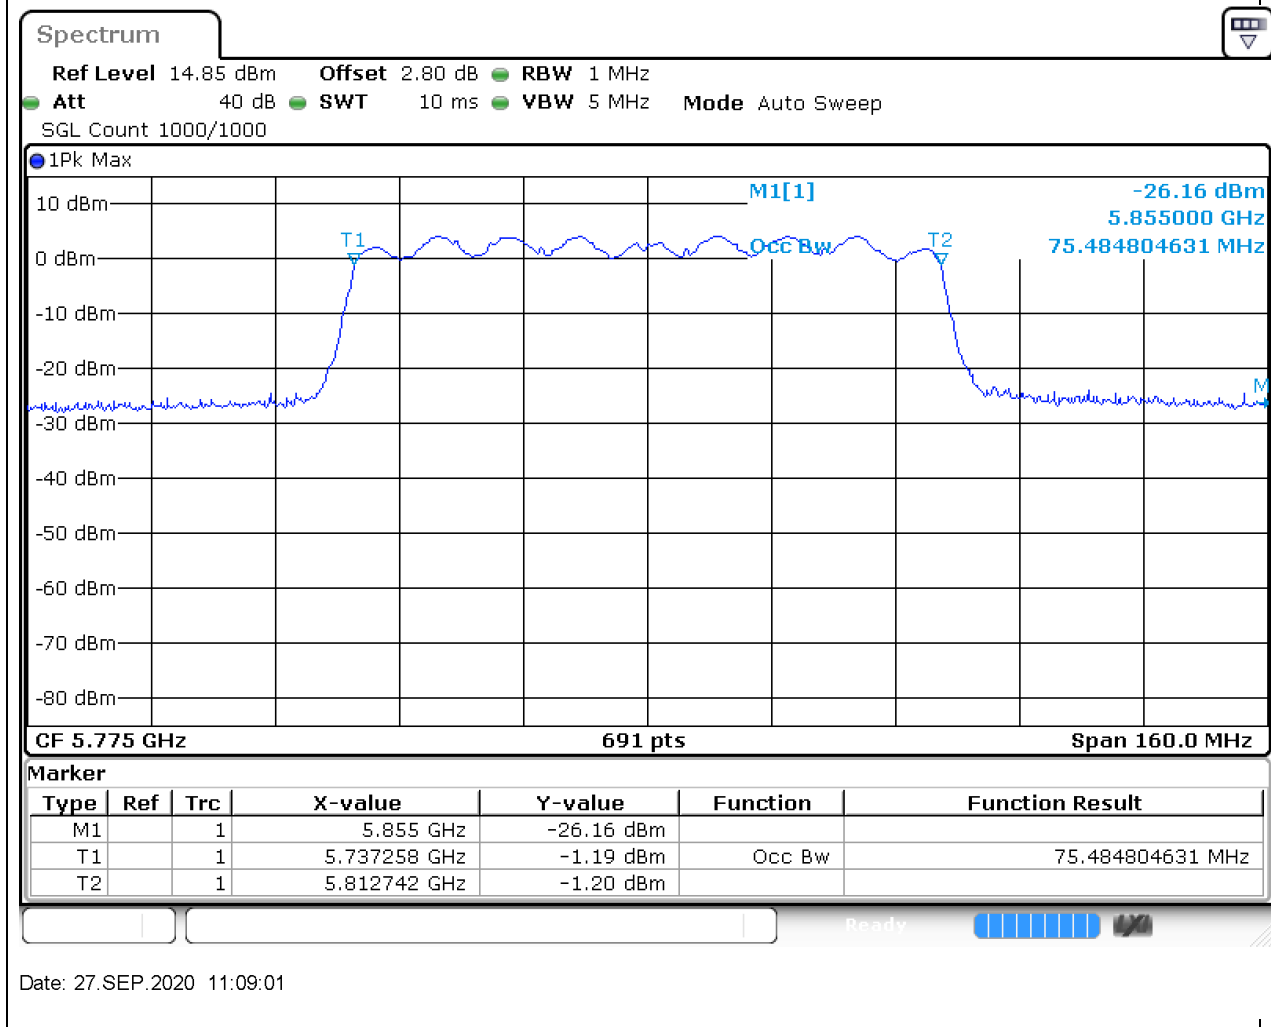

28. 802.11ac_80M_Band3_M

28.1. A.2.2-99% Bandwidth(NTNV)

Center Frequency (MHz)	OBW Power (%)	RBW (MHz)	Detector	Limit (MHz)	OBW (MHz)	Verdict
5775	99	1	Peak	0	75.484805	Unknown