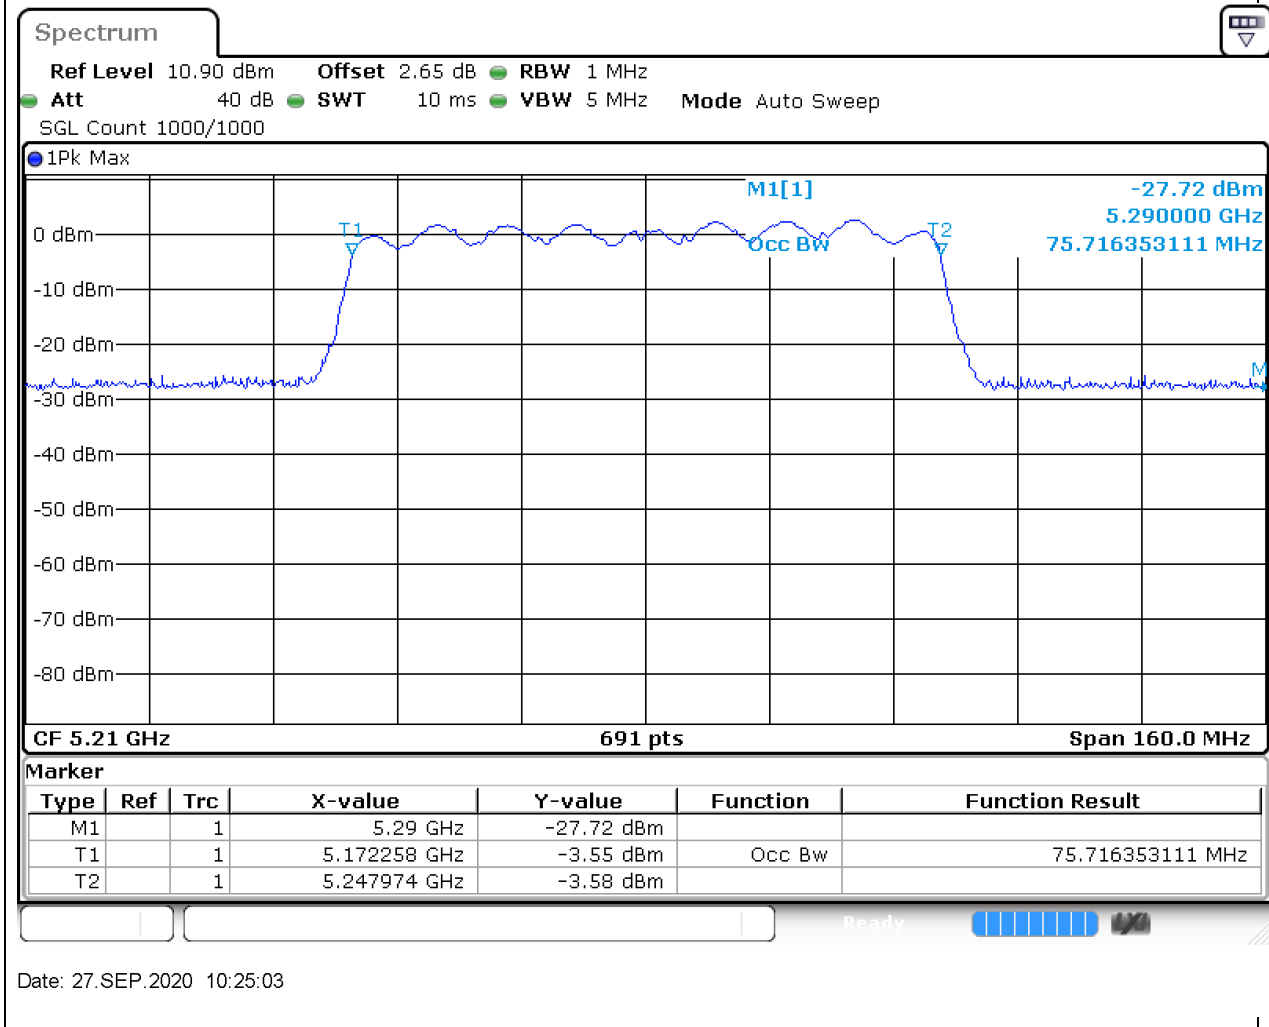

14. 802.11ac_80M_Band1_M

14.1. A.2.2-99% Bandwidth(NTNV)

Center Frequency (MHz)	OBW Power (%)	RBW (MHz)	Detector	Limit (MHz)	OBW (MHz)	Verdict
5210	99	1	Peak	0	75.716353	Unknow