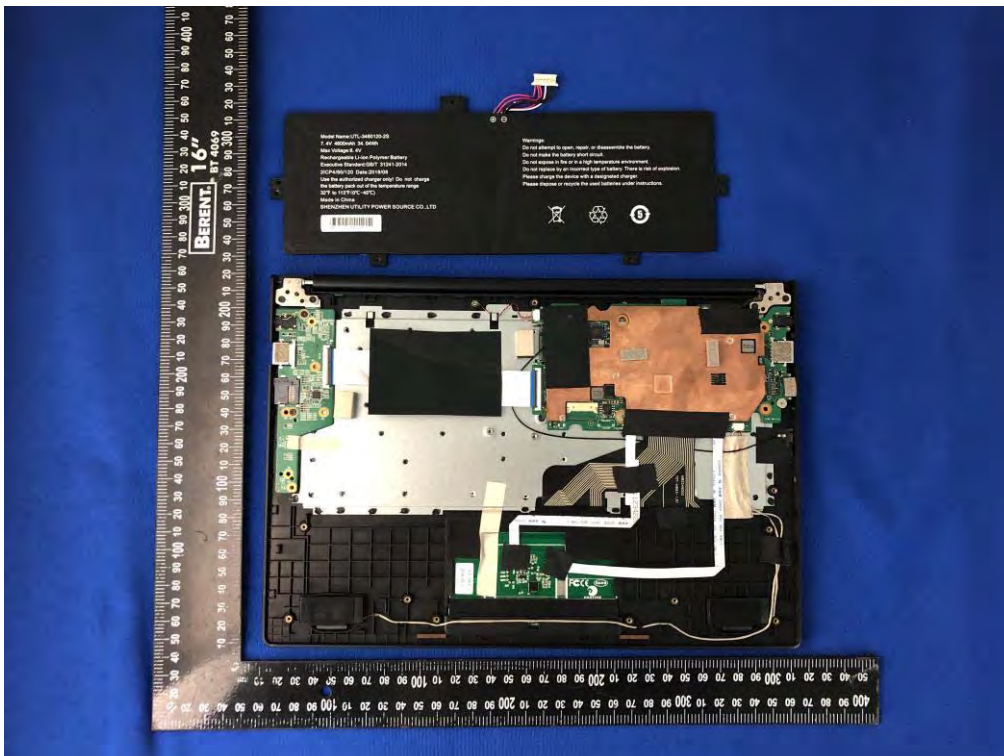

ANNEX D EUT INTERNAL PHOTOS

05.08.40.006601-792 (EMMC) with 12.5 NT125WHM-N42 (Screen)

EUT UNCOVER VIEW

EUT UNCOVER VIEW

EUT UNCOVER VIEW

ANTENNA

EUT UNCOVER VIEW

Screen

MAIN BOARD TOP VIEW

MAIN BOARD REAR VIEW

MAIN BOARD TOP VIEW

MAIN BOARD REAR VIEW

MAIN BOARD TOP VIEW

MAIN BOARD REAR VIEW

MAIN BOARD TOP VIEW

MAIN BOARD REAR VIEW