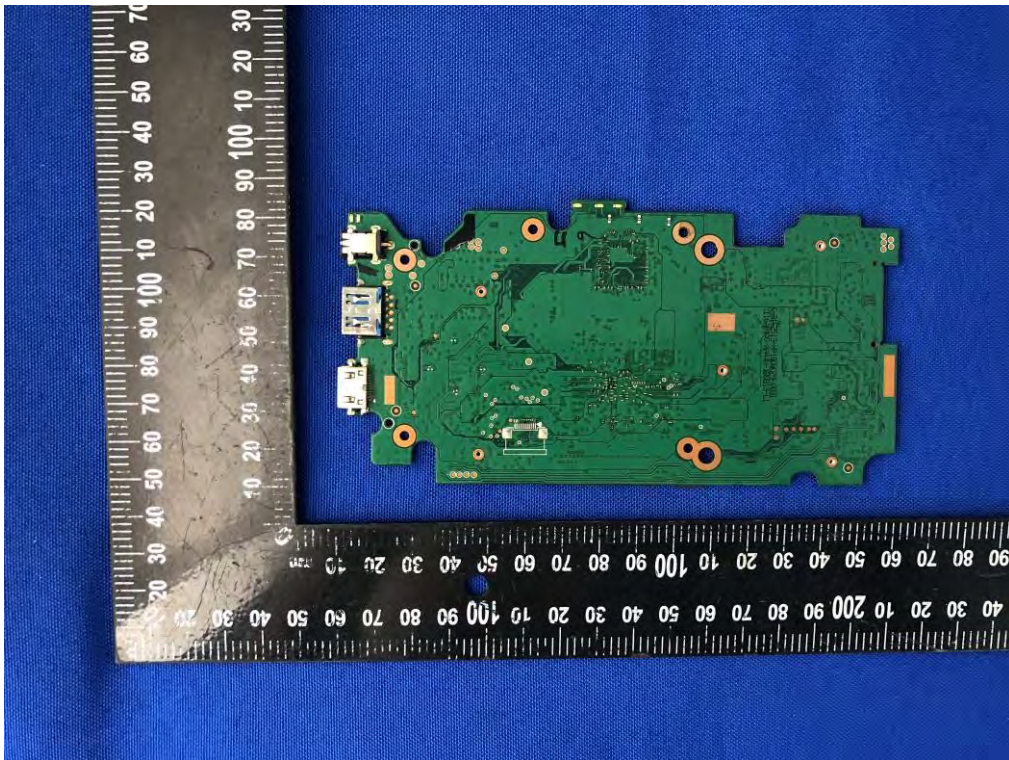

Battery Photo (FRONT)

Battery Photo (REAR)

05.08.40.006801-875 (EMMC) with 12.5 HB125WX1-100 (Screen)

EUT UNCOVER VIEW

EUT UNCOVER VIEW

EUT UNCOVER VIEW

ANTENNA

MAIN BOARD TOP VIEW

MAIN BOARD REAR VIEW

MAIN BOARD TOP VIEW

MAIN BOARD REAR VIEW

MAIN BOARD TOP VIEW

MAIN BOARD REAR VIEW

05.08.40.007201-093 (EMMC) with 12.5 HB125WX1-100 (Screen)

EUT UNCOVER VIEW

EUT UNCOVER VIEW