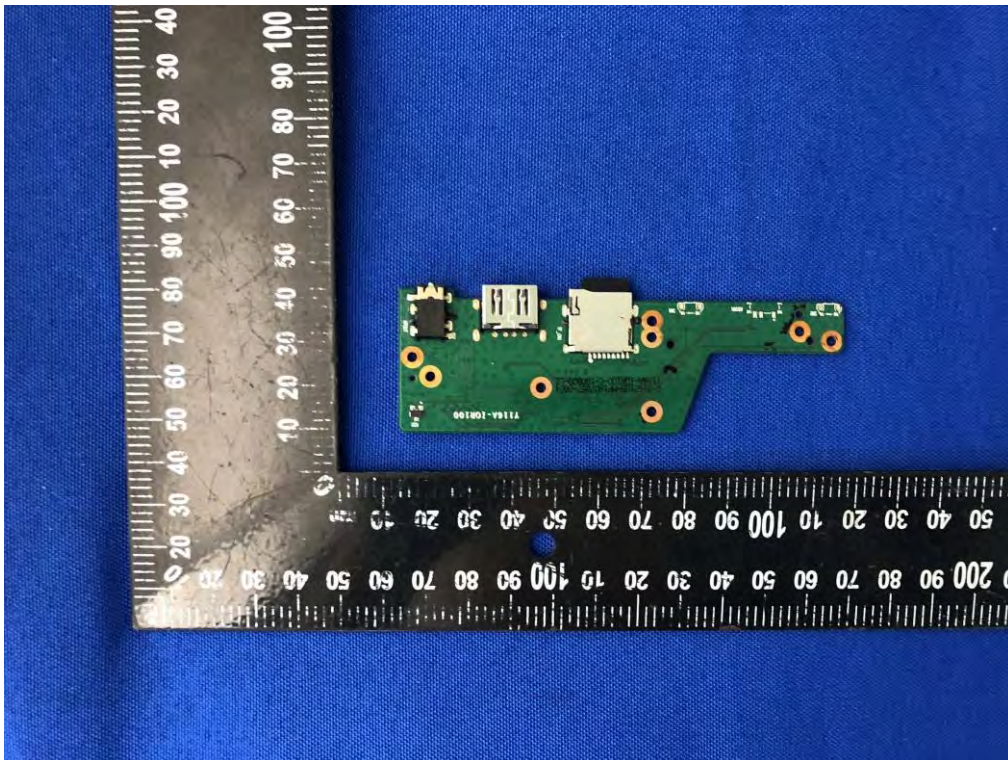

MAIN BOARD TOP VIEW

MAIN BOARD REAR VIEW

MAIN BOARD TOP VIEW

MAIN BOARD REAR VIEW

MAIN BOARD TOP VIEW

MAIN BOARD REAR VIEW

MAIN BOARD TOP VIEW

MAIN BOARD REAR VIEW

Battery Photo (FRONT)

Battery Photo (REAR)

05.08.40.006801-875 (EMMC) with 12.5 HB125WX1-100 (Screen)

EUT UNCOVER VIEW

EUT UNCOVER VIEW

EUT UNCOVER VIEW

ANTENNA

MAIN BOARD TOP VIEW

MAIN BOARD REAR VIEW

MAIN BOARD TOP VIEW

MAIN BOARD REAR VIEW

MAIN BOARD TOP VIEW

MAIN BOARD REAR VIEW

05.08.40.007201-093 (EMMC) with 12.5 HB125WX1-100 (Screen)

EUT UNCOVER VIEW

EUT UNCOVER VIEW