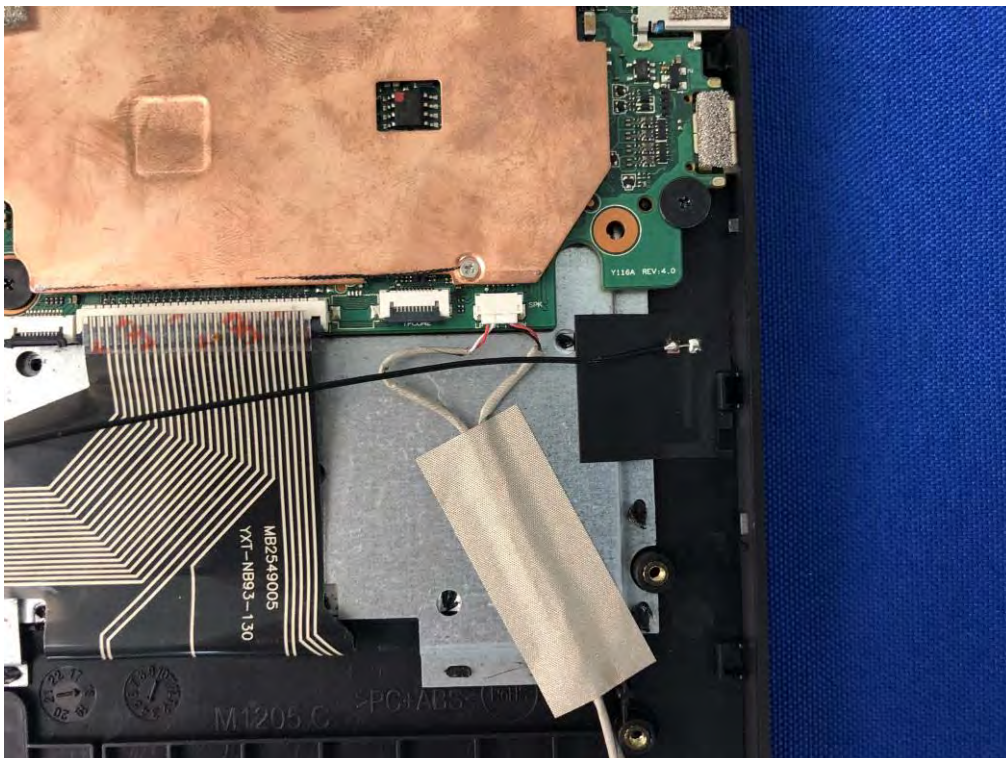

Battery Photo (FRONT)

Battery Photo (REAR)

05.08.40.006801-875 (EMMC) with 12.5 HB125WX1-100 (Screen)

EUT UNCOVER VIEW

EUT UNCOVER VIEW

EUT UNCOVER VIEW

ANTENNA

MAIN BOARD TOP VIEW