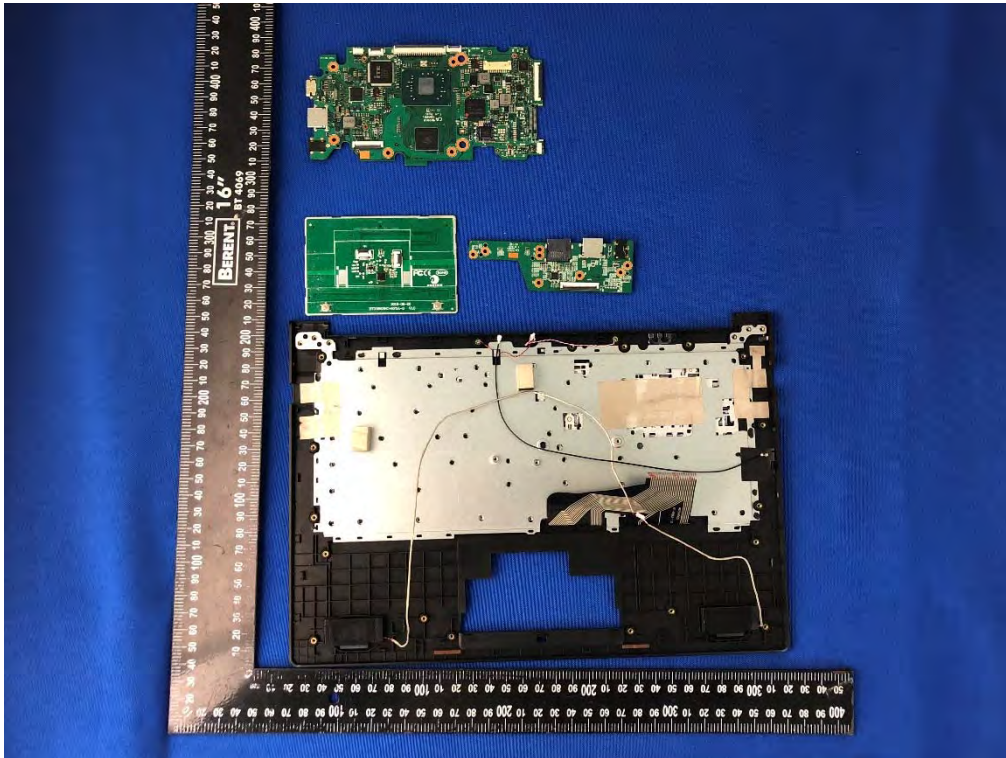

ANNEX D EUT INTERNAL PHOTOS

05.08.40.006601-792 (EMMC) with 12.5 NT125WHM-N42 (Screen)

EUT UNCOVER VIEW

EUT UNCOVER VIEW

EUT UNCOVER VIEW

ANTENNA

EUT UNCOVER VIEW

Screen

MAIN BOARD TOP VIEW

MAIN BOARD REAR VIEW

MAIN BOARD TOP VIEW

MAIN BOARD REAR VIEW

MAIN BOARD TOP VIEW

MAIN BOARD REAR VIEW

MAIN BOARD TOP VIEW

MAIN BOARD REAR VIEW

MAIN BOARD REAR VIEW

MAIN BOARD TOP VIEW

MAIN BOARD REAR VIEW

MAIN BOARD TOP VIEW

MAIN BOARD REAR VIEW

05.08.40.007201-093 (EMMC) with 12.5 HB125WX1-100 (Screen)

EUT UNCOVER VIEW

EUT UNCOVER VIEW