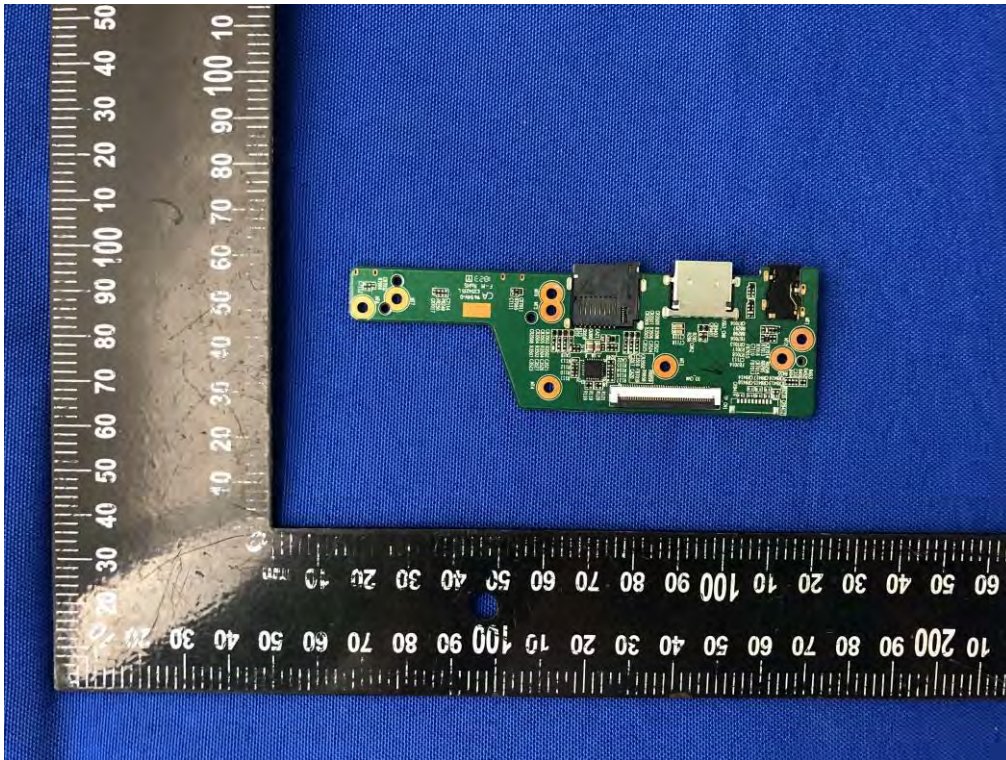

ANNEX D EUT INTERNAL PHOTOS

05.08.40.006601-792 (EMMC) with 12.5 NT125WHM-N42 (Screen)

EUT UNCOVER VIEW

EUT UNCOVER VIEW

EUT UNCOVER VIEW

ANTENNA

EUT UNCOVER VIEW

Screen

MAIN BOARD TOP VIEW

MAIN BOARD REAR VIEW

MAIN BOARD TOP VIEW

MAIN BOARD REAR VIEW

MAIN BOARD TOP VIEW

MAIN BOARD REAR VIEW

MAIN BOARD TOP VIEW

MAIN BOARD REAR VIEW