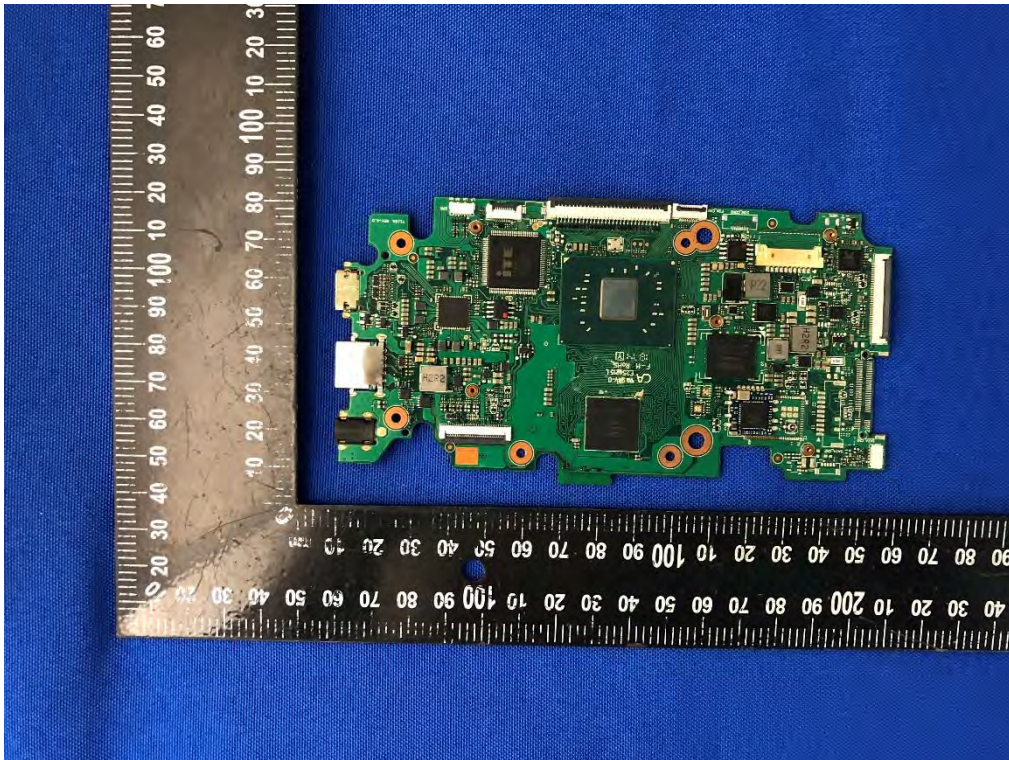

MAIN BOARD TOP VIEW

MAIN BOARD REAR VIEW

MAIN BOARD TOP VIEW

MAIN BOARD REAR VIEW

MAIN BOARD TOP VIEW

MAIN BOARD REAR VIEW

MAIN BOARD TOP VIEW

MAIN BOARD REAR VIEW

Battery Photo (FRONT)

Battery Photo (REAR)

05.08.40.006801-875 (EMMC) with 12.5 HB125WX1-100 (Screen)

EUT UNCOVER VIEW

EUT UNCOVER VIEW

EUT UNCOVER VIEW

ANTENNA

MAIN BOARD TOP VIEW

MAIN BOARD REAR VIEW

MAIN BOARD TOP VIEW

MAIN BOARD REAR VIEW

MAIN BOARD TOP VIEW

MAIN BOARD REAR VIEW

05.08.40.007201-093 (EMMC) with 12.5 HB125WX1-100 (Screen)

EUT UNCOVER VIEW

EUT UNCOVER VIEW