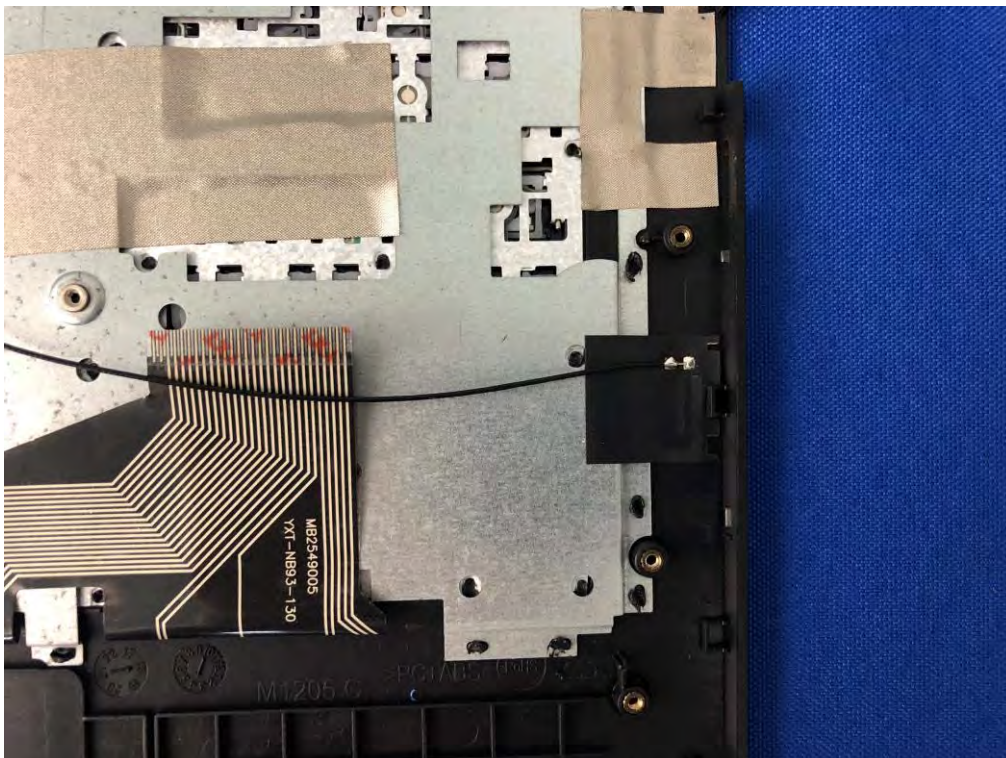

MAIN BOARD REAR VIEW

MAIN BOARD TOP VIEW

MAIN BOARD REAR VIEW

MAIN BOARD TOP VIEW

MAIN BOARD REAR VIEW

05.08.40.007201-093 (EMMC) with 12.5 HB125WX1-100 (Screen)

EUT UNCOVER VIEW

EUT UNCOVER VIEW

EUT UNCOVER VIEW

ANTENNA

EUT UNCOVER VIEW

Screen

MAIN BOARD TOP VIEW

MAIN BOARD REAR VIEW

MAIN BOARD TOP VIEW

MAIN BOARD REAR VIEW