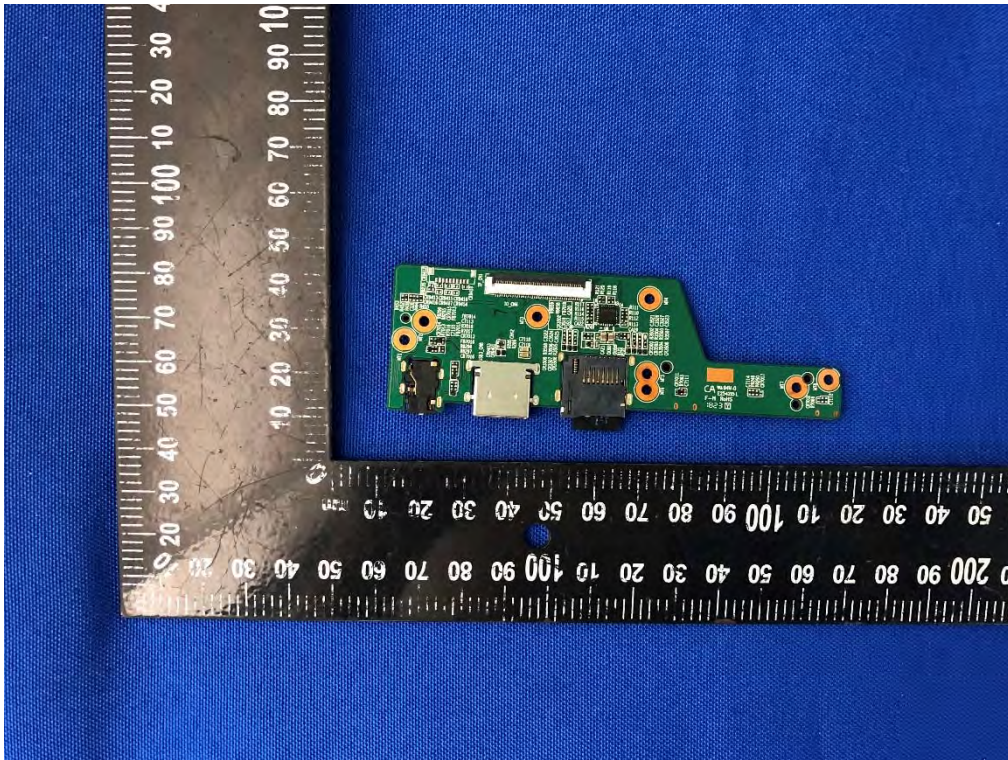

Battery Photo (FRONT)

Battery Photo (REAR)

05.08.40.006801-875 (EMMC) with 12.5 HB125WX1-100 (Screen)

EUT UNCOVER VIEW

EUT UNCOVER VIEW

EUT UNCOVER VIEW

ANTENNA

MAIN BOARD TOP VIEW

MAIN BOARD REAR VIEW

MAIN BOARD TOP VIEW

MAIN BOARD REAR VIEW

MAIN BOARD TOP VIEW

MAIN BOARD REAR VIEW

05.08.40.007201-093 (EMMC) with 12.5 HB125WX1-100 (Screen)

EUT UNCOVER VIEW

EUT UNCOVER VIEW