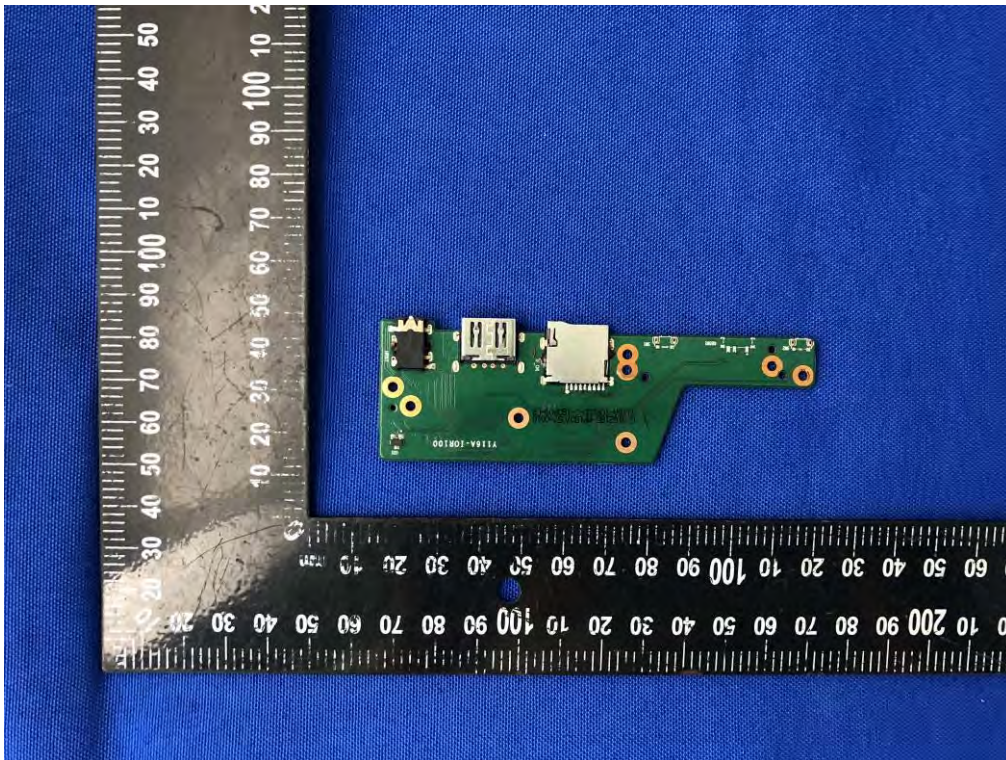

MAIN BOARD TOP VIEW

MAIN BOARD REAR VIEW

MAIN BOARD TOP VIEW

MAIN BOARD REAR VIEW

MAIN BOARD TOP VIEW

MAIN BOARD REAR VIEW

MAIN BOARD TOP VIEW

MAIN BOARD REAR VIEW

Battery Photo (FRONT)

Battery Photo (REAR)

05.08.40.006801-875 (EMMC) with 12.5 HB125WX1-100 (Screen)

EUT UNCOVER VIEW

EUT UNCOVER VIEW

EUT UNCOVER VIEW

ANTENNA

MAIN BOARD TOP VIEW

MAIN BOARD REAR VIEW

MAIN BOARD TOP VIEW

MAIN BOARD REAR VIEW

MAIN BOARD TOP VIEW

MAIN BOARD REAR VIEW

05.08.40.007201-093 (EMMC) with 12.5 HB125WX1-100 (Screen)

EUT UNCOVER VIEW

EUT UNCOVER VIEW