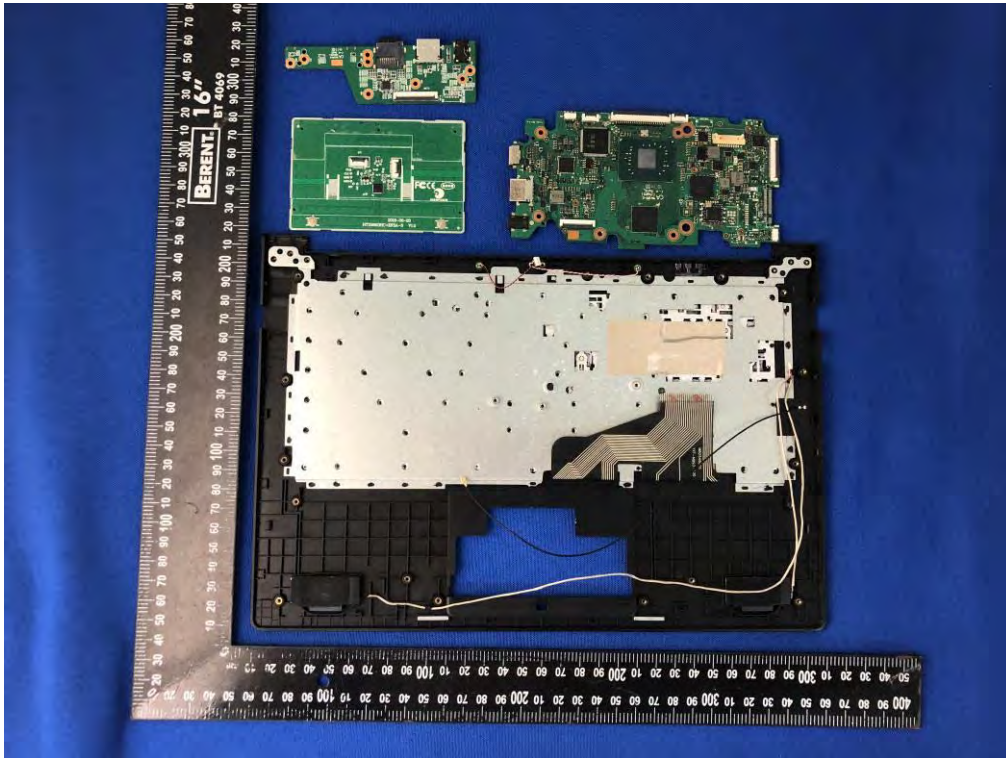

MAIN BOARD TOP VIEW

MAIN BOARD REAR VIEW

MAIN BOARD TOP VIEW

MAIN BOARD REAR VIEW

MAIN BOARD TOP VIEW

MAIN BOARD REAR VIEW

MAIN BOARD TOP VIEW

MAIN BOARD REAR VIEW

Battery Photo (FRONT)

Battery Photo (REAR)

05.08.40.006801-875 (EMMC) with 12.5 HB125WX1-100 (Screen)

EUT UNCOVER VIEW

EUT UNCOVER VIEW

EUT UNCOVER VIEW

ANTENNA

MAIN BOARD TOP VIEW

MAIN BOARD REAR VIEW

MAIN BOARD TOP VIEW

MAIN BOARD REAR VIEW

MAIN BOARD TOP VIEW

MAIN BOARD REAR VIEW

05.08.40.007201-093 (EMMC) with 12.5 HB125WX1-100 (Screen)

EUT UNCOVER VIEW

EUT UNCOVER VIEW