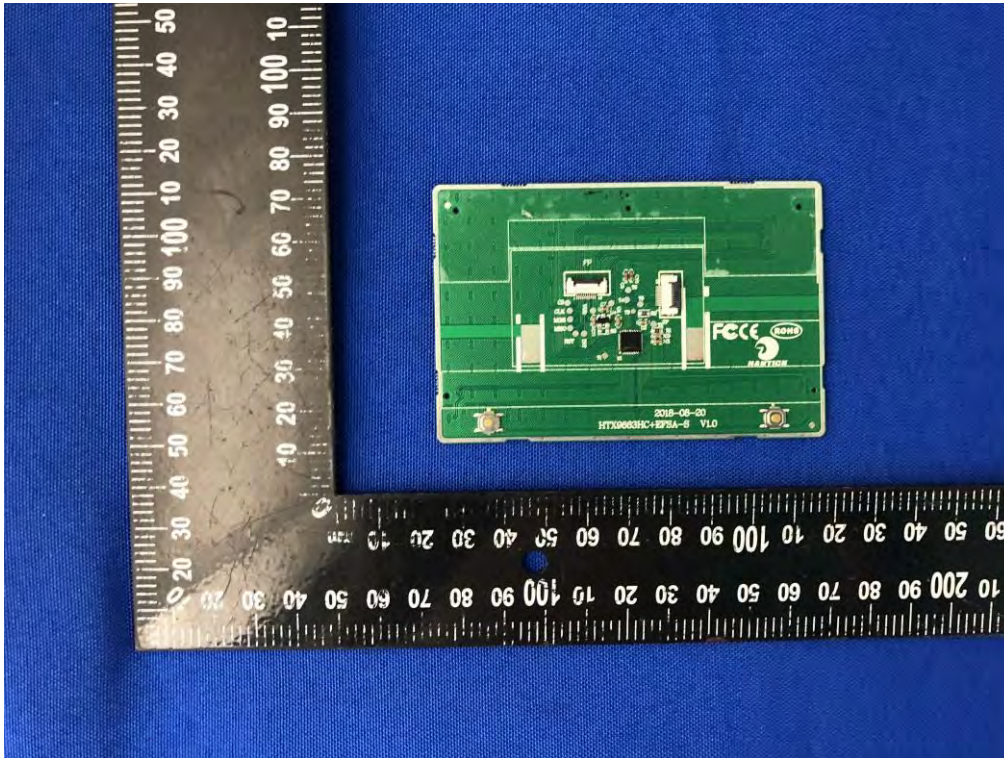

MAIN BOARD REAR VIEW

MAIN BOARD TOP VIEW

MAIN BOARD REAR VIEW

MAIN BOARD TOP VIEW

MAIN BOARD REAR VIEW

05.08.40.007201-093 (EMMC) with 12.5 HB125WX1-100 (Screen)

EUT UNCOVER VIEW

EUT UNCOVER VIEW

EUT UNCOVER VIEW

ANTENNA

EUT UNCOVER VIEW

Screen

MAIN BOARD TOP VIEW

MAIN BOARD REAR VIEW

MAIN BOARD TOP VIEW

MAIN BOARD REAR VIEW