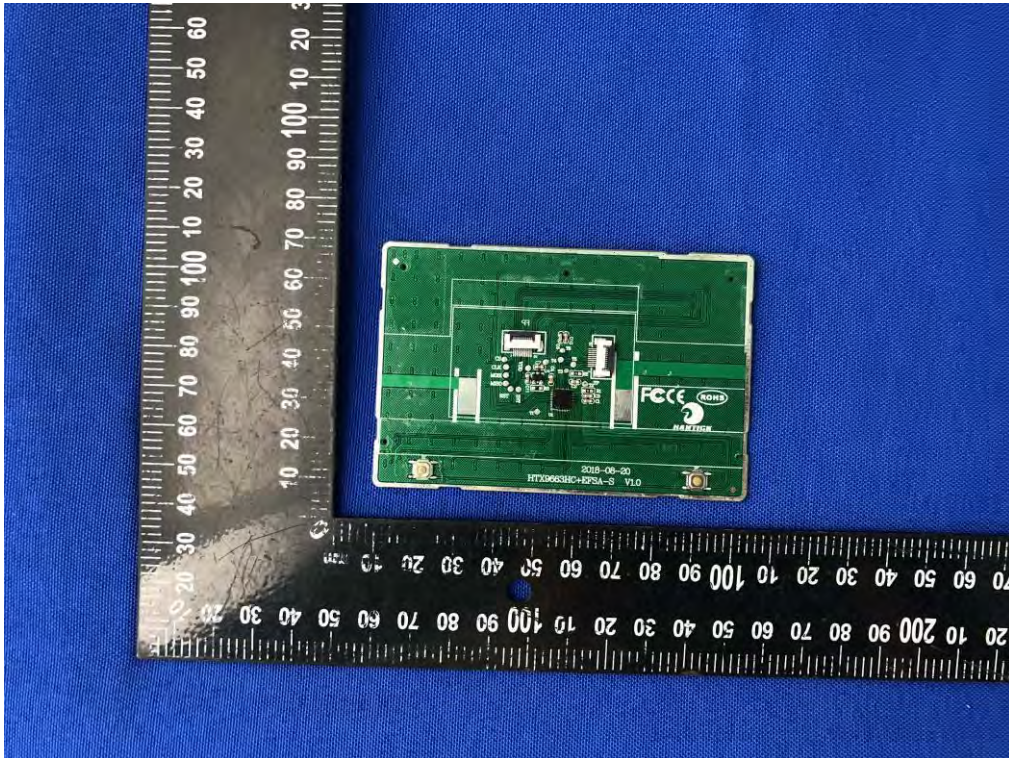

MAIN BOARD TOP VIEW

MAIN BOARD REAR VIEW

MAIN BOARD TOP VIEW

MAIN BOARD REAR VIEW

MAIN BOARD TOP VIEW

MAIN BOARD REAR VIEW

MAIN BOARD TOP VIEW

MAIN BOARD REAR VIEW

MAIN BOARD REAR VIEW

MAIN BOARD TOP VIEW

MAIN BOARD REAR VIEW

MAIN BOARD TOP VIEW

MAIN BOARD REAR VIEW

05.08.40.007201-093 (EMMC) with 12.5 HB125WX1-100 (Screen)

EUT UNCOVER VIEW

EUT UNCOVER VIEW