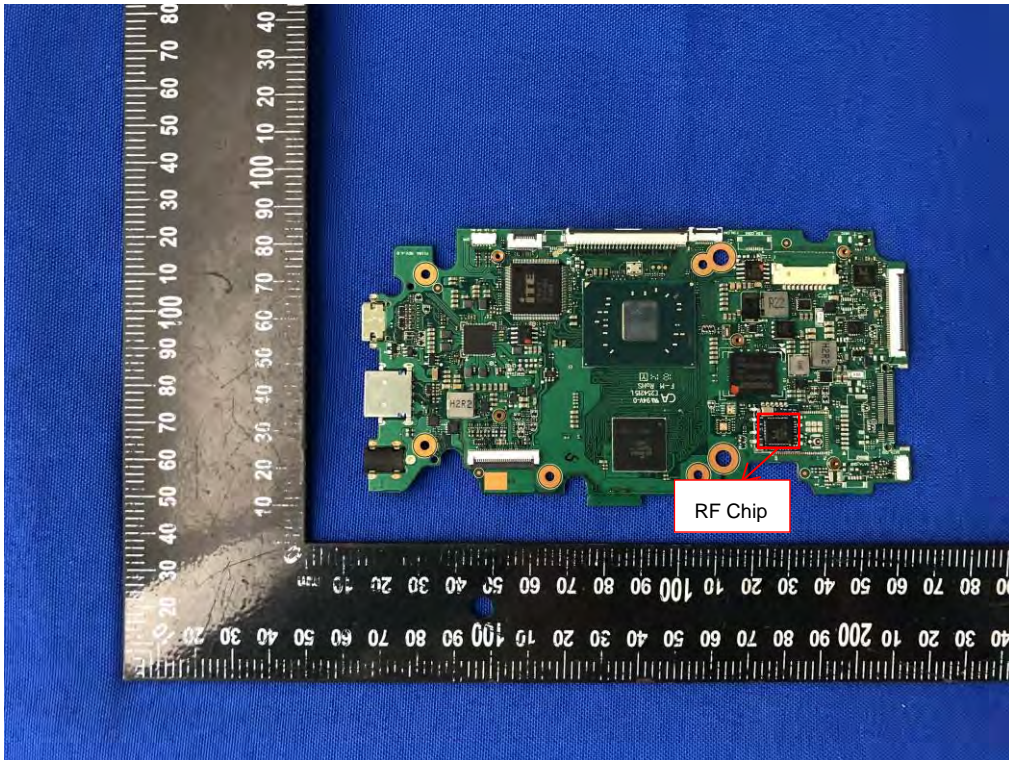

ANNEX D EUT INTERNAL PHOTOS

05.08.40.006601-792 (EMMC) with 12.5 NT125WHM-N42 (Screen)

EUT UNCOVER VIEW

EUT UNCOVER VIEW

EUT UNCOVER VIEW

ANTENNA

EUT UNCOVER VIEW

Screen

MAIN BOARD TOP VIEW

MAIN BOARD REAR VIEW

MAIN BOARD TOP VIEW

MAIN BOARD REAR VIEW

MAIN BOARD TOP VIEW

MAIN BOARD REAR VIEW

MAIN BOARD TOP VIEW

MAIN BOARD REAR VIEW