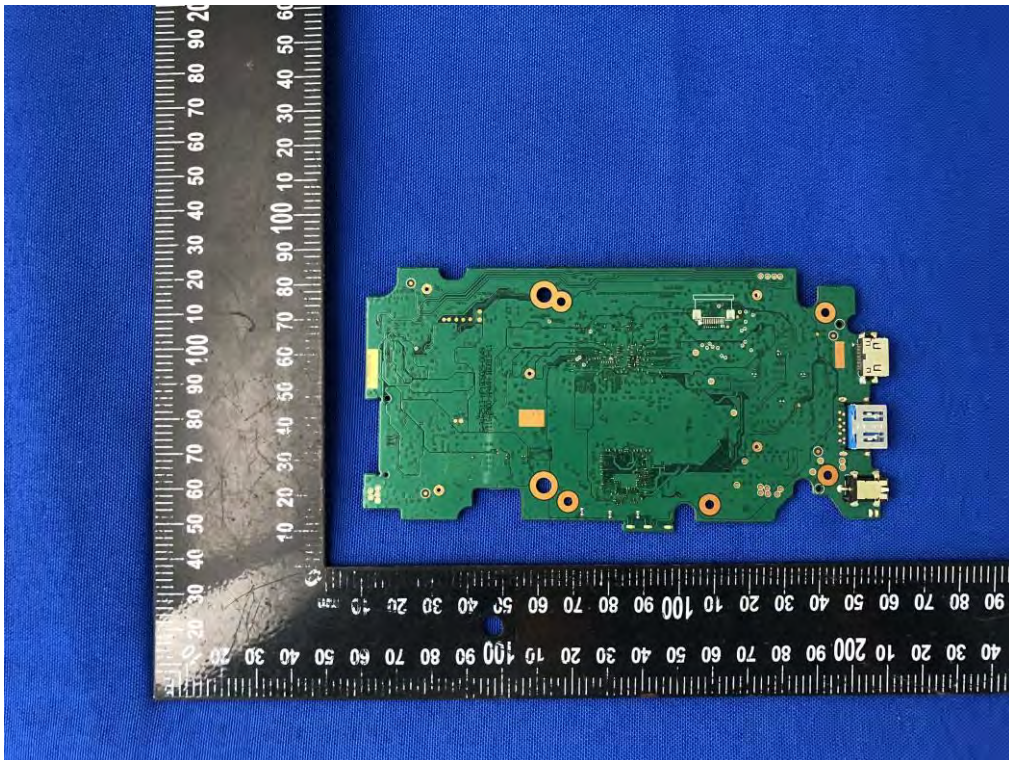

ANNEX D EUT INTERNAL PHOTOS

05.08.40.006601-792 (EMMC) with 12.5 NT125WHM-N42 (Screen)

EUT UNCOVER VIEW

EUT UNCOVER VIEW

EUT UNCOVER VIEW

ANTENNA

EUT UNCOVER VIEW

Screen

MAIN BOARD TOP VIEW

MAIN BOARD REAR VIEW

MAIN BOARD TOP VIEW

MAIN BOARD REAR VIEW

MAIN BOARD TOP VIEW

MAIN BOARD REAR VIEW

MAIN BOARD TOP VIEW

MAIN BOARD REAR VIEW

MAIN BOARD REAR VIEW

MAIN BOARD TOP VIEW

MAIN BOARD REAR VIEW

MAIN BOARD TOP VIEW

MAIN BOARD REAR VIEW

05.08.40.007201-093 (EMMC) with 12.5 HB125WX1-100 (Screen)

EUT UNCOVER VIEW

EUT UNCOVER VIEW