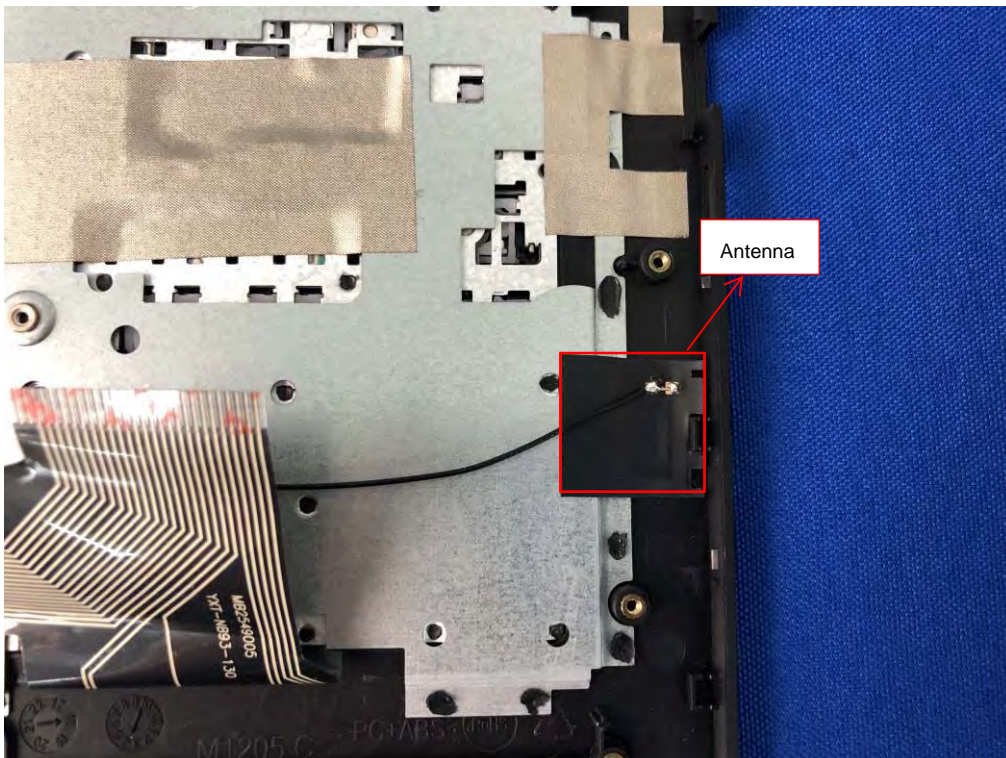

ANNEX D EUT INTERNAL PHOTOS

05.08.40.006601-792 (EMMC) with 12.5 NT125WHM-N42 (Screen)

EUT UNCOVER VIEW

EUT UNCOVER VIEW

EUT UNCOVER VIEW

ANTENNA

EUT UNCOVER VIEW

Screen

MAIN BOARD TOP VIEW

MAIN BOARD REAR VIEW

MAIN BOARD TOP VIEW

MAIN BOARD REAR VIEW

MAIN BOARD TOP VIEW

MAIN BOARD REAR VIEW

MAIN BOARD TOP VIEW

MAIN BOARD REAR VIEW