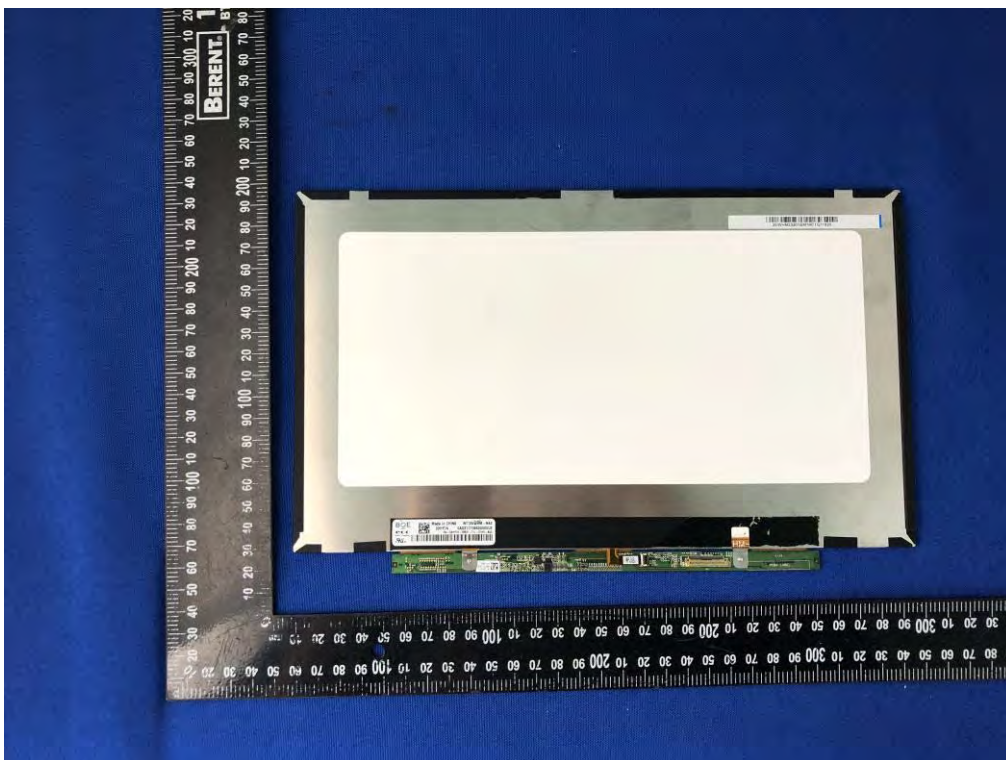

ANNEX D EUT INTERNAL PHOTOS

05.08.40.006601-792 (EMMC) with 12.5 NT125WHM-N42 (Screen)

EUT UNCOVER VIEW

EUT UNCOVER VIEW

EUT UNCOVER VIEW

ANTENNA

EUT UNCOVER VIEW

Screen

MAIN BOARD TOP VIEW

MAIN BOARD REAR VIEW

MAIN BOARD TOP VIEW

MAIN BOARD REAR VIEW

MAIN BOARD TOP VIEW

MAIN BOARD REAR VIEW

MAIN BOARD TOP VIEW

MAIN BOARD REAR VIEW