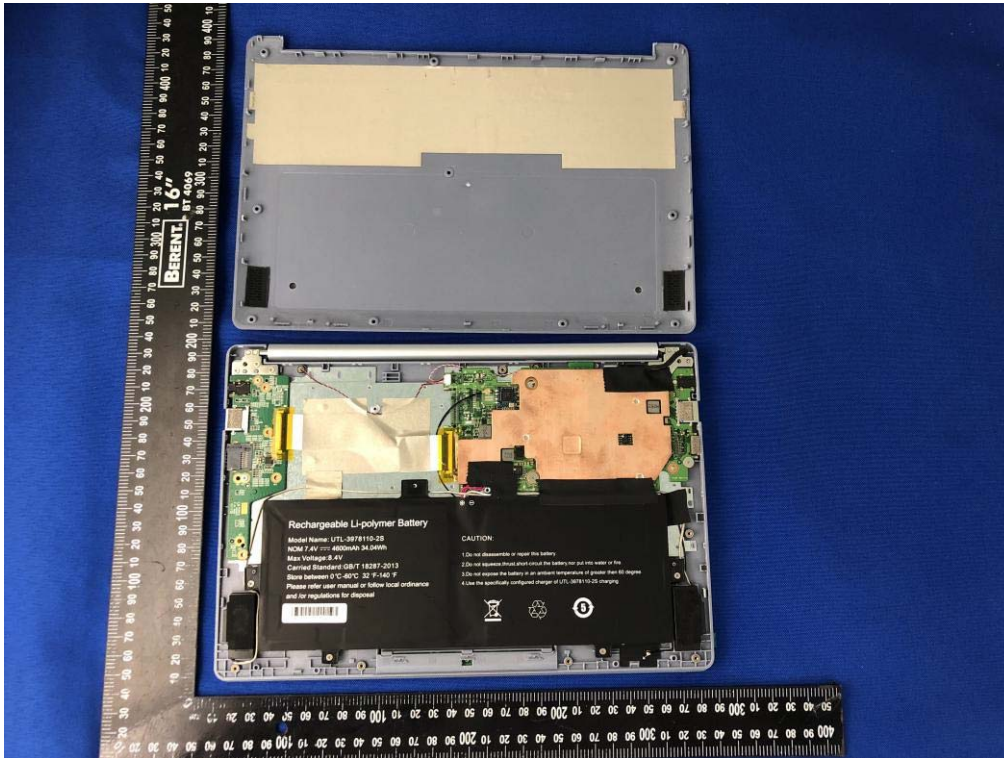

ANNEX D EUT INTERNAL PHOTOS

EUT UNCOVER VIEW (Sample 1)

EUT UNCOVER VIEW (Sample 1)

EUT UNCOVER VIEW (Sample 1)

ANTENNA (Sample 1)

MAIN BOARD TOP VIEW (Sample 1)

MAIN BOARD REAR VIEW (Sample 1)

MAIN BOARD TOP VIEW (Sample 1)

MAIN BOARD REAR VIEW (Sample 1)

MAIN BOARD TOP VIEW (Sample 1)

MAIN BOARD REAR VIEW (Sample 1)

Battery Photo (FRONT) (Sample 1)

Battery Photo (REAR) (Sample 1)

EUT UNCOVER VIEW (Sample 2)

EUT UNCOVER VIEW (Sample 2)

EUT UNCOVER VIEW (Sample 2)

ANTENNA (Sample 2)

MAIN BOARD TOP VIEW (Sample 2)

MAIN BOARD REAR VIEW (Sample 2)

MAIN BOARD TOP VIEW (Sample 2)

MAIN BOARD REAR VIEW (Sample 2)

MAIN BOARD TOP VIEW (Sample 2)

MAIN BOARD REAR VIEW (Sample 2)