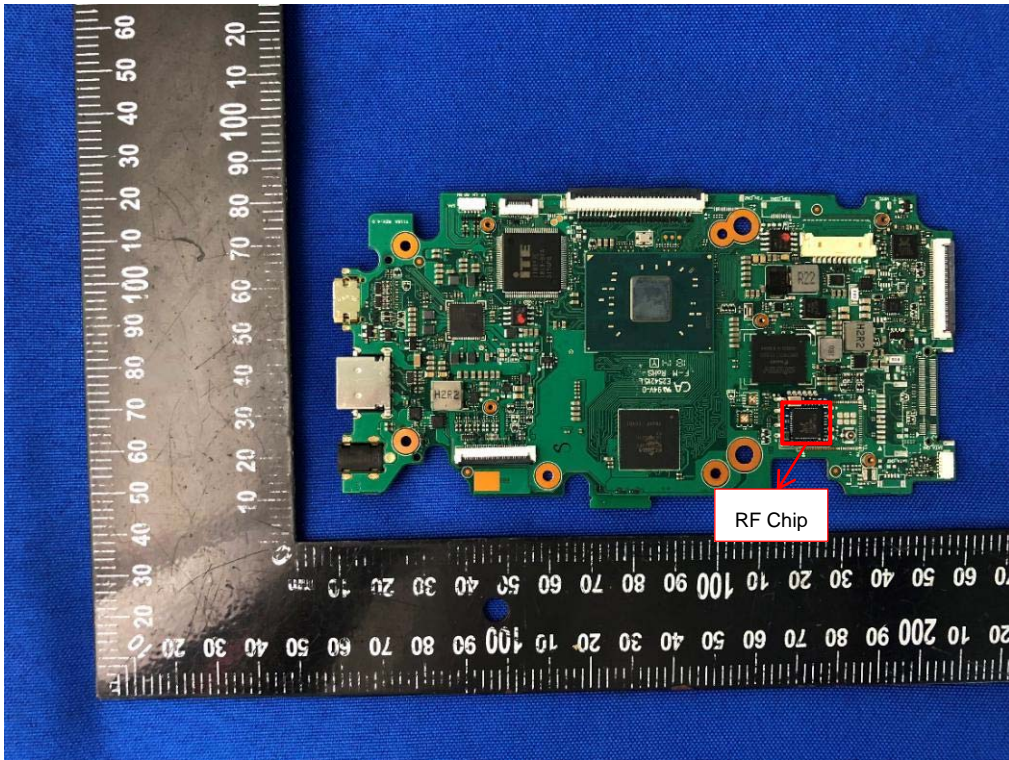

ANNEX D EUT INTERNAL PHOTOS

EUT UNCOVER VIEW (Sample 1)

EUT UNCOVER VIEW (Sample 1)

EUT UNCOVER VIEW (Sample 1)

ANTENNA (Sample 1)

MAIN BOARD TOP VIEW (Sample 1)

MAIN BOARD REAR VIEW (Sample 1)

MAIN BOARD TOP VIEW (Sample 1)

MAIN BOARD REAR VIEW (Sample 1)

MAIN BOARD TOP VIEW (Sample 1)

MAIN BOARD REAR VIEW (Sample 1)

Battery Photo (FRONT) (Sample 1)

Battery Photo (REAR) (Sample 1)

EUT UNCOVER VIEW (Sample 2)

EUT UNCOVER VIEW (Sample 2)