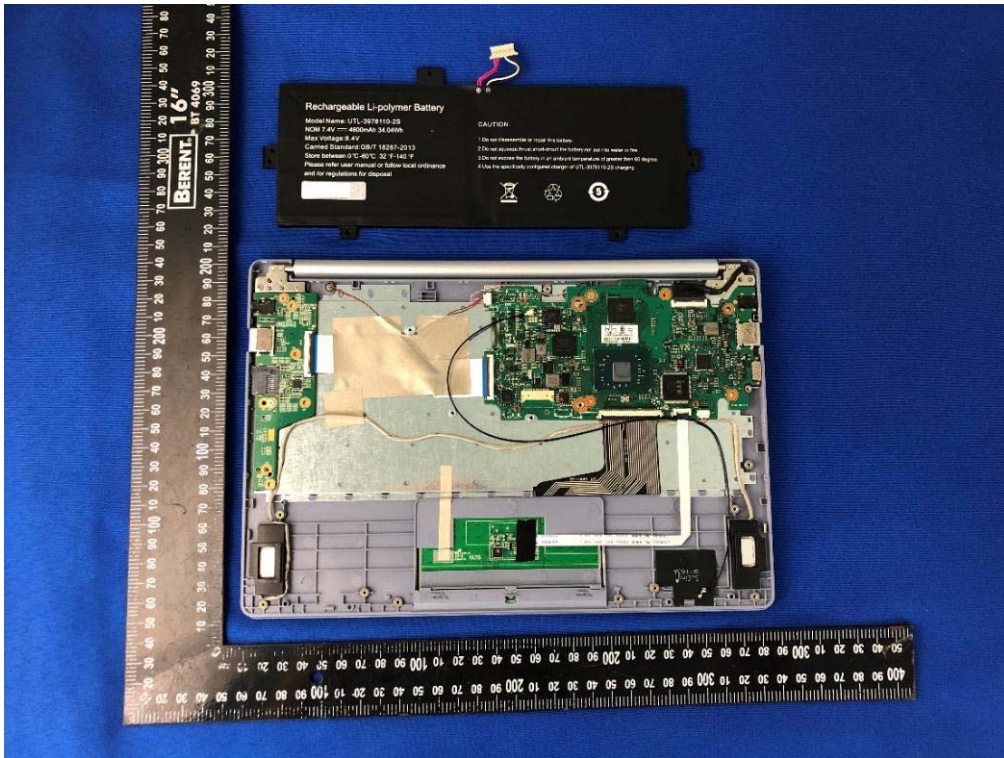

ANNEX D EUT INTERNAL PHOTOS

EUT UNCOVER VIEW (Sample 1)

EUT UNCOVER VIEW (Sample 1)

EUT UNCOVER VIEW (Sample 1)

ANTENNA (Sample 1)

MAIN BOARD TOP VIEW (Sample 1)

MAIN BOARD REAR VIEW (Sample 1)

MAIN BOARD TOP VIEW (Sample 1)

MAIN BOARD REAR VIEW (Sample 1)

MAIN BOARD TOP VIEW (Sample 1)

MAIN BOARD REAR VIEW (Sample 1)

Battery Photo (FRONT) (Sample 1)

Battery Photo (REAR) (Sample 1)

EUT UNCOVER VIEW (Sample 2)

EUT UNCOVER VIEW (Sample 2)

EUT UNCOVER VIEW (Sample 2)

ANTENNA (Sample 2)

MAIN BOARD TOP VIEW (Sample 2)

MAIN BOARD REAR VIEW (Sample 2)

MAIN BOARD TOP VIEW (Sample 2)

MAIN BOARD REAR VIEW (Sample 2)

MAIN BOARD TOP VIEW (Sample 2)

MAIN BOARD REAR VIEW (Sample 2)

Battery Photo (FRONT) (Sample 2)

Battery Photo (REAR) (Sample 2)