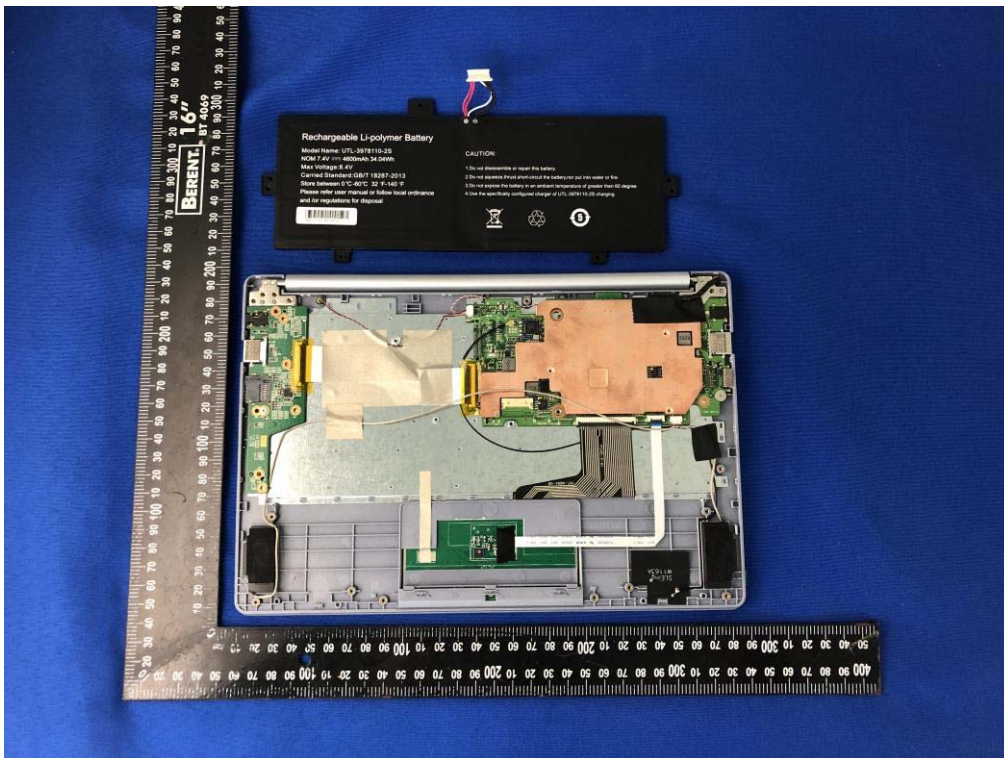

ANNEX D EUT INTERNAL PHOTOS

EUT UNCOVER VIEW (Sample 1)

EUT UNCOVER VIEW (Sample 1)

EUT UNCOVER VIEW (Sample 1)

ANTENNA (Sample 1)

MAIN BOARD TOP VIEW (Sample 1)

MAIN BOARD REAR VIEW (Sample 1)

MAIN BOARD TOP VIEW (Sample 1)

MAIN BOARD REAR VIEW (Sample 1)

MAIN BOARD TOP VIEW (Sample 1)

MAIN BOARD REAR VIEW (Sample 1)

Battery Photo (FRONT) (Sample 1)

Battery Photo (REAR) (Sample 1)

EUT UNCOVER VIEW (Sample 2)

EUT UNCOVER VIEW (Sample 2)

EUT UNCOVER VIEW (Sample 2)

ANTENNA (Sample 2)

MAIN BOARD TOP VIEW (Sample 2)

MAIN BOARD REAR VIEW (Sample 2)

MAIN BOARD TOP VIEW (Sample 2)

MAIN BOARD REAR VIEW (Sample 2)

MAIN BOARD TOP VIEW (Sample 2)

MAIN BOARD REAR VIEW (Sample 2)