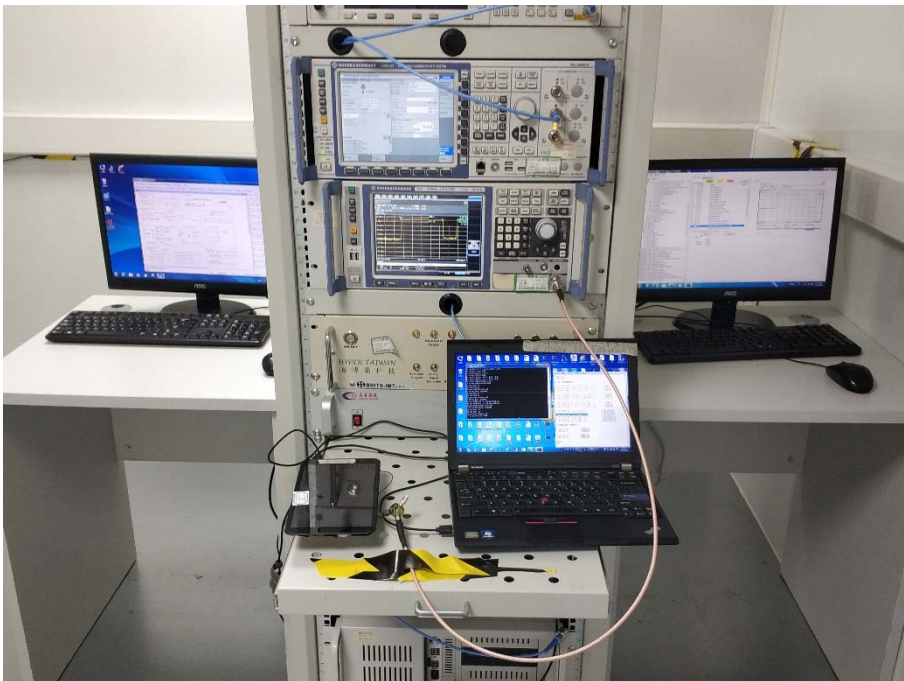

## ANNEX B TEST SETUP PHOTOS

### 1 Radiated Test Photo

Below 30MHz

30 MHz-1 GHz

Close-up

Above 1GHz

Close-up

## 2 Conducted Test Photo

Conducted Test-BT

Conducted Test-WIFI