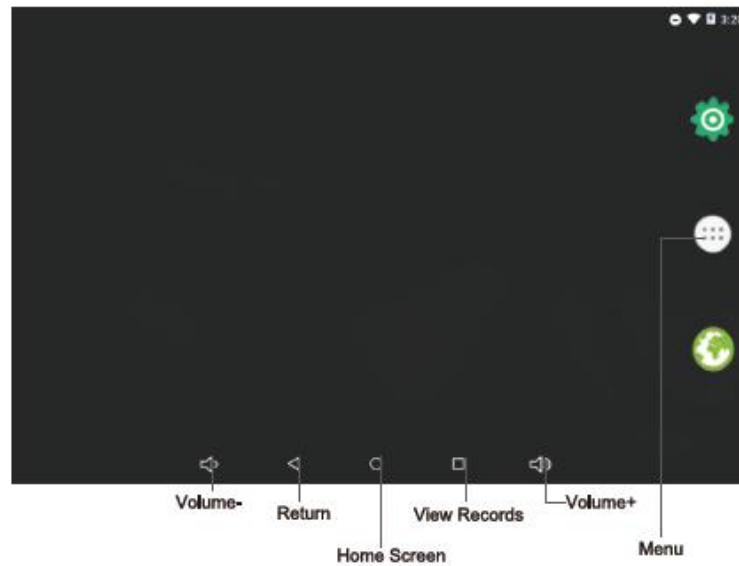

Package Contents:

- EVOO 7" Tablet
- Power Adapter - 5V 1.5A
- Micro-USB Cable
- User Manual

Table of Contents

Diagram	2
Interface & Buttons	3
Basic Operations.....	4
Wi-Fi Setup.....	5
Running Applications	6
Backup & Reset	6
Language & Input	7
Video Playback	7
Image Gallery	8

Diagram

- 1 Power Button
- 2 Volume Button
- 3 Touch Screen
- 4 Front Camera
- 5 Light Sensor
- 6 Rear Camera
- 7 Headphone Jack
- 8 Micro SD Card Slot
- 9 Micro USB

Interface & Buttons

Main Interface

Volume Up/Volume Down: