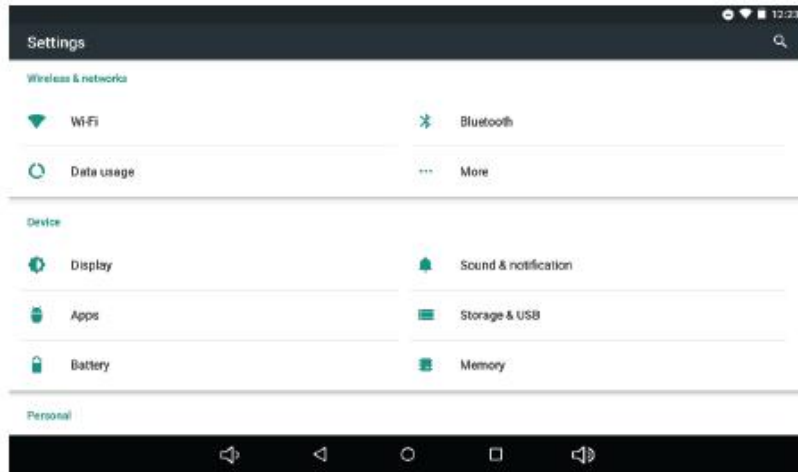

Press the corresponding button to increase or decrease the volume of the tablet's audio playback.

Home:

Press to select/return to the main home screen.

Return:

Press to return to the previous screen.

Menu:

Press to open the main menu screen of apps, tools, and programs.

Settings:

Press to open the system settings menu.

Basic Operations

Main Menu

Press Menu  to open the main menu and access key features. This includes system settings, apps, music, video, web browsing, and games.

System settings

On the main menu, press Settings  to open system settings menu and make changes to the tablet, networks, personal preferences, and more.

Wi-Fi Setup

Select Wi-Fi under Wireless & Networks settings. Choose from the list of wireless routers in range and follow the setup instructions to connect to the network of your choice.