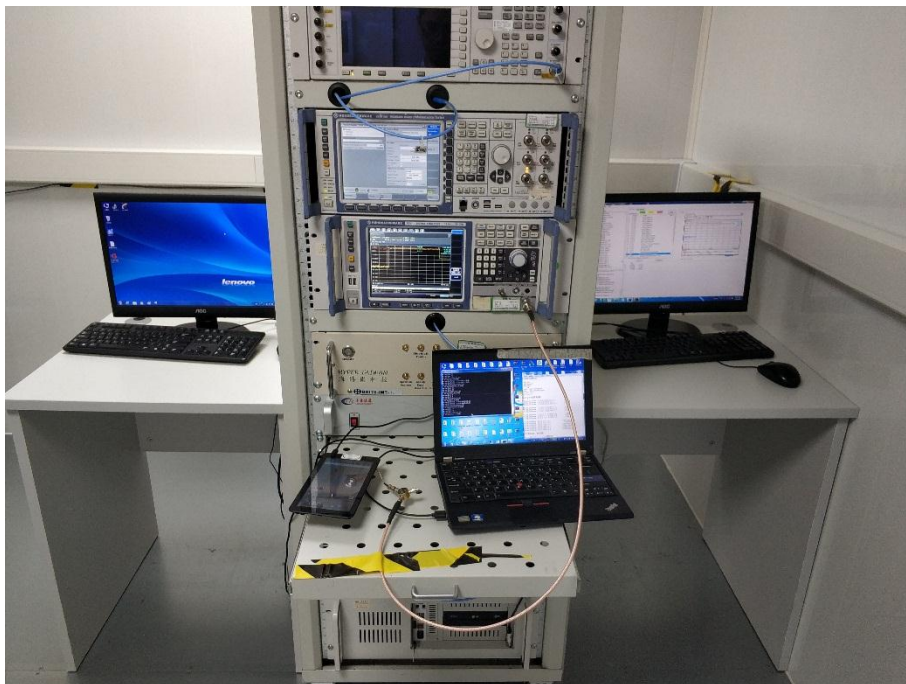

ANNEX B TEST SETUP PHOTOS

1 Radiated Test Photo

Below 30MHz

30 MHz-1 GHz

Close-Up

Above 1GHz

Close-Up

2 Conducted Test Photo

Conducted Test

3 Conducted Emission

Conducted Emission Test-1

Conducted Emission Test-2