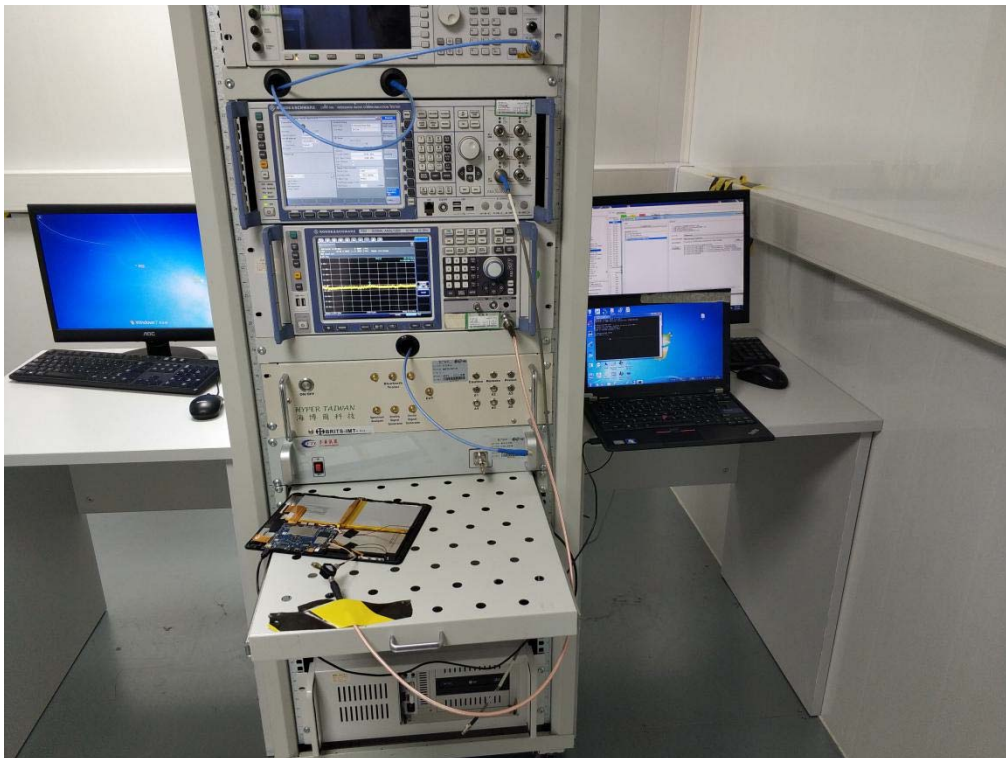

ANNEX B TEST SETUP PHOTOS

1 Radiated Test Photo

Below 30 MHz

30 MHz-1 GHz

Close-Up

Above 1GHz

Close-Up

2 Conducted Emissions

Test Photo 1

Test Photo 2

3 Conducted Test Photo

Conducted Test - BT/BLE

Conducted Test - WLAN