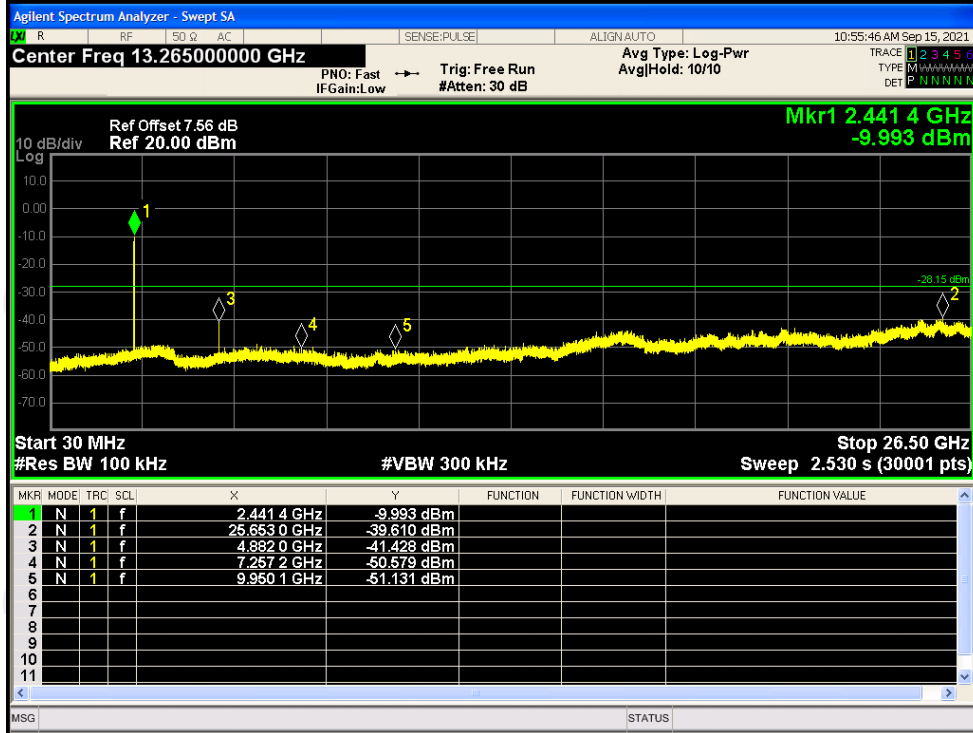

Tx. Spurious NVNT 3-DH1 2441MHz Emission

Tx. Spurious NVNT 3-DH1 2480MHz Ref

Tx. Spurious NVNT 3-DH1 2480MHz Emission

Appendix B: Photographs of Test Setup

Product: Bluetooth Speaker

Model: CQL1820-B

Radiated Emission

Conducted Emission

Appendix C: Photographs of EUT
Product: Bluetooth Speaker
Model: CQL1820-B
External Photos

Product: Bluetooth Speaker
Model: CQL1820-B
Internal Photos

*******END OF REPORT*******