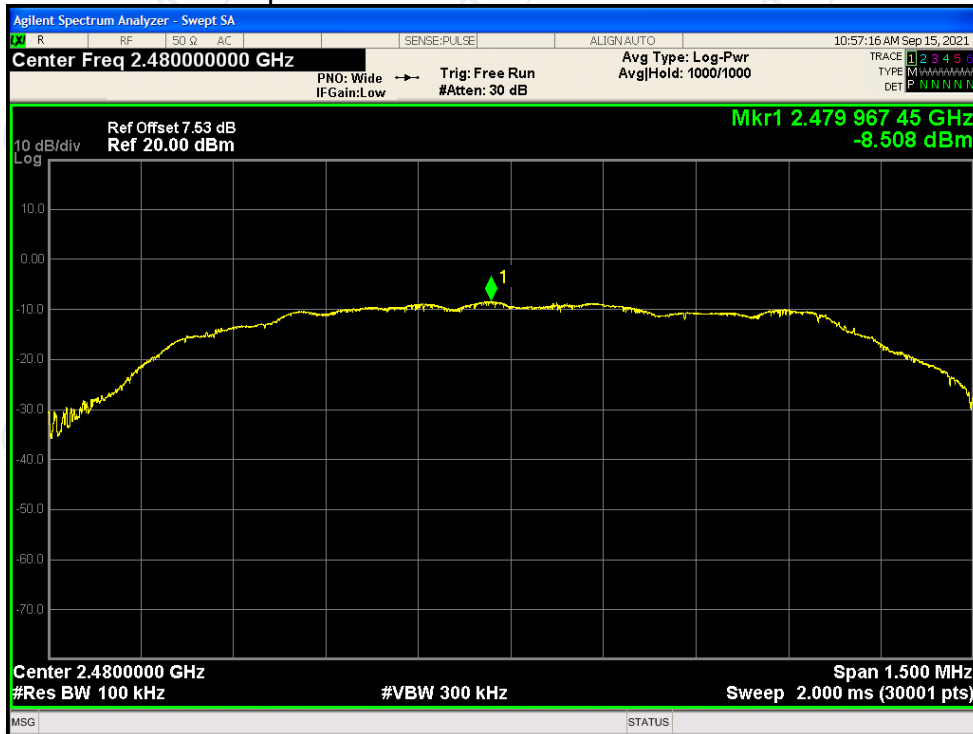

Tx. Spurious NVNT 3-DH1 2441MHz Emission

Tx. Spurious NVNT 3-DH1 2480MHz Ref

Tx. Spurious NVNT 3-DH1 2480MHz Emission

Appendix B: Photographs of Test Setup

Product: Bluetooth Speaker

Model: CQL1820-B

Radiated Emission

Conducted Emission

Appendix C: Photographs of EUT
Product: Bluetooth Speaker
Model: CQL1820-B
External Photos

Product: Bluetooth Speaker
Model: CQL1820-B
Internal Photos

*******END OF REPORT*******