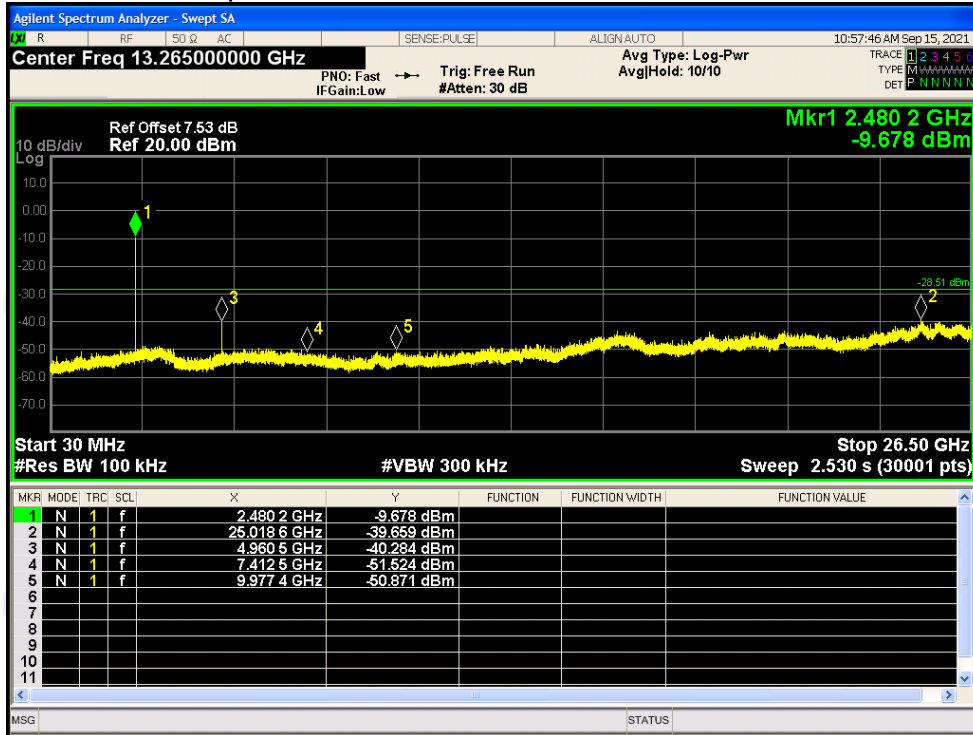

Tx. Spurious NVNT 3-DH1 2441MHz Emission

Tx. Spurious NVNT 3-DH1 2480MHz Ref

Tx. Spurious NVNT 3-DH1 2480MHz Emission

Appendix B: Photographs of Test Setup

Product: Bluetooth Speaker

Model: CQL1820-B

Radiated Emission

Conducted Emission

Appendix C: Photographs of EUT
Product: Bluetooth Speaker
Model: CQL1820-B
External Photos

Product: Bluetooth Speaker
Model: CQL1820-B
Internal Photos

*******END OF REPORT*******