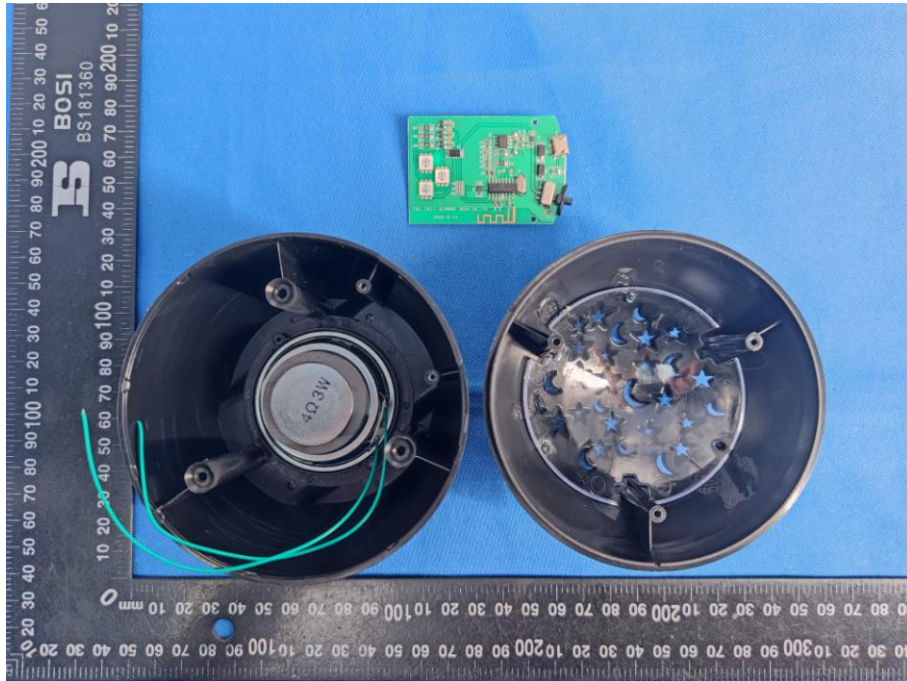

Appendix B: Photographs of EUT

Product: Bluetooth Speaker

Model: CQL1811-B

Internal Photos

ANT