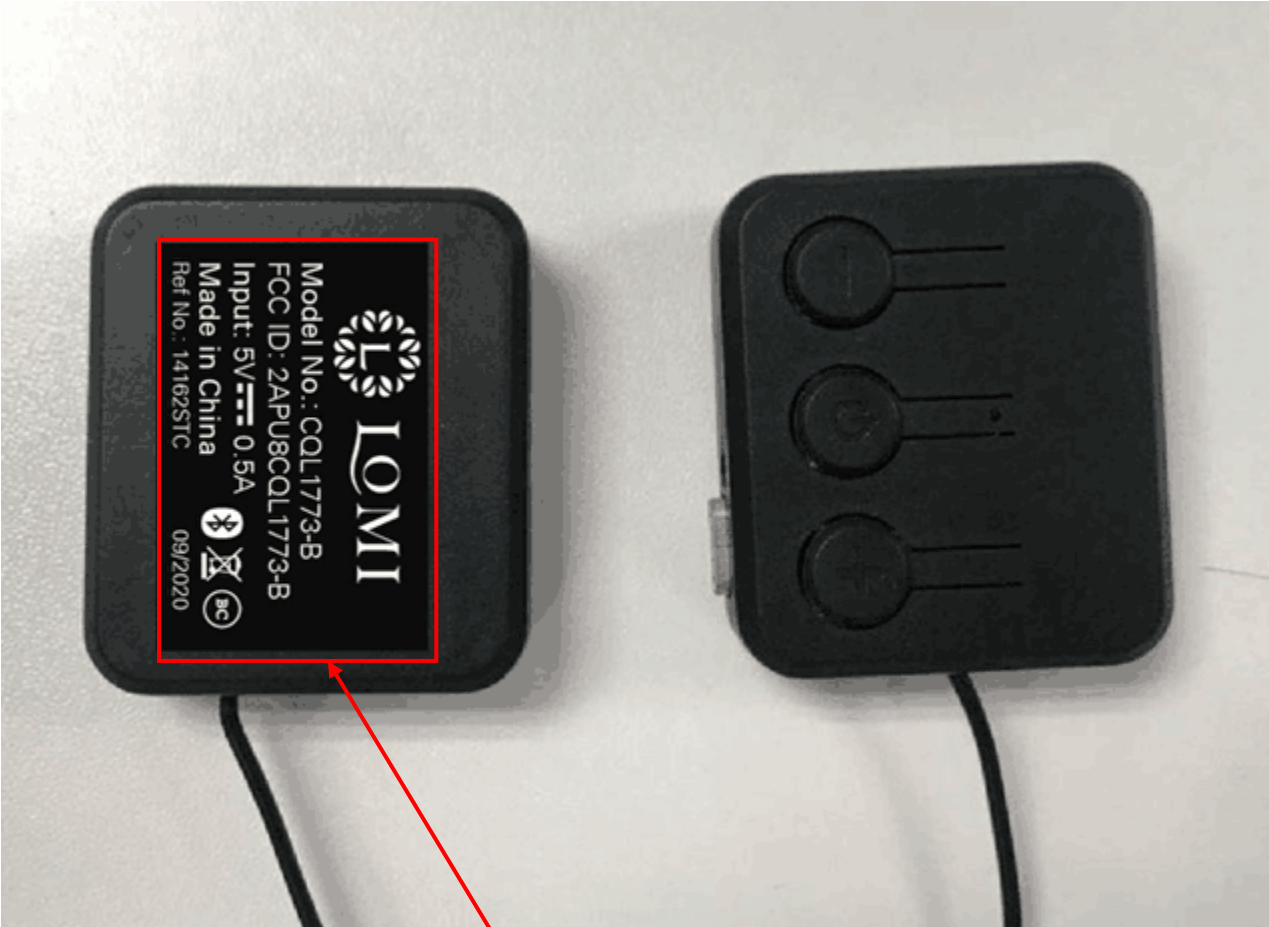

# Label Artwork and Location

Model: CQL1773-B

Label:

Size: L\*W=30\*20mm

Location