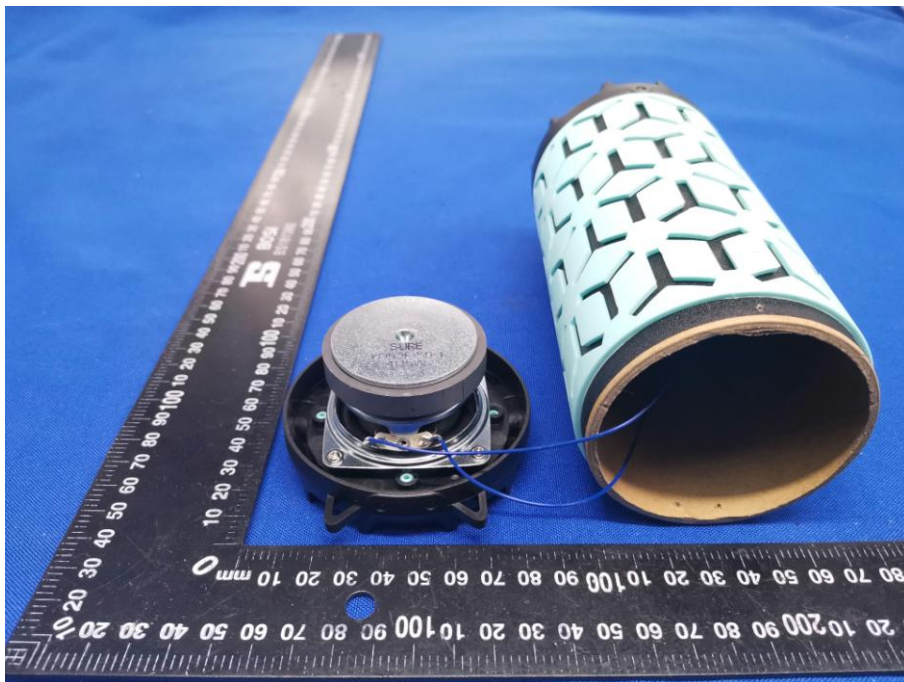

Appendix B: Photographs of EUT

Product: Bluetooth Speaker

Model: CQL1760-B

Internal Photos

Antenna