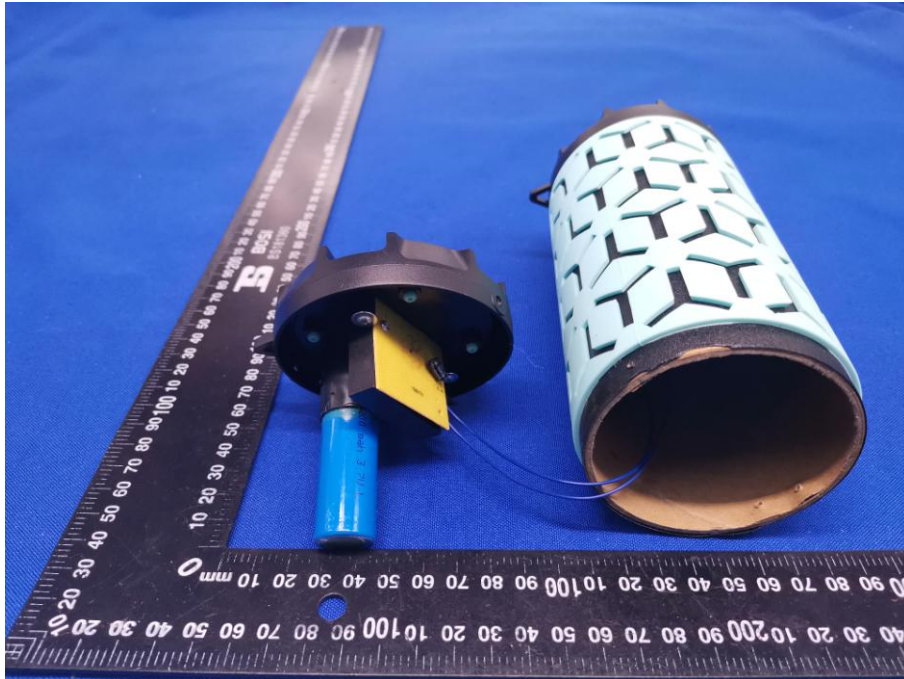

Appendix B: Photographs of EUT

Product: Bluetooth Speaker

Model: CQL1760-B

Internal Photos

Antenna