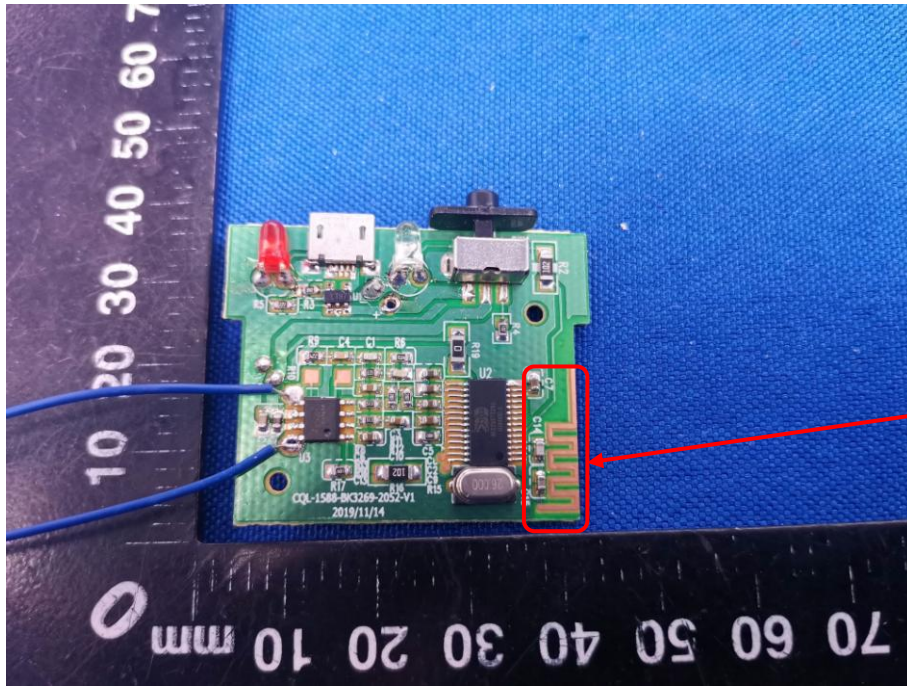

Appendix B: Photographs of EUT

Product: Bluetooth Speaker

Model: CQL1760-B

Internal Photos

Antenna