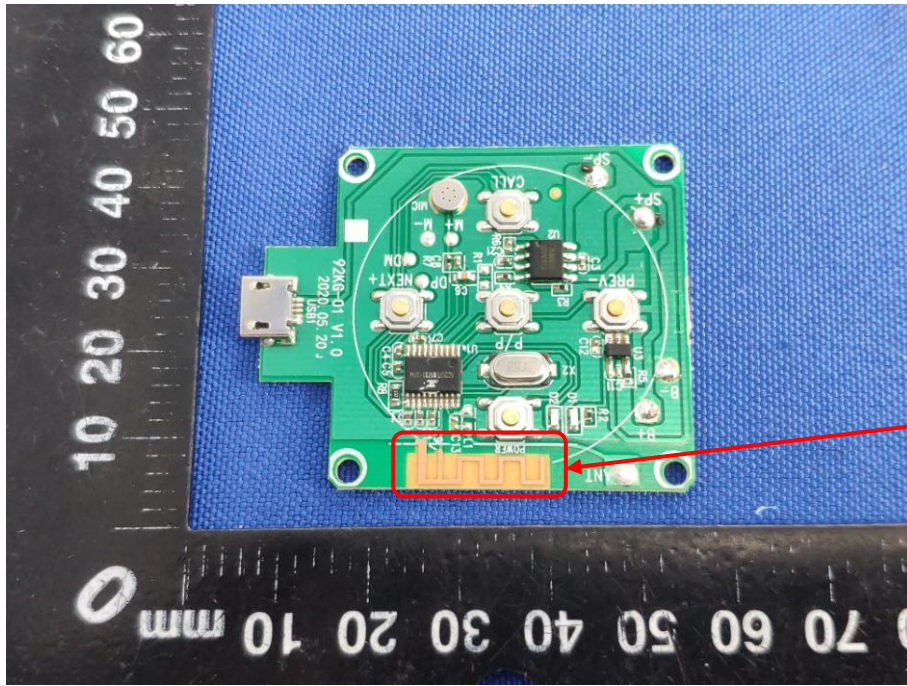

Appendix B: Photographs of EUT

Product: Bluetooth Speaker

Model: CQL1737-B

Internal Photos

Antenna