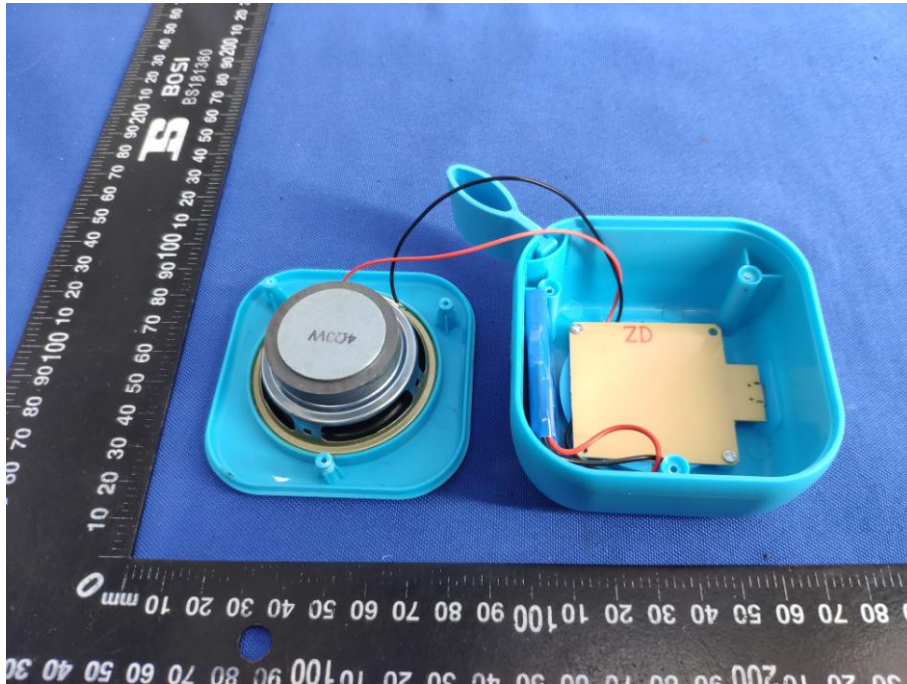

Appendix B: Photographs of EUT

Product: Bluetooth Speaker

Model: CQL1737-B

Internal Photos

Antenna