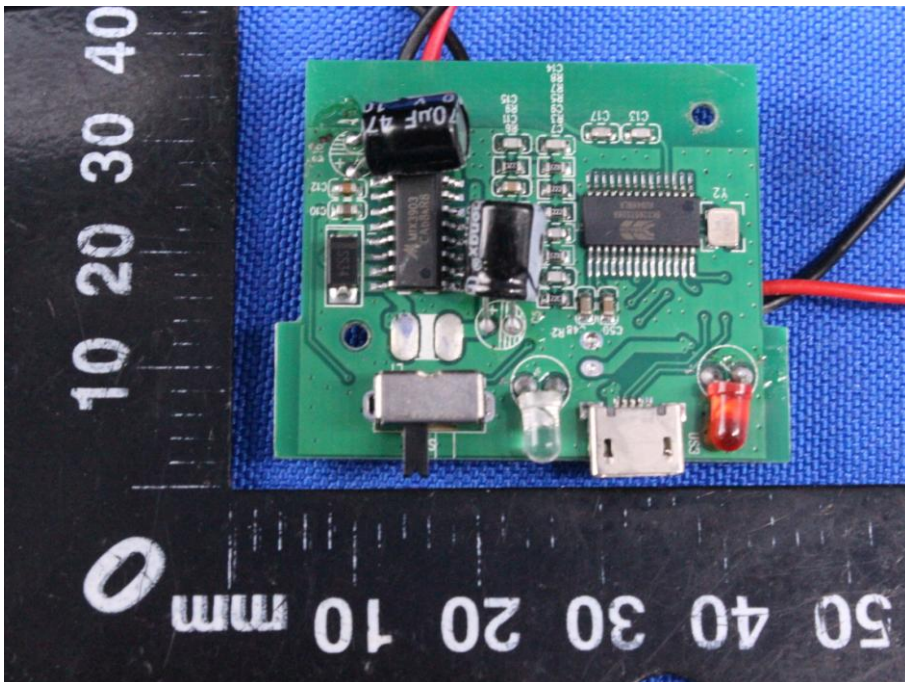

## Appendix B: Photographs of EUT

Product: Bluetooth Speaker

Model: CQL1732-B

Internal Photos

Antenna