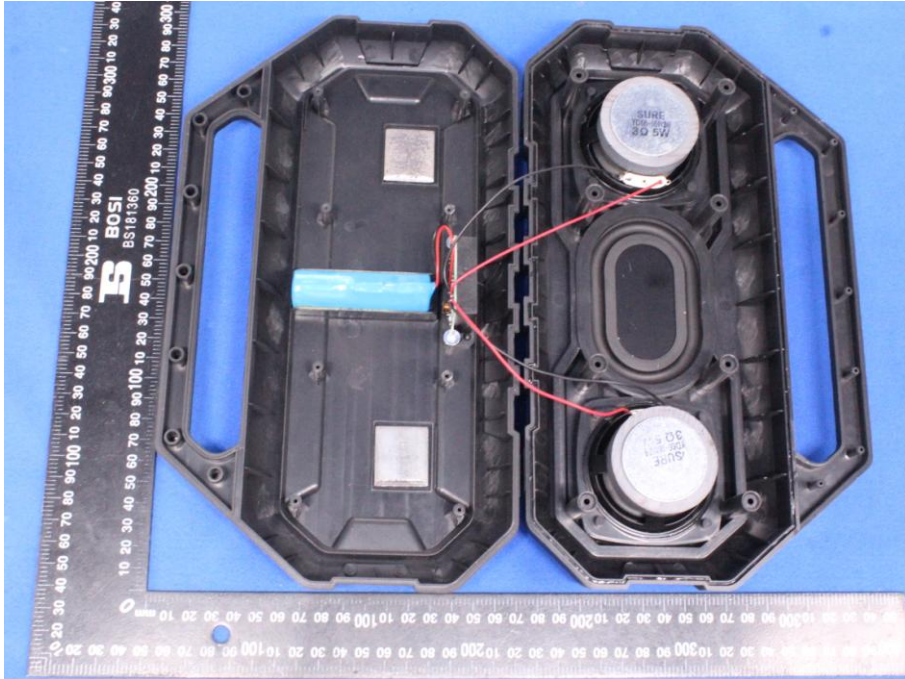

## Appendix B: Photographs of EUT

Product: Bluetooth Speaker

Model: CQL1732-B

Internal Photos

Antenna