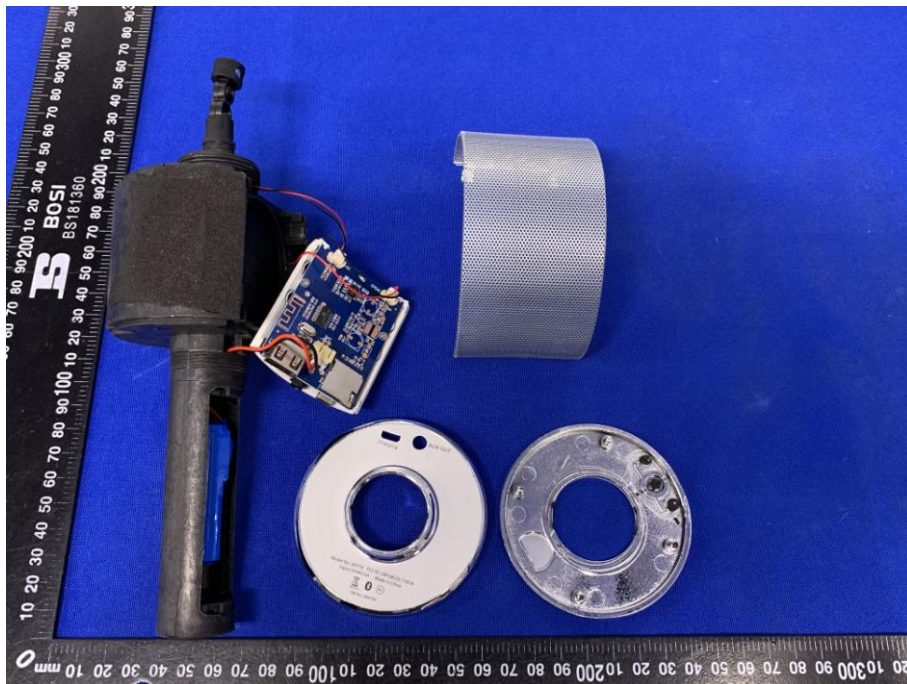

Appendix B: Photographs of EUT

Product: Bluetooth Speaker

Model: CQL1730-B

Internal Photos

Antenna